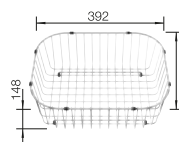

Solid beech chopping board
218313

Plastic chopping board in white
217611

Crockery basket Stainless Steel
220573

BLANCO UNIT WITH TIPO 5 S

BLANCOWEGA II
see page 399

FLEXON II 50/2
see page 431

AXIS III 45 S-IF STAINLESS STEEL