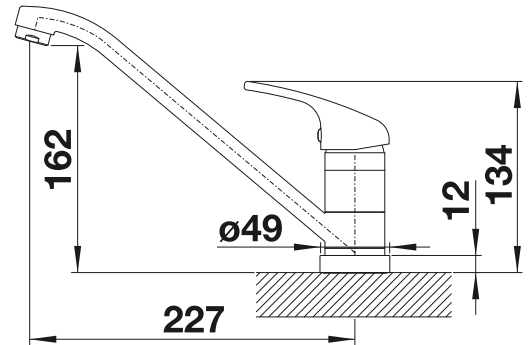

TECHNICAL DRAWING

Flowrate 13.7 l/min at 3 bar pressure

SCOPE OF SUPPLY

- 360° swivel spout for greater reach
- Ø 35 mm tap hole required
- With ceramic disk cartridge
- Patented jet regulator for markedly reduced scaling
- Flexible connector pipes, 950 mm long and 3/8" nut
- Stabilisation plate to increase the stability of the tap when fitted in stainless steel sinks

SUGGESTED OPTIONAL ACCESSORIES

Dirt filter for corner valve
128434

Jet regulator set for high-
pressure mixer taps
521 746

RECOMMENDATION SOAP DISPENSER

LATO Soap dispenser

see page 415