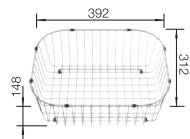

SUGGESTED OPTIONAL ACCESSORIES

Crockery basket Stainless Steel
220573