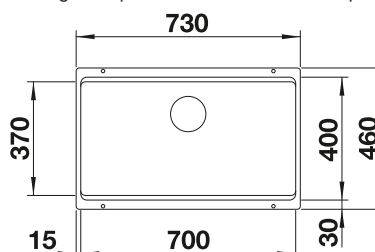

TECHNICAL DRAWING

Bowl depth 200 mm
Cut-out radius: 20 mm
Drainage components must be ordered separately.

SUGGESTED OPTIONAL ACCESSORIES

Ash compound chopping board
230 700

Silver-coloured safety glass cutting board
227 697

Multifunctional colander
227 689

BLANCO UNIT WITH ETAGON 700-U FOR COLOURED COMPONENTS

FONTAS-S II Filter

see page 341

FLEXON II Low 80/3

see page 433