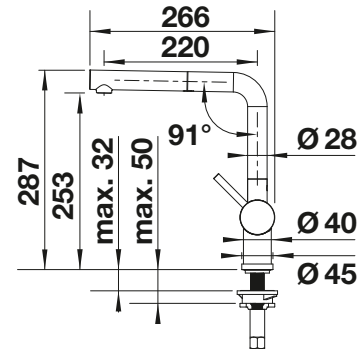

SPECIAL COLOURS

	black matt	525 807
--	------------	---------

*Low pressure taps not available for APAC.

TECHNICAL DRAWING

Flowrate 9.56 / 10.5 (HP) / 3.88 (LP) l/min at 3 bar pressure

SCOPE OF SUPPLY

- 140° swivel spout for greater reach
- Ø 35 mm tap hole required
- With ceramic disk cartridge
- Patented jet regulator for markedly reduced scaling
- Spray made of metal
- Metal-sheathed spray hose
- BLANCO hose weight for extended reach
- Flexible connector pipes, 700 mm long and 3/8" nut
- Stabilisation plate to increase the stability of the tap when fitted in stainless steel sinks
- With non-return valve and thus guaranteed against reflux in accordance with EN 1717