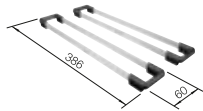

SCOPE OF SUPPLY

2 x ETAGON rails in stainless steel, waste kit with space-saving pipe,
3 ½" InFino basket strainer with drain remote control (pop-up, chrome-plated)
or
2 x ETAGON rails in stainless steel, waste kit with space-saving pipe,
3 ½" InFino basket strainer

2 x ETAGON rails