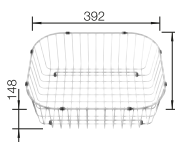

600 mm

Stainless steel sinks

6

SUGGESTED OPTIONAL ACCESSORIES

Solid beech chopping board
218313

Plastic chopping board in white
217611

Crockery basket Stainless Steel
220573

BLANCO UNIT WITH LIVIT XL 6 S