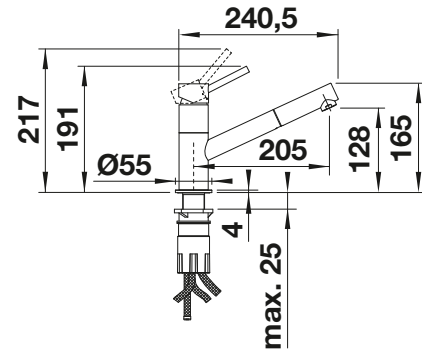

TECHNICAL DRAWING

Flowrate 9.3 l/min at 3 bar pressure

SCOPE OF SUPPLY

- 120° swivel spout for greater reach
- Ø 35 mm tap hole required
- With ceramic disk cartridge
- Patented jet regulator for markedly reduced scaling
- Spray made of plastic
- Nylon-sheathed spray hose
- Hose weight for reliable retraction
- Flexible connector pipes, 500 mm long and 3/8" nut
- Stabilisation plate to increase the stability of the tap when fitted in stainless steel sinks
- With non-return valve and thus guaranteed against reflux in accordance with EN 1717

SUGGESTED OPTIONAL ACCESSORIES

Dirt filter for corner valve
128 434

Jet regulator set for high-pressure mixer taps
521 746

Spray hose guide for kitchen mixer taps
511 920

RECOMMENDATION SOAP DISPENSER

LATO Soap dispenser

see page 415