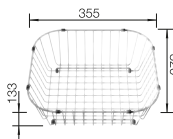

Crockery basket

514238