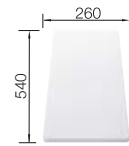

UNIVERSAL CUTTING BOARDS FOR INSET INSTALLATION

- Plastic chopping board in white
- for sinks and bowls with a width of 510 mm
- plastic
- 23 x 540 x 260 mm

210521

- Plastic chopping board in white
- for sinks and bowls with a width of 500 mm
- plastic
- 23 x 260 x 530 mm