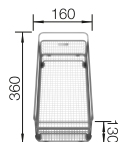

Plastic chopping board in white
217611

Multifunctional wire basket
223297

BLANCO UNIT WITH SONA XL 6 S

KANO-S

see page 387

BOTTON Pro 60/3 Automatic

see page 436

ZIA 6 S SILGRANIT