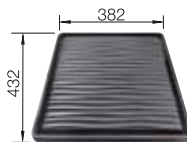

You will find detailed dimensions and drawings with cut-out details on the Internet at www.blanco.com. Information on Regulation (EG) 1907/2006 (REACH) can be found in the service chapter.

BLANCO

135