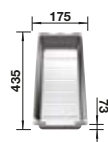

Multifunctional colander
227 689