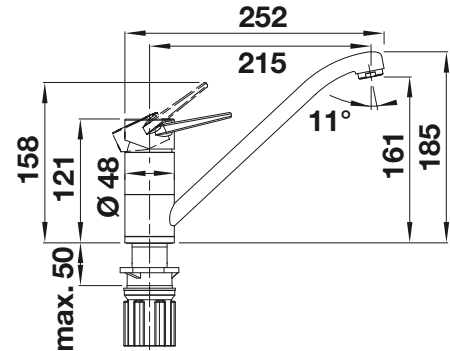

Solid spout

METALLIC SURFACE

chrome

526 402

TECHNICAL DRAWING

Flowrate 14.98 l/min at 3 bar pressure

SCOPE OF SUPPLY

- 180° swivel spout for greater reach
- Ø 35 mm tap hole required
- With ceramic disk cartridge
- Patented jet regulator for markedly reduced scaling
- Flexible connector pipes, 500 mm long and 3/8" nut
- Stabilisation plate to increase the stability of the tap when fitted in stainless steel sinks