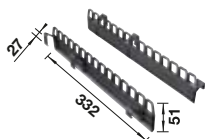

SUGGESTED OPTIONAL ACCESSORIES

SELECT Clip	MOVEX	SELECT AutoMove	AktivBio-Cover for 6l-Bin	bin lid 15 liter
521 300	519 357	521 301*	524 219	229 338