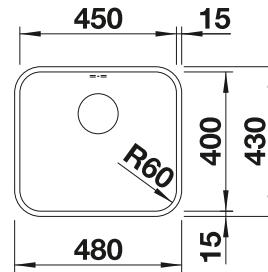

TECHNICAL DRAWING

Bowl depth 175 mm
Note: Please order drain connections for combinations of two individual bowls separately.