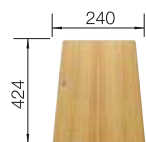

2 x ETAGON rails

TECHNICAL DRAWING

Bowl depth 200 mm
Cut-out radius: 20 mm

SUGGESTED OPTIONAL ACCESSORIES

Ash compound chopping
board
230 700

Silver-coloured safety glass
cutting board
227 697

Multifunctional colander
227 689