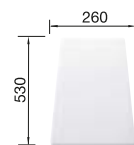

Solid beech chopping board
218313

Plastic chopping board in white
217611

Multifunctional colander
227689

BLANCO UNIT WITH ELON XL 8 S

CARENA-S Vario
see page 369

SOLON-IF
see page 439

METRA 8 S SILGRANIT

- Young, straight-lined design
- The large capacity of the bowl provides generous room to do the washing up
- The additional bowl provides a high degree of comfort
- Can be installed reversibly