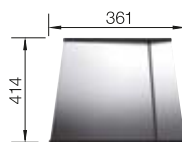

Lay-on drainer

223 067