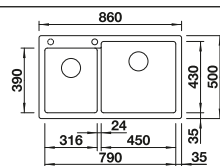

PLEON 9 SILGRANIT

- Timelessly elegant, straight-lined design
- Spacious tap ledge and low-profile rim
- Easy to clean, flowing transition from the sink's rim to the tap ledge
- High-quality features with the covered C-overflow and InFino drain system – elegantly integrated and easy-care

Installation
from above

CABINET SIZE MM

900

900

PLEON 9

Bowl right

Bowl left

● black

525 958

527 636

● anthracite

523 057

527 637

● rock grey

523 058

527 638

● volcano grey

527 325

527 639

● white

523 061

527 640

● soft white

527 142

527 641

● tartufo

523 064

527 642

● coffee

523 066

527 643

Bowl depth

220/220 mm

220/220 mm

○
Pre-drilled holes for tapping
or drilling

BOWL RADIUS

R15

SCOPE OF SUPPLY
InFino drain system without
remote control

waste kit with space-saving pipe, 2 x 3 1/2" InFino basket strainer

SUGGESTED OPTIONAL ACCESSORIES

Solid beech chopping board

218313

Plastic chopping board in
white

217611

Corner caddy

235866

BLANCO UNIT WITH PLEON 9

LINUS-S

see page 375

BOTTON II 30/2

see page 438