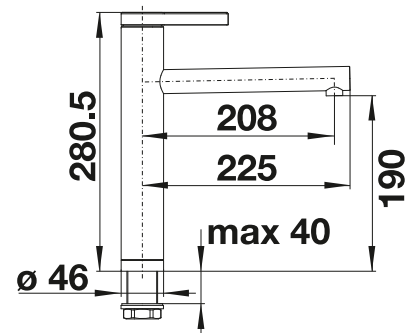

F Solid spout

METALLIC SURFACE

	chrome	517 594
	stainless steel satin matt	517 596

TECHNICAL DRAWING

Flowrate 11.5 l/min at 3 bar pressure

SCOPE OF SUPPLY

- 360° swivel spout for greater reach
- Ø 35 mm tap hole required
- With ceramic disk cartridge
- Patented jet regulator for markedly reduced scaling
- Flexible connector pipes, 500 mm long and 3/8" nut
- Stabilisation plate to increase the stability of the tap when fitted in stainless steel sinks