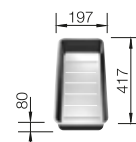

Multifunctional stainless steel colander
227692