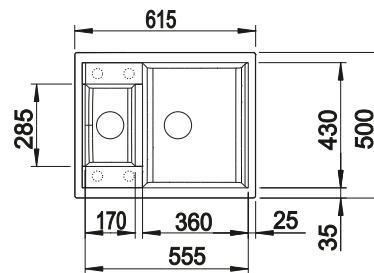

TECHNICAL DRAWING

○ Pre-drilled holes for tapping or drilling
Bowl depth 190/130 mm

SUGGESTED OPTIONAL ACCESSORIES

Solid beech chopping board
218313

Plastic chopping board in white
217611

Multifunctional colander
217796

BLANCO UNIT WITH METRA 6

LINUS-S

see page 375

SELECT II 60/2

see page 426