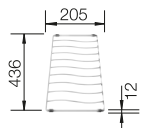

SCOPE OF SUPPLY

stainless steel drainer grid, waste kit with space-saving pipe, 3 1/2" InFino basket strainer

Drainer grid