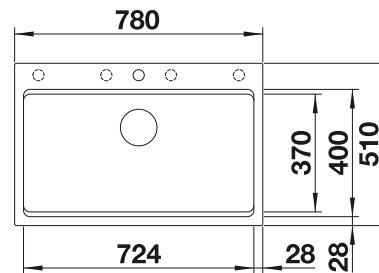

TECHNICAL DRAWING

○ Pre-drilled holes for tapping or drilling
Bowl depth 220 mm

SUGGESTED OPTIONAL ACCESSORIES

Ash compound chopping board
230 700

Drainer
230 734

BLANCO UNIT WITH ETAGON 8

drink.filter EVOL-S Pro

FLEXON II Low 80/3

see page 334

see page 433