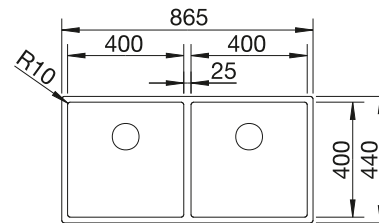

TECHNICAL DRAWING

Bowl depth 190/190 mm

SUGGESTED OPTIONAL ACCESSORIES

Colander stainless steel

219649

Foldable Grid

238482

Multifunctional wire basket

223297

BLANCO UNIT WITH CLARON 400/400-U

drink.filter EVOL-S Pro

see page 334

SOLON-IF

see page 439