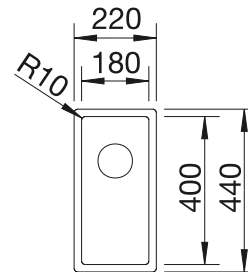

TECHNICAL DRAWING

Bowl depth 130 mm
Please order drain connections for combinations of two individual bowls separately