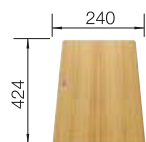

SUGGESTED OPTIONAL ACCESSORIES

Ash compound chopping board
230 700

Multifunctional stainless steel colander
227 692

Foldable Grid
238 482

BLANCO UNIT WITH ANDANO 400-U

SONEA-S Flexo
see page 358

FLEXON II 45/2
see page 431