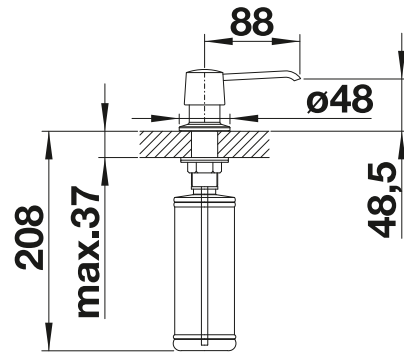

TECHNICAL DRAWING

- Ø 35 mm tap hole required
- bottle content: 300 ml