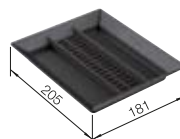

You will find detailed dimensions and drawings with cut-out details on the Internet at www.blanco.com.