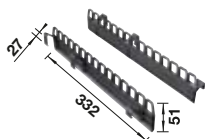

SUGGESTED OPTIONAL ACCESSORIES

SELECT Clip	Universal box - to hang in the 8-l, 15-l or 19-l bin	AktivBio-Cover for 6l-Bin	bin lid 15 liter	MOVEX
521300	229342	524219	229338	519357