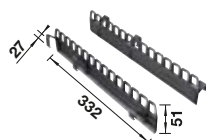

BLANCO SELECT CLIP

- BLANCO SELECT Clip
- 51 x 332 x 26 mm

521300