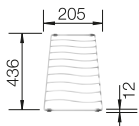

SCOPE OF SUPPLY

stainless steel drainer grid, waste kit with space-saving pipe, 3 1/2" InFino basket strainer with drain remote control (rotary switch)
or
stainless steel drainer grid, waste kit with space-saving pipe, 3 1/2" InFino basket strainer

Drainer grid