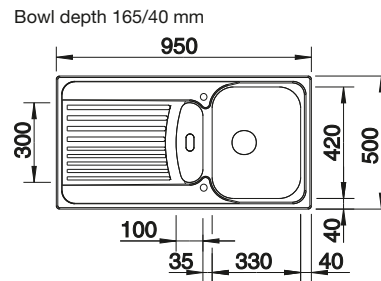

500 mm

Stainless steel sinks

6

SUGGESTED OPTIONAL ACCESSORIES

Solid beech chopping board
218313

Plastic chopping board in white
217611

Crockery basket Stainless Steel
220573

BLANCO UNIT WITH TIPO 5 S

BLANCOWEGA II
see page 399

FLEXON II 50/2
see page 431