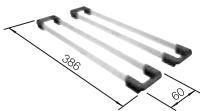

SCOPE OF SUPPLY

2 x ETAGON rails in stainless steel, waste kit with space-saving pipe, 3 ½" InFino basket strainer, fixing kit

2 x ETAGON rails