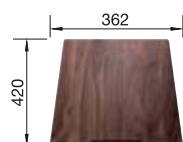

SUGGESTED OPTIONAL ACCESSORIES

Wooden chopping board

223 074