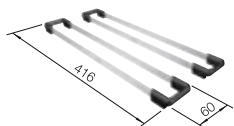

SUGGESTED OPTIONAL ACCESSORIES

Top rails

235906