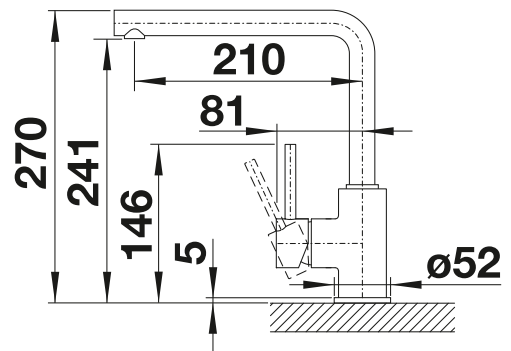

TECHNICAL DRAWING

Flowrate 14.4 l/min at 3 bar pressure

SCOPE OF SUPPLY

- 360° swivel spout for greater reach
- Ø 35 mm tap hole required
- With ceramic disk cartridge
- Patented jet regulator for markedly reduced scaling
- Flexible connector pipes, 500 mm long and 3/8" nut
- Stabilisation plate to increase the stability of the tap when fitted in stainless steel sinks

SUGGESTED OPTIONAL ACCESSORIES

Dirt filter for corner valve

128434

RECOMMENDATION SOAP DISPENSER

LATO Soap dispenser

see page 415