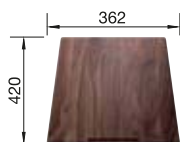

SUGGESTED OPTIONAL ACCESSORIES

Wooden chopping board

223 074