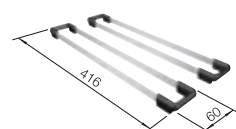

Top rails

235 906