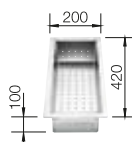

Colander stainless steel

219 649