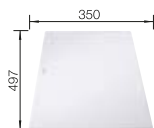

Glass cutting board white