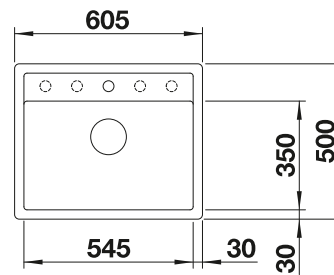

TECHNICAL DRAWING

○ Pre-drilled holes for tapping or drilling
Bowl depth 190 mm

SUGGESTED OPTIONAL ACCESSORIES

Corner caddy

235 866

Crockery basket with plate stack

507 829

Drainer

230 734

BLANCO UNIT WITH DALAGO 6-F

KANO-S

see page 387

SELECT II 60/2

see page 426