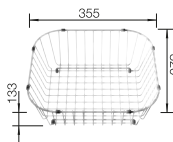

Crockery basket

514 238