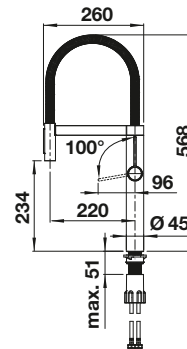

TECHNICAL DRAWING

Flowrate 5 l/min at 3 bar pressure

SCOPE OF SUPPLY

- 180° swivel spout for greater reach
- Ø 35 mm tap hole required
- Easy and fast professional installation with BLANCOLock
- With ceramic disk cartridge
- Clear stream aerator
- Spray made of metal
- Magnetized handspray holder for ease of use
- Metal-sheathed spray hose
- Flexible connector pipes, 950 mm long and ½" nut
- Stabilisation plate to increase the stability of the tap when fitted in stainless steel sinks
- With non-return valve and thus guaranteed against reflux in accordance with EN 1717

RECOMMENDATION SOAP DISPENSER

LATO Soap dispenser

see page 415