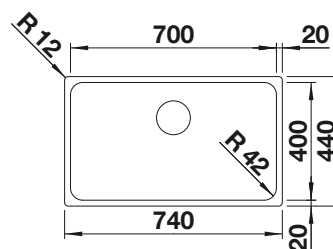

SUGGESTED OPTIONAL ACCESSORIES

Bamboo chopping board

239 449

Crockery basket

514 238

Drainer

230 734

BLANCO UNIT WITH SOLIS 700-IF

CANDOR-S

see page 381

FLEXON II Low 80/3

see page 433