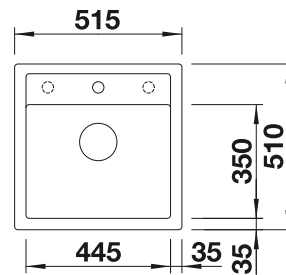

TECHNICAL DRAWING

Pre-drilled holes for tapping or drilling
Bowl depth 190 mm

SUGGESTED OPTIONAL ACCESSORIES

Beech wood chopping board
232817

Corner caddy
235866

Crockery basket with plate stack
507829

BLANCO UNIT WITH DALAGO 5

KANO

see page 388

SELECT II 50/3

see page 429