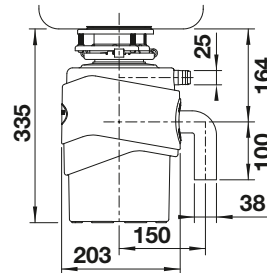

SCOPE OF SUPPLY

- Removable baffle
- Plug and strainer to close drain
- Air switch with cover in chrome and PVD steel
- L-pipe with dishwasher or overflow connection
- Overflow connection for BLANCO sinks
- Wrench for mounting and free blockage

SUGGESTED OPTIONAL ACCESSORIES

Air switch cap
satin gold
526769

Air switch cap
black matt
526770

Air switch cap
PVD steel
526768

Air switch cap
satin dark steel
527921

Air switch cap
satin platinum
527922

NEW

NEW