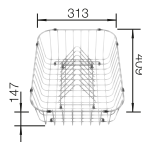

SUGGESTED OPTIONAL ACCESSORIES

Crockery basket with plate stack 507 829	Drainer 230 734