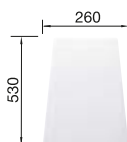

Plastic chopping board in white

217611

BLANCO UNIT WITH NAYA 8 S

KANO-S

see page 387

BOTTON II 30/2

see page 438

ZIA 8 S SILGRANIT