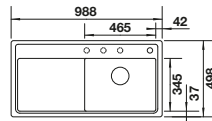

Bowl right

Bowl left

● black

526 068

526 065

● anthracite

523 902

523 924

● rock grey

523 903

523 926

● volcano grey

527 375

527 374

● white

523 905

523 929

● soft white

527 192

527 191

● coffee

523 908

523 933

Bowl depth

190 mm

190 mm

○
Pre-drilled holes for tapping or drilling

SCOPE OF SUPPLY
InFino drain system with remote control

waste kit with space-saving pipe, 3 1/2" InFino basket strainer with drain remote control (rotary switch)