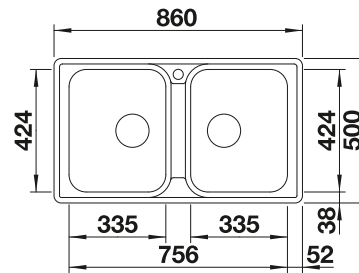

TECHNICAL DRAWING

Bowl depth 206/206 mm

SUGGESTED OPTIONAL ACCESSORIES

Crockery basket with plate stack
507829

Drainer
230734

BLANCO UNIT WITH LEMIS 8-IF

KANO-S

FLEXON II Low 80/3

see page 386

see page 433