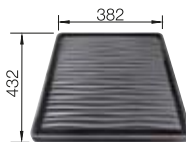

ETAGON 700-IF STAINLESS STEEL

800 mm

- Generous staggered bowl with added functionality
- Integrated step creates an additional functional level
- Clever system concept with versatile ETAGON rails
- High-quality features with the covered C-overflow and InFino drain system – elegantly integrated and easy-care

Flat rim IF

reddot award 2017 winner

DESIGN AWARD 2016

Stainless steel bowls

3

CABINET SIZE MM

800

ETAGON 700-IF

● satin polish

524 272

Bowl depth

190 mm

BOWL RADIUS

SCOPE OF SUPPLY

InFino drain system without remote control

2 x ETAGON rails in stainless steel, waste kit with space-saving pipe, 3 1/2" InFino basket strainer, fixing kit

Note: Installing a kitchen mixer tap, drain remote control or soap dispenser in laminate worktops requires a flexible sealing tape.

SUGGESTED OPTIONAL ACCESSORIES

BLANCO UNIT WITH ETAGON 700-IF

Ash compound chopping board
230 700

Multifunctional colander
231 396

Drainer
230 734

drink.filter EVOL-S Pro
see page 334

FLEXON II Low 80/3
see page 433