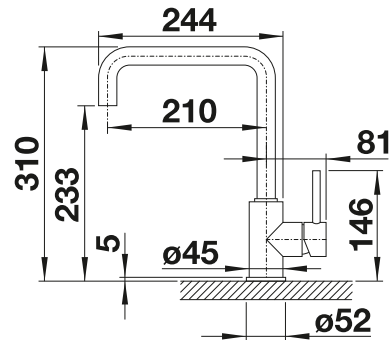

TECHNICAL DRAWING

Flowrate 15 l/min at 3 bar pressure

SCOPE OF SUPPLY

- 360° swivel spout for greater reach
- Ø 35 mm tap hole required
- With ceramic disk cartridge
- Patented jet regulator for markedly reduced scaling
- Flexible connector pipes, 500 mm long and 3/8" nut
- Stabilisation plate to increase the stability of the tap when fitted in stainless steel sinks

SUGGESTED OPTIONAL ACCESSORIES

Dirt filter for corner valve 128 434	Jet regulator set for high-pressure mixer taps 521 746

RECOMMENDATION SOAP DISPENSER

LATO Soap dispenser

see page 415