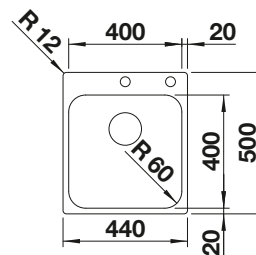

TECHNICAL DRAWING

Bowl depth 175 mm
Note: Additional drill hole possible. The subsequent drill hole should be carried out by a specialist company.