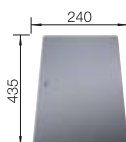

Silver-coloured safety glass cutting board
227697