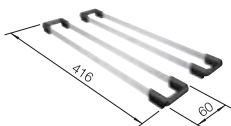

SUGGESTED OPTIONAL ACCESSORIES

Top rails

235906