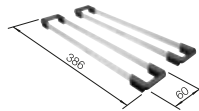

SCOPE OF SUPPLY

InFino drain system with remote control

2 x ETAGON rails in stainless steel, waste kit with space-saving pipe, 3 1/2" InFino basket strainer with drain remote control (pop-up, chrome-plated), fixing kit
Additional drill hole possible. The subsequent drill hole should be carried out by a specialist company.

2 x ETAGON rails

SUGGESTED OPTIONAL ACCESSORIES

BLANCO UNIT WITH ETAGON 700-IF/A

Bamboo chopping board

Multifunctional colander

Drainer

drink.filter EVOL-S Pro

FLEXON II Low 80/3

239 449

231 396

230 734

see page 334

see page 433