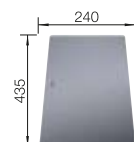

Silver-coloured safety glass
cutting board
227 697