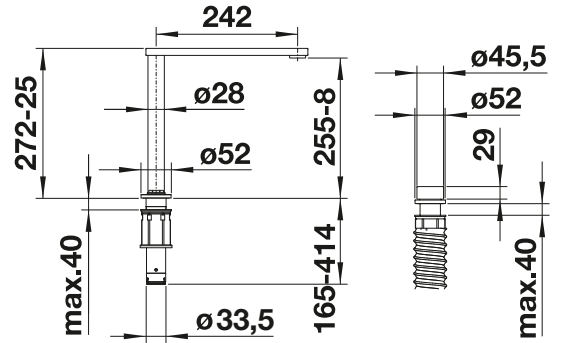

TECHNICAL DRAWING

Flowrate 11.5 l/min at 3 bar pressure

SCOPE OF SUPPLY

- 360° swivel spout for greater reach
- 2 x 35 mm $\varnothing$ tap holes required for tap and operating lever
- With ceramic disk cartridge
- Patented jet regulator for markedly reduced scaling
- Flexible connector pipes, 700 mm long and $\frac{3}{8}$ " nut
- Stabilisation plate to increase the stability of the tap when fitted in stainless steel sinks
- Not compatible with IF/A models

SUGGESTED OPTIONAL ACCESSORIES

Dirt filter for corner valve

128434

RECOMMENDATION SOAP DISPENSER

PIONA Soap dispenser

see page 414