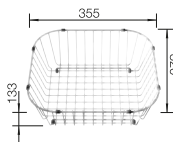

SUGGESTED OPTIONAL ACCESSORIES

Bamboo chopping board

239 449

Crockery basket

514 238

Drainer

230 734

BLANCO UNIT WITH SOLIS 340-U