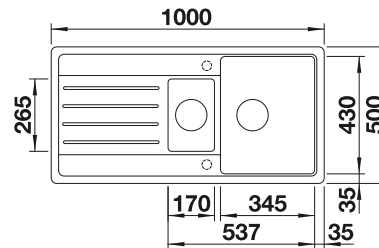

TECHNICAL DRAWING

○ Pre-drilled holes for tapping or drilling
Bowl depth 190/135 mm

SUGGESTED OPTIONAL ACCESSORIES

Solid beech chopping board
218313

Plastic chopping board in white
217611

BLANCO UNIT WITH LEGRA 6 S

MIDA-S

see page 391

BOTTON Pro 60/3 Manual

see page 437