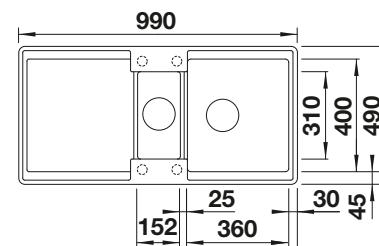

TECHNICAL DRAWING

○ Pre-drilled holes for tapping or drilling
Bowl depth 200/135 mm

SUGGESTED OPTIONAL ACCESSORIES

Floating grid

234 795

Crockery basket

231 693

Sink Drainer 2-in-1

527 644

BLANCO UNIT WITH ADIRA 6 S-F

ALTA-S II

see page 362

SELECT II 60/2 Orga

see page 425