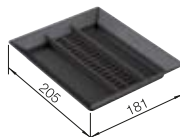

SUGGESTED OPTIONAL ACCESSORIES

SELECT Clip	Universal box - to hang in the 8-l, 15-l or 19-l bin	AktivBio-Cover for 8l-Bin	MOVEX
521300	229342	524220	519357