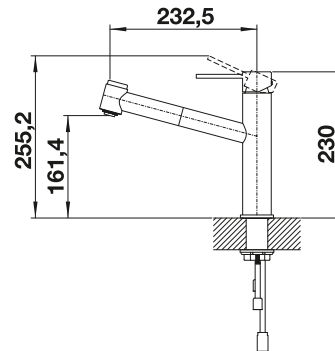

TECHNICAL DRAWING

Flowrate 7.8 (HP) / 5 (LP) l/min at 3 bar pressure

SCOPE OF SUPPLY

- 130° swivel spout for greater reach
- Ø 35 mm tap hole required
- With ceramic disk cartridge
- Patented jet regulator for markedly reduced scaling
- Spray made of metal
- Nylon-sheathed spray hose
- Hose weight for reliable retraction
- Flexible connector pipes, 700 mm long and 3/8" nut
- Stabilisation plate to increase the stability of the tap when fitted in stainless steel sinks
- With non-return valve and thus guaranteed against reflux in accordance with EN 1717

SUGGESTED OPTIONAL ACCESSORIES

Dirt filter for corner valve 128 434	Spray hose guide for kitchen mixer taps 511 920

RECOMMENDATION SOAP DISPENSER

PIONA Soap dispenser

see page 414