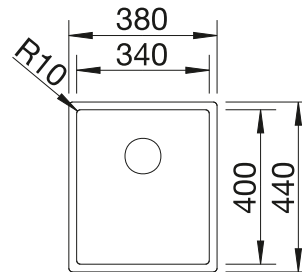

- Pure, elegant design with concise corner radii of 10 mm
- Matt velvet look with a homogeneous surface structure, and pleasantly warm to the touch
- Sophisticated surface: highly resistant to scratches
- High-quality features with the covered C-overflow and InFino drain system - elegantly integrated and easy-care
- Optimum utilisation of the bowl capacity thanks to extra-deep bowls and distinctively small radii

400 cabinet size mm | Undermount

400 mm

Stainless steel bowls

3

SURFACE	SCOPE OF SUPPLY	
Durinox	w/o drain remote control	523384
SCOPE OF SUPPLY		TECHNICAL DRAWING

waste kit with space saving pipe, 3 1/2" InFino basket strainer, fixing kit

Bowl depth 190 mm
Please order drain connections for combinations of two individual bowls separately