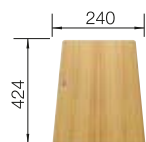

SUGGESTED OPTIONAL ACCESSORIES

Ash compound chopping board
230700