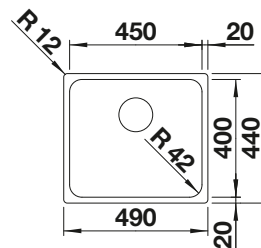

TECHNICAL DRAWING

Bowl depth 185 mm

Note: Installing a kitchen mixer tap, drain remote control or soap dispenser in laminate worktops requires a flexible sealing tape.

Please order drain connections for combinations of two individual bowls separately.