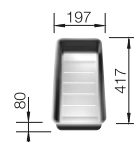

Multifunctional stainless steel colander
227 692