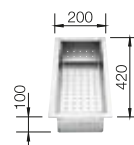

Colander stainless steel

219649