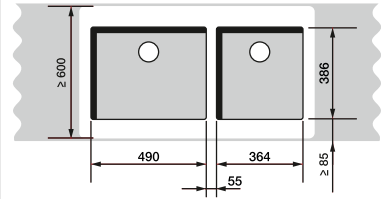

120 cm cabinet