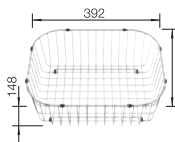

Crockery basket Stainless Steel
220573