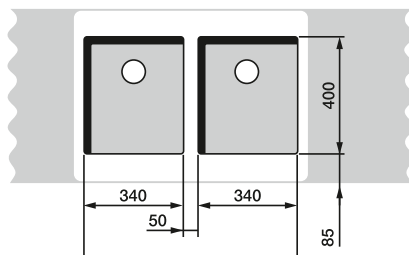

BLANCO ANDANO

60 cm cabinet

ANDANO 340/180-U

70/80 cm cabinet

ANDANO 400-U + ANDANO 180-U +
Bowl connection 225088

80 cm cabinet

ANDANO 340-U + ANDANO 340-U +
Bowl connection 225088

90 cm cabinet