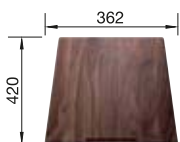

SUGGESTED OPTIONAL ACCESSORIES

Wooden chopping board

223 074

Lay-on drainer

223 067

Multifunctional wire basket

223 297

BLANCO UNIT WITH CLARON 700-IF DARK STEEL