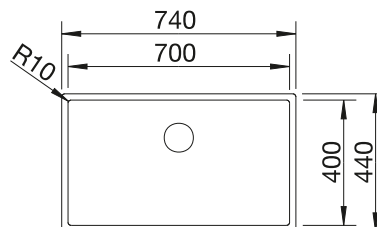

TECHNICAL DRAWING

Bowl depth 190 mm

SUGGESTED OPTIONAL ACCESSORIES

Wooden chopping board

223 074

Lay-on drainer

223 067

Foldable Grid

238 482

BLANCO UNIT WITH CLARON 700-U DARK STEEL EDITION

BLANCO CULINA-S II

see page 349

FLEXON II Low 80/3

see page 433