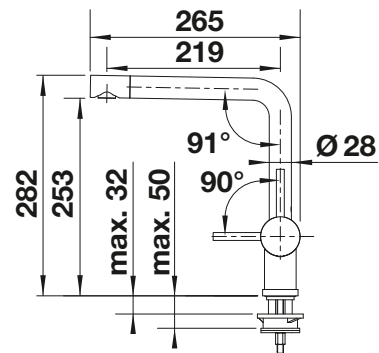

F Solid spout

SILGRANIT LOOK

	black	526 149
	anthracite	516 698
	rock grey	518 814
	volcano grey	526 960
	white	516 702
	soft white	526 961
	tartufo	517 622
	coffee	516 707

TECHNICAL DRAWING

Flowrate 14.4 l/min at 3 bar pressure