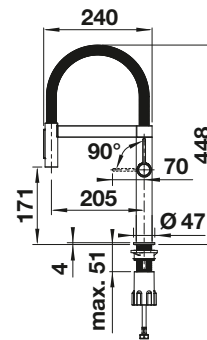

- Iconic mixer tap combining exquisite design with semi-professionality
- Manual or hands-free operation with ingenious dual sensor technology integrated in the hose arm and tap body for optimized kitchen workflows
- Wave sensor on the tap body activates hands-free operation for a range of washing chores
- Hands-free sensor on the spray arm starts automatically fast-filling with cold water of pots and jars

Power supply required

Senso

Extendable spray

PVD

PVD steel

527 466

Not available for APAC.

TECHNICAL DRAWING

Flowrate 8.3 l/min at 3 bar pressure