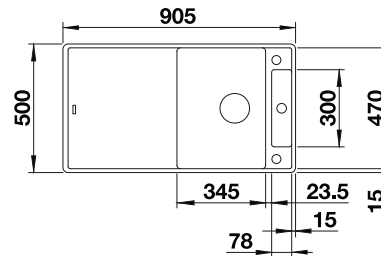

TECHNICAL DRAWING

Bowl depth 190/40 mm

SUGGESTED OPTIONAL ACCESSORIES

Multifunctional colander

233739

292

BLANCO

BLANCO UNIT WITH AXIA III 5 S-F

LINEE-S

see page 354

SELECT II 50/2

see page 429