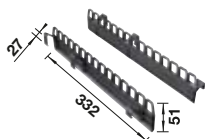

SUGGESTED OPTIONAL ACCESSORIES

SELECT Clip	Universal box - to hang in the 8-l, 15-l or 19-l bin	AktivBio-Cover for 8l-Bin	MOVEX
521 300	229 342	524 220	519 357

You will find detailed dimensions and drawings with cut-out details on the Internet at www.blanco.com.