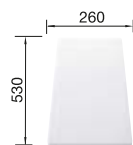

Plastic chopping board in white
217611