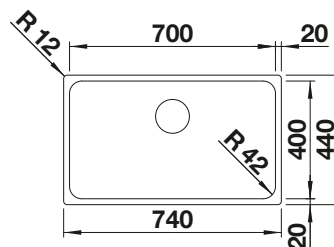

SUGGESTED OPTIONAL ACCESSORIES

Bamboo chopping board

239 449

Crockery basket

514 238

Drainer

230 734

BLANCO UNIT WITH SOLIS 700-U

CANDOR-S

see page 381

FLEXON II Low 80/3

see page 433