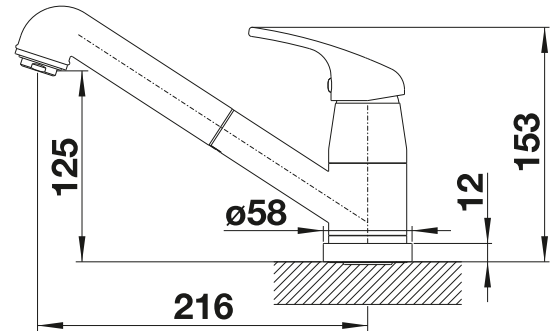

TECHNICAL DRAWING

Flowrate 8.25 l/min at 3 bar pressure

SCOPE OF SUPPLY

- 80° swivel spout
- Ø 35 mm tap hole required
- With ceramic disk cartridge
- Patented jet regulator for markedly reduced scaling
- Spray made of plastic
- Nylon-sheathed spray hose
- Hose weight for reliable retraction
- Flexible connector pipes, 950 mm long and 3/8" nut
- Stabilisation plate to increase the stability of the tap when fitted in stainless steel sinks
- With non-return valve and thus guaranteed against reflux in accordance with EN 1717

SUGGESTED OPTIONAL ACCESSORIES

Dirt filter for corner valve
128434

Jet regulator set for high-pressure mixer taps
521746

Spray hose guide for kitchen mixer taps
511920

RECOMMENDATION SOAP DISPENSER

LATO Soap dispenser

see page 415