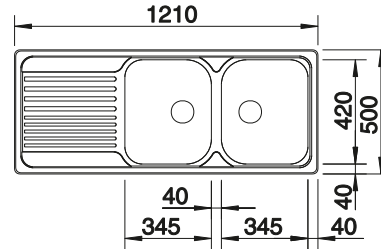

- Functional design
- Large bowl sizes
- With 3 1/2" stainless steel basket strainer
- Can be installed reversibly

800 cabinet size mm | Installation from above

SURFACE	SCOPE OF SUPPLY	REVERSIBLE
natural finish	w/o drain remote control	511925

SCOPE OF SUPPLY	TECHNICAL DRAWING
waste kit with space-saving pipe, 2 x 3 1/2" basket strainer, seal	Bowl depth 165/165 mm