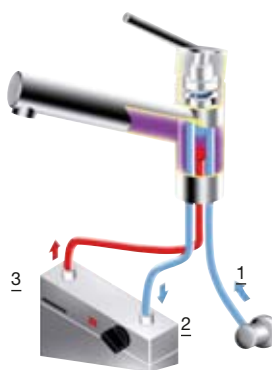

CONNECTION DIAGRAM

LOW-PRESSURE KITCHEN MIXER TAPS

(pressureless mixer taps) are fitted with three connection hoses. One hose is connected to the cold water network, with the other two connected to the boiler.

Kitchen mixer tap with solid spout