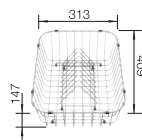

CROCKERY BASKETS WITH PLATE STACKER

- Crockery basket with plate stack
- plate stack removable
- Stainless steel
- 147 x 313 x 409 mm

507 829