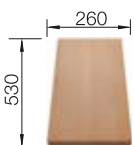

○ Pre-drilled holes for tapping or drilling
Bowl depth 190/25 mm

SUGGESTED OPTIONAL ACCESSORIES

Solid beech chopping board
218313

Plastic chopping board in white
217611

Corner caddy
235866

BLANCO UNIT WITH METRA 45 S