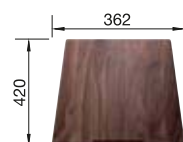

Wooden chopping board

223 074

Colander stainless steel

219 649

Lay-on drainer

223 067

BLANCO UNIT WITH CLARON 400-IF/A

drink.filter EVOL-S Pro