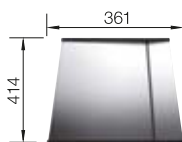

SUGGESTED OPTIONAL ACCESSORIES

Wooden chopping board

223 074

Lay-on drainer

223 067

Multifunctional wire basket

223 297

BLANCO UNIT WITH CLARON 500-IF DARK STEEL