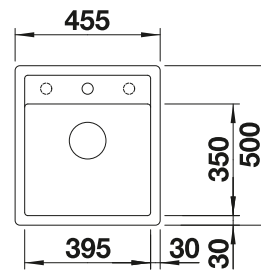

TECHNICAL DRAWING

○ Pre-drilled holes for tapping or drilling
Bowl depth 190 mm

SUGGESTED OPTIONAL ACCESSORIES

Corner caddy

235 866

Crockery basket

514 238

Drainer

230 734

BLANCO UNIT WITH DALAGO 45-F

KANO

see page 389

SELECT II 45/2

see page 429