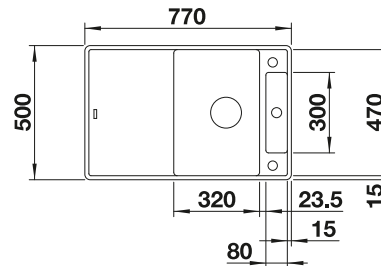

TECHNICAL DRAWING

Bowl depth 190/20 mm

SUGGESTED OPTIONAL ACCESSORIES

BLANCO UNIT WITH AXIA III 45 S-F

LINEE-S

SELECT II 45/2

see page 354

see page 429