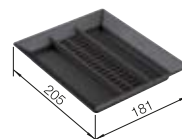

SUGGESTED OPTIONAL ACCESSORIES

SELECT Clip	MOVEX	SELECT AutoMove	AktivBio-Cover for 8l-Bin	Universal box - to hang in the 8-l, 15-l or 19-l bin
521300	519357	521301*	524220	229342