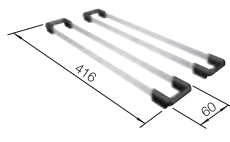

Top rails
235 906