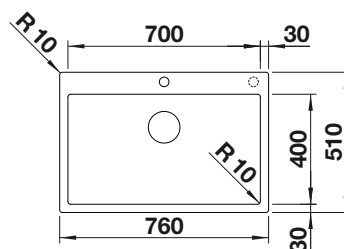

TECHNICAL DRAWING

Bowl depth 190 mm

SUGGESTED OPTIONAL ACCESSORIES

Wooden chopping board

223 074

Colander stainless steel

219 649

Lay-on drainer

223 067

BLANCO UNIT WITH CLARON 700-IF/A

drink.filter EVOL-S Pro

see page 334

FLEXON II Low 80/3

see page 433