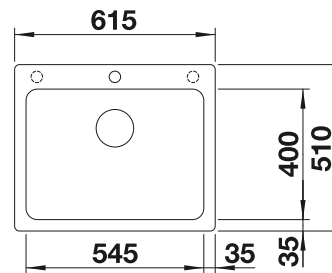

TECHNICAL DRAWING

○ Pre-drilled holes for tapping or drilling
Bowl depth 200 mm

SUGGESTED OPTIONAL ACCESSORIES

Top rails

235906

Solid beech chopping board

225362

Sink Drainer 2-in-1

527644

BLANCO UNIT WITH NAYA 6

KANO-S

see page 387

BOTTON Pro 60/3 Manual

see page 437