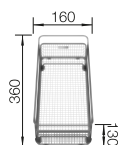

Multifunctional wire basket
223297