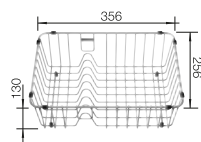

SUGGESTED OPTIONAL ACCESSORIES

Crockery basket	Drainer	Waste kit
231 693	230 734	236 264