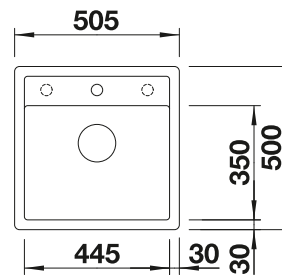

TECHNICAL DRAWING

○ Pre-drilled holes for tapping or drilling
Bowl depth 190 mm

SUGGESTED OPTIONAL ACCESSORIES

Corner caddy

235 866

Crockery basket with plate stack

507 829

Drainer

230 734

BLANCO UNIT WITH DALAGO 5-F

KANO

see page 389

SELECT II 50/2

see page 429