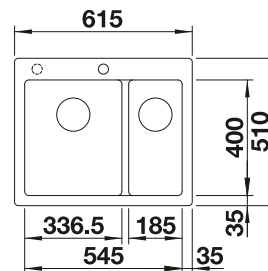

TECHNICAL DRAWING

- Pre-drilled holes for tapping or drilling

Bowl depth 220/220 mm

The optional ash compound chopping board can only be placed on the edge of the bowl if the diameter of the kitchen mixer tap is less than 48 mm.