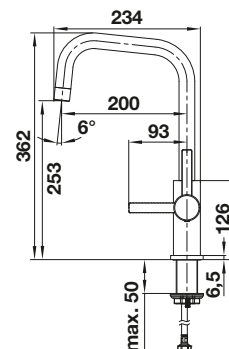

TECHNICAL DRAWING

Flowrate 14 l/min at 3 bar pressure

- Slim tap in aesthetic design
- Pull-out spray hose with dual spray pattern for added reach and convenience
- Especially suitable for compact sinks
- Spout can be swivelled through 120° for greater reach