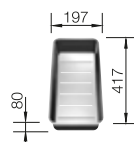

BLANCO UNIT WITH ANDANO 180-IF

SONEA-S Flexo
see page 358

FLEXON II 30/1
see page 432