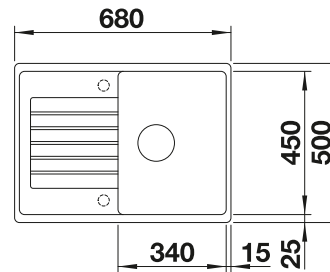

TECHNICAL DRAWING

Pre-drilled holes for tapping or drilling
Bowl depth 190 mm

SUGGESTED OPTIONAL ACCESSORIES

Solid beech chopping board
218313

280

BLANCO

Plastic chopping board in white
217611

Crockery basket with plate stack
507829

BLANCO UNIT WITH ZIA 45 S COMPACT

KANO

see page 389

BOTTON II 30/2

see page 438