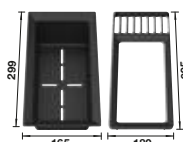

Sink Drainer 2-in-1
527 644