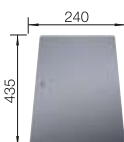

Silver-coloured safety glass cutting board
227 697