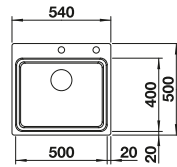

ETAGON 500-IF/A STAINLESS STEEL

- Generous staggered bowl with added functionality
- Integrated step creates an additional functional level
- Clever system concept with versatile ETAGON rails
- High-quality features with the covered C-overflow and InFino drain system – elegantly integrated and easy-care

600 mm

Stainless steel bowls

3

CABINET SIZE MM

600

ETAGON 500-IF/A

● satin polish

521 748

Bowl depth

190 mm

BOWL RADIUS

SCOPE OF SUPPLY

InFino drain system with remote control

2 x ETAGON rails in stainless steel, waste kit with space-saving pipe, 3 1/2" InFino basket strainer with drain remote control (pop-up, chrome-plated), fixing kit
Additional drill hole possible. The subsequent drill hole should be carried out by a specialist company.

SUGGESTED OPTIONAL ACCESSORIES

BLANCO UNIT WITH ETAGON 500-IF/A

Bamboo chopping board

Multifunctional colander

Drainer

drink.filter EVOL-S Pro

SELECT II XL 60/3

239 449

231 396

230 734

see page 334

see page 426

You will find detailed dimensions and drawings with cut-out details on the Internet at www.blanco.com. Information on Regulation (EG) 1907/2006 (REACH) can be found in the service chapter.

BLANCO

159