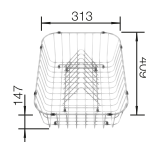

SUGGESTED OPTIONAL ACCESSORIES

Crockery basket with plate stack
507829