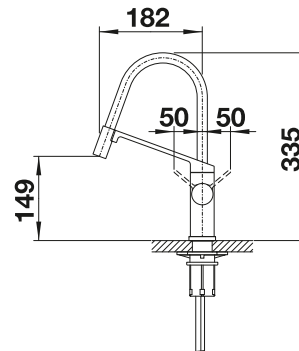

TECHNICAL DRAWING

Flowrate 8.8 l/min at 3 bar pressure

SCOPE OF SUPPLY

- 360° swivel spout for greater reach
- Ø 35 mm tap hole required
- With ceramic disk cartridge
- Patented jet regulator for markedly reduced scaling
- Spray made of metal
- Black hose made of silicone
- Flexible connector pipes, 550 mm long and 3/8" nut
- Stabilisation plate to increase the stability of the tap when fitted in stainless steel sinks
- With non-return valve and thus guaranteed against reflux in accordance with EN 1717
- Includes four exchangeable silicone hose covers: kiwi, orange, lemon and lava grey (pre-installed)

SUGGESTED OPTIONAL ACCESSORIES

Dirt filter for corner valve
128434

RECOMMENDATION SOAP DISPENSER

TORRE Soap dispenser

see page 417