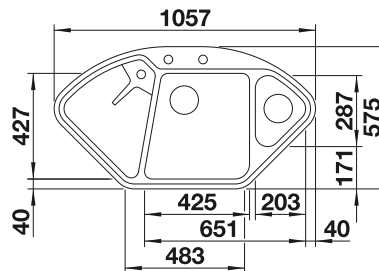

TECHNICAL DRAWING

Bowl depth 185/130 mm
Cut-out by template.

SUGGESTED OPTIONAL ACCESSORIES

Maple wood cutting board

232 841

Multifunctional wire basket

223 297

BLANCO UNIT WITH BLANCODELTA II