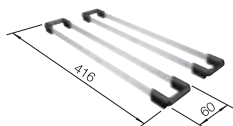

SUGGESTED OPTIONAL ACCESSORIES

Top rails

235906