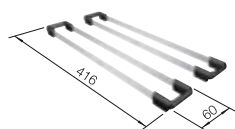

SUGGESTED OPTIONAL ACCESSORIES

Top rails
235906