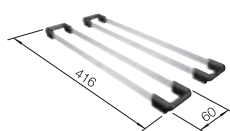

Top rails
235906