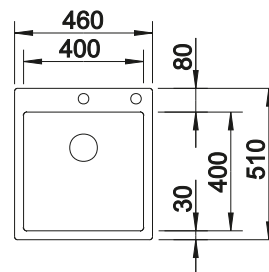

TECHNICAL DRAWING

Bowl depth 190 mm

SUGGESTED OPTIONAL ACCESSORIES

Wooden chopping board

223074

Lay-on drainer

223067

Foldable Grid

238482

BLANCO UNIT WITH CLARON 400-IF/A DURINOX

drink.filter EVOL-S Pro

see page 334

SOLON-IF

see page 439