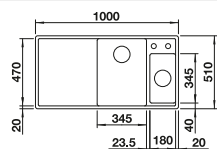

Bowl right

Bowl left

black

525 850

525 848

anthracite

523 472

524 653

rock grey

523 473

524 654

volcano grey

527 228

527 226

white

523 477

524 657

soft white

527 045

527 043

tartufo

523 480

524 660

coffee

523 482

524 662

Bowl depth

190/145 mm

190/145 mm