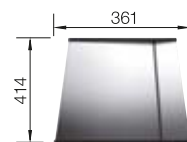

Lay-on drainer

223067