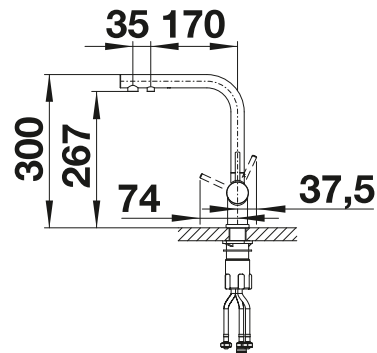

SCOPE OF SUPPLY

- 360° swivel spout for greater reach
- Ø 35 mm tap hole required
- Ceramic valve and disk cartridge
- Clear stream aerator
- Flexible connector pipes, 500 mm long and 3/8" nut
- Stabilisation plate to increase the stability of the tap when fitted in stainless steel sinks
- Filter system not included