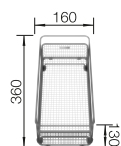

MULTIFUNCTIONAL BASKETS

- Multifunctional wire basket
- recommended for SUBLINE
- Stainless steel
- 130 x 160 x 360 mm

223 297