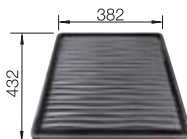

Stainless Steel colander

TECHNICAL DRAWING

Bowl depth 160/130 mm

SUGGESTED OPTIONAL ACCESSORIES

Crockery basket Stainless Steel 220573	Drainer 230734
---	-------------------

BLANCO UNIT WITH LANTOS 6-IF

KANO-S see page 386	SELECT II 60/3 see page 426
------------------------	--------------------------------