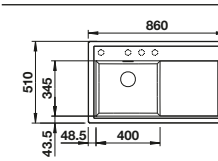

Bowl right

Bowl left

● black

526 037

526 034

● anthracite

523 781

523 850

● rock grey

523 785

523 851

● volcano grey

527 361

527 359

● white

523 788

523 854

● soft white

527 178

527 176

● tartufo

523 796

523 859

● coffee

523 798

523 861

Bowl depth

190 mm

190 mm

○
Pre-drilled holes for tapping
or drilling