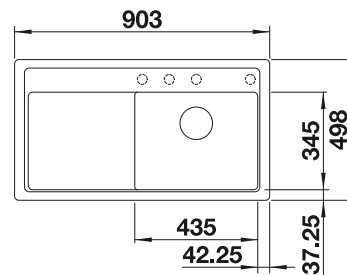

TECHNICAL DRAWING

○ Pre-drilled holes for tapping or drilling
Bowl depth 190 mm

SUGGESTED OPTIONAL ACCESSORIES

Ash compound chopping board
229 421

Safety glass cutting board
224 629

Multifunctional colander
223 077

BLANCO UNIT WITH ZENAR 5 S-F

AVONA

see page 360

SELECT II 50/2

see page 429