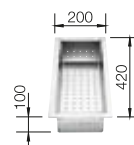

Colander stainless steel

219 649