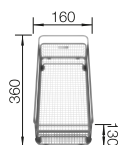

270

BLANCO

Plastic chopping board in white
217611

Multifunctional wire basket
223297

BLANCO UNIT WITH ZIA 5 S

KANO

see page 389

SELECT II 50/2