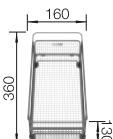

Multifunctional wire basket
223 297