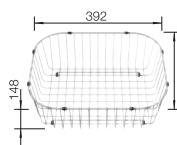

Crockery basket Stainless Steel
220573