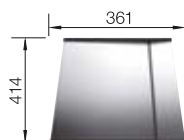

Bowl depth 190 mm
Please order drain connections for combinations of two individual bowls separately

SUGGESTED OPTIONAL ACCESSORIES

Wooden chopping board

223 074

Lay-on drainer

223 067

Foldable Grid

238 482