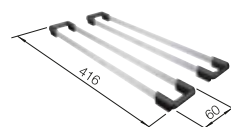

Top rails
235 906