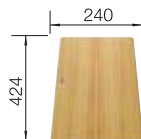

Ash compound chopping
board
230 700