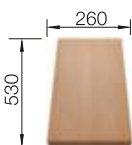

Foldable ADIRA Grid

Colander

TECHNICAL DRAWING

○ Pre-drilled holes for tapping or drilling
Bowl depth 200/135 mm

SUGGESTED OPTIONAL ACCESSORIES

Solid beech chopping board
218313

Plastic chopping board in white
217611