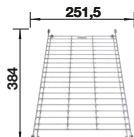

225362

Floating grid

234795

Plastic chopping board in white

210521

BLANCO UNIT WITH NAYA 45

KANO

see page 389