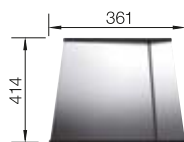

Lay-on drainer

223 067