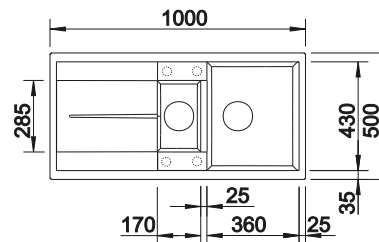

TECHNICAL DRAWING

Pre-drilled holes for tapping or drilling
Bowl depth 190/145 mm

SUGGESTED OPTIONAL ACCESSORIES

Solid beech chopping board
218313

Plastic chopping board in white
217611

Multifunctional wire basket
223297

BLANCO UNIT WITH METRA 6 S

LINUS-S

see page 375

SELECT II 60/3

see page 426