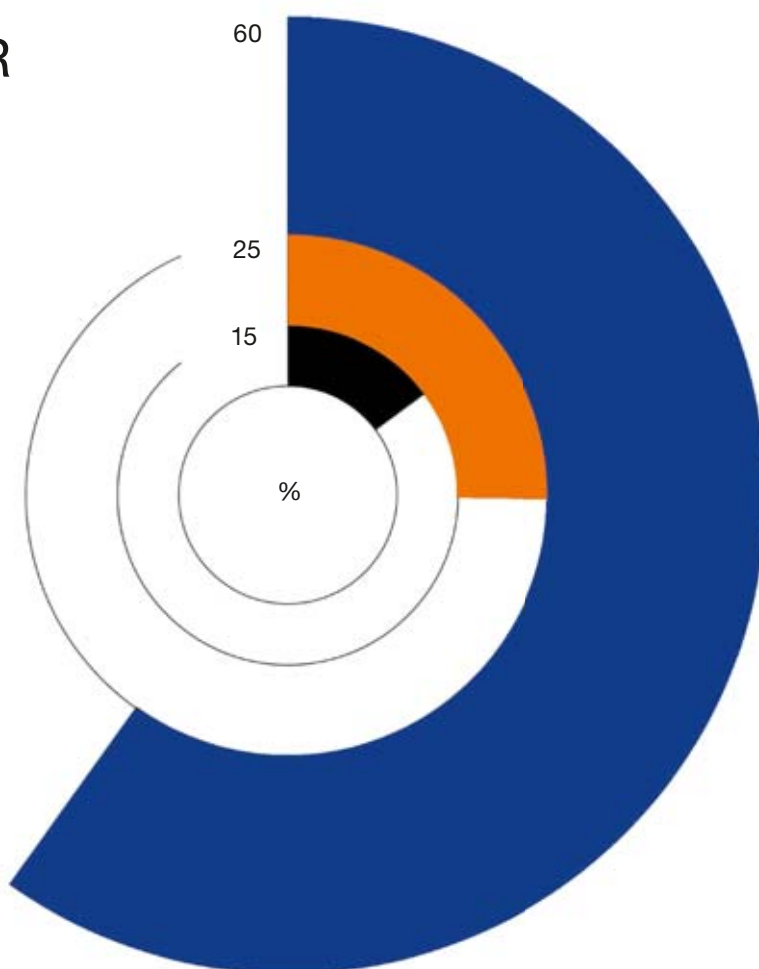

THE WATER PLACE

is the most used area in the kitchen. Each BLANCO UNIT is designed to make optimum use of the space available.

60%

KITCHEN WATER PLACE

25%
15%

stove
other

Getting water
Setting up
Washing & cleaning
Washing your hands
Disposal & organisation