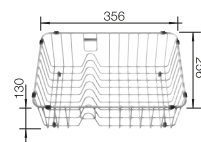

Crockery basket

231693