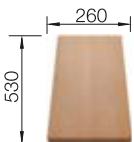

450 mm

Stainless steel sinks

6

SUGGESTED OPTIONAL ACCESSORIES

Solid beech chopping board
218313

Plastic chopping board in white
217611

Crockery basket Stainless Steel
220573

BLANCO UNIT WITH DINAS 45 S