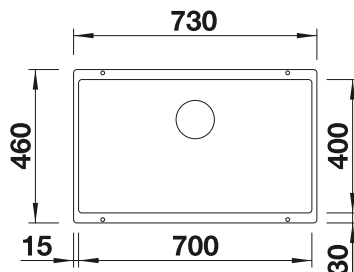

TECHNICAL DRAWING

Bowl depth 190 mm
Cut-out radius: 10 mm
Drainage components must be ordered separately.
Please order drain connections for combinations of two individual bowls separately.