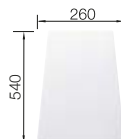

225362

Floating grid

234795

Plastic chopping board in white

210521

BLANCO UNIT WITH NAYA 5

KANO

see page 389