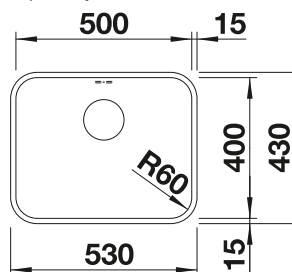

waste kit with space-saving pipe, 3 1/2" basket strainer, fixing kit

TECHNICAL DRAWING

Bowl depth 175 mm
Note: Please order drain connections for combinations of two individual bowls separately.

SUGGESTED OPTIONAL ACCESSORIES