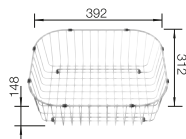

Stainless Steel colander

TECHNICAL DRAWING

Bowl depth 160/130 mm

SUGGESTED OPTIONAL ACCESSORIES

Crockery basket Stainless Steel 220573	Drainer 230734
---	-------------------

BLANCO UNIT WITH LANTOS 6-IF

KANO-S see page 386	SELECT II 60/3 see page 426
------------------------	--------------------------------