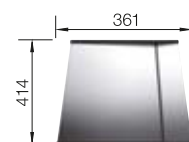

SUGGESTED OPTIONAL ACCESSORIES

Wooden chopping board

223 074

Colander stainless steel

219 649

Lay-on drainer

223 067

BLANCO UNIT WITH CLARON 700-IF