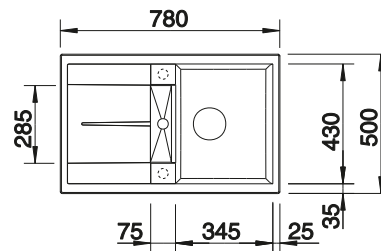

○ Pre-drilled holes for tapping or drilling
Bowl depth 190/25 mm

SUGGESTED OPTIONAL ACCESSORIES

Solid beech chopping board
218313

Plastic chopping board in white
217611

Corner caddy
235866

BLANCO UNIT WITH METRA 45 S