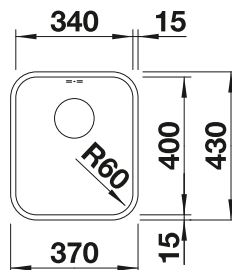

TECHNICAL DRAWING

Bowl depth 175 mm
Note: Please order drain connections for combinations of two individual bowls separately.