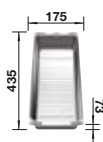

Multifunctional colander
227 689