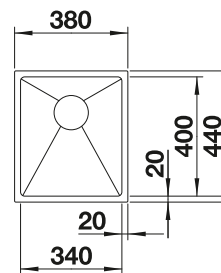

TECHNICAL DRAWING

Bowl depth 200 mm
Please order waste kit separately.

BLANCO QUATRUS R15-IU - production on demand, minimum order quantity to be checked with BLANCO.