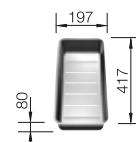

Multifunctional stainless steel colander
227692