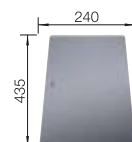

Silver-coloured safety glass
cutting board
227697