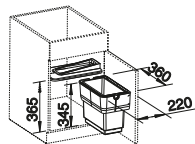

SCOPE OF SUPPLY

system for installation on hinged doors, system cover, 1 x 14 l bin

INSTALLATION NOTE

- Can be mounted on the left or right side