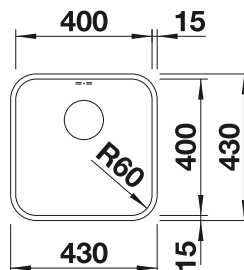

TECHNICAL DRAWING

Bowl depth 175 mm
Note: Please order drain connections for combinations of two individual bowls separately.