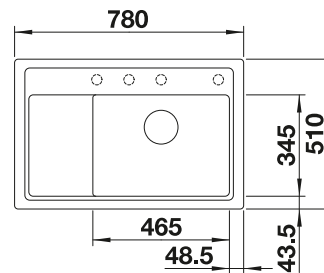

TECHNICAL DRAWING

○ Pre-drilled holes for tapping or drilling
Bowl depth 190 mm

SUGGESTED OPTIONAL ACCESSORIES

Ash compound chopping board
233679

Glass cutting board black
233677

Multifunctional colander
223077

BLANCO UNIT WITH ZENAR XL 6 S COMPACT

AVONA-S

see page 359

SELECT II 60/2

see page 426