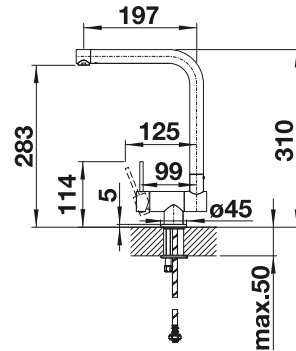

TECHNICAL DRAWING

Flowrate 11.83 l/min at 3 bar pressure