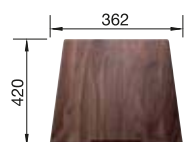

SUGGESTED OPTIONAL ACCESSORIES

Wooden chopping board

223 074