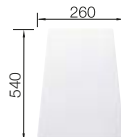

225362

Floating grid

234795

Plastic chopping board in white

210521

BLANCO UNIT WITH NAYA 45

KANO

see page 389