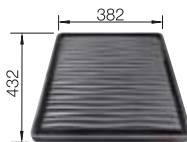

SUGGESTED OPTIONAL ACCESSORIES

Crockery basket with plate stack 507 829	Drainer 230 734