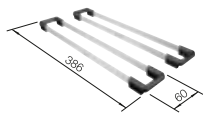

SCOPE OF SUPPLY

2 x ETAGON rails in stainless steel, waste kit with space-saving pipe,
3 ½" InFino basket strainer with drain remote control (pop-up, chrome-plated)
or
2 x ETAGON rails in stainless steel, waste kit with space-saving pipe,
3 ½" InFino basket strainer

2 x ETAGON rails