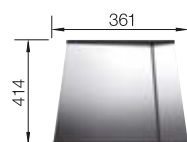

Lay-on drainer

223 067