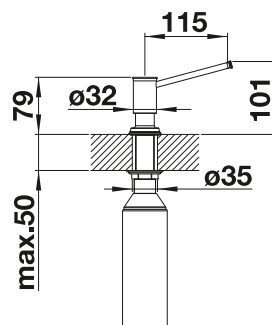

SCOPE OF SUPPLY

TECHNICAL DRAWING

Please note: Ø 35 mm tap hole required
bottle content: 500 ml