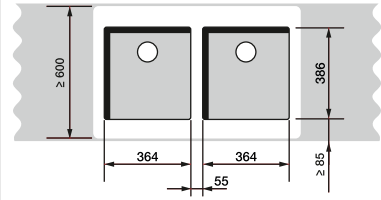

Ceramic

90 cm cabinet