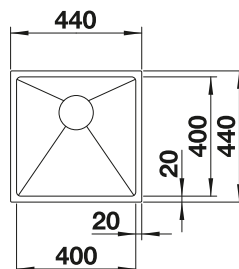

TECHNICAL DRAWING

Bowl depth 200 mm
Please order waste kit separately.

BLANCO QUATRUS R15-IU - production on demand, minimum order quantity to be checked with BLANCO.

SUGGESTED OPTIONAL ACCESSORIES

Crockery basket