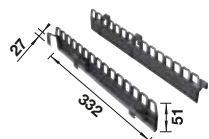

SUGGESTED OPTIONAL ACCESSORIES

SELECT Clip	Universal box - to hang in the 8-l, 15-l or 19-l bin	AktivBio-Cover for 6l-Bin	bin lid 15 liter	MOVEX
521300	229342	524219	229338	519357