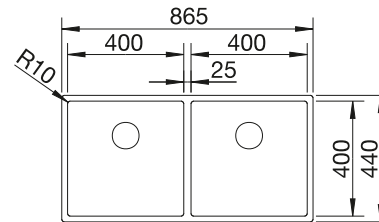

TECHNICAL DRAWING

Bowl depth 190/190 mm
Installing a kitchen mixer tap, drain remote control or soap dispenser in laminate worktops requires a flexible sealing tape