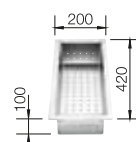

Colander stainless steel

219 649