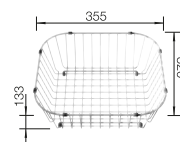

Crockery basket

514 238