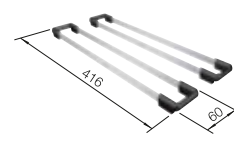

Top rails

235906