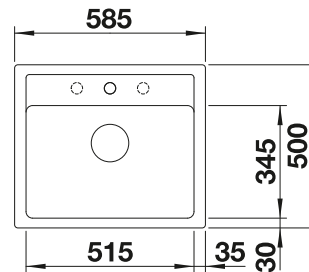

TECHNICAL DRAWING

○ Pre-drilled holes for tapping or drilling
Bowl depth 190 mm

SUGGESTED OPTIONAL ACCESSORIES

Solid beech chopping board
218313

Plastic chopping board in white
217611

BLANCO UNIT WITH LEGRA 6

MIDA-S

see page 391

BOTTON Pro 60/3 Manual

see page 437