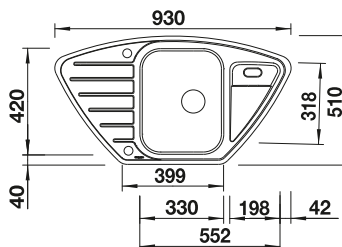

- Wide sink family range with clear shapes
- Elegant IF flat-rim for flushmount and for installation from above
- Compact drainer
- With 3 1/2" stainless steel basket strainer
- With drain remote control
- Suitable for corner and line designs

900
x
900

corner cabinet
size mm

Flat
rim IF

SURFACE	SCOPE OF SUPPLY	BOWL CENTRED
brushed finish	with drain remote control	516277

SCOPE OF SUPPLY	TECHNICAL DRAWING
waste kit with space-saving pipe, 3 1/2" basket strainer with drain remote control (rotary switch)	Bowl depth 170/35 mm Cut-out by template.

Note:
if installing into a 60 cm corner base cabinet, the wall units underneath should be sawn out for the additional bowl drainage. A dishwasher can be planned in to the left of the sink bowl.