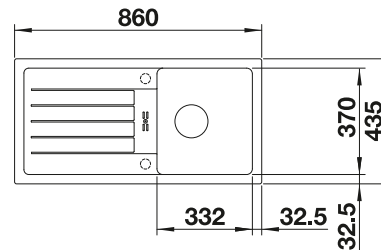

TECHNICAL DRAWING

○ Pre-drilled holes for tapping or drilling
Bowl depth 180 mm

450 mm

SILGRANIT sinks

5.1

SUGGESTED OPTIONAL ACCESSORIES

BLANCO UNIT WITH FAVUM 45 S

BLANCOWEGA II

BOTTON II 30/2

see page 400

see page 438