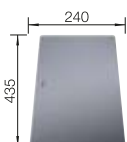

SUGGESTED OPTIONAL ACCESSORIES

Silver-coloured safety glass cutting board
227 697