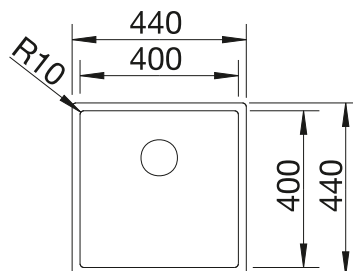

- Elegant-pure bowl design
- Concise 10 mm radius for a more refined design, without doing away with practical benefits
- Flush IF - flat rim
- Optimum utilisation of the bowl capacity thanks to extra-deep bowls and distinctively small radii
- InFino drain system – elegantly integrated and easy-care

450 cabinet size mm | Flat rim IF

450 mm

Stainless steel bowls

3

SURFACE		SCOPE OF SUPPLY	
satin polish		w/o drain remote control	521 572
SCOPE OF SUPPLY			TECHNICAL DRAWING

waste kit with space saving pipe, 3 1/2" InFino basket strainer, fixing kit

Bowl depth 190 mm
Installing a kitchen mixer tap, drain remote control or soap dispenser in laminate worktops requires a flexible sealing tape

Please order drain connections for combinations of two individual bowls separately