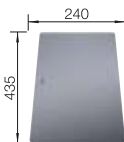

Bowl depth 190 mm
Cut-out radius: 10 mm
Please order waste connections for combinations of two individual bowls separately.

SUGGESTED OPTIONAL ACCESSORIES

Ash compound chopping board
230700

Silver-coloured safety glass cutting board
227697