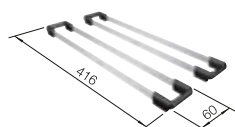

SUGGESTED OPTIONAL ACCESSORIES

Top rails

235906