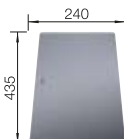

Silver-coloured safety glass cutting board
227 697