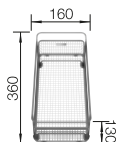

Multifunctional wire basket
223297