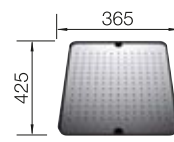

SUGGESTED OPTIONAL ACCESSORIES

Bamboo chopping board

239 449

Foldable Grid

238 482

Draining tray

513 485

BLANCO UNIT WITH SOLIS-IF