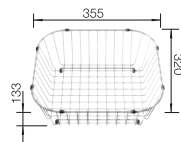

Please order 1 1/2" dual waste kit separately.
Bowl dimensions: 370 x 340 x 150 mm
Cut-out dimensions: 842 x 417 mm

SUGGESTED OPTIONAL ACCESSORIES

Crockery basket

514238

Drainer

230734

BLANCO UNIT WITH TOP EZ 8 X 4