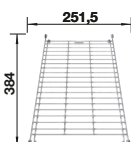

SUGGESTED OPTIONAL ACCESSORIES

Sink Drainer 2-in-1

527 644

Floating grid

234 795

Crockery basket

231 693

BLANCO UNIT WITH ADIRA 45 S-F