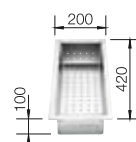

Colander stainless steel

219 649