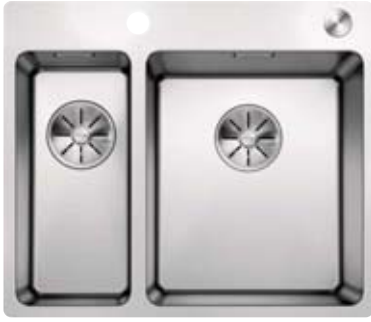

ANDANO-IF/A STAINLESS STEEL

- Unique composition of optical and functional elements
- The harmonious interplay between the radii and surface design creates a modern appeal
- Elegantly designed wet area with an integrated tap ledge in just one worktop cut-out
- High quality features consisting of a covered C-overflow and InFino drain system with PushControl - the slim and intuitive remote control