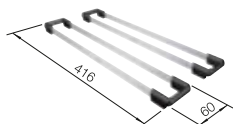

SUGGESTED OPTIONAL ACCESSORIES

Top rails
235 906