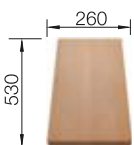

Solid beech chopping board
218313

Plastic chopping board in white
217611

Multifunctional wire basket
223297

BLANCO UNIT WITH ZIA XL 6 S

KANO-S

see page 387

SELECT II 60/3

see page 426