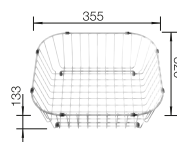

Crockery basket

514 238