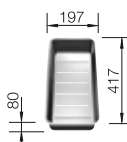

Multifunctional stainless steel colander
227 692