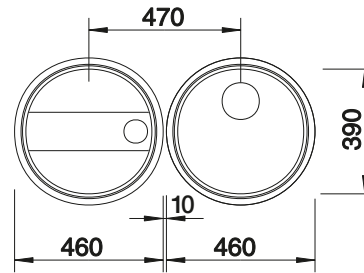

600 mm

Stainless steel sinks

6

SUGGESTED OPTIONAL ACCESSORIES

Chopping board
218421

Stainless Steel Crockery basket
220574

316

BLANCO

BLANCO UNIT WITH BLANCORONDOSET

MIDA-S

BOTTON Pro 45/2 Automatic

see page 391

see page 436

You will find detailed dimensions and drawings with cut-out details on the Internet at www.blanco.com. Information on Regulation (EG) 1907/2006 (REACH) can be found in the service chapter.