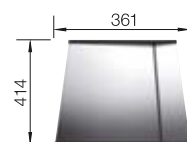

SUGGESTED OPTIONAL ACCESSORIES

Wooden chopping board

223 074

Lay-on drainer

223 067

Multifunctional wire basket

223 297

BLANCO UNIT WITH CLARON 500-IF DURINOX