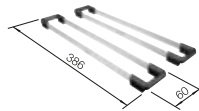

SCOPE OF SUPPLY

InFino drain system
without remote control

2 x ETAGON rails in stainless steel, waste kit with space-saving pipe, 3 1/2" InFino basket strainer, fixing kit

Note: Installing a kitchen mixer tap, drain remote control or soap dispenser in laminate worktops requires a flexible sealing tape.

2 x ETAGON rails

SUGGESTED OPTIONAL ACCESSORIES

BLANCO UNIT WITH ETAGON 500-IF

Ash compound chopping
board
230 700

Multifunctional colander
231 396

Drainer
230 734

drink.filter EVOL-S Pro

SELECT II 60/3

see page 334

see page 426