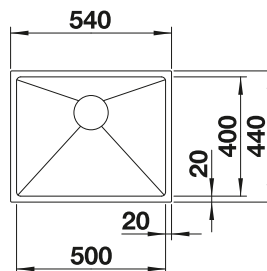

TECHNICAL DRAWING

Bowl depth 200 mm
Please order waste kit separately.

BLANCO QUATRUS R15-IU - production on demand, minimum order quantity to be checked with BLANCO.