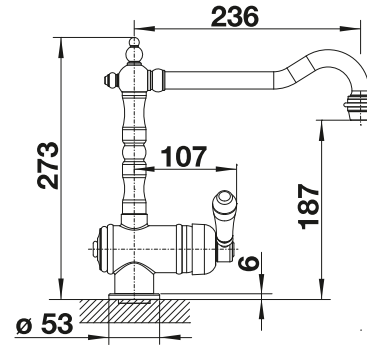

- Classic design
- Goes particularly well with country-home style
- Convenient one-hand operation

F Solid spout

PVD

satin gold 526688

METALLIC SURFACE

chrome 515990

TECHNICAL DRAWING

Flowrate 13.7 l/min at 3 bar pressure