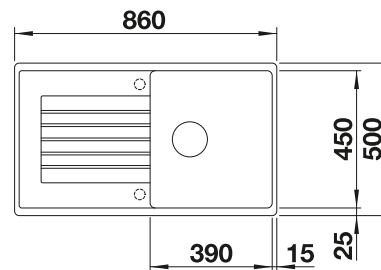

TECHNICAL DRAWING

Pre-drilled holes for tapping or drilling
Bowl depth 190 mm

SUGGESTED OPTIONAL ACCESSORIES

Solid beech chopping board
218313

270

BLANCO

Plastic chopping board in white
217611

Multifunctional wire basket
223297

BLANCO UNIT WITH ZIA 5 S

KANO

see page 389

SELECT II 50/2

see page 429

You will find detailed dimensions and drawings with cut-out details on the Internet at www.blanco.com. Information on Regulation (EG) 1907/2006 (REACH) can be found in the service chapter.