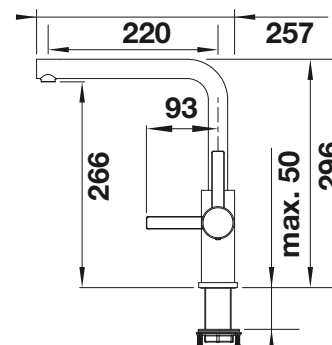

TECHNICAL DRAWING

Flowrate 10.7 l/min at 3 bar pressure

SCOPE OF SUPPLY

- 360° swivel spout for greater reach
- Ø 35 mm tap hole required
- With ceramic disk cartridge
- Patented jet regulator for markedly reduced scaling
- Flexible connector pipes, 700 mm long and 3/8" nut
- Stabilisation plate to increase the stability of the tap when fitted in stainless steel sinks

SUGGESTED OPTIONAL ACCESSORIES

Dirt filter for corner valve

128434

RECOMMENDATION SOAP DISPENSER

PIONA Soap dispenser

see page 414