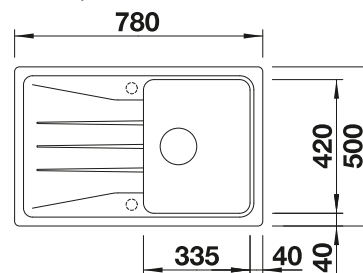

TECHNICAL DRAWING

Pre-drilled holes for tapping or drilling
Bowl depth 190 mm

SUGGESTED OPTIONAL ACCESSORIES

Solid beech chopping board
218313

Plastic chopping board in white
217611

CapFlow
517666

BLANCO UNIT WITH SONA 45 S

KANO

see page 389

BOTTON II 30/2

see page 438