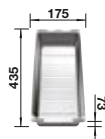

SUGGESTED OPTIONAL ACCESSORIES

Top rails 235906	Ash compound chopping board 230700	Multifunctional colander 227689