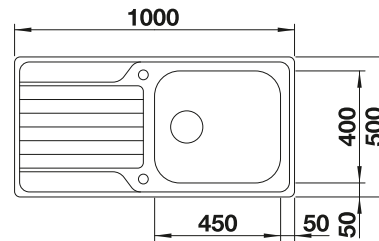

TECHNICAL DRAWING

Bowl depth 195 mm

600 mm

Stainless steel
sinks

6

SUGGESTED OPTIONAL ACCESSORIES

Solid beech chopping board
218313

Plastic chopping board in white
217611