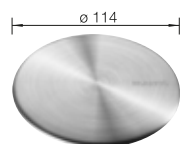

CAPFLOW

- CapFlow
- Stainless steel

517 666