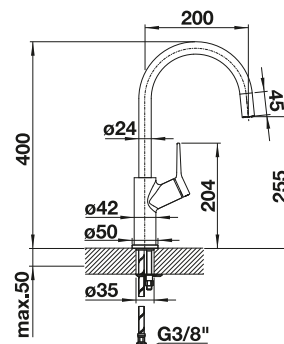

TECHNICAL DRAWING

Flowrate 11.85 l/min at 3 bar pressure