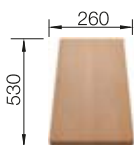

SUGGESTED OPTIONAL ACCESSORIES

Solid beech chopping board
218313