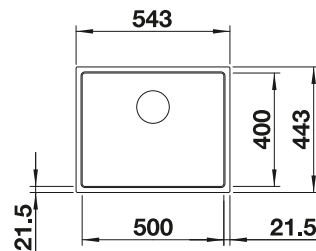

TECHNICAL DRAWING

Bowl depth 190 mm
Installing a kitchen mixer tap, drain remote control or soap dispenser in laminate worktops requires a flexible sealing tape.

Note: for worktop thicknesses of 15 mm and over, a space for the overflow must be cut out on the underside.
Please note the cut-out information for the respective installation method.