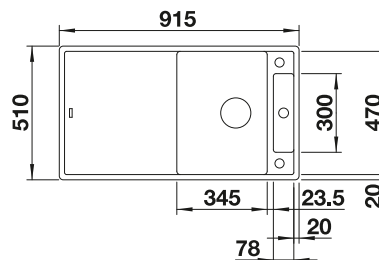

TECHNICAL DRAWING

Bowl depth 190/40 mm

SUGGESTED OPTIONAL ACCESSORIES

Multifunctional colander

233739

266

BLANCO

BLANCO UNIT WITH AXIA III 5 S

LINEE-S

see page 354

SELECT II 50/2

see page 429