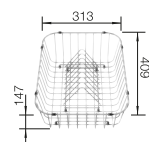

Crockery basket with plate stack

507 829