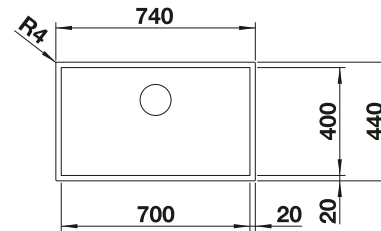

TECHNICAL DRAWING

Bowl depth 185 mm
Note: Please order drain connections for combinations of two individual bowls separately.