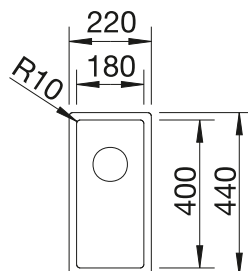

TECHNICAL DRAWING

Bowl depth 130 mm
Installing a kitchen mixer tap, drain remote control or soap dispenser in laminate worktops requires a flexible sealing tape

Please order drain connections for combinations of two individual bowls separately