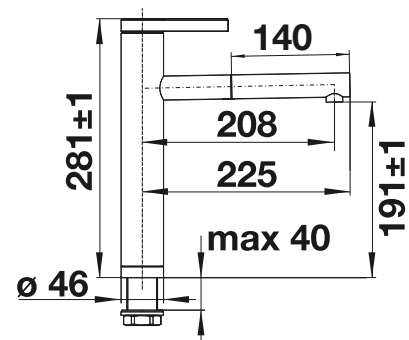

TECHNICAL DRAWING

Flowrate 11.5 l/min at 3 bar pressure

SCOPE OF SUPPLY

- 130° swivel spout for greater reach
- Ø 35 mm tap hole required
- With ceramic disk cartridge
- Patented jet regulator for markedly reduced scaling
- Spray made of metal
- Metal-sheathed spray hose
- Hose weight for reliable retraction
- Flexible connector pipes, 500 mm long and 3/8" nut
- Stabilisation plate to increase the stability of the tap when fitted in stainless steel sinks
- With non-return valve and thus guaranteed against reflux in accordance with EN 1717

SUGGESTED OPTIONAL ACCESSORIES

Dirt filter for corner valve 128 434	Spray hose guide for kitchen mixer taps 511 920

RECOMMENDATION SOAP DISPENSER

LATO Soap dispenser

see page 415