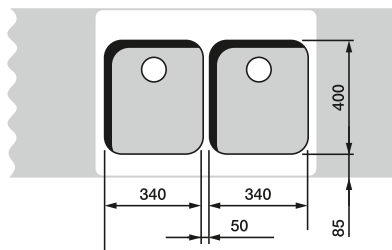

BLANCO SUPRA

80 cm cabinet

SUPRA 340-U + SUPRA 340-U +
Bowl connection 225088

90 cm cabinet