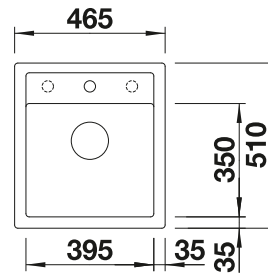

TECHNICAL DRAWING

○ Pre-drilled holes for tapping or drilling
Bowl depth 190 mm

SUGGESTED OPTIONAL ACCESSORIES

Beech wood chopping board
232817

Corner caddy
235866

Crockery basket
514238

BLANCO UNIT WITH DALAGO 45

KANO

see page 389

SELECT II 45/2

see page 429