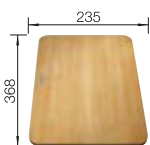

SUGGESTED OPTIONAL ACCESSORIES

Ash compound chopping board
233679