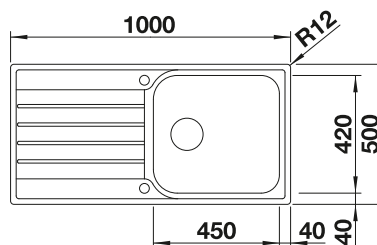

- Large bowl size
- Spacious drainer
- Can be installed reversibly
- With 3 ½" stainless steel basket strainer
- With drain remote control

600 cabinet size mm | Installation from above

SURFACE	SCOPE OF SUPPLY	REVERSIBLE
brushed finish	with drain remote control	518519

SCOPE OF SUPPLY	TECHNICAL DRAWING
waste kit with space-saving pipe, 3 ½" basket strainer with drain remote control (rotary switch), seal	Bowl depth 160 mm