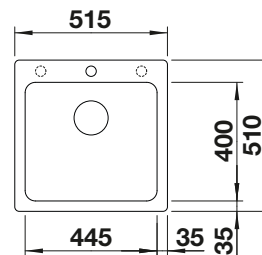

TECHNICAL DRAWING

○ Pre-drilled holes for tapping or drilling
Bowl depth 200 mm

SUGGESTED OPTIONAL ACCESSORIES

Solid beech chopping board

225362

Floating grid

234795

Plastic chopping board in white

210521

BLANCO UNIT WITH NAYA 5

KANO

see page 389

BOTTON Pro 45/2 Manual

see page 437