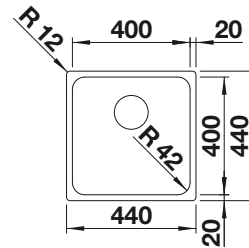

TECHNICAL DRAWING

Bowl depth 185 mm
Note: Please order drain connections for combinations of two individual bowls separately.