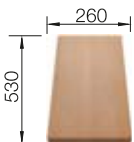

Bowl depth 160/160 mm

SUGGESTED OPTIONAL ACCESSORIES

Solid beech chopping board
218313

Plastic chopping board in white
217611

Crockery basket Stainless Steel
220573

BLANCO UNIT WITH TIPO 8

DARAS-S

see page 401