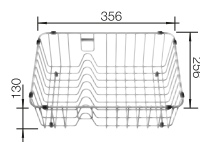

SUGGESTED OPTIONAL ACCESSORIES

Crockery basket	Drainer	Waste kit
231 693	230 734	236 264