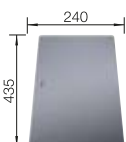

SUGGESTED OPTIONAL ACCESSORIES

Silver-coloured safety glass cutting board
227 697