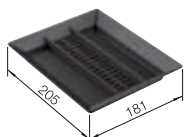

SUGGESTED OPTIONAL ACCESSORIES

AktivBio-Cover for 8l-Bin	Universal box - to hang in the 8-l, 15-l or 19-l bin	MOVEX	SELECT Clip
524220	229342	519357	521300