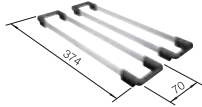

SCOPE OF SUPPLY

2 x ETAGON rails in stainless steel, waste kit with space-saving pipe, 3 1/2" InFino basket strainer with drain remote control (pop-up)

2 x ETAGON rails