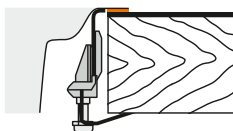

STAINLESS STEEL: INSTALLATION FROM ABOVE, FLAT LAY-ON