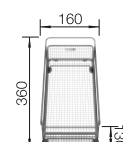

Multifunctional wire basket

223297