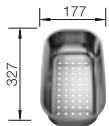

SCOPE OF SUPPLY

perforated stainless steel colander, waste kit with space-saving pipe, 2 x 3 1/2" basket strainer, drain remote control (rotary switch) for the main bowl

Stainless Steel colander