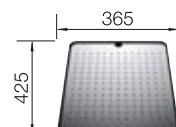

SUGGESTED OPTIONAL ACCESSORIES

Bamboo chopping board

239 449

Top rails

235 906

Draining tray

513 485

BLANCO UNIT WITH SOLIS 400-IF/A