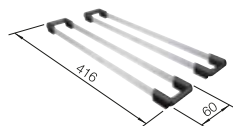

SUGGESTED OPTIONAL ACCESSORIES

Top rails
235 906