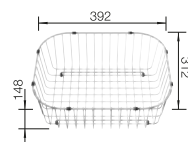

SUGGESTED OPTIONAL ACCESSORIES

Crockery basket Stainless Steel
220573