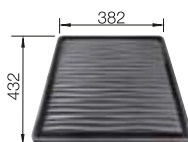

Drainer

230 734