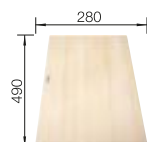

Plastic sorting basket with lid

TECHNICAL DRAWING

Bowl depth 190/155/45 mm

SUGGESTED OPTIONAL ACCESSORIES

Chopping board

235 844

250

BLANCO