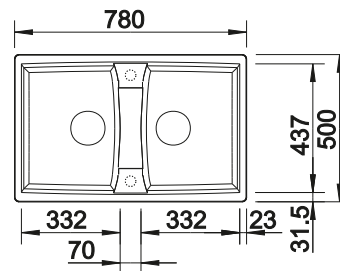

TECHNICAL DRAWING

○ Pre-drilled holes for tapping or drilling
Bowl depth 190/190 mm

SUGGESTED OPTIONAL ACCESSORIES

Solid beech chopping board
218313

Plastic chopping board in white
217611

Multifunctional wire basket
223297