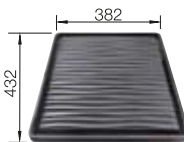

Drainer

230 734