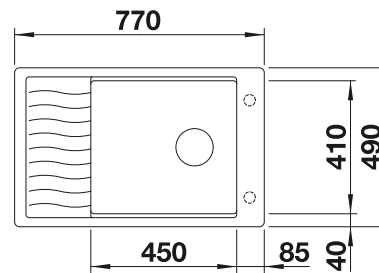

TECHNICAL DRAWING

○ Pre-drilled holes for tapping or drilling
Bowl depth 190 mm

SUGGESTED OPTIONAL ACCESSORIES

Multifunctional colander
227 689

Multifunctional wire basket
223 297

Crockery basket with plate stack
507 829

BLANCO UNIT WITH ELON XL 6 S-F

CARENA-S Vario
see page 369

SELECT II XL 60/3 Orga
see page 425