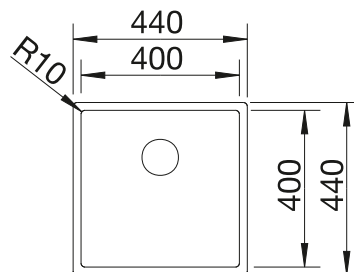

TECHNICAL DRAWING

Bowl depth 190 mm
Please order drain connections for combinations of two individual bowls separately