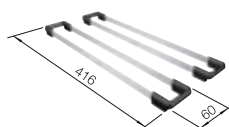

Top rails
235 906