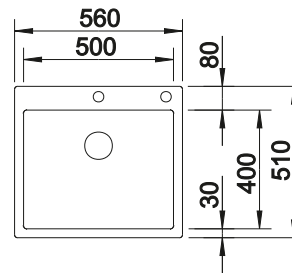

TECHNICAL DRAWING

Bowl depth 190 mm

SUGGESTED OPTIONAL ACCESSORIES

Wooden chopping board

223074

Lay-on drainer

223067

Multifunctional wire basket

223297

BLANCO UNIT WITH CLARON 500-IF/A DURINOX

drink.filter EVOL-S Pro

see page 334

SELECT II Compact 60/2

see page 427