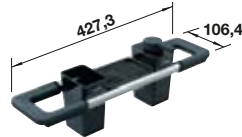

- Upgraded kitchen functionality with set including extendable sink rack, soap dispenser, a small container for cleaning utensils and a drip tray
- Extendable sink rack can be used in BLANCO bowls with a width between 396 mm and 440 mm
- Plastic parts made of 100% recycled material

WORKTOP ORGANIZER MAIN SET

- Worktop Organizer Main Set
- Available to purchase in the BLANCO shop
- greyish black
- Aluminium, 100% GRS recycled plastic
- 130 x 106.4 x 427.3 mm

527 448