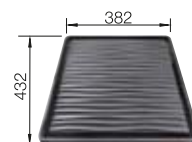

Drainer

230 734