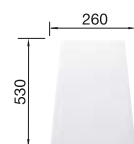

SUGGESTED OPTIONAL ACCESSORIES

Solid beech chopping board

218313

Plastic chopping board in
white

217611

Corner caddy

235866

BLANCO UNIT WITH PLEON 9