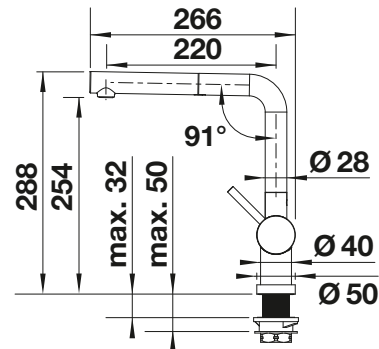

TECHNICAL DRAWING

Flowrate 9.6 (HP) / 5 (LP) l/min at 3 bar pressure

SCOPE OF SUPPLY

- 140° swivel spout for greater reach
- Ø 35 mm tap hole required
- With ceramic disk cartridge
- Patented jet regulator for markedly reduced scaling
- Spray made of metal
- Metal-sheathed spray hose
- BLANCO hose weight for extended reach
- Flexible connector pipes, 950 mm long and 3/8" nut
- Stabilisation plate to increase the stability of the tap when fitted in stainless steel sinks
- With non-return valve and thus guaranteed against reflux in accordance with EN 1717

SUGGESTED OPTIONAL ACCESSORIES

Dirt filter for corner valve 128434	Jet regulator set for high-pressure mixer taps 521746	Spray hose guide for kitchen mixer taps 511920

RECOMMENDATION SOAP DISPENSER

LATO Soap dispenser

see page 415