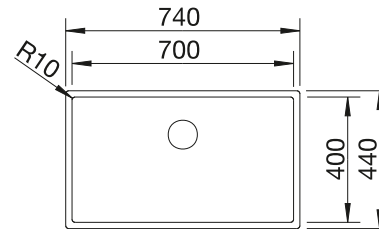

TECHNICAL DRAWING

Bowl depth 190 mm
Installing a kitchen mixer tap, drain remote control or soap dispenser in laminate worktops requires a flexible sealing tape