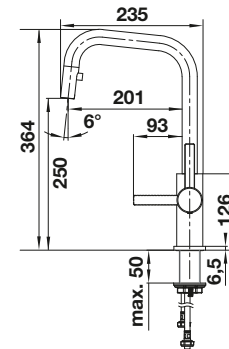

TECHNICAL DRAWING

Flowrate 9.9 l/min at 3 bar pressure