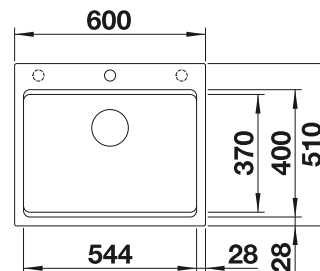

TECHNICAL DRAWING

○ Pre-drilled holes for tapping or drilling
Bowl depth 220 mm
Drainage components must be ordered separately.