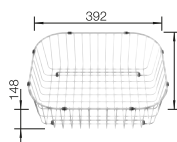

Crockery basket Stainless Steel
220573