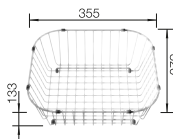

Crockery basket
514238