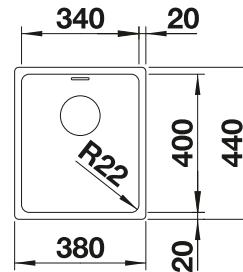

TECHNICAL DRAWING

Bowl depth 190 mm
Note: Please order drain connections for combinations of two individual bowls separately.