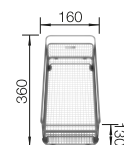

Multifunctional wire basket

223 297