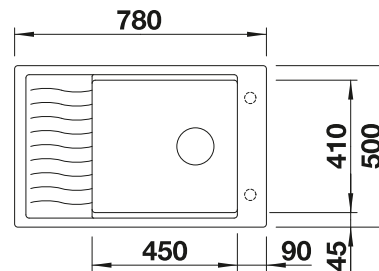

TECHNICAL DRAWING

○ Pre-drilled holes for tapping or drilling
Bowl depth 190 mm

SUGGESTED OPTIONAL ACCESSORIES

Solid beech chopping board
218313

Plastic chopping board in white
217611

Multifunctional colander
227689

BLANCO UNIT WITH ELON XL 6 S

CARENA-S Vario
see page 369

SELECT II XL 60/3 Orga
see page 425