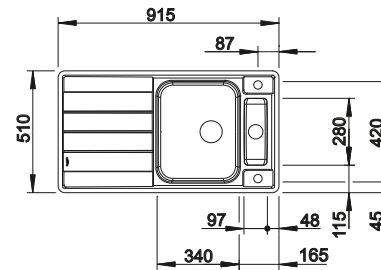

TECHNICAL DRAWING

Bowl depth 190/60 mm

500 mm

Stainless steel sinks

6

SUGGESTED OPTIONAL ACCESSORIES

Cutting pad	Bridge chopping board	Multifunctional colander
225 469	225 331	224 787

320

BLANCO

BLANCO UNIT WITH AXIS III 5 S-IF

LINEE-S	SELECT II 50/3
see page 353	see page 429

You will find detailed dimensions and drawings with cut-out details on the Internet at www.blanco.com. Information on Regulation (EG) 1907/2006 (REACH) can be found in the service chapter.