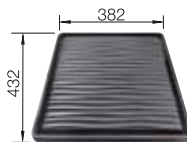

You will find detailed dimensions and drawings with cut-out details on the Internet at www.blanco.com. Information on Regulation (EG) 1907/2006 (REACH) can be found in the service chapter.

BLANCO

159