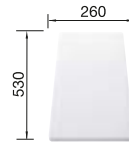

UNIVERSAL CUTTING BOARDS FOR INSET INSTALLATION

- Plastic chopping board in white
- for sinks and bowls with a width of 510 mm
- plastic
- 23 x 540 x 260 mm

210521

- Plastic chopping board in white
- for sinks and bowls with a width of 500 mm
- plastic
- 23 x 260 x 530 mm