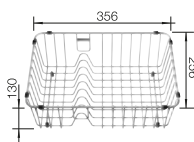

Plastic chopping board in white

217611

BLANCO UNIT WITH NAYA 8 S

KANO-S

see page 387

BOTTON II 30/2

see page 438

ZIA 8 S SILGRANIT