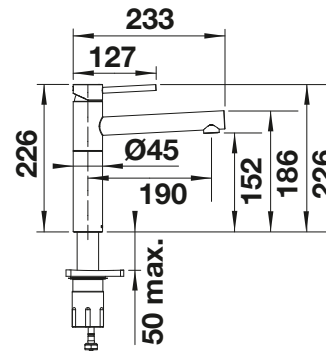

TECHNICAL DRAWING

Flowrate 13.1 l/min at 3 bar pressure

SCOPE OF SUPPLY

- 360° swivel spout for greater reach
- Ø 35 mm tap hole required
- Easy and fast professional mixer tap installation with the BLANCOlock
- With ceramic disk cartridge
- Clear stream aerator
- Flexible connector pipes, 700 mm long and 3/8" nut
- Stabilisation plate to increase the stability of the tap when fitted in stainless steel sinks

SUGGESTED OPTIONAL ACCESSORIES

Dirt filter for corner valve

128434

RECOMMENDATION SOAP DISPENSER

LATO Soap dispenser

see page 415