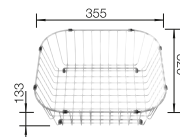

Crockery basket

514238