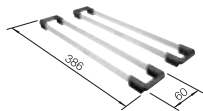

SCOPE OF SUPPLY

2 x ETAGON rails in stainless steel, waste kit with space-saving pipe,
3 ½" InFino basket strainer