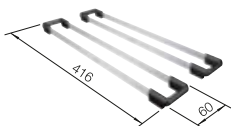

SUGGESTED OPTIONAL ACCESSORIES

Top rails

235 906