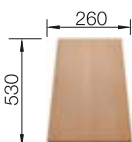

TECHNICAL DRAWING

Bowl depth 195 mm

600 mm

Stainless steel
sinks

6

SUGGESTED OPTIONAL ACCESSORIES

Solid beech chopping board
218313

Plastic chopping board in white
217611