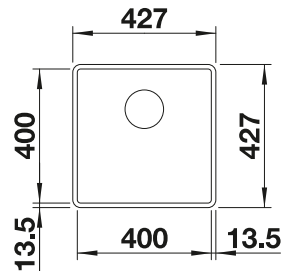

TECHNICAL DRAWING

Bowl depth 190 mm
For worktop thicknesses of 15 mm and over, a space for the overflow must be cut out on the underside.
Model-related detailed dimensions and drawings can be found with the cut-out information online at www.blanco.com.