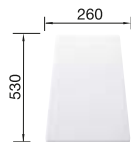

Solid beech chopping board
218313

Plastic chopping board in white
217611

Corner caddy
235866

BLANCO UNIT WITH METRA 8 S

LINUS-S

see page 375

FLEXON II Low 80/3

see page 433