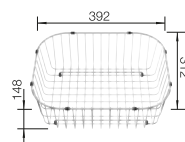

Crockery basket Stainless Steel
220573