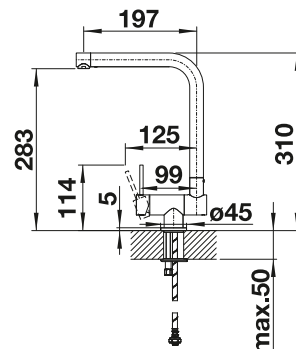

TECHNICAL DRAWING

Flowrate 11.83 l/min at 3 bar pressure