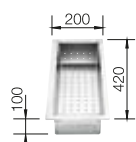

SUGGESTED OPTIONAL ACCESSORIES

Colander stainless steel

219649