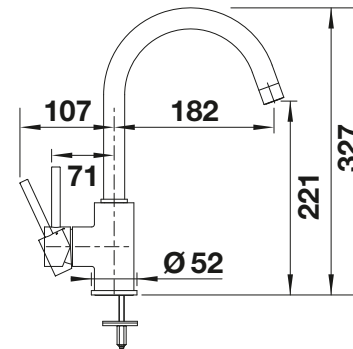

TECHNICAL DRAWING

Flowrate 15.12 l/min at 3 bar pressure

SCOPE OF SUPPLY

- 360° swivel spout for greater reach
- Ø 35 mm tap hole required
- With ceramic disk cartridge
- Patented jet regulator for markedly reduced scaling
- Flexible connector pipes, 500 mm long and 3/8" nut
- Stabilisation plate to increase the stability of the tap when fitted in stainless steel sinks

SUGGESTED OPTIONAL ACCESSORIES

Dirt filter for corner valve 128 434	Jet regulator set for high-pressure mixer taps 521 746

RECOMMENDATION SOAP DISPENSER

LATO Soap dispenser

see page 415