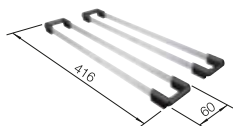

SUGGESTED OPTIONAL ACCESSORIES

Top rails
235906

Crockery basket
514238