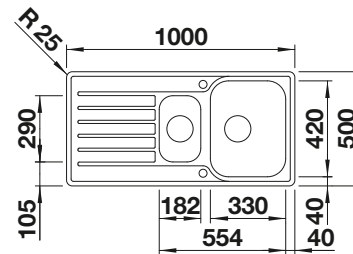

TECHNICAL DRAWING

Bowl depth 170/90 mm

600 mm

Stainless steel sinks

6

SUGGESTED OPTIONAL ACCESSORIES

Crockery basket Stainless Steel
220573

BLANCO UNIT WITH LANTOS II 6 S-IF

KANO-S

see page 386

BOTTON Pro 60/3 Automatic

see page 436