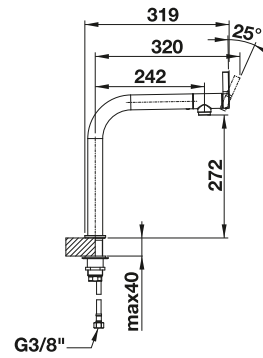

TECHNICAL DRAWING

Flowrate 9.1 l/min at 3 bar pressure

SCOPE OF SUPPLY

- 200° swivel spout for greater reach
- Ø 35 mm tap hole required
- With ceramic disk cartridge
- Patented jet regulator for markedly reduced scaling
- Flexible connector pipes, 950 mm long and 3/8" nut
- Stabilisation plate to increase the stability of the tap when fitted in stainless steel sinks

SUGGESTED OPTIONAL ACCESSORIES

Dirt filter for corner valve

128434

RECOMMENDATION SOAP DISPENSER

PIONA Soap dispenser

see page 414