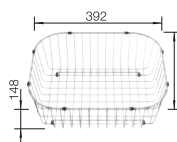

600 mm

Stainless steel sinks

6

SUGGESTED OPTIONAL ACCESSORIES

Solid beech chopping board
218313

Plastic chopping board in white
217611

Crockery basket Stainless Steel
220573

BLANCO UNIT WITH DINAS 6 S