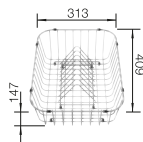

Beech wood chopping board
232817

Corner caddy
235866

Crockery basket with plate stack
507829

BLANCO UNIT WITH DALAGO 5

KANO

see page 388

SELECT II 50/3

see page 429