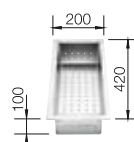

Colander stainless steel

219 649