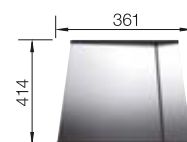

Lay-on drainer

223 067