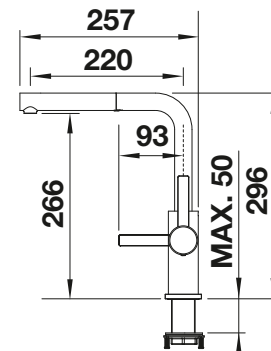

TECHNICAL DRAWING

Flowrate 8.6 (HP) / 7 (LP) l/min at 3 bar pressure

SCOPE OF SUPPLY

- 190° swivel spout for greater reach
- Ø 35 mm tap hole required
- With ceramic disk cartridge
- Patented jet regulator for markedly reduced scaling
- Spray made of metal
- Nylon-sheathed spray hose
- Hose weight for reliable retraction
- Flexible connector pipes, 700 mm long and 3/8" nut
- Stabilisation plate to increase the stability of the tap when fitted in stainless steel sinks
- With non-return valve and thus guaranteed against reflux in accordance with EN 1717

SUGGESTED OPTIONAL ACCESSORIES

Dirt filter for corner valve 128 434	Spray hose guide for kitchen mixer taps 511 920

RECOMMENDATION SOAP DISPENSER

PIONA Soap dispenser

see page 414