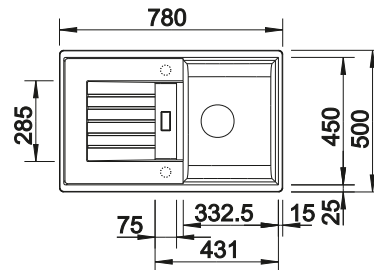

TECHNICAL DRAWING

Pre-drilled holes for tapping or drilling
Bowl depth 190 mm

SUGGESTED OPTIONAL ACCESSORIES

Solid beech chopping board
218313

Plastic chopping board in white
217611

Multifunctional wire basket
223297

BLANCO UNIT WITH ZIA 45 S

KANO
see page 389

BOTTON II 30/2
see page 438

278

BLANCO

You will find detailed dimensions and drawings with cut-out details on the Internet at www.blanco.com. Information on Regulation (EG) 1907/2006 (REACH) can be found in the service chapter.