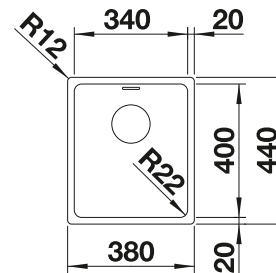

TECHNICAL DRAWING

Bowl depth 190 mm
Note: Installing a kitchen mixer tap, drain remote control or soap dispenser in laminate worktops requires a flexible sealing tape.

Please order drain connections for combinations of two individual bowls separately.