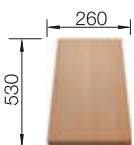

SUGGESTED OPTIONAL ACCESSORIES

Solid beech chopping board
218313