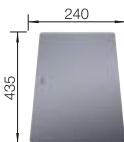

2 x ETAGON rails

TECHNICAL DRAWING

Bowl depth 200 mm
Cut-out radius: 20 mm

SUGGESTED OPTIONAL ACCESSORIES

Ash compound chopping
board
230 700

Silver-coloured safety glass
cutting board
227 697

Multifunctional colander
227 689