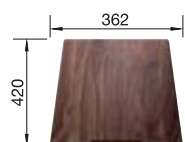

SUGGESTED OPTIONAL ACCESSORIES

Wooden chopping board

223074