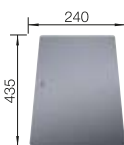

Silver-coloured safety glass cutting board
227 699