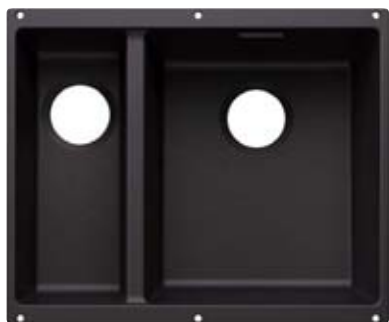

- Maximum colour flexibility by choosing complementing waste fitting set in satin gold, black matt, satin dark steel or satin platinum metal finishes (to be ordered with separate article number)
- Undermount bowl for discerning demands on design
- Timelessly elegant, contoured bowl design
- Entire system for a wide variety of plans featuring large and small bowls