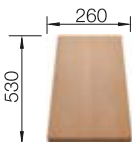

Plastic chopping board in white
217611

Multifunctional wire basket
223297

BLANCO UNIT WITH ZIA 9

KANO-S

see page 387

BOTTON II 30/2

see page 438

ETAGON 700-U SILGRANIT