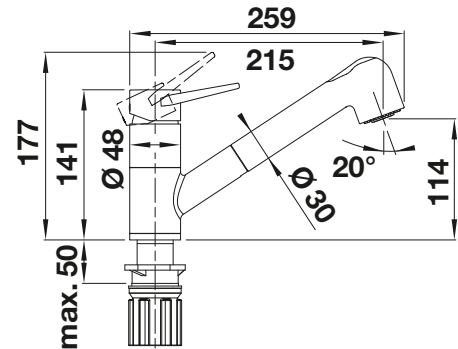

TECHNICAL DRAWING

Flowrate 9.23 l/min at 3 bar pressure

SCOPE OF SUPPLY

- 180° swivel spout for greater reach
- Ø 35 mm tap hole required
- With ceramic disk cartridge
- Patented jet regulator for markedly reduced scaling
- Spray made of plastic
- Nylon-sheathed spray hose
- Hose weight for reliable retraction
- Flexible connector pipes, 700 mm long and 3/8" nut
- Stabilisation plate to increase the stability of the tap when fitted in stainless steel sinks
- With non-return valve and thus guaranteed against reflux in accordance with EN 1717

SUGGESTED OPTIONAL ACCESSORIES

Dirt filter for corner valve
128 434

Jet regulator set for high-pressure mixer taps
521 746

Spray hose guide for kitchen mixer taps
511 920

RECOMMENDATION SOAP DISPENSER

LATO Soap dispenser

see page 415