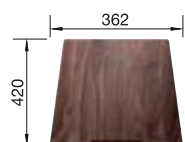

SUGGESTED OPTIONAL ACCESSORIES

Wooden chopping board

223 074

Lay-on drainer

223 067

Multifunctional wire basket

223 297

BLANCO UNIT WITH CLARON 700-IF DURINOX