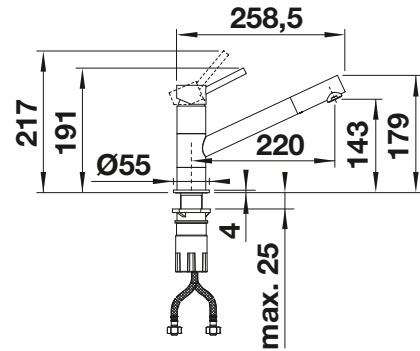

TECHNICAL DRAWING

Flowrate 15.21 l/min at 3 bar pressure

SCOPE OF SUPPLY

- „360° swivel spout for greater reach
- Ø 35 mm tap hole required
- With ceramic disk cartridge
- Patented jet regulator for markedly reduced scaling
- Flexible connector pipes, 500 mm long and 3/8" nut
- Stabilisation plate to increase the stability of the tap when fitted in stainless steel sinks

SUGGESTED OPTIONAL ACCESSORIES

Dirt filter for corner valve

128434

RECOMMENDATION SOAP DISPENSER

LATO Soap dispenser

see page 415