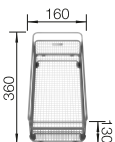

SUGGESTED OPTIONAL ACCESSORIES

Multifunctional wire basket
223 297