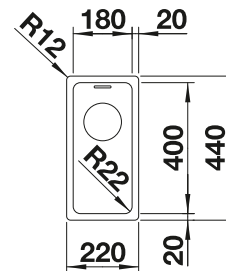

TECHNICAL DRAWING

Bowl depth 130 mm
Note: Installing a kitchen mixer tap, drain remote control or soap dispenser in laminate worktops requires a flexible sealing tape.

Please order drain connections for combinations of two individual bowls separately.