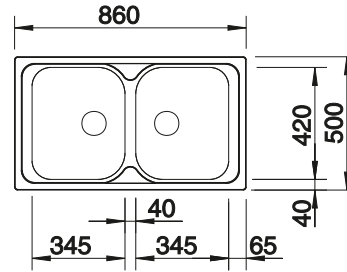

Bowl depth 160/160 mm

SUGGESTED OPTIONAL ACCESSORIES

Solid beech chopping board
218313

Plastic chopping board in white
217611

Crockery basket Stainless Steel
220573

BLANCO UNIT WITH TIPO 8

DARAS-S

see page 401