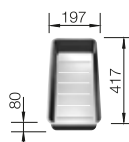

Multifunctional stainless steel colander
227 692