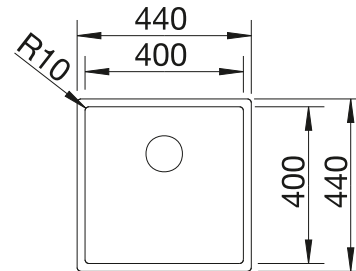

TECHNICAL DRAWING

Bowl depth 190 mm
Installing a kitchen mixer tap, drain remote control or soap dispenser in laminate worktops requires a flexible sealing tape

Please order drain connections for combinations of two individual bowls separately