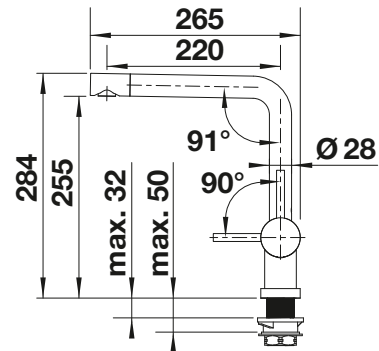

TECHNICAL DRAWING

Flowrate 14 (HP) / 5 (LP) l/min at 3 bar pressure

SCOPE OF SUPPLY

- 360° swivel spout for greater reach
- Ø 35 mm tap hole required
- With ceramic disk cartridge
- Patented jet regulator for markedly reduced scaling
- Flexible connector pipes, 950 mm long and 3/8" nut
- Stabilisation plate to increase the stability of the tap when fitted in stainless steel sinks

SUGGESTED OPTIONAL ACCESSORIES

Dirt filter for corner valve 128434	Jet regulator set for high-pressure mixer taps 521746

RECOMMENDATION SOAP DISPENSER

LATO Soap dispenser

see page 415