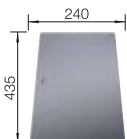

SUGGESTED OPTIONAL ACCESSORIES

Silver-coloured safety glass cutting board
227 697