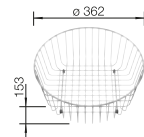

Stainless Steel Crockery basket

220574