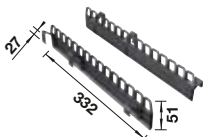

SUGGESTED OPTIONAL ACCESSORIES

SELECT Clip	Universal box - to hang in the 8-l, 15-l or 19-l bin	MOVEX
521 300	229 342	519 357