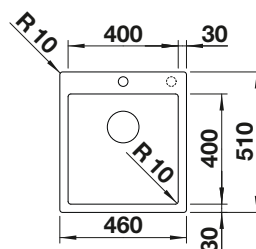

TECHNICAL DRAWING

Bowl depth 190 mm