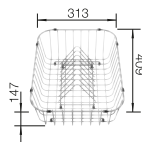

SUGGESTED OPTIONAL ACCESSORIES

Crockery basket with plate stack
507829

Drainer
230734