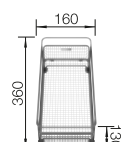

Multifunctional wire basket

223 297