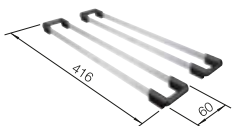

SUGGESTED OPTIONAL ACCESSORIES

Top rails

235906