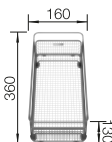

Multifunctional wire basket

223 297