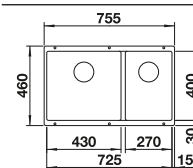

Bowl depth

200/200 mm

200/200 mm

BOWL RADIUS

R10

waste kit with space-saving pipe, waste connection, 2 x 3 1/2" InFino basket strainer, fixing kit

SCOPE OF SUPPLY
without remote controlPlanning Note:
Cut-out radius: 10 mm