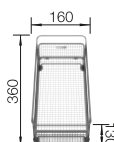

Multifunctional wire basket

223 297