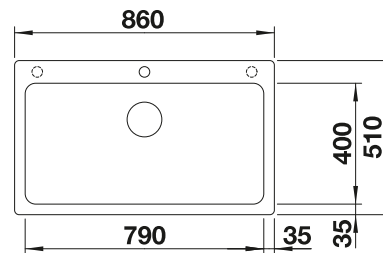

TECHNICAL DRAWING

○ Pre-drilled holes for tapping or drilling
Bowl depth 220 mm

SUGGESTED OPTIONAL ACCESSORIES

Top rails

235906

Solid beech chopping board

225362

Sink Drainer 2-in-1

527644

BLANCO UNIT WITH NAYA XL 9

LINUS-S

see page 375

FLEXON II Low 90/4

see page 433