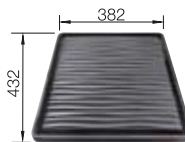

Drainer

230 734