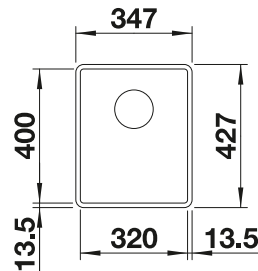

TECHNICAL DRAWING

Bowl depth 190 mm
For worktop thicknesses of 15 mm and over, a space for the overflow must be cut out on the underside.
Model-related detailed dimensions and drawings can be found with the cut-out information online at www.blanco.com.