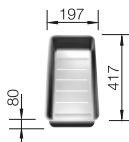

Multifunctional stainless steel colander
227 692