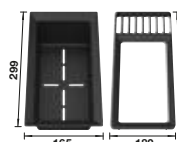

Sink Drainer 2-in-1
527 644