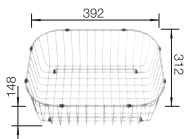

SUGGESTED OPTIONAL ACCESSORIES

Crockery basket Stainless
Steel
220573