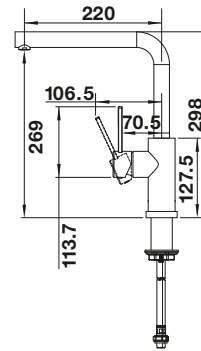

TECHNICAL DRAWING

Flowrate 10.5 (HP) / 5.2 (LP) l/min at 3 bar pressure