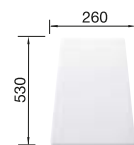

Plastic chopping board in white
217611