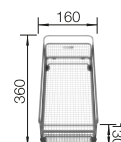

Multifunctional wire basket
223297