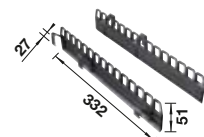

SUGGESTED OPTIONAL ACCESSORIES

AktivBio-Cover for 8l-Bin	Universal box - to hang in the 8-l, 15-l or 19-l bin	MOVEX	SELECT Clip
524220	229342	519357	521300