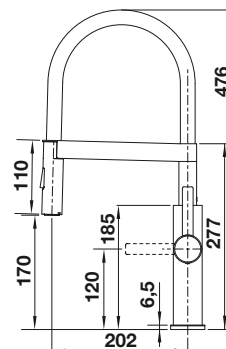

TECHNICAL DRAWING

Flowrate 9 l/min at 3 bar pressure

SCOPE OF SUPPLY

- 360° swivel spout for greater reach
- Ø 35 mm tap hole required
- With ceramic disk cartridge
- Patented jet regulator for markedly reduced scaling
- Spray made of metal
- Magnetized handspray holder for ease of use
- Black hose made of silicone
- Flexible connector pipes, 700 mm long and 3/8" nut
- Stabilisation plate to increase the stability of the tap when fitted in stainless steel sinks
- With non-return valve and thus guaranteed against reflux in accordance with EN 1717

SUGGESTED OPTIONAL ACCESSORIES

Dirt filter for corner valve
128434

RECOMMENDATION SOAP DISPENSER

PIONA Soap dispenser

see page 414