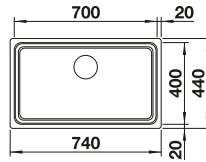

● satin polish

524 272

Bowl depth

190 mm

BOWL RADIUS