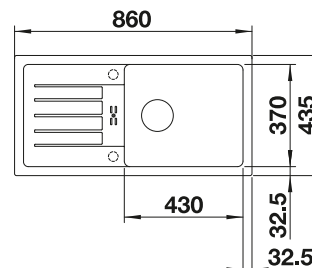

TECHNICAL DRAWING

○ Pre-drilled holes for tapping or drilling
Bowl depth 180 mm

SUGGESTED OPTIONAL ACCESSORIES

BLANCO UNIT WITH FAVUM XL 6 S

BLANCOWEGA-S II

BOTTON Pro 60/3 Manual

see page 398

see page 437