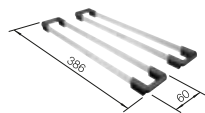

SCOPE OF SUPPLY

2 x ETAGON rails in stainless steel, waste kit with space-saving pipe,
3 ½" InFino basket strainer, fixing kit