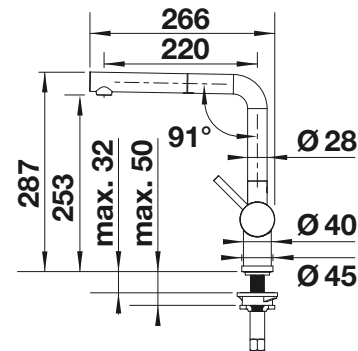

TECHNICAL DRAWING

Flowrate 9.56 l/min at 3 bar pressure

SCOPE OF SUPPLY

- 140° swivel spout for greater reach
- Ø 35 mm tap hole required
- With ceramic disk cartridge
- Patented jet regulator for markedly reduced scaling
- Spray made of metal
- Metal-sheathed spray hose
- BLANCO hose weight for extended reach
- Flexible connector pipes, 700 mm long and 3/8" nut
- Stabilisation plate to increase the stability of the tap when fitted in stainless steel sinks
- With non-return valve and thus guaranteed against reflux in accordance with EN 1717

SUGGESTED OPTIONAL ACCESSORIES

Dirt filter for corner valve
128 434

Jet regulator set for high-pressure mixer taps
521 746

Spray hose guide for kitchen mixer taps
511 920

RECOMMENDATION SOAP DISPENSER

LATO Soap dispenser

see page 415