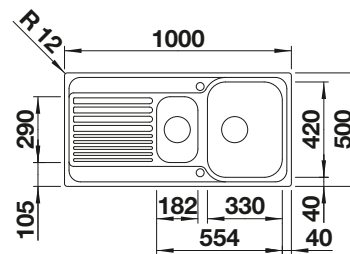

TECHNICAL DRAWING

Bowl depth 170/90 mm

600 mm

Stainless steel
sinks

6

SUGGESTED OPTIONAL ACCESSORIES

Solid beech chopping board
218313

Crockery basket Stainless Steel
220573

Plastic chopping board in white
217611

BLANCO UNIT WITH TIPO II 6 S

DARAS-S

see page 401

SINGOLO XL

see page 440