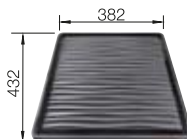

160

BLANCO

You will find detailed dimensions and drawings with cut-out details on the Internet at www.blanco.com.
Information on Regulation (EG) 1907/2006 (REACH) can be found in the service chapter.