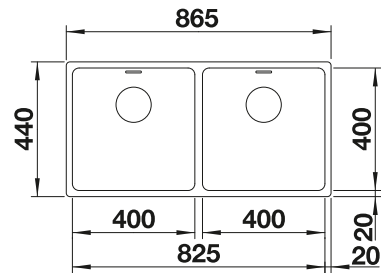

TECHNICAL DRAWING

Bowl depth 190/190 mm

SUGGESTED OPTIONAL ACCESSORIES

Ash compound chopping board
230700

Multifunctional stainless steel colander
227692

Multifunctional wire basket
223297

BLANCO UNIT WITH ANDANO 400/400-U

SONEA-S Flexo

see page 358

FLEXON II Low 90/4

see page 433