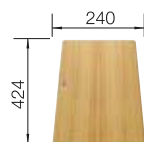

SUGGESTED OPTIONAL ACCESSORIES

Ash compound chopping board
230 700