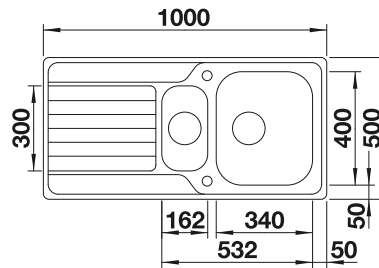

600 mm

Stainless steel sinks

6

SUGGESTED OPTIONAL ACCESSORIES

Solid beech chopping board
218313

Plastic chopping board in white
217611

Crockery basket Stainless Steel
220573

BLANCO UNIT WITH DINAS 6 S