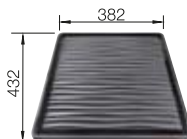

Drainer

230734