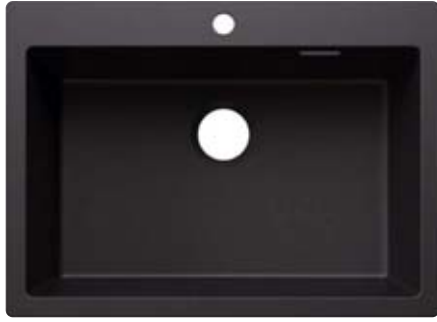

FLEXON II Low 80/3

see page 433

PLEON 8 FOR COLOURED COMPONENTS SILGRANIT

- Maximum colour flexibility by choosing complementing waste fitting set in satin gold, black matt, satin dark steel or satin platinum metal finishes (to be ordered with separate article number)
- Timelessly elegant, straight-lined design
- Single bowl with maximum volume thanks to particularly deep bowl
- Continuous, generous tap ledge and low-profile rim
- Easy to clean, flowing transition from the sink's rim to the tap ledge