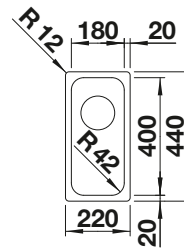

TECHNICAL DRAWING

Bowl depth 125 mm
Note: Installing a kitchen mixer tap, drain remote control or soap dispenser in laminate worktops requires a flexible sealing tape.

Please order drain connections for combinations of two individual bowls separately.