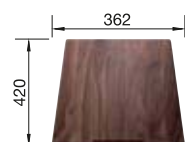

SUGGESTED OPTIONAL ACCESSORIES

Wooden chopping board

223 074