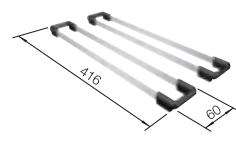

Top rails

235 906