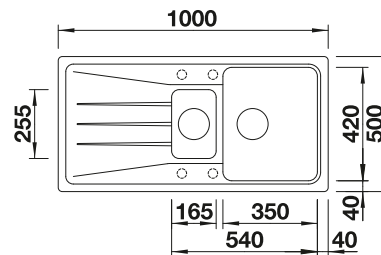

TECHNICAL DRAWING

Pre-drilled holes for tapping or drilling
Bowl depth 190/120 mm

SUGGESTED OPTIONAL ACCESSORIES

Solid beech chopping board
218313

Plastic chopping board in white
217611

Multifunctional colander
231178

BLANCO UNIT WITH SONA 6 S

KANO-S

see page 387

BOTTON Pro 60/3 Automatic

see page 436