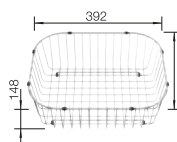

800 mm

Stainless steel sinks

6

SUGGESTED OPTIONAL ACCESSORIES

Solid beech chopping board
218313

Plastic chopping board in white
217611

Crockery basket Stainless Steel
220573

BLANCO UNIT WITH DINAS 8 S