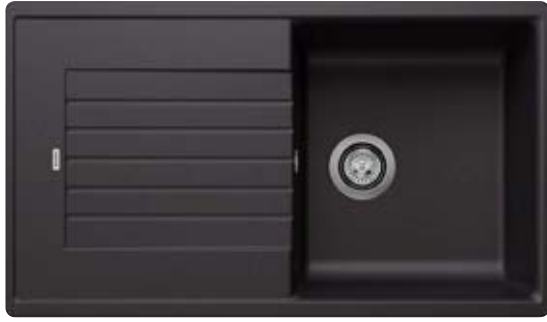

Solid beech chopping board
218313

Plastic chopping board in white
217611

Multifunctional wire basket
223297

BLANCO UNIT WITH SONA 5 S

KANO
see page 389

SELECT II 50/3
see page 429

ZIA 5 S SILGRANIT

- Modern design with clear lines
- Straight-lined outer contour emphasised by the narrow rim
- Spacious bowl for comfortable working
- Characteristic tap ledge as a frame that enlarges the drainer