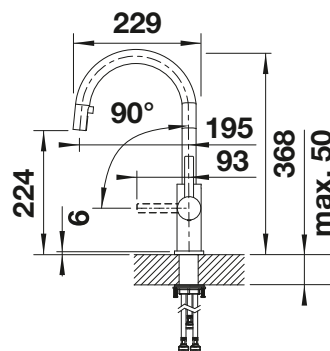

TECHNICAL DRAWING

Flowrate 8.5 (HP) / 5 (LP) l/min at 3 bar pressure