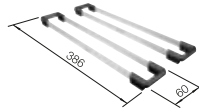

SCOPE OF SUPPLY

InFino drain system
without remote control

2 x ETAGON rails in stainless steel, waste kit with space-saving pipe, 3 1/2" InFino basket strainer, fixing kit

2 x ETAGON rails

SUGGESTED OPTIONAL ACCESSORIES

BLANCO UNIT WITH ETAGON 700-U

Ash compound chopping
board
230 700

Multifunctional colander
231 396

Drainer
230 734

drink.filter EVOL-S Pro
see page 334

FLEXON II Low 80/3
see page 433