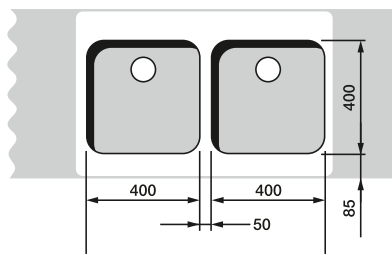

SUPRA 400-U + SUPRA 400-U +
Bowl connection 225088