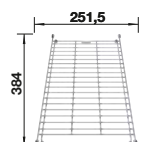

SUGGESTED OPTIONAL ACCESSORIES

Floating grid

234 795