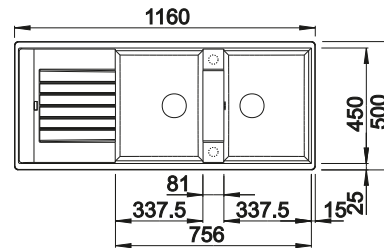

TECHNICAL DRAWING

Pre-drilled holes for tapping or drilling
Bowl depth 190/190 mm

SUGGESTED OPTIONAL ACCESSORIES

Solid beech chopping board
218313

Plastic chopping board in white
217611

Multifunctional wire basket
223297

BLANCO UNIT WITH ZIA 8 S

KANO-S

see page 387

SOLON-IF

see page 439