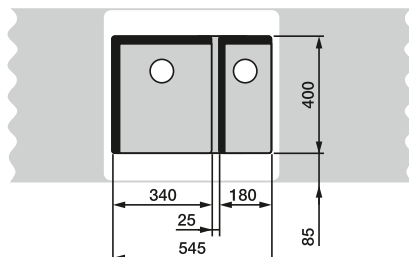

BLANCO ANDANO

60 cm cabinet

ANDANO 340/180-U

70/80 cm cabinet

ANDANO 400-U + ANDANO 180-U +
Bowl connection 225088

80 cm cabinet

ANDANO 340-U + ANDANO 340-U +
Bowl connection 225088

90 cm cabinet