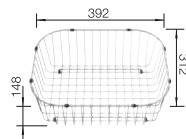

SUGGESTED OPTIONAL ACCESSORIES

Crockery basket Stainless
Steel
220573