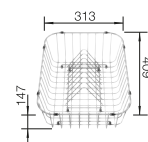

Crockery basket with plate stack

507 829