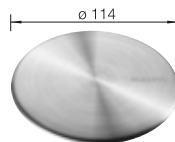

SUGGESTED OPTIONAL ACCESSORIES

TORRE Soap dispenser   CapFlow
512593   517666