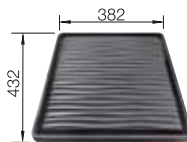

ETAGON 500-U STAINLESS STEEL

600 mm

- Generous staggered bowl with added functionality
- Integrated step creates an additional functional level
- Clever system concept with versatile ETAGON rails
- High-quality features with the covered C-overflow and InFino drain system – elegantly integrated and easy-care

Undermount

Stainless steel
bowls

CABINET SIZE MM

600

ETAGON 500-U

● satin polish

521 841

Bowl depth

190 mm

BOWL RADIUS

SCOPE OF SUPPLY

InFino drain system
without remote control

2 x ETAGON rails in stainless steel, waste kit with space-saving pipe, 3 1/2" InFino basket strainer, fixing kit

2 x ETAGON rails

SUGGESTED OPTIONAL ACCESSORIES

BLANCO UNIT WITH ETAGON 500-U

Ash compound chopping board
230 700

Multifunctional colander
231 396

Drainer
230 734

drink.filter EVOL-S Pro

SELECT II 60/3

see page 334

see page 426