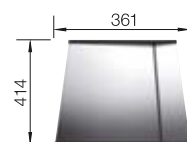

Lay-on drainer

223 067