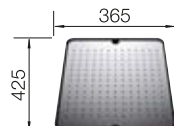

SUGGESTED OPTIONAL ACCESSORIES

Bamboo chopping board

239 449

Top rails

235 906

Draining tray

513 485

BLANCO UNIT WITH SOLIS 700-IF/A