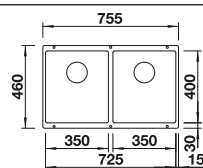

Bowl left

black

525 987

525 991

anthracite

523 574

523 151

rock grey

523 575

523 152

volcano grey

527 347

527 350

white

523 578

523 155

soft white

527 164

527 167

tartufo

523 581

523 158

coffee

523 583

523 160

Bowl depth

200/200 mm

200/200 mm

BOWL RADIUS

R10