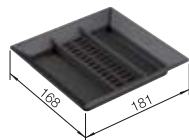

AKTIVBIO COVER

- AktivBio-Cover for 6l-Bin
- available for SELECT II and FLEXON II 6 l bins
- black
- plastic
- 168 x 181 mm

524219