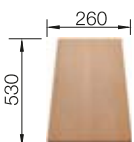

600 mm

Stainless steel sinks

6

SUGGESTED OPTIONAL ACCESSORIES

Solid beech chopping board
218313

Plastic chopping board in white
217611

Crockery basket Stainless Steel
220573

BLANCO UNIT WITH TIPO XL 6 S