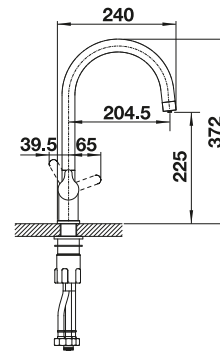

TECHNICAL DRAWING

Flowrate 13.5 l/min at 3 bar pressure

SCOPE OF SUPPLY

- 360° swivel spout for greater reach
- Ø 35 mm tap hole required
- Ceramic valve and disk cartridge
- Patented jet regulator for markedly reduced scaling
- Flexible connector pipes, 500 mm long and 3/8" nut
- Stabilisation plate to increase the stability of the tap when fitted in stainless steel sinks
- Filter system not included

SUGGESTED OPTIONAL ACCESSORIES

Drink Filter Set Soft L 527 453
Dirt filter for corner valve 128 434

RECOMMENDATION SOAP DISPENSER

LATO Soap dispenser

see page 415