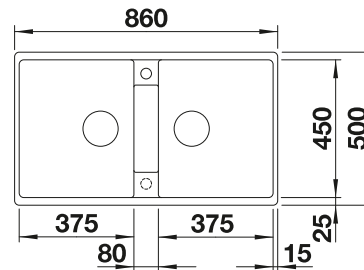

TECHNICAL DRAWING

○ Pre-drilled holes for tapping or drilling
Bowl depth 190/190 mm

SUGGESTED OPTIONAL ACCESSORIES

Solid beech chopping board
218313

Plastic chopping board in white
217611

Multifunctional wire basket
223297

BLANCO UNIT WITH ZIA 9

KANO-S

see page 387

BOTTON II 30/2

see page 438