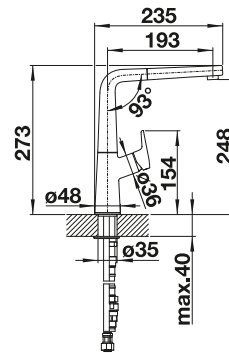

TECHNICAL DRAWING

Flowrate 8.62 l/min at 3 bar pressure

SCOPE OF SUPPLY

- 190° swivel spout for greater reach
- Ø 35 mm tap hole required
- With ceramic disk cartridge
- Patented jet regulator for markedly reduced scaling
- Spray made of metal
- Metal-sheathed spray hose
- Hose weight for reliable retraction
- Flexible connector pipes, 500 mm long and 3/8" nut
- Stabilisation plate to increase the stability of the tap when fitted in stainless steel sinks
- With non-return valve and thus guaranteed against reflux in accordance with EN 1717

SUGGESTED OPTIONAL ACCESSORIES

Dirt filter for corner valve 128 434	Spray hose guide for kitchen mixer taps 511 920

RECOMMENDATION SOAP DISPENSER

LATO Soap dispenser

see page 415