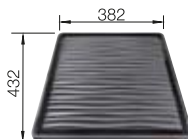

2 x ETAGON rails

see page

TECHNICAL DRAWING

Bowl depth 200 mm
Cut-out radius: 20 mm
Drainage components must be ordered separately.

SUGGESTED OPTIONAL ACCESSORIES

Ash compound chopping board
230 700

Drainer
230 734