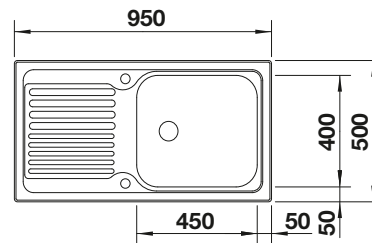

600 mm

Stainless steel sinks

6

SUGGESTED OPTIONAL ACCESSORIES

Solid beech chopping board
218313

Plastic chopping board in white
217611

Crockery basket Stainless Steel
220573

BLANCO UNIT WITH TIPO XL 6 S