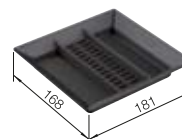

SUGGESTED OPTIONAL ACCESSORIES

SELECT Clip	MOVEX	SELECT AutoMove	AktivBio-Cover for 6l-Bin	bin lid 15 liter
521 300	519 357	521 301*	524 219	229 338