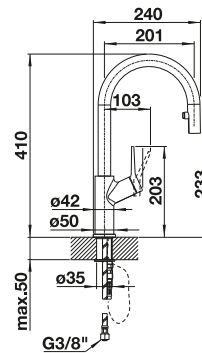

TECHNICAL DRAWING

Flowrate 9 l/min at 3 bar pressure

SCOPE OF SUPPLY

- 190° swivel spout for greater reach
- Ø 35 mm tap hole required
- With ceramic disk cartridge
- Patented jet regulator for markedly reduced scaling
- Spray made of plastic
- Hidden spray with change-over button on the back
- Nylon-sheathed spray hose
- Hose weight for reliable retraction
- Flexible connector pipes, 500 mm long and 3/8" nut
- Stabilisation plate to increase the stability of the tap when fitted in stainless steel sinks
- With non-return valve and thus guaranteed against reflux in accordance with EN 1717

SUGGESTED OPTIONAL ACCESSORIES

Dirt filter for corner valve 128 434	Spray hose guide for kitchen mixer taps 511 920

RECOMMENDATION SOAP DISPENSER

LATO Soap dispenser

see page 415