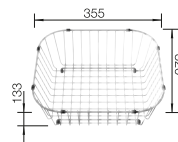

Crockery basket

514 238