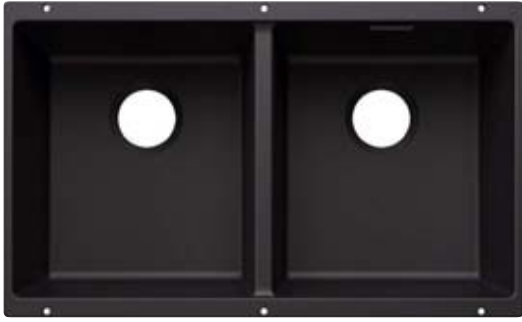

Multifunctional colander
227 689

BLANCO UNIT WITH ETAGON 700-U FOR COLOURED COMPONENTS

FONTAS-S II Filter

see page 341

FLEXON II Low 80/3

see page 433

SUBLINE 350/350-U FOR COLOURED COMPONENTS SILGRANIT

- Maximum colour flexibility by choosing complementing waste fitting set in satin gold, black matt, satin dark steel or satin platinum metal finishes (to be ordered with separate article number)
- Undermount bowl for discerning demands on design
- Timelessly elegant, contoured bowl design
- 2 in 1: two bowls, one cut-out panel and only one mounting procedure
- Entire system for a wide variety of plans featuring large and small bowls