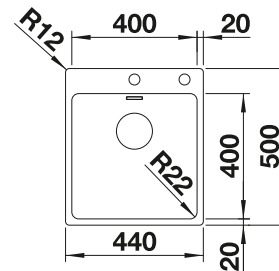

TECHNICAL DRAWING

Bowl depth 190 mm
Note: Additional drill hole possible. The subsequent drill hole should be carried out by a specialist company.