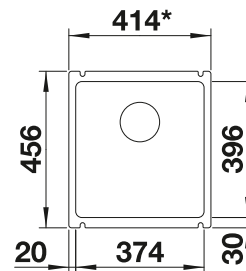

TECHNICAL DRAWING

Bowl depth 185 mm
Cut-out radius: 15 mm

Note: minimum worktop thickness 25 mm. Please follow the assembly instructions.