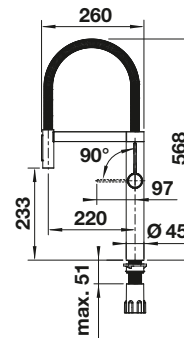

Power supply required

Senso

Extendable spray

PVD

TECHNICAL DRAWING

PVD steel

527 462

Not available for APAC.