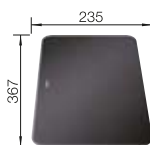

Glass cutting board black
233677