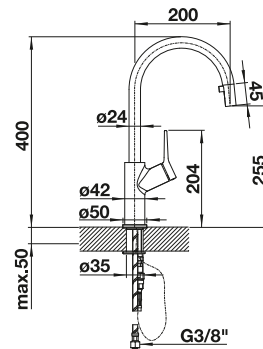

TECHNICAL DRAWING

Flowrate 9.14 l/min at 3 bar pressure