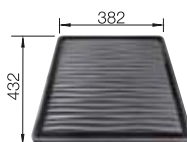

600 mm

Ceramic bowls

4

SUGGESTED OPTIONAL ACCESSORIES

Solid beech chopping board
514544

Stainless steel colander folded
514542

Drainer
230734

BLANCO UNIT WITH SUBLINE-U