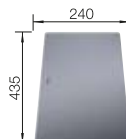

Silver-coloured safety glass cutting board
227 697