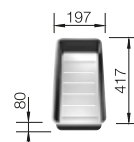

Multifunctional stainless steel colander
227692