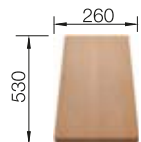

525322

SCOPE OF SUPPLY

waste kit with space-saving pipe, 3 1/2" basket strainer

TECHNICAL DRAWING

Bowl depth 158 mm

SUGGESTED OPTIONAL ACCESSORIES

Solid beech chopping board
218313

Plastic chopping board in white
217611