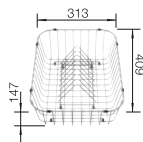

280

BLANCO

Plastic chopping board in white
217611

Crockery basket with plate stack
507829

BLANCO UNIT WITH ZIA 45 S COMPACT

KANO

see page 389

BOTTON II 30/2