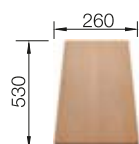

SUGGESTED OPTIONAL ACCESSORIES

Solid beech chopping board

218313

Plastic chopping board in
white

217611

Corner caddy

235866

BLANCO UNIT WITH PLEON 9