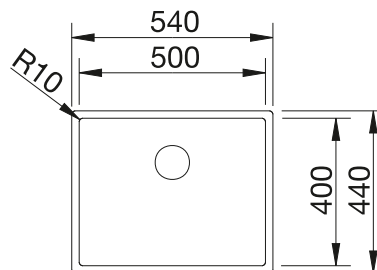

TECHNICAL DRAWING

Bowl depth 190 mm

SUGGESTED OPTIONAL ACCESSORIES

Wooden chopping board

223074

Lay-on drainer

223067

Multifunctional wire basket

223297

BLANCO UNIT WITH CLARON 500-U DURINOX

drink.filter EVOL-S Pro

see page 334

SELECT II 60/3

see page 426