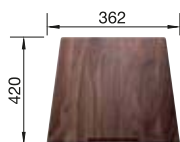

Wooden chopping board

223 074

Colander stainless steel

219 649

Lay-on drainer

223 067

BLANCO UNIT WITH CLARON 700-IF/A

drink.filter EVOL-S Pro