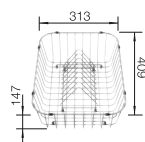

Crockery basket with plate stack
507 829