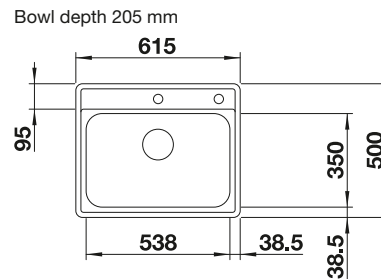

TECHNICAL DRAWING

SUGGESTED OPTIONAL ACCESSORIES

Crockery basket with plate stack 507 829	Drainer 230 734

BLANCO UNIT WITH LEMIS 6-IF

KANO-S see page 386	SELECT II 60/2 see page 426