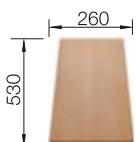

Plastic chopping board in white
217611

Corner caddy
235866

BLANCO UNIT WITH METRA 45 S COMPACT

LINUS

see page 378

SELECT II 45/2

see page 429

276