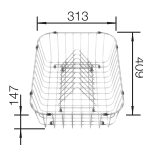

Crockery basket with plate stack
507829