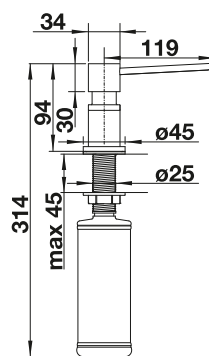

TECHNICAL DRAWING

Please note: Additional hole (Ø 35 mm) required
Contains: 300 ml