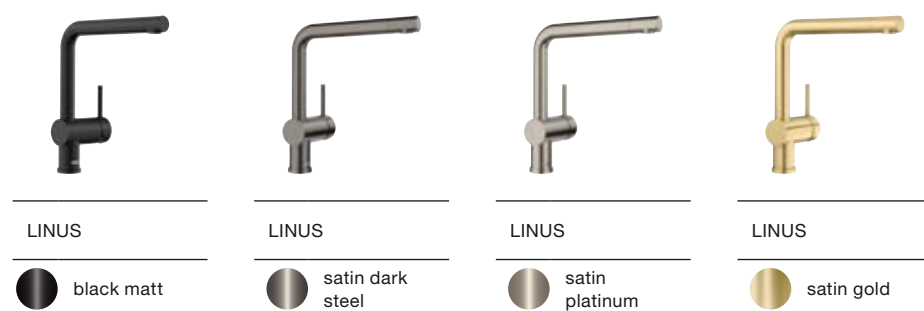

3. Select the matching tap or drink system