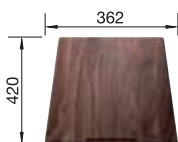

SUGGESTED OPTIONAL ACCESSORIES

Wooden chopping board

223074

Lay-on drainer

223067

Foldable Grid

238482

BLANCO UNIT WITH CLARON 340-IF DURINOX