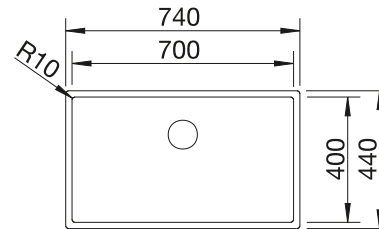

TECHNICAL DRAWING

Bowl depth 190 mm
Installing a kitchen mixer tap, drain remote control or soap dispenser in laminate worktops requires a flexible sealing tape