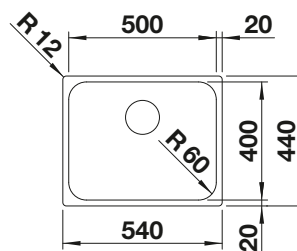

- Selective range of bowls in a pleasing design
- Elegant IF flat-rim for flushmount and for installation from above
- Practical accessory optional available

600 cabinet size mm | Flat rim IF

600 mm

Stainless steel bowls

3

SURFACE	SCOPE OF SUPPLY	
● brushed finish	w/o drain remote control	526351
SCOPE OF SUPPLY	TECHNICAL DRAWING	

waste kit with space-saving pipe, 3 1/2" basket strainer, fixing kit

Bowl depth 175 mm
Note: Installing a kitchen mixer tap, drain remote control or soap dispenser in laminate worktops requires a flexible sealing tape.

Please order drain connections for combinations of two individual bowls separately.