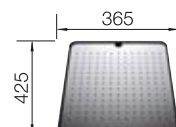

SUGGESTED OPTIONAL ACCESSORIES

Bamboo chopping board

239 449

Top rails

235 906

Draining tray

513 485

BLANCO UNIT WITH SOLIS-IF/A