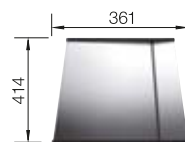

Wooden chopping board

223 074

Colander stainless steel

219 649

Lay-on drainer

223 067

BLANCO UNIT WITH CLARON 700-IF/A

drink.filter EVOL-S Pro