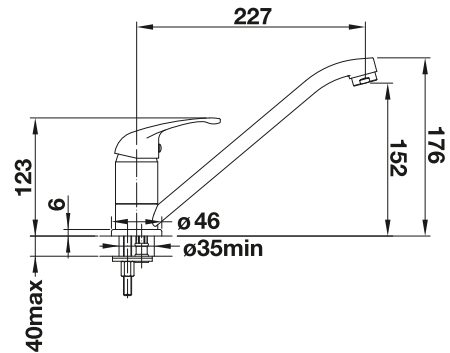

TECHNICAL DRAWING

Flowrate 15.4 (HP) / 6.2 (LP) l/min at 3 bar pressure

SCOPE OF SUPPLY

- 360° swivel spout for greater reach
- Ø 35 mm tap hole required
- With ceramic disk cartridge
- Patented jet regulator for markedly reduced scaling
- Flexible connector pipes, 500 mm long and 3/8" nut
- Stabilisation plate to increase the stability of the tap when fitted in stainless steel sinks

SUGGESTED OPTIONAL ACCESSORIES

Dirt filter for corner valve 128 434	Jet regulator set for high-pressure mixer taps 521 746

RECOMMENDATION SOAP DISPENSER

LATO Soap dispenser

see page 415