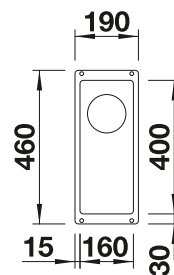

TECHNICAL DRAWING

Bowl depth 130 mm
Cut-out radius: 10 mm
Please order waste connections for combinations of two individual bowls separately.