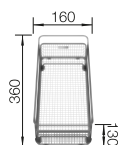

Multifunctional wire basket
223297