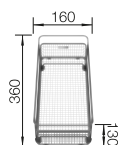

Solid beech chopping board
218313

Plastic chopping board in white
217611

Multifunctional wire basket
223297

BLANCO UNIT WITH ZIA 40 S

KANO

see page 389

BOTTON II 30/2

see page 438