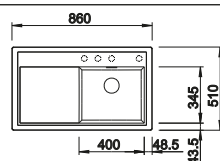

Bowl right

Bowl left

● black

526 037

526 034

● anthracite

523 781

523 850

● rock grey

523 785

523 851

● volcano grey

527 361

527 359

● white

523 788

523 854

● soft white

527 178

527 176

● tartufo

523 796

523 859

● coffee

523 798

523 861

Bowl depth

190 mm

190 mm

○
Pre-drilled holes for tapping
or drilling