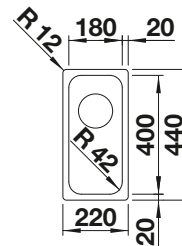

TECHNICAL DRAWING

Bowl depth 125 mm
Note: Please order drain connections for combinations of two individual bowls separately.