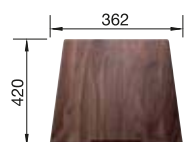

SUGGESTED OPTIONAL ACCESSORIES

Wooden chopping board

223 074

Colander stainless steel

219 649

Lay-on drainer

223 067

BLANCO UNIT WITH CLARON 700-IF