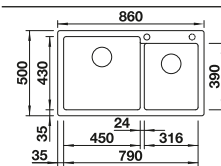

PLEON 9 SILGRANIT

- Timelessly elegant, straight-lined design
- Spacious tap ledge and low-profile rim
- Easy to clean, flowing transition from the sink's rim to the tap ledge
- High-quality features with the covered C-overflow and InFino drain system – elegantly integrated and easy-care

Installation
from above

CABINET SIZE MM

900

900

PLEON 9

Bowl right

Bowl left

● black

525 958

527 636

● anthracite

523 057

527 637

● rock grey

523 058

527 638

● volcano grey

527 325

527 639

● white

523 061

527 640

● soft white

527 142

527 641

● tartufo

523 064

527 642

● coffee

523 066

527 643

Bowl depth

220/220 mm

220/220 mm

○
Pre-drilled holes for tapping
or drilling

BOWL RADIUS

R15

SCOPE OF SUPPLY
InFino drain system without
remote control

waste kit with space-saving pipe, 2 x 3 1/2" InFino basket strainer

SUGGESTED OPTIONAL ACCESSORIES

Solid beech chopping board

218313

Plastic chopping board in
white

217611

Corner caddy

235866

BLANCO UNIT WITH PLEON 9

LINUS-S

see page 375

BOTTON II 30/2

see page 438