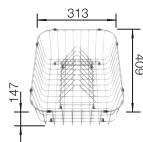

Crockery basket with plate stack
507829