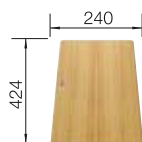

Ash compound chopping board
230700