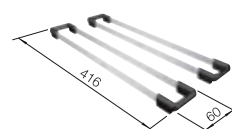

Top rails

235 906