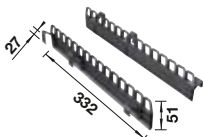

SUGGESTED OPTIONAL ACCESSORIES

SELECT Clip	Universal box - to hang in the 8-l, 15-l or 19-l bin	AktivBio-Cover for 8l-Bin	MOVEX
521300	229342	524220	519357