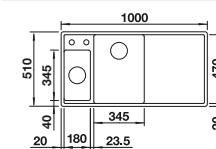

Bowl right

Bowl left

black

525 850

525 848

anthracite

523 472

524 653

rock grey

523 473

524 654

volcano grey

527 228

527 226

white

523 477

524 657

soft white

527 045

527 043

tartufo

523 480

524 660

coffee

523 482

524 662

Bowl depth

190/145 mm

190/145 mm