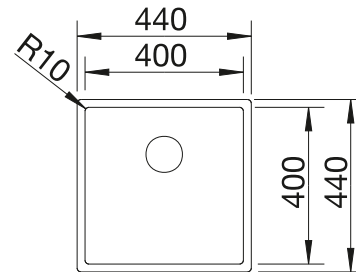

TECHNICAL DRAWING

Bowl depth 190 mm
Please order drain connections for combinations of two individual bowls separately