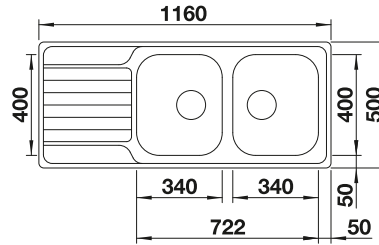

- Harmonious, timeless design
- With two roomy bowls
- Spacious draining area
- Can be installed reversibly
- 3 1/2" basket strainer

800 cabinet size mm | Installation from above

SURFACE	SCOPE OF SUPPLY	REVERSIBLE
brushed finish	w/o drain remote control	523376

SCOPE OF SUPPLY	TECHNICAL DRAWING
waste kit with space-saving pipe, 2 x 3 1/2" basket strainer, seal	Bowl depth 195/195 mm