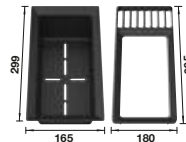

- Multi-use frame and colander combination with integrated draining area
- Increased storage and organisation perfectly matching ADIRA XL 6 S and 45 S sinks and SELECT II and FLEXON II systems
- Universal sizing allows use with other sinks of 400 mm width, made of food grade and dishwasher-proof material

SINK DRAINER 2-IN-1

- Sink Drainer 2-in-1
- Available to purchase in the BLANCO shop
- greyish black
- plastic
- 395 x 180 mm

527 644