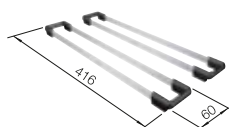

Top rails
235 906