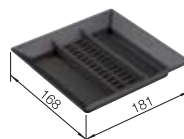

SUGGESTED OPTIONAL ACCESSORIES

SELECT Clip	Universal box - to hang in the 8-l, 15-l or 19-l bin	AktivBio-Cover for 6l-Bin	bin lid 15 liter	MOVEX
521300	229342	524219	229338	519357