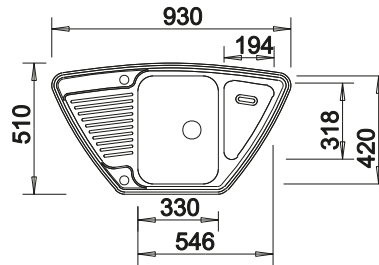

- Functional design
- Large bowl sizes
- Practical outlet
- With 3 1/2" basket strainer
- With drain remote control

900
x
900

corner cabinet
size mm

Installation
from above

SURFACE	SCOPE OF SUPPLY	BOWL CENTRED
natural finish	with drain remote control	526338

SCOPE OF SUPPLY	TECHNICAL DRAWING	

waste kit with space-saving pipe, 3 1/2" basket strainer with drain remote control (rotary switch)

Bowl depth 165/30 mm
Cut-out by template.