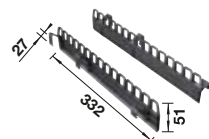

SUGGESTED OPTIONAL ACCESSORIES

SELECT Clip	Plastic sorting basket with lid	MOVEX
521300	235845	519357