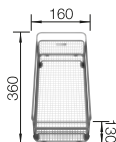

Multifunctional wire basket
223297