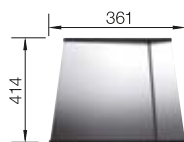

SUGGESTED OPTIONAL ACCESSORIES

Wooden chopping board

223074

Lay-on drainer

223067

Foldable Grid

238482

BLANCO UNIT WITH CLARON 340-IF DURINOX