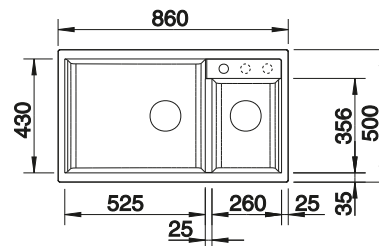

TECHNICAL DRAWING

Pre-drilled holes for tapping or drilling
Bowl depth 190/190 mm

SUGGESTED OPTIONAL ACCESSORIES

Solid beech chopping board
218313

Plastic chopping board in white
217611

Corner caddy
235866

BLANCO UNIT WITH METRA 9

LINUS-S
see page 375

BOTTON II 30/2
see page 438