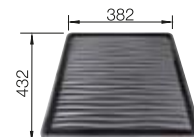

Drainer

230734