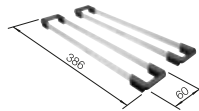

Bowl depth

190 mm

BOWL RADIUS

SCOPE OF SUPPLY

InFino drain system with remote control

2 x ETAGON rails in stainless steel, waste kit with space-saving pipe, 3 1/2" InFino basket strainer with drain remote control (pop-up, chrome-plated), fixing kit
Additional drill hole possible. The subsequent drill hole should be carried out by a specialist company.