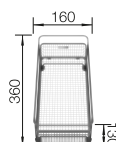

Multifunctional wire basket
223 297