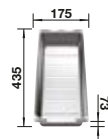

Multifunctional colander

227 689