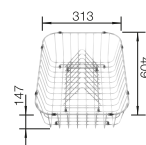

Crockery basket with plate stack

507 829