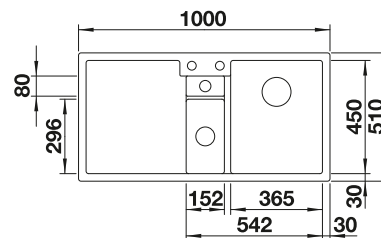

Plastic sorting basket with lid

TECHNICAL DRAWING

Bowl depth 190/155/45 mm

SUGGESTED OPTIONAL ACCESSORIES

Chopping board

235 844

250

BLANCO