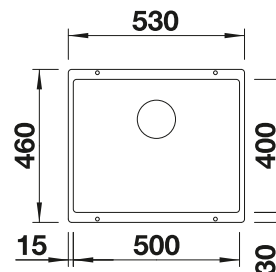

TECHNICAL DRAWING

Bowl depth 190 mm
Cut-out radius: 10 mm
Drainage components must be ordered separately.
Please order drain connections for combinations of two individual bowls separately.