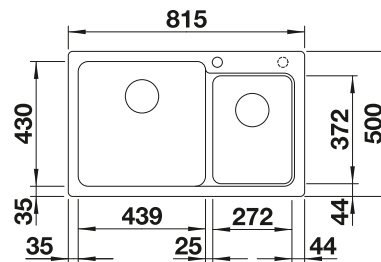

TECHNICAL DRAWING

Pre-drilled holes for tapping or drilling
Bowl depth 200/200 mm

SUGGESTED OPTIONAL ACCESSORIES

Solid beech chopping board

218313

Crockery basket

231693

Plastic chopping board in white

217611

BLANCO UNIT WITH NAYA 8

KANO-S

see page 387

BOTTON II 30/2

see page 438