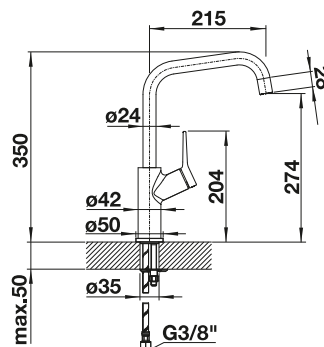

TECHNICAL DRAWING

Flowrate 11.85 l/min at 3 bar pressure