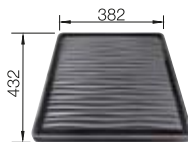

SUGGESTED OPTIONAL ACCESSORIES

Crockery basket with plate stack
507829

Drainer
230734