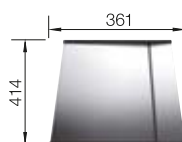

Lay-on drainer

223067