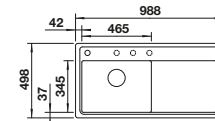

Bowl right

Bowl left

● black

526 068

526 065

● anthracite

523 902

523 924

● rock grey

523 903

523 926

● volcano grey

527 375

527 374

● white

523 905

523 929

● soft white

527 192

527 191

● coffee

523 908

523 933

Bowl depth

190 mm

190 mm

○
Pre-drilled holes for tapping or drilling

SCOPE OF SUPPLY
InFino drain system with remote control

waste kit with space-saving pipe, 3 1/2" InFino basket strainer with drain remote control (rotary switch)