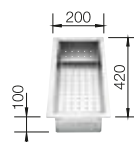

SUGGESTED OPTIONAL ACCESSORIES

Wooden chopping board

223 074

Colander stainless steel

219 649

Lay-on drainer

223 067

BLANCO UNIT WITH CLARON 400-IF