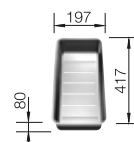

Multifunctional stainless steel colander
227692