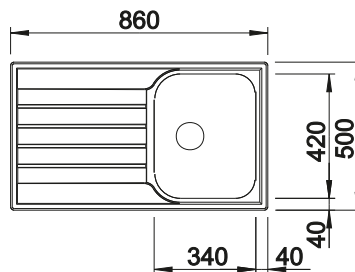

- Spacious drainer
- With 3 1/2" stainless steel basket strainer

450 cabinet size mm | Installation from above

SURFACE	SCOPE OF SUPPLY	REVERSIBLE
brushed finish	w/o drain remote control	514786

SCOPE OF SUPPLY	TECHNICAL DRAWING
waste kit with space-saving pipe, 3 1/2" basket strainer, seal	Bowl depth 170 mm