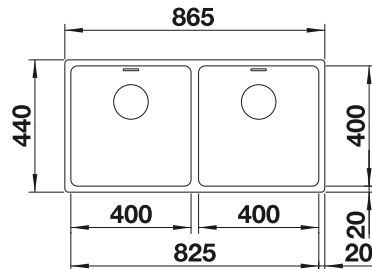

TECHNICAL DRAWING

Bowl depth 190/190 mm
Note: Installing a kitchen mixer tap, drain remote control or soap dispenser in laminate worktops requires a flexible sealing tape.