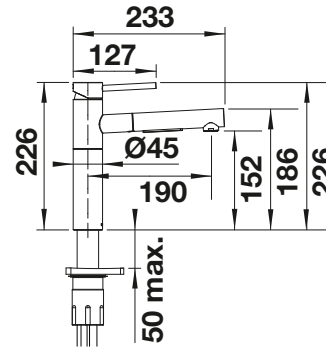

TECHNICAL DRAWING

Flowrate 7.9 l/min at 3 bar pressure

SCOPE OF SUPPLY

- 140° swivel spout for greater reach
- Ø 35 mm tap hole required
- Easy and fast professional mixer tap installation with the BLANCOlock
- With ceramic disk cartridge
- Clear stream aerator
- Spray made of metal
- Nylon-sheathed spray hose
- Hose weight for reliable retraction
- Flexible connector pipes, 700 mm long and 3/8" nut
- Stabilisation plate to increase the stability of the tap when fitted in stainless steel sinks
- With non-return valve and thus guaranteed against reflux in accordance with EN 1717

SUGGESTED OPTIONAL ACCESSORIES

Dirt filter for corner valve 128 434	Spray hose guide for kitchen mixer taps 511 920

RECOMMENDATION SOAP DISPENSER

LATO Soap dispenser

see page 415