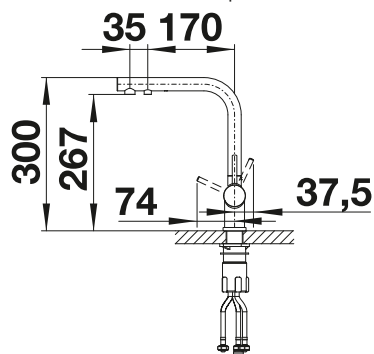

TECHNICAL DRAWING

Flowrate 9.5 l/min at 3 bar pressure

SCOPE OF SUPPLY

- 360° swivel spout for greater reach
- Ø 35 mm tap hole required
- Ceramic valve and disk cartridge
- Clear stream aerator
- Flexible connector pipes, 500 mm long and 3/8" nut
- Stabilisation plate to increase the stability of the tap when fitted in stainless steel sinks
- Filter system not included

SUGGESTED OPTIONAL ACCESSORIES

Drink Filter Set Soft L	Dirt filter for corner valve
527 453	128 434

RECOMMENDATION SOAP DISPENSER

LATO Soap dispenser

see page 415