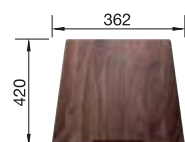

SUGGESTED OPTIONAL ACCESSORIES

Wooden chopping board

223074