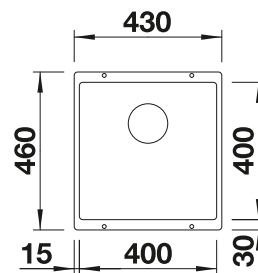

TECHNICAL DRAWING

Bowl depth 190 mm
Cut-out radius: 10 mm
Please order waste connections for combinations of two individual bowls separately.