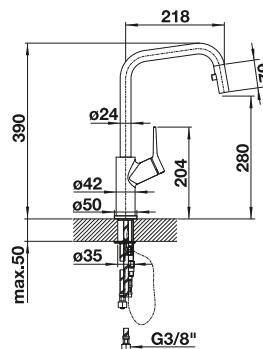

TECHNICAL DRAWING

Flowrate 9.14 l/min at 3 bar pressure

JURENA

- Distinctive design
- High outlet for easy filling of pots and vases
- High positioned, ergonomic control lever

Solid
spout

METALLIC SURFACE

 chrome	520 764
--	---------