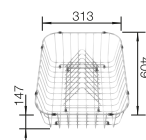

Crockery basket with plate stack
507829