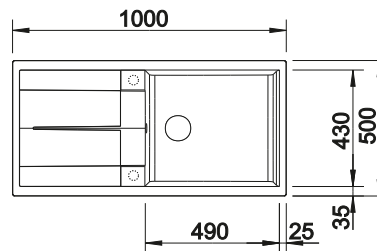

○ Pre-drilled holes for tapping or drilling
Bowl depth 190 mm

SUGGESTED OPTIONAL ACCESSORIES

Solid beech chopping board
218313

Plastic chopping board in white
217611

Corner caddy
235866

BLANCO UNIT WITH METRA XL 6 S