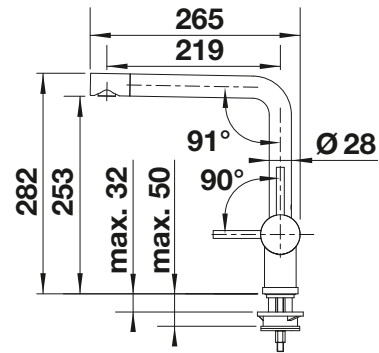

TECHNICAL DRAWING

Flowrate 14.4 (HP) / 7 (LP) l/min at 3 bar pressure

SCOPE OF SUPPLY

- 360° swivel spout for greater reach
- Ø 35 mm tap hole required
- With ceramic disk cartridge
- Patented jet regulator for markedly reduced scaling
- Flexible connector pipes, 700 mm long and 3/8" nut
- Stabilisation plate to increase the stability of the tap when fitted in stainless steel sinks

SUGGESTED OPTIONAL ACCESSORIES

Dirt filter for corner valve 128 434	Jet regulator set for high-pressure mixer taps 521 746

RECOMMENDATION SOAP DISPENSER

LATO Soap dispenser

see page 415