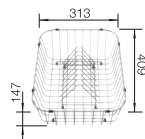

Crockery basket with plate stack
507 829