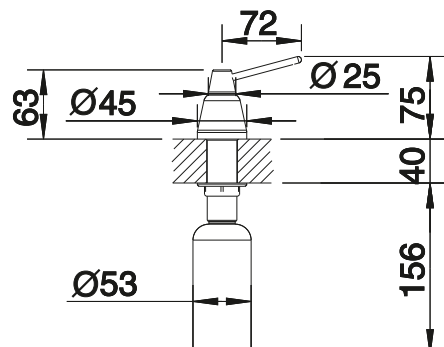

TECHNICAL DRAWING

- Content: 250 ml
- Additional Ø 35 mm hole required