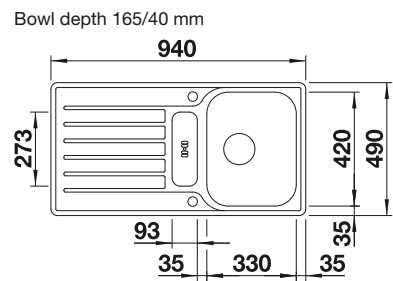

500 mm

Stainless steel sinks
6

SUGGESTED OPTIONAL ACCESSORIES	BLANCO UNIT WITH LANTOS 5 S-IF	

Crockery basket Stainless Steel
220573

BLANCOWEGA II see page 399	SELECT II 50/2 see page 429

You will find detailed dimensions and drawings with cut-out details on the Internet at www.blanco.com. Information on Regulation (EG) 1907/2006 (REACH) can be found in the service chapter.