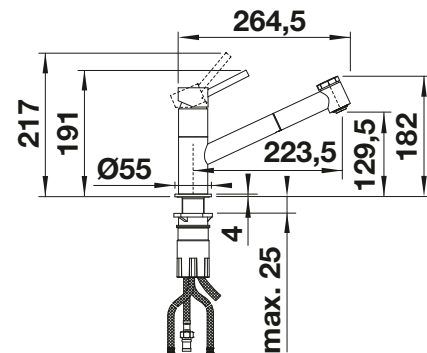

TECHNICAL DRAWING

Flowrate 7.65 l/min at 3 bar pressure

SCOPE OF SUPPLY

- 120° swivel spout for greater reach
- Ø 35 mm tap hole required
- With ceramic disk cartridge
- Patented jet regulator for markedly reduced scaling
- Spray made of plastic
- Nylon-sheathed spray hose
- Hose weight for reliable retraction
- Flexible connector pipes, 500 mm long and 3/8" nut
- Stabilisation plate to increase the stability of the tap when fitted in stainless steel sinks
- With non-return valve and thus guaranteed against reflux in accordance with EN 1717

** AVAILABLE AS OF MARCH 2025

SUGGESTED OPTIONAL ACCESSORIES

Dirt filter for corner valve 128434	Spray hose guide for kitchen mixer taps 511920

RECOMMENDATION SOAP DISPENSER

LATO Soap dispenser

see page 415