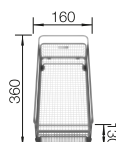

TECHNICAL DRAWING

○ Pre-drilled holes for tapping or drilling
Bowl depth 190/190 mm

SUGGESTED OPTIONAL ACCESSORIES

Solid beech chopping board
218313

Plastic chopping board in white
217611

Multifunctional wire basket
223297