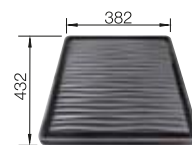

Drainer

230 734