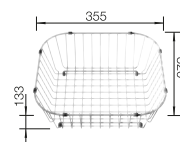

SUGGESTED OPTIONAL ACCESSORIES

Bamboo chopping board

239 449

Crockery basket

514 238

Drainer

230 734

BLANCO UNIT WITH SOLIS 400-U