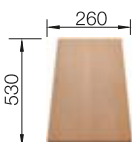

Solid beech chopping board
218313

Plastic chopping board in white
217611

Crockery basket Stainless Steel
220573

BLANCO UNIT WITH TIPO 5 S

BLANCOWEGA II
see page 399

FLEXON II 50/2
see page 431

AXIS III 45 S-IF STAINLESS STEEL