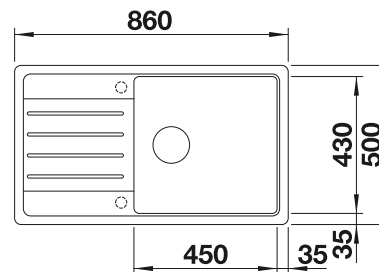

TECHNICAL DRAWING

○ Pre-drilled holes for tapping or drilling
Bowl depth 190 mm

SUGGESTED OPTIONAL ACCESSORIES

Solid beech chopping board
218313

Plastic chopping board in white
217611

Crockery basket with plate stack
507829

BLANCO UNIT WITH LEGRA XL 6 S

MIDA-S

see page 391

BOTTON Pro 60/3 Manual

see page 437