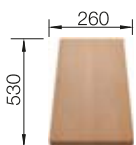

Solid beech chopping board
218313

Plastic chopping board in white
217611

Multifunctional wire basket
223297

BLANCO UNIT WITH ZIA 40 S

KANO

see page 389

BOTTON II 30/2

see page 438