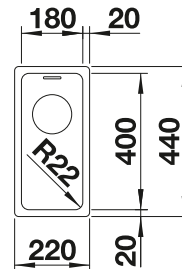

TECHNICAL DRAWING

Bowl depth 130 mm
Note: Please order drain connections for combinations of two individual bowls separately.