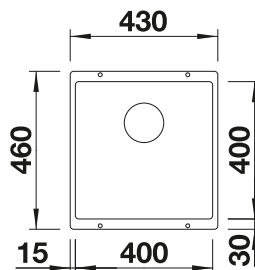

TECHNICAL DRAWING

Bowl depth 190 mm
Cut-out radius: 10 mm
Drainage components must be ordered separately.
Please order waste connections for combinations of two individual bowls separately.