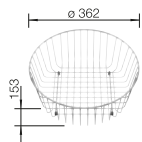

SUGGESTED OPTIONAL ACCESSORIES

Stainless Steel Crockery
basket
220574