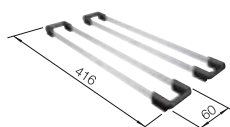

SUGGESTED OPTIONAL ACCESSORIES

Bamboo chopping board

239 449

Top rails

235 906

Draining tray

513 485

BLANCO UNIT WITH SOLIS-IF/A