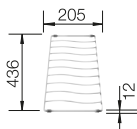

SCOPE OF SUPPLY

stainless steel drainer grid, waste kit with space-saving pipe, 3 1/2" InFino basket strainer with drain remote control (rotary switch)

Drainer grid