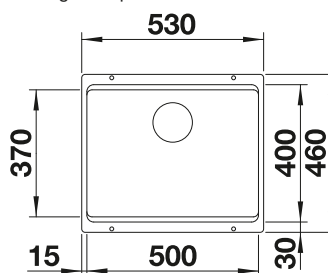

TECHNICAL DRAWING

Bowl depth 200 mm
Cut-out radius: 20 mm
Drainage components must be ordered separately.

SUGGESTED OPTIONAL ACCESSORIES

Ash compound chopping board
230 700

Drainer
230 734

Silver-coloured safety glass cutting board
227 697

BLANCO UNIT WITH ETAGON 500-U FOR COLOURED COMPONENTS

FONTAS-S II Filter

see page 341

SELECT II 60/3 Orga

see page 425