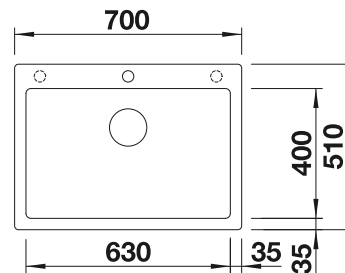

TECHNICAL DRAWING

- Pre-drilled holes for tapping or drilling

Bowl depth 220 mm

The optional ash compound chopping board can only be placed on the edge of the bowl if the diameter of the kitchen mixer tap is less than 48 mm.