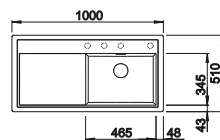

Bowl right

Bowl left

● black

526 062

526 059

● anthracite

523 964

523 994

● rock grey

523 965

523 996

● volcano grey

527 372

527 370

● white

523 968

524 001

● soft white

527 189

527 187

● tartufo

523 971

524 007

● coffee

523 973

524 011

Bowl depth

190 mm

190 mm

○
Pre-drilled holes for tapping or drilling

SCOPE OF SUPPLY
InFino drain system with remote control

waste kit with space-saving pipe, 3 1/2" InFino basket strainer with drain remote control (rotary switch)