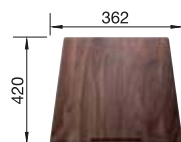

Bowl depth 190 mm

SUGGESTED OPTIONAL ACCESSORIES

Wooden chopping board

223 074

Lay-on drainer

223 067

Foldable Grid

238 482