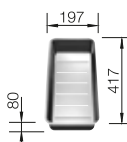

Multifunctional stainless steel colander
227 692