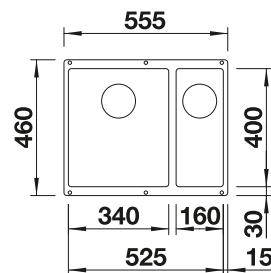

TECHNICAL DRAWING

Bowl depth 190/130 mm
Cut-out radius: 10 mm
Drainage components must be ordered separately.