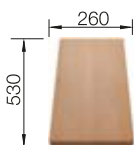

Solid beech chopping board
218313

Plastic chopping board in white
217611

Multifunctional wire basket
223297

BLANCO UNIT WITH ZIA 45 S

KANO
see page 389

BOTTON II 30/2
see page 438

278

BLANCO