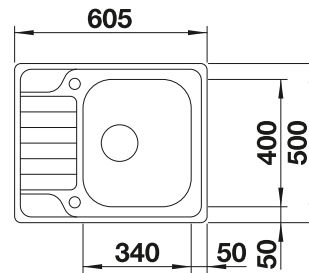

TECHNICAL DRAWING

Bowl depth 195 mm

450 mm

Stainless steel
sinks

6

SUGGESTED OPTIONAL ACCESSORIES

Solid beech chopping board
218313

Plastic chopping board in white
217611