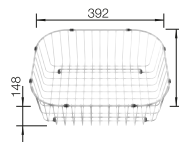

Bowl depth 160/160 mm

SUGGESTED OPTIONAL ACCESSORIES

Solid beech chopping board
218313

Plastic chopping board in white
217611

Crockery basket Stainless Steel
220573

BLANCO UNIT WITH TIPO 8

DARAS-S

see page 401