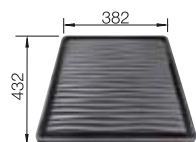

SUGGESTED OPTIONAL ACCESSORIES

Drainer

230 734