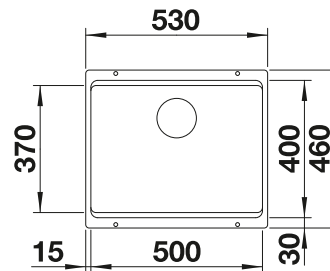

TECHNICAL DRAWING

Bowl depth 200 mm
Cut-out radius: 20 mm

SUGGESTED OPTIONAL ACCESSORIES

Ash compound chopping board
230 700

Drainer
230 734

Silver-coloured safety glass cutting board
227 697

BLANCO UNIT WITH ETAGON 500-U

drink.filter EVOL-S Pro

see page 334

SELECT II 60/3 Orga

see page 425