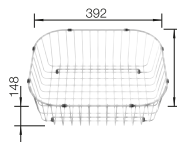

450 mm

Stainless steel sinks

6

SUGGESTED OPTIONAL ACCESSORIES

Solid beech chopping board
218313

Plastic chopping board in white
217611

Crockery basket Stainless Steel
220573

BLANCO UNIT WITH DINAS 45 S