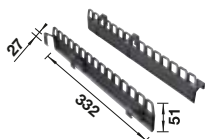

SUGGESTED OPTIONAL ACCESSORIES

SELECT Clip	MOVEX	SELECT AutoMove	AktivBio-Cover for 8l-Bin	Universal box - to hang in the 8-l, 15-l or 19-l bin
521300	519357	521301*	524220	229342