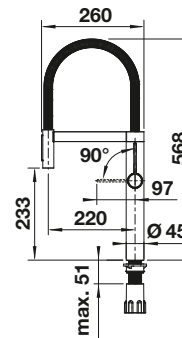

- Iconic mixer tap combining exquisite design with semi-pro functionality
- Manual or hands-free operation with ingenious dual sensor technology integrated in the hose arm and tap body for optimized kitchen workflows
- Wave sensor on the tap body activates hands-free operation for a range of washing chores
- Hands-free sensor on the spray arm starts automatically fast-filling with cold water of pots and jars

Power supply required

Senso

Extendable spray

PVD

PVD steel

527 494

Special edition for APAC

TECHNICAL DRAWING

Flowrate 5 l/min at 3 bar pressure