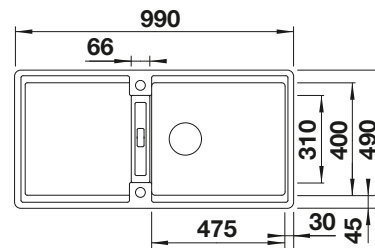

TECHNICAL DRAWING

Bowl depth 200 mm

SUGGESTED OPTIONAL ACCESSORIES

Sink Drainer 2-in-1

527 644

Floating grid

234 795

Crockery basket

231 693

BLANCO UNIT WITH ADIRA XL 6 S-F

ALTA-S II

see page 362

SELECT II 60/2 Orga

see page 425