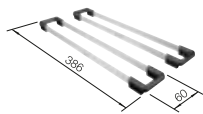

SCOPE OF SUPPLY

2 x ETAGON rails in stainless steel, waste kit with space-saving pipe,
3 ½" InFino basket strainer with drain remote control (pop-up, chrome-plated)
or
2 x ETAGON rails in stainless steel, waste kit with space-saving pipe,
3 ½" InFino basket strainer