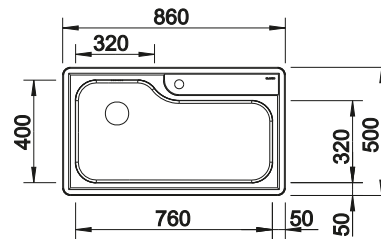

TECHNICAL DRAWING

Bowl depth 210 mm

SUGGESTED OPTIONAL ACCESSORIES

BLANCO UNIT WITH PLENTA 9

MIDA-S

SOLON-IF

see page 391

see page 439