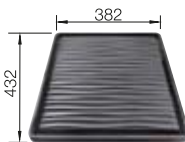

SUGGESTED OPTIONAL ACCESSORIES

Bamboo chopping board

239 449

Crockery basket

514 238

Drainer

230 734

BLANCO UNIT WITH SOLIS 340-U