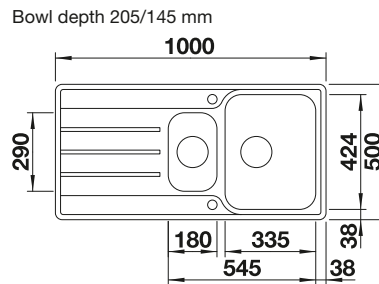

600 mm

Stainless steel sinks

6

SUGGESTED OPTIONAL ACCESSORIES

Stainless Steel colander
240729

Crockery basket with plate stack
507829

BLANCO UNIT WITH LEMIS 6 S-IF

KANO-S

see page 386

SELECT II 60/2

see page 426