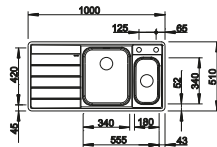

SCOPE OF SUPPLY
InFino drain system with remote control

movable safety glas cutting board, multifunction colander in stainless steel (adequate for main and additional bowl), waste kit with space-saving pipe, 2 x 3 1/2" InFino basket strainer with drain remote control (rotary switch) for the main bowl

movable safety glas cutting board, multifunction colander in stainless steel (adequate for main and additional bowl) waste kit with space-saving pipe, 2 x 3 1/2" InFino basket strainer with drain remote control (rotary switch) for the main bowl

600 mm

Stainless steel sinks

6