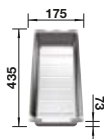

Multifunctional colander
227 689