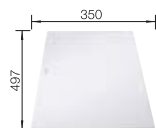

Glass cutting board white