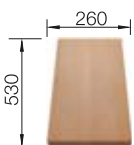

○ Pre-drilled holes for tapping or drilling
Bowl depth 190/130 mm

SUGGESTED OPTIONAL ACCESSORIES

Solid beech chopping board
218313

Plastic chopping board in white
217611

Multifunctional colander
217796

BLANCO UNIT WITH METRA 6