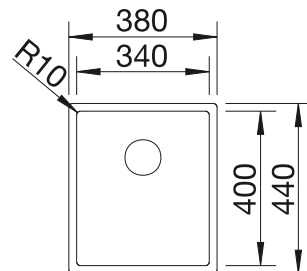

- Pure, elegant design with concise corner radii of 10 mm
- Matt velvet look with a homogeneous surface structure, and pleasantly warm to the touch
- Sophisticated surface: highly resistant to scratches
- High-quality features with the covered C-overflow and InFino drain system - elegantly integrated and easy-care
- Optimum utilisation of the bowl capacity thanks to extra-deep bowls and distinctively small radii

400 cabinet size mm | Flat rim IF

400 mm

Stainless steel bowls

3

SURFACE	SCOPE OF SUPPLY	
Durinox	w/o drain remote control	523388
SCOPE OF SUPPLY		TECHNICAL DRAWING

waste kit with space saving pipe, 3 1/2" InFino basket strainer, fixing kit

Bowl depth 190 mm
Installing a kitchen mixer tap, drain remote control or soap dispenser in laminate worktops requires a flexible sealing tape

Please order drain connections for combinations of two individual bowls separately