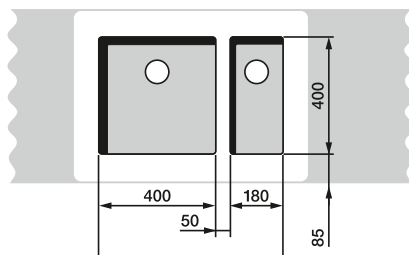

BLANCO ANDANO

60 cm cabinet

ANDANO 340/180-U

70/80 cm cabinet

ANDANO 400-U + ANDANO 180-U +
Bowl connection 225088

80 cm cabinet

ANDANO 340-U + ANDANO 340-U +
Bowl connection 225088

90 cm cabinet