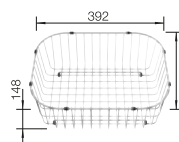

600 mm

Stainless steel sinks

6

SUGGESTED OPTIONAL ACCESSORIES

Solid beech chopping board
218313

Plastic chopping board in white
217611

Crockery basket Stainless Steel
220573

BLANCO UNIT WITH TIPO XL 6 S