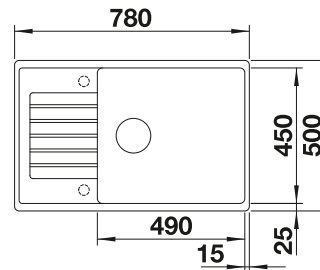

TECHNICAL DRAWING

○ Pre-drilled holes for tapping or drilling
Bowl depth 190 mm

SUGGESTED OPTIONAL ACCESSORIES

Solid beech chopping board
218313

Plastic chopping board in white
217611

Crockery basket with plate stack
507829

BLANCO UNIT WITH ZIA XL 6 S COMPACT

KANO-S

see page 387

BOTTON Pro 60/3 Manual

see page 437