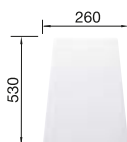

Plastic chopping board in white
217611