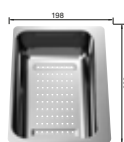

Plastic chopping board in white
217611

Multifunctional colander
217796

BLANCO UNIT WITH METRA 6 S

LINUS-S
see page 375

SELECT II 60/3
see page 426

METRA XL 6 S SILGRANIT

- Young, straight-lined design
- The large capacity of the bowl provides generous room to do the washing up
- Spacious draining area provides a high degree of comfort
- Can be installed reversibly