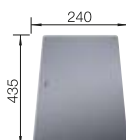

Silver-coloured safety glass cutting board
227697