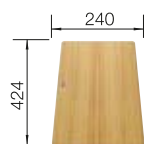

- Ash compound chopping board
- recommended for ETAGON in Stainless steel and SILGRANIT, ANDANO, SUPRA, SUBLINE in SILGRANIT
- ash tree compound
- 23 x 240 x 424 mm

230 700