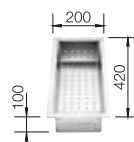

Colander stainless steel

219 649