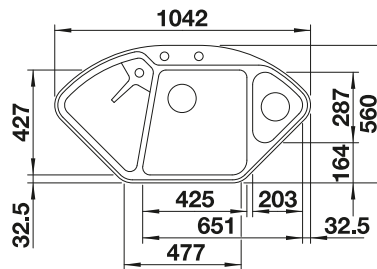

TECHNICAL DRAWING

Bowl depth 185/130 mm
Cut-out by template.

SUGGESTED OPTIONAL ACCESSORIES

Maple wood cutting board

232 841

Multifunctional wire basket

223 297

BLANCO UNIT WITH BLANCODELTA II-F

LINEE-S

see page 354

SOLON-IF

see page 439