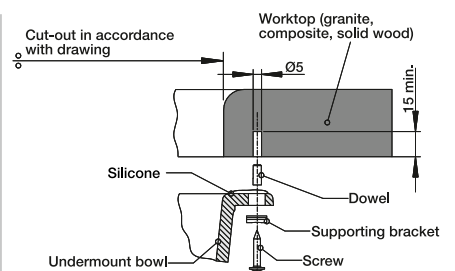

SUBLINE 500-U SUBLINE 500-U

Advice for installation of BLANCO SUBLINE ceramic:

- Minimum depth of drilled hole 15 mm
- Minimum depth of worktop 25 mm
- Maximum overlap of worktop 5 mm