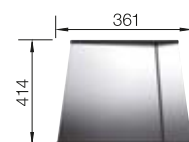

Lay-on drainer

223 067