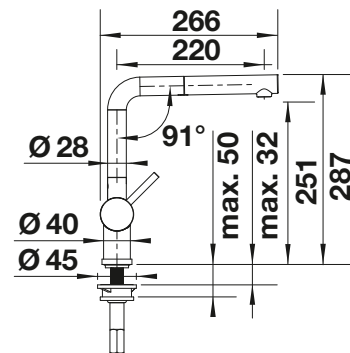

TECHNICAL DRAWING

Flowrate 9.6 l/min at 3 bar pressure

SCOPE OF SUPPLY

- 140° swivel spout for greater reach
- Ø 35 mm tap hole required
- With ceramic disk cartridge
- Patented jet regulator for markedly reduced scaling
- Spray made of metal
- Metal-sheathed spray hose
- BLANCO hose weight for extended reach
- Flexible connector pipes, 700 mm long and 3/8" nut
- Stabilisation plate to increase the stability of the tap when fitted in stainless steel sinks
- With non-return valve and thus guaranteed against reflux in accordance with EN 1717

SUGGESTED OPTIONAL ACCESSORIES

Dirt filter for corner valve
128434

Jet regulator set for high-pressure mixer taps
521746

Spray hose guide for kitchen mixer taps
511920

RECOMMENDATION SOAP DISPENSER

LATO Soap dispenser

see page 415