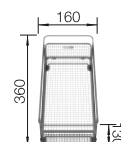

Multifunctional wire basket

223297