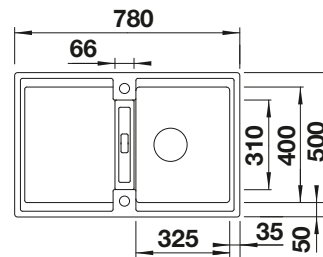

TECHNICAL DRAWING

Bowl depth 200 mm

SUGGESTED OPTIONAL ACCESSORIES

Solid beech chopping board
218313

Plastic chopping board in white
217611

Sink Drainer 2-in-1
527644

BLANCO UNIT WITH ADIRA 45 S

ALTA II

see page 364

SELECT II 45/2

see page 429