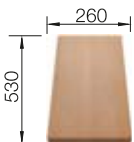

280

BLANCO

Plastic chopping board in white
217611

Crockery basket with plate stack
507829

BLANCO UNIT WITH ZIA 45 S COMPACT

KANO

see page 389

BOTTON II 30/2