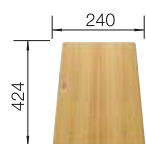

SUGGESTED OPTIONAL ACCESSORIES

Ash compound chopping
board
230700