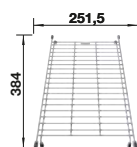

- When attached to the bowl, the floating grid provides an additional functional level
- Very useful for draining crockery or washing food, or as a trivet on the worktop
- Made of high-quality stainless steel

FLOATING GRIDS

- Floating grid
- recommended for PLEON and SUBLINE SILGRANIT and Ceramic
- Stainless steel
- 384 x 251.5 mm

234 795