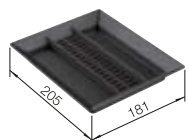

- AktivBio-Cover for 8l-Bin
- available for SELECT II and FLEXON II 8 l bins
- black
- plastic
- 205 x 181 mm

524220