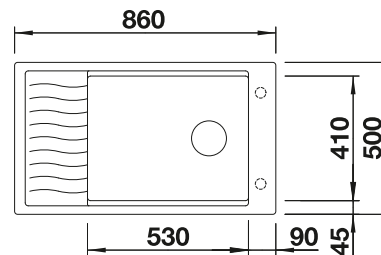

TECHNICAL DRAWING

○ Pre-drilled holes for tapping or drilling
Bowl depth 190 mm

SUGGESTED OPTIONAL ACCESSORIES

Solid beech chopping board
218313

Plastic chopping board in white
217611

Multifunctional colander
227689

BLANCO UNIT WITH ELON XL 8 S

CARENA-S Vario
see page 369

SOLON-IF
see page 439