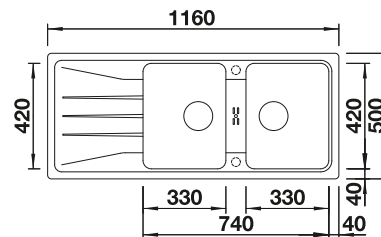

TECHNICAL DRAWING

Pre-drilled holes for tapping or drilling
Bowl depth 190/190 mm

SUGGESTED OPTIONAL ACCESSORIES

Solid beech chopping board
218313

Plastic chopping board in white
217611

Multifunctional wire basket
223297

BLANCO UNIT WITH SONA 8 S

KANO-S

see page 387

SOLON-IF

see page 439