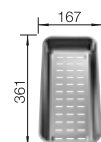

SUGGESTED OPTIONAL ACCESSORIES

Ash compound chopping board
229411

Multifunctional colander
223077

248

BLANCO