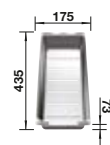

Multifunctional colander
227689