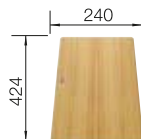

Ash compound chopping board
230 700