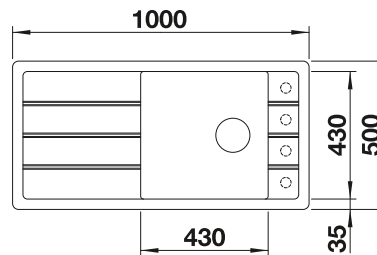

TECHNICAL DRAWING

Pre-drilled holes for tapping or drilling
Bowl depth 200 mm

SUGGESTED OPTIONAL ACCESSORIES

Chopping board in solid ash
237 118

Chopping board in solid ash with ornamental decor
237 591

BLANCO UNIT WITH FARON XL 6 S

LIVIA-S

SELECT II 60/3

see page 357

see page 426