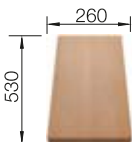

Plastic chopping board in white
217611

Crockery basket with plate stack
507829

BLANCO UNIT WITH ZIA XL 6 S COMPACT

KANO-S

see page 387

BOTTON Pro 60/3 Manual

see page 437

LEGRA 6 S SILGRANIT