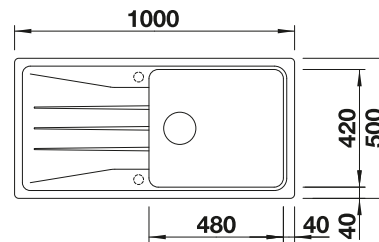

TECHNICAL DRAWING

Pre-drilled holes for tapping or drilling
Bowl depth 190 mm

SUGGESTED OPTIONAL ACCESSORIES

Solid beech chopping board
218313

Plastic chopping board in white
217611

Multifunctional wire basket
223297

BLANCO UNIT WITH SONA XL 6 S

KANO-S

see page 387

BOTTON Pro 60/3 Automatic

see page 436