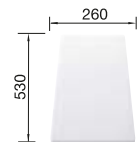

Bowl depth 200 mm

SUGGESTED OPTIONAL ACCESSORIES

Solid beech chopping board
218313

Plastic chopping board in white
217611

Sink Drainer 2-in-1
527644

BLANCO UNIT WITH ADIRA 45 S

ALTA II

see page 364