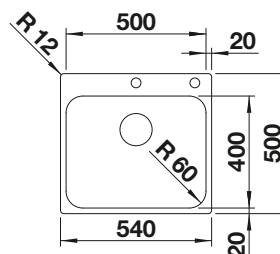

TECHNICAL DRAWING

Bowl depth 175 mm
Note: Additional drill hole possible. The subsequent drill hole should be carried out by a specialist company.

SUGGESTED OPTIONAL ACCESSORIES

Foldable Grid

238 482

Crockery basket