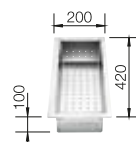

BLANCO UNIT WITH CLARON 340-U

drink.filter EVOL-S Pro

SOLON-IF

219649

223067

238482

see page 334

see page 439