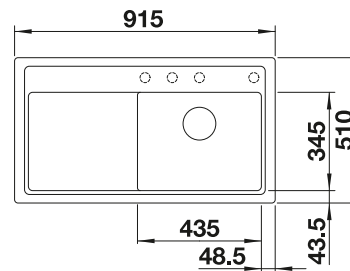

TECHNICAL DRAWING

○ Pre-drilled holes for tapping or drilling
Bowl depth 190 mm

SUGGESTED OPTIONAL ACCESSORIES

Ash compound chopping board
229 421

Safety glass cutting board
224 629

Multifunctional colander
223 077

BLANCO UNIT WITH ZENAR 5 S

AVONA

see page 360

SELECT II 50/2

see page 429