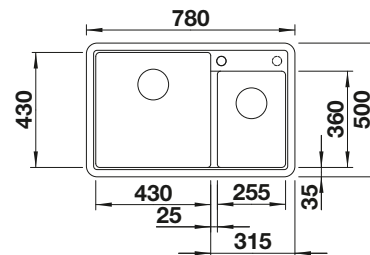

TECHNICAL DRAWING

Pre-drilled holes for tapping or drilling
Bowl depth 190/190 mm

SUGGESTED OPTIONAL ACCESSORIES

Solid beech chopping board
218313

Plastic chopping board in white
217611

BLANCO UNIT WITH LEGRA 8

MIDA-S

see page 391

SOLON-IF

see page 439