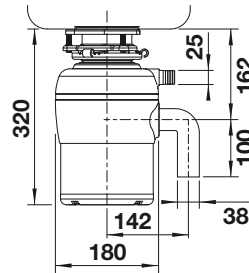

SCOPE OF SUPPLY

- Removable baffle
- Stopper to close drain
- Air switch with cover in chrome
- L-pipe with dishwasher or overflow connection
- Overflow connection for BLANCO sinks
- Wrench for mounting and free blockage

SUGGESTED OPTIONAL ACCESSORIES

Air switch cap
black matt
526770

Air switch cap
PVD steel
526768

Air switch cap
satin dark steel
527921

NEW

Air switch cap
satin platinum
527922

NEW

2nd bowl piping set
526772