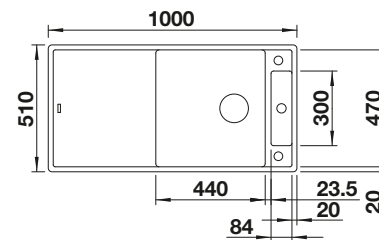

TECHNICAL DRAWING

Bowl depth 190/45 mm

SUGGESTED OPTIONAL ACCESSORIES

BLANCO UNIT WITH AXIA III XL 6 S

LINEE-S

SELECT II 60/3 Orga

see page 354

see page 425