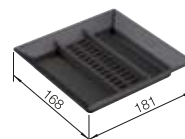

SUGGESTED OPTIONAL ACCESSORIES

SELECT Clip	MOVEX	SELECT AutoMove	AktivBio-Cover for 6l-Bin	bin lid 15 liter
521 300	519357	521 301*	524219	229338