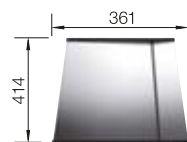

Bowl depth 190 mm

SUGGESTED OPTIONAL ACCESSORIES

Wooden chopping board

223 074

Lay-on drainer

223 067

Foldable Grid

238 482