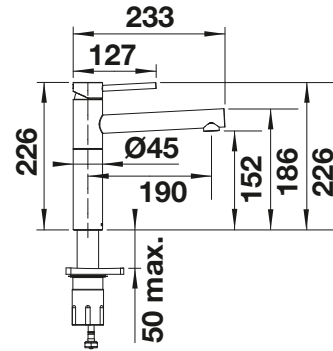

TECHNICAL DRAWING

Flowrate 13.1 l/min at 3 bar pressure

SCOPE OF SUPPLY

- 360° swivel spout for greater reach
- Ø 35 mm tap hole required
- Easy and fast professional mixer tap installation with the BLANCOLock
- With ceramic disk cartridge
- Clear stream aerator
- Flexible connector pipes, 700 mm long and 3/8" nut
- Stabilisation plate to increase the stability of the tap when fitted in stainless steel sinks

SUGGESTED OPTIONAL ACCESSORIES

Dirt filter for corner valve

128434

RECOMMENDATION SOAP DISPENSER

LATO Soap dispenser

see page 415