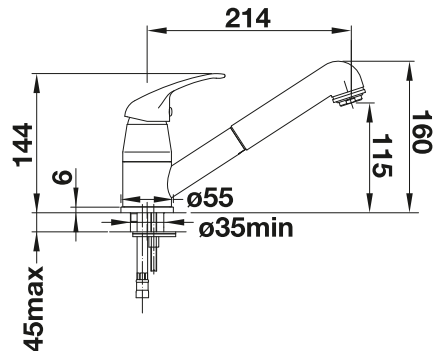

TECHNICAL DRAWING

Flowrate 9.1 / 6.2 (LP) / 10.6 (HP) l/min at 3 bar pressure

SCOPE OF SUPPLY

- 90° swivel spout
- Ø 35 mm tap hole required
- With ceramic disk cartridge
- Patented jet regulator for markedly reduced scaling
- Spray made of plastic
- Nylon-sheathed spray hose
- Hose weight for reliable retraction
- Flexible connector pipes, 500 mm long and 3/8" nut
- Stabilisation plate to increase the stability of the tap when fitted in stainless steel sinks
- With non-return valve and thus guaranteed against reflux in accordance with EN 1717

SUGGESTED OPTIONAL ACCESSORIES

Dirt filter for corner valve 128434	Jet regulator set for high-pressure mixer taps 521746	Spray hose guide for kitchen mixer taps 511920

RECOMMENDATION SOAP DISPENSER

LATO Soap dispenser

see page 415