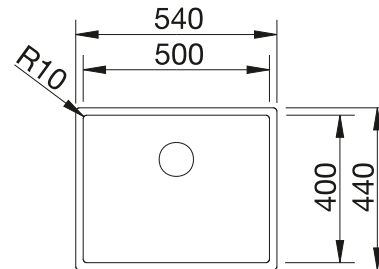

TECHNICAL DRAWING

Bowl depth 190 mm
Installing a kitchen mixer tap, drain remote control or soap dispenser in laminate worktops requires a flexible sealing tape