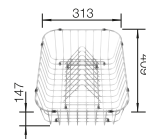

Solid beech chopping board
225 362

Crockery basket with plate stack
507 829

Pop-up drain remote control
238 688

BLANCO UNIT WITH PALONA 6

JANDORA-S
see page 384

SELECT II 60/3
see page 426

PANOR 60 CERAMIC

- Attractive solution for traditional and modern country home styles
- Elegant combination of radii
- Particularly voluminous bowl
- Elegant in crystal white
- Suitable for 60 cm sink cabinets