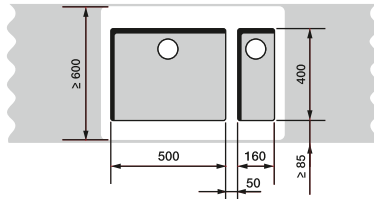

80 cm cabinet