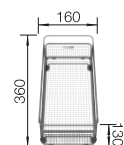

Multifunctional wire basket

223297