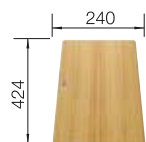

SUGGESTED OPTIONAL ACCESSORIES

Ash compound chopping
board
230 700