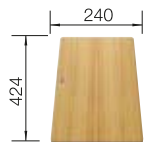

ETAGON 500-U STAINLESS STEEL

600 mm

- Generous staggered bowl with added functionality
- Integrated step creates an additional functional level
- Clever system concept with versatile ETAGON rails
- High-quality features with the covered C-overflow and InFino drain system – elegantly integrated and easy-care

Undermount

Stainless steel
bowls

CABINET SIZE MM

600

ETAGON 500-U

● satin polish

521 841

Bowl depth

190 mm

BOWL RADIUS

SCOPE OF SUPPLY

InFino drain system
without remote control

2 x ETAGON rails in stainless steel, waste kit with space-saving pipe, 3 1/2" InFino basket strainer, fixing kit

2 x ETAGON rails

SUGGESTED OPTIONAL ACCESSORIES

BLANCO UNIT WITH ETAGON 500-U

Ash compound chopping board
230 700

Multifunctional colander
231 396

Drainer
230 734

drink.filter EVOL-S Pro

SELECT II 60/3

see page 334

see page 426