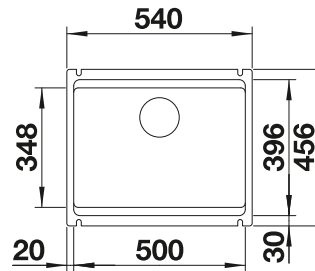

- Generous staggered bowl with added functionality
- Integrated step creates an additional functional level
- Clever system concept with versatile ETAGON rails
- High-quality features with the covered C-overflow and InFino drain system – elegantly integrated and easy-care

600 cabinet size mm | Undermount

COLOUR	SCOPE OF SUPPLY	
black	w/o drain remote control, with accessories	525 155
basalt	w/o drain remote control, with accessories	525 154
crystal white glossy	w/o drain remote control, with accessories	525 149
magnolia glossy	w/o drain remote control, with accessories	525 150

SCOPE OF SUPPLY	TECHNICAL DRAWING

2 x ETAGON rails in stainless steel, waste kit with space-saving pipe, 3 1/2" InFino basket strainer, fixing kit

Bowl depth 200 mm