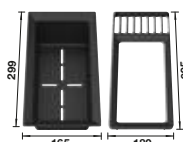

Sink Drainer 2-in-1
527 644