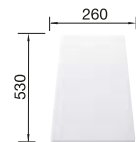

SUGGESTED OPTIONAL ACCESSORIES

Solid beech chopping board
218313

Plastic chopping board in white
217611