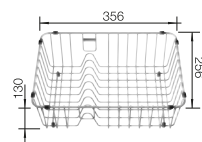

SUGGESTED OPTIONAL ACCESSORIES

Crockery basket

231 693