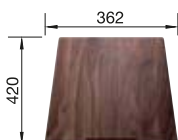

SUGGESTED OPTIONAL ACCESSORIES

Wooden chopping board

223 074