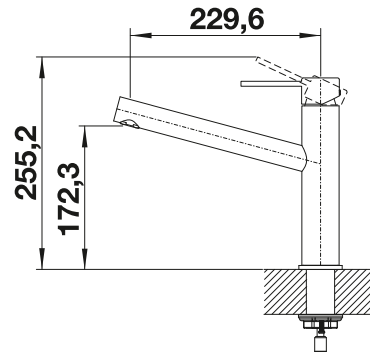

TECHNICAL DRAWING

Flowrate 13.2 l/min at 3 bar pressure

SCOPE OF SUPPLY

- 360° swivel spout for greater reach
- Ø 35 mm tap hole required
- With ceramic disk cartridge
- Patented jet regulator for markedly reduced scaling
- Flexible connector pipes, 700 mm long and 3/8" nut
- Stabilisation plate to increase the stability of the tap when fitted in stainless steel sinks

SUGGESTED OPTIONAL ACCESSORIES

Dirt filter for corner valve
128 434

Jet regulator set for high-pressure mixer taps
521 746

RECOMMENDATION SOAP DISPENSER

PIONA Soap dispenser

see page 414