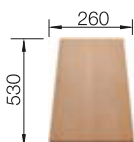

SCOPE OF SUPPLY

waste kit with space-saving pipe, 2 x 3 1/2" basket strainer

TECHNICAL DRAWING

 Pre-drilled holes for tapping or drilling
Bowl depth 190/190 mm

SUGGESTED OPTIONAL ACCESSORIES

Solid beech chopping board
218313