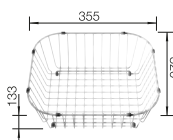

Crockery basket

514238