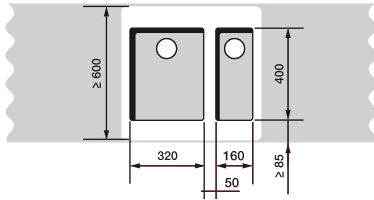

UNDERMOUNT BOWLS.

PLANNING EXAMPLES: INDIVIDUAL PLANNING AND COMBINATION OF THE VARIOUS MAIN AND ADDITIONAL BOWLS.

SILGRANIT

60 cm cabinet