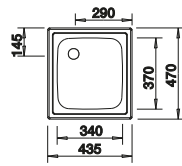

150 mm

 Waste fitting

222 458

PLANNING NOTE

Please order 1 1/2" waste kit separately.
Bowl dimensions: 340 x 370 x 150 mm
Cut-out dimensions: 417 x 452 mm

SUGGESTED OPTIONAL ACCESSORIES

Crockery basket

Drainer