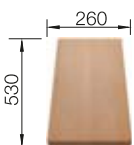

○ Pre-drilled holes for tapping or drilling
Bowl depth 190 mm

SUGGESTED OPTIONAL ACCESSORIES

Solid beech chopping board
218313

Plastic chopping board in white
217611

Corner caddy
235866

BLANCO UNIT WITH METRA XL 6 S