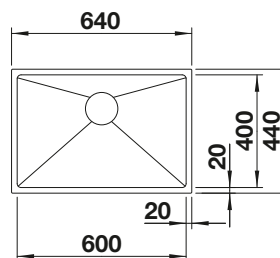

TECHNICAL DRAWING

Bowl depth 200 mm
Please order waste kit separately.

BLANCO QUATRUS R15-IU - production on demand, minimum order quantity to be checked with BLANCO.