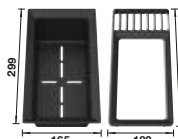

Sink Drainer 2-in-1

527644