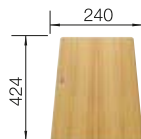

SUGGESTED OPTIONAL ACCESSORIES

Top rails 235906	Ash compound chopping board 230700	Multifunctional colander 227689