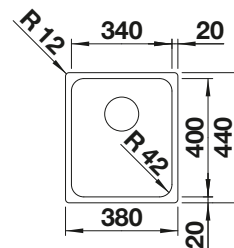

TECHNICAL DRAWING

Bowl depth 185 mm
Note: Installing a kitchen mixer tap, drain remote control or soap dispenser in laminate worktops requires a flexible sealing tape.

Please order drain connections for combinations of two individual bowls separately.