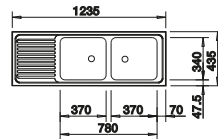

137034

Please order 1 1/2" dual waste kit separately.
Bowl dimensions: 370 x 340 x 150 mm
Cut-out dimensions: 1217 x 417 mm

PLANNING NOTE

900 mm

Stainless steel
sinks

6

SUGGESTED OPTIONAL ACCESSORIES

Crockery basket