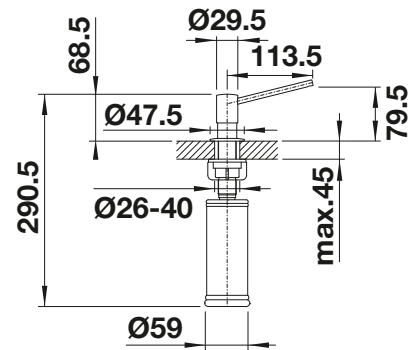

PVD

	satin dark steel	527 744
	satin platinum	527 722
	PVD steel	526 430
	satin gold	526 700

METALLIC SURFACE

	chrome	512 593
	stainless steel	521 541
	stainless steel finish	512 594

TECHNICAL DRAWING

Please note: Ø 35 mm tap hole required
bottle content: 300 ml