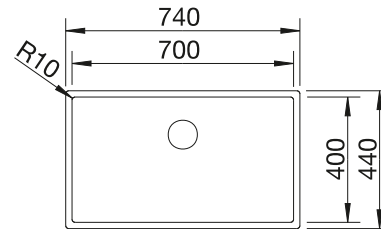

TECHNICAL DRAWING

Bowl depth 190 mm
Installing a kitchen mixer tap, drain remote control or soap dispenser in laminate worktops requires a flexible sealing tape