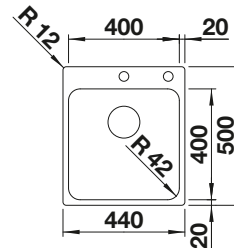

TECHNICAL DRAWING

Bowl depth 185 mm
Note: Additional drill hole possible. The subsequent drill hole should be carried out by a specialist company.