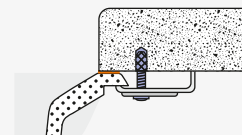

SILGRANIT®: UNDERMOUNT SINKS

Special supporting elements are required for undermounting inset sinks.

Note: The cabinet widths given for inset sinks apply to installation from above.

For undermount installation, the cabinet width depends on the dimensions of the sink and the worktop structure.