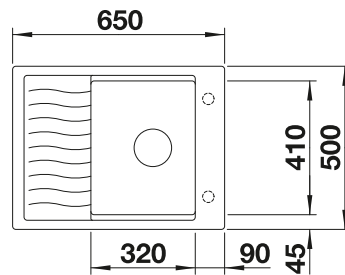

TECHNICAL DRAWING

○ Pre-drilled holes for tapping or drilling
Bowl depth 190 mm

SUGGESTED OPTIONAL ACCESSORIES

Solid beech chopping board
218313

Plastic chopping board in white
217611

Multifunctional colander
227689

BLANCO UNIT WITH ELON 45 S

CARENA-S Vario
see page 369

SELECT II 45/2
see page 429