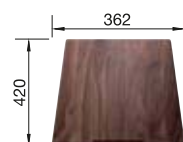

SUGGESTED OPTIONAL ACCESSORIES

Wooden chopping board

223 074