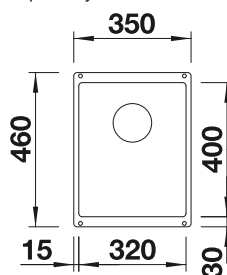

TECHNICAL DRAWING

Bowl depth 190 mm
Cut-out radius: 10 mm
Please order waste connections for combinations of two individual bowls separately.