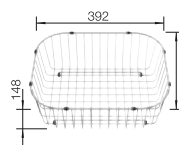

450 mm

Stainless steel sinks

6

SUGGESTED OPTIONAL ACCESSORIES

Solid beech chopping board
218313

Plastic chopping board in white
217611

Crockery basket Stainless Steel
220573

BLANCO UNIT WITH TIPO 45 S