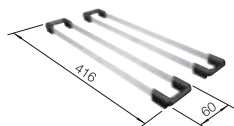

Top rails

235 906