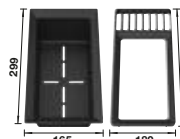

Sink Drainer 2-in-1
527 644