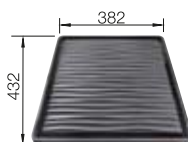

SUGGESTED OPTIONAL ACCESSORIES

Crockery basket	Drainer	Waste kit
231 693	230 734	236 264