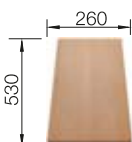

SUGGESTED OPTIONAL ACCESSORIES

Solid beech chopping board
218313