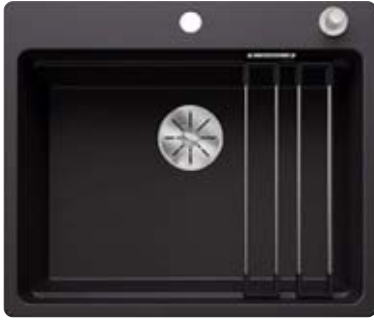

see page 425

ETAGON 6-F SILGRANIT

600 mm

Flushmount
Installation

2.2

- Generous staggered bowl with added functionality
- Integrated step creates an additional functional level
- Clever system concept with versatile ETAGON rails
- High-quality features with the covered C-overflow and InFino drain system – elegantly integrated and easy-care
- Flushmount version