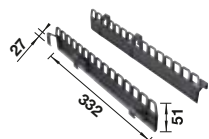

SUGGESTED OPTIONAL ACCESSORIES

SELECT Clip	MOVEX	SELECT AutoMove	AktivBio-Cover for 6l-Bin	bin lid 15 liter
521 300	519357	521 301*	524219	229338