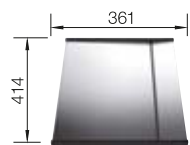

SUGGESTED OPTIONAL ACCESSORIES

Lay-on drainer

223067