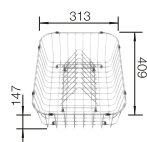

SUGGESTED OPTIONAL ACCESSORIES

Crockery basket with plate stack
507 829