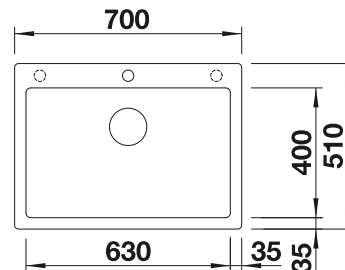

SCOPE OF SUPPLY

TECHNICAL DRAWING

- Pre-drilled holes for tapping or drilling

Bowl depth 220 mm

The optional ash compound chopping board can only be placed on the edge of the bowl if the diameter of the kitchen mixer tap is less than 48 mm.

Drainage components must be ordered separately.