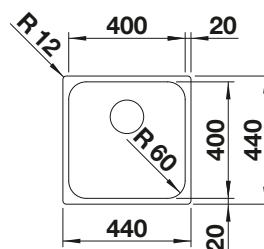

- Selective range of bowls in a pleasing design
- Elegant IF flat-rim for flushmount and for installation from above
- Practical accessory optional available

450 cabinet size mm | Flat rim IF

450 mm

Stainless steel bowls

3

SURFACE	SCOPE OF SUPPLY	
brushed finish	w/o drain remote control	526350
SCOPE OF SUPPLY	TECHNICAL DRAWING	

waste kit with space-saving pipe, 3 1/2" basket strainer, fixing kit

Bowl depth 175 mm
Note: Installing a kitchen mixer tap, drain remote control or soap dispenser in laminate worktops requires a flexible sealing tape.

Please order drain connections for combinations of two individual bowls separately.