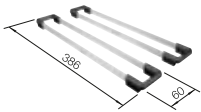

SCOPE OF SUPPLY

2 x ETAGON rails in stainless steel