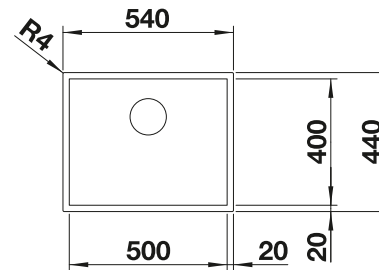

TECHNICAL DRAWING

Bowl depth 175 mm

SUGGESTED OPTIONAL ACCESSORIES

Wooden chopping board

223 074

Lay-on drainer

223 067

Foldable Grid

238 482

BLANCO UNIT WITH ZEROX 500-U DARK STEEL

BLANCO CULINA-S II

see page 349

SOLON-IF

see page 439