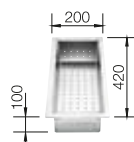

Wooden chopping board

223 074

Colander stainless steel

219 649

Lay-on drainer

223 067

BLANCO UNIT WITH CLARON 400-IF/A

drink.filter EVOL-S Pro