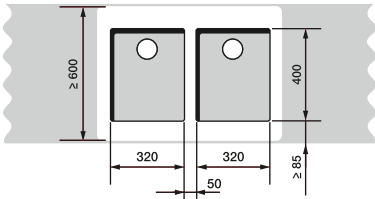

80 cm cabinet