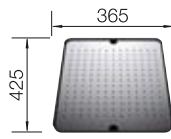

BLANCO UNIT WITH ANDANO-U

SONEA-S Flexo
see page 358

FLEXON II Low 80/3
see page 433