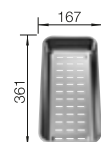

Multifunctional colander
223 077