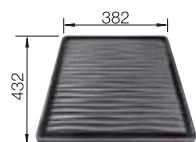

SUGGESTED OPTIONAL ACCESSORIES

Drainer

230734