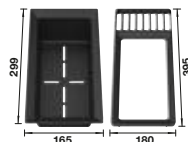

Sink Drainer 2-in-1

527 644

Floating grid

234 795

Crockery basket

231 693

BLANCO UNIT WITH ADIRA XL 6 S-F

ALTA-S II