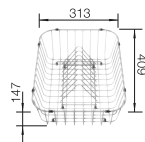

Crockery basket with plate
stack
507 829