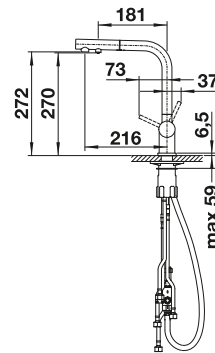

TECHNICAL DRAWING

Flowrate 7.7 l/min at 3 bar pressure

SCOPE OF SUPPLY

- 180° swivel spout for greater reach
- Ø 35 mm tap hole required
- Ceramic valve and disk cartridge
- Clear stream aerator
- Spray made of metal
- Nylon-sheathed spray hose
- Hose weight for reliable retraction
- Flexible connector pipes, 500 mm long and 3/8" nut
- Stabilisation plate to increase the stability of the tap when fitted in stainless steel sinks
- With non-return valve and thus guaranteed against reflux in accordance with EN 1717
- Filter system not included

SUGGESTED OPTIONAL ACCESSORIES

Drink Filter Set Soft L 527 453	Spray hose guide for kitchen mixer taps 511 920	Dirt filter for corner valve 128 434

RECOMMENDATION SOAP DISPENSER

LATO Soap dispenser

see page 415