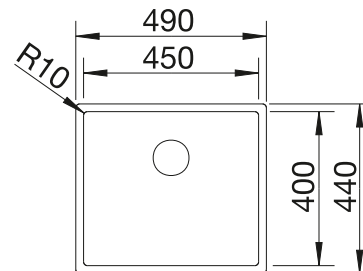

TECHNICAL DRAWING

Bowl depth 190 mm
Installing a kitchen mixer tap, drain remote control or soap dispenser in laminate worktops requires a flexible sealing tape

Please order drain connections for combinations of two individual bowls separately