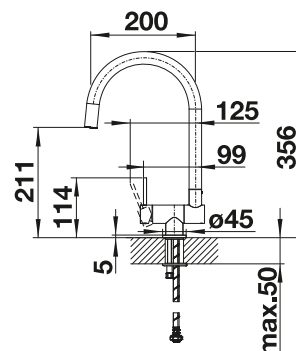

TECHNICAL DRAWING

Flowrate 12.59 l/min at 3 bar pressure