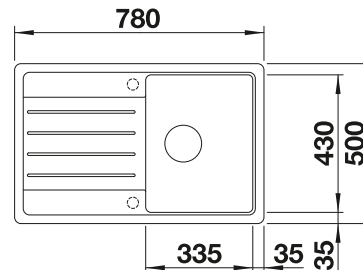

TECHNICAL DRAWING

○ Pre-drilled holes for tapping or drilling
Bowl depth 190 mm

SUGGESTED OPTIONAL ACCESSORIES

Solid beech chopping board
218313

Plastic chopping board in white
217611

BLANCO UNIT WITH LEGRA 45 S

MIDA

see page 393

BOTTON II 30/2

see page 438