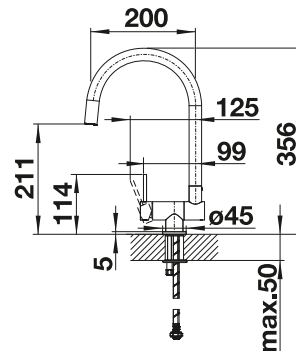

TECHNICAL DRAWING

Flowrate 12.59 l/min at 3 bar pressure