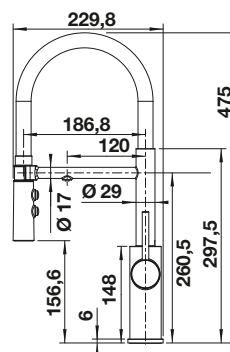

- Better-tasting water directly out of the tap without compromising in design
- PVD steel - easy to clean, stain and wear resistant
- 3-in-1 mixer tap in semi-professional design for cold, warm and filtered water
- Separate lever controls: cold and warm water right, filtered water left
- Dual spray with integrated flow stop: easy switch from aerated stream to powerful rinse spray

Filter

Extendable
spray

Pull-out
dual spray

PVD

PVD steel

526 706

METALLIC SURFACE

chrome

526 705

SPECIAL COLOURS

black matt

526 707

TECHNICAL DRAWING