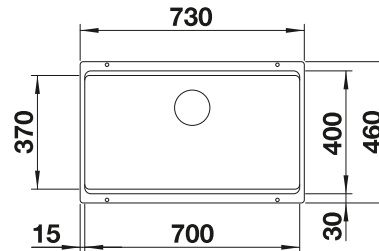

TECHNICAL DRAWING

Bowl depth 200 mm
Cut-out radius: 20 mm

SUGGESTED OPTIONAL ACCESSORIES

Ash compound chopping
board
230 700

Silver-coloured safety glass
cutting board
227 697

Multifunctional colander
227 689

BLANCO UNIT WITH ETAGON 700-U

drink.filter EVOL-S Pro

see page 334

FLEXON II Low 80/3

see page 433