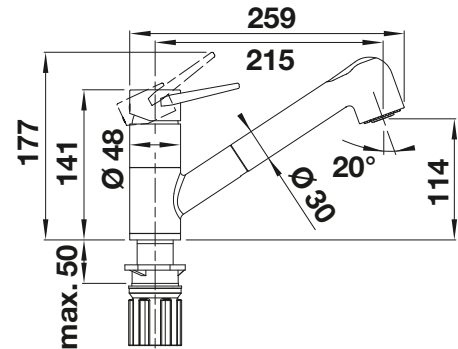

TECHNICAL DRAWING

Flowrate 9.23 l/min at 3 bar pressure

SCOPE OF SUPPLY

- 180° swivel spout for greater reach
- Ø 35 mm tap hole required
- With ceramic disk cartridge
- Patented jet regulator for markedly reduced scaling
- Spray made of plastic
- Nylon-sheathed spray hose
- Hose weight for reliable retraction
- Flexible connector pipes, 700 mm long and 3/8" nut
- Stabilisation plate to increase the stability of the tap when fitted in stainless steel sinks
- With non-return valve and thus guaranteed against reflux in accordance with EN 1717

SUGGESTED OPTIONAL ACCESSORIES

Dirt filter for corner valve
128434

Jet regulator set for high-pressure mixer taps
521746

Spray hose guide for kitchen mixer taps
511920

RECOMMENDATION SOAP DISPENSER

LATO Soap dispenser

see page 415