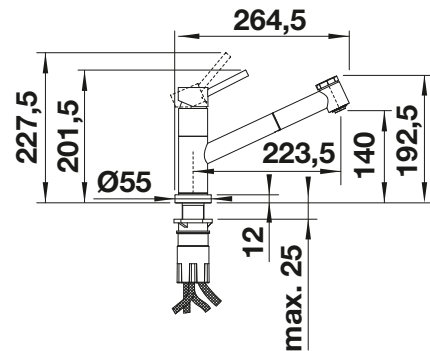

TECHNICAL DRAWING

Flowrate 7.69 l/min at 3 bar pressure

SCOPE OF SUPPLY

- 120° swivel spout for greater reach
- Ø 35 mm tap hole required
- With ceramic disk cartridge
- Patented jet regulator for markedly reduced scaling
- Spray made of plastic
- Nylon-sheathed spray hose
- Hose weight for reliable retraction
- Flexible connector pipes, 950 mm long and 3/8" nut
- Stabilisation plate to increase the stability of the tap when fitted in stainless steel sinks
- With non-return valve and thus guaranteed against reflux in accordance with EN 1717

** AVAILABLE AS OF MARCH 2025

SUGGESTED OPTIONAL ACCESSORIES

Dirt filter for corner valve

128434

Spray hose guide for kitchen mixer taps

511920

RECOMMENDATION SOAP DISPENSER

LATO Soap dispenser

see page 415