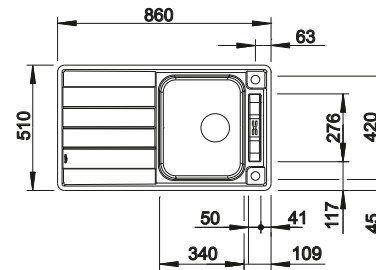

Glass cutting board white

TECHNICAL DRAWING

Bowl depth 190/40 mm

450 mm

Stainless steel sinks

6

SUGGESTED OPTIONAL ACCESSORIES

Cutting pad 225 469	Bridge chopping board 225 331	Multifunctional colander 224 787
------------------------	----------------------------------	-------------------------------------