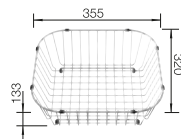

SUGGESTED OPTIONAL ACCESSORIES

Crockery basket

Drainer

514238

230734