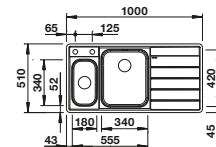

SCOPE OF SUPPLY
InFino drain system with remote control

movable safety glas cutting board, multifunction colander in stainless steel (adequate for main and additional bowl), waste kit with space-saving pipe, 2 x 3 1/2" InFino basket strainer with drain remote control (rotary switch) for the main bowl

movable safety glas cutting board, multifunction colander in stainless steel (adequate for main and additional bowl) waste kit with space-saving pipe, 2 x 3 1/2" InFino basket strainer with drain remote control (rotary switch) for the main bowl

600 mm

Stainless steel sinks

6