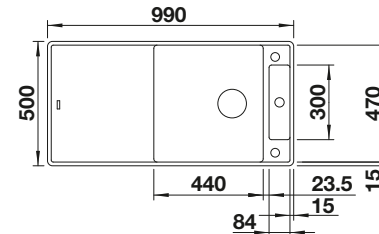

TECHNICAL DRAWING

Bowl depth 190/45 mm

SUGGESTED OPTIONAL ACCESSORIES

BLANCO UNIT WITH AXIA III XL 6 S-F

LINEE-S

SELECT II 60/3 Orga

see page 354

see page 425