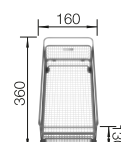

Multifunctional wire basket

223 297