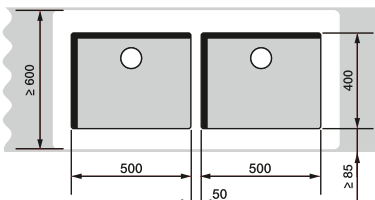

120 cm cabinet