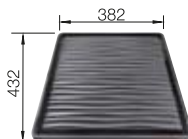

SUGGESTED OPTIONAL ACCESSORIES

Crockery basket

Drainer

514238

230734