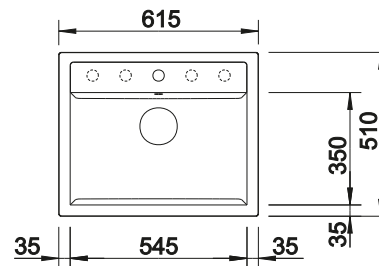

TECHNICAL DRAWING

○ Pre-drilled holes for tapping or drilling
Bowl depth 190 mm

SUGGESTED OPTIONAL ACCESSORIES

Beech wood chopping
board
232 817

Corner caddy
235 866

Crockery basket with plate
stack
507 829

BLANCO UNIT WITH DALAGO 6

KANO-S

see page 387

SELECT II 60/2

see page 426