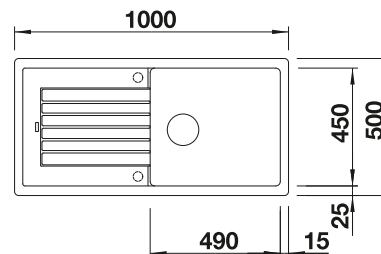

TECHNICAL DRAWING

Pre-drilled holes for tapping or drilling
Bowl depth 190 mm

SUGGESTED OPTIONAL ACCESSORIES

Solid beech chopping board
218313

Plastic chopping board in white
217611

Multifunctional wire basket
223297

BLANCO UNIT WITH ZIA XL 6 S

KANO-S

see page 387

SELECT II 60/3

see page 426