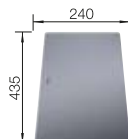

Silver-coloured safety glass
cutting board
227697