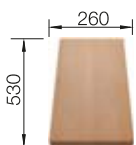

Plastic chopping board in white
217611

BLANCO UNIT WITH LEGRA 8

MIDA-S

see page 391

SOLON-IF

see page 439

ETAGON 500-U SILGRANIT

600 mm