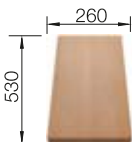

Solid beech chopping board
218313

Plastic chopping board in white
217611

Corner caddy
235866

BLANCO UNIT WITH METRA 8 S

LINUS-S

see page 375

FLEXON II Low 80/3

see page 433