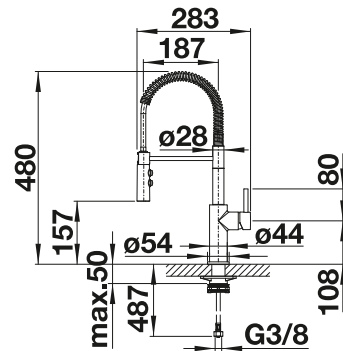

TECHNICAL DRAWING

Flowrate 8.35 l/min at 3 bar pressure

SCOPE OF SUPPLY

- 360° swivel spout for greater reach
- Ø 35 mm tap hole required
- With ceramic disk cartridge
- Patented jet regulator for markedly reduced scaling
- Spray made of plastic
- Metal-sheathed spray hose
- Flexible connector pipes, 700 mm long and 3/8" nut
- Stabilisation plate to increase the stability of the tap when fitted in stainless steel sinks
- With non-return valve and thus guaranteed against reflux in accordance with EN 1717

SUGGESTED OPTIONAL ACCESSORIES

Dirt filter for corner valve

128434

RECOMMENDATION SOAP DISPENSER

LATO Soap dispenser

see page 415