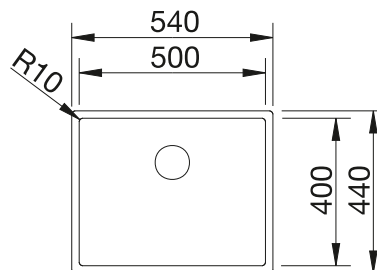

Bowl depth 190 mm

SUGGESTED OPTIONAL ACCESSORIES

Wooden chopping board

223 074

Lay-on drainer

223 067

Foldable Grid

238 482