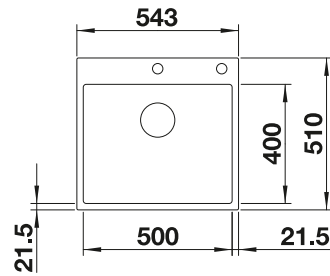

TECHNICAL DRAWING

Bowl depth 190 mm

SUGGESTED OPTIONAL ACCESSORIES

Top rails

235 906

Ash compound chopping board

230 700

Multifunctional colander

227 689

BLANCO UNIT WITH SUBLINE 500-IF/A STEELFRAME

SONEA-S Flexo

see page 358

SELECT II XL 60/3 Orga

see page 425