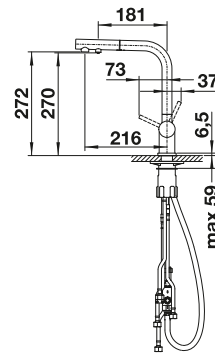

TECHNICAL DRAWING

Flowrate 7.7 l/min at 3 bar pressure

SCOPE OF SUPPLY

- 180° swivel spout for greater reach
- Ø 35 mm tap hole required
- Ceramic valve and disk cartridge
- Clear stream aerator
- Spray made of metal
- Nylon-sheathed spray hose
- Hose weight for reliable retraction
- Flexible connector pipes, 500 mm long and 3/8" nut
- Stabilisation plate to increase the stability of the tap when fitted in stainless steel sinks
- With non-return valve and thus guaranteed against reflux in accordance with EN 1717
- Filter system not included

SUGGESTED OPTIONAL ACCESSORIES

Drink Filter Set Soft L 527 453	Spray hose guide for kitchen mixer taps 511 920	Dirt filter for corner valve 128 434

RECOMMENDATION SOAP DISPENSER

LATO Soap dispenser

see page 415