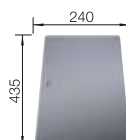

Silver-coloured safety glass
cutting board
227 697