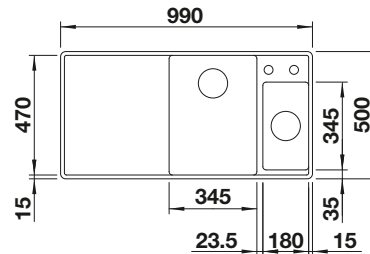

TECHNICAL DRAWING

Bowl depth 190/145 mm

SUGGESTED OPTIONAL ACCESSORIES

BLANCO UNIT WITH AXIA III 6 S-F

LINEE-S

SELECT II 60/3 Orga

see page 354

see page 425