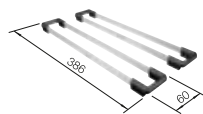

SCOPE OF SUPPLY

2 x ETAGON rails in stainless steel, fixing kit