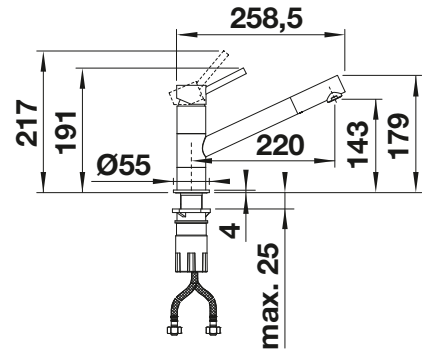

TECHNICAL DRAWING

Flowrate 15.21 l/min at 3 bar pressure

SCOPE OF SUPPLY

- 360° swivel spout for greater reach
- Ø 35 mm tap hole required
- With ceramic disk cartridge
- Patented jet regulator for markedly reduced scaling
- Flexible connector pipes, 500 mm long and 3/8" nut
- Stabilisation plate to increase the stability of the tap when fitted in stainless steel sinks

SUGGESTED OPTIONAL ACCESSORIES

Dirt filter for corner valve

128434

RECOMMENDATION SOAP DISPENSER

LATO Soap dispenser

see page 415