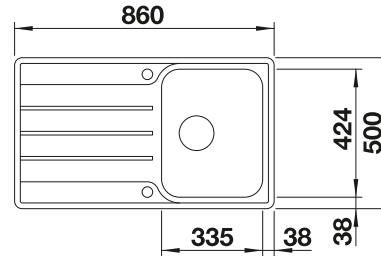

TECHNICAL DRAWING

Bowl depth 205 mm

450 mm

Stainless steel
sinks

6

SUGGESTED OPTIONAL ACCESSORIES

Crockery basket with plate stack
507829

BLANCO UNIT WITH LEMIS 45 S-IF

KANO

SELECT II 45/2

see page 388

see page 429