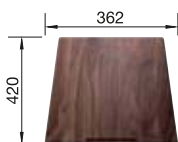

SUGGESTED OPTIONAL ACCESSORIES

Wooden chopping board

223 074