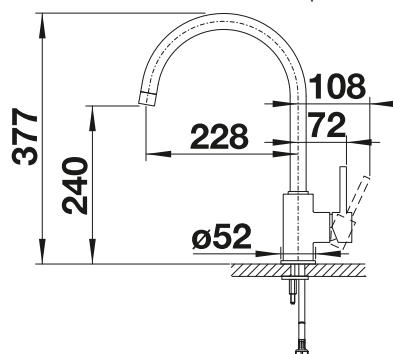

TECHNICAL DRAWING

Flowrate 13.56 / 13.46 l/min at 3 bar pressure

SCOPE OF SUPPLY

- 360° swivel spout for greater reach
- Ø 35 mm tap hole required
- With ceramic disk cartridge
- Patented jet regulator for markedly reduced scaling
- Flexible connector pipes, 500 mm long and ½" nut
- Stabilisation plate to increase the stability of the tap when fitted in stainless steel sinks

SUGGESTED OPTIONAL ACCESSORIES

Dirt filter for corner valve

128434

RECOMMENDATION SOAP DISPENSER

LATO Soap dispenser

see page 415