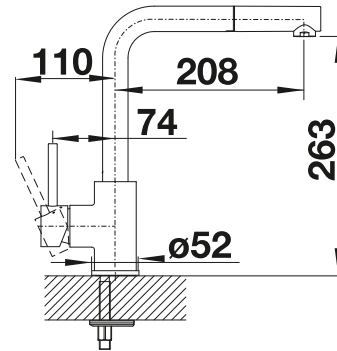

TECHNICAL DRAWING

Flowrate 10.2 (HP) / 7 (LP) l/min at 3 bar pressure

SCOPE OF SUPPLY

- 360° swivel spout for greater reach
- Ø 35 mm tap hole required
- With ceramic disk cartridge
- Patented jet regulator for markedly reduced scaling
- Spray made of plastic
- Nylon-sheathed spray hose
- Hose weight for reliable retraction
- Flexible connector pipes, 500 mm long and 3/8" nut
- Stabilisation plate to increase the stability of the tap when fitted in stainless steel sinks
- With non-return valve and thus guaranteed against reflux in accordance with EN 1717

SUGGESTED OPTIONAL ACCESSORIES

Dirt filter for corner valve
128434

Jet regulator set for high-pressure mixer taps
521746

Spray hose guide for kitchen mixer taps
511920

RECOMMENDATION SOAP DISPENSER

LATO Soap dispenser

see page 415