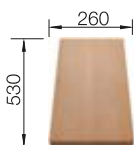

Multifunctional colander

TECHNICAL DRAWING

 Pre-drilled holes for tapping or drilling
Bowl depth 190/145 mm

SUGGESTED OPTIONAL ACCESSORIES

Solid beech chopping board
218313

Plastic chopping board in white
217611