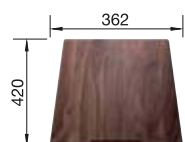

SUGGESTED OPTIONAL ACCESSORIES

Wooden chopping board

223 074