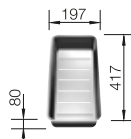

BLANCO UNIT WITH ANDANO-U

SONEA-S Flexo
see page 358

FLEXON II Low 80/3
see page 433