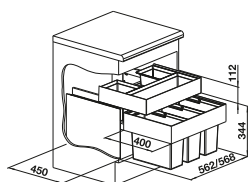

Pull-out front

CABINET SIZE MM	600
ORGANISATION DRAWER II	

526212

TECHNICAL DRAWING
SCOPE OF SUPPLY

Organisation drawer with full extension, 1 x 7 l and 2 x 2,5 l universal box

INSTALLATION NOTE

UNIVERSAL BAG XL 40