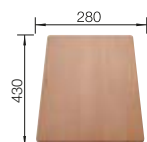

SUGGESTED OPTIONAL ACCESSORIES

Solid beech chopping board

514544