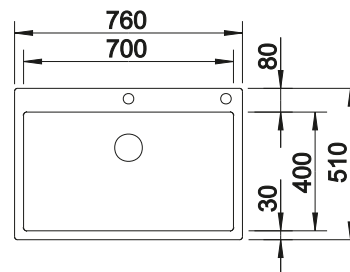

TECHNICAL DRAWING

Bowl depth 190 mm

SUGGESTED OPTIONAL ACCESSORIES

Wooden chopping board

223 074

Lay-on drainer

223 067

Multifunctional wire basket

223 297

BLANCO UNIT WITH CLARON 700-IF/A DURINOX

drink.filter EVOL-S Pro

see page 334

SOLON-IF

see page 439