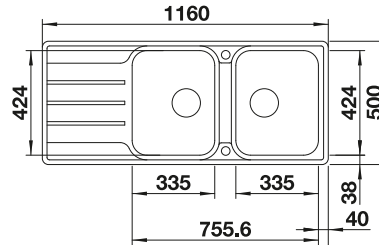

- Modern linear shape
- Maximum bowl capacity with two bowls
- Spacious tap ledge and drainer area
- Elegant IF flat-rim for flushmount and for installation from above
- Can be installed reversibly
- 3 1/2" basket strainer
- Version with or without remote control

800 cabinet size mm | Flat rim IF

SURFACE	SCOPE OF SUPPLY	REVERSIBLE
brushed finish	with drain remote control w/o drain remote control	523037 523036
SCOPE OF SUPPLY	TECHNICAL DRAWING	

waste kit with space-saving pipe, 2 x 3 1/2" basket strainer with drain remote control (rotary switch) for 1 bowl
or
waste kit with space-saving pipe, 2 x 3 1/2" basket strainer

Bowl depth 205/205 mm