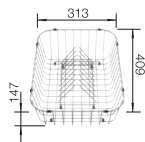

SUGGESTED OPTIONAL ACCESSORIES

Crockery basket with plate stack
507829