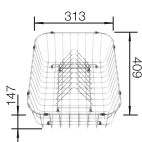

450 mm

Stainless steel sinks

6

SUGGESTED OPTIONAL ACCESSORIES

Crockery basket with plate stack
507 829

BLANCO UNIT WITH LEMIS 45 S-IF MINI

KANO

SELECT II 45/2