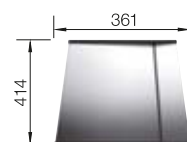

Lay-on drainer

223067