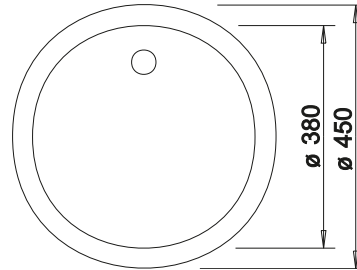

TECHNICAL DRAWING

Bowl depth 165 mm
Installing a kitchen mixer tap, drain remote control or soap dispenser in laminate worktops requires a flexible sealing tape.