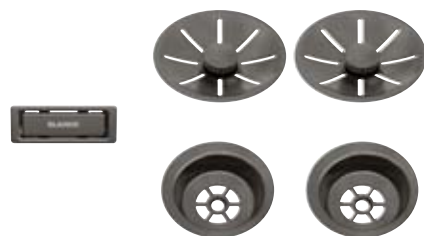

SET OUTLET/OVERFLOW FOR DOUBLE BOWL

- Waste and overflow set for upgrading sinks and bowls in a harmonious look alongside mixer taps, soap dispenser and pop-up.
  For double bowls with C-overflow and InFino drain system (except BLANCO CLASSIMO, AXIA III and BLANCODELTA)

SET OUTLET/OVERFLOW FOR DOUBLE BOWL

	 	– Set outlet/overflow for double bowl – satin gold	203477*
	 	– Set outlet/overflow for double bowl – satin dark steel	206901*
	 	– Set outlet/overflow for double bowl – satin platinum	207410*
	 	– Set outlet/overflow for double bowl – black matt	239979*