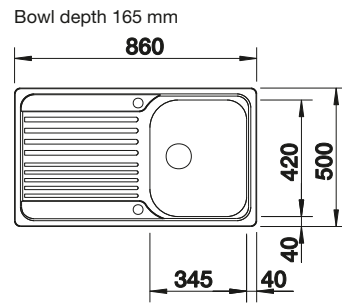

- Functional design
- With 3 1/2" stainless steel basket strainer
- Can be installed reversibly

450 cabinet size mm | Installation from above

SURFACE	SCOPE OF SUPPLY	REVERSIBLE
natural finish	with drain remote control	526335

SCOPE OF SUPPLY	TECHNICAL DRAWING
waste kit with space-saving pipe, 3 1/2" basket strainer with drain remote control (rotary switch), seal