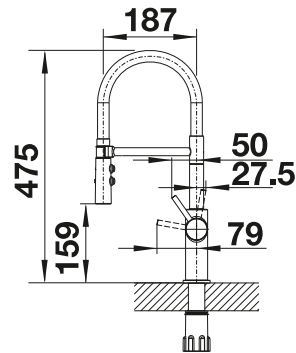

TECHNICAL DRAWING

Flowrate 7.9 l/min at 3 bar pressure

SCOPE OF SUPPLY

- 360° swivel spout for greater reach
- Ø 35 mm tap hole required
- With ceramic disk cartridge
- Patented jet regulator for markedly reduced scaling
- Spray made of plastic
- Magnetized handspray holder for ease of use
- Black hose made of silicone
- Flexible connector pipes, 700 mm long and 3/8" nut
- Stabilisation plate to increase the stability of the tap when fitted in stainless steel sinks
- With non-return valve and thus guaranteed against reflux in accordance with EN 1717

SUGGESTED OPTIONAL ACCESSORIES

Dirt filter for corner valve

128434

RECOMMENDATION SOAP DISPENSER

LATO Soap dispenser

see page 415