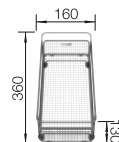

219649

Foldable Grid

238482

Multifunctional wire basket

223297

BLANCO UNIT WITH CLARON 400/400-U

drink.filter EVOL-S Pro

see page 334