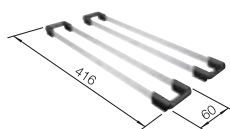

Top rails
235 906