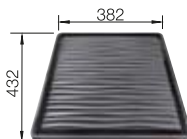

SUGGESTED OPTIONAL ACCESSORIES

Ash compound chopping board
230 700

Drainer
230 734