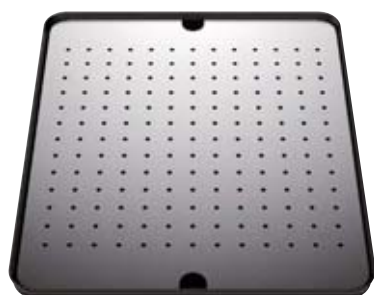

ADDITIONAL DRAIN TRAYS

- When placed on the worktop, the draining tray can replace a drainer
- Provides enough room for washed items
- Made of high-quality plastic with a stainless steel insert
- Ideal when combined with a single or double bowl

- Draining tray
- with stainless steel insert
- black
- stainless steel/plastic
- 365 x 425 mm

513 485