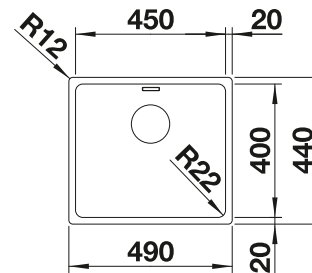

TECHNICAL DRAWING

Bowl depth 190 mm
Note: Installing a kitchen mixer tap, drain remote control or soap dispenser in laminate worktops requires a flexible sealing tape.

Please order drain connections for combinations of two individual bowls separately.