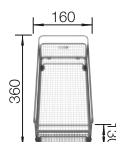

Multifunctional wire basket

223 297