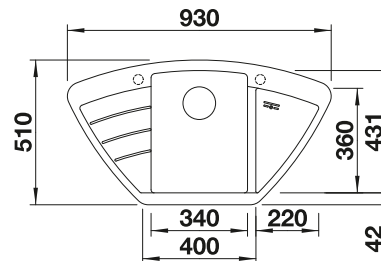

TECHNICAL DRAWING

○ Pre-drilled holes for tapping or drilling
Bowl depth 180/27 mm
Cut-out by template.

SUGGESTED OPTIONAL ACCESSORIES

Multifunctional wire basket
223 297

Crockery basket with plate stack
507 829

BLANCO UNIT WITH ZIA 9 E

KANO-S

see page 387

SOLON-IF

see page 439