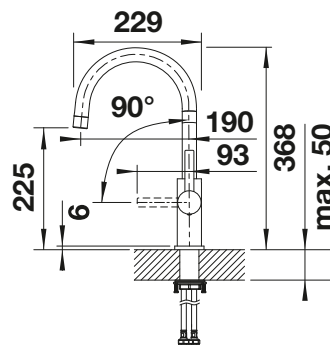

TECHNICAL DRAWING

Flowrate 13.6 l/min at 3 bar pressure