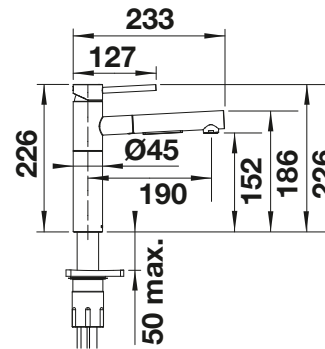

TECHNICAL DRAWING

Flowrate 7.9 l/min at 3 bar pressure

SCOPE OF SUPPLY

- 140° swivel spout for greater reach
- Ø 35 mm tap hole required
- Easy and fast professional mixer tap installation with the BLANCOLock
- With ceramic disk cartridge
- Clear stream aerator
- Spray made of metal
- Nylon-sheathed spray hose
- Hose weight for reliable retraction
- Flexible connector pipes, 700 mm long and 3/8" nut
- Stabilisation plate to increase the stability of the tap when fitted in stainless steel sinks
- With non-return valve and thus guaranteed against reflux in accordance with EN 1717

SUGGESTED OPTIONAL ACCESSORIES

Dirt filter for corner valve 128 434	Spray hose guide for kitchen mixer taps 511 920

RECOMMENDATION SOAP DISPENSER

LATO Soap dispenser

see page 415