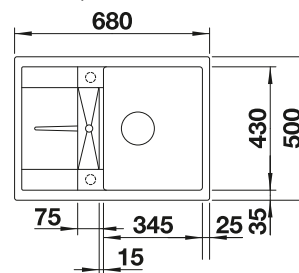

TECHNICAL DRAWING

Pre-drilled holes for tapping or drilling
Bowl depth 190/25 mm

SUGGESTED OPTIONAL ACCESSORIES

Solid beech chopping board
218313

Plastic chopping board in white
217611

Corner caddy
235866

BLANCO UNIT WITH METRA 45 S COMPACT

LINUS

see page 378

SELECT II 45/2

see page 429

276

BLANCO

You will find detailed dimensions and drawings with cut-out details on the Internet at www.blanco.com. Information on Regulation (EG) 1907/2006 (REACH) can be found in the service chapter.