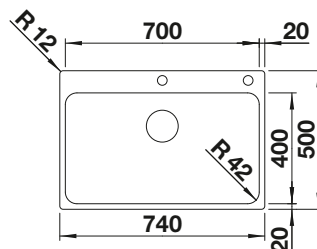

TECHNICAL DRAWING

Bowl depth 185 mm
Additional drill hole possible. The subsequent drill hole should be carried out by a specialist company.