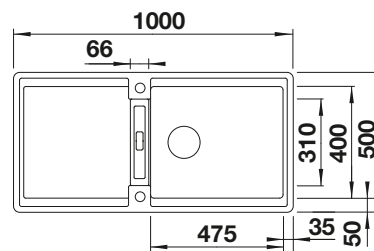

TECHNICAL DRAWING

Bowl depth 200 mm

SUGGESTED OPTIONAL ACCESSORIES

Solid beech chopping board
218313

Plastic chopping board in white
217 611

Sink Drainer 2-in-1
527 644

BLANCO UNIT WITH ADIRA XL 6 S

ALTA-S II
see page 362

SELECT II 60/2 Orga
see page 425