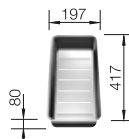

Multifunctional stainless steel colander
227 692