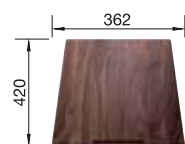

BLANCO UNIT WITH CLARON 400-U DURINOX

drink.filter EVOL-S Pro

see page 334

SELECT II 45/2

see page 429