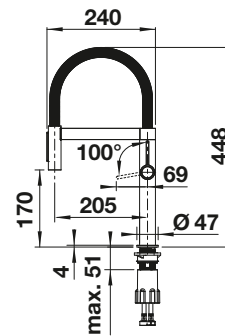

TECHNICAL DRAWING

Flowrate 8.9 l/min at 3 bar pressure

SCOPE OF SUPPLY

- 180° swivel spout for greater reach
- Ø 35 mm tap hole required
- Easy and fast professional installation with BLANCO Lock
- With ceramic disk cartridge
- Clear stream aerator
- Spray made of metal
- Magnetized handspray holder for ease of use
- Metal-sheathed spray hose
- Flexible connector pipes, 950 mm long and 3/8" nut
- Stabilisation plate to increase the stability of the tap when fitted in stainless steel sinks
- With non-return valve and thus guaranteed against reflux in accordance with EN 1717

SUGGESTED OPTIONAL ACCESSORIES

Dirt filter for corner valve

128434

RECOMMENDATION SOAP DISPENSER

LATO Soap dispenser

see page 415