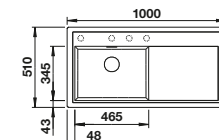

Bowl right

Bowl left

● black

526 062

526 059

● anthracite

523 964

523 994

● rock grey

523 965

523 996

● volcano grey

527 372

527 370

● white

523 968

524 001

● soft white

527 189

527 187

● tartufo

523 971

524 007

● coffee

523 973

524 011

Bowl depth

190 mm

190 mm

○
Pre-drilled holes for tapping or drilling

SCOPE OF SUPPLY
InFino drain system with remote control

waste kit with space-saving pipe, 3 1/2" InFino basket strainer with drain remote control (rotary switch)