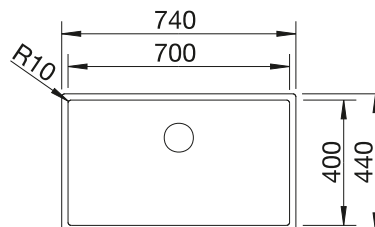

TECHNICAL DRAWING

Bowl depth 190 mm

SUGGESTED OPTIONAL ACCESSORIES

Wooden chopping board

223 074

Lay-on drainer

223 067

Multifunctional wire basket

223 297

BLANCO UNIT WITH CLARON 700-U DURINOX

drink.filter EVOL-S Pro

see page 334

FLEXON II Low 80/3

see page 433