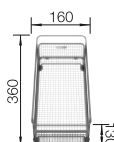

Multifunctional wire basket
223 297