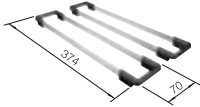

- Generous staggered bowl with added functionality
- Integrated step creates an additional functional level
- Clever system concept with versatile ETAGON rails
- High-quality features with the covered C-overflow and InFino drain system – elegantly integrated and easy-care

600 cabinet size mm | Undermount

COLOUR	SCOPE OF SUPPLY	
black	w/o drain remote control, with accessories	525 155
basalt	w/o drain remote control, with accessories	525 154
crystal white glossy	w/o drain remote control, with accessories	525 149
magnolia glossy	w/o drain remote control, with accessories	525 150

SCOPE OF SUPPLY	TECHNICAL DRAWING

2 x ETAGON rails in stainless steel, waste kit with space-saving pipe, 3 1/2" InFino basket strainer, fixing kit

2 x ETAGON rails