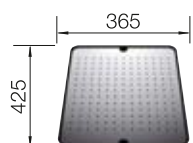

- When placed on the worktop, the draining tray can replace a drainer
- Provides enough room for washed items
- Made of high-quality plastic with a stainless steel insert
- Ideal when combined with a single or double bowl

ADDITIONAL DRAIN TRAYS