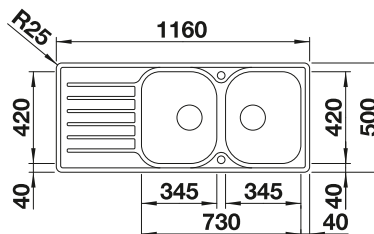

- Wide sink family range with clear shapes
- Elegant IF flat-rim for flushmount and for installation from above
- Two large bowls maximize the cabinet used space
- Can be installed reversibly
- With 3 ½" stainless steel basket strainer

800 cabinet size mm | Flat rim IF

SURFACE	SCOPE OF SUPPLY	REVERSIBLE
brushed finish	with drain remote control	519713

SCOPE OF SUPPLY	TECHNICAL DRAWING
waste kit with space-saving pipe, 2 x 3 ½" basket strainer with drain remote control (rotary switch) for 1 bowl	Bowl depth 165/165 mm