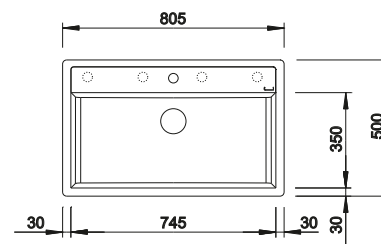

TECHNICAL DRAWING

○ Pre-drilled holes for tapping or drilling
Bowl depth 190 mm

SUGGESTED OPTIONAL ACCESSORIES

Corner caddy

235 866

Crockery basket with plate stack

507 829

Drainer

230 734

BLANCO UNIT WITH DALAGO 8-F

KANO-S

see page 387

SOLON-IF

see page 439