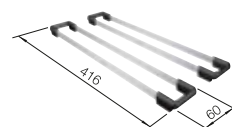

Top rails
235906