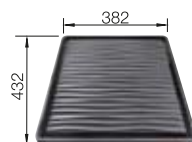

SUGGESTED OPTIONAL ACCESSORIES

Bamboo chopping board

239 449

Crockery basket

514 238

Drainer

230 734

BLANCO UNIT WITH SOLIS 700-U