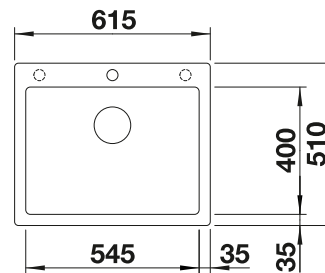

TECHNICAL DRAWING

○ Pre-drilled holes for tapping or drilling
Bowl depth 220 mm
The optional ash compound chopping board can only be placed on the edge of the bowl if the diameter of the kitchen mixer tap is less than 48 mm.