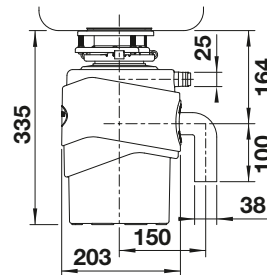

SCOPE OF SUPPLY

- Removable baffle
- Plug and strainer to close drain
- Air switch with cover in chrome and PVD steel
- L-pipe with dishwasher or overflow connection
- Overflow connection for BLANCO sinks
- Wrench for mounting and free blockage

SUGGESTED OPTIONAL ACCESSORIES

Air switch cap satin gold
526769

Air switch cap black matt
526770

Air switch cap PVD steel
526768

Air switch cap satin dark steel
527921

Air switch cap satin platinum
527922

NEW

NEW