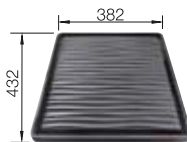

SUGGESTED OPTIONAL ACCESSORIES

Ash compound chopping
board
230 700

Drainer
230 734