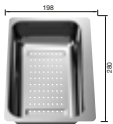

SCOPE OF SUPPLY

multifunctional stainless steel colander, waste kit with space-saving pipe, 2 x 3 1/2" basket strainer with drain remote control (rotary switch) for the main bowl

Multifunctional colander