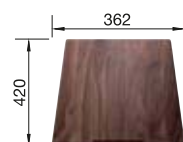

SUGGESTED OPTIONAL ACCESSORIES

Wooden chopping board

223 074