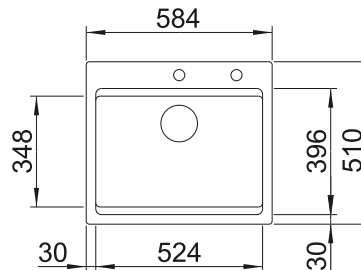

TECHNICAL DRAWING

Bowl depth 215 mm
Holes for a kitchen mixer tap and drain remote control are provided.

Includes: two tap holes, drain remote control and PuraPlus coating.