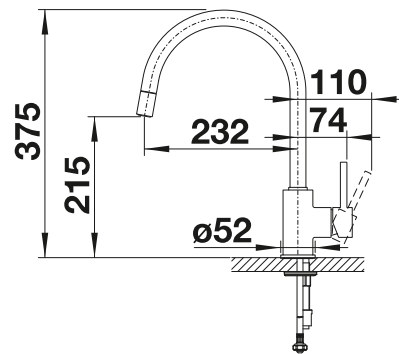

TECHNICAL DRAWING

SCOPE OF SUPPLY

- 360° swivel spout for greater reach
- Ø 35 mm tap hole required
- With ceramic disk cartridge
- Patented jet regulator for markedly reduced scaling
- Spray made of plastic
- Nylon-sheathed spray hose
- Hose weight for reliable retraction
- Flexible connector pipes, 500 mm long and ½" nut
- Stabilisation plate to increase the stability of the tap when fitted in stainless steel sinks
- With non-return valve and thus guaranteed against reflux in accordance with EN 1717

Production on demand, minimum order quantity to be checked with BLANCO.

SUGGESTED OPTIONAL ACCESSORIES

Dirt filter for corner valve 128 434	Spray hose guide for kitchen mixer taps 511 920