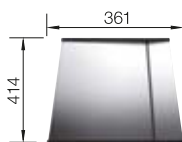

SUGGESTED OPTIONAL ACCESSORIES

Wooden chopping board

223 074

Lay-on drainer

223 067

Multifunctional wire basket

223 297

BLANCO UNIT WITH CLARON 700-IF DARK STEEL