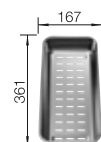

SUGGESTED OPTIONAL ACCESSORIES

Ash compound chopping
board
229 421

Safety glass cutting board
224 629

Multifunctional colander
223 077