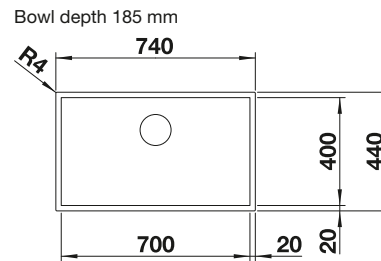

TECHNICAL DRAWING

SUGGESTED OPTIONAL ACCESSORIES

Wooden chopping board

223 074

Lay-on drainer

223 067

Foldable Grid

238 482

BLANCO UNIT WITH ZEROX 700-U DARK STEEL

BLANCO CULINA-S II

see page 349

SOLON-IF

see page 439