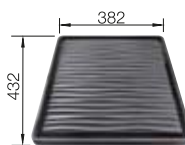

Drainer

230 734