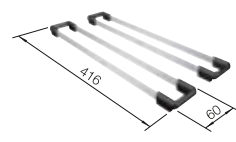

Top rails

235906