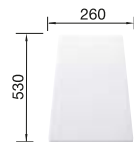

Solid beech chopping board
218313

Plastic chopping board in white
217 611

Sink Drainer 2-in-1
527 644

BLANCO UNIT WITH ADIRA XL 6 S

ALTA-S II
see page 362

SELECT II 60/2 Orga
see page 425

FARON XL 6 S SILGRANIT