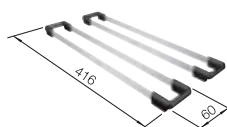

Top rails
235 906