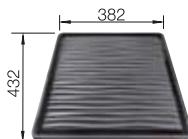

SUGGESTED OPTIONAL ACCESSORIES

Ash compound chopping board
230 700

Drainer
230 734