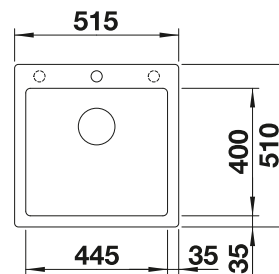

TECHNICAL DRAWING

- Pre-drilled holes for tapping or drilling
- Bowl depth 220 mm
- The optional ash compound chopping board can only be placed on the edge of the bowl if the diameter of the kitchen mixer tap is less than 48 mm.