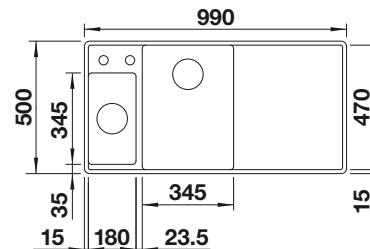

SUGGESTED OPTIONAL ACCESSORIES

BLANCO UNIT WITH AXIA III 6 S-F

LINEE-S

SELECT II 60/3 Orga

see page 354

see page 425