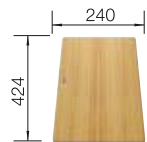

ETAGON 700-IF STAINLESS STEEL

800 mm

- Generous staggered bowl with added functionality
- Integrated step creates an additional functional level
- Clever system concept with versatile ETAGON rails
- High-quality features with the covered C-overflow and InFino drain system – elegantly integrated and easy-care

Flat rim IF

reddot award 2017 winner

DESIGN AWARD 2016

Stainless steel bowls

3

CABINET SIZE MM

800

ETAGON 700-IF

● satin polish

524 272

Bowl depth

190 mm

BOWL RADIUS

SCOPE OF SUPPLY

InFino drain system without remote control

2 x ETAGON rails in stainless steel, waste kit with space-saving pipe, 3 1/2" InFino basket strainer, fixing kit

Note: Installing a kitchen mixer tap, drain remote control or soap dispenser in laminate worktops requires a flexible sealing tape.

SUGGESTED OPTIONAL ACCESSORIES

BLANCO UNIT WITH ETAGON 700-IF

Ash compound chopping board
230 700

Multifunctional colander
231 396

Drainer
230 734

drink.filter EVOL-S Pro
see page 334

FLEXON II Low 80/3
see page 433