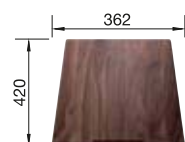

SUGGESTED OPTIONAL ACCESSORIES

Wooden chopping board

223 074

Lay-on drainer

223 067

Multifunctional wire basket

223 297

BLANCO UNIT WITH CLARON 500-IF DURINOX