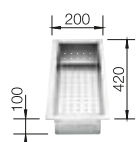

SUGGESTED OPTIONAL ACCESSORIES

Colander stainless steel

219649