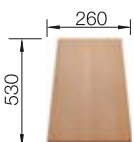

TECHNICAL DRAWING

○ Pre-drilled holes for tapping or drilling
Bowl depth 190/190 mm

SUGGESTED OPTIONAL ACCESSORIES

Solid beech chopping board
218313

Plastic chopping board in white
217611

Multifunctional wire basket
223297