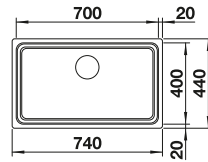

● satin polish

524 270

Bowl depth

190 mm

BOWL RADIUS