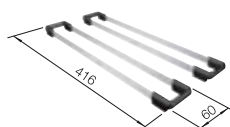

SUGGESTED OPTIONAL ACCESSORIES

Bamboo chopping board

239 449

Top rails

235 906

Draining tray

513 485

BLANCO UNIT WITH SOLIS 400-IF/A