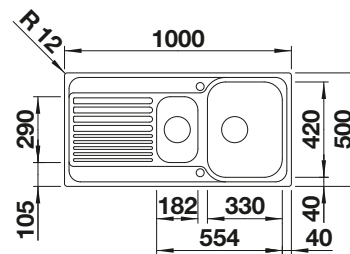

600 mm

Stainless steel sinks

6

SUGGESTED OPTIONAL ACCESSORIES

Solid beech chopping board 218313	Stainless Steel colander 240729	Crockery basket Stainless Steel 220573

BLANCO UNIT WITH TIPO II 6 S

DARAS-S see page 401	SINGOLO XL see page 440

318 **BLANCO**

You will find detailed dimensions and drawings with cut-out details on the Internet at www.blanco.com. Information on Regulation (EG) 1907/2006 (REACH) can be found in the service chapter.