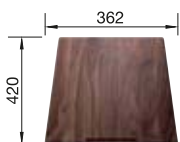

600 mm

Stainless steel bowls

∞

SUGGESTED OPTIONAL ACCESSORIES

Wooden chopping board

223 074

Colander stainless steel

219 649