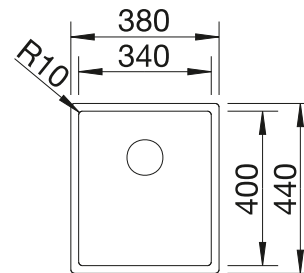

TECHNICAL DRAWING

Bowl depth 190 mm
Installing a kitchen mixer tap, drain remote control or soap dispenser in laminate worktops requires a flexible sealing tape

Please order drain connections for combinations of two individual bowls separately