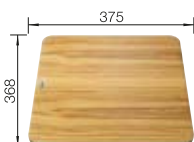

SUGGESTED OPTIONAL ACCESSORIES

Ash compound chopping board
229 421