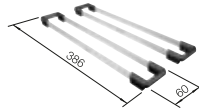

SCOPE OF SUPPLY

InFino drain system
without remote control

2 x ETAGON rails in stainless steel, waste kit with space-saving pipe, 3 1/2" InFino basket strainer, fixing kit

2 x ETAGON rails

SUGGESTED OPTIONAL ACCESSORIES

BLANCO UNIT WITH ETAGON 500-U

Ash compound chopping board
230 700

Multifunctional colander
231 396

Drainer
230 734

drink.filter EVOL-S Pro

SELECT II 60/3

see page 334

see page 426