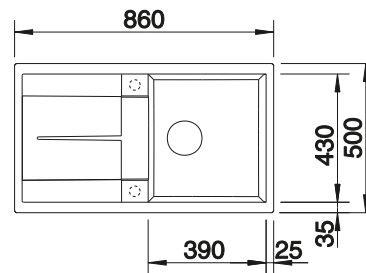

TECHNICAL DRAWING

Pre-drilled holes for tapping or drilling
Bowl depth 190 mm

SUGGESTED OPTIONAL ACCESSORIES

Solid beech chopping board
218313

Plastic chopping board in white
217611

Corner caddy
235866

BLANCO UNIT WITH METRA 5 S

LINUS
see page 378

SELECT II 50/2
see page 429