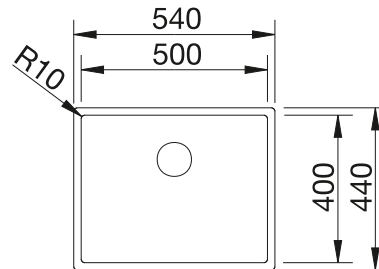

TECHNICAL DRAWING

Bowl depth 190 mm
Installing a kitchen mixer tap, drain remote control or soap dispenser in laminate worktops requires a flexible sealing tape