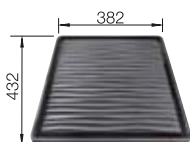

Drainer

230 734