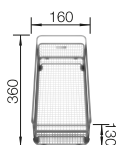

Multifunctional wire basket
223297