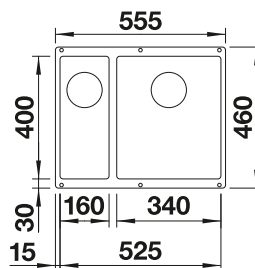

TECHNICAL DRAWING

Bowl depth 190/130 mm
Cut-out radius: 10 mm
Drainage components must be ordered separately.