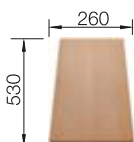

SUGGESTED OPTIONAL ACCESSORIES

Solid beech chopping board

218313