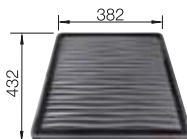

SUGGESTED OPTIONAL ACCESSORIES

Top rails

235906

Crockery basket

514238

Drainer

230734

BLANCO UNIT WITH SUPRA 340-U