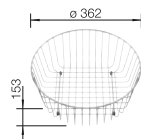

SUGGESTED OPTIONAL ACCESSORIES

Chopping board
218421

Stainless Steel Crockery basket
220574

316

BLANCO