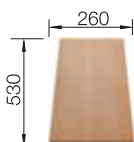

Bowl depth 170/90 mm

600 mm

Stainless steel sinks

6

SUGGESTED OPTIONAL ACCESSORIES

Solid beech chopping board 218313	Stainless Steel colander 240729	Crockery basket Stainless Steel 220573
--------------------------------------	------------------------------------	---