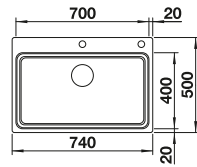

ETAGON 700-IF/A STAINLESS STEEL

- Generous staggered bowl with added functionality
- Integrated step creates an additional functional level
- Clever system concept with versatile ETAGON rails
- High-quality features with the covered C-overflow and InFino drain system – elegantly integrated and easy-care

800 mm

Stainless steel bowls

3

CABINET SIZE MM

800

ETAGON 700-IF/A

● satin polish

524 274

Bowl depth

190 mm

BOWL RADIUS

SCOPE OF SUPPLY

InFino drain system with remote control

2 x ETAGON rails in stainless steel, waste kit with space-saving pipe, 3 1/2" InFino basket strainer with drain remote control (pop-up, chrome-plated), fixing kit
Additional drill hole possible. The subsequent drill hole should be carried out by a specialist company.

SUGGESTED OPTIONAL ACCESSORIES

BLANCO UNIT WITH ETAGON 700-IF/A

Bamboo chopping board

Multifunctional colander

Drainer

drink.filter EVOL-S Pro

FLEXON II Low 80/3

239 449

231 396

230 734

see page 334

see page 433

You will find detailed dimensions and drawings with cut-out details on the Internet at www.blanco.com. Information on Regulation (EG) 1907/2006 (REACH) can be found in the service chapter.

BLANCO

135