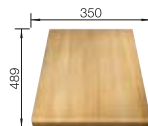

- Smooth, ergonomic work flow along two axis
- Design that is notable for clear lines and the ultra-narrow, low-profile rim
- Tight radii for maximum utilisation of the surface and volume
- Movable chopping board for working directly into cooking dishes
- Multifunctional colander can also be freely positioned in the main bowl for easy food preparation

Installation
from above

CABINET SIZE MM	600	600
AXIA III 6 S		
	Bowl right	Bowl left
black	525 851	525 849
anthracite	523 462	524 643
rock grey	523 463	524 644
volcano grey	527 229	527 227
white	523 466	524 647
soft white	527 046	527 044
tartufo	523 469	524 650
coffee	523 471	524 652
Bowl depth	190/145 mm	190/145 mm
BOWL RADIUS		
SCOPE OF SUPPLY		InFino drain system with remote control

movable ash compound bridging chopping board, multifunctional stainless steel colander, waste kit with space-saving pipe, 2 x 3 1/2" InFino basket strainer with drain remote control (rotary switch) for the main bowl

Ash compound bridging chopping board AXIA III