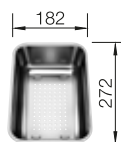

Multifunctional colander
231178