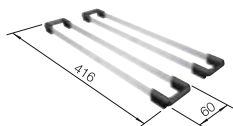

SUGGESTED OPTIONAL ACCESSORIES

Top rails

235 906