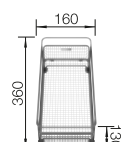

Multifunctional wire basket

223297