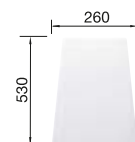

Plastic chopping board in white

217611