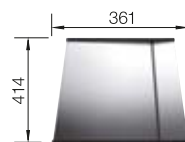

SUGGESTED OPTIONAL ACCESSORIES

Wooden chopping board

223 074

Colander stainless steel

219 649

Lay-on drainer

223 067

BLANCO UNIT WITH CLARON-IF/A