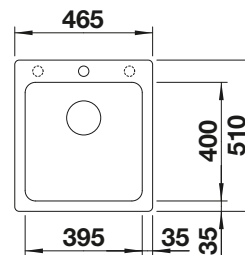

TECHNICAL DRAWING

○ Pre-drilled holes for tapping or drilling
Bowl depth 200 mm

SUGGESTED OPTIONAL ACCESSORIES

Solid beech chopping board

225362

Floating grid

234795

Plastic chopping board in white

210521

BLANCO UNIT WITH NAYA 45

KANO

see page 389

BOTTON II 30/2

see page 438