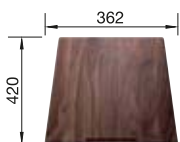

SUGGESTED OPTIONAL ACCESSORIES

Wooden chopping board

223 074

Lay-on drainer

223 067

Multifunctional wire basket

223 297

BLANCO UNIT WITH CLARON 500-IF DARK STEEL