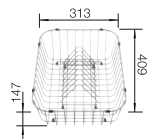

SUGGESTED OPTIONAL ACCESSORIES

Crockery basket with plate stack
507829