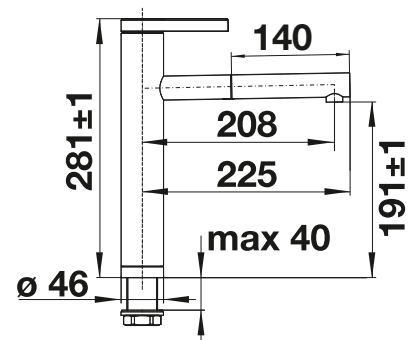

TECHNICAL DRAWING

Flowrate 11.5 l/min at 3 bar pressure

SCOPE OF SUPPLY

- 130° swivel spout for greater reach
- Ø 35 mm tap hole required
- With ceramic disk cartridge
- Patented jet regulator for markedly reduced scaling
- Spray made of metal
- Metal-sheathed spray hose
- Hose weight for reliable retraction
- Flexible connector pipes, 500 mm long and 3/8" nut
- Stabilisation plate to increase the stability of the tap when fitted in stainless steel sinks
- With non-return valve and thus guaranteed against reflux in accordance with EN 1717

SUGGESTED OPTIONAL ACCESSORIES

Dirt filter for corner valve 128 434	Spray hose guide for kitchen mixer taps 511 920

RECOMMENDATION SOAP DISPENSER

PIONA Soap dispenser

see page 414