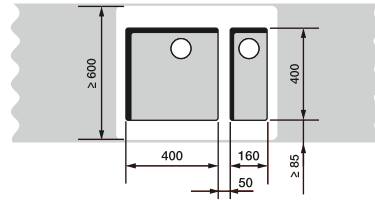

70 cm cabinet