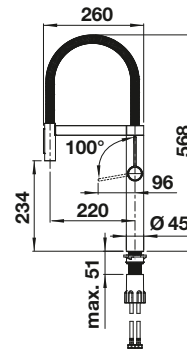

TECHNICAL DRAWING

Flowrate 8.8 l/min at 3 bar pressure

SCOPE OF SUPPLY

- 180° swivel spout for greater reach
- Ø 35 mm tap hole required
- Easy and fast professional installation with BLANCO Lock
- With ceramic disk cartridge
- Clear stream aerator
- Spray made of metal
- Magnetized handspray holder for ease of use
- Metal-sheathed spray hose
- Flexible connector pipes, 950 mm long and 3/8" nut
- Stabilisation plate to increase the stability of the tap when fitted in stainless steel sinks
- With non-return valve and thus guaranteed against reflux in accordance with EN 1717

SUGGESTED OPTIONAL ACCESSORIES

Dirt filter for corner valve

128 434

RECOMMENDATION SOAP DISPENSER

LATO Soap dispenser

see page 415