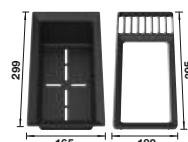

SUGGESTED OPTIONAL ACCESSORIES

Sink Drainer 2-in-1

527 644

Floating grid

234 795

Crockery basket

231 693

BLANCO UNIT WITH ADIRA 45 S-F