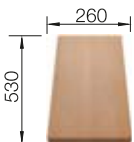

Solid beech chopping board
218313

Plastic chopping board in white
217611

BLANCO UNIT WITH BLANCODANA 6

MIDA-S

see page 391

SOLON-IF

see page 439

CLARON 450-U STAINLESS STEEL