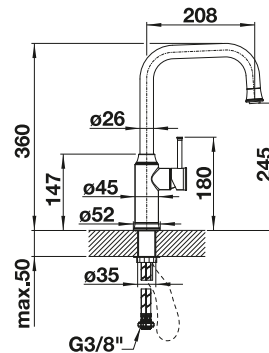

- Modern design with optically contrasting decor elements
- System solution with matching remote control and mixer tap
- Available in various surface finishes
- High J-shaped spout with extendable shower
- Particularly recommended for undermount bowls and high-quality worktops

Extendable
spray

PVD

	satin gold	526 687

METALLIC SURFACE

	chrome	521 288

TECHNICAL DRAWING

Flowrate 8.4 l/min at 3 bar pressure