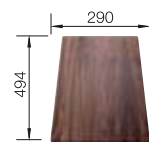

Bridge chopping board

225 331