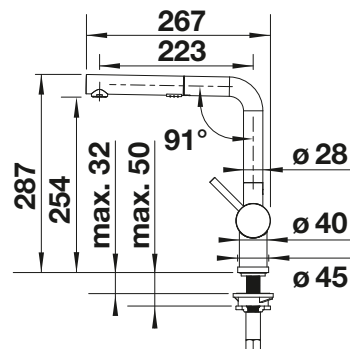

TECHNICAL DRAWING

Flowrate 7.93 l/min at 3 bar pressure

SCOPE OF SUPPLY

- 140° swivel spout for greater reach
- Ø 35 mm tap hole required
- With ceramic disk cartridge
- Patented jet regulator for markedly reduced scaling
- Spray made of metal
- Metal-sheathed spray hose
- BLANCO hose weight for extended reach
- Flexible connector pipes, 700 mm long and 3/8" nut
- Stabilisation plate to increase the stability of the tap when fitted in stainless steel sinks
- With non-return valve and thus guaranteed against reflux in accordance with EN 1717

SUGGESTED OPTIONAL ACCESSORIES

Dirt filter for corner valve
128434

Spray hose guide for kitchen
mixer taps
511920

RECOMMENDATION SOAP DISPENSER

LATO Soap dispenser

see page 415