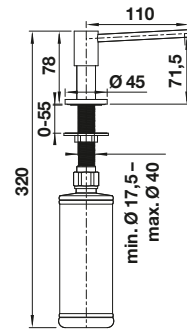

SCOPE OF SUPPLY

TECHNICAL DRAWING

Please note: Ø 35 mm tap hole required
bottle content: 300 ml