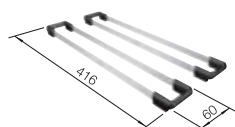

SUGGESTED OPTIONAL ACCESSORIES

Top rails
235906