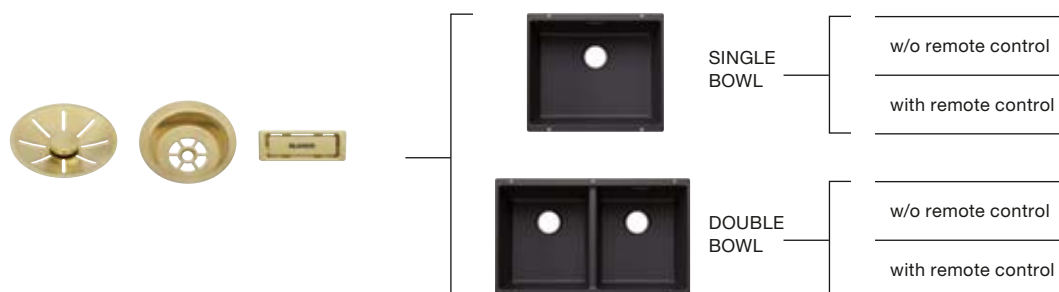

2. Choose your preferred complementing Coloured Components InFino drain system