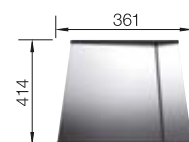

Lay-on drainer

223067