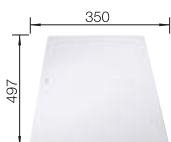

SUGGESTED OPTIONAL ACCESSORIES

Glass cutting board white

234 045