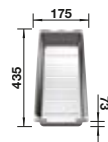

Multifunctional colander
227 689