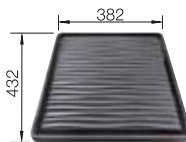

ETAGON 700-U STAINLESS STEEL

800 mm

- Generous staggered bowl with added functionality
- Integrated step creates an additional functional level
- Clever system concept with versatile ETAGON rails
- High-quality features with the covered C-overflow and InFino drain system – elegantly integrated and easy-care

reddot award 2017
winner

Undermount

Stainless steel
bowls

ω

CABINET SIZE MM

800

ETAGON 700-U

● satin polish

524 270

Bowl depth

190 mm

BOWL RADIUS

SCOPE OF SUPPLY

InFino drain system
without remote control

2 x ETAGON rails in stainless steel, waste kit with space-saving pipe, 3 1/2" InFino basket strainer, fixing kit

2 x ETAGON rails

SUGGESTED OPTIONAL ACCESSORIES

BLANCO UNIT WITH ETAGON 700-U

Ash compound chopping
board
230 700

Multifunctional colander
231 396

Drainer
230 734

drink.filter EVOL-S Pro
see page 334

FLEXON II Low 80/3
see page 433