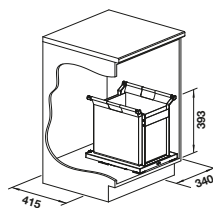

SCOPE OF SUPPLY

Organisation system for floor-mounting behind hinged doors, 1 x portable bag with 30 l, base plate with soft-closing slides

INSTALLATION NOTE

- Installation height 395 mm.
- Installation depth at the slides 430 mm, base plate 415 mm.
- Maximum carrying capacity for bag 5 kg.