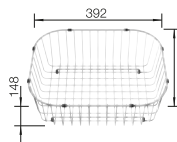

600 mm

Stainless steel
sinks

6

SUGGESTED OPTIONAL ACCESSORIES

Solid beech chopping board
218313

Plastic chopping board in white
217611

Crockery basket Stainless Steel
220573

BLANCO UNIT WITH DINAS XL 6 S COMPACT