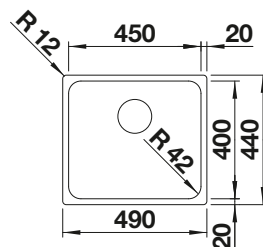

TECHNICAL DRAWING

Bowl depth 185 mm
Note: Please order drain connections for combinations of two individual bowls separately.