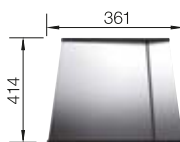

SUGGESTED OPTIONAL ACCESSORIES

Wooden chopping board

223 074

Colander stainless steel

219 649

Lay-on drainer

223 067

BLANCO UNIT WITH CLARON 400-IF