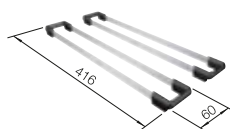

Top rails
235906