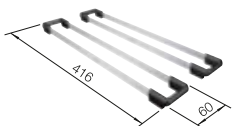

SUGGESTED OPTIONAL ACCESSORIES

Top rails

235906