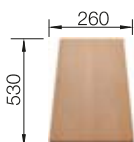

SUGGESTED OPTIONAL ACCESSORIES

Solid beech chopping board
218313