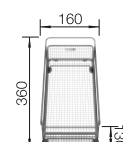

Multifunctional wire basket

223 297