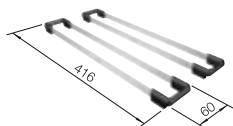

SUGGESTED OPTIONAL ACCESSORIES

Top rails 235906	Ash compound chopping board 230700	Multifunctional colander 227689