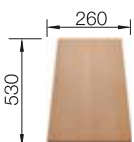

600 mm

Stainless steel sinks

6

SUGGESTED OPTIONAL ACCESSORIES

Solid beech chopping board
218313

Plastic chopping board in white
217611

Crockery basket Stainless Steel
220573

BLANCO UNIT WITH DINAS 6 S