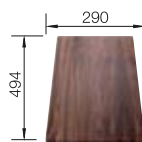

Glass cutting board white

TECHNICAL DRAWING

Bowl depth 190/40 mm

450 mm

Stainless steel sinks

6

SUGGESTED OPTIONAL ACCESSORIES

Cutting pad 225 469	Bridge chopping board 225 331	Multifunctional colander 224 787
------------------------	----------------------------------	-------------------------------------