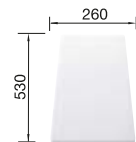

Plastic chopping board in white
217611