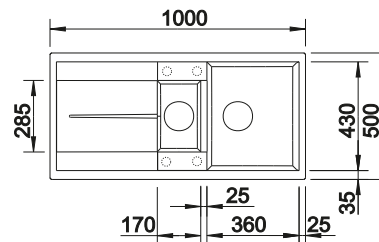

TECHNICAL DRAWING

Pre-drilled holes for tapping or drilling
Bowl depth 190/145 mm

SUGGESTED OPTIONAL ACCESSORIES

Solid beech chopping board
218313

Plastic chopping board in white
217611

Multifunctional colander
217796

BLANCO UNIT WITH METRA 6 S

LINUS-S
see page 375

SELECT II 60/3
see page 426