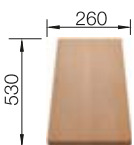

270

BLANCO

Plastic chopping board in white
217611

Multifunctional wire basket
223297

BLANCO UNIT WITH ZIA 5 S

KANO

see page 389

SELECT II 50/2