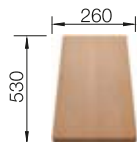

Solid beech chopping board
218313

Plastic chopping board in white
217 611

Sink Drainer 2-in-1
527 644

BLANCO UNIT WITH ADIRA XL 6 S

ALTA-S II
see page 362

SELECT II 60/2 Orga
see page 425

FARON XL 6 S SILGRANIT