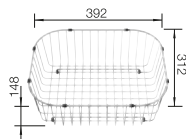

SUGGESTED OPTIONAL ACCESSORIES

Crockery basket Stainless Steel
220573