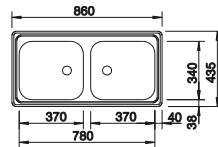

reversible

natural finish

500372

Bowl depth

150/150 mm

Waste fitting

137034