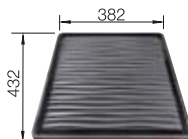

2 x ETAGON rails

TECHNICAL DRAWING

○ Pre-drilled holes for tapping or drilling
Bowl depth 220 mm

SUGGESTED OPTIONAL ACCESSORIES

Ash compound chopping board
230 700

Drainer
230 734

BLANCO UNIT WITH ETAGON 8

drink.filter EVOL-S Pro