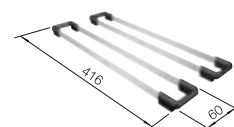

Top rails
235906