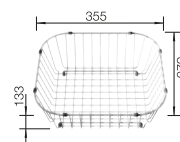

Crockery basket

514 238