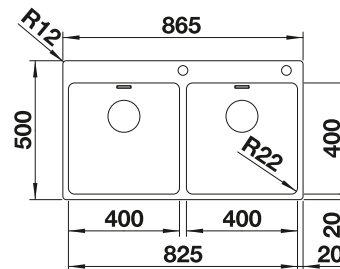

TECHNICAL DRAWING

Bowl depth 190/190 mm
Note: Additional drill hole possible. The subsequent drill hole should be carried out by a specialist company.