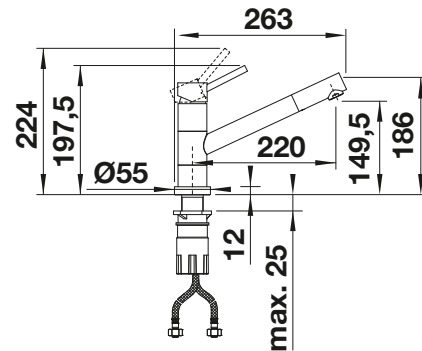

TECHNICAL DRAWING

Flowrate 14.98 l/min at 3 bar pressure

SCOPE OF SUPPLY

- 360° swivel spout for greater reach
- Ø 35 mm tap hole required
- With ceramic disk cartridge
- Patented jet regulator for markedly reduced scaling
- Flexible connector pipes, 950 mm long and 3/8" nut
- Stabilisation plate to increase the stability of the tap when fitted in stainless steel sinks

** AVAILABLE AS OF MARCH 2025

SUGGESTED OPTIONAL ACCESSORIES

Dirt filter for corner valve

128434

RECOMMENDATION SOAP DISPENSER

LATO Soap dispenser

see page 415