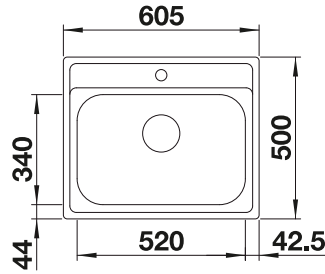

TECHNICAL DRAWING

Bowl depth 158 mm

SUGGESTED OPTIONAL ACCESSORIES

Solid beech chopping board
218313

Plastic chopping board in white
217611

BLANCO UNIT WITH BLANCODANA 6

MIDA-S

see page 391

SOLON-IF

see page 439