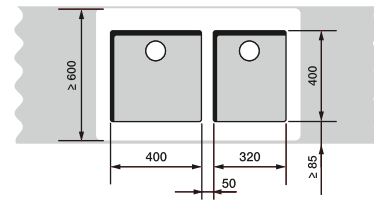

90 cm cabinet