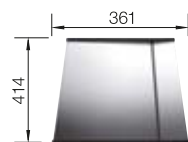

BLANCO UNIT WITH CLARON 340-U

drink.filter EVOL-S Pro

SOLON-IF

219649

223067

238482

see page 334

see page 439