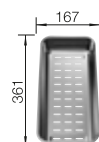

Multifunctional colander
223 077