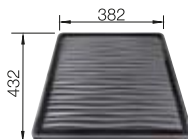

Drainer
230 734