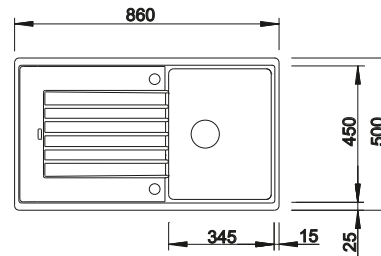

- Modern design with clear lines
- Straight-lined outer contour emphasised by the narrow rim
- Characteristic tap ledge as a frame that enlarges the drainer
- Spacious bowl size for the 45 cm sink cabinet
- Generously oversized drainer
- Classic bowl arrangement for reversible installation

450 cabinet size mm | Installation from above

COLOUR	SCOPE OF SUPPLY	REVERSIBLE
black	w/o drain remote control	526011
anthracite	w/o drain remote control	516748
volcano grey	w/o drain remote control	527384
white	w/o drain remote control	516740
soft white	w/o drain remote control	527201
coffee	w/o drain remote control	516745

SCOPE OF SUPPLY	TECHNICAL DRAWING

waste kit with space-saving pipe, 3 1/2" basket strainer

Pre-drilled holes for tapping or drilling
Bowl depth 190 mm