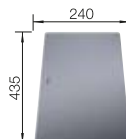

Silver-coloured safety glass
cutting board
227 697