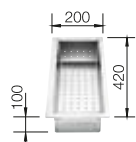

SUGGESTED OPTIONAL ACCESSORIES

Colander stainless steel

219649