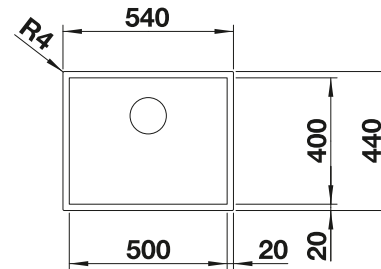

TECHNICAL DRAWING

Bowl depth 175 mm
Note: Please order drain connections for combinations of two individual bowls separately.