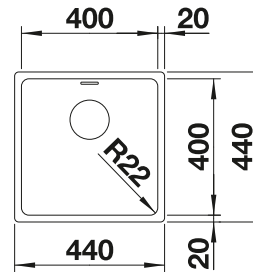

TECHNICAL DRAWING

Bowl depth 190 mm
Note: Please order drain connections for combinations of two individual bowls separately.