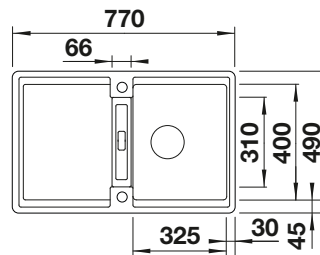

527 600

SCOPE OF SUPPLY

foldable ADIRA grid, waste kit with space-saving pipe, 3 1/2" InFino basket strainer with drain remote control (rotary switch)

Foldable ADIRA Grid

TECHNICAL DRAWING

Bowl depth 200 mm