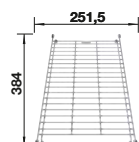

SUGGESTED OPTIONAL ACCESSORIES

Floating grid

234 795