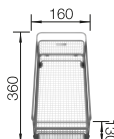

Multifunctional wire basket
223 297