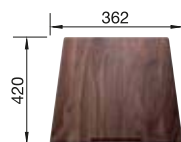

SUGGESTED OPTIONAL ACCESSORIES

Wooden chopping board

223 074