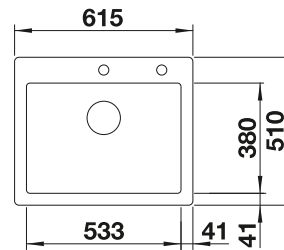

TECHNICAL DRAWING

Bowl depth 190 mm
Holes for a kitchen mixer tap and drain remote control are provided.

Installing a kitchen mixer tap or drain remote control in Ceramic sinks requires a flexible sealing tape, item no. 120 055.

Includes: two tap holes, drain remote control and PuraPlus coating.