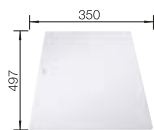

Glass cutting board white