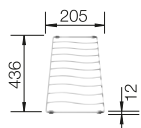

SCOPE OF SUPPLY

stainless steel drainer grid, waste kit with space-saving pipe, 3 1/2" InFino basket strainer with drain remote control (rotary switch)
or
stainless steel drainer grid, waste kit with space-saving pipe, 3 1/2" InFino basket strainer

Drainer grid