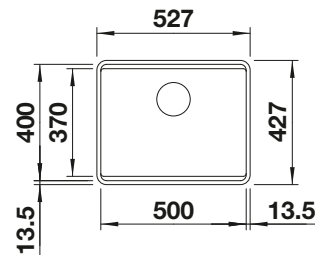

TECHNICAL DRAWING

Bowl depth 200 mm

For worktop thicknesses of 15 mm and over, a space for the overflow must be cut out on the underside.

Model-related detailed dimensions and drawings can be found with the cut-out information online at www.blanco.com.