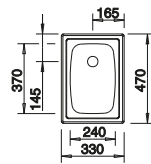

Bowl depth

150 mm

 Waste fitting

222 458

PLANNING NOTE

Please order 1 1/2" waste kit separately.
Bowl dimensions: 240 x 370 x 150 mm
Cut-out dimensions: 312 x 452 mm

SUGGESTED OPTIONAL ACCESSORIES

Drainer