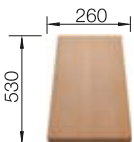

600 mm

Stainless steel
sinks

6

SUGGESTED OPTIONAL ACCESSORIES

Solid beech chopping board
218313

Plastic chopping board in white
217611

Crockery basket Stainless Steel
220573

BLANCO UNIT WITH DINAS XL 6 S COMPACT