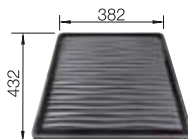

Drainer
230734