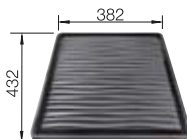

Drainer
230734