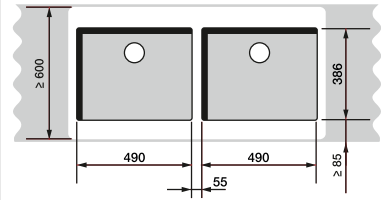

120 cm cabinet