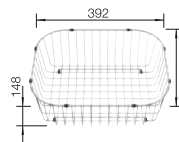

Crockery basket Stainless Steel
220573