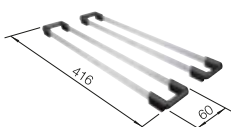

SUGGESTED OPTIONAL ACCESSORIES

Top rails
235 906