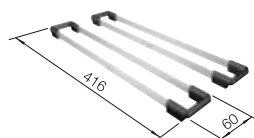

TOP RAILS

- Top rails
- recommended for SUBLINE and PLEON SILGRANIT and also for ANDANO, SUPRA, CLARON and ZEROX
- stainless steel/plastic
- 22 x 416 x 60 mm

235 906