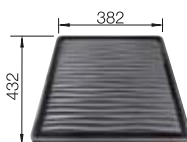

SUGGESTED OPTIONAL ACCESSORIES

Crockery basket	Drainer	Waste kit
231 693	230 734	236 264