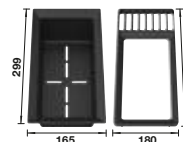

Solid beech chopping board
218313

Plastic chopping board in white
217 611

Sink Drainer 2-in-1
527 644

BLANCO UNIT WITH ADIRA XL 6 S

ALTA-S II
see page 362

SELECT II 60/2 Orga
see page 425

FARON XL 6 S SILGRANIT