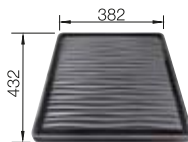

Please order 1 1/2" dual waste kit separately.
Bowl dimensions: 370 x 340 x 150 mm
Cut-out dimensions: 842 x 417 mm

SUGGESTED OPTIONAL ACCESSORIES

Crockery basket

514238

Drainer

230734

BLANCO UNIT WITH TOP EZ 8 X 4