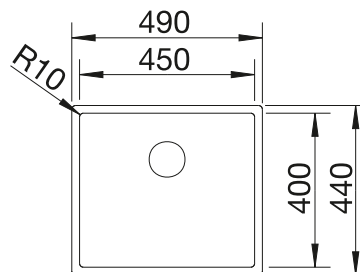

TECHNICAL DRAWING

Bowl depth 190 mm
Please order drain connections for combinations of two individual bowls separately