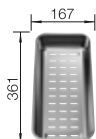

Multifunctional colander
223 077