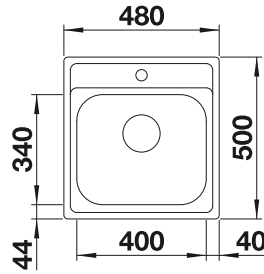

TECHNICAL DRAWING

Bowl depth 158 mm

SUGGESTED OPTIONAL ACCESSORIES

Solid beech chopping board
218313

Plastic chopping board in white
217611

BLANCO UNIT WITH BLANCODANA 45

MIDA

SOLON-IF

see page 393

see page 439