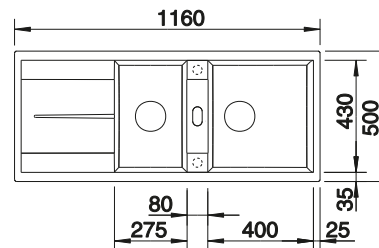

TECHNICAL DRAWING

Pre-drilled holes for tapping or drilling
Bowl depth 190/190 mm

SUGGESTED OPTIONAL ACCESSORIES

Solid beech chopping board
218313

Plastic chopping board in white
217611

Corner caddy
235866

BLANCO UNIT WITH METRA 8 S

LINUS-S

see page 375

FLEXON II Low 80/3

see page 433