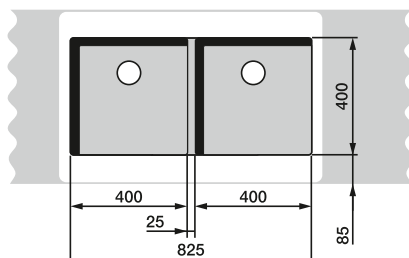

BLANCO ANDANO

60 cm cabinet

ANDANO 340/180-U

70/80 cm cabinet

ANDANO 400-U + ANDANO 180-U +
Bowl connection 225088

80 cm cabinet

ANDANO 340-U + ANDANO 340-U +
Bowl connection 225088

90 cm cabinet