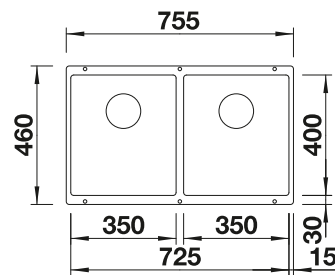

TECHNICAL DRAWING

Bowl depth 200/200 mm
Cut-out radius: 10 mm
Drainage components must be ordered separately.

see page

SUGGESTED OPTIONAL ACCESSORIES

Top rails
235 906

Ash compound chopping
board
230 700

Silver-coloured safety glass
cutting board
227 697

BLANCO UNIT WITH SUBLINE 350/350-U FOR COLOURED COMPONENTS

LINUS-S

see page 374

FLEXON II Low 80/3

see page 433