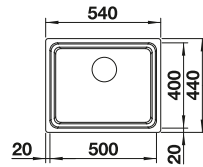

- Generous staggered bowl with added functionality
- Integrated step creates an additional functional level
- Clever system concept with versatile ETAGON rails
- High-quality features with the covered C-overflow and InFino drain system – elegantly integrated and easy-care

Undermount

Stainless steel
bowls

CABINET SIZE MM

600

ETAGON 500-U

● satin polish

521 841

Bowl depth

190 mm

BOWL RADIUS