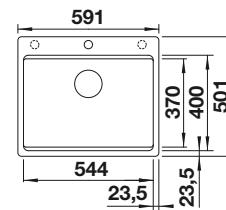

TECHNICAL DRAWING

○ Pre-drilled holes for tapping or drilling

Bowl depth 220 mm

In the area of the mixer tap, the supporting surface of the sink must be additionally notched on the worktop.

In combination with BLANCO Multi Frame a minimum worktop thickness of 20mm is required.

Model-related detailed dimensions and drawings can be found with the cut-out information online at www.blanco.com.