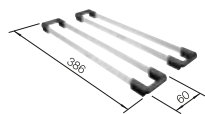

SCOPE OF SUPPLY

2 x ETAGON rails in stainless steel, fixing kit