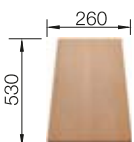

800 mm

Stainless steel sinks

6

SUGGESTED OPTIONAL ACCESSORIES

Solid beech chopping board
218313

Plastic chopping board in white
217611

Crockery basket Stainless Steel
220573

BLANCO UNIT WITH DINAS 8 S