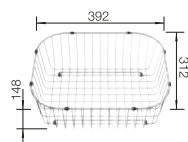

SUGGESTED OPTIONAL ACCESSORIES

Crockery basket Stainless Steel
220573