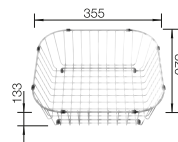

Crockery basket

514 238