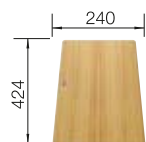

522987

SCOPE OF SUPPLY

waste kit with space-saving pipe, 2 x 3 1/2" InFino basket strainer, fixing kit

TECHNICAL DRAWING

Bowl depth 190/190 mm

SUGGESTED OPTIONAL ACCESSORIES

Ash compound chopping board
230700