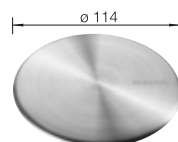

CapFlow
517666