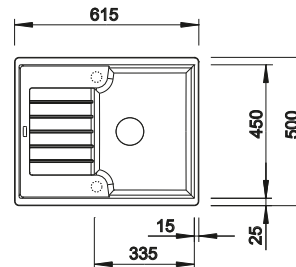

TECHNICAL DRAWING

Pre-drilled holes for tapping or drilling
Bowl depth 190 mm

SUGGESTED OPTIONAL ACCESSORIES

Solid beech chopping board
218313

Plastic chopping board in white
217611

Multifunctional wire basket
223297

BLANCO UNIT WITH ZIA 40 S

KANO

see page 389

BOTTON II 30/2

see page 438