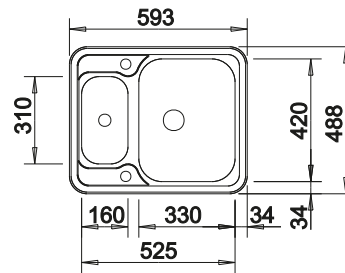

TECHNICAL DRAWING

Bowl depth 160/130 mm

SUGGESTED OPTIONAL ACCESSORIES

Crockery basket Stainless Steel 220573	Drainer 230734

BLANCO UNIT WITH LANTOS 6-IF

KANO-S see page 386	SELECT II 60/3 see page 426