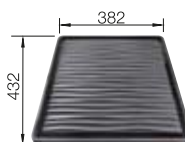

BLANCO UNIT WITH ANDANO 180-IF

SONEA-S Flexo
see page 358

FLEXON II 30/1
see page 432