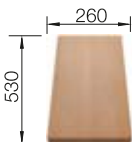

SUGGESTED OPTIONAL ACCESSORIES

Solid beech chopping board
218313

Plastic chopping board in white
217611

Corner caddy
235866

BLANCO UNIT WITH METRA 5 S

LINUS
see page 378

SELECT II 50/2
see page 429

SONA 5 S SILGRANIT