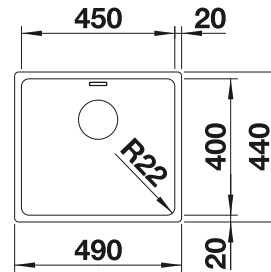

TECHNICAL DRAWING

Bowl depth 190 mm
Note: Please order drain connections for combinations of two individual bowls separately.