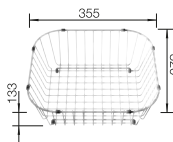

Crockery basket

514 238