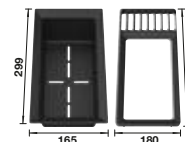

Bowl depth 200 mm

SUGGESTED OPTIONAL ACCESSORIES

Solid beech chopping board
218313

Plastic chopping board in white
217611

Sink Drainer 2-in-1
527644

BLANCO UNIT WITH ADIRA 45 S

ALTA II

see page 364