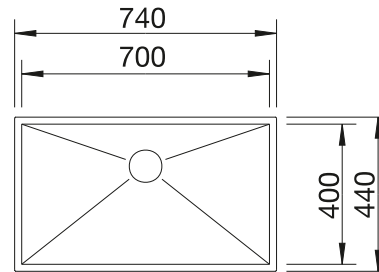

TECHNICAL DRAWING

Bowl depth 185 mm
Note: Please order drain connections for combinations of two individual bowls separately.