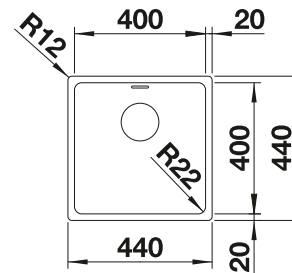

TECHNICAL DRAWING

Bowl depth 190 mm
Note: Installing a kitchen mixer tap, drain remote control or soap dispenser in laminate worktops requires a flexible sealing tape.

Please order drain connections for combinations of two individual bowls separately.