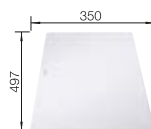

BOWL RADIUS

SCOPE OF SUPPLY

InFino drain system with remote control

movable safety glass cutting board, multifunctional stainless steel colander, waste kit with space-saving pipe, 2 x 3 1/2" InFino basket strainer with drain remote control (rotary switch) for the main bowl

Glass cutting board white