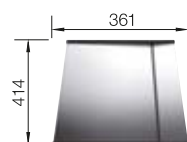

Lay-on drainer

223067