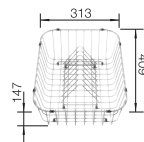

Crockery basket with plate stack
507 829