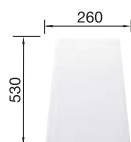

TECHNICAL DRAWING

○ Pre-drilled holes for tapping or drilling
Bowl depth 190/190 mm

SUGGESTED OPTIONAL ACCESSORIES

Solid beech chopping board
218313

Plastic chopping board in white
217611

Multifunctional wire basket
223297