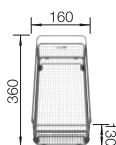

Multifunctional wire basket
223297