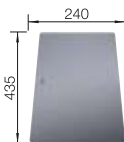

Silver-coloured safety glass
cutting board
227 697