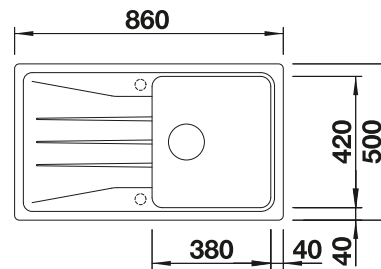

TECHNICAL DRAWING

○ Pre-drilled holes for tapping or drilling
Bowl depth 190 mm

SUGGESTED OPTIONAL ACCESSORIES

Solid beech chopping board
218313

Plastic chopping board in white
217611

Multifunctional wire basket
223297

BLANCO UNIT WITH SONA 5 S

KANO
see page 389

SELECT II 50/3
see page 429