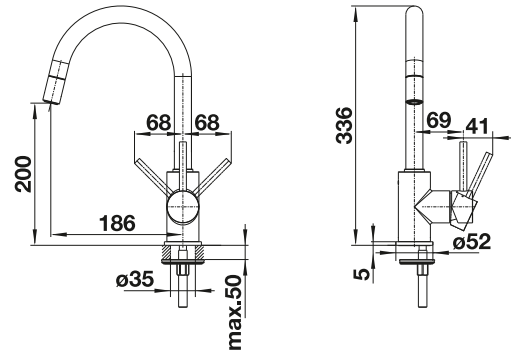

TECHNICAL DRAWING

Flowrate 10 l/min at 3 bar pressure

SCOPE OF SUPPLY

- 360° swivel spout for greater reach
- Ø 35 mm tap hole required
- With ceramic disk cartridge
- Patented jet regulator for markedly reduced scaling
- Spray made of plastic
- Nylon-sheathed spray hose
- Hose weight for reliable retraction
- Flexible connector pipes, 500 mm long and 3/8" nut
- Stabilisation plate to increase the stability of the tap when fitted in stainless steel sinks
- With non-return valve and thus guaranteed against reflux in accordance with EN 1717

SUGGESTED OPTIONAL ACCESSORIES

Dirt filter for corner valve 128 434	Spray hose guide for kitchen mixer taps 511 920

RECOMMENDATION SOAP DISPENSER

LATO Soap dispenser

see page 415