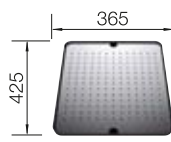

SUGGESTED OPTIONAL ACCESSORIES

Bamboo chopping board

239 449

Foldable Grid

238 482

Draining tray

513 485

BLANCO UNIT WITH SOLIS-U