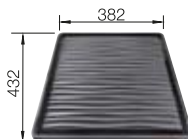

SUGGESTED OPTIONAL ACCESSORIES

Top rails

235906

Crockery basket

514238

Drainer

230734

BLANCO UNIT WITH SUPRA 400-U