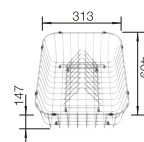

Crockery basket with plate stack

507 829