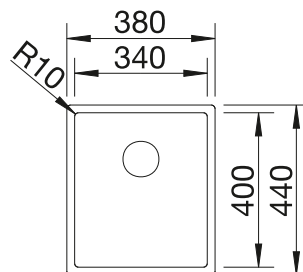

TECHNICAL DRAWING

Bowl depth 190 mm
Please order drain connections for combinations of two individual bowls separately