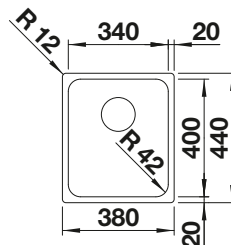

TECHNICAL DRAWING

Bowl depth 185 mm
Note: Please order drain connections for combinations of two individual bowls separately.