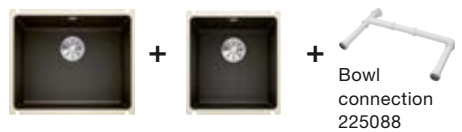

SUBLINE 500-U SUBLINE 375-U