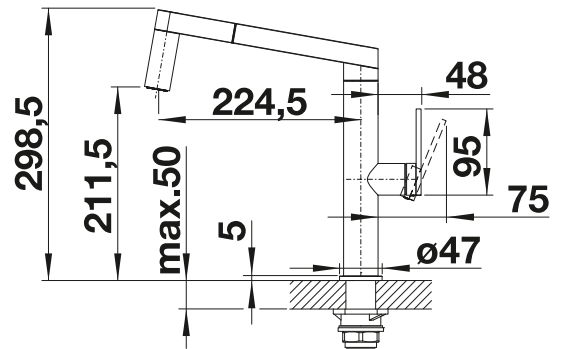

Extendable
spray

Pull-out
dual spray

GERMAN
DESIGN
AWARD
WINNER
2018

METALLIC SURFACE

 stainless steel	521 547
---	---------

TECHNICAL DRAWING

Flowrate 7.2 l/min at 3 bar pressure

SCOPE OF SUPPLY