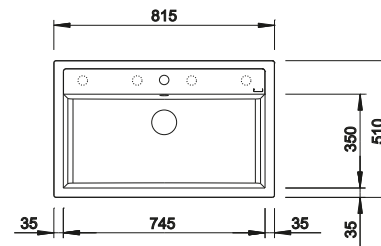

TECHNICAL DRAWING

○ Pre-drilled holes for tapping or drilling
Bowl depth 190 mm

SUGGESTED OPTIONAL ACCESSORIES

Beech wood chopping board
232 817

Corner caddy
235 866

Crockery basket with plate stack
507 829

BLANCO UNIT WITH DALAGO 8

KANO-S

see page 387

SOLON-IF

see page 439