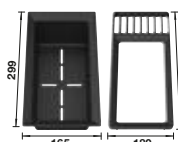

Sink Drainer 2-in-1
527644