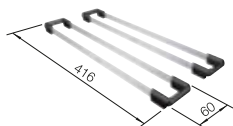

SUGGESTED OPTIONAL ACCESSORIES

Top rails
235 906