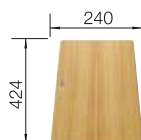

Ash compound chopping board
230700