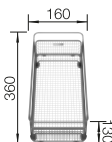

TECHNICAL DRAWING

Bowl depth 185/130 mm
Cut-out by template.

SUGGESTED OPTIONAL ACCESSORIES

Maple wood cutting board

232 841

Multifunctional wire basket

223 297

BLANCO UNIT WITH BLANCODELTA II