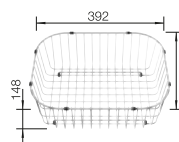

Crockery basket Stainless Steel
220573