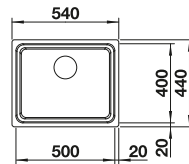

ETAGON 500-IF STAINLESS STEEL

600 mm

- Generous staggered bowl with added functionality
- Integrated step creates an additional functional level
- Clever system concept with versatile ETAGON rails
- High-quality features with the covered C-overflow and InFino drain system – elegantly integrated and easy-care

reddot award 2017
winner

Flat
rim IF

Stainless steel
bowls

CABINET SIZE MM

600

ETAGON 500-IF

● satin polish

521 840

Bowl depth

190 mm

BOWL RADIUS

SCOPE OF SUPPLY

InFino drain system
without remote control

2 x ETAGON rails in stainless steel, waste kit with space-saving pipe, 3 1/2" InFino basket strainer, fixing kit

Note: Installing a kitchen mixer tap, drain remote control or soap dispenser in laminate worktops requires a flexible sealing tape.

SUGGESTED OPTIONAL ACCESSORIES

BLANCO UNIT WITH ETAGON 500-IF

Ash compound chopping
board
230 700

Multifunctional colander
231 396

Drainer
230 734

drink.filter EVOL-S Pro

SELECT II 60/3

see page 334

see page 426

160

BLANCO

You will find detailed dimensions and drawings with cut-out details on the Internet at www.blanco.com.
Information on Regulation (EG) 1907/2006 (REACH) can be found in the service chapter.