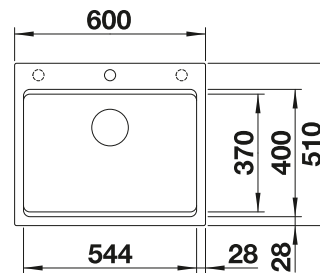

TECHNICAL DRAWING

○ Pre-drilled holes for tapping or drilling
Bowl depth 220 mm

SUGGESTED OPTIONAL ACCESSORIES

Ash compound chopping
board
230 700

Drainer
230 734

BLANCO UNIT WITH ETAGON 6

drink.filter EVOL-S Pro

SELECT II XL 60/3

see page 334

see page 426