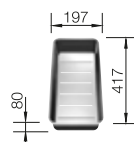

SUGGESTED OPTIONAL ACCESSORIES

Multifunctional stainless steel colander
227 692