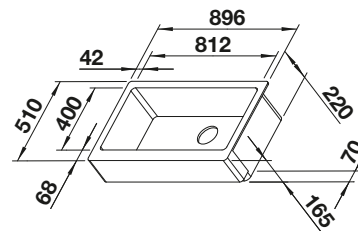

waste kit with space-saving pipe, 3 1/2" InFino basket strainer

TECHNICAL DRAWING

Bowl depth 220 mm
Please note the installation details and cut-out information for:
Flushmount: <https://youtu.be/CGRIPZsbQ6Y>
Undermount: <https://youtu.be/jB-uTpOrpCc>