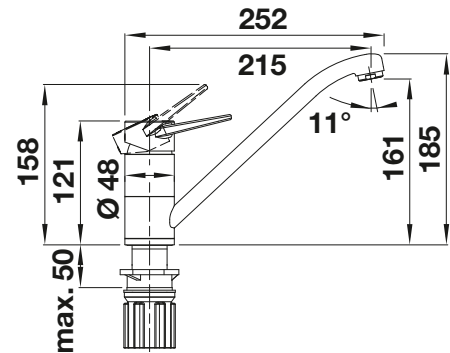

Solid spout

SILGRANIT LOOK DUAL FINISH

	black/chrome	526415
	anthracite/chrome	526407
	volcano grey/chrome	526981
	white/chrome	526408
	soft white/chrome	526980

TECHNICAL DRAWING

Flowrate 14.98 l/min at 3 bar pressure