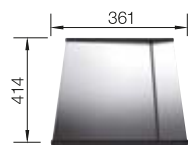

SUGGESTED OPTIONAL ACCESSORIES

Lay-on drainer

223 067