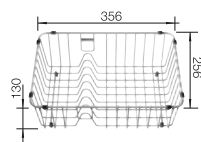

SUGGESTED OPTIONAL ACCESSORIES

Crockery basket

231 693