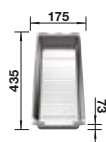

SUGGESTED OPTIONAL ACCESSORIES

Multifunctional colander
227 689