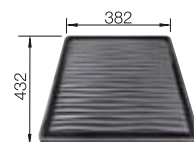

Please order drain connections for combinations of two individual bowls separately.

SUGGESTED OPTIONAL ACCESSORIES

Bamboo chopping board

239 449

Crockery basket

514 238

Drainer

230 734