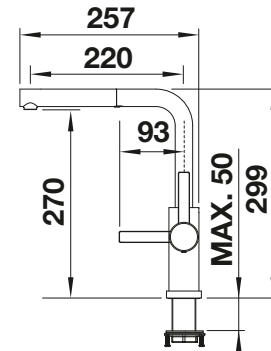

TECHNICAL DRAWING

Flowrate 6.8 l/min at 3 bar pressure

SCOPE OF SUPPLY

- 190° swivel spout for greater reach
- Ø 35 mm tap hole required
- With ceramic disk cartridge
- Patented jet regulator for markedly reduced scaling
- Spray made of metal
- Nylon-sheathed spray hose
- Hose weight for reliable retraction
- Flexible connector pipes, 950 mm long and 3/8" nut
- Stabilisation plate to increase the stability of the tap when fitted in stainless steel sinks
- With non-return valve and thus guaranteed against reflux in accordance with EN 1717

SUGGESTED OPTIONAL ACCESSORIES

Dirt filter for corner valve 128 434	Spray hose guide for kitchen mixer taps 511 920

RECOMMENDATION SOAP DISPENSER

PIONA Soap dispenser

see page 414