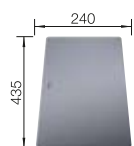

- Silver-coloured safety glass cutting board
- recommended for SUBLINE in Ceramic
- safety glass
- 17 x 240 x 435 mm

227 699