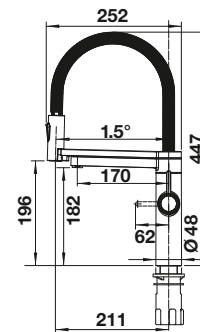

- 3-in-1 semi-pro mixer tap: cold, warm and filtered water
- Click & Touch: Exact amount of filtered water conveniently set via accurate scaling wheel and intuitive touch control for water consumption on demand
- High-end BWT multi-stage filter reduces lime and improves taste
- Separate outlet for purified drinking water
- Dual spray with precise magnetic holder

Filter

Volume

Power supply required

PVD

	PVD steel	526 311
	satin gold	527 430

SPECIAL COLOURS

	black matt	526 636

TECHNICAL DRAWING

Flowrate 9.2 l/min at 3 bar pressure