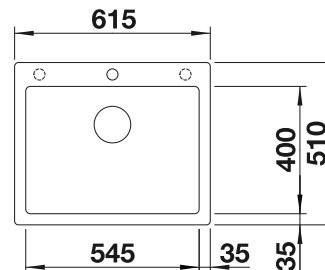

SCOPE OF SUPPLY

TECHNICAL DRAWING

- Pre-drilled holes for tapping or drilling

Bowl depth 220 mm

The optional ash compound chopping board can only be placed on the edge of the bowl if the diameter of the kitchen mixer tap is less than 48 mm.

Drainage components must be ordered separately.