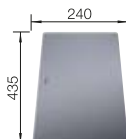

Silver-coloured safety glass cutting board
227 697