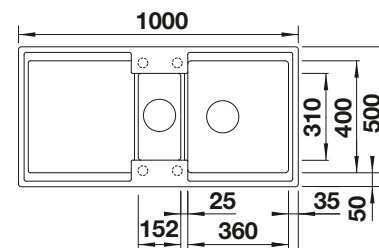

TECHNICAL DRAWING

○ Pre-drilled holes for tapping or drilling
Bowl depth 200/135 mm

SUGGESTED OPTIONAL ACCESSORIES

Solid beech chopping board
218313

Plastic chopping board in white
217611

Floating grid
234 795

BLANCO UNIT WITH ADIRA 6 S

ALTA-S II
see page 362

SELECT II 60/2 Orga
see page 425