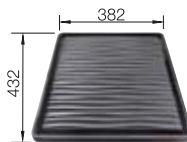

Drainer
230 734