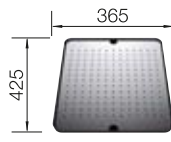

Draining tray
513 485