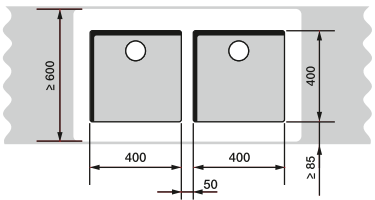

100 cm cabinet