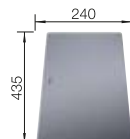

Silver-coloured safety glass cutting board
227 697