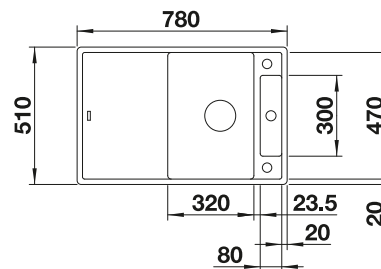

TECHNICAL DRAWING

Bowl depth 190/20 mm

SUGGESTED OPTIONAL ACCESSORIES

BLANCO UNIT WITH AXIA III 45 S

LINEE-S

SELECT II 45/2

see page 354

see page 429