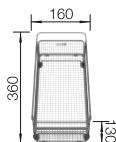

Solid beech chopping board
218313

Plastic chopping board in white
217611

Multifunctional wire basket
223297

BLANCO UNIT WITH SONA 5 S

KANO
see page 389

SELECT II 50/3
see page 429

ZIA 5 S SILGRANIT

- Modern design with clear lines
- Straight-lined outer contour emphasised by the narrow rim
- Spacious bowl for comfortable working
- Characteristic tap ledge as a frame that enlarges the drainer