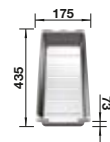

Multifunctional colander
227689