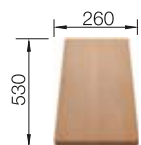

SUGGESTED OPTIONAL ACCESSORIES

Solid beech chopping board
218313