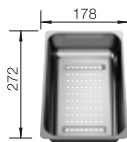

260

BLANCO

Plastic chopping board in white
217611

Multifunctional colander
220736

BLANCO UNIT WITH ZIA 6 S

KANO-S

see page 387

SELECT II 60/3