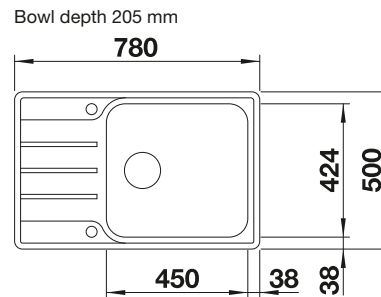

- Modern linear shape
- Extra-large bowl with maximum capacity
- Compact drainer area
- Elegant IF flat-rim for flushmount and for installation from above
- Can be installed reversibly
- 3 ½" basket strainer
- Versions with and without remote control

600 cabinet size mm | Flat rim IF

SURFACE	SCOPE OF SUPPLY	REVERSIBLE
brushed finish	with drain remote control w/o drain remote control	525 110 525 111

SCOPE OF SUPPLY	TECHNICAL DRAWING
waste kit with space-saving pipe, 3 ½" basket strainer with drain remote control (rotary switch) or waste kit with space-saving pipe, 3 ½" basket strainer	R60