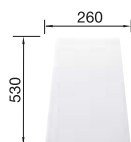

Plastic chopping board in white
217611