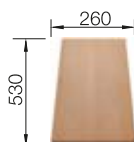

600 mm

Stainless steel sinks

6

SUGGESTED OPTIONAL ACCESSORIES

Solid beech chopping board
218313

Plastic chopping board in white
217611

Crockery basket Stainless Steel
220573

BLANCO UNIT WITH LIVIT XL 6 S