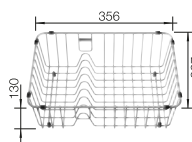

SUGGESTED OPTIONAL ACCESSORIES

Sink Drainer 2-in-1

527 644

Floating grid

234 795

Crockery basket

231 693

BLANCO UNIT WITH ADIRA 45 S-F