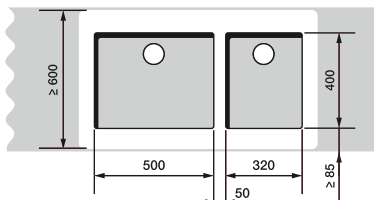

100 cm cabinet