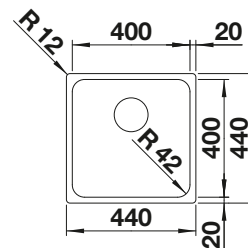

TECHNICAL DRAWING

Bowl depth 185 mm

Note: Installing a kitchen mixer tap, drain remote control or soap dispenser in laminate worktops requires a flexible sealing tape.

Please order drain connections for combinations of two individual bowls separately.