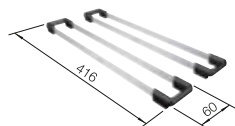

SUGGESTED OPTIONAL ACCESSORIES

Top rails

235906