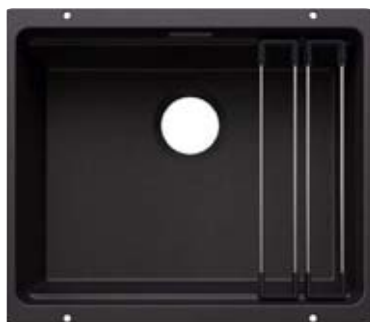

ALTA-S II

see page 361

SOLON-IF

see page 439

ETAGON 500-U FOR COLOURED COMPONENTS SILGRANIT

- Maximum colour flexibility by choosing complementing waste fitting set in satin gold, black matt, satin dark steel or satin platinum metal finishes (to be ordered with separate article number)
- Generous staggered bowl with added functionality
- Integrated step creates an additional functional level
- Clever system concept with versatile ETAGON rails
- High-quality features with the covered C-overflow and InFino drain system – elegantly integrated and easy-care