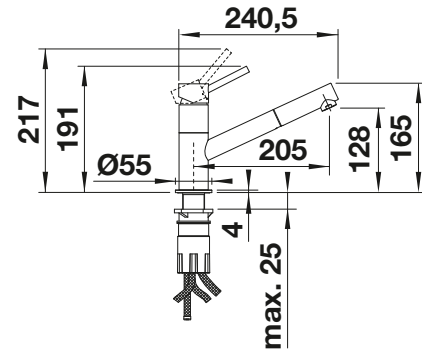

TECHNICAL DRAWING

Flowrate 9.3 l/min at 3 bar pressure

SCOPE OF SUPPLY

- 120° swivel spout for greater reach
- Ø 35 mm tap hole required
- With ceramic disk cartridge
- Patented jet regulator for markedly reduced scaling
- Spray made of plastic
- Nylon-sheathed spray hose
- Hose weight for reliable retraction
- Flexible connector pipes, 500 mm long and 3/8" nut
- Stabilisation plate to increase the stability of the tap when fitted in stainless steel sinks
- With non-return valve and thus guaranteed against reflux in accordance with EN 1717

SUGGESTED OPTIONAL ACCESSORIES

Dirt filter for corner valve
128 434

Jet regulator set for high-pressure mixer taps
521 746

Spray hose guide for kitchen mixer taps
511 920

RECOMMENDATION SOAP DISPENSER

LATO Soap dispenser

see page 415