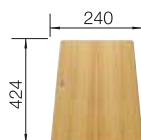

Ash compound chopping
board
230 700