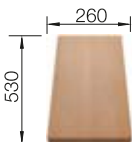

SUGGESTED OPTIONAL ACCESSORIES

Solid beech chopping board
218313