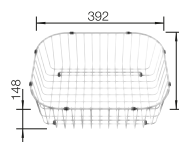

Bowl depth 170/90 mm

600 mm

Stainless steel sinks

6

SUGGESTED OPTIONAL ACCESSORIES

Solid beech chopping board 218313	Stainless Steel colander 240729	Crockery basket Stainless Steel 220573
--------------------------------------	------------------------------------	---