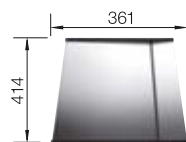

Wooden chopping board

223 074

Colander stainless steel

219 649

Lay-on drainer

223 067

BLANCO UNIT WITH CLARON 400-IF/A

drink.filter EVOL-S Pro