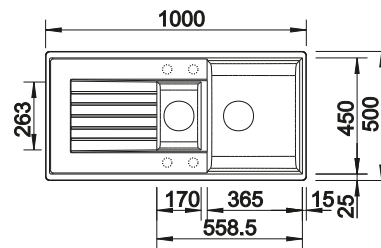

TECHNICAL DRAWING

Pre-drilled holes for tapping or drilling
Bowl depth 190/140 mm

SUGGESTED OPTIONAL ACCESSORIES

Solid beech chopping board
218313

260

BLANCO

Plastic chopping board in white
217611

Multifunctional colander
220736

BLANCO UNIT WITH ZIA 6 S

KANO-S

see page 387

SELECT II 60/3

see page 426

You will find detailed dimensions and drawings with cut-out details on the Internet at www.blanco.com. Information on Regulation (EG) 1907/2006 (REACH) can be found in the service chapter.