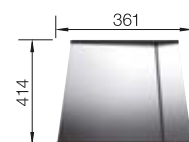

Lay-on drainer

223 067