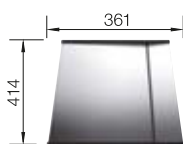

BLANCO UNIT WITH CLARON 400-U DURINOX

drink.filter EVOL-S Pro

see page 334

SELECT II 45/2

see page 429