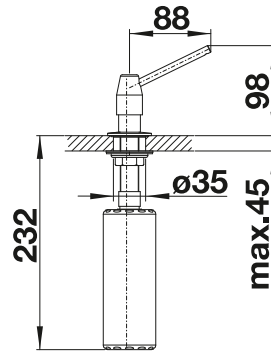

TECHNICAL DRAWING

- Ø 35 mm tap hole required
- bottle content: 300 ml