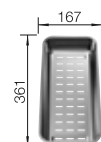

SUGGESTED OPTIONAL ACCESSORIES

Ash compound chopping board
229411

Multifunctional colander
223077

288

BLANCO