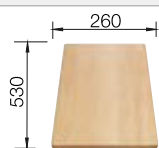

### Suggested optional accessories

Solid beech chopping board

218313

Plastic chopping board in white

217611

Multifunctional wire basket

223297