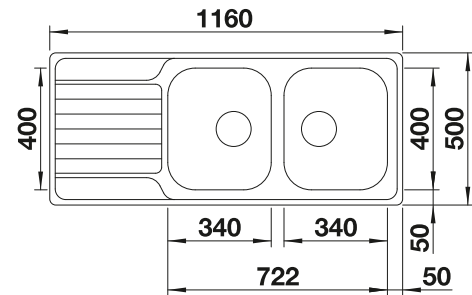

Technical Drawing

Bowl depth 195/195 mm

Stainless steel
sinks

800 mm

Suggested optional accessories

218313

217611

220573

BLANCO UNIT with BLANCO DINAS 8 S

see page 347

see page 389