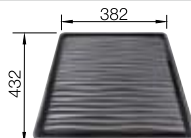

### Suggested optional accessories

Top rails

235906

Crockery basket

514238

Drainer

230734