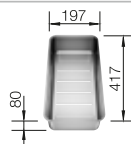

Multifunctional stainless steel colander
227692