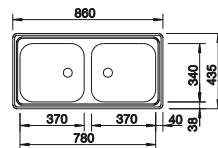

Scope of supply **Without drain remote control**

Planning Note:
Please order 1 ½" dual waste kit separately.

Suggested optional accessories **BLANCO UNIT with BLANCO TOP EZ 8 x 4**

  260 465 Solid beech chopping board 225685	 355 133 320 Crockery basket 514238	 382 432 Drainer 230734

  BLANCO DARAS-S see page 356	 BLANCO BOTTON Pro 45/2 Automatic see page 390

Bowls stainless steel 900 mm