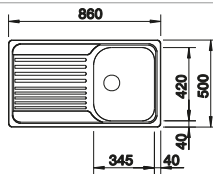

Scope of supply	Without drain remote control
waste kit with space-saving pipe, 3 ½" basket strainer, seal	

Stainless steel
sinks
450 mm

Suggested optional accessories			BLANCO UNIT with BLANCO TIPO 45 S	
Solid beech chopping board 218313	Plastic chopping board in white 217611	Crockery basket Stainless Steel 220573	BLANCO DARAS see page 357	BLANCO BOTTON Pro 45/2 Manual see page 391