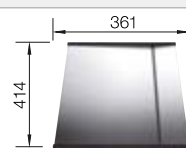

Wooden chopping board

223074

Colander stainless steel

219649

Lay-on drainer

223067

**BLANCO UNIT with BLANCO ZEROX 700-U**

BLANCO LINEE-S