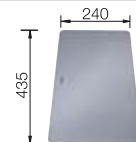

Silver-coloured safety glass cutting board

227697

BLANCO UNIT with BLANCO SUBLINE 340/160-U for Coloured Components