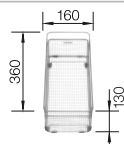

### Suggested optional accessories

Solid beech chopping board

218313

Plastic chopping board in white

217611

Multifunctional wire basket

223297