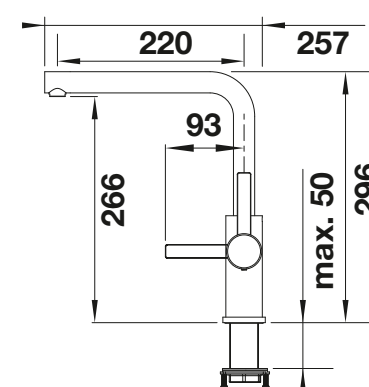

Technical Drawing

Flowrate 10.7 l/min at 3 bar pressure