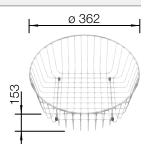

Suggested optional accessories

Stainless Steel Crockery basket

220574