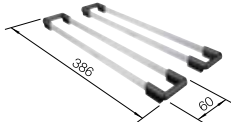

Technical Drawing

2 x ETAGON rails

2 x ETAGON rails in stainless steel, waste kit with space-saving pipe, 3 1/2" InFino basket strainer with drain remote control (pop-up, chrome-plated)

or

2 x ETAGON rails in stainless steel, waste kit with space-saving pipe, 3 1/2" InFino basket strainer