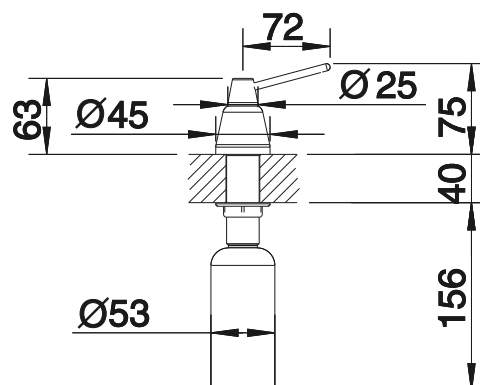

Technical Drawing

Please note: $\varnothing$ 35 mm tap hole required
bottle content: 250 ml