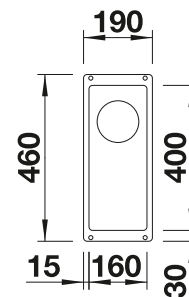

Bowl depth 130 mm
Cut-out radius: 10 mm

Note: Please order waste connections for combinations of two individual bowls separately.