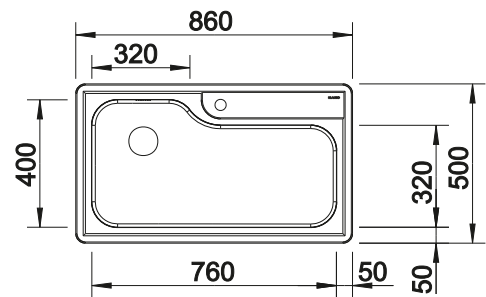

Technical Drawing

Bowl depth 210 mm

Suggested optional accessories

219891

219770

220381

BLANCO UNIT with BLANCO PLENTA 9

see page 350

see page 393