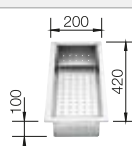

Colander stainless steel

219649