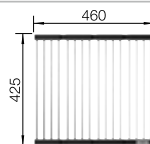

Foldable Grid

238482