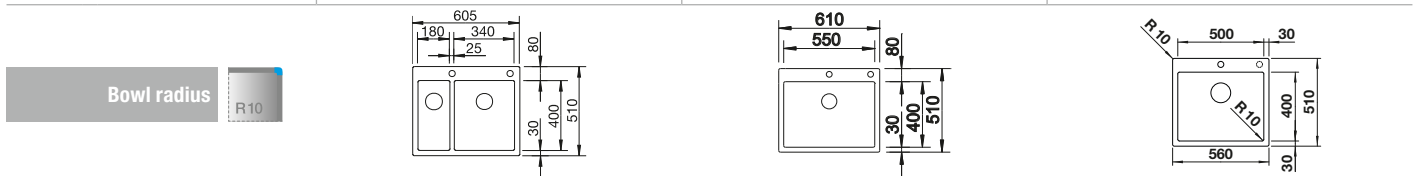

Scope of supply			InFino drain system with remote control
	waste kit with space saving pipe, waste connection, 2 x 3 1/2" InFino basket strainer with drain remote control (PushControl) for the main bowl, fixing kit	waste kit with space saving pipe, 3 1/2" InFino basket strainer with drain remote control (PushControl), fixing kit	waste kit with space saving pipe, 3 1/2" InFino basket strainer with drain remote control (PushControl), fixing kit

Suggested optional accessories			BLANCO UNIT with BLANCO CLARON-IF/A	
 Glass cutting board 225333	 Colander stainless steel 219649	 Foldable Grid 238482	 BLANCO drink.filter EVOL-S Pro see page 302	 BLANCO SOLON-IF see page 393