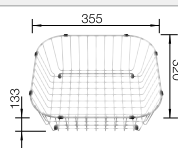

### Suggested optional accessories

Foldable Grid

238482

Crockery basket

514238

Drainer

230734