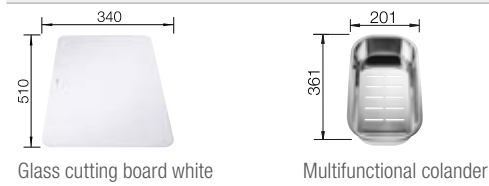

Scope of supply **InFino drain system with remote control**

Glass cutting board white

Multifunctional colander

movable safety glas cutting board, multifunction colander in stainless steel (adequate for main bowl) waste kit with space-saving pipe, 2 x 3 1/2" InFino basket strainer with drain remote control (rotary switch) for the main bowl