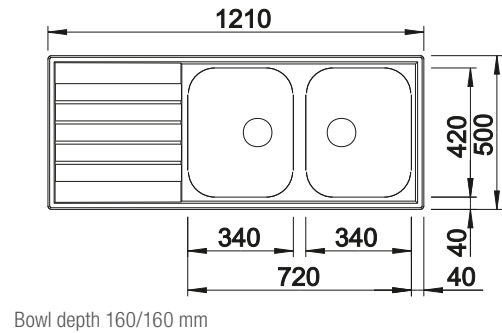

Technical Drawing

Stainless steel
sinks

800 mm

Suggested optional accessories

218313

217611

220573

BLANCO UNIT with BLANCO LIVIT 8 S

see page 347

see page 393