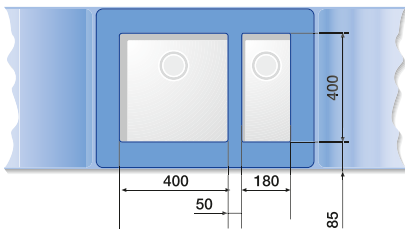

## BLANCO ANDANO

60 cm cabinet

ANDANO 340/180-U

70/80 cm cabinet

ANDANO 400-U + ANDANO 180-U +  
Bowl connection 225088

80 cm cabinet

ANDANO 340-U + ANDANO 340-U +  
Bowl connection 225088

90 cm cabinet