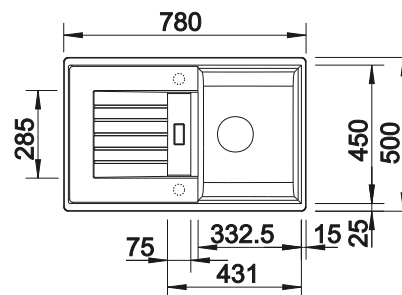

Technical Drawing

○ Pre-drilled holes for tapping or drilling
Bowl depth 190 mm

Suggested optional accessories

218313

217611

223297

BLANCO UNIT with BLANCO ZIA 45 S

see page 352

see page 392