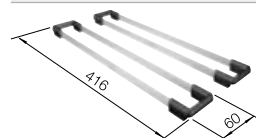

Recommended for BLANCO SUBLINE and PLEON SILGRANIT and also for ANDANO, SUPRA, CLARON and ZEROX

235906