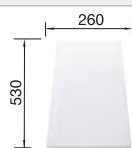

Plastic chopping board in white

217611