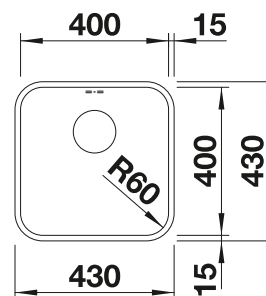

Technical Drawing

Bowl depth 175 mm

Note: Please order drain connections for combinations of two individual bowls separately.

Suggested optional accessories

235906

514238

230734

BLANCO UNIT with BLANCO SUPRA 400-U

see page 350

see page 390