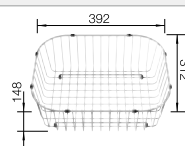

### Suggested optional accessories

Solid beech chopping board

218313

Crockery basket Stainless Steel

220573

Plastic chopping board in white

217611