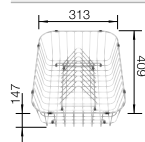

- Can be used in or next to the sink
- Comes with a practical plate stack
- Made of high-quality, easy-care stainless steel