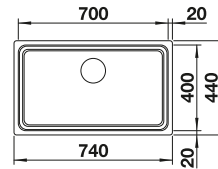

Scope of supply **InFino drain system without remote control**

2 x ETAGON rails in stainless steel, waste kit with space-saving pipe, 3 1/2" InFino basket strainer, fixing kit