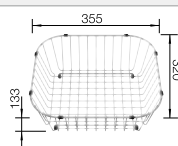

## Suggested optional accessories

Solid beech chopping board

225685

Crockery basket

514238