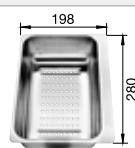

### Suggested optional accessories

Solid beech chopping board

218313

Plastic chopping board in white

217611

Multifunctional colander

217796