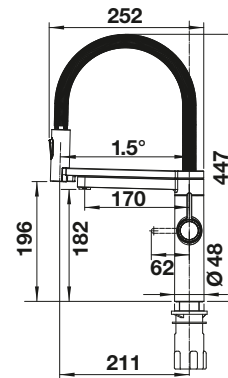

Technical Drawing

Flowrate 9.2 l/min at 3 bar pressure

Scope of supply

System

- High-end water filtering system by BWT, incl. filter head and multi-stage filter cartridge
- Control box with integrated display to show remaining filter capacity

Tap

- 360° swivel spout for mixed water
- Separate 180° swivel spout for refined water
- Ø 35 mm tap hole required
- With ceramic disk cartridge
- Various flexible connection hoses and connection bends for particularly easy and safe assembly
- Patented jet regulator for markedly reduced scaling
- Stabilising plate to increase the stability of the tap when fitted in stainless steel sinks

drink.systems

Suggested optional accessories

128434

Recommendation soap dispenser

see page 367

Waste management

see page 383