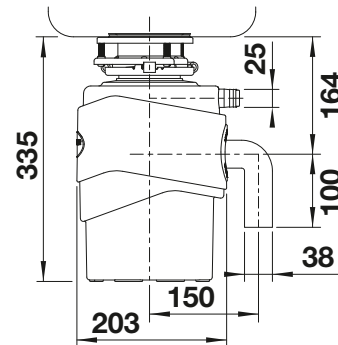

## Technical Drawing

3 1/2" sink outlet required, Product weight: 10.2 kg, Non-detachable 90 cm power cord, Reset-button on bottom of the FWD (note accessibility)