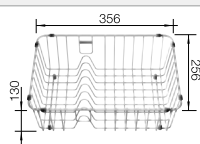

Suggested optional accessories

Crockery basket

231693