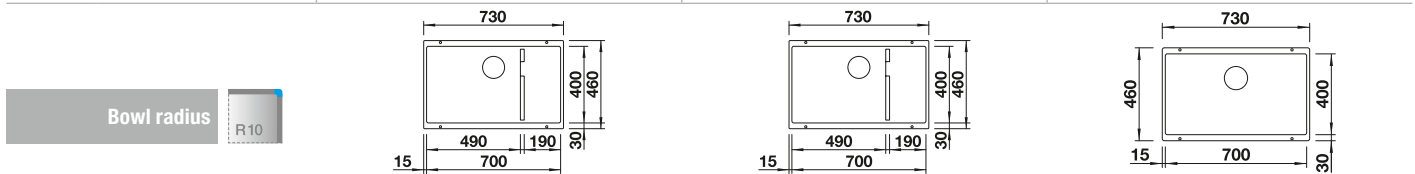

Cut-out radius: 10 mm

Note: Please order drain connections for combinations of two individual bowls separately.

Scope of supply	InFino drain system without remote control
waste kit with space-saving pipe, 3 ½" InFino basket strainer, fixing kit	multi-functional stainless steel basket, waste kit with space-saving pipe, 3 ½" InFino basket strainer, fixing kit
	waste kit with space-saving pipe, 3 ½" InFino basket strainer, fixing kit

Suggested optional accessories

 Ash compound chopping board 230700	 Multifunctional wire basket 223297	 Multifunctional colander 227689

BLANCO UNIT with BLANCO SUBLINE 700-U

 BLANCO LINUS-S see page 336	 BLANCO FLEXON II Low 80/3 see page 389