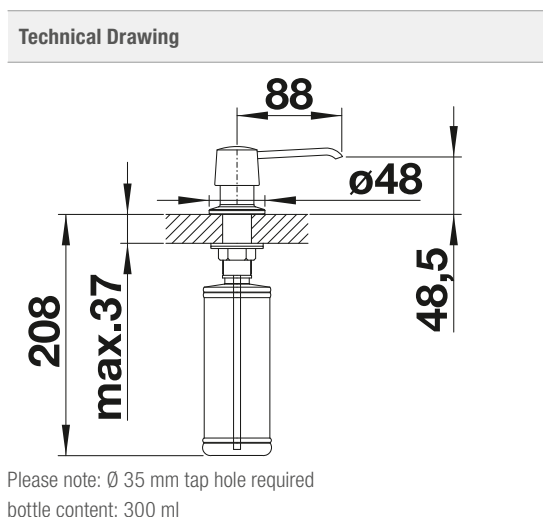

- Modern design goes perfectly with many different BLANCO mixer taps
- Practical accessory for daily life
- Easy refill from above

Metallic surface		
	chrome	524256