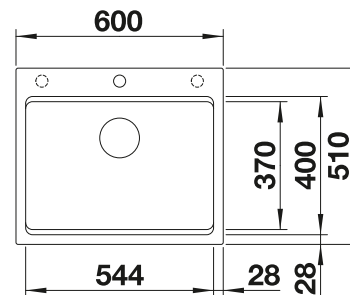

○ Pre-drilled holes for tapping or drilling

Bowl depth 220 mm

Note: Drainage components must be ordered separately.

Suggested optional accessories

Ash compound chopping board

230700

Drainer

230734

BLANCO UNIT with BLANCO ETAGON 6 for Coloured Components

BLANCO FONTAS-S II Filter

see page 327

BLANCO SELECT II XL 60/3

see page 382