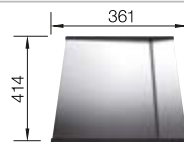

Lay-on drainer

223067