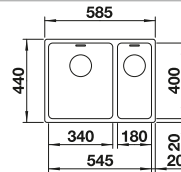

Please order drain connections for combinations of two individual bowls separately.

Scope of supply		InFino drain system without remote control
	waste kit with space-saving pipe, 2 x 3 1/2" InFino basket strainer, fixing kit	waste kit with space-saving pipe, 2 x 3 1/2" InFino basket strainer, fixing kit
		waste kit with space-saving pipe, 3 1/2" InFino basket strainer, fixing kit