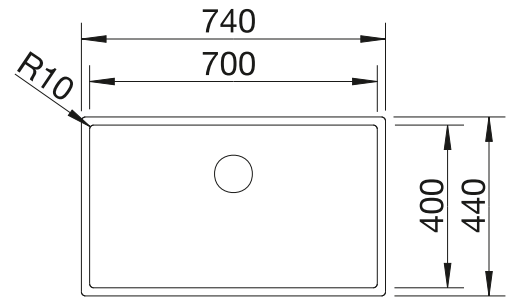

Technical Drawing

R10

waste kit with space saving pipe, 3 1/2" InFino basket strainer, fixing kit

Bowl depth 190 mm

Note: Please order drain connections for combinations of two individual bowls separately.

Suggested optional accessories

223074

223067

223297

BLANCO UNIT with BLANCO CLARON 700-U Durinox

see page 302

see page 389