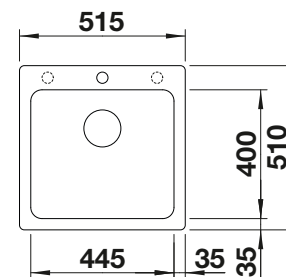

Technical Drawing

R35

○ Pre-drilled holes for tapping or drilling
Bowl depth 200 mm

Suggested optional accessories

225362

234795

210521

BLANCO UNIT with BLANCO NAYA 5

see page 323

Manual

see page 391