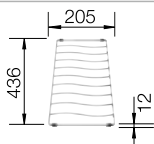

Technical Drawing

R10

Drainer grid

stainless steel drainer grid, waste kit with space-saving pipe, 3 1/2" InFino basket strainer with drain remote control (rotary switch)

or

stainless steel drainer grid, waste kit with space-saving pipe, 3 1/2" InFino basket strainer