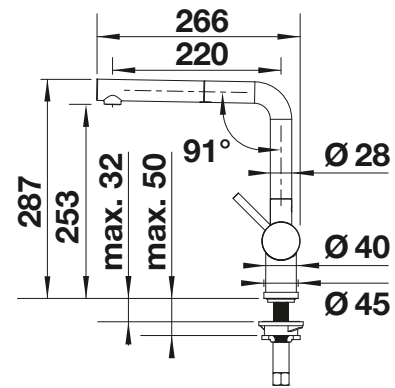

Technical Drawing

Flowrate 10.5 l/min at 3 bar pressure

Scope of supply

- Single-lever mixer tap
- 140° swivel spout for greater reach
- Ø 35 mm tap hole required
- With ceramic disk cartridge
- Metal-sheathed spray hose
- Flexible connector pipes, 450 mm long and 3/8" nut for particularly easy installation
- Patented jet regulator for markedly reduced scaling
- Stabilisation plate to increase the stability of the tap when fitted in stainless steel sinks
- With non-return valve and thus guaranteed against reflux in accordance with EN 1717
- LGA approved
- DVGW approved

Suggested optional accessories

Dirt filter for corner valve

128434

Jet regulator set for high-pressure mixer taps

521746

Spray hose guide for kitchen mixer taps

511920

Recommendation soap dispenser

BLANCO LATO Soap dispenser

see page 367