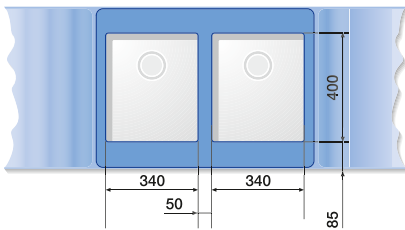

## BLANCO ANDANO

60 cm cabinet

ANDANO 340/180-U

70/80 cm cabinet

ANDANO 400-U + ANDANO 180-U +  
Bowl connection 225088

80 cm cabinet

ANDANO 340-U + ANDANO 340-U +  
Bowl connection 225088

90 cm cabinet