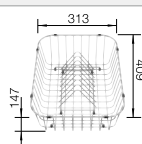

Suggested optional accessories

Crockery basket with plate stack

507829