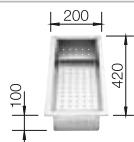

Colander stainless steel

219649