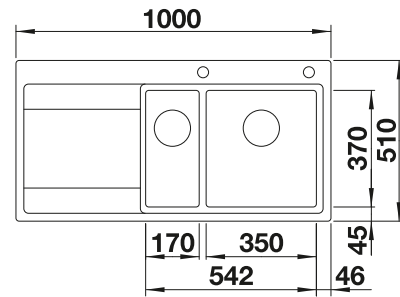

Bowl depth 195/135 mm

No additional drill holes may be made.

If using a soap dispenser, the drain remote control must be replaced by the soap dispenser and the InFino drain system with remote control replaced by an InFino manual drain system without remote control.

Please contact us in case of queries – we will be glad to help.
The item number for the InFino manual drain system without remote control is available on request.

Stainless steel
sinks

600 mm

Suggested optional accessories

230970

238483

234164

BLANCO UNIT with BLANCO DIVON II 6 S-IF

see page 315

see page 381