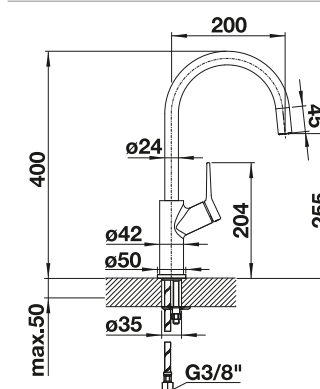

Technical Drawing

Flowrate 11.85 l/min at 3 bar pressure