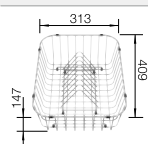

### Suggested optional accessories

Crockery basket with plate stack

507829