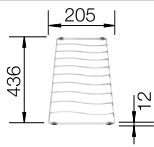

Technical Drawing

Drainer grid

stainless steel drainer grid, waste kit with space-saving pipe, 3 1/2" InFino basket strainer with drain remote control (rotary switch)