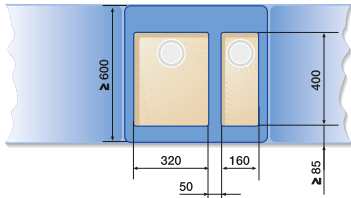

UNDERMOUNT BOWLS.

Planning examples: Individual planning and combination of the various main and additional bowls.

SILGRANIT

60 cm cabinet