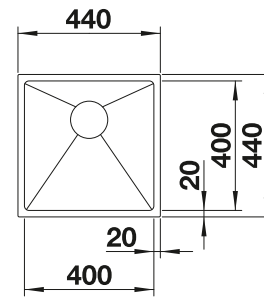

### Technical Drawing

Bowl depth 200 mm