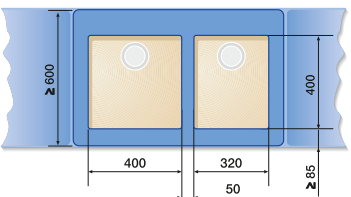

90 cm cabinet