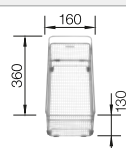

### Suggested optional accessories

Solid beech chopping board

218313

Plastic chopping board in white

217611

Multifunctional wire basket

223297