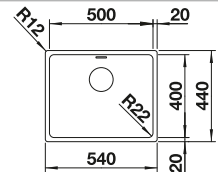

Please order drain connections for combinations of two individual bowls separately.

Scope of supply		InFino drain system without remote control
	waste kit with space-saving pipe, 2 x 3 1/2" InFino basket strainer, fixing kit	waste kit with space-saving pipe, 2 x 3 1/2" InFino basket strainer, fixing kit
		waste kit with space-saving pipe, 3 1/2" InFino basket strainer, fixing kit