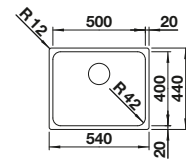

Note: Please order drain connections for combinations of two individual bowls separately.

Scope of supply	InFino drain system without remote control		
	waste kit with space-saving pipe, 2 x 3 ½" InFino basket strainer, fixing kit	waste kit with space-saving pipe, 2 x 3 ½" InFino basket strainer, fixing kit	waste kit with space-saving pipe, 3 ½" InFino basket strainer, fixing kit

Suggested optional accessories

 Bamboo chopping board 239449	 Foldable Grid 238482	 Draining tray 513485

BLANCO UNIT with BLANCO SOLIS-U

 BLANCO CANDOR-S see page 341	 BLANCO FLEXON II 60/3 see page 386