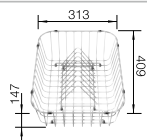

Crockery basket with plate stack

507829