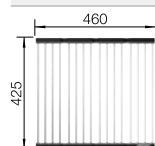

- Can be placed on the drainer, over the bowl or on the worktop
- Extends the versatility of the sink centre, e.g. for draining washed items or filling up pots
- Variable positioning on the drainer, in the bowl or outside the sink
- Easy to stow away thanks to the practical folding function

For sinks and bowls with a bowl width of 400 mm

238482