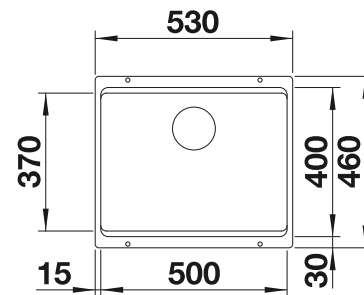

Bowl depth 200 mm

Cut-out radius: 20 mm

Note: Drainage components must be ordered separately.

Suggested optional accessories

Ash compound chopping board

230700

Drainer

230734

Silver-coloured safety glass cutting board

227697

BLANCO UNIT with BLANCO ETAGON 500-U for Coloured Components

BLANCO FONTAS-S II Filter

see page 327

BLANCO SELECT II 60/3 Orga

see page 381