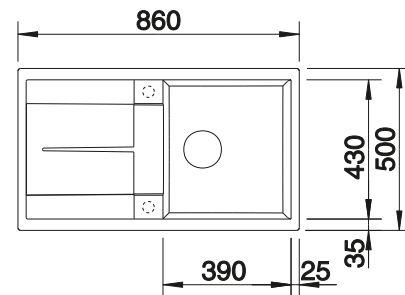

Technical Drawing

○ Pre-drilled holes for tapping or drilling
Bowl depth 190 mm

Suggested optional accessories

218313

217611

235866

BLANCO UNIT with BLANCO METRA 5 S

see page 339

see page 385