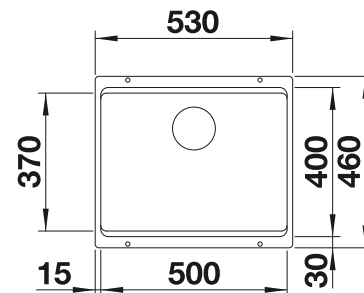

Bowl depth 200 mm
Cut-out radius: 20 mm

Suggested optional accessories

Ash compound chopping board

230700

Drainer

230734

Silver-coloured safety glass cutting board

227697

BLANCO UNIT with BLANCO ETAGON 500-U

BLANCO drink.filter EVOL-S Pro

see page 302

BLANCO SELECT II 60/3 Orga

see page 381