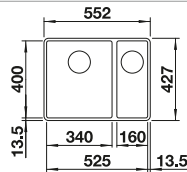

Scope of supply	InFino drain system without remote control
Note: for worktop thicknesses of 15 mm and over, a space for the overflow must be cut out on the underside. Model-related detailed dimensions and drawings can be found with the cut-out information online at www.blanco.com.	waste kit with space saving pipe, waste connection, 2 x 3 1/2" InFino basket strainer
	waste kit with space-saving pipe, 3 1/2" InFino basket strainer

Suggested optional accessories			BLANCO UNIT with BLANCO SUBLINE-F	
Ash compound chopping board 230700	Silver-coloured safety glass cutting board 227697	Top rails 235906	BLANCO LINUS-S see page 336	BLANCO SOLON-IF see page 393