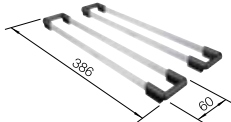

Technical Drawing

2 x ETAGON rails

2 x ETAGON rails in stainless steel, waste kit with space-saving pipe, 3 1/2" InFino basket strainer with drain remote control (pop-up, chrome-plated)

or

2 x ETAGON rails in stainless steel, waste kit with space-saving pipe, 3 1/2" InFino basket strainer