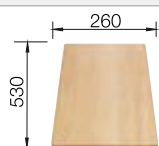

### Suggested optional accessories

Solid beech chopping board

218313

Plastic chopping board in white

217611

Multifunctional wire basket

223297