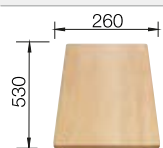

### Suggested optional accessories

Solid beech chopping board

218313

Plastic chopping board in white

217611

Crockery basket Stainless Steel

220573