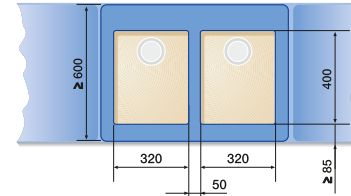

80 cm cabinet