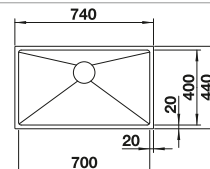

Scope of supply

Without drain remote control

waste kit is not included in the scope of supply

Planning Note:

Please order waste kit separately.

BLANCO QUATRUS R15-IU - production on demand, minimum order quantity to be checked with BLANCO.