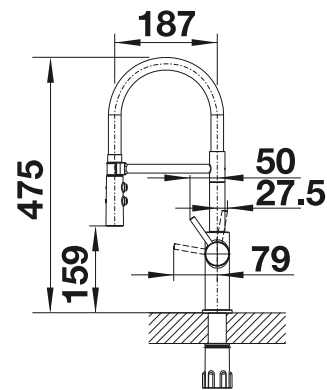

BLANCO CATRIS-S Flexo

- Classic lines flow into semi-professional design and features
- Flexible black hose provides optimal range of motion
- Dual spray with integrated flow stop: easy switch from aerated stream to powerful rinse spray
- Precise magnetic holder ensures convenient hose docking
- Low height ideally combines with kitchen wall units
- Also available in black matt surface finish

PVD		
	NEW satin dark steel	527731
	PVD steel	525792
Metallic surface		
	chrome	525791
Special colours		
	black matt	525793

Pull-out dual spray

Extendable spray

Technical Drawing

Flowrate 7.8 l/min at 3 bar pressure

Scope of supply

- 360° swivel spout for greater reach
- Ø 35 mm tap hole required
- Cartridge with ceramic seals
- Spray made of plastic
- Black hose made of silicone
- Flexible connection pipes with a length of 450 mm and 3/8" nut for particularly easy and secure installation
- Patented jet regulator for markedly reduced scaling
- Stabilising plate to increase the stability of the tap when fitted in stainless steel sinks
- With non-return valve and thus guaranteed against reflux in accordance with EN 1717
- LGA approved
- DVGW approved

Suggested optional accessories

Dirt filter for corner valve

128434

Recommendation soap dispenser

BLANCO LATO Soap dispenser

see page 367