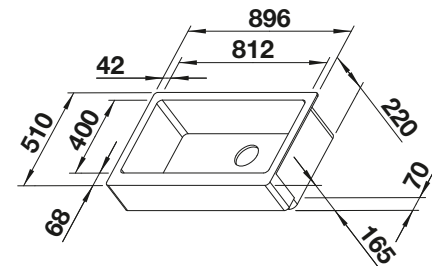

Technical Drawing

R20

waste kit with space-saving pipe, 3 1/2" InFino basket strainer

Bowl depth 220 mm

Please note the installation details and cut-out information for:

Flushmount: <https://youtu.be/CGRIPZsbQ6Y>

Undermount: <https://youtu.be/jB-uTpOrpCc>

Suggested optional accessories

Floating grid

234795

BLANCO UNIT with BLANCO VINTERA XL 9-UF

BLANCO CARENA-S Vario

see page 330

BLANCO FLEXON II Low 90/4

see page 389