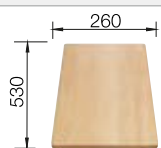

### Suggested optional accessories

Solid beech chopping board

218313

Plastic chopping board in white

217611

Multifunctional wire basket

223297