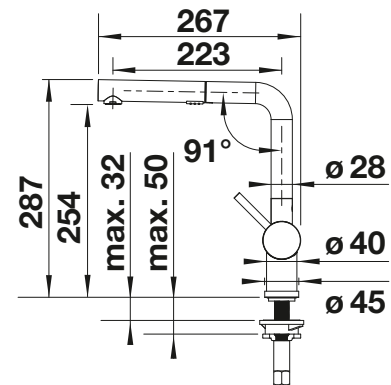

Technical Drawing

Flowrate 8.34 l/min at 3 bar pressure

Scope of supply

- Single-lever mixer tap
- 140° swivel spout for greater reach
- Ø 35 mm tap hole required
- With ceramic disk cartridge
- Metal-sheathed spray hose
- Flexible connector pipes, 450 mm long and 3/8" nut for particularly easy installation
- Patented jet regulator for markedly reduced scaling
- Stabilisation plate to increase the stability of the tap when fitted in stainless steel sinks
- With non-return valve and thus guaranteed against reflux in accordance with EN 1717
- LGA approved
- DVGW approved

Mixer taps

Suggested optional accessories

Dirt filter for corner valve

128434

Spray hose guide for kitchen mixer taps

511920

Recommendation soap dispenser

BLANCO LATO Soap dispenser

see page 367