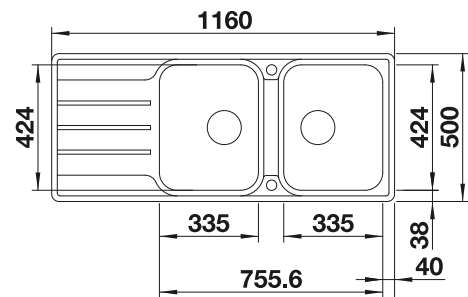

Technical Drawing

Bowl depth 205/205 mm

Stainless steel
sinks

800 mm

Suggested optional accessories

Crockery basket with plate stack

507829

BLANCO UNIT with BLANCO LEMIS 8 S-IF

BLANCO KANO-S

see page 347

BLANCO FLEXON II Low 80/3

see page 389