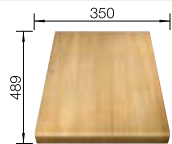

Ash compound bridging
chopping board AXIA III