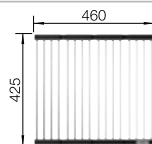

Foldable Grid

238482