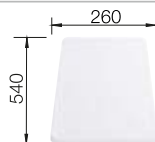

### Suggested optional accessories

Solid beech chopping board

225362

Floating grid

234795

Plastic chopping board in white

210521