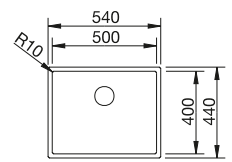

Please order drain connections for combinations of two individual bowls separately.

Please order drain connections for combinations of two individual bowls separately.

Scope of supply				InFino drain system without remote control
	waste kit with space saving pipe, waste connection, 2 x 3 1/2" InFino basket strainer, fixing kit	waste kit with space saving pipe, waste connection, 2 x 3 1/2" InFino basket strainer, fixing kit	waste kit with space saving pipe, 3 1/2" InFino basket strainer, fixing kit	waste kit with space saving pipe, 3 1/2" InFino basket strainer, fixing kit

Suggested optional accessories			BLANCO UNIT with BLANCO CLARON-IF	
 240 420 Glass cutting board 225333	 200 100 420 Colander stainless steel 219649	 460 425 Foldable Grid 238482	 BLANCO drink.filter EVOL-S Pro see page 302	 BLANCO SOLON-IF see page 393