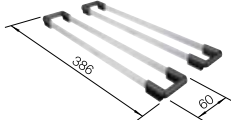

Scope of supply

2 x ETAGON rails

2 x ETAGON rails in stainless steel, fixing kit