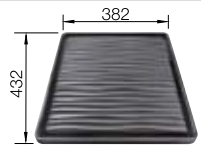

Drainer

230734