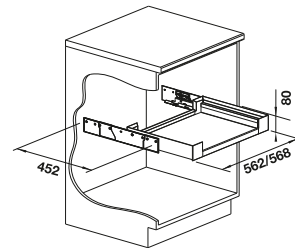

**NEW**

Hinged door

Pull-out front

cabinet size mm	600	600
BLANCO Flat Drawer 60	H	P
		
	527 666	527 665