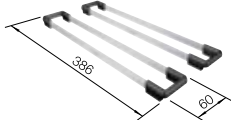

Technical Drawing

2 x ETAGON rails

2 x ETAGON rails in stainless steel, waste kit with space-saving pipe, 3 1/2" InFino basket strainer