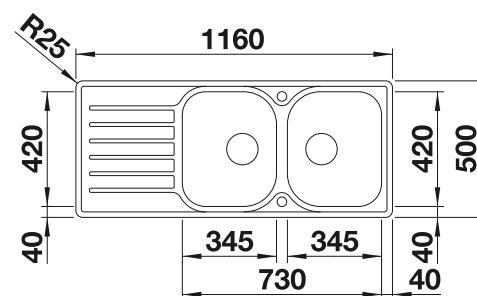

Technical Drawing

Bowl depth 165/165 mm

Stainless steel
sinks

800 mm

Suggested optional accessories

Crockery basket Stainless Steel

220573

BLANCO UNIT with BLANCO LANTOS 8 S-IF Compact

BLANCO KANO-S

see page 347

BLANCO FLEXON II Low 80/3

see page 389