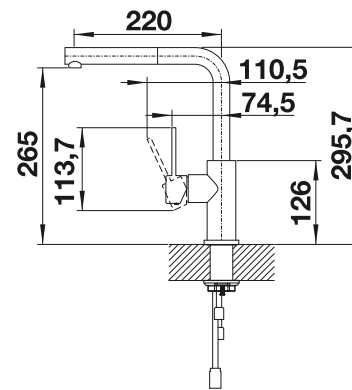

Technical Drawing

Flowrate 8.6 l/min at 3 bar pressure