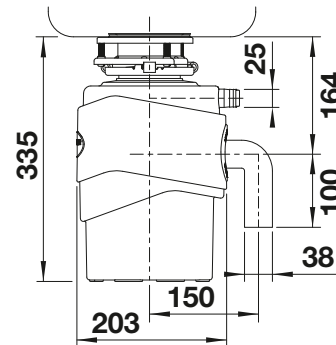

## Technical Drawing

3 1/2" sink outlet required, Product weight: 10.6 kg, Non-detachable 90 cm power cord, Reset-button on bottom of the FWD (note accessibility)