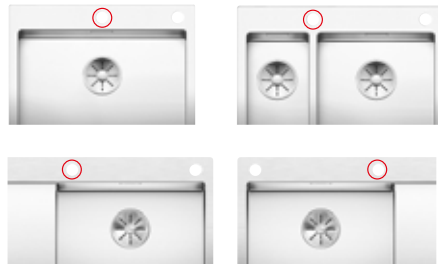

**Worktop thickness  
on IF models and sinks**

BLANCO FLOW-IF  
BLANCO CLARON-IF/A  
BLANCO ZEROX-IF/A

IF models with an integrated tap ledge can only be used with worktops of 30 mm thickness or more.

**Taps mounted  
on IF models with tap ledge**