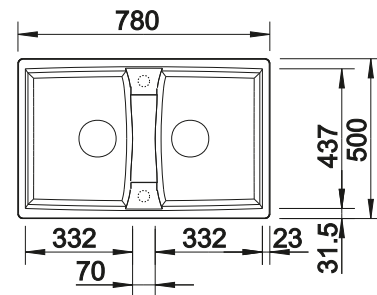

○ Pre-drilled holes for tapping or drilling
Bowl depth 190/190 mm

Suggested optional accessories

218313

217611

223297

BLANCO UNIT with BLANCO LEXA 8

see page 340

see page 389