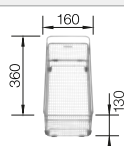

### Suggested optional accessories

Solid beech chopping board

218313

Plastic chopping board in white

217611

Multifunctional wire basket

223297