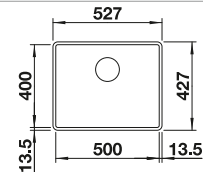

cabinet size mm	600	600
BLANCO SUBLINE-F	340/160-F	500-F
<b>Flushmount installation</b> 		
<b>Flush undermounted installation</b> 		
	Main bowl left	
 black	525984	525994
 anthracite	523568	523532
 rock grey	523569	523533
 volcano grey	527344	527352
 white	523571	523535
 soft white	527161	527169
 coffee	523573	523537
Bowl depth	190/130 mm	190 mm