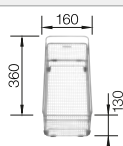

Multifunctional wire basket

223297