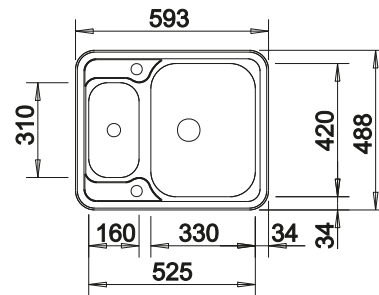

Technical Drawing

Bowl depth 160/130 mm

Bowls
stainless steel

600 mm

Suggested optional accessories

220573

230734

BLANCO UNIT with BLANCO LANTOS 6-IF

see page 347

see page 382