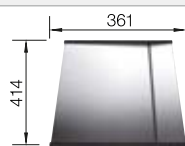

Lay-on drainer

223067