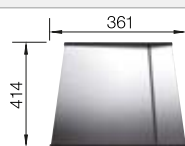

Lay-on drainer

223067