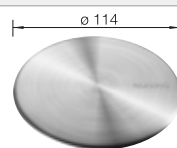

### Suggested optional accessories

Solid beech chopping board

218313

Plastic chopping board in white

217611

CapFlow

517666