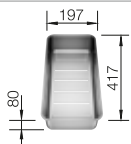

Scope of supply **InFino drain system with remote control** **Technical Drawing**

Multifunctional stainless steel colander

multifunctional colander, waste kit with space-saving pipe, 3 1/2" InFino basket strainer with drain remote control (rotary switch)