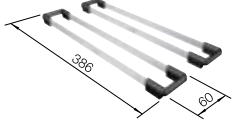

cabinet size mm	<b>600</b>
<b>BLANCO ETAGON 500-IF</b>	
Flat rim IF 	
satin polish	521840
Bowl depth	190 mm

**Scope of supply** InFino drain system without remote control 

2 x ETAGON rails in stainless steel, waste kit with space-saving pipe, 3 1/2" InFino basket strainer, fixing kit  
 Note: Installing a kitchen mixer tap, drain remote control or soap dispenser in laminate worktops requires a flexible sealing tape.