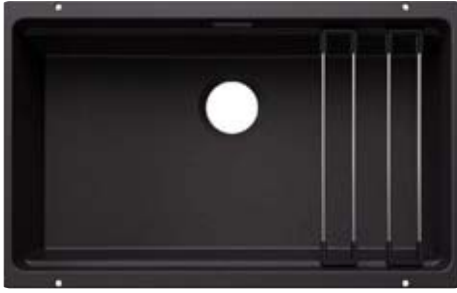

BLANCO ETAGON 700-U for Coloured Components

SILGRANIT

- Generous staggered bowl with added functionality
- Integrated step creates an additional functional level
- Clever system concept with versatile ETAGON rails
- High-quality features with the covered C-overflow and InFino drain system – elegantly integrated and easy-care
- For undermount installation, ideal in combination with high-quality worktops
- Maximum colour flexibility by choosing complementing waste fitting set in satin gold, black matt, satin dark steel or satin platinum metal finishes (to be ordered with separate article number)

NEW

Bowls
SILGRANIT
800 mm

800 mm cabinet size

Undermount

Coloured Component Sets

InFino drain system without remote control

	black	527762
	anthracite	527765
	rock grey	527766
	volcano grey	527763
	white	527767
	soft white	527764
	tartufo	527769
	coffee	527768

	black matt	207422
	satin dark steel	207424
	satin gold	207423
	satin platinum	207425

Coloured Component Sets

InFino drain system with remote control

	black matt	207426
	satin dark steel	207429
	satin gold	207427
	satin platinum	207435

Scope of supply

2 x ETAGON rails

2 x ETAGON rails in stainless steel, fixing kit