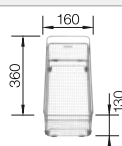

Multifunctional wire basket

223297