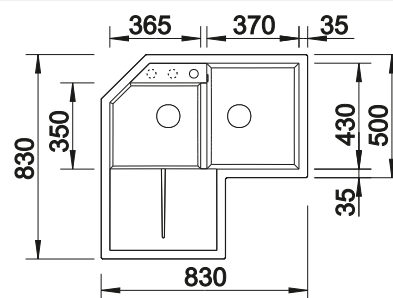

Technical Drawing

R8

○ Pre-drilled holes for tapping or drilling
Bowl depth 190/130 mm
Cut-out by template.

Suggested optional accessories

218313

217611

235866

BLANCO UNIT with BLANCO METRA 9 E

see page 336

see page 393