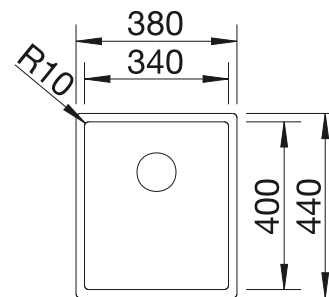

Bowl depth 190 mm

Note: Please order drain connections for combinations of two individual bowls separately.

Suggested optional accessories

Wooden chopping board

223074

Lay-on drainer

223067

Foldable Grid

238482

BLANCO UNIT with BLANCO CLARON 340-U Durinox

BLANCO drink.filter EVOL-S Pro

see page 302

BLANCO SOLON-IF

see page 393