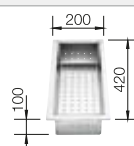

Colander stainless steel

219649