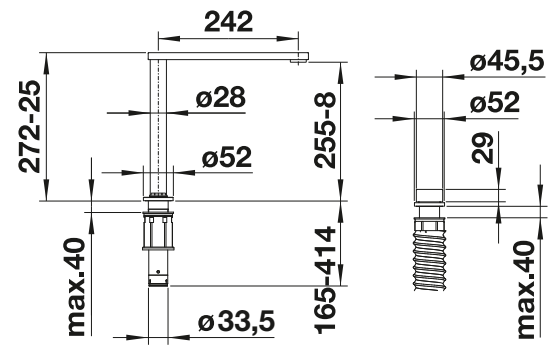

Technical Drawing

Flowrate 11.5 l/min at 3 bar pressure

Scope of supply

- Spout can be retracted and swivelled by 360°
- 2 x 35 mm Ø tap holes required for tap and operating lever
- With ceramic disk cartridge
- Flexible connector pipes, 750 mm long and 3/8" nut for particularly easy installation
- Patented jet regulator for markedly reduced scaling
- Stabilisation plate to increase the stability of the tap when fitted in stainless steel sinks
- LGA approved
- Planned for DVGW certificate

Suggested optional accessories

Dirt filter for corner valve

128434

Recommendation soap dispenser

BLANCO PIONA Soap dispenser

see page 366