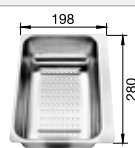

Multifunctional colander

217796