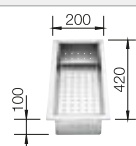

Colander stainless steel

219649