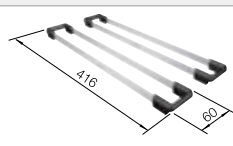

Top rails

235906