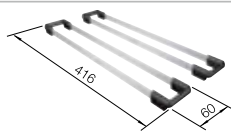

Suggested optional accessories

Top rails

235906