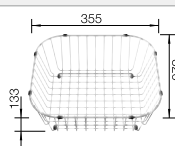

### Suggested optional accessories

Beech wood chopping board

232817

Corner caddy

235866

Crockery basket

514238