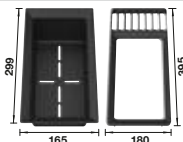

Suggested optional accessories

Sink Drainer 2-in-1

527644

NEW