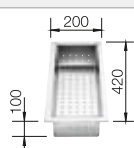

Colander stainless steel

219649