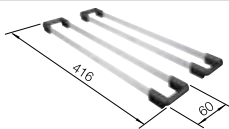

Suggested optional accessories

Top rails

235906