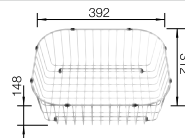

Crockery basket Stainless Steel

220573