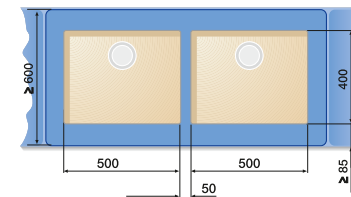

120 cm cabinet