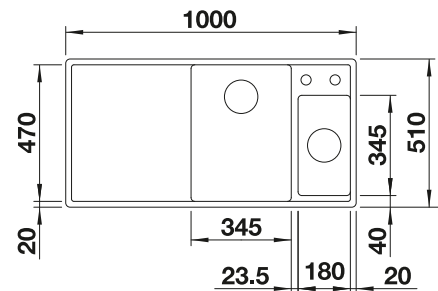

Bowl depth 190/145 mm

Suggested optional accessories

BLANCO UNIT with BLANCO AXIA III 6 S

see page 315

see page 381