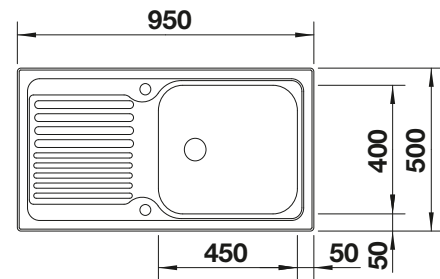

Technical Drawing

Bowl depth 190 mm

Stainless steel
sinks

600 mm

Suggested optional accessories

218313

217611

220573

BLANCO UNIT with BLANCO TIPO XL 6 S

see page 357

see page 386