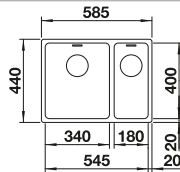

Please order drain connections for combinations of two individual bowls separately.

Scope of supply		InFino drain system without remote control
	waste kit with space-saving pipe, 2 x 3 1/2" InFino basket strainer, fixing kit	waste kit with space-saving pipe, 2 x 3 1/2" InFino basket strainer, fixing kit
		waste kit with space-saving pipe, 3 1/2" InFino basket strainer, fixing kit