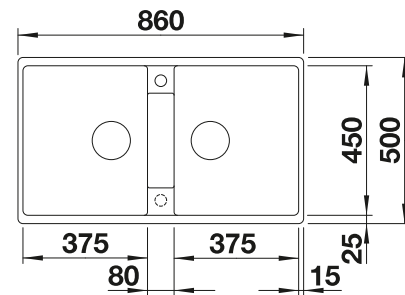

Technical Drawing

○ Pre-drilled holes for tapping or drilling
Bowl depth 190/190 mm

Suggested optional accessories

218313

217611

223297

BLANCO UNIT with BLANCO ZIA 9

see page 350

see page 392