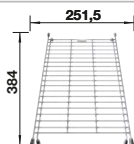

### Suggested optional accessories

Solid beech chopping board

225362

Floating grid

234795

Plastic chopping board in white

210521