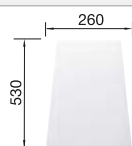

### Suggested optional accessories

Solid beech chopping board

218313

Plastic chopping board in white

217611

Multifunctional wire basket

223297