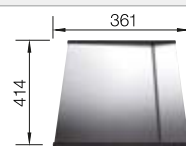

Lay-on drainer

223067