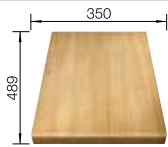

Technical Drawing

R13

Ash compound bridging
chopping board AXIA III