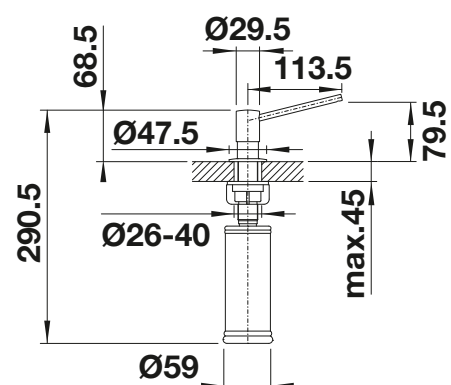

Technical Drawing

Please note: Ø 35 mm tap hole required
bottle content: 300 ml

Scope of supply