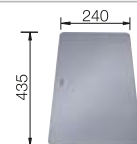

Silver-coloured safety glass cutting board

227697