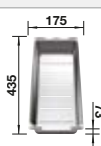

Multifunctional colander

227689