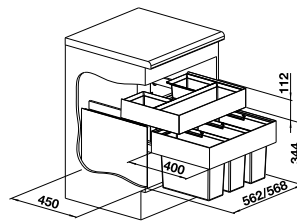

- Flexible storage space offers good use of space
- Easy drawer closing with high-quality, cushioned self-closing
- For retrofitting with SELECT II and FLEXON II in 60 cm base cabinets
- Design perfectly harmonised with SELECT II and FLEXON II
- Included in the scope of supply for SELECT II Orga

Pull-out front

cabinet size mm	600
Organisation drawer II	
	526 212