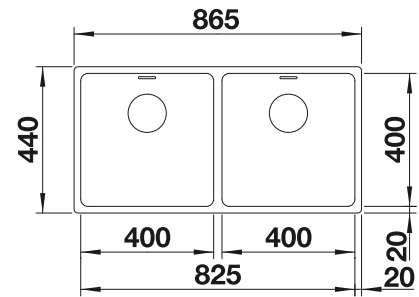

Bowl depth 190/190 mm

Bowls
stainless steel

900 mm

Suggested optional accessories

 424 x 240	 197 x 417 x 80	 160 x 360 x 130
Ash compound chopping board 230700	Multifunctional stainless steel colander 227692	Multifunctional wire basket 223297

BLANCO UNIT with BLANCO ANDANO 400/400-U

BLANCO SONEA-S Flexo see page 319	BLANCO FLEXON II Low 90/4 see page 389