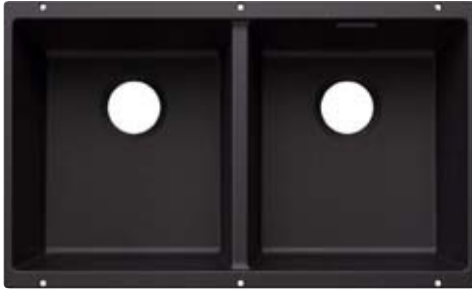

## SILGRANIT

Bowls  
SILGRANIT

800 mm

- Undermount bowl for discerning demands on design
- Timelessly elegant, contoured bowl design
- 2 in 1: two bowls, one cut-out panel and only one mounting procedure
- Entire system for a wide variety of plans featuring large and small bowls
- High-quality features with covered C-overflow and InFino drain system – elegantly integrated and easy-care
- Versatile accessories available
- Maximum colour flexibility by choosing complementing waste fitting set in satin gold, black matt, satin dark steel or satin platinum metal finishes (to be ordered with separate article number)