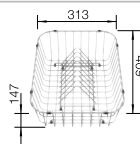

### Suggested optional accessories

Beech wood chopping board

232817

Corner caddy

235866

Crockery basket with plate stack

507829