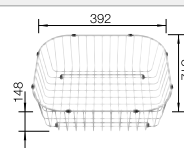

### Suggested optional accessories

Solid beech chopping board

218313

Plastic chopping board in white

217611

Crockery basket Stainless Steel

220573