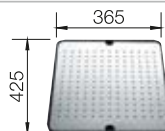

Draining tray

513485