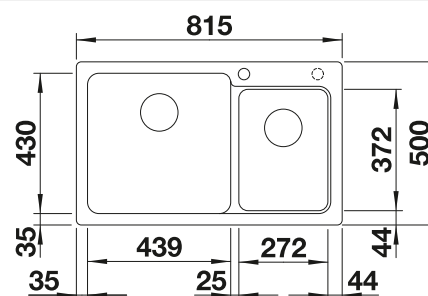

Technical Drawing

○ Pre-drilled holes for tapping or drilling
Bowl depth 200/200 mm

Suggested optional accessories

218313

231693

217611

BLANCO UNIT with BLANCO NAYA 8

see page 330

see page 392