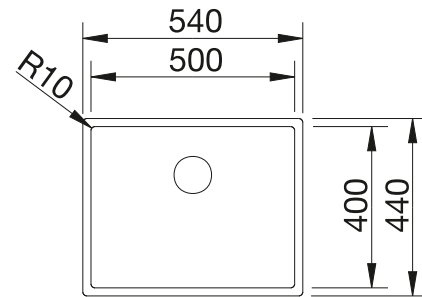

Bowl depth 190 mm

Note: Please order drain connections for combinations of two individual bowls separately.

Suggested optional accessories

223074

223067

223297

BLANCO UNIT with BLANCO CLARON 500-U Durinox

see page 302

see page 382