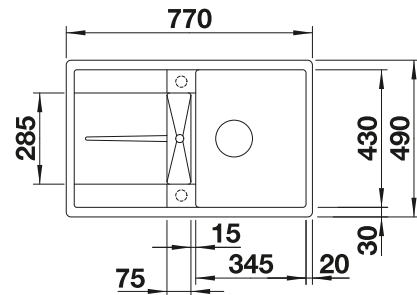

### Technical Drawing

○ Pre-drilled holes for tapping or drilling  
Bowl depth 190/25 mm