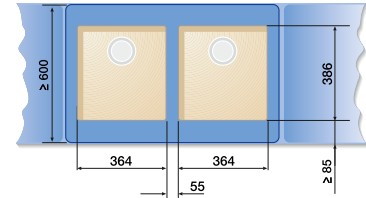

Ceramic

90 cm cabinet