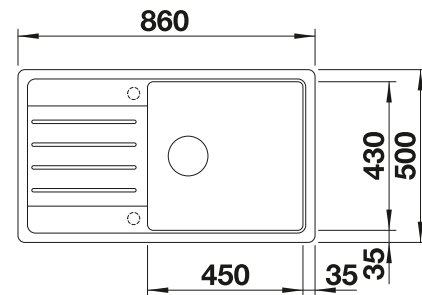

Technical Drawing

○ Pre-drilled holes for tapping or drilling
Bowl depth 190 mm

Suggested optional accessories

218313

217611

507829

BLANCO UNIT with BLANCO LEGRA XL 6 S

see page 350

see page 391