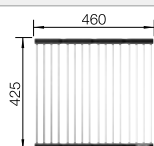

## Suggested optional accessories

Wooden chopping board

223074

Lay-on drainer

223067

Foldable Grid

238482