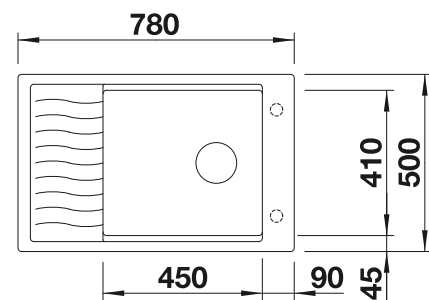

○ Pre-drilled holes for tapping or drilling
Bowl depth 190 mm

Suggested optional accessories

218313

217611

227689

BLANCO UNIT with BLANCO ELON XL 6 S

see page 330

see page 381