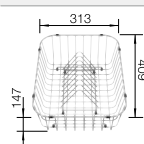

Suggested optional accessories

Crockery basket with plate stack

507829