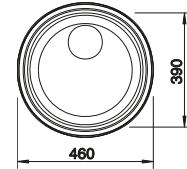

Undermount installation without overhang, required cut-out Ø 424 mm.

Scope of supply		Without drain remote control
	waste kit with space-saving pipe, 3 1/2" basket strainer	waste kit with space-saving pipe, 3 1/2" basket strainer, seal

Bowls
stainless steel
450 mm

Suggested optional accessories		BLANCO UNIT with BLANCO RONDOSOL	
Chopping board	Stainless Steel Crockery basket	BLANCO MIDA-S	BLANCO BOTTON Pro 45/2 Automatic
218421	220574	see page 350	see page 390