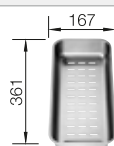

Multifunctional colander

223077