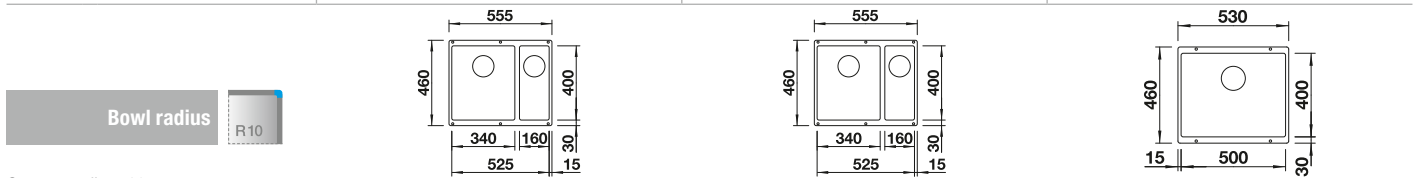

Note: Please order drain connections for combinations of two individual bowls separately.

Scope of supply	InFino drain system without remote control
waste kit with space-saving pipe, waste connection, 2 x 3 1/2" InFino basket strainer, fixing kit	waste kit with space-saving pipe, waste connection, 2 x 3 1/2" InFino basket strainer, fixing kit
	waste kit with space-saving pipe, 3 1/2" InFino basket strainer, fixing kit

Suggested optional accessories

Top rails 235906	Ash compound chopping board 230700	Silver-coloured safety glass cutting board 227697

BLANCO UNIT with BLANCO SUBLINE-U

BLANCO LINUS-S see page 336	BLANCO FLEXON II 60/3 see page 386