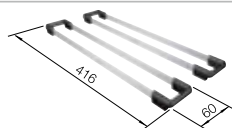

Top rails

235906