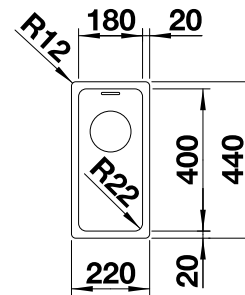

Bowl depth 130 mm

Note: Installing a kitchen mixer tap, drain remote control or soap dispenser in laminate worktops requires a flexible sealing tape.

Please order drain connections for combinations of two individual bowls separately.

Suggested optional accessories

BLANCO UNIT with BLANCO ANDANO 180-IF