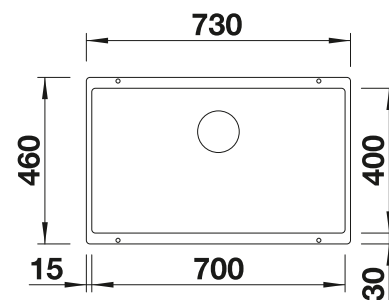

Technical Drawing

R10

Bowl depth 190 mm
Cut-out radius: 10 mm

Note: Drainage components must be ordered separately.
Note: Please order drain connections for combinations of two individual bowls separately.

Suggested optional accessories

230700

227689

234795

BLANCO UNIT with BLANCO SUBLINE 700-U for Coloured Components

see page 322

see page 389