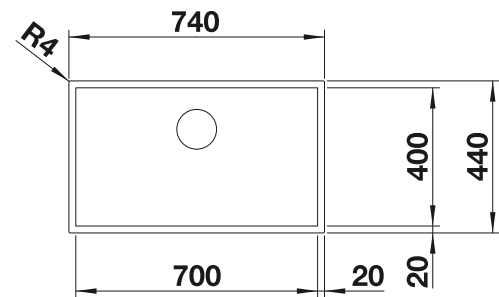

Bowl depth 185 mm

Suggested optional accessories

Wooden chopping board

223074

Lay-on drainer

223067

Foldable Grid

238482

BLANCO UNIT with BLANCO ZEROX 700-U Dark Steel

BLANCO LINEE-S

see page 315

BLANCO SOLON-IF

see page 393