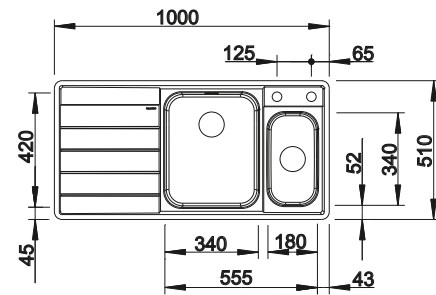

Technical Drawing

Bowl depth 190/130 mm

Stainless steel sinks
600 mm