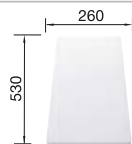

Plastic chopping board in white

217611