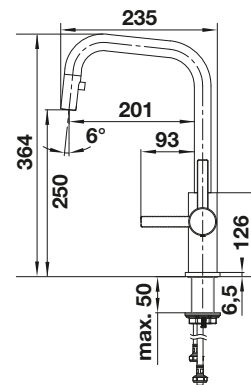

Technical Drawing

Flowrate 8.96 l/min at 3 bar pressure