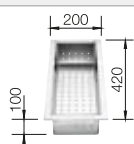

Suggested optional accessories

Colander stainless steel

219649