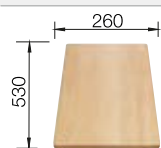

### Suggested optional accessories

Solid beech chopping board

218313

Plastic chopping board in white

217611

Multifunctional wire basket

223297