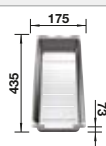

### Suggested optional accessories

Solid beech chopping board

218313

Plastic chopping board in white

217611

Multifunctional colander

227689