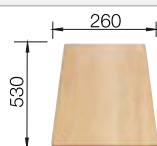

### Suggested optional accessories

Solid beech chopping board

218313

Plastic chopping board in white

217611

Corner caddy

235866