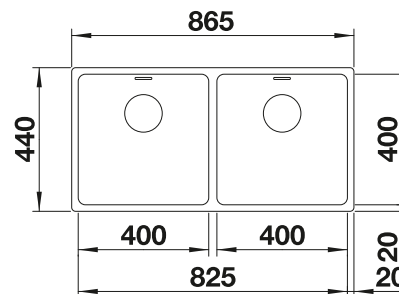

Bowl depth 190/190 mm

Note: Installing a kitchen mixer tap, drain remote control or soap dispenser in laminate worktops requires a flexible sealing tape.

Suggested optional accessories

BLANCO UNIT with BLANCO ANDANO 400/400-IF