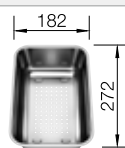

### Suggested optional accessories

Solid beech chopping board

218313

Plastic chopping board in white

217611

Multifunctional colander

231178