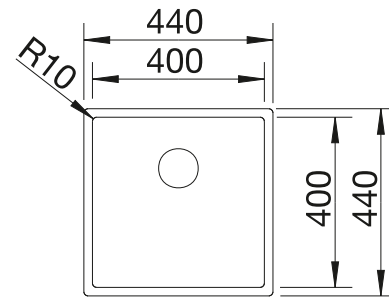

Bowl depth 190 mm

Note: Installing a kitchen mixer tap, drain remote control or soap dispenser in laminate worktops requires a flexible sealing tape.

Please order drain connections for combinations of two individual bowls separately.

Bowls stainless steel

450 mm

Suggested optional accessories

223074

219649

223067

BLANCO UNIT with BLANCO CLARON 400-IF

see page 302

see page 385