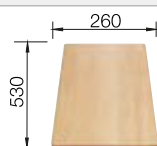

Suggested optional accessories

Solid beech chopping board

218313