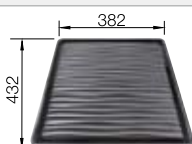

Drainer

230734