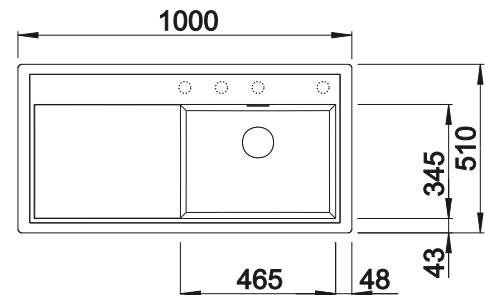

Technical Drawing

○ Pre-drilled holes for tapping or drilling
Bowl depth 190 mm

Suggested optional accessories

229411

223077

BLANCO UNIT with BLANCO ZENAR XL 6 S

see page 320

see page 392