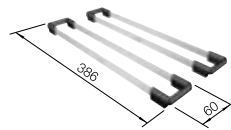

2 x ETAGON rails

Suggested optional accessories **BLANCO UNIT with BLANCO ETAGON 700-U**

  240 424 Ash compound chopping board 230700	 187 367 Multifunctional colander 231396	 382 432 Drainer 230734

  BLANCO drink.filter EVOL-S Pro see page 302	 BLANCO FLEXON II Low 80/3 see page 389