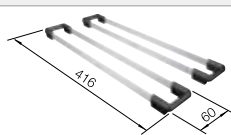

Top rails

235906