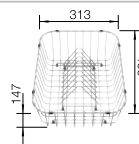

Crockery basket with plate stack

507829