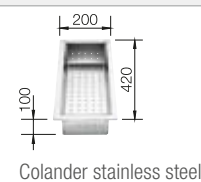

Bowl's stainless steel

800 mm

**Suggested optional accessories**

Glass cutting board  
225333

Colander stainless steel  
219649

Foldable Grid  
238482

**BLANCO UNIT with BLANCO ZEROX 700-IF**

BLANCO LINEE-S  
see page 315