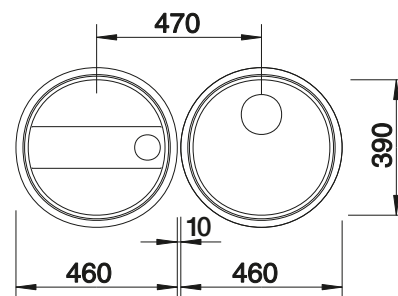

Technical Drawing

Bowl depth 175/35 mm

Undermount installation without overhang, required cut-out Ø 424 mm.

Different brushing direction for drainer (lengthways) and bowl (circular) due to production.

Stainless steel
sinks

600 mm

Suggested optional accessories

218421

220574

BLANCO UNIT with BLANCORONDOSET

see page 350

see page 390