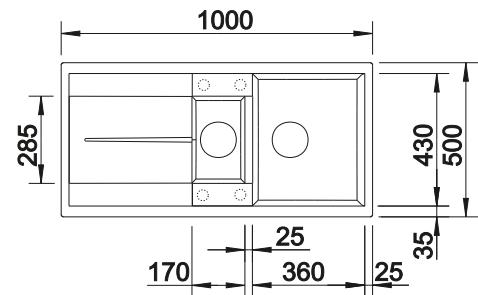

Technical Drawing

○ Pre-drilled holes for tapping or drilling
Bowl depth 190/145 mm

Suggested optional accessories

218313

217611

217796

BLANCO UNIT with BLANCO METRA 6 S

see page 336

see page 382