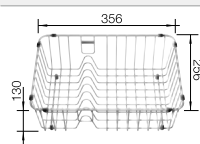

Suggested optional accessories

Crockery basket

231693