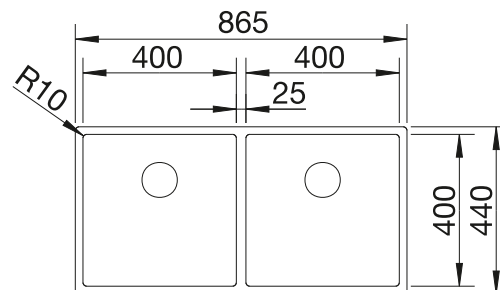

Bowl depth 190/190 mm

Note: Installing a kitchen mixer tap, drain remote control or soap dispenser in laminate worktops requires a flexible sealing tape.

Suggested optional accessories

225333

219649

238482

BLANCO UNIT with BLANCO CLARON 400/400-IF

see page 302

see page 393