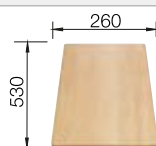

### Suggested optional accessories

Solid beech chopping board

218313

Plastic chopping board in white

217611

Multifunctional wire basket

223297