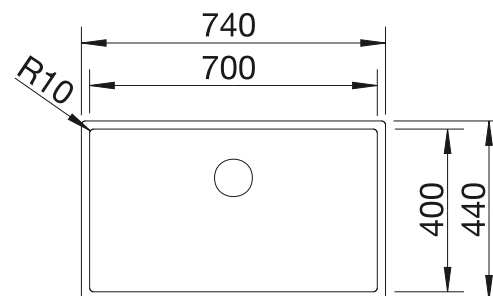

Bowl depth 190 mm

Bowl's stainless steel

800 mm

Suggested optional accessories

223074

223067

238482

BLANCO UNIT with BLANCO CLARON 700-U Dark Steel Edition

see page 327

see page 389