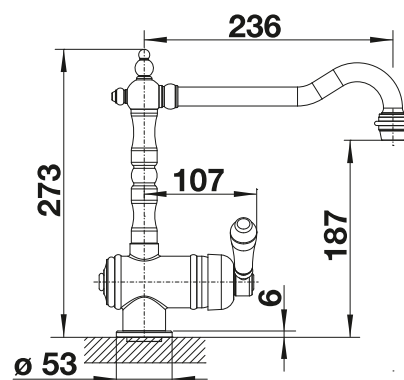

Technical Drawing

Flowrate 13.7 l/min at 3 bar pressure

Scope of supply

- 360° swivel spout for greater reach
- Ø 35 mm tap hole required
- With ceramic disk cartridge
- Flexible connector pipes, 450 mm long and 3/8" nut for particularly easy and safe installation
- Patented jet regulator for markedly reduced scaling
- Stabilisation plate to increase the stability of the tap when fitted in stainless steel sinks
- LGA approved
- DVGW approved

Suggested optional accessories

Dirt filter for corner valve

128434

Jet regulator set for high-pressure mixer taps

521746

Recommendation soap dispenser

BLANCO TORRE Soap dispenser

see page 368

Mixer taps