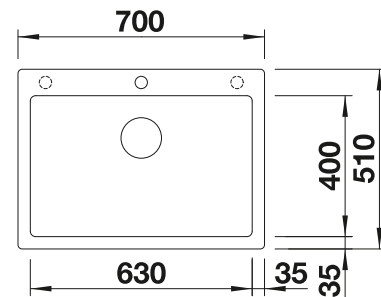

○ Pre-drilled holes for tapping or drilling

Bowl depth 220 mm

The optional ash compound chopping board can only be placed on the edge of the bowl if the diameter of the kitchen mixer tap is less than 48 mm.

Note: Drainage components must be ordered separately.

Suggested optional accessories

Ash compound chopping board

230700

Top rails

235906

Corner caddy

235866

BLANCO UNIT with BLANCO PLEON 8 for Coloured Components

BLANCO ALTA-S II

see page 322

BLANCO SOLON-IF

see page 393