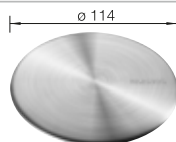

### Suggested optional accessories

Multifunctional wire basket

223297

Crockery basket with plate stack

507829

CapFlow

517666