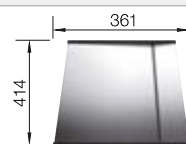

Lay-on drainer

223067