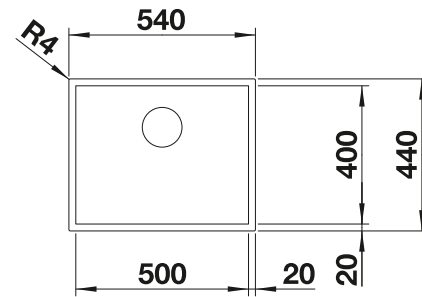

Bowl depth 175 mm

Bowl's stainless steel

600 mm

Suggested optional accessories

223074

223067

238482

BLANCO UNIT with BLANCO ZEROX 500-U Dark Steel

see page 315

see page 393