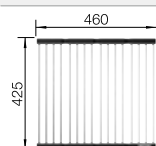

### Suggested optional accessories

Foldable Grid

238482

Crockery basket

514238

Drainer

230734