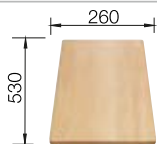

### Suggested optional accessories

Solid beech chopping board

218313

Plastic chopping board in white

217611

Corner caddy

235866