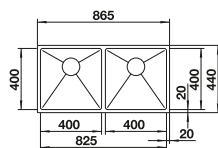

Scope of supply

Without drain remote control

waste kit is not included in the scope of supply

Planning Note:

Please order waste kit separately.

BLANCO QUATRUS R15-IU - production on demand, minimum order quantity to be checked with BLANCO.