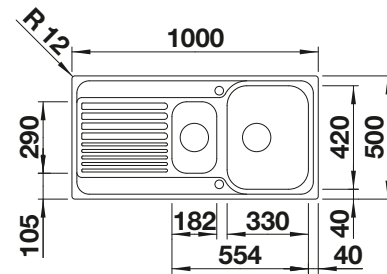

Technical Drawing

Bowl depth 170/90 mm

Stainless steel
sinks

600 mm

Suggested optional accessories

218313

240729

220573

BLANCO UNIT with BLANCO TIPO II 6 S

see page 356

see page 394