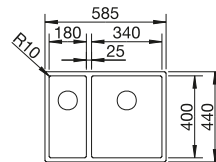

Please order drain connections for combinations of two individual bowls separately.

Please order drain connections for combinations of two individual bowls separately.

Scope of supply				InFino drain system without remote control
	waste kit with space saving pipe, waste connection, 2 x 3 1/2" InFino basket strainer, fixing kit	waste kit with space saving pipe, waste connection, 2 x 3 1/2" InFino basket strainer, fixing kit	waste kit with space saving pipe, 3 1/2" InFino basket strainer, fixing kit	waste kit with space saving pipe, 3 1/2" InFino basket strainer, fixing kit

Suggested optional accessories			BLANCO UNIT with BLANCO CLARON-IF	
 240 420 Glass cutting board 225333	 200 100 420 Colander stainless steel 219649	 460 425 Foldable Grid 238482	 BLANCO drink.filter EVOL-S Pro see page 302	 BLANCO SOLON-IF see page 393