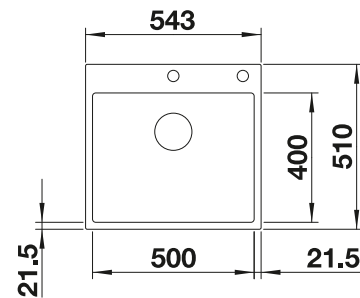

Bowl depth 190 mm

Suggested optional accessories

Top rails

235906

Ash compound chopping board

230700

Multifunctional colander

227689

BLANCO UNIT with BLANCO SUBLINE 500-IF/A SteelFrame

BLANCO SONEA-S Flexo

see page 319

BLANCO SELECT II XL 60/3
Orga

see page 381