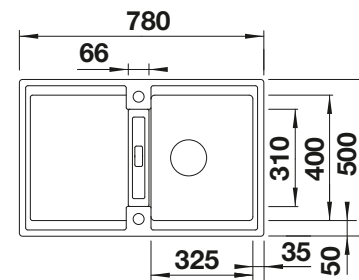

Bowl depth 200 mm

Suggested optional accessories

218313

217611

527644

NEW

BLANCO UNIT with BLANCO ADIRA 45 S

see page 323

see page 385