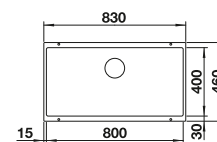

Note: Please order waste connections for combinations of two individual bowls separately.

Scope of supply	InFino drain system without remote control
waste kit with space-saving pipe, waste connection, 2 x 3 1/2" InFino basket strainer, fixing kit	waste kit with space-saving pipe, 3 1/2" InFino basket strainer, fixing kit