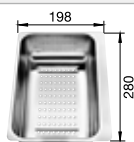

Scope of supply

Multifunctional colander

multifunctional stainless steel colander, waste kit with space-saving pipe, 2 x 3 1/2" basket strainer with drain remote control (rotary switch) for the main bowl