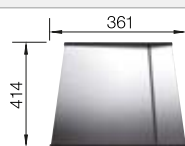

Lay-on drainer

223067