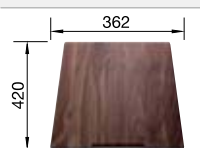

Wooden chopping board

223074

Colander stainless steel

219649

Lay-on drainer

223067

**BLANCO UNIT with BLANCO ZEROX 700-U**

BLANCO LINEE-S