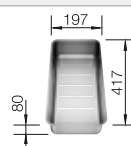

Multifunctional stainless steel colander

227692