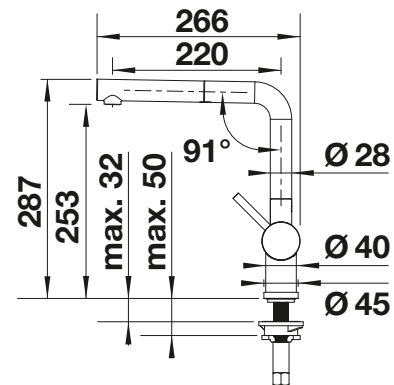

Technical Drawing

Flowrate 10.5 l/min at 3 bar pressure

Scope of supply

- Single-lever mixer tap
- 140° swivel spout for greater reach
- Ø 35 mm tap hole required
- With ceramic disk cartridge
- Metal-sheathed spray hose
- Flexible connector pipes, 450 mm long and 3/8" nut for particularly easy installation
- Patented jet regulator for markedly reduced scaling
- Stabilisation plate to increase the stability of the tap when fitted in stainless steel sinks
- With non-return valve and thus guaranteed against reflux in accordance with EN 1717
- LGA approved
- DVGW approved

Mixer taps

Suggested optional accessories

Dirt filter for corner valve

128434

Jet regulator set for high-pressure mixer taps

521746

Spray hose guide for kitchen mixer taps

511920

Recommendation soap dispenser

BLANCO LATO Soap dispenser

see page 367