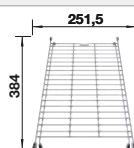

### Suggested optional accessories

Solid beech chopping board

218313

Plastic chopping board in white

217611

Floating grid

234795