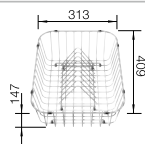

Crockery basket with plate stack

507829