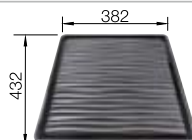

## Suggested optional accessories

Bamboo chopping board

239449

Crockery basket

514238

Drainer

230734