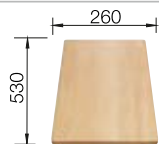

Suggested optional accessories

Solid beech chopping board

218313