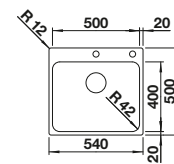

Scope of supply		InFino drain system with remote control
Note: Additional drill hole possible. The subsequent drill hole should be carried out by a specialist company.	waste kit with space-saving pipe, 2 x 3 1/2" InFino basket strainer with drain remote control (PushControl), fixing kit	waste kit with space-saving pipe, 3 1/2" InFino basket strainer with drain remote control (PushControl), fixing kit

Suggested optional accessories			BLANCO UNIT with BLANCO SOLIS-IF/A	
 Bamboo chopping board 239449	 Top rails 235906	 Draining tray 513485	 BLANCO CANDOR-S see page 341	 BLANCO FLEXON II 60/3 see page 386

Bowls stainless steel 600 mm