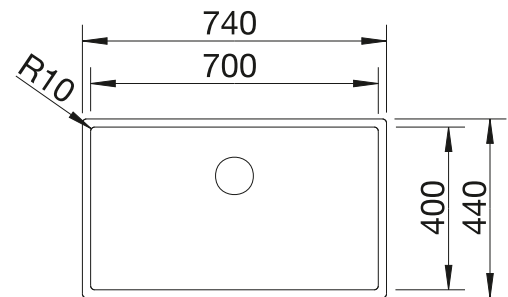

Bowl depth 190 mm

Note: Please order drain connections for combinations of two individual bowls separately.

Bowls
stainless steel

800 mm

Suggested optional accessories

223074

219649

235906

BLANCO UNIT with BLANCO CLARON 700-U

see page 302

see page 389