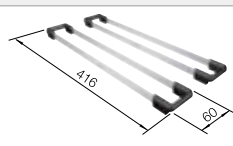

Top rails

235906