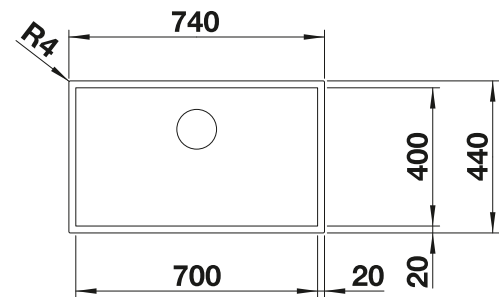

Bowl depth 185 mm

Note: Please order drain connections for combinations of two individual bowls separately.

Bowl's stainless steel

800 mm

Suggested optional accessories			BLANCO UNIT with BLANCO ZEROX 700-U Durinox	
Glass cutting board	Lay-on drainer	Multifunctional wire basket	BLANCO LINEE-S	BLANCO SOLON-IF
225333	223067	223297	see page 315	see page 393