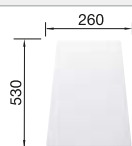

### Suggested optional accessories

Solid beech chopping board

218313

Plastic chopping board in white

217611