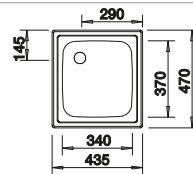

Scope of supply Without drain remote control

Planning Note:
Please order 1 ½" waste kit separately.

Bowls
stainless steel

450 mm