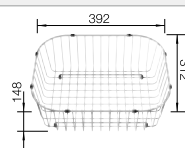

### Suggested optional accessories

Solid beech chopping board

218313

Crockery basket Stainless Steel

220573

Plastic chopping board in white

217611