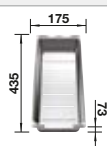

Multifunctional colander

227689