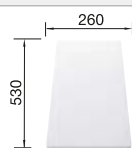

### Suggested optional accessories

Solid beech chopping board

218313

Plastic chopping board in white

217611

Corner caddy

235866