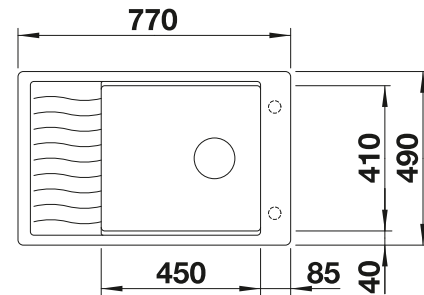

○ Pre-drilled holes for tapping or drilling
Bowl depth 190 mm

Suggested optional accessories

227689

223297

507829

BLANCO UNIT with BLANCO ELON XL 6 S-F

see page 330

see page 381