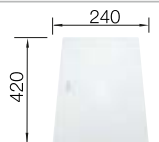

Suggested optional accessories

Glass cutting board

225333