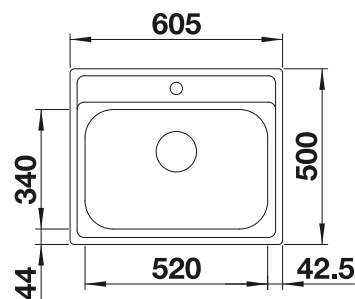

Technical Drawing

Bowl depth 158 mm

Suggested optional accessories

Solid beech chopping board

218313

Plastic chopping board in white

217611

BLANCO UNIT with BLANCODANA 6

BLANCO MIDA-S

see page 350

BLANCO SOLON-IF

see page 393