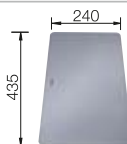

Silver-coloured safety glass cutting board

227697