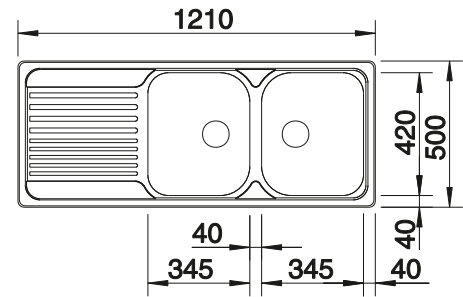

Technical Drawing

Bowl depth 165/165 mm

Stainless steel
sinks

800 mm

Suggested optional accessories

Solid beech chopping board

218313

Plastic chopping board in white

217611

Crockery basket Stainless Steel

220573

BLANCO UNIT with BLANCO TIPO 8 S

BLANCO DARAS-S

see page 356

BLANCO FLEXON II Low 80/3

see page 389