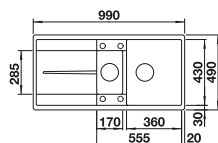

Scope of supply

With drain remote control

multifunctional stainless steel colander, waste kit with space-saving pipe, 2 x 3 1/2" basket strainer with drain remote control (rotary switch) for the main bowl

waste kit with space-saving pipe, 3 1/2" basket strainer with drain remote control (rotary switch)