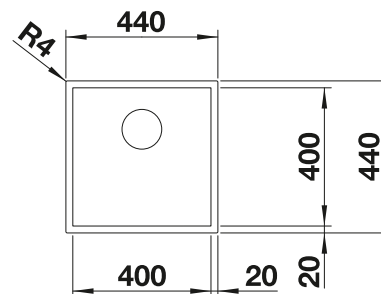

Bowl depth 175 mm

Note: Please order drain connections for combinations of two individual bowls separately.

Suggested optional accessories

225333

223067

238482

BLANCO UNIT with BLANCO ZEROX 400-U Durinox

see page 315

see page 393