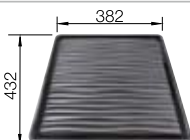

Drainer

230734