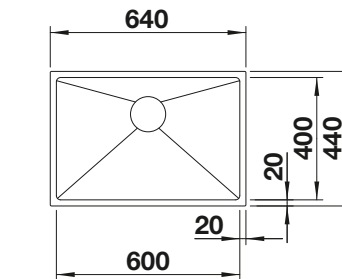

Bowl depth 200 mm

Bowls
stainless steel

700 mm

Suggested optional accessories

BLANCO UNIT with BLANCO QUATRUS R15 600-IU

231693

230734

236268

see page 342

see page 390