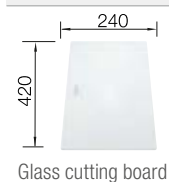

Suggested optional accessories

Glass cutting board
225333