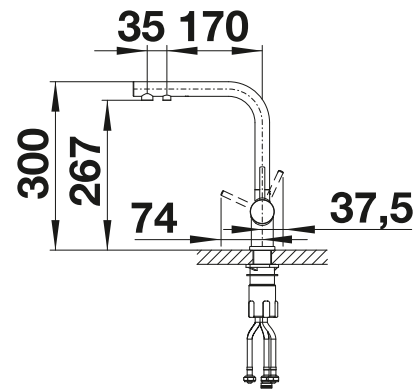

Technical Drawing

Flowrate 9.5 l/min at 3 bar pressure

Scope of supply

- Filter system not included.
- 360° swivel spout for greater reach
- Ø 35 mm tap hole required
- With ceramic disk cartridge
- Flexible connector pipes, 450 mm long and 3/8" nut for particularly easy and safe installation
- Patented jet regulator for markedly reduced scaling
- Stabilisation plate to increase the stability of the tap when fitted in stainless steel sinks
- LGA approved
- Filter system not included.

Suggested optional accessories

527453

128434

Recommendation soap dispenser

see page 367