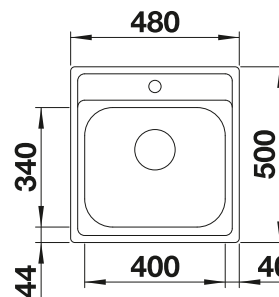

Technical Drawing

Bowl depth 158 mm

Suggested optional accessories

Solid beech chopping board

218313

Plastic chopping board in white

217611

BLANCO UNIT with BLANCODANA 45

BLANCO MIDA

see page 352

BLANCO SOLON-IF

see page 393