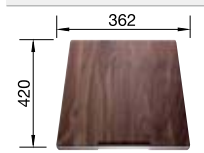

Suggested optional accessories

Wooden chopping board

223074