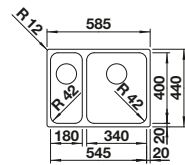

Note: Installing a kitchen mixer tap, drain remote control or soap dispenser in laminate worktops requires a flexible sealing tape.

Please order drain connections for combinations of two individual bowls separately.

Scope of supply			InFino drain system without remote control
	waste kit with space-saving pipe, 2 x 3 1/2" InFino basket strainer, fixing kit	waste kit with space-saving pipe, 2 x 3 1/2" InFino basket strainer, fixing kit	waste kit with space-saving pipe, 3 1/2" InFino basket strainer, fixing kit

Suggested optional accessories **BLANCO UNIT with BLANCO SOLIS-IF**

  280 424 Bamboo chopping board 239449	 460 425 Foldable Grid 238482	 365 425 Draining tray 513485

  BLANCO CANDOR-S see page 341	 BLANCO FLEXON II 60/3 see page 386