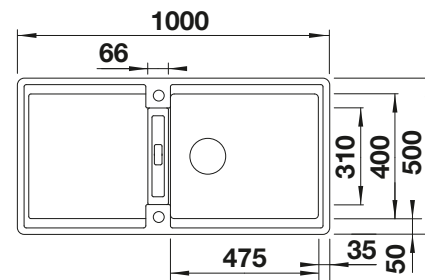

Bowl depth 200 mm

Suggested optional accessories

218313

217611

527644

NEW

BLANCO UNIT with BLANCO ADIRA XL 6 S

see page 322

see page 381