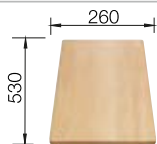

Suggested optional accessories

Solid beech chopping board

218313