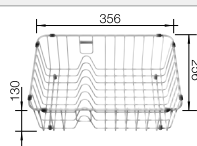

### Suggested optional accessories

Solid beech chopping board

218313

Crockery basket

231693

Plastic chopping board in white

217611