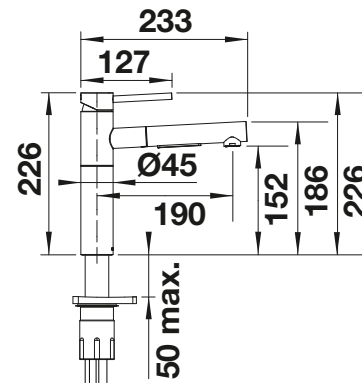

Technical Drawing

Flowrate 7.9 l/min at 3 bar pressure

Scope of supply

- 140° swivel spout for greater reach
- Ø 35 mm tap hole required
- With ceramic disk cartridge
- Easy and fast professional mixer tap installation with the BLANCOlock
- Flexible connection pipes, 700 mm long and 3/8" nut for particularly easy and safe installation
- Patented jet regulator for markedly reduced scaling
- Stabilising plate to increase the stability of the tap when fitted in stainless steel sinks
- With non-return valve and thus guaranteed against reflux in accordance with EN 1717
- LGA approved
- DVGW planned

Mixer taps

Suggested optional accessories

Dirt filter for corner valve

128434

Spray hose guide for kitchen mixer taps

511920

Recommendation soap dispenser

BLANCO LATO Soap dispenser

see page 367