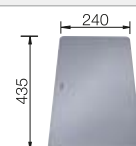

Silver-coloured safety glass cutting board

227697

BLANCO UNIT with BLANCO ETAGON 500-U for Coloured Components