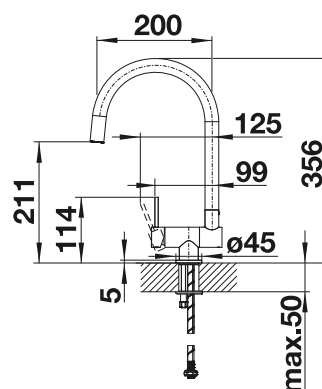

Technical Drawing

Flowrate 12.59 l/min at 3 bar pressure

Scope of supply

- 360° swivel spout for greater reach
- Ø 35mm tap hole required
- With ceramic disk cartridge
- Flexible connection pipes with a length of 450 mm and 3/8" nut for particularly easy and secure installation
- Patented jet regulator for markedly reduced scaling
- Stabilising plate to increase the stability of the tap when fitted in stainless steel sinks
- LGA approved
- DVGW approved

Suggested optional accessories

Dirt filter for corner valve

128434

Recommendation soap dispenser

BLANCO TORRE Soap dispenser

see page 368