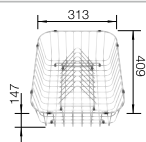

Suggested optional accessories

Crockery basket with plate stack

507829