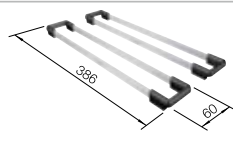

## Suggested optional accessories

Cutting board

230970

Foldable Grid

238483

2 x ETAGON rails

234164