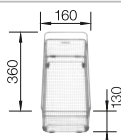

Multifunctional wire basket

223297