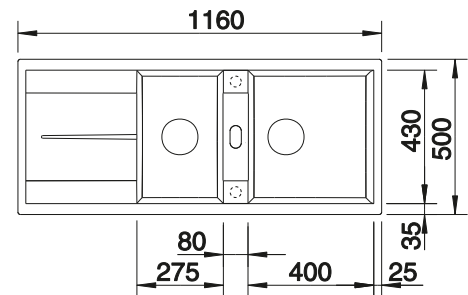

Technical Drawing

○ Pre-drilled holes for tapping or drilling
Bowl depth 190/190 mm
Retrofit set for drain remote control is optionally available.

Suggested optional accessories

218313

217611

235866

BLANCO UNIT with BLANCO METRA 8 S

see page 336

see page 389