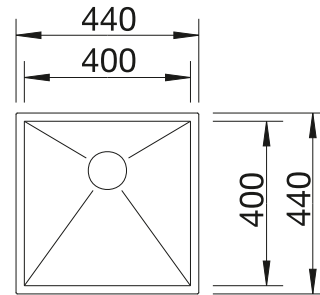

Bowl depth 175 mm

Note: Please order drain connections for combinations of two individual bowls separately.

Bowls
stainless steel

450 mm

Suggested optional accessories

223074

219649

223067

BLANCO UNIT with BLANCO ZEROX 400-U

see page 315

see page 385