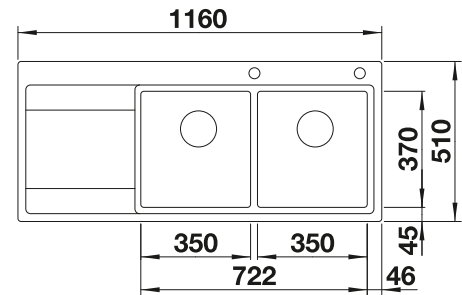

Technical Drawing

Bowl depth 195/195 mm

No additional drill holes may be made.

If using a soap dispenser, the drain remote control must be replaced by the soap dispenser and the InFino drain system with remote control replaced by an InFino manual drain system without remote control.

Please contact us in case of queries – we will be glad to help. The item number for the InFino manual drain system without remote control is available on request.

Stainless steel sinks

800 mm

Suggested optional accessories

230970

231396

238483

BLANCO UNIT with BLANCO DIVON II 8 S-IF

see page 315

see page 389