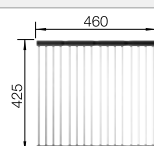

Foldable Grid

238482