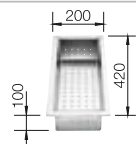

Colander stainless steel

219649