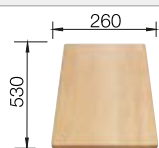

Suggested optional accessories

Solid beech chopping board

218313