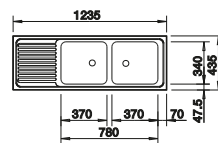

Scope of supply Without drain remote control

Planning Note:
Please order 1 ½" dual waste kit separately.