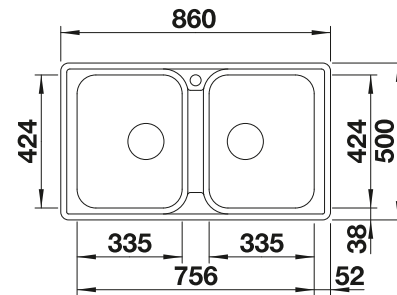

Technical Drawing

Bowl depth 206/206 mm

Suggested optional accessories

Crockery basket with plate stack

507829

Drainer

230734

BLANCO UNIT with BLANCO LEMIS 8-IF

BLANCO KANO-S

see page 347

BLANCO FLEXON II Low 80/3

see page 389