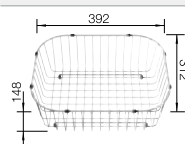

Suggested optional accessories

Crockery basket Stainless Steel

220573