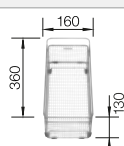

Multifunctional wire basket

223297