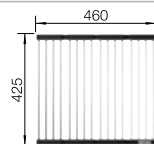

Foldable Grid

238482