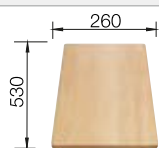

Suggested optional accessories

Solid beech chopping board

218313