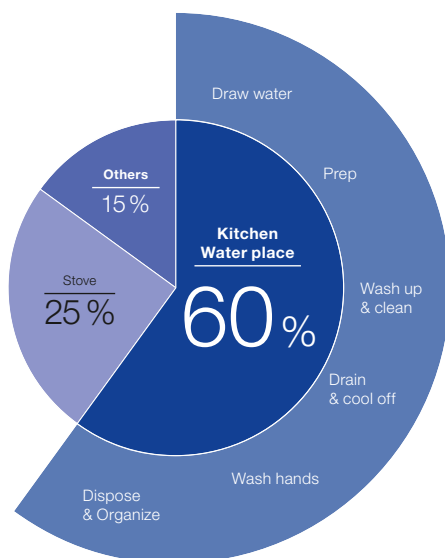

## The key role of the kitchen water place

The busiest area in the kitchen is the water place, where we spend over 60% of our time. A BLANCO UNIT makes the planning of this area easy and the installation stress-free. All components fit together and are efficiently installed in the sink cabinet. In daily kitchen use, the components of a BLANCO UNIT work together to provide pleasing workflows and a beautiful look.