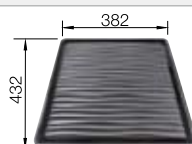

## Suggested optional accessories

Bamboo chopping board

239449

Crockery basket

514238

Drainer

230734