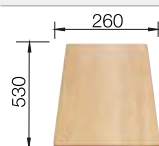

### Suggested optional accessories

Solid beech chopping board

218313

Crockery basket Stainless Steel

220573

Plastic chopping board in white

217611