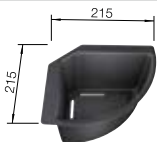

Suggested optional accessories

Corner caddy

235866