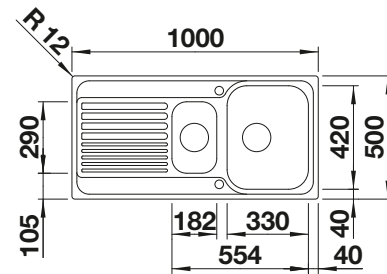

Technical Drawing

Bowl depth 170/90 mm

Stainless steel
sinks

600 mm

Suggested optional accessories

218313

220573

217611

BLANCO UNIT with BLANCO TIPO II 6 S

see page 356

see page 394