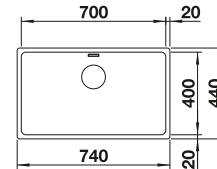

Note: Installing a kitchen mixer tap, drain remote control or soap dispenser in laminate worktops requires a flexible sealing tape.

Please order drain connections for combinations of two individual bowls separately.

Scope of supply		InFino drain system without remote control
	waste kit with space-saving pipe, 2 x 3 1/2" InFino basket strainer, fixing kit	waste kit with space-saving pipe, 3 1/2" InFino basket strainer, fixing kit

Suggested optional accessories			BLANCO UNIT with BLANCO ANDANO-IF	
 Silver-coloured safety glass cutting board 227697	 Multifunctional stainless steel colander 227692	 Multifunctional wire basket 223297	 BLANCO SONEA-S Flexo see page 319	 BLANCO FLEXON II Low 80/3 see page 389