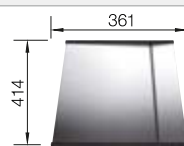

Lay-on drainer

223067