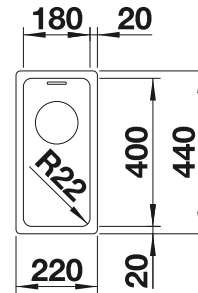

Technical Drawing

R22

waste kit with space-saving pipe, 3 1/2" InFino basket strainer, fixing kit

Bowl depth 130 mm

Note: Please order drain connections for combinations of two individual bowls separately.