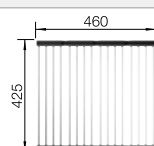

### Suggested optional accessories

Wooden chopping board

223074

Colander stainless steel

219649

Foldable Grid

238482