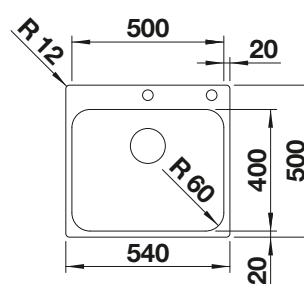

Technical Drawing

Bowl depth 175 mm

Note: Additional drill hole possible. The subsequent drill hole should be carried out by a specialist company.

Suggested optional accessories

238482

514238

230734

BLANCO UNIT with BLANCO SUPRA 500-IF/A R12

see page 350

see page 393