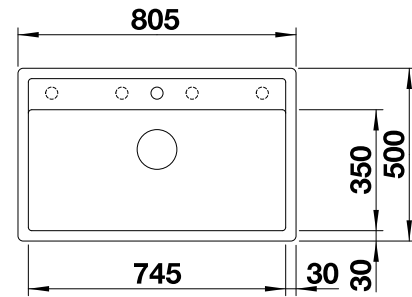

Technical Drawing

R10

○ Pre-drilled holes for tapping or drilling
Bowl depth 190 mm

Suggested optional accessories

235866

507829

230734

BLANCO UNIT with BLANCO DALAGO 8-F

see page 322

see page 393