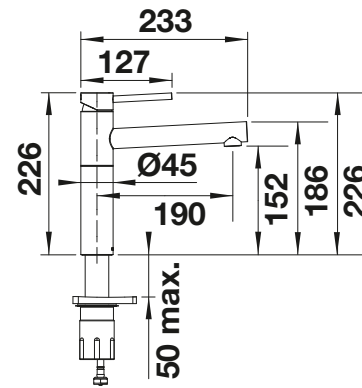

Technical Drawing

Flowrate 13.1 l/min at 3 bar pressure

Scope of supply

- 360° swivel spout for greater reach
- Ø 35 mm tap hole required
- With ceramic disk cartridge
- Easy and fast professional mixer tap installation with the BLANCOLock
- Flexible connection pipes, 700 mm long and 3/8" nut for particularly easy and safe installation
- Patented jet regulator for markedly reduced scaling
- Stabilising plate to increase the stability of the tap when fitted in stainless steel sinks
- LGA approved
- DVGW planned

Suggested optional accessories

Dirt filter for corner valve

128434

Recommendation soap dispenser

BLANCO LATO Soap dispenser

see page 367