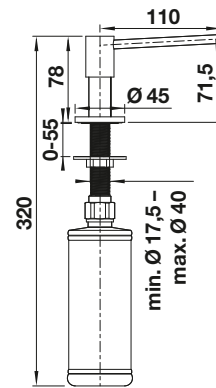

Technical Drawing

Please note: $\varnothing$ 35 mm tap hole required
bottle content: 300 ml