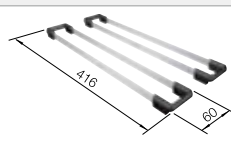

Top rails

235906

BLANCO UNIT with BLANCO CLARON 180-U

see page 302

see page 393