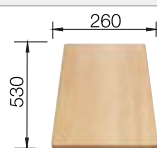

Suggested optional accessories

Solid beech chopping board

218313