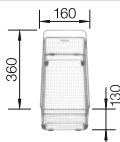

Multifunctional wire basket

223297