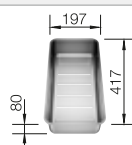

Multifunctional stainless steel colander

multifunctional colander, waste kit with space-saving pipe, 3 1/2" InFino basket strainer with drain remote control (rotary switch)