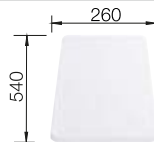

### Suggested optional accessories

Top rails

235906

Solid beech chopping board

225362

Plastic chopping board in white

210521