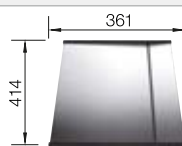

Lay-on drainer

223067