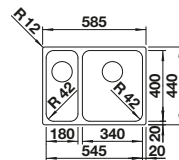

Note: Please order drain connections for combinations of two individual bowls separately.

Scope of supply	InFino drain system without remote control		
	waste kit with space-saving pipe, 2 x 3 ½" InFino basket strainer, fixing kit	waste kit with space-saving pipe, 2 x 3 ½" InFino basket strainer, fixing kit	waste kit with space-saving pipe, 3 ½" InFino basket strainer, fixing kit

Suggested optional accessories

 Bamboo chopping board 239449	 Foldable Grid 238482	 Draining tray 513485

BLANCO UNIT with BLANCO SOLIS-U

 BLANCO CANDOR-S see page 341	 BLANCO FLEXON II 60/3 see page 386