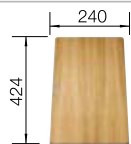

Model-related detailed dimensions and drawings can be found with the cut-out information online at [www.blanco.com](http://www.blanco.com).

**Suggested optional accessories**

Ash compound chopping board