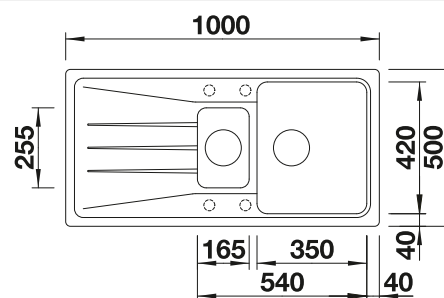

Technical Drawing

○ Pre-drilled holes for tapping or drilling
Bowl depth 190/120 mm

Suggested optional accessories

218313

217611

231178

BLANCO UNIT with BLANCO SONA 6 S

see page 330

see page 390