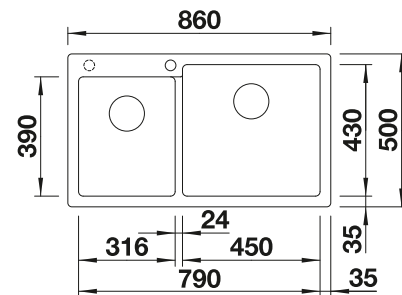

Technical Drawing

R15

waste kit with space-saving pipe, 2 x 3 1/2" InFino basket strainer

○ Pre-drilled holes for tapping or drilling
Bowl depth 220/220 mm

Suggested optional accessories

Solid beech chopping board

218313

Plastic chopping board in white

217611

Corner caddy

235866

BLANCO UNIT with BLANCO PLEON 9

BLANCO LINUS-S

see page 336

BLANCO BOTTON II 30/2

see page 392