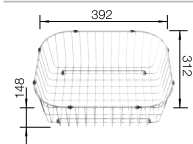

Suggested optional accessories

Crockery basket Stainless Steel

220573