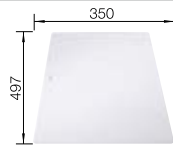

Glass cutting board white

ash compound bridging chopping board, waste kit with space-saving pipe, 3 1/2" InFino basket strainer with drain remote control (rotary switch)

or

glass cutting board, waste kit with space-saving pipe, 3 1/2" InFino basket strainer with drain remote control (rotary switch)