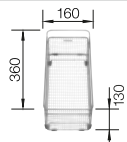

Multifunctional wire basket
223297