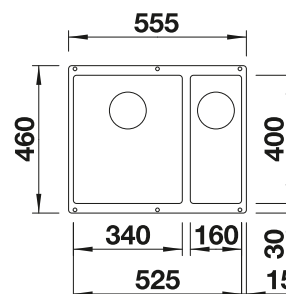

Bowl depth 190/130 mm

Cut-out radius: 10 mm

Note: Drainage components must be ordered separately.

Suggested optional accessories

Top rails

235906

Ash compound chopping board

230700

Silver-coloured safety glass cutting board

227697

BLANCO UNIT with BLANCO SUBLINE 340/160-U for Coloured Components

BLANCO ALTA-S II

see page 322

BLANCO FLEXON II 60/3

see page 386