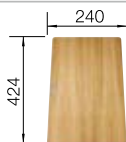

Ash compound chopping board

230700