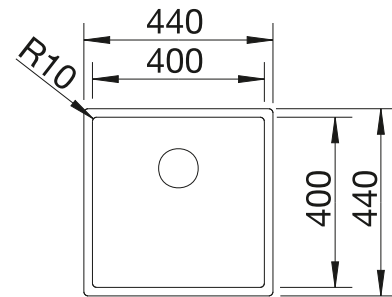

Bowl depth 190 mm

Note: Please order drain connections for combinations of two individual bowls separately.