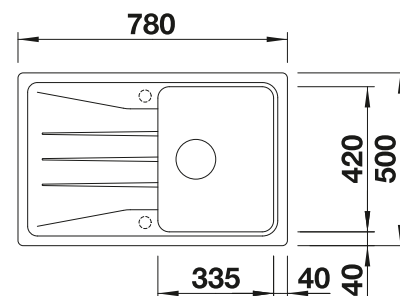

Technical Drawing

○ Pre-drilled holes for tapping or drilling
Bowl depth 190 mm

Suggested optional accessories

218313

217611

517666

BLANCO UNIT with BLANCO SONA 45 S

see page 330

see page 392