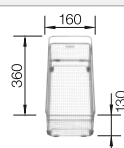

Multifunctional wire basket

223297