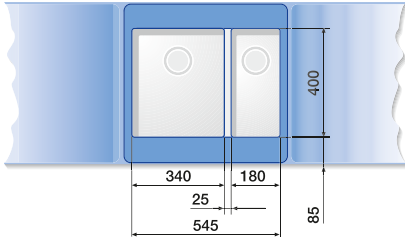

## BLANCO ANDANO

60 cm cabinet

ANDANO 340/180-U

70/80 cm cabinet

ANDANO 400-U + ANDANO 180-U +  
Bowl connection 225088

80 cm cabinet

ANDANO 340-U + ANDANO 340-U +  
Bowl connection 225088

90 cm cabinet