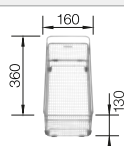

Multifunctional wire basket

223297