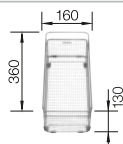

Multifunctional wire basket
223297