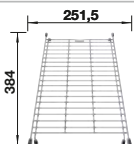

### Suggested optional accessories

Floating grid

234795

Crockery basket

231693