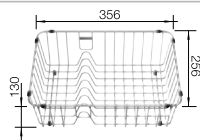

Suggested optional accessories

Crockery basket

231693