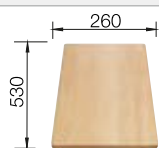

### Suggested optional accessories

Solid beech chopping board

218313

Plastic chopping board in white

217611

Corner caddy

235866