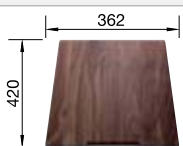

Wooden chopping board

223074

Lay-on drainer

223067

Multifunctional wire basket

223297

**BLANCO UNIT with BLANCO CLARON 700-U Durinox**

BLANCO drink.filter EVOL-S Pro