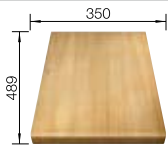

Ash compound bridging
chopping board AXIA III