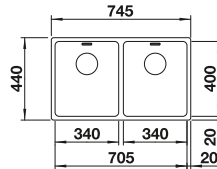

Note: Installing a kitchen mixer tap, drain remote control or soap dispenser in laminate worktops requires a flexible sealing tape.

Please order drain connections for combinations of two individual bowls separately.

Scope of supply		InFino drain system without remote control
	waste kit with space-saving pipe, 2 x 3 1/2" InFino basket strainer, fixing kit	waste kit with space-saving pipe, 3 1/2" InFino basket strainer, fixing kit

Suggested optional accessories			BLANCO UNIT with BLANCO ANDANO-IF	
 Silver-coloured safety glass cutting board 227697	 Multifunctional stainless steel colander 227692	 Multifunctional wire basket 223297	 BLANCO SONEA-S Flexo see page 319	 BLANCO FLEXON II Low 80/3 see page 389