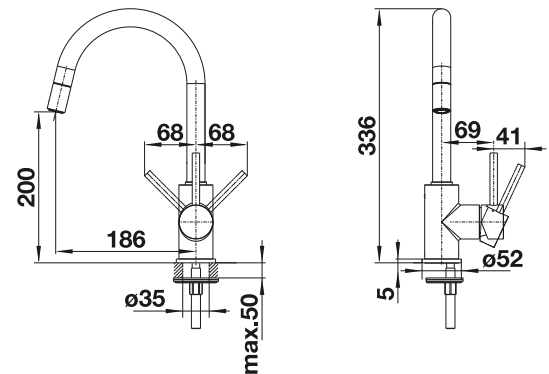

BLANCO MIDA-S

- Gently rounded spout on a slender body
- For the easy filling of tall pots and vases
- Especially suitable for compact sinks
- Enlarged working radius thanks to the 360° swivel spout
- Pull-down spray hose for added reach

Extendable spray

Metallic surface		
	chrome	521454
SILGRANIT Look		
	black	526146
	anthracite	521455
	volcano grey	526967
	white	521457
	soft white	526968
	coffee	521461
Special colours		
	black matt	526653

Technical Drawing

Flowrate 10 l/min at 3 bar pressure

Scope of supply

- 360° swivel spout for greater reach
- Ø 35 mm tap hole required
- With ceramic disk cartridge
- Flexible connector pipes, 350 mm long and 3/8" nut for particularly easy installation
- Nylon-sheathed spray hose
- Patented jet regulator for markedly reduced scaling
- Stabilisation plate to increase the stability of the tap when fitted in stainless steel sinks
- With non-return valve and thus guaranteed against reflux in accordance with EN 1717
- LGA approved
- DVGW approved

Mixer taps

Suggested optional accessories

Dirt filter for corner valve

128434

Spray hose guide for kitchen mixer taps

511920

Recommendation soap dispenser

BLANCO LATO Soap dispenser

see page 367