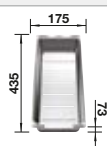

Multifunctional colander

227689

BLANCO UNIT with BLANCO SUBLINE 400-U for Coloured Components