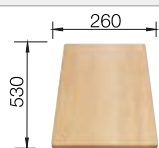

### Suggested optional accessories

Solid beech chopping board

218313

Plastic chopping board in white

217611

Crockery basket with plate stack

507829