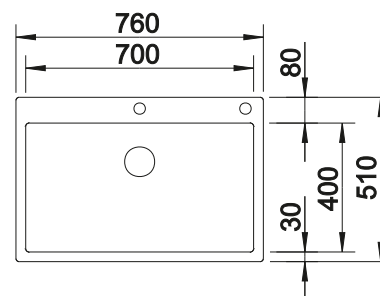

Bowl depth 190 mm

Suggested optional accessories

Wooden chopping board

223074

Lay-on drainer

223067

Multifunctional wire basket

223297

BLANCO UNIT with BLANCO CLARON 700-IF/A Durinox

BLANCO drink.filter EVOL-S Pro

see page 302

BLANCO SOLON-IF

see page 393