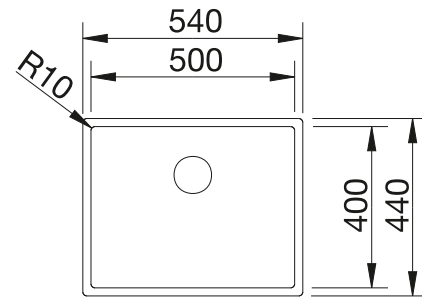

Bowl depth 190 mm

Suggested optional accessories

Wooden chopping board

223074

Lay-on drainer

223067

Multifunctional wire basket

223297

BLANCO UNIT with BLANCO CLARON 500-IF Dark Steel

BLANCO PANERA-S

see page 312

BLANCO SELECT II XL 60/3
Orga

see page 381