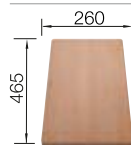

Solid beech chopping board
For sinks and bowls with a width of 435 mm

225685