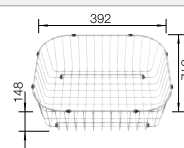

### Suggested optional accessories

Solid beech chopping board

218313

Plastic chopping board in white

217611

Crockery basket Stainless Steel

220573