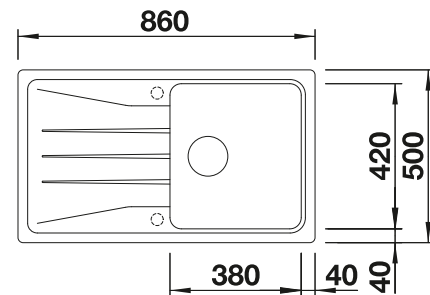

Technical Drawing

○ Pre-drilled holes for tapping or drilling
Bowl depth 190 mm

Suggested optional accessories

218313

217611

223297

BLANCO UNIT with BLANCO SONA 5 S

see page 330

see page 385