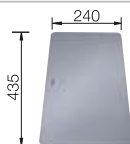

Suggested optional accessories

Silver-coloured safety glass cutting board
227697