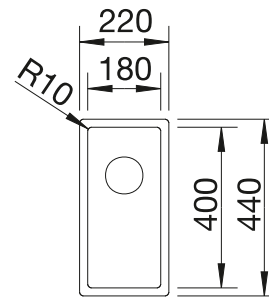

Bowl depth 130 mm

Note: Installing a kitchen mixer tap, drain remote control or soap dispenser in laminate worktops requires a flexible sealing tape.

Please order drain connections for combinations of two individual bowls separately.

Bowls stainless steel

300 mm

Suggested optional accessories

Colander stainless steel
219649

Lay-on drainer
223067

Top rails
235906

BLANCO UNIT with BLANCO CLARON 180-IF

BLANCO drink.filter EVOL-S Pro
see page 302

BLANCO SOLON-IF
see page 393