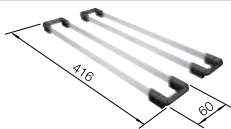

Suggested optional accessories

Top rails

235906