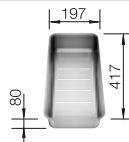

Multifunctional stainless steel colander
227692