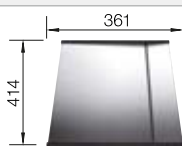

Lay-on drainer

223067