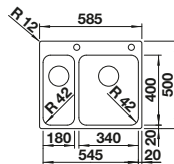

Scope of supply		InFino drain system with remote control
Note: Additional drill hole possible. The subsequent drill hole should be carried out by a specialist company.	waste kit with space-saving pipe, 2 x 3 1/2" InFino basket strainer with drain remote control (PushControl), fixing kit	waste kit with space-saving pipe, 3 1/2" InFino basket strainer with drain remote control (PushControl), fixing kit

Suggested optional accessories			BLANCO UNIT with BLANCO SOLIS-IF/A	
 Bamboo chopping board 239449	 Top rails 235906	 Draining tray 513485	 BLANCO CANDOR-S see page 341	 BLANCO FLEXON II 60/3 see page 386

Bowls stainless steel 600 mm