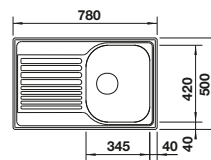

Scope of supply	Without drain remote control
waste kit with space-saving pipe, 3 ½" basket strainer, seal	

Stainless steel
sinks
450 mm

Suggested optional accessories			BLANCO UNIT with BLANCO TIPO 45 S	
Solid beech chopping board 218313	Plastic chopping board in white 217611	Crockery basket Stainless Steel 220573	BLANCO DARAS see page 357	BLANCO BOTTON Pro 45/2 Manual see page 391