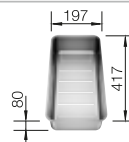

Multifunctional stainless steel colander

227692