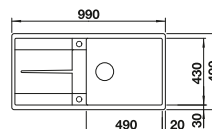

Scope of supply

With drain remote control

multifunctional stainless steel colander, waste kit with space-saving pipe, 2 x 3 1/2" basket strainer with drain remote control (rotary switch) for the main bowl

waste kit with space-saving pipe, 3 1/2" basket strainer with drain remote control (rotary switch)