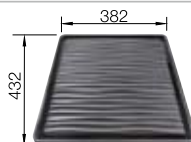

## Suggested optional accessories

Ash compound chopping board

230700

Multifunctional stainless steel colander

227692

Drainer

230734