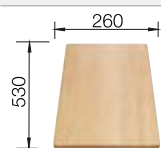

Suggested optional accessories

Solid beech chopping board

218313