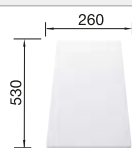

### Suggested optional accessories

Solid beech chopping board

218313

Plastic chopping board in white

217611

Crockery basket with plate stack

507829