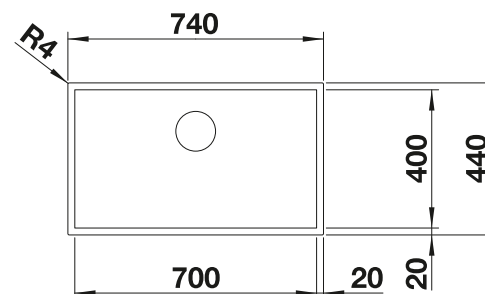

Bowl depth 185 mm

Note: Installing a kitchen mixer tap, drain remote control or soap dispenser in laminate worktops requires a flexible sealing tape.

Please order drain connections for combinations of two individual bowls separately.

Suggested optional accessories

223074

223067

235906

BLANCO UNIT with BLANCO ZEROX 700-IF Durinox

see page 315

see page 393