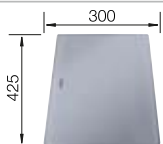

Suggested optional accessories

Cutting board

230970