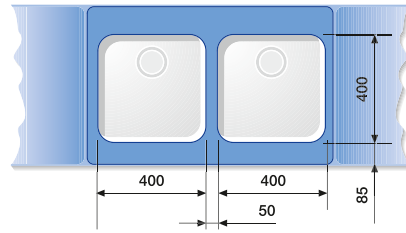

SUPRA 400-U + SUPRA 400-U +
Bowl connection 225088