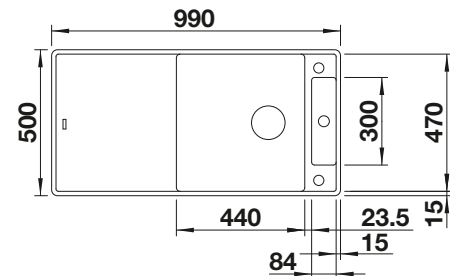

Bowl depth 190/45 mm

Suggested optional accessories

BLANCO UNIT with BLANCO AXIA III XL 6 S-F

see page 315

see page 381