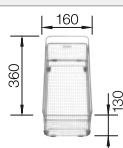

### Suggested optional accessories

Solid beech chopping board

218313

Plastic chopping board in white

217611

Multifunctional wire basket

223297