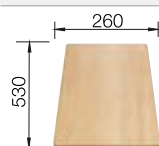

**Suggested optional accessories**

Solid beech chopping board

218313

Plastic chopping board in white

217611

**BLANCO UNIT with BLANCODANA 6**

BLANCO MIDA-S

see page 350