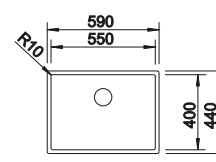

Please order drain connections for combinations of two individual bowls separately.

Please order drain connections for combinations of two individual bowls separately.

Scope of supply				InFino drain system without remote control
	waste kit with space saving pipe, waste connection, 2 x 3 1/2" InFino basket strainer, fixing kit	waste kit with space saving pipe, waste connection, 2 x 3 1/2" InFino basket strainer, fixing kit	waste kit with space saving pipe, 3 1/2" InFino basket strainer, fixing kit	waste kit with space saving pipe, 3 1/2" InFino basket strainer, fixing kit

Suggested optional accessories			BLANCO UNIT with BLANCO CLARON-IF	
 240 420 Glass cutting board 225333	 200 100 420 Colander stainless steel 219649	 460 425 Foldable Grid 238482	 BLANCO drink.filter EVOL-S Pro see page 302	 BLANCO SOLON-IF see page 393