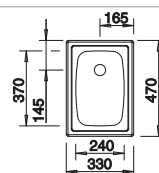

# BLANCO TOP EE 3 x 4

Stainless steel

Bowl's  
stainless steel

- Practical solution for simple requirements
- 1 1/2" stainless steel outlet

cabinet size mm	<b>300</b>	
<b>BLANCO TOP EE 3 x 4</b>		
<b>Installation from above</b>		
 natural finish		501067
Bowl depth		150 mm
Waste fitting		222458