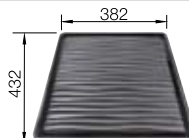

### Suggested optional accessories

Top rails

235906

Crockery basket

514238

Drainer

230734