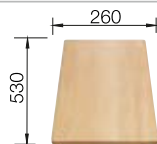

### Suggested optional accessories

Solid beech chopping board

218313

Plastic chopping board in white

217611

Multifunctional wire basket

223297