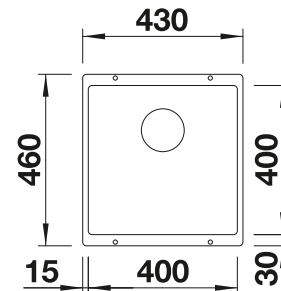

### Technical Drawing

R10

waste kit with space-saving pipe, 3 1/2" InFino basket strainer, fixing kit

Bowl depth 190 mm

Cut-out radius: 10 mm

Note: Please order waste connections for combinations of two individual bowls separately.