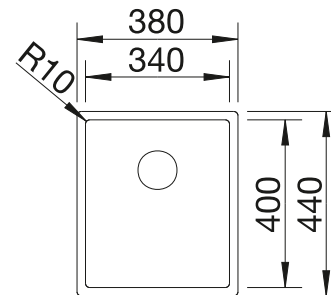

Bowl depth 190 mm

Note: Installing a kitchen mixer tap, drain remote control or soap dispenser in laminate worktops requires a flexible sealing tape.

Please order drain connections for combinations of two individual bowls separately.

Bowls
stainless steel

400 mm

Suggested optional accessories

225333

219649

238482

BLANCO UNIT with BLANCO CLARON 340-IF

see page 302

see page 393