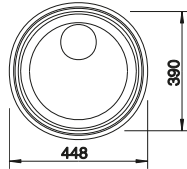

Cut-out for IF - flat rim for lay-on installation into worktop from above
Flushmount installation