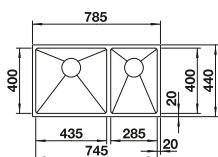

Scope of supply

Without drain remote control

waste kit is not included in the scope of supply

Planning Note:

Please order waste kit separately.

BLANCO QUATRUS R15-IU - production on demand, minimum order quantity to be checked with BLANCO.