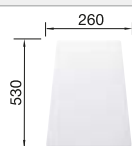

**Suggested optional accessories**

Solid beech chopping board

218313

Plastic chopping board in white

217611

**BLANCO UNIT with BLANCODANA 6**

BLANCO MIDA-S

see page 350