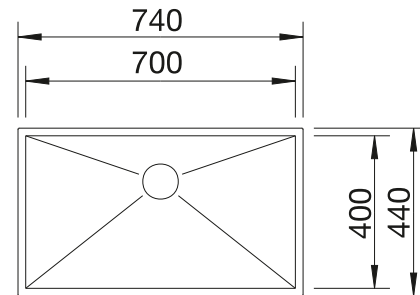

Technical Drawing

R0

waste kit with space saving pipe, 3 1/2" InFino basket strainer, fixing kit

Bowl depth 185 mm

Note: Please order drain connections for combinations of two individual bowls separately.

Suggested optional accessories

223074

219649

223067

BLANCO UNIT with BLANCO ZEROX 700-U

see page 315

see page 389