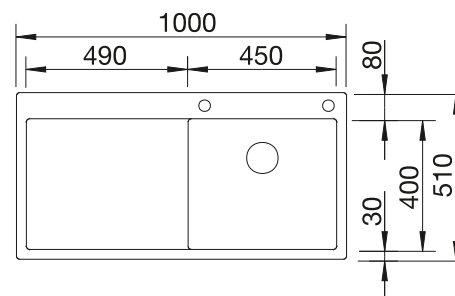

Technical Drawing

R10

Bowl depth 190 mm

No additional drill holes may be made.

If using a soap dispenser, the drain remote control must be replaced by the soap dispenser and the InFino drain system with remote control replaced by an InFino manual drain system without remote control.

Stainless steel
sinks

500 mm

Suggested optional accessories

223074

219649

238482

BLANCO UNIT with BLANCO CLARON 5 S-IF

see page 316

see page 385