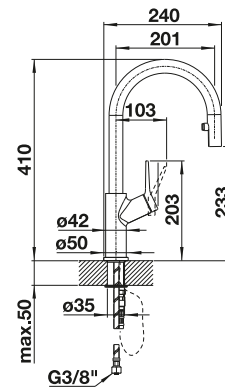

Technical Drawing

Flowrate 9 l/min at 3 bar pressure

Scope of supply

- 190° swivel spout for greater reach
- Ø 35 mm tap hole required
- With ceramic disk cartridge
- Textile covered spray hose
- Covered spray hose with change-over button on the back
- Flexible connector pipes, 450 mm long and 3/8" nut for particularly easy installation
- Patented jet regulator for markedly reduced scaling
- Stabilisation plate to increase the stability of the tap when fitted in stainless steel sinks
- With non-return valve and thus guaranteed against reflux in accordance with EN 1717
- LGA approved
- DVGW approved

Mixer taps

Suggested optional accessories

Dirt filter for corner valve

128434

Spray hose guide for kitchen mixer taps

511920

Recommendation soap dispenser

BLANCO LATO Soap dispenser

see page 367