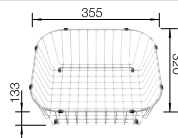

Crockery basket

514238