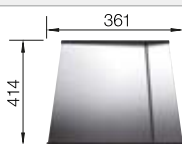

Lay-on drainer

223067