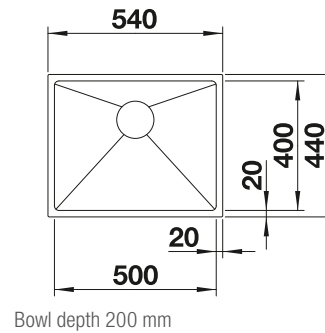

Technical Drawing

Bowl's stainless steel

600 mm

Suggested optional accessories

231693

230734

236268

BLANCO UNIT with BLANCO QUATRUS R15 500-IU

see page 342

see page 390