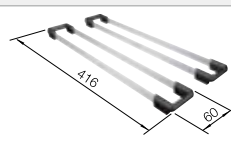

Top rails

235906