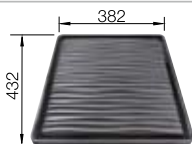

Drainer

230734