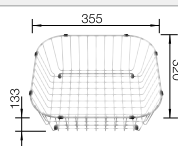

## Suggested optional accessories

Solid beech chopping board

225685

Crockery basket

514238