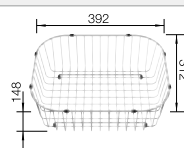

### Suggested optional accessories

Solid beech chopping board

218313

Plastic chopping board in white

217611

Crockery basket Stainless Steel

220573