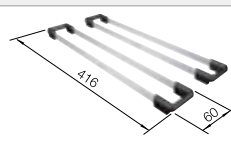

Top rails

235906