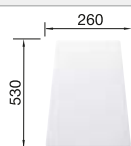

### Suggested optional accessories

Solid beech chopping board

218313

Crockery basket Stainless Steel

220573

Plastic chopping board in white

217611