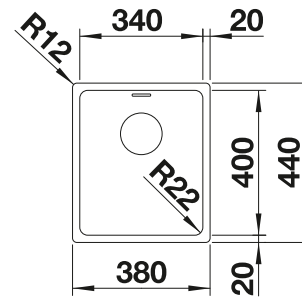

Bowl depth 190 mm

Note: Installing a kitchen mixer tap, drain remote control or soap dispenser in laminate worktops requires a flexible sealing tape.

Please order drain connections for combinations of two individual bowls separately.

Suggested optional accessories

230700

227692

230734

BLANCO UNIT with BLANCO ANDANO 340-IF

see page 319

see page 388