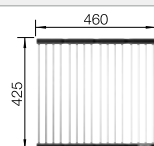

Foldable Grid

238482