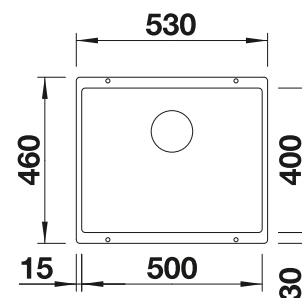

Bowl depth 190 mm
Cut-out radius: 10 mm

Note: Drainage components must be ordered separately.
Note: Please order drain connections for combinations of two individual bowls separately.

Suggested optional accessories

Ash compound chopping board

230700

Top rails

235906

Multifunctional colander

227689

BLANCO UNIT with BLANCO SUBLINE 500-U for Coloured Components

BLANCO LINUS-S

see page 335

BLANCO FLEXON II 60/3

see page 386