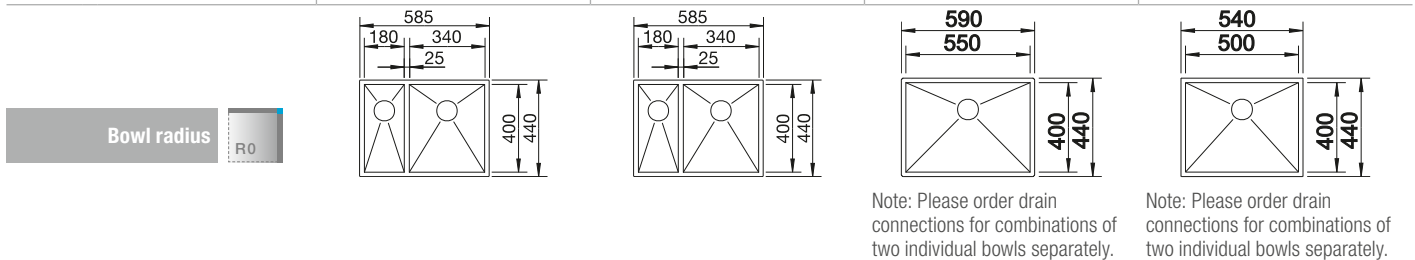

## Stainless steel

- Zero-radius design with striking, right-angled bowl geometry
- InFino drain system – elegantly integrated and easy-care
- Easy to combine, matching accessory solutions

cabinet size mm	600	600	600	600
BLANCO ZEROX-U	340/180-U	340/180-U	550-U	500-U
<b>Undermount</b> 				
	Main bowl right	Main bowl left		
 satin polish	521614	521613	521591	521589
Bowl depth	175/130 mm	175/130 mm	175 mm	175 mm