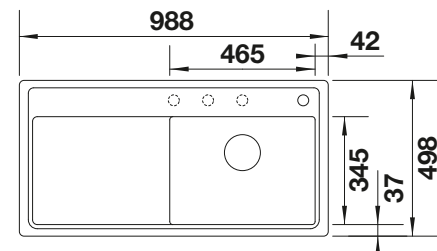

### Technical Drawing

○ Pre-drilled holes for tapping or drilling  
Bowl depth 190 mm