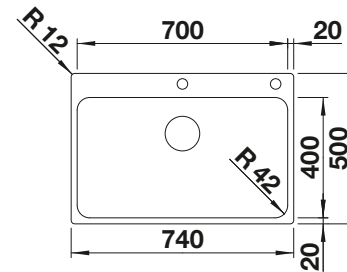

Bowl depth 185 mm

Additional drill hole possible. The subsequent drill hole should be carried out by a specialist company.

Suggested optional accessories

239449

235906

513485

BLANCO UNIT with BLANCO SOLIS 700-IF/A

see page 341

see page 389