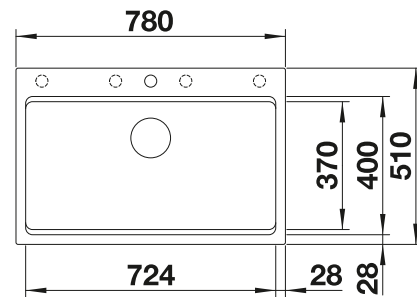

Pre-drilled holes for tapping or drilling
Bowl depth 220 mm

Suggested optional accessories

230700

230734

BLANCO UNIT with BLANCO ETAGON 8

see page 302

see page 389