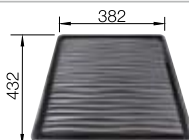

**Suggested optional accessories**

Top rails

235906

Crockery basket

514238

Drainer

230734

**BLANCO UNIT with BLANCO SUPRA 400-U**