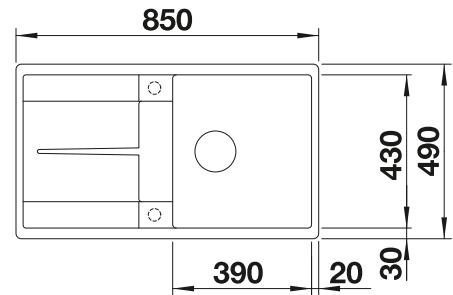

### Technical Drawing

○ Pre-drilled holes for tapping or drilling  
Bowl depth 190 mm