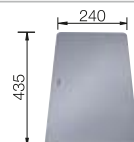

Silver-coloured safety glass cutting board

227697

BLANCO UNIT with BLANCO SUBLINE 340/160-U for Coloured Components