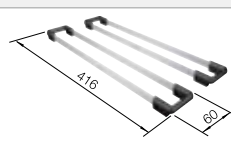

Top rails

235906