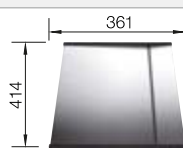

Lay-on drainer

223067