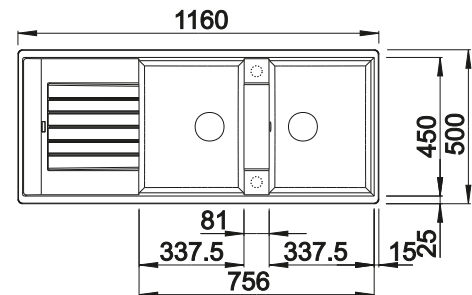

Technical Drawing

○ Pre-drilled holes for tapping or drilling
Bowl depth 190/190 mm

Suggested optional accessories

218313

217611

223297

BLANCO UNIT with BLANCO ZIA 8 S

see page 350

see page 393