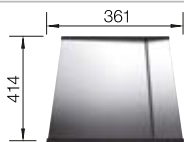

Lay-on drainer

223067