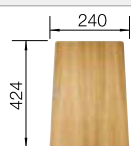

Ash compound chopping board

230700