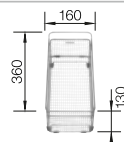

Multifunctional wire basket

223297