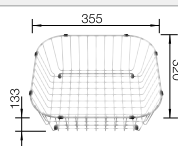

### Suggested optional accessories

Foldable Grid

238482

Crockery basket

514238

Drainer

230734