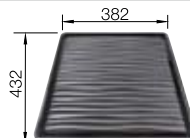

### Suggested optional accessories

Top rails

235906

Crockery basket

514238

Drainer

230734