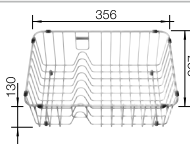

### Suggested optional accessories

Floating grid

234795

Crockery basket

231693