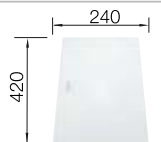

Suggested optional accessories

Glass cutting board

225333