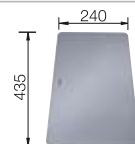

Silver-coloured safety glass cutting board

227697