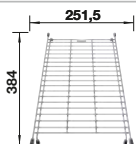

Suggested optional accessories

Floating grid

234795