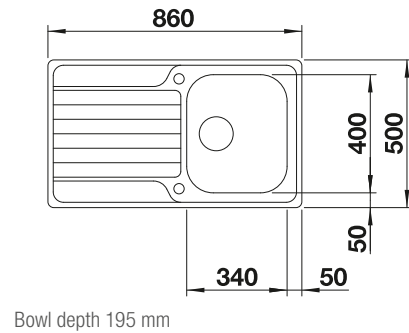

Technical Drawing

Stainless steel
sinks
450 mm

Suggested optional accessories

Solid beech chopping board 218313	Plastic chopping board in white 217611	Crockery basket Stainless Steel 220573

BLANCO UNIT with BLANCO DINAS 45 S

BLANCO KANO see page 348	BLANCO BOTTON Pro 45/2 Automatic see page 390