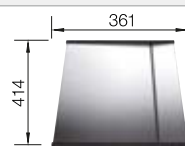

Lay-on drainer

223067