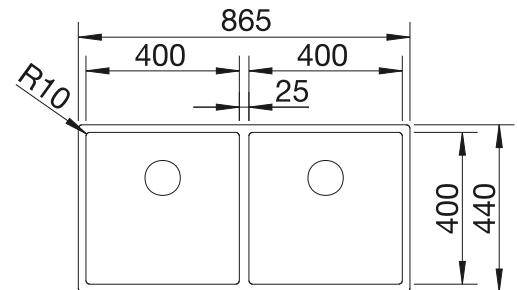

Bowl depth 190/190 mm

Bowls
stainless steel

900 mm

Suggested optional accessories

BLANCO UNIT with BLANCO CLARON 400/400-U