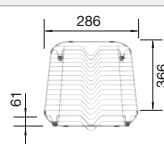

Plate stack

220381