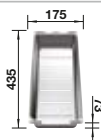

Suggested optional accessories

Multifunctional colander

227689