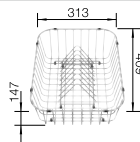

### Suggested optional accessories

Corner caddy

235866

Multifunctional wire basket

223297

Crockery basket with plate stack

507829