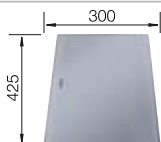

Suggested optional accessories

Cutting board

230970