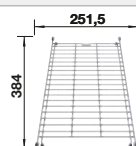

Floating grid

234795