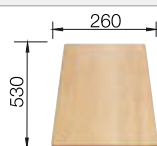

Suggested optional accessories

Solid beech chopping board

218313