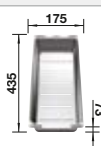

Multifunctional colander

227689