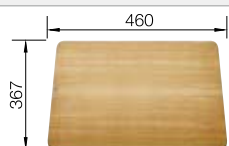

Suggested optional accessories

Ash compound chopping board

229411