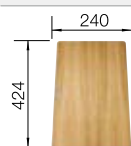

Suggested optional accessories

Ash compound chopping board

230700