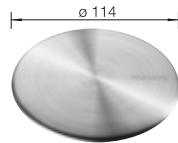

CapFlow

- Aesthetic cover for outlet
- Fully functional basket strainer
- Versatile use on any sink with 3 1/2" outlet
- Not compatible with the InFino drain system

517666