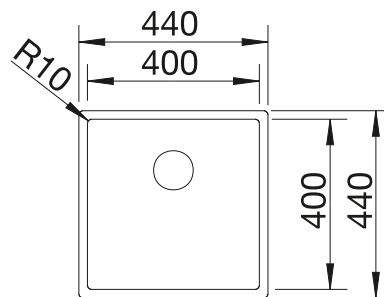

Bowl depth 190 mm

Note: Installing a kitchen mixer tap, drain remote control or soap dispenser in laminate worktops requires a flexible sealing tape.

Please order drain connections for combinations of two individual bowls separately.

Suggested optional accessories

223074

223067

238482

BLANCO UNIT with BLANCO CLARON 400-IF Durinox

see page 302

see page 385