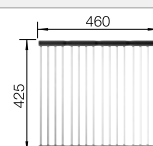

Foldable Grid

238482

BLANCO UNIT with BLANCO PLEON 6 for Coloured Components