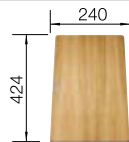

Ash compound chopping board

230700