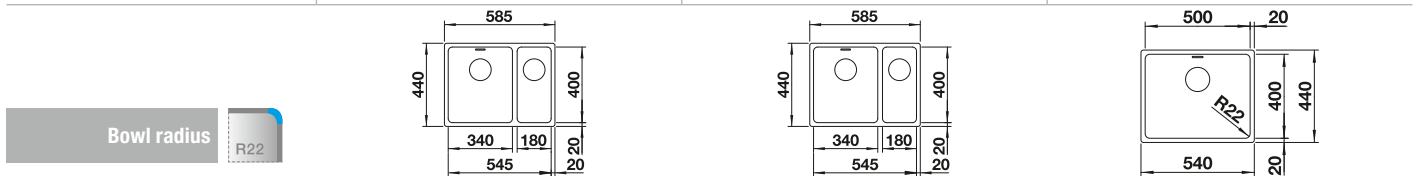

Note: Please order drain connections for combinations of two individual bowls separately.

Scope of supply			InFino drain system without remote control
	waste kit with space-saving pipe, 2 x 3 1/2" InFino basket strainer, fixing kit	waste kit with space-saving pipe, 2 x 3 1/2" InFino basket strainer, fixing kit	waste kit with space-saving pipe, 3 1/2" InFino basket strainer, fixing kit

Suggested optional accessories			BLANCO UNIT with BLANCO ANDANO-U	
 Ash compound chopping board 230700	 Multifunctional stainless steel colander 227692	 Draining tray 513485	 BLANCO SONEA-S Flexo see page 319	 BLANCO FLEXON II 60/3 see page 386