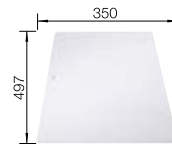

Glass cutting board white

ash compound bridging chopping board, multifunctional stainless steel colander, waste kit with space-saving pipe, 2 x 3 1/2" InFino basket strainer with drain remote control (rotary switch) for the main bowl or

glass cutting board, multifunctional stainless steel colander, waste kit with space-saving pipe, 2 x 3 1/2" InFino basket strainer with drain remote control (rotary switch) for the main bowl