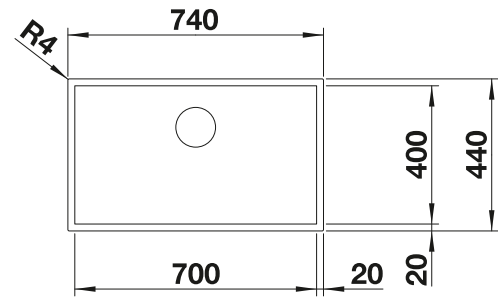

Bowl depth 185 mm

Note: Installing a kitchen mixer tap, drain remote control or soap dispenser in laminate worktops requires a flexible sealing tape.

Bowls stainless steel

800 mm

Suggested optional accessories			BLANCO UNIT with BLANCO ZEROX 700-IF Dark Steel	
Wooden chopping board	Lay-on drainer	Multifunctional wire basket	BLANCO LINEE-S	BLANCO SOLON-IF
223074	223067	223297	see page 315	see page 393