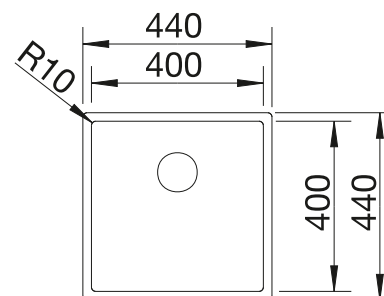

Bowl depth 190 mm

Note: Please order drain connections for combinations of two individual bowls separately.

Bowls stainless steel

450 mm

Suggested optional accessories

223074

219649

235906

BLANCO UNIT with BLANCO CLARON 400-U

see page 302

see page 385