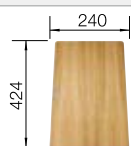

Suggested optional accessories

Ash compound chopping board

230700