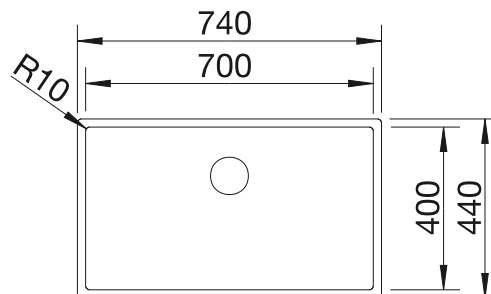

Technical Drawing

R10

waste kit with space saving pipe, 3 1/2" InFino basket strainer, fixing kit

Bowl depth 190 mm

Installing a kitchen mixer tap, drain remote control or soap dispenser in laminate worktops requires a flexible sealing tape.

Please order drain connections for combinations of two individual bowls separately.

Suggested optional accessories

223074

223067

223297

BLANCO UNIT with BLANCO CLARON 700-IF Dark Steel

see page 312

see page 389