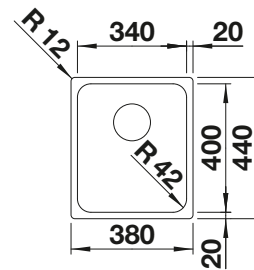

Bowl depth 185 mm

Note: Installing a kitchen mixer tap, drain remote control or soap dispenser in laminate worktops requires a flexible sealing tape.

Please order drain connections for combinations of two individual bowls separately.