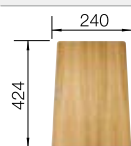

Ash compound chopping board

230700