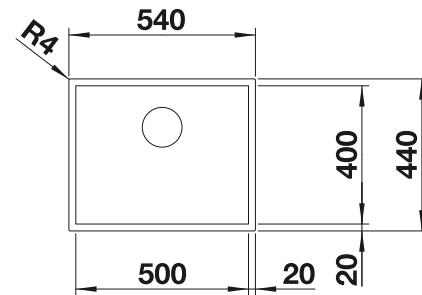

Bowl depth 175 mm

Note: Please order drain connections for combinations of two individual bowls separately.

Suggested optional accessories

225333

223067

223297

BLANCO UNIT with BLANCO ZEROX 500-U Durinox

see page 315

see page 393