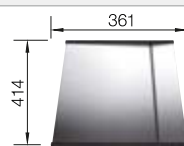

Lay-on drainer

223067