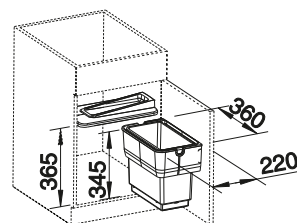

- Compact system for mounting directly on the cabinet door
- Large waste volume despite compact dimensions
- Conveniently opens with the cabinet door
- The bin can be easily removed by lifting upwards
- Highly stable thanks to the steel body
- Continuously adjustable; also suitable for panel doors
- Can be mounted on the left or right side

cabinet size mm	400	450
BLANCO SINGOLO	XL	
	526377	512880
Volume	20 l	14 l