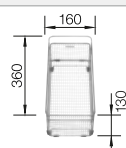

### Suggested optional accessories

Solid beech chopping board

218313

Plastic chopping board in white

217611

Multifunctional wire basket

223297