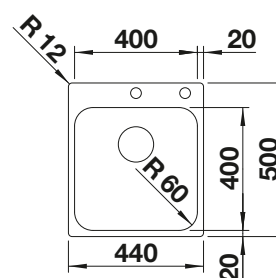

Technical Drawing

Bowl depth 175 mm

Note: Additional drill hole possible. The subsequent drill hole should be carried out by a specialist company.

Bowls
stainless steel

450 mm

Suggested optional accessories

238482

514238

230734

BLANCO UNIT with BLANCO SUPRA 400-IF/A R12

see page 350

see page 393