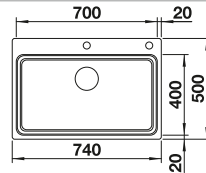

Scope of supply InFino drain system with remote control

2 x ETAGON rails in stainless steel, waste kit with space-saving pipe, 3 1/2" InFino basket strainer with drain remote control (pop-up, chrome-plated), fixing kit
Additional drill hole possible. The subsequent drill hole should be carried out by a specialist company.