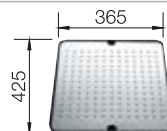

Draining tray

513485