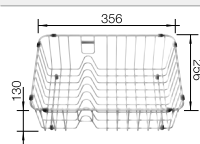

Suggested optional accessories

Crockery basket

231693