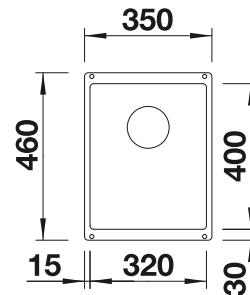

Bowl depth 190 mm

Cut-out radius: 10 mm

Note: Please order waste connections for combinations of two individual bowls separately.