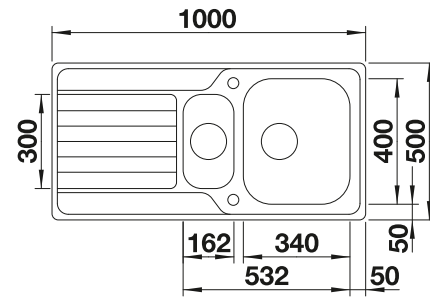

Technical Drawing

Bowl depth 195/145 mm

Stainless steel
sinks

600 mm

Suggested optional accessories

Solid beech chopping board

218313

Plastic chopping board in white

217611

Crockery basket Stainless Steel

220573

BLANCO UNIT with BLANCO DINAS 6 S

BLANCO KANO-S

see page 347

BLANCO BOTTON Pro 60/3
Automatic

see page 390