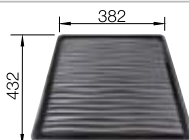

Drainer

230734