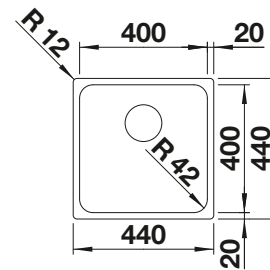

Bowl depth 185 mm

Note: Please order drain connections for combinations of two individual bowls separately.

Bowls stainless steel

450 mm

Suggested optional accessories

239449

514238

230734