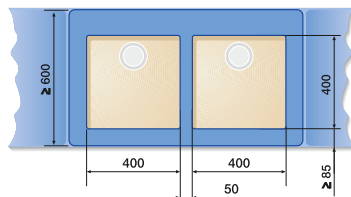

100 cm cabinet