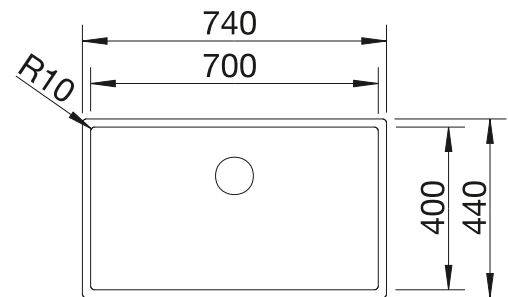

Bowl depth 190 mm

Note: Installing a kitchen mixer tap, drain remote control or soap dispenser in laminate worktops requires a flexible sealing tape.

Please order drain connections for combinations of two individual bowls separately.

Suggested optional accessories

Wooden chopping board	Lay-on drainer	Multifunctional wire basket
223074	223067	223297

BLANCO UNIT with BLANCO CLARON 700-IF Durinox

BLANCO drink.filter EVOL-S Pro	BLANCO FLEXON II Low 80/3
see page 302	see page 389