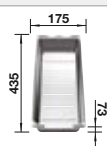

Multifunctional colander

227689

BLANCO UNIT with BLANCO SUBLINE 500-U for Coloured Components