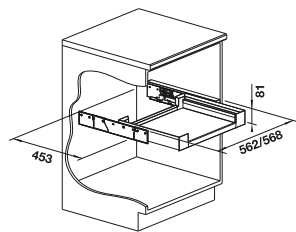

**NEW**

Hinged door

Pull-out front

cabinet size mm	600	600
BLANCO Flat Drawer 60	H	P
		
	527 666	527 665