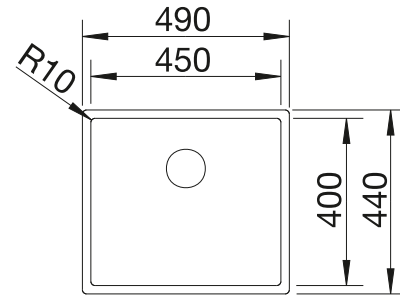

Technical Drawing

R10

waste kit with space saving pipe, 3 1/2" InFino basket strainer, fixing kit

Bowl depth 190 mm

Note: Installing a kitchen mixer tap, drain remote control or soap dispenser in laminate worktops requires a flexible sealing tape.

Please order drain connections for combinations of two individual bowls separately.

Suggested optional accessories

223074

219649

223067

BLANCO UNIT with BLANCO CLARON 450-IF

see page 302

see page 385