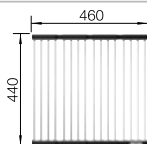

## Suggested optional accessories

Cutting board

230970

Foldable Grid

238483

2 x ETAGON rails

234164