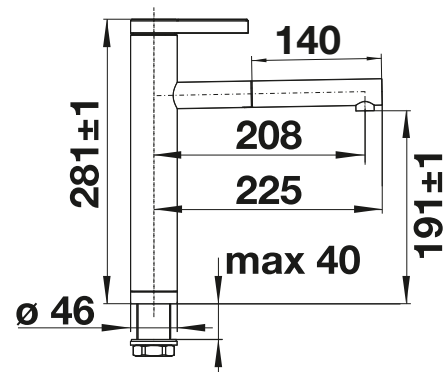

Technical Drawing

Flowrate 11.5 l/min at 3 bar pressure

Scope of supply

- Spout can be swivelled by 130°
- Ø 35 mm tap hole required
- With ceramic disk cartridge
- Metal-sheathed spray hose
- Flexible connection pipes with a length of 450 mm and 3/8" nut for particularly easy and secure installation
- Patented jet regulator for markedly reduced scaling
- Stabilisation plate to increase the stability of the tap when fitted in stainless steel sinks
- With non-return valve and thus guaranteed against reflux in accordance with EN 1717
- LGA approved
- DVGW approved

Suggested optional accessories

Dirt filter for corner valve

128434

Spray hose guide for kitchen mixer taps

511920

Recommendation soap dispenser

BLANCO PIONA Soap dispenser

see page 366

Recommendation pop-up

Pop-up control

see page 418