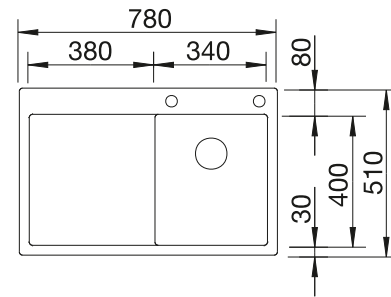

Bowl depth 190 mm

No additional drill holes may be made.

If using a soap dispenser, the drain remote control must be replaced by the soap dispenser and the InFino drain system with remote control replaced by an InFino manual drain system without remote control.

Stainless steel
sinks

400 mm

Suggested optional accessories

225333

219649

235906

BLANCO UNIT with BLANCO CLARON 4 S-IF

see page 316

see page 393