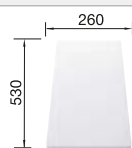

Plastic chopping board in white

217611