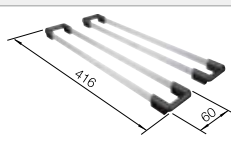

Top rails

235906