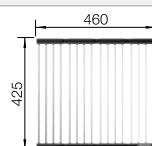

Foldable Grid

238482