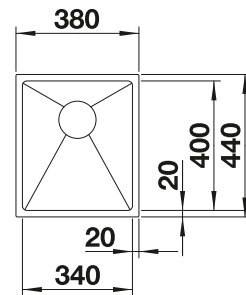

### Technical Drawing

Bowl depth 200 mm