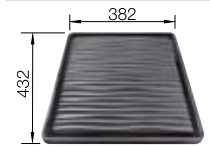

Suggested optional accessories

Drainer
230734