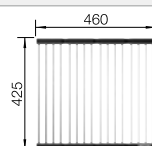

## Suggested optional accessories

Wooden chopping board

223074

Lay-on drainer

223067

Foldable Grid

238482