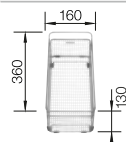

Suggested optional accessories

Multifunctional wire basket

223297