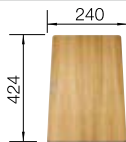

Ash compound chopping board

230700