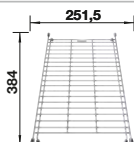

### Suggested optional accessories

Solid beech chopping board

225362

Floating grid

234795

Plastic chopping board in white

210521