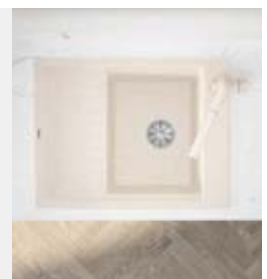

Make a stylish statement in the kitchen.

Coordinating the colours of the mixer tap and the sink makes each BLANCO UNIT unique. Silgranit-look mixer taps can be combined with Silgranit sinks in colour-coordinated match. Mixer taps in different finishes set particularly harmonious accents, giving the kitchen a special flair with the BLANCO UNIT at its heart.