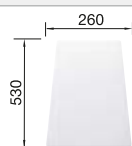

### Suggested optional accessories

Solid beech chopping board

218313

Plastic chopping board in white

217611

Multifunctional wire basket

223297