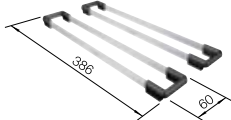

2 x ETAGON rails

2 x ETAGON rails in stainless steel, fixing kit

Technical Drawing

R20