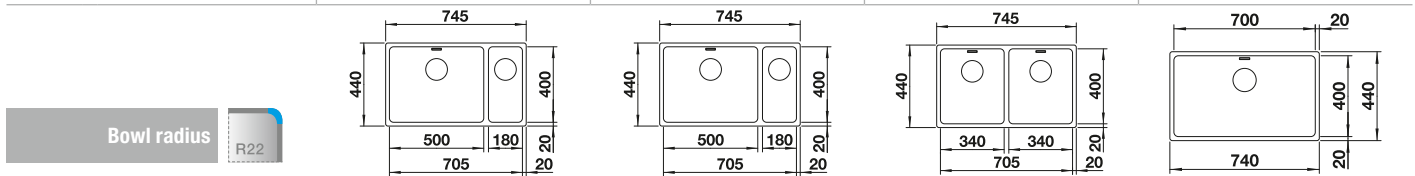

reddot design award  
winner 2012

cabinet size mm	800	800	800	800
BLANCO ANDANO-U	500/180-U	500/180-U	340/340-U	700-U
<b>Undermount</b> 				
	Bowl right	Bowl left		
 satin polish	522989	522991	522983	522971
Bowl depth	190/130 mm	190/130 mm	190/190 mm	190 mm