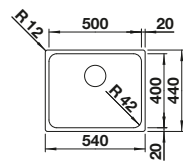

Note: Installing a kitchen mixer tap, drain remote control or soap dispenser in laminate worktops requires a flexible sealing tape.

Please order drain connections for combinations of two individual bowls separately.

Scope of supply			InFino drain system without remote control
	waste kit with space-saving pipe, 2 x 3 1/2" InFino basket strainer, fixing kit	waste kit with space-saving pipe, 2 x 3 1/2" InFino basket strainer, fixing kit	waste kit with space-saving pipe, 3 1/2" InFino basket strainer, fixing kit

Suggested optional accessories **BLANCO UNIT with BLANCO SOLIS-IF**

  280 424 Bamboo chopping board 239449	 460 425 Foldable Grid 238482	 365 425 Draining tray 513485

  BLANCO CANDOR-S see page 341	 BLANCO FLEXON II 60/3 see page 386