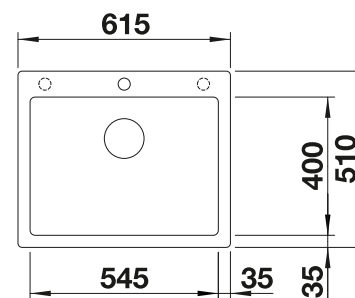

○ Pre-drilled holes for tapping or drilling

Bowl depth 220 mm

The optional ash compound chopping board can only be placed on the edge of the bowl if the diameter of the kitchen mixer tap is less than 48 mm.

Note: Drainage components must be ordered separately.

Suggested optional accessories

Ash compound chopping board

230700

Top rails

235906

Foldable Grid

238482

BLANCO UNIT with BLANCO PLEON 6 for Coloured Components

BLANCO ALTA-S II

see page 322

BLANCO SELECT II 60/3

see page 382