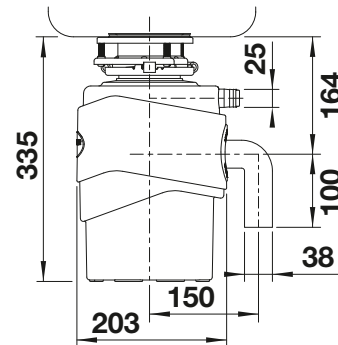

## Technical Drawing

3 1/2" sink outlet required, Product weight: 10.2 kg, Non-detachable 90 cm power cord, Reset-button on bottom of the FWD (note accessibility)