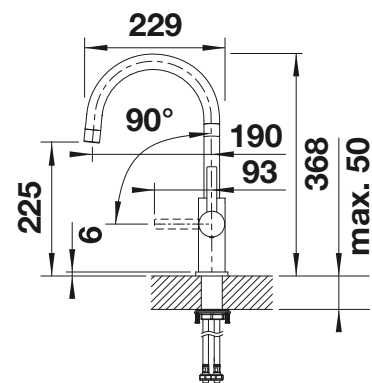

Technical Drawing

Flowrate 14.5 l/min at 3 bar pressure