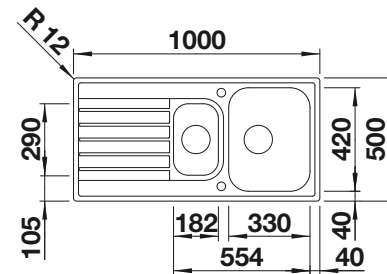

Technical Drawing

Bowl depth 165/95 mm

Stainless steel
sinks

600 mm

Suggested optional accessories

Solid beech chopping board	Stainless Steel colander	Crockery basket Stainless Steel
218313	240729	220573

BLANCO UNIT with BLANCO LIVIT II 6 S

BLANCO KANO-S	BLANCO SINGOLO XL
see page 347	see page 394