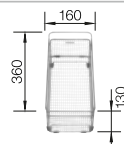

Multifunctional wire basket

223297