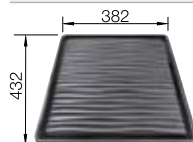

Lay-on wave drainers

- Attractive drainer with wave-look design
- High level of functionality resulting from the draining effect and the safe support for dishes
- Complements undermount bowls and bowls with the IF low-profile rim

Drainer, quality plastic black-grey for undermount sink

230734