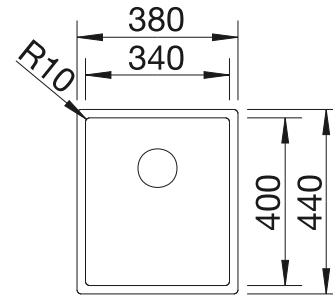

Bowl depth 190 mm

Note: Please order drain connections for combinations of two individual bowls separately.

Bowls
stainless steel

400 mm

Suggested optional accessories

225333

219649

223067

BLANCO UNIT with BLANCO CLARON 340-U

see page 302

see page 393