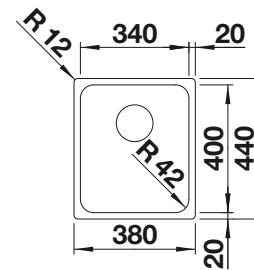

Bowl depth 185 mm

Note: Please order drain connections for combinations of two individual bowls separately.

Bowls
stainless steel

400 mm