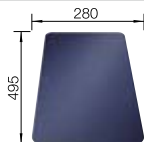

600 mm

**Suggested optional accessories** **BLANCO UNIT with BLANCO ANDANO XL 6 S-IF**

Glass cutting board in velvety matt night blue  
232846

Top rails  
235906

BLANCO SONEA-S Flexo  
see page 319

BLANCO SELECT II 60/4 Orga  
see page 381