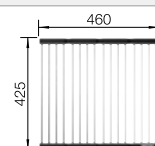

Foldable Grid

238482