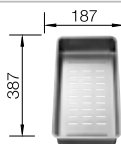

### Suggested optional accessories

Cutting board

230970

Multifunctional colander

231396

Foldable Grid

238483