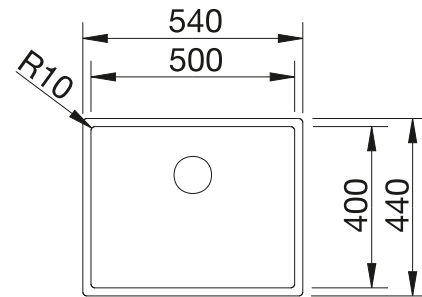

Bowl depth 190 mm

Note: Installing a kitchen mixer tap, drain remote control or soap dispenser in laminate worktops requires a flexible sealing tape.

Please order drain connections for combinations of two individual bowls separately.

Suggested optional accessories

Wooden chopping board 223074	Lay-on drainer 223067	Multifunctional wire basket 223297

BLANCO UNIT with BLANCO CLARON 500-IF Durinox

BLANCO drink.filter EVOL-S Pro see page 302	BLANCO SELECT II 60/3 see page 382