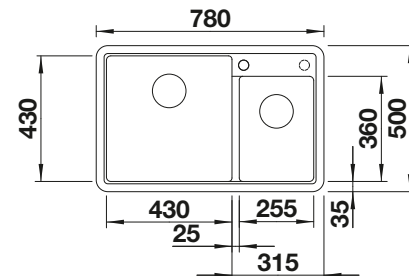

Technical Drawing

○ Pre-drilled holes for tapping or drilling
Bowl depth 190/190 mm

Suggested optional accessories

Solid beech chopping board

218313

Plastic chopping board in white

217611

BLANCO UNIT with BLANCO LEGRA 8

BLANCO MIDA-S

see page 350

BLANCO SOLON-IF

see page 393