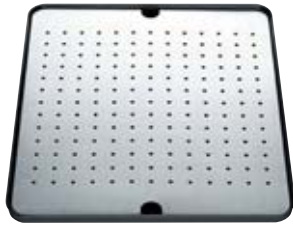

Accessories for BLANCO sink programmes

Additional drain trays

- When placed on the worktop, the draining tray can replace a drainer
- Provides enough room for washed items
- Made of high-quality plastic with a stainless steel insert
- Ideal when combined with a single or double bowl

Draining tray with stainless steel insert
Stainless steel/plastic, black

513485