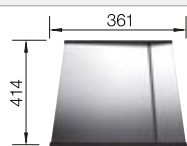

Lay-on drainer

223067