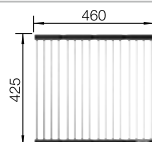

Foldable Grid

238482