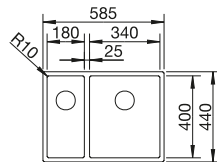

Please order drain connections for combinations of two individual bowls separately.

Please order drain connections for combinations of two individual bowls separately.

Scope of supply				InFino drain system without remote control
	waste kit with space saving pipe, waste connection, 2 x 3 1/2" InFino basket strainer, fixing kit	waste kit with space saving pipe, waste connection, 2 x 3 1/2" InFino basket strainer, fixing kit	waste kit with space saving pipe, 3 1/2" InFino basket strainer, fixing kit	waste kit with space saving pipe, 3 1/2" InFino basket strainer, fixing kit

Suggested optional accessories			BLANCO UNIT with BLANCO CLARON-IF	
 240 420 Glass cutting board 225333	 200 100 420 Colander stainless steel 219649	 460 425 Foldable Grid 238482	 BLANCO drink.filter EVOL-S Pro see page 302	 BLANCO SOLON-IF see page 393