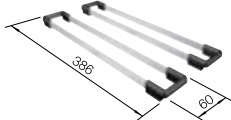

2 x ETAGON rails

2 x ETAGON rails in stainless steel

Technical Drawing