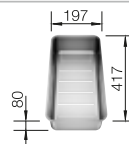

Multifunctional stainless steel colander

227692