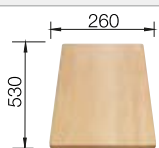

### Suggested optional accessories

Solid beech chopping board

218313

Plastic chopping board in white

217611

Corner caddy

235866