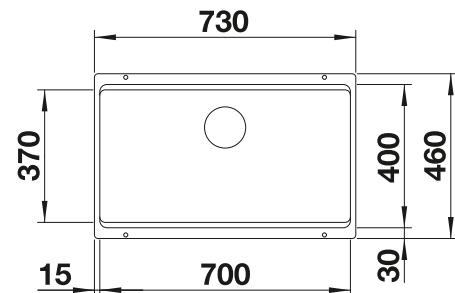

Technical Drawing

R20

Bowl depth 200 mm

Cut-out radius: 20 mm

Note: Drainage components must be ordered separately.

Suggested optional accessories

Ash compound chopping board

230700

Silver-coloured safety glass cutting board

227697

Multifunctional colander

227689

BLANCO UNIT with BLANCO ETAGON 700-U for Coloured Components

BLANCO FONTAS-S II Filter

see page 327

BLANCO FLEXON II Low 80/3

see page 389