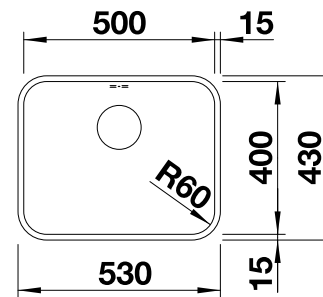

Technical Drawing

Bowl depth 175 mm

Note: Please order drain connections for combinations of two individual bowls separately.

Bowls
stainless steel

600 mm

Suggested optional accessories

235906

514238

230734

BLANCO UNIT with BLANCO SUPRA 500-U

see page 350

see page 390