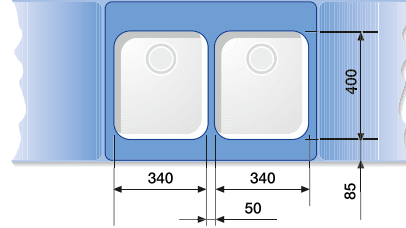

BLANCO SUPRA

80 cm cabinet

SUPRA 340-U + SUPRA 340-U +
Bowl connection 225088

90 cm cabinet