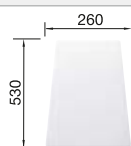

### Suggested optional accessories

Solid beech chopping board

218313

Crockery basket

231693

Plastic chopping board in white

217611