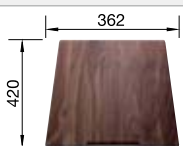

## Suggested optional accessories

Wooden chopping board

223074

Lay-on drainer

223067

Multifunctional wire basket

223297