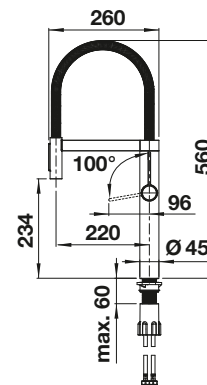

Technical Drawing

Flowrate 5 l/min at 3 bar pressure

Scope of supply

- 180° swivel spout for greater reach
- Ø 35 mm tap hole required
- With ceramic disk cartridge
- Easy and fast professional mixer tap installation with the BLANCOlock
- Metal sheathed spray-hose
- Flexible connection pipes with a length of 950 mm and ½" nut for particularly easy and secure installation
- Stabilisation plate to increase the stability of the tap when fitted in stainless steel sinks
- With non-return valve and thus guaranteed against reflux in accordance with EN 1717

Recommendation soap dispenser

BLANCO LATO Soap dispenser

see page 367