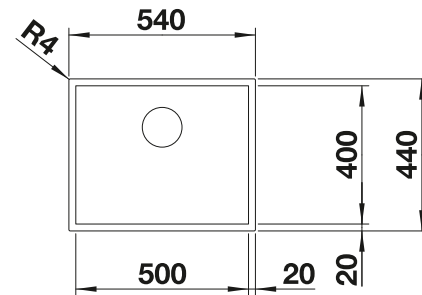

Bowl depth 175 mm

Note: Installing a kitchen mixer tap, drain remote control or soap dispenser in laminate worktops requires a flexible sealing tape.

Bowls
stainless steel

600 mm

Suggested optional accessories

223074

223067

223297

BLANCO UNIT with BLANCO ZEROX 500-IF Dark Steel

see page 315

see page 393