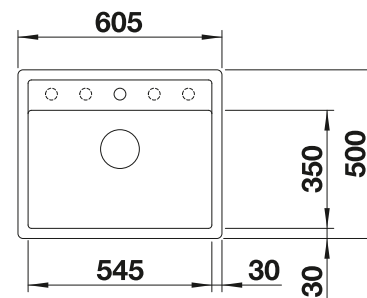

Technical Drawing

R10

○ Pre-drilled holes for tapping or drilling
Bowl depth 190 mm

Suggested optional accessories

235866

507829

230734

BLANCO UNIT with BLANCO DALAGO 6-F

see page 322

see page 382