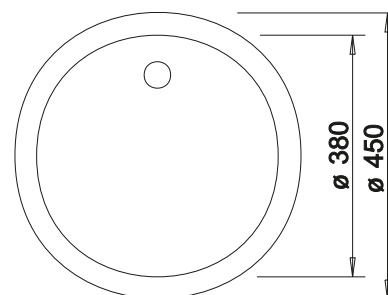

Technical Drawing

Bowl depth 165 mm

Installing a kitchen mixer tap, drain remote control or soap dispenser in laminate worktops requires a flexible sealing tape, item no. 120 055.

Suggested optional accessories

Stainless Steel Crockery basket

220574

BLANCO UNIT with BLANCORONDO

BLANCO MIDA-S

see page 350

BLANCO BOTTON Pro 45/2
Manual

see page 391