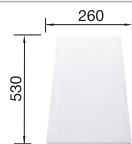

### Suggested optional accessories

Solid beech chopping board

218313

Plastic chopping board in white

217611

Corner caddy

235866