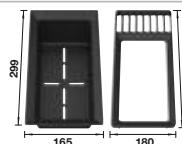

### Suggested optional accessories

Solid beech chopping board

218313

Plastic chopping board in white

217611

Sink Drainer 2-in-1

527644

**NEW**