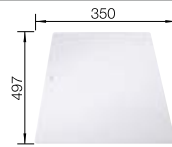

Glass cutting board white