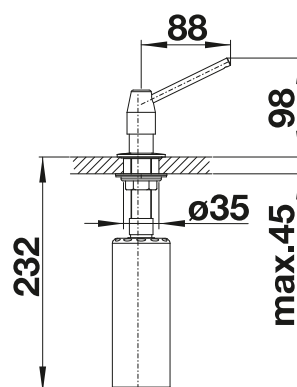

Technical Drawing

Please note: $\varnothing$ 35 mm tap hole required
bottle content: 300 ml