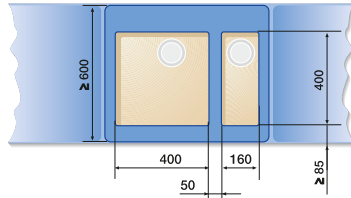

70 cm cabinet