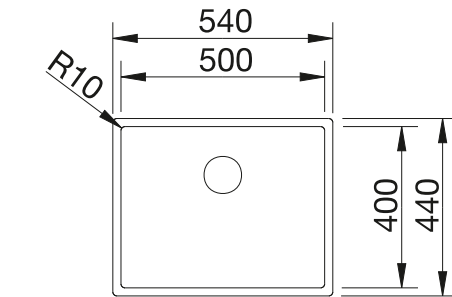

Bowl depth 190 mm

Bowl's stainless steel

600 mm

Suggested optional accessories

223074

223067

238482

BLANCO UNIT with BLANCO CLARON 500-U Dark Steel Edition

see page 322

see page 381