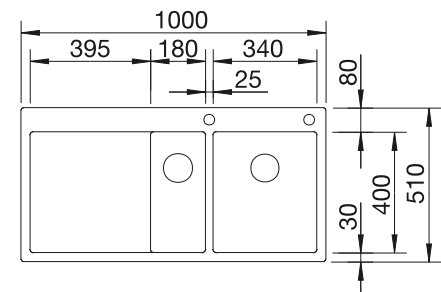

Bowl depth 190/130 mm
No additional drill holes may be made.
If using a soap dispenser, the drain remote control must be replaced by the soap dispenser and the InFino drain system with remote control replaced by an InFino manual drain system without remote control.

Stainless steel
sinks
600 mm

Suggested optional accessories

Glass cutting board 225333	Colander stainless steel 219649	Foldable Grid 238482

BLANCO UNIT with BLANCO CLARON 6 S-IF

BLANCO LINEE-S see page 315	BLANCO SELECT II 60/3 Orga see page 381