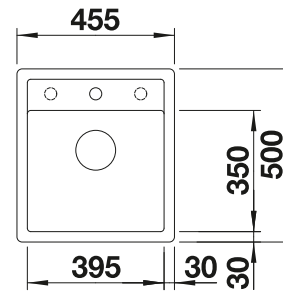

Technical Drawing

R10

○ Pre-drilled holes for tapping or drilling
Bowl depth 190 mm

Suggested optional accessories

235866

514238

230734

BLANCO UNIT with BLANCO DALAGO 45-F

see page 323

see page 385