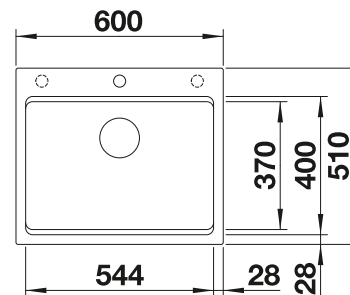

○ Pre-drilled holes for tapping or drilling
Bowl depth 220 mm

Suggested optional accessories

Ash compound chopping board

230700

Drainer

230734

BLANCO UNIT with BLANCO ETAGON 6

BLANCO drink.filter EVOL-S Pro

see page 302

BLANCO SELECT II XL 60/3

see page 382