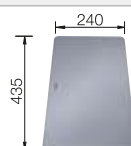

Silver-coloured safety glass cutting board

227697