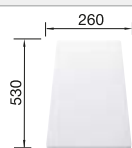

### Suggested optional accessories

Solid beech chopping board

218313

Plastic chopping board in white

217611

Crockery basket Stainless Steel

220573