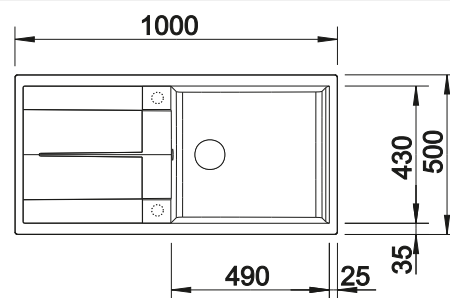

Technical Drawing

○ Pre-drilled holes for tapping or drilling
Bowl depth 190 mm

Suggested optional accessories

218313

217611

235866

BLANCO UNIT with BLANCO METRA XL 6 S

see page 336

see page 382