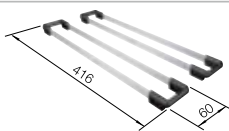

Suggested optional accessories

Top rails

235906