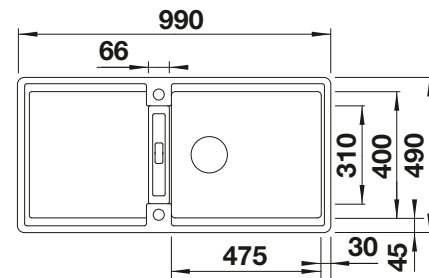

Bowl depth 200 mm

Suggested optional accessories

527644

NEW

234795

231693

BLANCO UNIT with BLANCO ADIRA XL 6 S-F

see page 322

see page 381