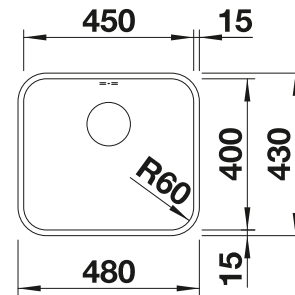

Technical Drawing

Bowl depth 175 mm

Note: Please order drain connections for combinations of two individual bowls separately.

Bowls
stainless steel

500 mm

Suggested optional accessories

235906

514238

230734

BLANCO UNIT with BLANCO SUPRA 450-U

see page 350

see page 390