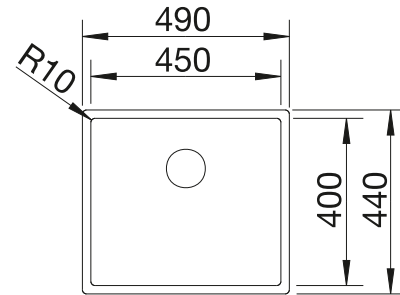

Bowl depth 190 mm

Note: Please order drain connections for combinations of two individual bowls separately.

Bowls
stainless steel

500 mm

Suggested optional accessories

223074

219649

235906

BLANCO UNIT with BLANCO CLARON 450-U

see page 302

see page 385