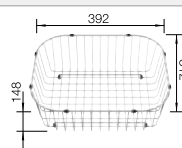

### Suggested optional accessories

Solid beech chopping board

218313

Stainless Steel colander

240729

Crockery basket Stainless Steel

220573