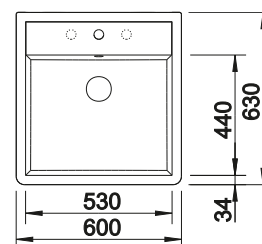

Technical Drawing

Pre-drilled holes for tapping or drilling
Bowl depth 190 mm