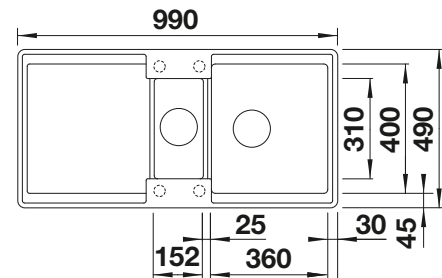

○ Pre-drilled holes for tapping or drilling
Bowl depth 200/135 mm

Suggested optional accessories

234795

231693

BLANCO UNIT with BLANCO ADIRA 6 S-F

see page 322

see page 381