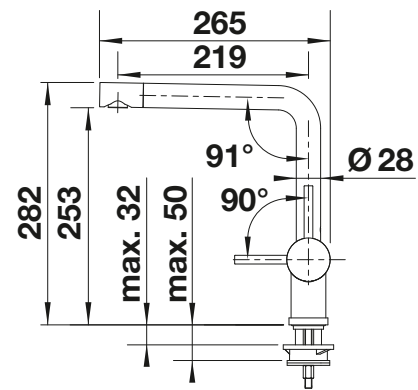

Technical Drawing

Flowrate 14.4 l/min at 3 bar pressure

Scope of supply

- Single-lever mixer tap
- 360° swivel spout for greater reach
- Ø 35 mm tap hole required
- With ceramic disk cartridge
- Flexible connector pipes, 450 mm long and 3/8" nut for particularly easy and safe installation
- Patented jet regulator for markedly reduced scaling
- Stabilisation plate to increase the stability of the tap when fitted in stainless steel sinks
- LGA approved
- DVGW approved

Mixer taps

Suggested optional accessories

Dirt filter for corner valve

128434

Jet regulator set for high-pressure mixer taps

521746

Recommendation soap dispenser

BLANCO LATO Soap dispenser

see page 367