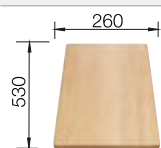

### Suggested optional accessories

Solid beech chopping board

218313

Plastic chopping board in white

217611

Crockery basket Stainless Steel

220573