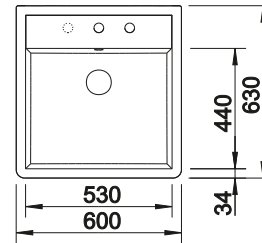

Technical Drawing

Pre-drilled holes for tapping or drilling
Bowl depth 190 mm