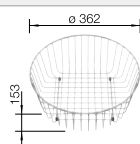

### Suggested optional accessories

Chopping board

218421

Stainless Steel Crockery basket

220574