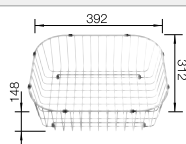

Suggested optional accessories

Crockery basket Stainless Steel

220573