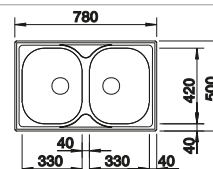

# BLANCO TIPO 8

Stainless steel

Bowl's  
stainless steel

- Functional design
- Large bowl sizes
- With 3 ½" stainless steel basket strainer

cabinet size mm	<b>800</b>	<b>800</b>
BLANCO TIPO 8		<b>Compact</b>
Installation from above 		
	reversible	reversible
 natural finish	511924	513459
Bowl depth	160/160 mm	170/170 mm