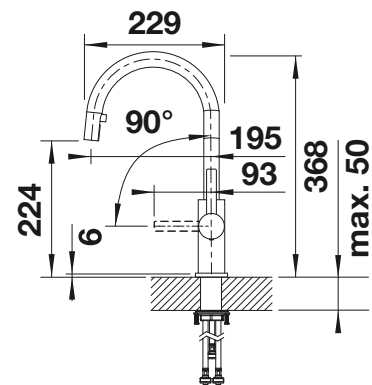

BLANCO CANDOR-S

- High-quality design in solid stainless steel, brushed finish
- Clear mixer tap design for modern kitchens
- High arched outlet for easy filling of pots and vases
- Concealed pull-out handspray
- More freedom of movement with installations against a wall thanks to the control lever with vertical neutral position
- Energy-saving: basic setting of the control lever to cold start

Extendable spray

Metallic surface		
	stainless steel	523121

Scope of supply		
- 190° swivel spout for greater reach - Ø 35 mm tap hole required - With ceramic disk cartridge - Nylon-sheathed spray hose - Flexible connector pipes, 700 mm long and 3/8" nut for particularly easy and safe installation - Patented jet regulator for markedly reduced scaling	- Stabilisation plate to increase the stability of the tap when fitted in stainless steel sinks - With non-return valve and thus guaranteed against reflux in accordance with EN 1717 - LGA approved - DVGW approved	

Technical Drawing

Flowrate 9.7 l/min at 3 bar pressure

BLANCO CANDOR

- High-quality design in solid stainless steel, brushed finish
- Clear mixer tap design for modern kitchens
- High arched outlet for easy filling of pots and vases
- More freedom of movement with installations against a wall thanks to the control lever with vertical neutral position
- Energy-saving: basic setting of the control lever to cold start
- Also available with pull-out spray

Solid spout

Metallic surface		
	stainless steel	523120

Scope of supply		
- 360° swivel spout for greater reach - Ø 35 mm tap hole required - With ceramic disk cartridge - Flexible connector pipes, 700 mm long and 3/8" nut for particularly easy and safe installation - Patented jet regulator for markedly reduced scaling	- Stabilisation plate to increase the stability of the tap when fitted in stainless steel sinks - LGA approved - DVGW approved