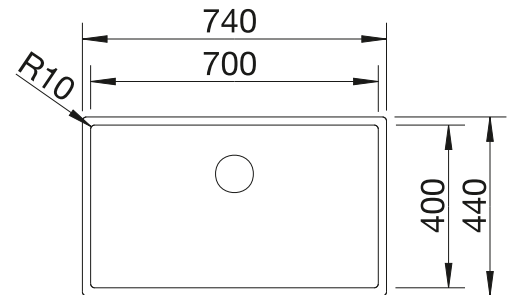

Technical Drawing

R10

waste kit with space saving pipe, 3 1/2" InFino basket strainer, fixing kit

Bowl depth 190 mm

Note: Installing a kitchen mixer tap, drain remote control or soap dispenser in laminate worktops requires a flexible sealing tape.

Please order drain connections for combinations of two individual bowls separately.

Suggested optional accessories

223074

219649

223067

BLANCO UNIT with BLANCO CLARON 700-IF

see page 302

see page 389