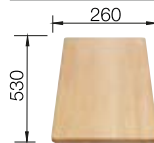

Plastic chopping board in white  
For sinks and bowls with a width of 510 mm

210521

Plastic chopping board in white  
For sinks and bowls with a width of 500 mm

217611

Solid beech chopping board  
For sinks and bowls with a width of 500 mm