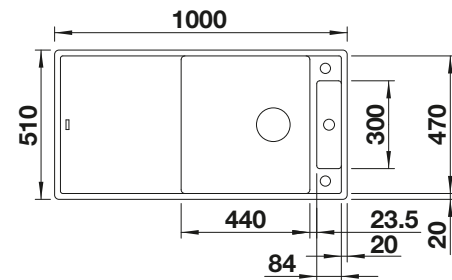

Bowl depth 190/45 mm

Suggested optional accessories

BLANCO UNIT with BLANCO AXIA III XL 6 S

see page 315

see page 381