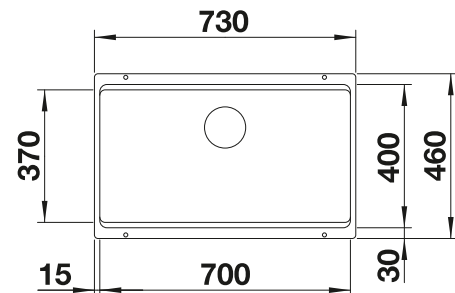

Bowl depth 200 mm
Cut-out radius: 20 mm

Suggested optional accessories

Ash compound chopping board

230700

Silver-coloured safety glass cutting board

227697

Multifunctional colander

227689

BLANCO UNIT with BLANCO ETAGON 700-U

BLANCO drink.filter EVOL-S Pro

see page 302

BLANCO FLEXON II Low 80/3

see page 389