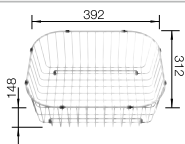

Suggested optional accessories

Crockery basket Stainless Steel

220573