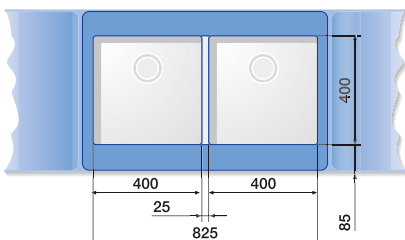

## BLANCO ANDANO

60 cm cabinet

ANDANO 340/180-U

70/80 cm cabinet

ANDANO 400-U + ANDANO 180-U +  
Bowl connection 225088

80 cm cabinet

ANDANO 340-U + ANDANO 340-U +  
Bowl connection 225088

90 cm cabinet