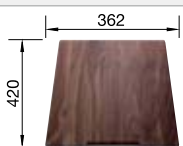

Suggested optional accessories

Wooden chopping board

223074