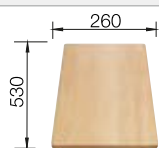

Suggested optional accessories

Solid beech chopping board

218313