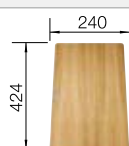

Suggested optional accessories

Ash compound chopping board

230700