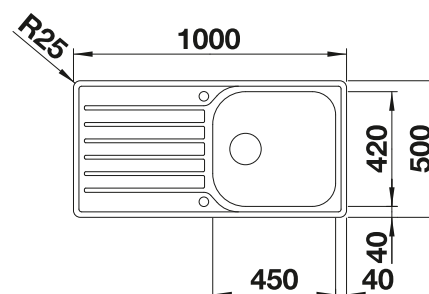

### Technical Drawing

Bowl depth 165 mm

Stainless steel  
sinks

600 mm