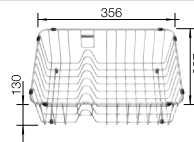

### Suggested optional accessories

Sink Drainer 2-in-1

527644

**NEW**

Floating grid

234795

Crockery basket

231693