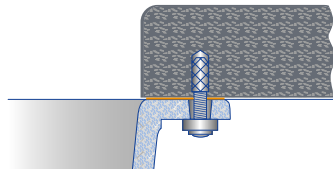

SILGRANIT®: Undermount bowls