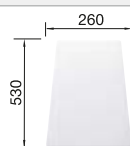

Plastic chopping board in white

217611