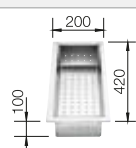

Colander stainless steel

219649