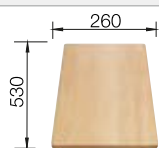

### Suggested optional accessories

Solid beech chopping board

218313

Plastic chopping board in white

217611

Multifunctional wire basket

223297