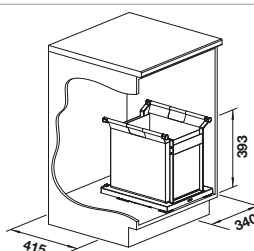

- XL Bag for storage or collection of dry recycling materials such as glass, paper, cans or plastics
- Strong aluminium structure securely holds the XL bag open in place
- Easy access thanks to the wide opening and the full-extension sliding function
- Portable XL bag can be easily removed and placed back on the sliding basetray
- Design in dark grey and aluminium matching all BLANCO cabinet organization elements
- Easy to clean: Bag can be removed and hand-washed with a mild detergent

NEW

Hinged door

cabinet size mm	450
Item width mm	340
BLANCO Universal Bag XL 40	
	527669
Number of containers	1 St.