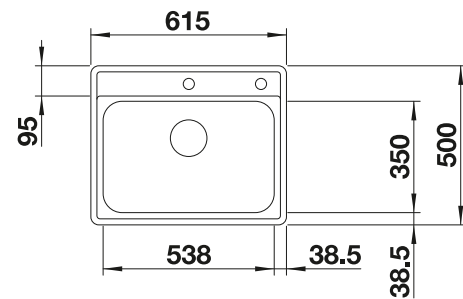

Technical Drawing

Bowl depth 205 mm

Suggested optional accessories

Crockery basket with plate stack

507829

Drainer

230734

BLANCO UNIT with BLANCO LEMIS 6-IF

BLANCO KANO-S

see page 347

BLANCO SELECT II 60/2

see page 382