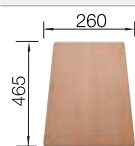

## Suggested optional accessories

Solid beech chopping board

225685

Crockery basket

514238