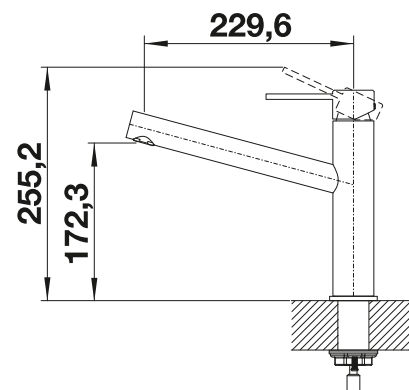

Technical Drawing

Flowrate 13.4 l/min at 3 bar pressure