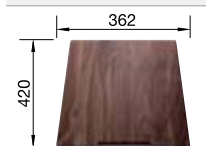

Suggested optional accessories

Wooden chopping board

223074