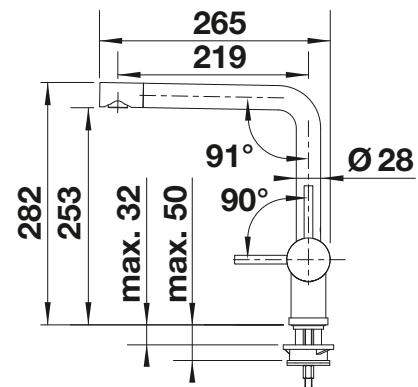

Technical Drawing

Flowrate 14.4 l/min at 3 bar pressure

Scope of supply

- Single-lever mixer tap
- 360° swivel spout for greater reach
- Ø 35 mm tap hole required
- With ceramic disk cartridge
- Flexible 450 mm connector pipes and 3/8" nut for particularly easy and secure installation
- Patented jet regulator for markedly reduced scaling
- Stabilisation plate to increase the stability of the tap when fitted in stainless steel sinks
- LGA approved
- DVGW approved

Suggested optional accessories

Dirt filter for corner valve

128434

Jet regulator set for high-pressure mixer taps

521746

Recommendation soap dispenser

BLANCO LATO Soap dispenser

see page 367