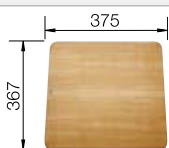

Suggested optional accessories

Ash compound chopping board

229421