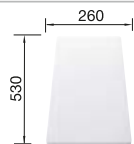

**Suggested optional accessories**

Solid beech chopping board

218313

Plastic chopping board in white

217611

**BLANCO UNIT with BLANCODANA 45**

BLANCO MIDA

see page 352