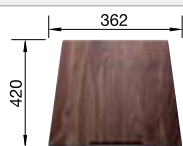

Suggested optional accessories

Wooden chopping board

223074