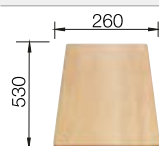

### Suggested optional accessories

Solid beech chopping board

218313

Plastic chopping board in white

217611