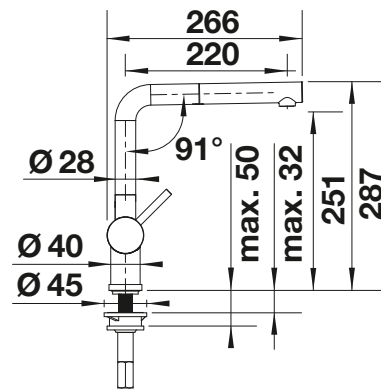

Technical Drawing

Flowrate 9.6 l/min at 3 bar pressure

Scope of supply

- Single-lever mixer tap
- 140° swivel spout for greater reach
- Ø 35 mm tap hole required
- With ceramic disk cartridge
- Metal-sheathed spray hose
- Flexible connector pipes, 450 mm long and 3/8" nut for particularly easy installation
- Patented jet regulator for markedly reduced scaling
- Stabilisation plate to increase the stability of the tap when fitted in stainless steel sinks
- With non-return valve and thus guaranteed against reflux in accordance with EN 1717
- LGA approved
- DVGW approved

Suggested optional accessories

Dirt filter for corner valve

128434

Jet regulator set for high-pressure mixer taps

521746

Spray hose guide for kitchen mixer taps

511920

Recommendation soap dispenser

BLANCO LATO Soap dispenser

see page 367