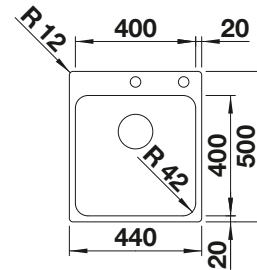

Bowl depth 185 mm

Note: Additional drill hole possible. The subsequent drill hole should be carried out by a specialist company.