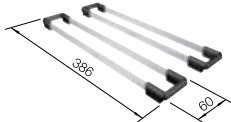

2 x ETAGON rails

2 x ETAGON rails in stainless steel, waste kit with space-saving pipe, 3 1/2" InFino basket strainer with drain remote control (pop-up, chrome-plated)
or
2 x ETAGON rails in stainless steel, waste kit with space-saving pipe, 3 1/2" InFino basket strainer