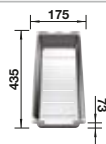

Multifunctional colander

227689