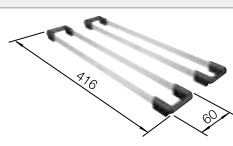

Top rails

235906