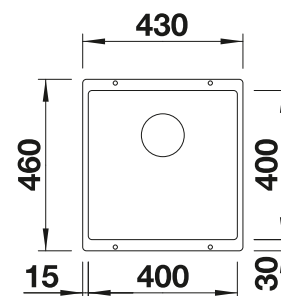

Bowl depth 190 mm
Cut-out radius: 10 mm

Note: Drainage components must be ordered separately.
Note: Please order waste connections for combinations of two individual bowls separately.

Suggested optional accessories

Ash compound chopping board

230700

Silver-coloured safety glass cutting board

227697

Multifunctional colander

227689

BLANCO UNIT with BLANCO SUBLINE 400-U for Coloured Components

BLANCO LINUS-S

see page 335

BLANCO FLEXON II 50/3

see page 387