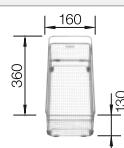

### Suggested optional accessories

Solid beech chopping board

218313

Plastic chopping board in white

217611

Multifunctional wire basket

223297