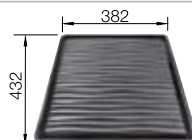

Drainer

230734