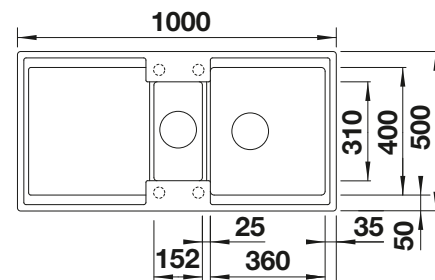

○ Pre-drilled holes for tapping or drilling
Bowl depth 200/135 mm

Suggested optional accessories

218313

217611

234795

BLANCO UNIT with BLANCO ADIRA 6 S

see page 322

see page 381