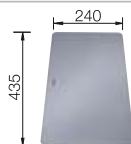

Silver-coloured safety glass cutting board

227697