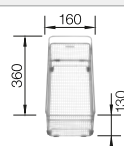

Multifunctional wire basket

223297