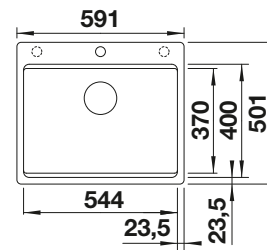

Pre-drilled holes for tapping or drilling
Bowl depth 220 mm

Note:

In the area of the mixer tap, the supporting surface of the sink must be additionally notched on the worktop.

Model-related detailed dimensions and drawings can be found with the cut-out information online at www.blanco.com.