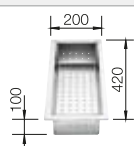

Colander stainless steel

219649