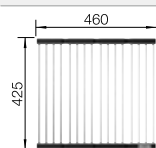

### Suggested optional accessories

Foldable Grid

238482

Crockery basket

514238

Drainer

230734