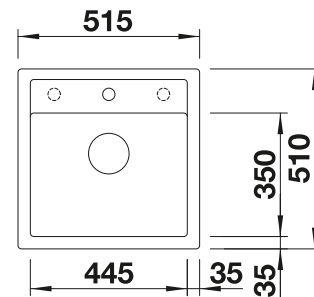

Technical Drawing

R10

○ Pre-drilled holes for tapping or drilling
Bowl depth 190 mm

Suggested optional accessories

232817

235866

507829

BLANCO UNIT with BLANCO DALAGO 5

see page 348

see page 385