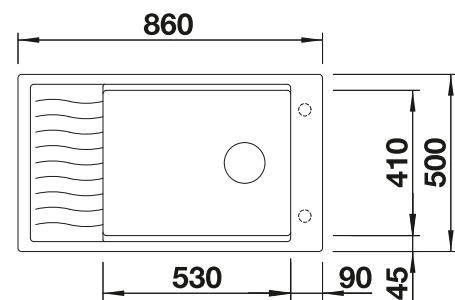

○ Pre-drilled holes for tapping or drilling

Bowl depth 190 mm