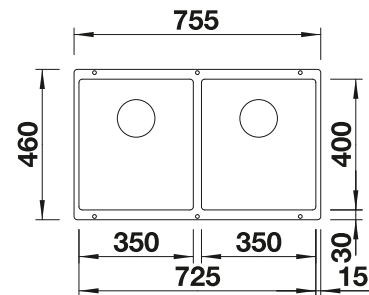

Technical Drawing

R10

Bowl depth 200/200 mm
Cut-out radius: 10 mm

Note: Drainage components must be ordered separately.

Suggested optional accessories

Top rails

235906

Ash compound chopping board

230700

Silver-coloured safety glass cutting board

227697

BLANCO UNIT with BLANCO SUBLINE 350/350-U for Coloured Components

BLANCO LINUS-S

see page 335

BLANCO FLEXON II Low 80/3

see page 389