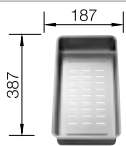

Multifunctional colander

multifunctional stainless steel colander (adequate for main bowl), waste kit with space-saving pipe, 2 x 3 1/2" InFino basket strainer with drain remote control (rotary switch) for the main bowl