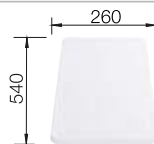

### Suggested optional accessories

Solid beech chopping board

225362

Floating grid

234795

Plastic chopping board in white

210521