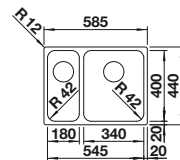

Note: Please order drain connections for combinations of two individual bowls separately.

Scope of supply	InFino drain system without remote control		
	waste kit with space-saving pipe, 2 x 3 ½" InFino basket strainer, fixing kit	waste kit with space-saving pipe, 2 x 3 ½" InFino basket strainer, fixing kit	waste kit with space-saving pipe, 3 ½" InFino basket strainer, fixing kit

Suggested optional accessories

 Bamboo chopping board 239449	 Foldable Grid 238482	 Draining tray 513485

BLANCO UNIT with BLANCO SOLIS-U

 BLANCO CANDOR-S see page 341	 BLANCO FLEXON II 60/3 see page 386