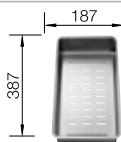

Multifunctional colander

231396