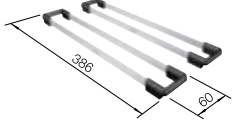

Bowls  
stainless steel

600 mm

cabinet size mm	<b>600</b>
<b>BLANCO ETAGON 500-IF/A</b>	
Flat rim IF 	
satin polish	521748
Bowl depth	190 mm

**Scope of supply** InFino drain system with remote control 

2 x ETAGON rails in stainless steel, waste kit with space-saving pipe, 3 1/2" InFino basket strainer with drain remote control (pop-up, chrome-plated), fixing kit  
Additional drill hole possible. The subsequent drill hole should be carried out by a specialist company.