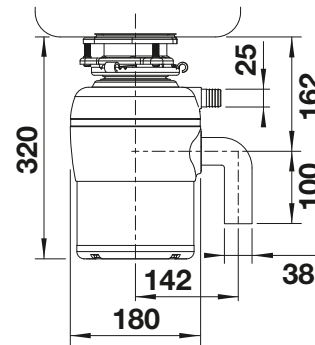

## Technical Drawing

3 1/2" sink outlet required, Product weight: 7,4 kg, Non-detachable 90 cm inch power cord, Reset-button on bottom of the FWD (note accessibility)