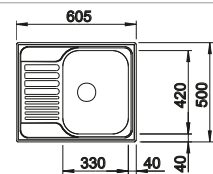

Scope of supply	Without drain remote control
waste kit with space-saving pipe, 3 ½" basket strainer, seal	

Stainless steel
sinks
450 mm

Suggested optional accessories			BLANCO UNIT with BLANCO TIPO 45 S	
Solid beech chopping board 218313	Plastic chopping board in white 217611	Crockery basket Stainless Steel 220573	BLANCO DARAS see page 357	BLANCO BOTTON Pro 45/2 Manual see page 391