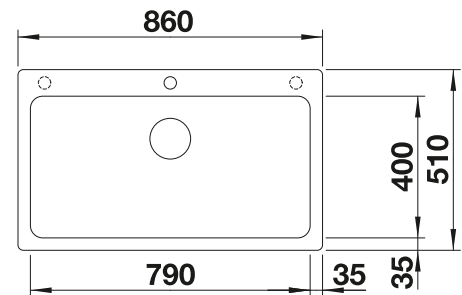

Technical Drawing

R35

○ Pre-drilled holes for tapping or drilling
Bowl depth 220 mm

Suggested optional accessories

Top rails

235906

Solid beech chopping board

225362

Plastic chopping board in white

210521

BLANCO UNIT with BLANCO NAYA XL 9

BLANCO LINUS-S

see page 336

BLANCO FLEXON II Low 90/4

see page 389