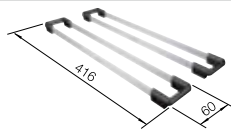

600 mm

**Suggested optional accessories** **BLANCO UNIT with BLANCO ANDANO XL 6 S-IF**

Glass cutting board in velvety matt night blue  
232846

Top rails  
235906

BLANCO SONEA-S Flexo  
see page 319

BLANCO SELECT II 60/4 Orga  
see page 381