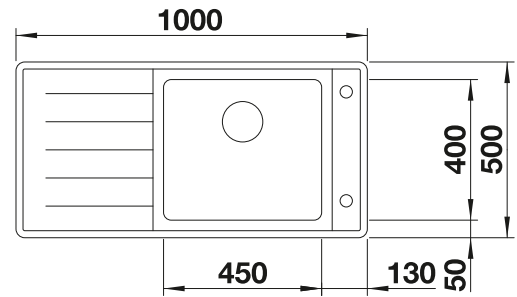

Bowl depth 215 mm

Stainless steel sinks

600 mm

Suggested optional accessories **BLANCO UNIT with BLANCO ANDANO XL 6 S-IF**