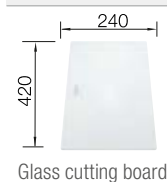

Suggested optional accessories

Glass cutting board

225333