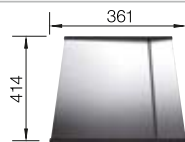

Lay-on drainer

223067