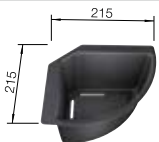

### Suggested optional accessories

Corner caddy

235866

Multifunctional wire basket

223297

Crockery basket with plate stack

507829