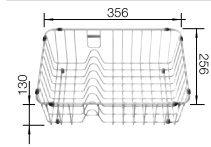

Suggested optional accessories

BLANCO UNIT with BLANCO QUATRUS R15 600-IU

Crockery basket

231693