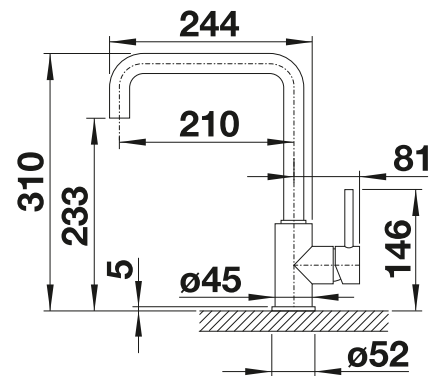

Technical Drawing

Flowrate 15 l/min at 3 bar pressure

Scope of supply

- Single-lever mixer tap
- 360° swivel spout for greater reach
- With ceramic disk cartridge
- Flexible connector pipes, 350 mm long and 3/8" nut for particularly easy installation
- Ø 35 mm tap hole required
- Stabilisation plate to increase the stability of the tap when fitted in stainless steel sinks
- LGA approved
- DVGW approved

Suggested optional accessories

Dirt filter for corner valve

128434

Jet regulator set for high-pressure mixer taps

521746

Recommendation soap dispenser

BLANCO LATO Soap dispenser

see page 367