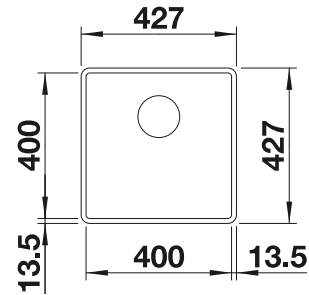

Technical Drawing

R10

waste kit with space-saving pipe, 3 1/2" InFino basket strainer

Bowl depth 190 mm

Note:

for worktop thicknesses of 15 mm and over, a space for the overflow must be cut out on the underside.

Model-related detailed dimensions and drawings can be found with the cut-out information online at www.blanco.com.

Suggested optional accessories

230700

227697

227689

BLANCO UNIT with BLANCO SUBLINE 400-F

see page 336

see page 387