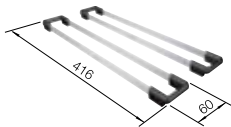

Suggested optional accessories

Top rails

235906