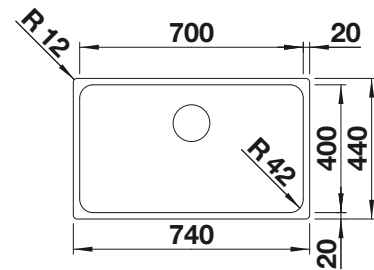

Bowl depth 185 mm

Note: Installing a kitchen mixer tap, drain remote control or soap dispenser in laminate worktops requires a flexible sealing tape.

Please order drain connections for combinations of two individual bowls separately.

Suggested optional accessories

239449

514238

230734

BLANCO UNIT with BLANCO SOLIS 700-IF

see page 341

see page 389