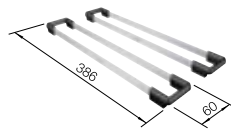

reddot award 2017 winner

cabinet size mm	<b>800</b>
<b>BLANCO ETAGON 700-IF/A</b>	
Flat rim IF 	
satin polish	524274
Bowl depth	190 mm

**Scope of supply** InFino drain system with remote control 

2 x ETAGON rails in stainless steel, waste kit with space-saving pipe, 3 1/2" InFino basket strainer with drain remote control (pop-up, chrome-plated), fixing kit  
 Additional drill hole possible. The subsequent drill hole should be carried out by a specialist company.