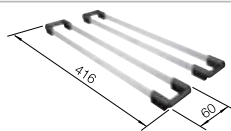

Top rails

235906