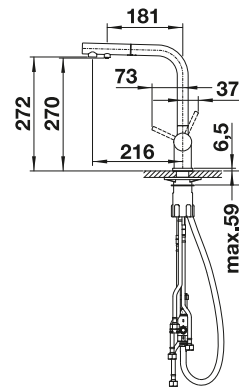

Technical Drawing

Flowrate 7.7 l/min at 3 bar pressure

Scope of supply

- Filter system not included.
- 180° swivel spout for greater reach
- Ø 35 mm tap hole required
- With ceramic disk cartridge
- Flexible connector pipes, 450 mm long and 3/8" nut for particularly easy and safe installation
- Patented jet regulator for markedly reduced scaling
- Stabilisation plate to increase the stability of the tap when fitted in stainless steel sinks
- With non-return valve and thus guaranteed against reflux in accordance with EN 1717
- Planned for LGA certificate
- Planned for DVGW certificate
- Flexible connector pipes, 500 mm long and 3/8" nut for particularly easy and safe installation

Suggested optional accessories

527453

Spray hose guide for kitchen mixer taps

511920

128434

Recommendation soap dispenser

see page 367