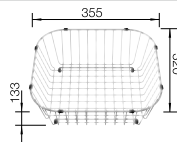

Crockery basket

514238