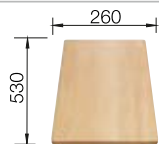

### Suggested optional accessories

Solid beech chopping board

218313

Plastic chopping board in white

217611

Corner caddy

235866