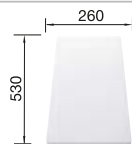

### Suggested optional accessories

Solid beech chopping board

218313

Plastic chopping board in white

217611

Multifunctional wire basket

223297