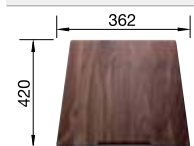

Suggested optional accessories

Wooden chopping board

223074