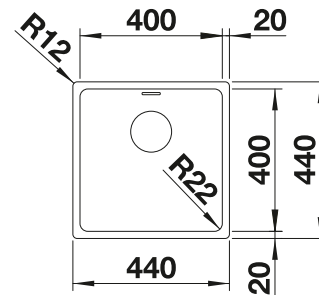

Bowl depth 190 mm

Note: Installing a kitchen mixer tap, drain remote control or soap dispenser in laminate worktops requires a flexible sealing tape.

Please order drain connections for combinations of two individual bowls separately.

Suggested optional accessories

 424 x 240	 197 x 417 x 80	 382 x 432
Ash compound chopping board 230700	Multifunctional stainless steel colander 227692	Drainer 230734

BLANCO UNIT with BLANCO ANDANO 400-IF

BLANCO SONEA-S Flexo see page 319	BLANCO FLEXON II 45/2 see page 387