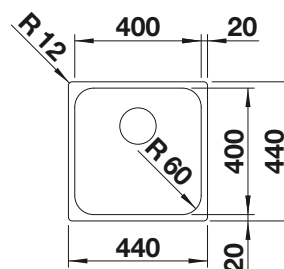

Bowl depth 175 mm

Note: Installing a kitchen mixer tap, drain remote control or soap dispenser in laminate worktops requires a flexible sealing tape.

Please order drain connections for combinations of two individual bowls separately.

Suggested optional accessories

Top rails

235906

Crockery basket

514238

Drainer

230734

BLANCO UNIT with BLANCO SUPRA 400-IF R12

BLANCO MIDA-S

see page 350

BLANCO SOLON-IF

see page 393