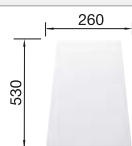

### Suggested optional accessories

Solid beech chopping board

218313

Plastic chopping board in white

217611

Corner caddy

235866