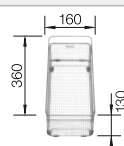

Multifunctional wire basket

223297