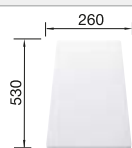

### Suggested optional accessories

Solid beech chopping board

218313

Plastic chopping board in white

217611

Corner caddy

235866