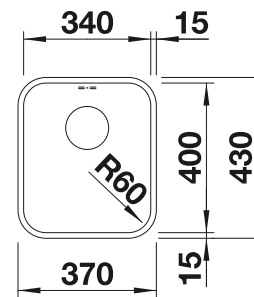

Technical Drawing

Bowl depth 175 mm

Note: Please order drain connections for combinations of two individual bowls separately.

Bowls
stainless steel

400 mm

Suggested optional accessories

235906

514238

230734

BLANCO UNIT with BLANCO SUPRA 340-U

see page 350

see page 392