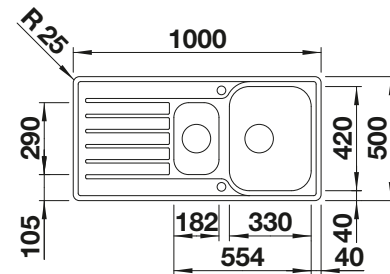

### Technical Drawing

Bowl depth 170/90 mm

Stainless steel  
sinks

600 mm