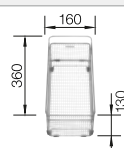

### Suggested optional accessories

Solid beech chopping board

218313

Plastic chopping board in white

217611

Multifunctional wire basket

223297