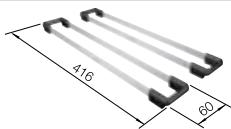

Suggested optional accessories

Top rails

235906