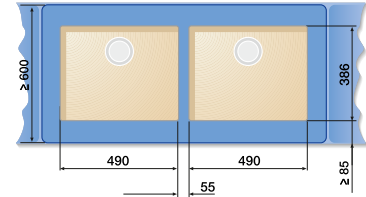

120 cm cabinet