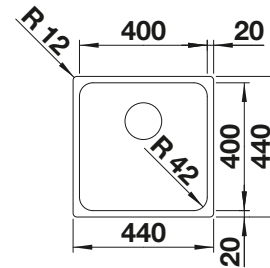

Bowl depth 185 mm

Note: Installing a kitchen mixer tap, drain remote control or soap dispenser in laminate worktops requires a flexible sealing tape.

Please order drain connections for combinations of two individual bowls separately.