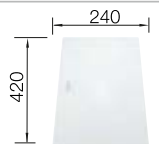

Suggested optional accessories

Glass cutting board

225333