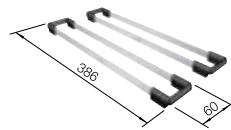

2 x ETAGON rails

Suggested optional accessories

 240 424 Ash compound chopping board 230700	 187 367 Multifunctional colander 231396	 382 432 Drainer 230734

BLANCO UNIT with BLANCO ETAGON 500-U

 BLANCO drink.filter EVOL-S Pro see page 302	 BLANCO SELECT II 60/3 see page 382