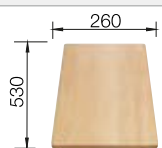

### Suggested optional accessories

Solid beech chopping board

218313

Plastic chopping board in white

217611

Crockery basket Stainless Steel

220573