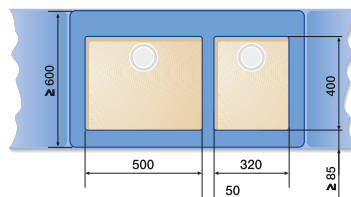

100 cm cabinet