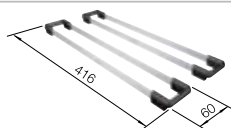

Suggested optional accessories

Top rails

235906