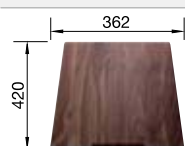

Suggested optional accessories

Wooden chopping board

223074