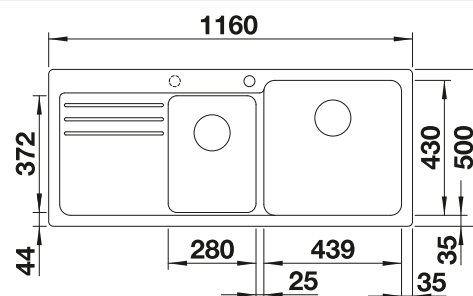

Technical Drawing

○ Pre-drilled holes for tapping or drilling
Bowl depth 200/200 mm

Suggested optional accessories

218313

231693

217611

BLANCO UNIT with BLANCO NAYA 8 S

see page 330

see page 392