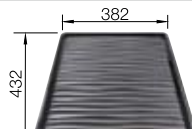

Drainer

230734