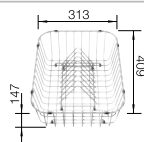

Crockery basket with plate stack

507829