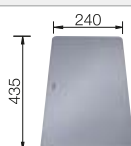

Silver-coloured safety glass cutting board

227697