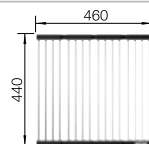

### Suggested optional accessories

Cutting board

230970

Multifunctional colander

231396

Foldable Grid

238483