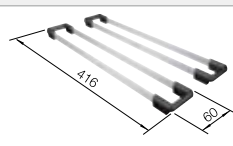

Top rails

235906