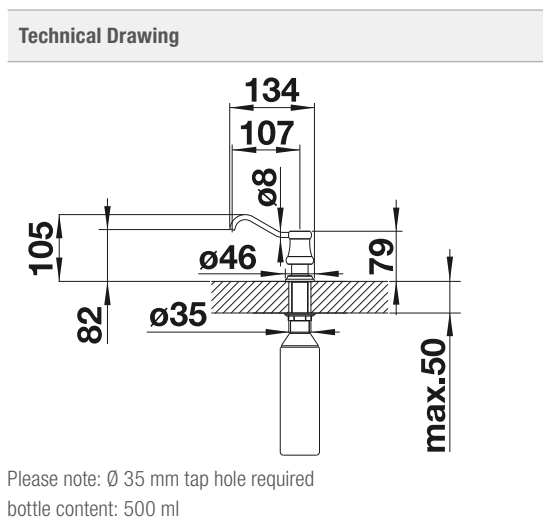

- Modern edge to the traditional farmhouse style
- Practical accessory for daily life
- Easy refill from above

Metallic surface		
	chrome	524290