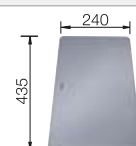

**Suggested optional accessories**

Ash compound chopping board

230700

Drainer

230734

Silver-coloured safety glass cutting board

227697

**BLANCO UNIT with BLANCO ETAGON 500-F**