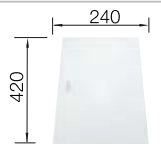

Suggested optional accessories

Glass cutting board

225333