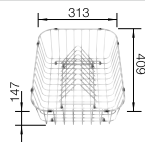

Crockery basket with plate stack

507829