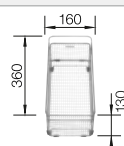

### Suggested optional accessories

Solid beech chopping board

218313

Plastic chopping board in white

217611

Multifunctional wire basket

223297