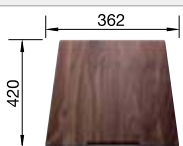

## Suggested optional accessories

Wooden chopping board

223074

Lay-on drainer

223067

Foldable Grid

238482