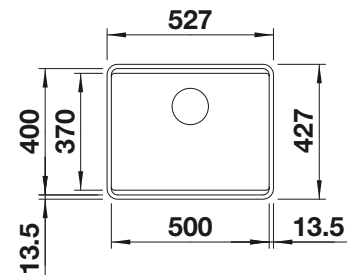

Bowl depth 200 mm

Note:

For worktop thicknesses of 15 mm and over, a space for the overflow must be cut out on the underside.

Model-related detailed dimensions and drawings can be found with the cut-out information online at www.blanco.com.

Suggested optional accessories

Ash compound chopping board

230700

Drainer

230734

Silver-coloured safety glass cutting board

227697

BLANCO UNIT with BLANCO ETAGON 500-F

BLANCO drink.filter EVOL-S Pro

see page 302

BLANCO SELECT II 60/3 Orga

see page 381