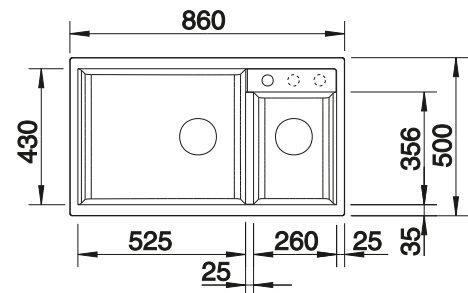

Technical Drawing

R8

○ Pre-drilled holes for tapping or drilling
Bowl depth 190/190 mm

Suggested optional accessories

218313

217611

235866

BLANCO UNIT with BLANCO METRA 9

see page 336

see page 392