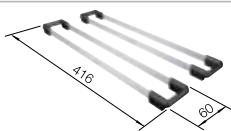

Suggested optional accessories

Top rails

235906