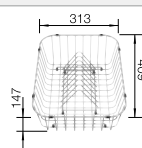

### Suggested optional accessories

Solid beech chopping board

218313

Plastic chopping board in white

217611

Crockery basket with plate stack

507829