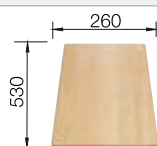

### Suggested optional accessories

Solid beech chopping board

218313

Crockery basket

231693

Plastic chopping board in white

217611