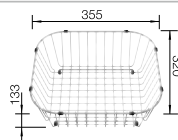

Crockery basket

514238