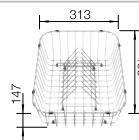

Crockery basket with plate stack

507829