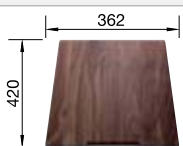

Suggested optional accessories

Wooden chopping board

223074