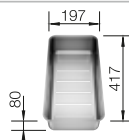

Suggested optional accessories

Multifunctional stainless steel colander
227692