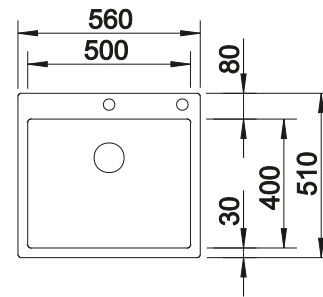

Bowl depth 190 mm

Suggested optional accessories

Wooden chopping board

223074

Lay-on drainer

223067

Multifunctional wire basket

223297

BLANCO UNIT with BLANCO CLARON 500-IF/A Durinox

BLANCO drink.filter EVOL-S Pro

see page 302

BLANCO SOLON-IF

see page 393