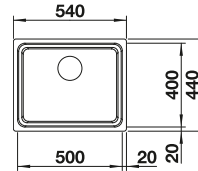

Scope of supply InFino drain system without remote control

2 x ETAGON rails in stainless steel, waste kit with space-saving pipe, 3 1/2" InFino basket strainer, fixing kit
Note: Installing a kitchen mixer tap, drain remote control or soap dispenser in laminate worktops requires a flexible sealing tape.