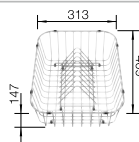

Crockery basket with plate stack

507829