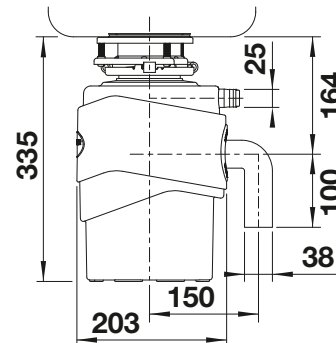

## Technical Drawing

3 1/2" sink outlet required, Product weight: 10.6 kg, Non-detachable 90 cm power cord, Reset-button on bottom of the FWD (note accessibility)