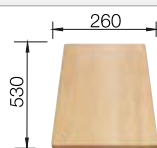

### Suggested optional accessories

Solid beech chopping board

218313

Plastic chopping board in white

217611

Multifunctional wire basket

223297