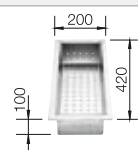

Colander stainless steel

219649