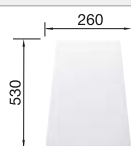

Plastic chopping board in white

217611