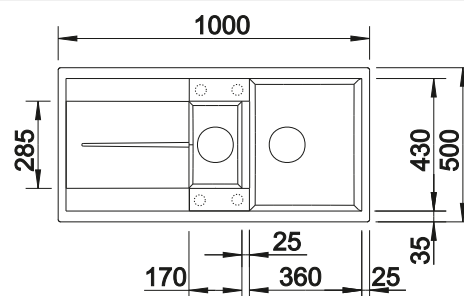

Technical Drawing

R8

○ Pre-drilled holes for tapping or drilling
Bowl depth 190/145 mm

Suggested optional accessories

218313

217611

223297

BLANCO UNIT with BLANCO METRA 6 S

see page 336

see page 382