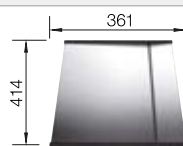

Lay-on drainer

223067