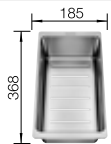

Technical Drawing

R13

Multifunctional colander