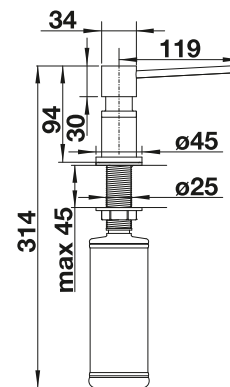

Technical Drawing

Please note: Additional hole (Ø 35 mm) required
Contains: 300 ml

Scope of supply