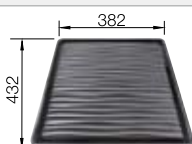

Drainer

230734