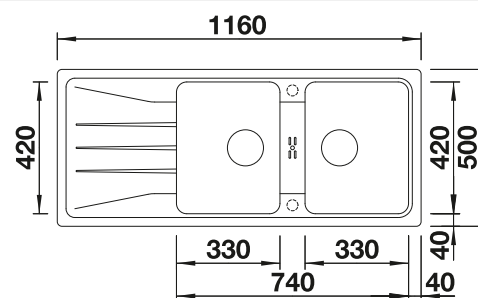

Technical Drawing

○ Pre-drilled holes for tapping or drilling
Bowl depth 190/190 mm

Suggested optional accessories

218313

217611

223297

BLANCO UNIT with BLANCO SONA 8 S

see page 330

see page 393