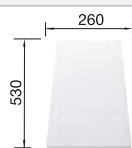

### Suggested optional accessories

Solid beech chopping board

218313

Plastic chopping board in white

217611

Multifunctional wire basket

223297