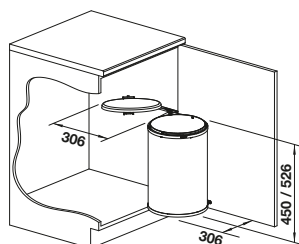

- Compact system for mounting directly on the cabinet door
- Large waste volume despite compact dimensions
- Conveniently opens with the cabinet door
- The bin can be easily removed by lifting upwards
- Highly stable thanks to the steel body
- Continuously adjustable; also suitable for panel doors
- Can be mounted on the left or right side

cabinet size mm	400	450
BLANCO SINGOLO	XL	
	526377	512880
Volume	20 l	14 l