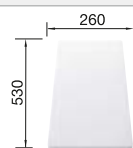

### Suggested optional accessories

Solid beech chopping board

218313

Crockery basket Stainless Steel

220573

Plastic chopping board in white

217611