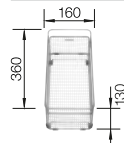

- A practical complement for bowls and sinks
- Particularly suitable for washing fruit or vegetables
- Appropriate for bowls and sinks with a bowl length of 400 mm
- Made of high-quality, easy-care stainless steel

Multifunctional basket stainless steel
360 x 160 x 130 mm
for SUBLINE

223297