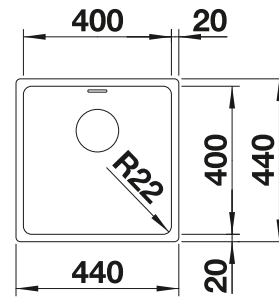

Bowl depth 190 mm

Note: Please order drain connections for combinations of two individual bowls separately.

Suggested optional accessories

230700

227692

238482

BLANCO UNIT with BLANCO ANDANO 400-U

see page 319

see page 387