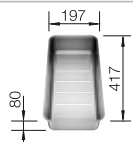

Suggested optional accessories

Multifunctional stainless steel
colander
227692