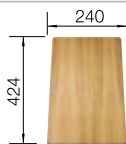

Ash compound chopping board

230700