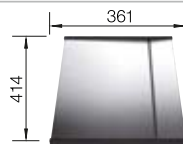

Lay-on drainer

223067