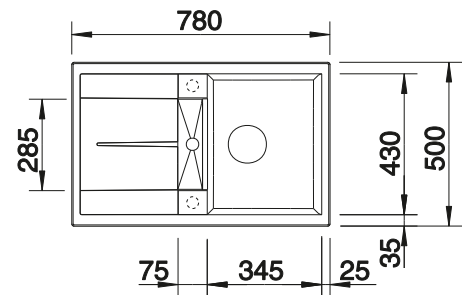

Technical Drawing

R8

○ Pre-drilled holes for tapping or drilling
Bowl depth 190/25 mm

Suggested optional accessories

218313

217611

235866

BLANCO UNIT with BLANCO METRA 45 S

see page 339

see page 385