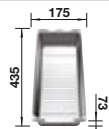

Multifunctional colander

227689