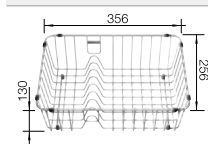

Suggested optional accessories

Crockery basket

231693