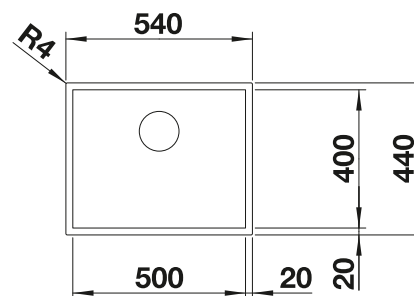

Bowl depth 175 mm

Note: Installing a kitchen mixer tap, drain remote control or soap dispenser in laminate worktops requires a flexible sealing tape.

Please order drain connections for combinations of two individual bowls separately.

Suggested optional accessories

Wooden chopping board

223074

Lay-on drainer

223067

Top rails

235906

BLANCO UNIT with BLANCO ZEROX 500-IF Durinox

BLANCO LINEE-S

see page 315

BLANCO SOLON-IF

see page 393