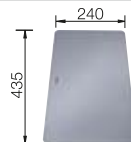

Silver-coloured safety glass cutting board

227697