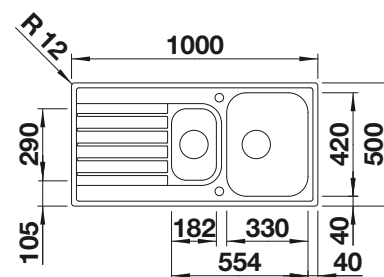

Bowl depth 165/95 mm

Stainless steel
sinks

600 mm

Suggested optional accessories

218313

220573

217611

BLANCO UNIT with BLANCO LIVIT II 6 S

see page 347

see page 394