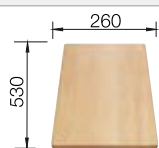

### Suggested optional accessories

Solid beech chopping board

218313

Plastic chopping board in white

217611

Floating grid

234795