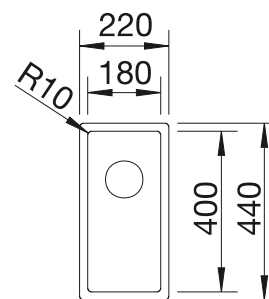

Bowl depth 130 mm

Note: Please order drain connections for combinations of two individual bowls separately.