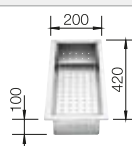

Colander stainless steel

219649