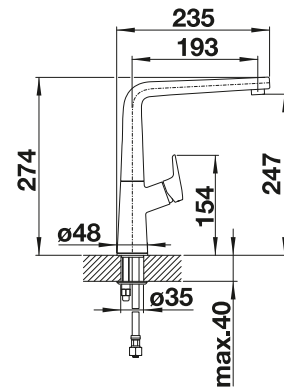

Technical Drawing

Flowrate 12.6 l/min at 3 bar pressure

Scope of supply

- 360° swivel spout for greater reach
- High drill hole of 35 mm diameter required
- With ceramic disk cartridge
- Flexible connector pipes, 450 mm long and 3/8" nut for particularly easy installation
- Patented jet regulator for markedly reduced scaling
- Stabilisation plate to increase the stability of the tap when fitted in stainless steel sinks
- LGA approved
- DVGW planned

Suggested optional accessories

Dirt filter for corner valve
128434

Recommendation soap dispenser

BLANCO LATO Soap dispenser
see page 367

Mixer taps