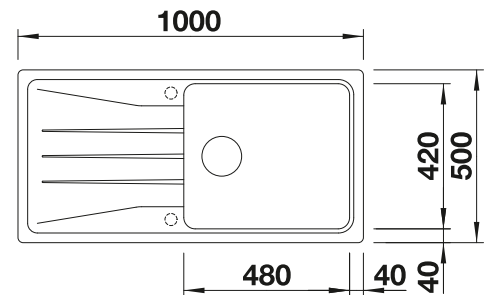

Technical Drawing

○ Pre-drilled holes for tapping or drilling
Bowl depth 190 mm

Suggested optional accessories

218313

217611

223297

BLANCO UNIT with BLANCO SONA XL 6 S

see page 330

see page 390