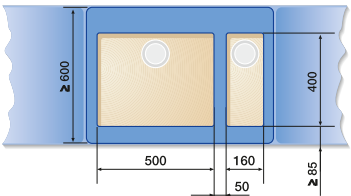

80 cm cabinet