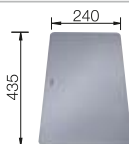

Silver-coloured safety glass cutting board

227697