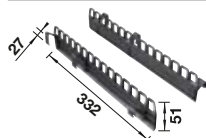

- Clip-on strips for safe and easy attachment of the waste bag
- Suitable for all BLANCO SELECT II and FLEXON II bin sizes from 15 litres and any waste bag size
- Solution for optimum capacity utilisation of the SELECT II and FLEXON II bins
- Design perfectly matched to BLANCO SELECT II and FLEXON II