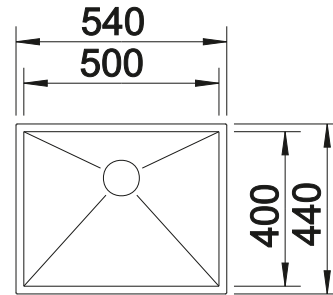

Technical Drawing

R0

waste kit with space saving pipe, 3 1/2" InFino basket strainer, fixing kit

Bowl depth 175 mm

Note: Installing a kitchen mixer tap, drain remote control or soap dispenser in laminate worktops requires a flexible sealing tape.

Please order drain connections for combinations of two individual bowls separately.

Suggested optional accessories

225333

219649

238482

BLANCO UNIT with BLANCO ZEROX 500-IF

see page 315

see page 382