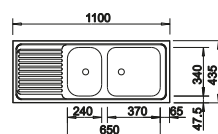

Scope of supply Without drain remote control

Planning Note:
Please order 1 ½" dual waste kit separately.

Stainless steel
sinks

800 mm