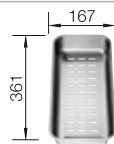

Multifunctional colander

223077