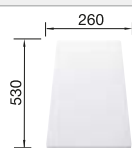

### Suggested optional accessories

Solid beech chopping board

218313

Plastic chopping board in white

217611

Crockery basket Stainless Steel

220573