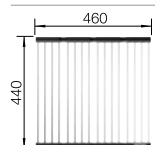

For sinks and bowls with a bowl width of 420 mm

238483