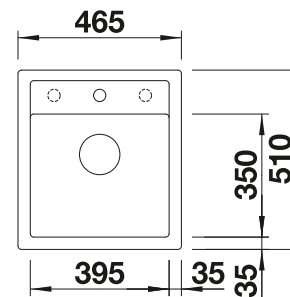

Technical Drawing

R10

○ Pre-drilled holes for tapping or drilling
Bowl depth 190 mm

Suggested optional accessories

232817

235866

514238

BLANCO UNIT with BLANCO DALAGO 45

see page 323

see page 385