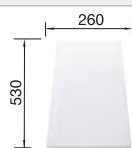

### Suggested optional accessories

Solid beech chopping board

218313

Plastic chopping board in white

217611

Multifunctional wire basket

223297