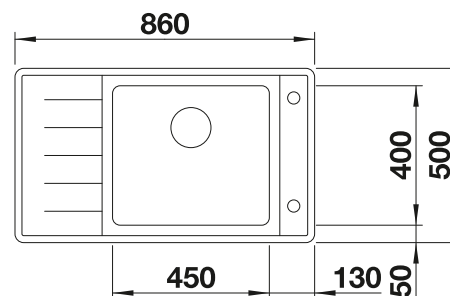

Bowl depth 215 mm

Stainless steel sinks

600 mm

Suggested optional accessories

232846

235906

BLANCO UNIT with BLANCO ANDANO XL 6 S-IF Compact

see page 319

see page 381