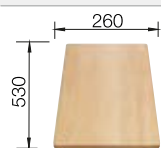

### Suggested optional accessories

Solid beech chopping board

218313

Crockery basket Stainless Steel

220573

Plastic chopping board in white

217611