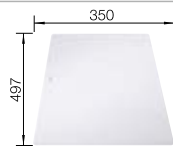

Glass cutting board white

ash compound bridging chopping board, waste kit with space-saving pipe, 3 1/2" InFino basket strainer with drain remote control (rotary switch)

or

glass cutting board, waste kit with space-saving pipe, 3 1/2" InFino basket strainer with drain remote control (rotary switch)