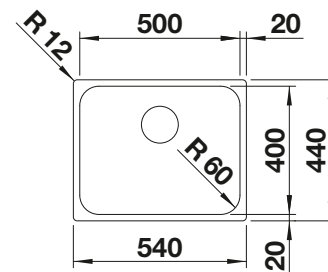

Technical Drawing

Bowl depth 175 mm

Note: Installing a kitchen mixer tap, drain remote control or soap dispenser in laminate worktops requires a flexible sealing tape.

Please order drain connections for combinations of two individual bowls separately.

Bowls
stainless steel

600 mm

Suggested optional accessories

235906

514238

230734

BLANCO UNIT with BLANCO SUPRA 500-IF R12

see page 350

see page 393