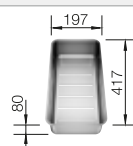

Multifunctional stainless steel colander

227692