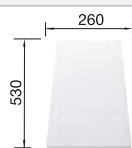

### Suggested optional accessories

Solid beech chopping board

218313

Plastic chopping board in white

217611

CapFlow

517666