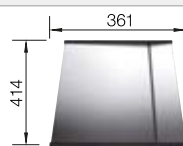

Lay-on drainer

223067