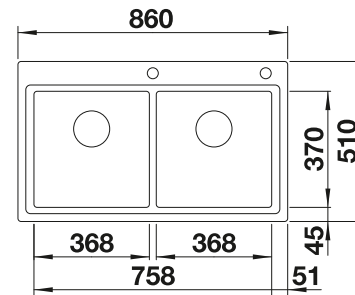

Technical Drawing

Bowl depth 196/196 mm

No additional drill holes may be made.

If using a soap dispenser, the drain remote control must be replaced by the soap dispenser and the InFino drain system with remote control replaced by an InFino manual drain system without remote control.

Please contact us in case of queries – we will be glad to help. The item number for the InFino manual drain system without remote control is available on request.

Suggested optional accessories

230970

231396

230734

BLANCO UNIT with BLANCO DIVON II 8-IF

see page 315

see page 389