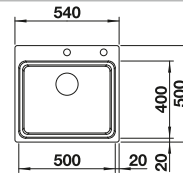

Scope of supply InFino drain system with remote control

2 x ETAGON rails in stainless steel, waste kit with space-saving pipe, 3 1/2" InFino basket strainer with drain remote control (pop-up, chrome-plated), fixing kit
Additional drill hole possible. The subsequent drill hole should be carried out by a specialist company.