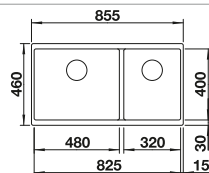

Note: Please order waste connections for combinations of two individual bowls separately.

Scope of supply	InFino drain system without remote control
waste kit with space-saving pipe, waste connection, 2 x 3 1/2" InFino basket strainer, fixing kit	waste kit with space-saving pipe, 3 1/2" InFino basket strainer, fixing kit