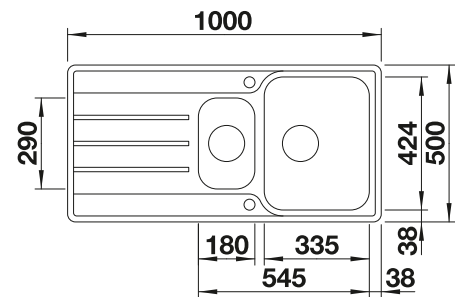

Technical Drawing

Bowl depth 205/145 mm

Stainless steel
sinks

600 mm

Suggested optional accessories

240729

507829

BLANCO UNIT with BLANCO LEMIS 6 S-IF

see page 347

see page 382