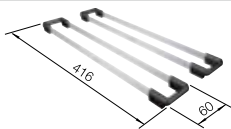

Top rails

235906