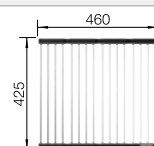

## Suggested optional accessories

Wooden chopping board

223074

Lay-on drainer

223067

Foldable Grid

238482