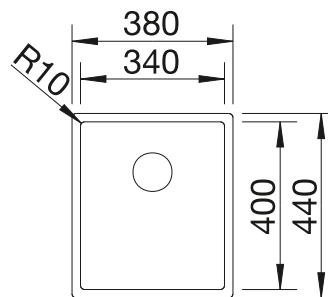

Bowl depth 190 mm

Note: Installing a kitchen mixer tap, drain remote control or soap dispenser in laminate worktops requires a flexible sealing tape.

Please order drain connections for combinations of two individual bowls separately.

Suggested optional accessories

223074

223067

238482

BLANCO UNIT with BLANCO CLARON 340-IF Durinox

see page 302

see page 393