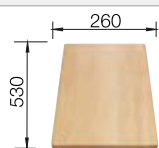

### Suggested optional accessories

Solid beech chopping board

218313

Plastic chopping board in white

217611

Corner caddy

235866