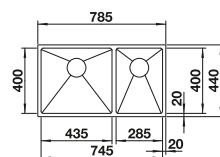

Scope of supply

Without drain remote control

waste kit is not included in the scope of supply

Planning Note:

Please order waste kit separately.

BLANCO QUATRUS R15-IU - production on demand, minimum order quantity to be checked with BLANCO.