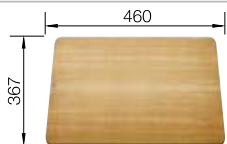

Suggested optional accessories

Ash compound chopping board

229411