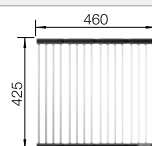

## Suggested optional accessories

Glass cutting board

225333

Colander stainless steel

219649

Foldable Grid

238482