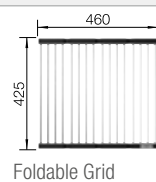

Foldable Grid
238482