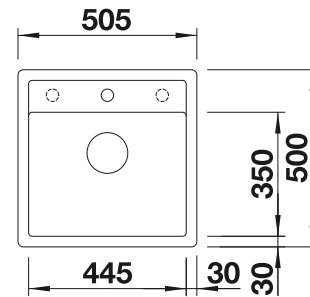

Technical Drawing

R10

○ Pre-drilled holes for tapping or drilling
Bowl depth 190 mm

Suggested optional accessories

235866

507829

230734

BLANCO UNIT with BLANCO DALAGO 5-F

see page 323

see page 385