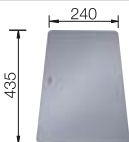

Suggested optional accessories

Silver-coloured safety glass cutting board
227697