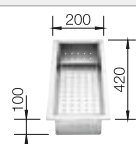

Colander stainless steel

219649