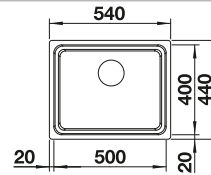

Scope of supply **InFino drain system without remote control**

2 x ETAGON rails in stainless steel, waste kit with space-saving pipe, 3 1/2" InFino basket strainer, fixing kit