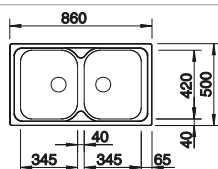

# BLANCO TIPO 8

Stainless steel

Bowl's  
stainless steel

- Functional design
- Large bowl sizes
- With 3 ½" stainless steel basket strainer

cabinet size mm	<b>800</b>	<b>800</b>
BLANCO TIPO 8		<b>Compact</b>
Installation from above 		
	reversible	reversible
 natural finish	511924	513459
Bowl depth	160/160 mm	170/170 mm