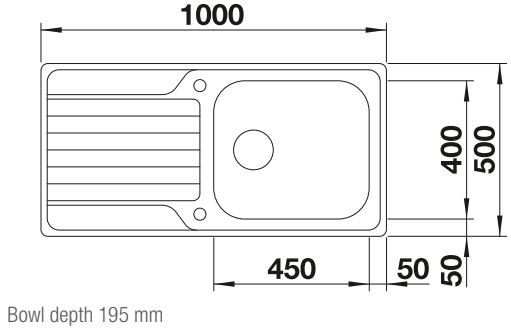

Technical Drawing

Stainless steel
sinks
600 mm

Suggested optional accessories

  260 530 Solid beech chopping board 218313	 260 530 Plastic chopping board in white 217611	 392 312 148 Crockery basket Stainless Steel 220573

BLANCO UNIT with BLANCO DINAS XL 6 S

  BLANCO KANO-S see page 347	 BLANCO BOTTON Pro 60/3 Automatic see page 390