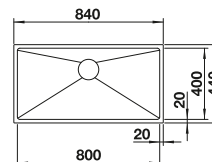

Scope of supply

Without drain remote control

waste kit is not included in the scope of supply

Planning Note:

Please order waste kit separately.

BLANCO QUATRUS R15-IU - production on demand, minimum order quantity to be checked with BLANCO.