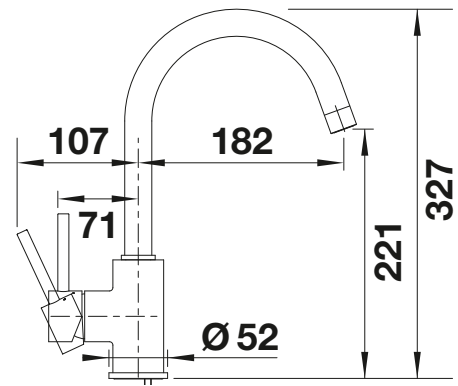

BLANCO MIDA

- Gently rounded spout on a slender body
- For the easy filling of tall pots and vases
- Enlarged working radius thanks to the 360° swivel spout

Solid spout

Metallic surface		
	chrome	517742
SILGRANIT Look		
	black	526145
	anthracite	519415
	volcano grey	526965
	white	519418
	soft white	526966
	coffee	519423
Special colours		
	black matt	526649

Technical Drawing

Flowrate 15.12 l/min at 3 bar pressure

Scope of supply

- 360° swivel spout for greater reach
- Ceramic disk cartridge
- Flexible connector pipes, 350 mm long and 3/8" nut for particularly easy installation
- Nylon-sheathed spray hose
- With non-return valve and thus guaranteed against reflux in accordance with EN 1717
- Ø 35 mm tap hole required
- Stabilisation plate to increase the stability of the tap when fitted in stainless steel sinks
- LGA approved
- DVGW approved

Mixer taps

Suggested optional accessories

Dirt filter for corner valve

128434

Jet regulator set for high-pressure mixer taps

521746

Recommendation soap dispenser

BLANCO LATO Soap dispenser

see page 367