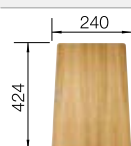

Ash compound chopping board

230700