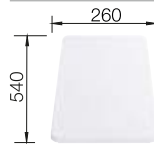

- Suitable for use in sinks and bowls with classic installation from above
- The cutting board at the outer edges of the sink allows flexible working at the sink centre

Plastic chopping board in white
For sinks and bowls with a width of 510 mm

210521