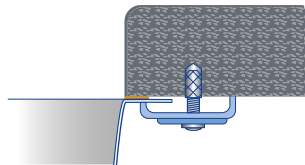

Stainless steel: Undermount bowls