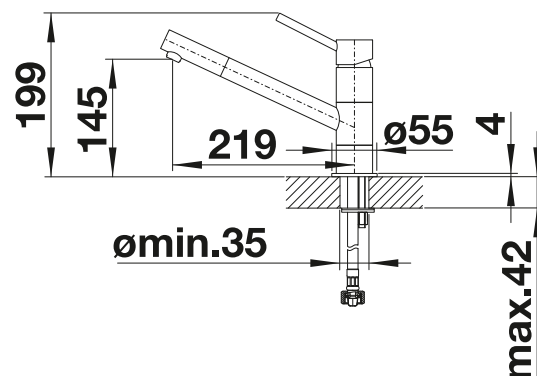

Technical Drawing

Flowrate 13.1 l/min at 3 bar pressure

Scope of supply

- 360° swivel spout for greater reach
- Ø 35 mm tap hole required
- With ceramic disk cartridge
- Flexible 350 mm connector pipes and 3/8" nut for particularly easy and secure installation
- Patented jet regulator for markedly reduced scaling
- Stabilisation plate to increase the stability of the tap when fitted in stainless steel sinks

Mixer taps

Suggested optional accessories

Dirt filter for corner valve

128434

Recommendation soap dispenser

BLANCO LATO Soap dispenser

see page 367