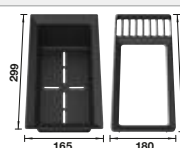

### Suggested optional accessories

Solid beech chopping board

218313

Plastic chopping board in white

217611

Sink Drainer 2-in-1

527644

**NEW**