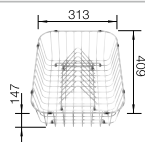

### Suggested optional accessories

Multifunctional wire basket

223297

Crockery basket with plate stack

507829

CapFlow

517666