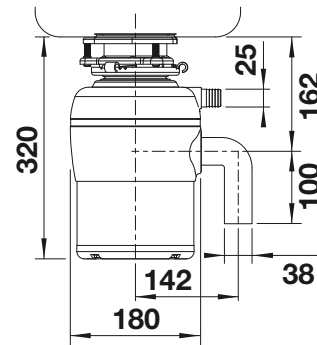

## Technical Drawing

3 1/2" sink outlet required, Product weight: 7,4 kg, Non-detachable 90 cm power cord, Reset-button on bottom of the FWD (note accessibility)