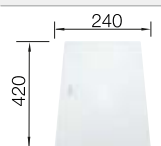

Suggested optional accessories

Glass cutting board

225333