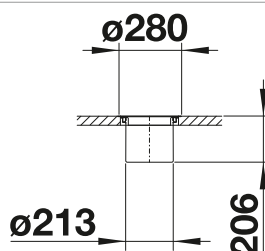

- High quality full stainless steel waste system
- Convenient working directly into the bin – no onerous stooping anymore
- High-grade and easy to clean stainless steel
- Lid included to reduce unpleasant odours
- Well-balanced design
- For flushmount and inset installation

cabinet size mm	300
BLANCO SOLON-IF	
	512471
Volume	7 l