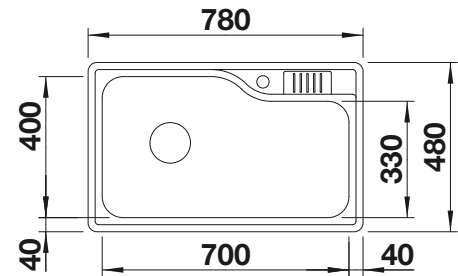

Technical Drawing

Bowl depth 205 mm
Please order waste kit 240 541 separately.

Production on demand, minimum order quantity to be checked with BLANCO.

Suggested optional accessories

220573

230734

BLANCO UNIT with BLANCO LEMIS 700-IF

see page 347

see page 389