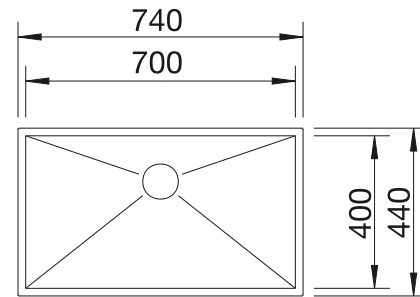

Technical Drawing

R0

waste kit with space saving pipe, 3 1/2" InFino basket strainer, fixing kit

Bowl depth 185 mm

Note: Installing a kitchen mixer tap, drain remote control or soap dispenser in laminate worktops requires a flexible sealing tape.

Please order drain connections for combinations of two individual bowls separately.

Bowl's stainless steel

800 mm

Suggested optional accessories

BLANCO UNIT with BLANCO ZEROX 700-IF