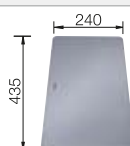

Silver-coloured safety glass cutting board

227697