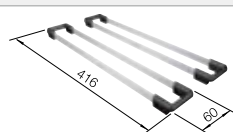

Top rails

235906