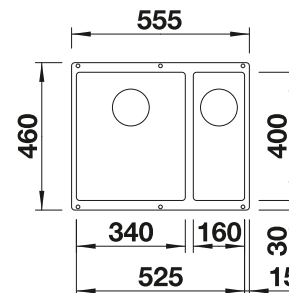

Bowl depth 190/130 mm

Cut-out radius: 10 mm

Note: Drainage components must be ordered separately.

Suggested optional accessories

Top rails

235906

Ash compound chopping board

230700

Silver-coloured safety glass cutting board

227697

BLANCO UNIT with BLANCO SUBLINE 340/160-U for Coloured Components

BLANCO ALTA-S II

see page 322

BLANCO FLEXON II 60/3

see page 386