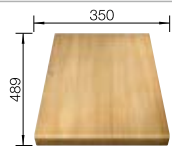

Technical Drawing

R13

Ash compound bridging chopping board AXIA III