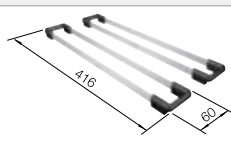

Top rails

235906