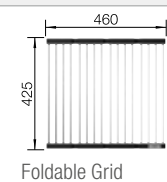

Bowl's stainless steel

800 mm

**Suggested optional accessories**

Glass cutting board  
225333

Colander stainless steel  
219649

Foldable Grid  
238482

**BLANCO UNIT with BLANCO ZEROX 700-IF**

BLANCO LINEE-S  
see page 315