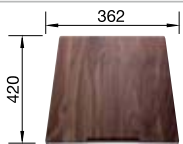

Suggested optional accessories

Wooden chopping board

223074