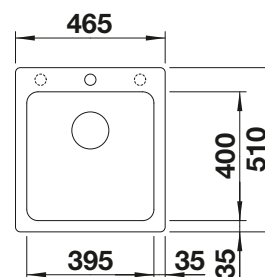

Technical Drawing

R35

○ Pre-drilled holes for tapping or drilling
Bowl depth 200 mm

Suggested optional accessories

225362

234795

210521

BLANCO UNIT with BLANCO NAYA 45

see page 330

see page 392