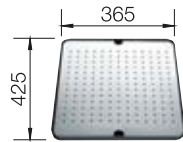

- When placed on the worktop, the draining tray can replace a drainer
- Provides enough room for washed items
- Made of high-quality plastic with a stainless steel insert
- Ideal when combined with a single or double bowl

Draining tray with stainless steel insert
Stainless steel/plastic, black

513485