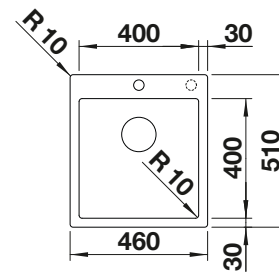

Bowl depth 190 mm

450 mm