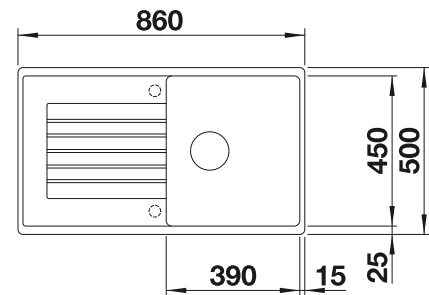

Technical Drawing

○ Pre-drilled holes for tapping or drilling
Bowl depth 190 mm

Suggested optional accessories

218313

217611

223297

BLANCO UNIT with BLANCO ZIA 5 S

see page 352

see page 385