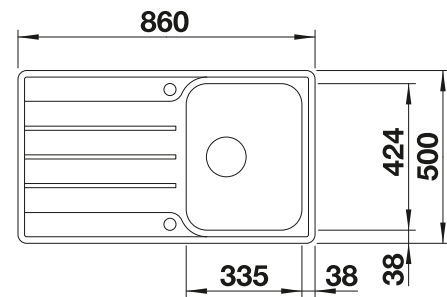

### Technical Drawing

Bowl depth 205 mm

Stainless steel  
sinks

450 mm