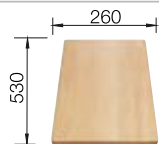

**Suggested optional accessories**

Solid beech chopping board

218313

Plastic chopping board in white

217611

**BLANCO UNIT with BLANCODANA 45**

BLANCO MIDA

see page 352