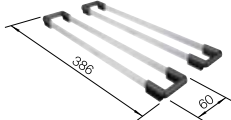

Technical Drawing

R20

2 x ETAGON rails

2 x ETAGON rails in stainless steel, waste kit with space-saving pipe, 3 1/2" InFino basket strainer, fixing kit