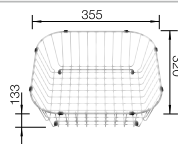

Crockery basket

514238