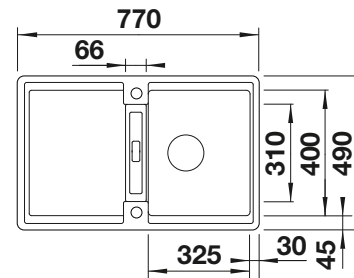

Bowl depth 200 mm

Suggested optional accessories

527644

NEW

234795

231693

BLANCO UNIT with BLANCO ADIRA 45 S-F

see page 323

see page 385