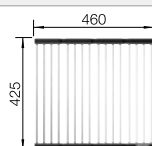

## Suggested optional accessories

Ash compound chopping board

230700

Multifunctional stainless steel colander

227692

Foldable Grid

238482