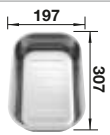

Scope of supply

Stainless Steel colander

perforated stainless steel colander, waste kit with space-saving pipe, 2 x 3 ½" basket strainer with drain remote control (rotary switch) for the main bowl