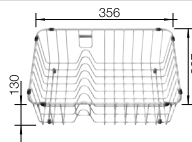

Crockery basket

231693