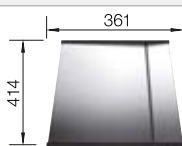

## Suggested optional accessories

Wooden chopping board

223074

Lay-on drainer

223067

Foldable Grid

238482