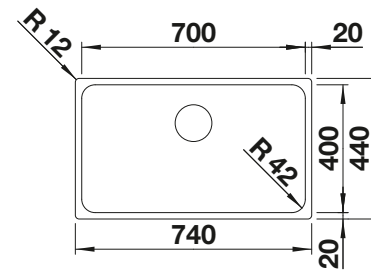

Bowl depth 185 mm

Note: Please order drain connections for combinations of two individual bowls separately.

Bowl's stainless steel

800 mm

Suggested optional accessories

239449

514238

230734

BLANCO UNIT with BLANCO SOLIS 700-U

see page 341

see page 389