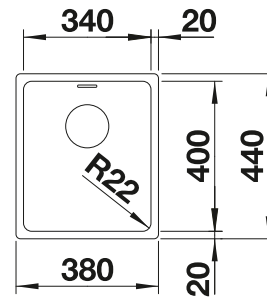

Bowl depth 190 mm

Note: Please order drain connections for combinations of two individual bowls separately.

Suggested optional accessories

230700

227692

238482