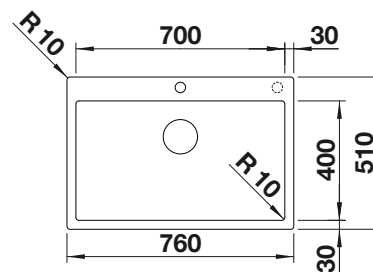

Bowl depth 190 mm

Bowl's stainless steel

800 mm

Suggested optional accessories

223074

219649

223067

BLANCO UNIT with BLANCO CLARON 700-IF/A

see page 302

see page 389