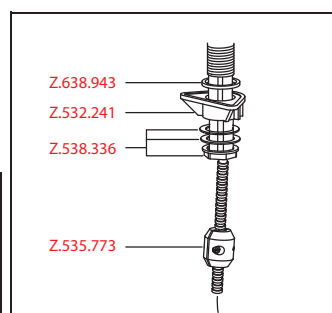

- Covered pull-out spray
  - ergonomic spout alignment, shape and handling
  - SprayClean - easy to clean and actively prevents limescale buildup
  - Neoperl® Cascade®
  - PowerClean - needle spray mode, with automatic diverter reset
  - integrated ON/OFF push-button with automatic shut-off after 30 minutes
  - up to 500 mm pull-out length
- SwivelStop - hose guide, swivelling 270° , limitable to 120°
- EasyLock - a pull-out spray that easily slides back into place
- OptimalSpace - ample space for washing or working
- touch light PRO control unit, maintenance-free
  - up-to-date microprocessor and drive technology
  - tried-and-tested valve technology
  - incl. installation materials
  - designed for wired connection to 1 operating unit (standard)
- Flexible connection hoses 3/8"
- Fastening by means of threaded sleeve M33 x 1.5
- Mounting hole size ø35 mm
- Scope of delivery:
  - Mains receiver 100-240 V / operating voltage 15 V / cable length 900 mm
- To be ordered separately (optional or if necessary):
  - Extension set 1500 mm Z.536.352, comprising: stainless steel hose 1500 mm, 3/8" x 3/8", double nipple, sealing material

Flow rate normal spray 9 l/min (3 bar)
Flow rate needle spray 10 l/min (3 bar)
Acoustic group I