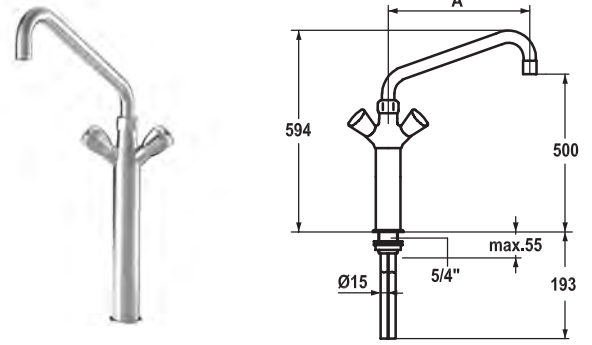

Two-handle mixer • Commercial kitchen

1. Two-handle mixer
2. KWC CORONA metal handles, removable
   - Swivel spout 360°
     - with adjustable gland
     - Jet regulator
   - OptimalSpace - ample space for washing or working
   - Flat valves M20 x 1.25
     - stainless steel valve seat
   - Copper tubes ø15 mm
   - Fastening by means of threaded sleeve 1 1/4"
   - Mounting hole size ø42 mm

Flow rate 98 l/min (3 bar)
Acoustic group U