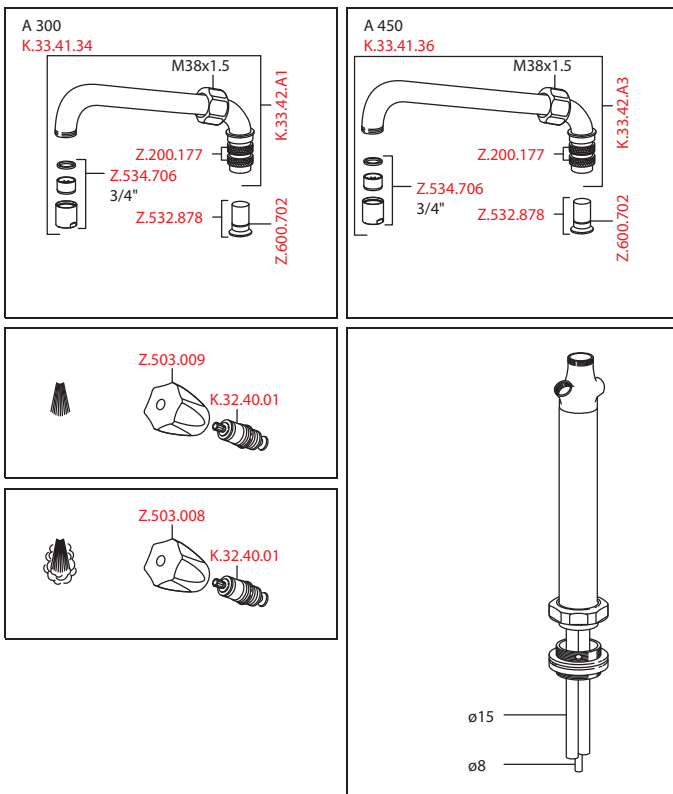

Two-handle mixer • Commercial kitchen

Two-handle mixer

- Pillar 300 mm
- KWC CORONA metal handles, removable
- Automatic outlet draining
- Preassembled socket
- Swivel spout 360°
  - with adjustable gland
  - Jet regulator
- OptimalSpace - ample space for washing or working
- Flat valves M20 x 1.25
  - stainless steel valve seat
- Copper tubes ø15 mm
- Mounting hole size ø62 mm

Flow rate 60 l/min (3 bar)
Acoustic group U