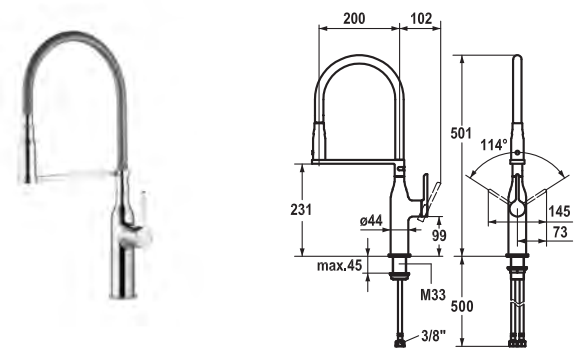

Lever mixer • Kitchen

Lever mixer

- Lever installation possible on the right or left side
- TouchProtect - anti-scald protection thanks to the "double skin" principle
- Pull-out spray 360° turn
  - SprayClean - easy to clean and actively prevents limescale buildup
  - Neoperl® Caché®
  - PowerClean - needle spray mode, with automatic diverter reset
  - up to 500 mm pull-out length
  - hose surface to fit faucet surface
- Hose guide, swivelling 360°
- EasyLock - a pull-out spray that easily slides back into place
- OptimalSpace - ample space for washing or working
- KWC cartridge S 25
  - with ceramic discs
  - flow rate and temperature continuously variable
- Flexible connection hoses 3/8"
- Fastening by means of threaded sleeve M33 x 1.5
- Mounting hole size ø35 mm

Flow rate normal spray 7 l/min (3 bar)
Flow rate needle spray 6 l/min (3 bar)
Acoustic group I