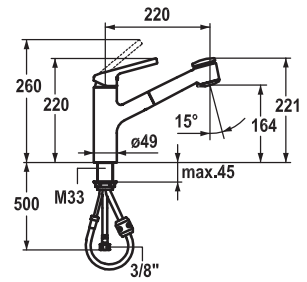

Lever mixer • Kitchen

Lever mixer

- Swivel spout 160°
  - Neoperl® Cascade®
- KWC cartridge M 35
  - with ceramic discs
  - flow rate and temperature continuously variable
- Flexible connection hoses 3/8"
- Fastening by means of threaded sleeve M33 x 1.5
- Mounting hole size ø35 mm

Flow rate normal spray 11 l/min (3 bar)
Flow rate 12 l/min (3 bar)
Acoustic group I