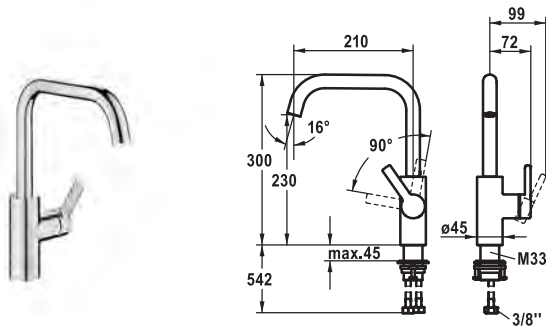

Art.-No.	KWC-No.	FUN
125131	10.441.013.000FL	115.0603.255
all chrome, A 210, flexible connection hoses		

Lever mixer • Kitchen

Lever mixer

- Lever installation only possible on the right side
  - Child safety: cold water flow in lever position towards the front
- gap between wall and centre of mounting hole min. 25 mm
- SwivelStop - swivel spout 360°, limitable to 150°
  - Neoperl® Caché®
- KWC cartridge M 35 S
  - with ceramic discs
  - flow rate and temperature continuously variable
- Flexible connection hoses 3/8"
- QuickInstallation - Fastening via threaded connection with locking screws
- Mounting hole size 35 mm

Flow rate 12 l/min (3 bar)
Acoustic group I

Art.-No.	KWC-No.	FUN
125133	10.441.004.000FL	115.0603.257
all chrome, A 215, flexible connection hoses		

Lever mixer • Kitchen

Lever mixer

- Lever installation only possible on the right side
  - Child safety: cold water flow in lever position towards the front
- gap between wall and centre of mounting hole min. 25 mm
- TouchProtect - anti-scald protection thanks to the "double skin" principle
- Pull-out spray
  - Neoperl® Cascade®
  - PowerClean - needle spray mode, with automatic diverter reset
  - up to 400 mm pull-out length
  - black fabric hose
  - QuickConnect - Simple hose connection system
- SwivelStop - hose guide, swivelling 360°, limitable to 150°
- KWC cartridge M 35 S
  - with ceramic discs
  - flow rate and temperature continuously variable
- Flexible connection hoses 3/8"
- QuickInstallation - Fastening via threaded connection with locking screws
- Mounting hole size 35 mm

Flow rate normal spray 8 l/min (3 bar)
Flow rate needle spray 8 l/min (3 bar)
Acoustic group I