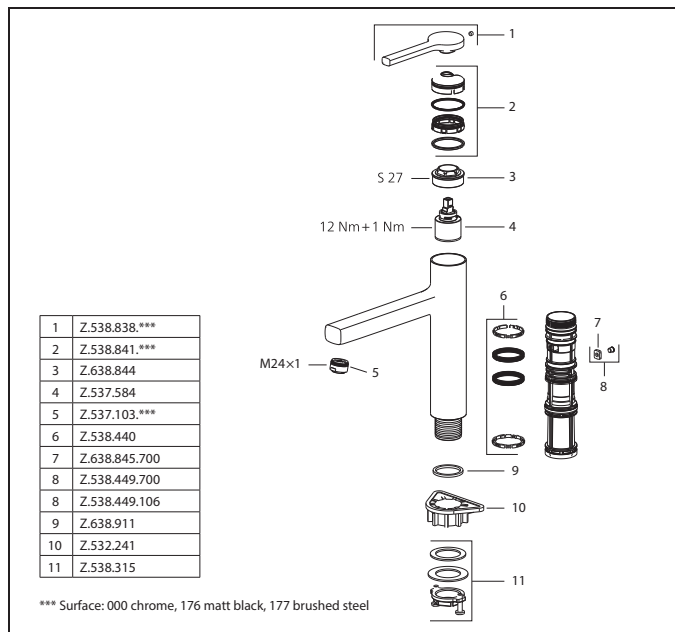

Lever mixer • Kitchen

Lever mixer

- TouchProtect - anti-scald protection thanks to the "double skin" principle
- Intrinsically safe against backflow
- Pull-out spray
  - SprayClean - easy to clean and actively prevents limescale buildup
  - up to 600 mm pull-out length
  - TripleClean - Normal, soft, and power stream modes
  - hose surface to fit faucet surface
  - QuickConnect - Simple hose connection system
- Hose guide, swivelling 120°
- EasyLock - a pull-out spray that easily slides back into place
- KWC cartridge M 35 S
  - with ceramic discs
  - flow rate and temperature continuously variable
  - temperature limitation
- Flexible connection hoses 3/8"
- QuickInstallation - Fastening via threaded connection with locking screws
- Mounting hole size 435 mm

Acoustic group I

Spray outlet: Flow rate 11 l/min (3 bar)