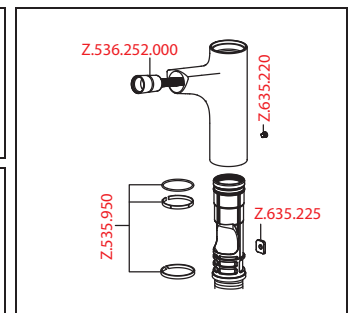

Flow rate normal spray 11 l/min (3 bar)
Flow rate needle spray 11 l/min (3 bar)
Acoustic group I