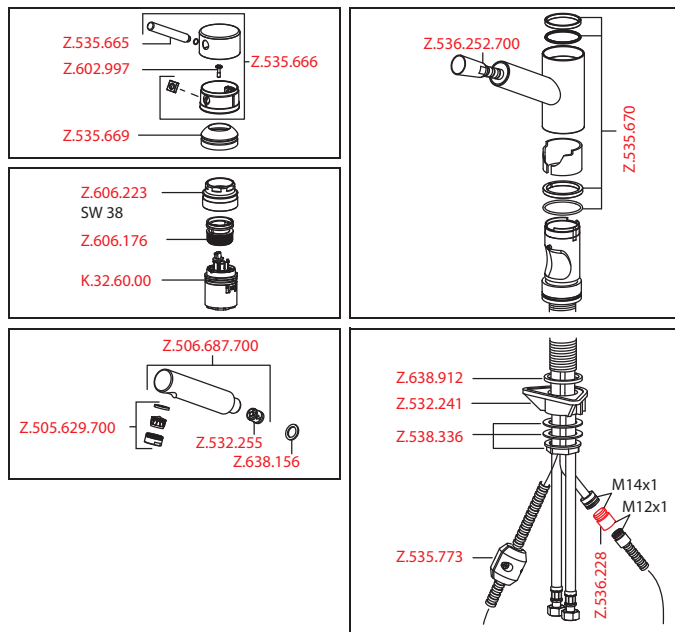

Lever mixer • Kitchen

1. Lever mixer
2. Socket 50 mm
   - TouchProtect - anti-scald protection thanks to the "double skin" principle
   - Pull-out aerator
     - Neoperl® Cascade®
     - up to 700 mm pull-out length
     - hose surface to fit faucet surface
   - Hose guide, swivelling 130°
   - EasyLock - a pull-out spray that easily slides back into place
   - OptimalSpace - ample space for washing or working
   - KWC cartridge L 39 - universal
     - with ceramic discs
     - flow rate and temperature continuously variable
     - temperature and flow rate limitation
   - Flexible connection hoses 3/8"
   - Fastening by means of threaded sleeve M33 x 1.5
   - Mounting hole size 35 mm

Flow rate 12 l/min (3 bar)
Acoustic group I