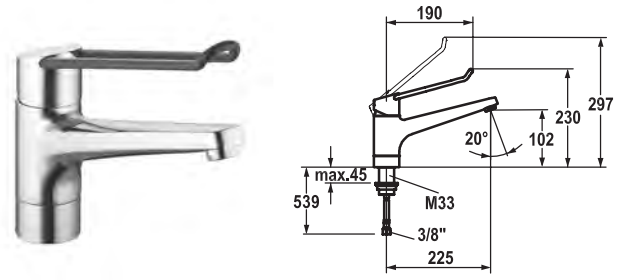

Lever mixer • Kitchen

Lever mixer

- ShieldProtect - Tightly sealed
- Operation designed for a secure grip, as well as safe and easy handling
- Ergonomic and robust operating lever, made of polyamide
  - to adjust the handling even better to suit personal requirements, the offset lever can be installed so that it is twisted into the cap (standard: see illustration)
- Swivel spout 160°
  - Neoperl® Perlator®
- KWC cartridge with safety device L 39 - universal
  - with ceramic discs
  - flow rate and temperature continuously variable
  - temperature and flow rate limitation
- Flexible connection hoses 3/8"
- Fastening by means of threaded sleeve M33 x 1.5
- Mounting hole size Ø35 mm

Flow rate 12 l/min (3 bar)
Acoustic group I