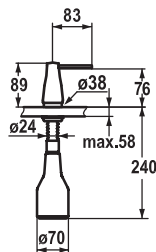

Art.-No.	KWC-No.	FUN
536262	Z.536.063.150	119.0308.348
glacier white		

Soap dispenser KWC EVE

- Easily refillable from top without disassembly
- Mounting hole size $\varnothing 26$ mm
- Scope of delivery:
  - Pump
  - Soap container, filling capacity 350 ml Z.635.713
- To be ordered separately (optional or if necessary):
  - Escutcheon Z.536.291.000 or Z.536.292.700