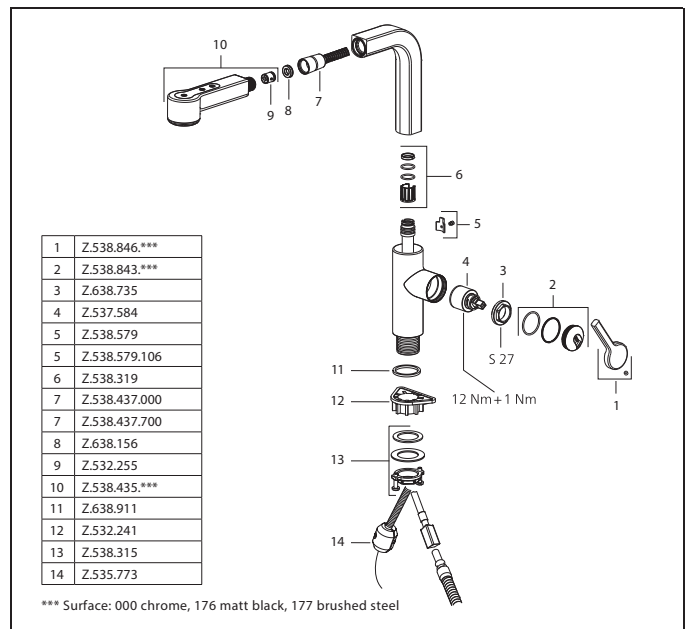

Lever mixer • Kitchen

Lever mixer

- Lever installation only possible on the right side
  - Child safety: cold water flow in lever position towards the front
- gap between wall and centre of mounting hole min. 20 mm
- TouchProtect - anti-scald protection thanks to the "double skin" principle
- Intrinsically safe against backflow
- Pull-out spray
  - SprayClean - easy to clean and actively prevents limescale buildup
  - up to 600 mm pull-out length
  - TripleClean - Normal, soft, and power stream modes
  - QuickConnect - Simple hose connection system
- Hose guide, swivelling 150°
- EasyLock - a pull-out spray that easily slides back into place
- OptimalSpace - ample space for washing or working
- KWC cartridge M 35 S
  - with ceramic discs
  - flow rate and temperature continuously variable
  - temperature limitation
- Flexible connection hoses 3/8"
- QuickInstallation - Fastening via threaded connection with locking screws
- Mounting hole size $\varnothing 35$ mm
- To be ordered separately (optional or if necessary):
  - Swivel range limited to 120°, Z.538.320

NEW

Coming soon

Flow rate normal spray 8 l/min (3 bar)

Flow rate needle spray 9 l/min (3 bar)

Acoustic group I