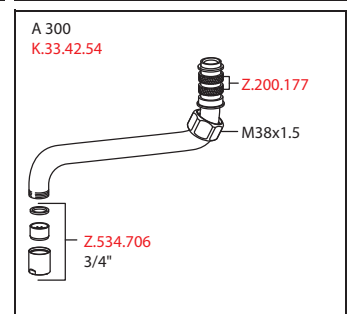

Two-handle mixer • Commercial kitchen

1. Two-handle mixer
2. KWC CORONA metal handles, removable
   - Swivel spout
     - with adjustable gland
     - Jet regulator
   - OptimalSpace - ample space for washing or working
   - Flat valves M20 x 1.25
     - stainless steel valve seat
   - Wall connections 3/4" x 3/4", with shut-off valve L 40 eccentric 7.5 mm

Flow rate 120 l/min (3 bar)
Acoustic group U