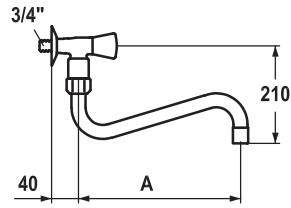

Art.-No.	KWC-No.	FUN
100916	K.25.40.14.000C35	115.0315.659
all chrome, A 300		
100917	K.25.40.16.000C35	115.0315.660
all chrome, A 450		

Commercial kitchen • Wall mounted valve

1. Wall mounted valve
2. KWC CORONA metal handle, removable (cold water)
   - Swivel spout
     - with adjustable gland
     - Jet regulator
   - OptimalSpace - ample space for washing or working
   - Flat valves M20 x 1.25
     - stainless steel valve seat
   - Connecting thread 3/4"

Flow rate 86 l/min (3 bar)
Acoustic group U

Z.606.622 3/4" M38 x 1	Z.503.009 K.32.40.01
A 300 K.33.42.54 Z.200.177 M38x1.5 Z.534.706 3/4"	A 450 K.33.42.56 Z.200.177 M38x1.5 Z.534.706 3/4"