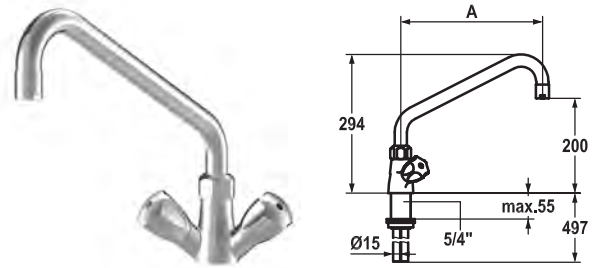

Two-handle mixer • Commercial kitchen

Two-handle mixer

- KWC CORONA metal handles, removable
- Swivel spout 160°
  - Jet regulator
- Flat valves M20 x 1.25
  - stainless steel valve seat
- Copper tubes ø10 mm
- Fastening by means of threaded sleeve M33 x 1.5
- Mounting hole size ø35 mm

Flow rate 60 l/min (3 bar)
Acoustic group U