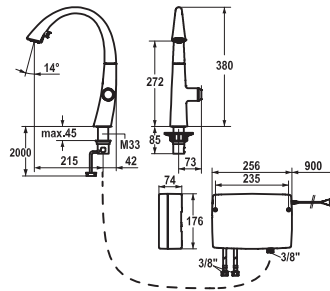

**Lever mixer • Kitchen**

Lever mixer

- 2-hole
- Lever installation possible on the right or left side
- Swivel spout 150°, extensible to 360°
  - Neoperl® Perlator® laminar
- OptimalSpace - ample space for washing or working
- KWC cartridge S 25
  - with ceramic discs
  - flow rate and temperature continuously variable
- Flexible connection hoses 3/8"
- Fastening by means of threaded sleeve M33 x 1.5
- Mounting hole size ø35 mm

Flow rate 8 l/min (3 bar)  
Acoustic group I

Art.-No.	KWC-No.	FUN
<b>538038</b>	<b>Z.538.038.700</b>	119.0517.935
stainless steel		

**Soap dispensers**

Soap dispenser KWC ERA

- Easily refillable from top without disassembly
- Mounting hole size ø26 mm
- Scope of delivery:
  - Pump
  - Soap container, filling capacity 350 ml Z.538.053