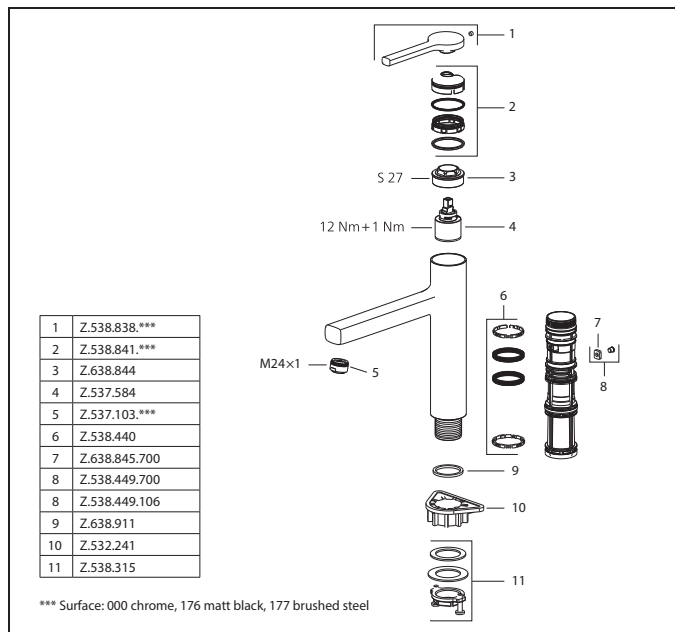

Lever mixer • Kitchen

Lever mixer

- TouchProtect - anti-scald protection thanks to the "double skin" principle
- Intrinsically safe against backflow
- Pull-out spray
  - SprayClean - easy to clean and actively prevents limescale buildup
  - up to 600 mm pull-out length
  - TripleClean - Normal, soft, and power stream modes
  - hose surface to fit faucet
  - QuickConnect - Simple hose connection system
- Hose guide, swivelling 120°
- EasyLock - a pull-out spray that easily slides back into place
- KWC cartridge M 35 S
  - with ceramic discs
  - flow rate and temperature continuously variable
  - temperature limitation
- Flexible connection hoses 3/8"
- QuickInstallation - Fastening via threaded connection with locking screws
- Mounting hole size $\varnothing 35$ mm

NEW

Coming soon

Acoustic group I

Spray outlet: Flow rate 11 l/min (3 bar)