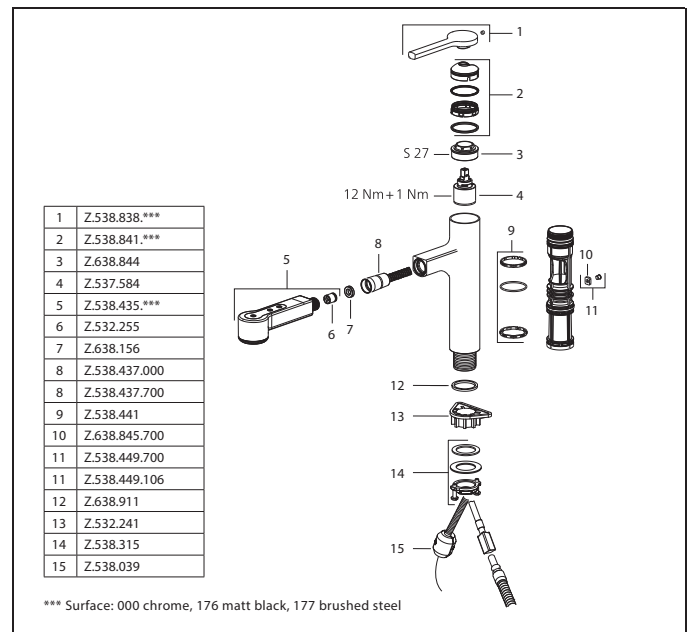

Flow rate normal spray 8 l/min (3 bar)

Flow rate needle spray 9 l/min (3 bar)

Acoustic group I