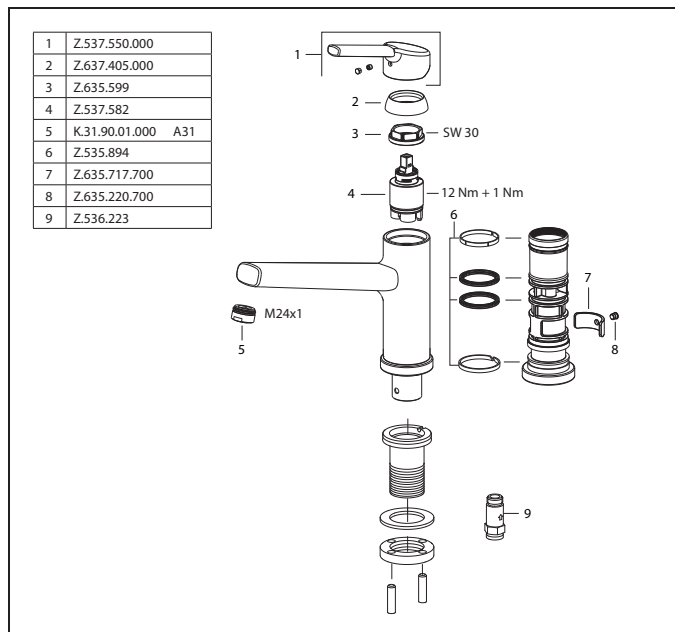

Lever mixer • Kitchen • detachable

Lever mixer

- Detachable for installation below windows - detached 55 mm
- TouchProtect - anti-scald protection thanks to the "double skin" principle
- Pull-out spray
  - SprayClean - easy to clean and actively prevents limescale buildup
  - up to 600 mm pull-out length
  - PowerClean - needle spray mode, with automatic diverter reset
- Hose guide, swivelling 130°
- EasyLock - a pull-out spray that easily slides back into place
- KWC cartridge M 35
  - with ceramic discs
  - flow rate and temperature continuously variable
- Flexible connection hoses 3/8"
- Fastening by means of threaded sleeve M35 x 1.5 (preassembled socket)
- Mounting hole size ø35 - 37 mm

Flow rate 12 l/min (3 bar)
Acoustic group I