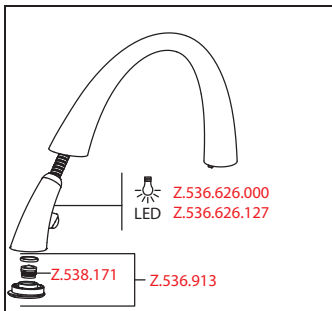

Lever mixer • Kitchen • with LEDShine

Lever mixer

- Lever installation only possible on the right side
  - Child safety: cold water flow in lever position towards the front
- gap between wall and centre of mounting hole min. 42 mm
- TouchProtect - anti-scald protection thanks to the "double skin" principle
- Covered pull-out spray
  - ergonomic spout alignment, shape and handling
  - SprayClean - easy to clean and actively prevents limescale buildup
  - Neoperl® Cascade®
  - PowerClean - needle spray mode, with automatic diverter reset
  - integrated ON/OFF push-button with automatic shut-off after 30 minutes
  - up to 500 mm pull-out length
  - hose surface to fit faucet surface

- SwivelStop - hose guide, swivelling 270°, limitable to 120°
- EasyLock - a pull-out spray that easily slides back into place
- OptimalSpace - ample space for washing or working
- KWC cartridge S 25
  - with ceramic discs
  - flow rate and temperature continuously variable
- Flexible connection hoses 3/8"
- Fastening by means of threaded sleeve M33 x 1.5
- Mounting hole size ø35 mm
- Scope of delivery:
  - Mains receiver 100-240 V / operating voltage 6.75 V / cable length 1100 mm

Flow rate normal spray 8 l/min (3 bar)
Flow rate needle spray 9 l/min (3 bar)
Acoustic group II