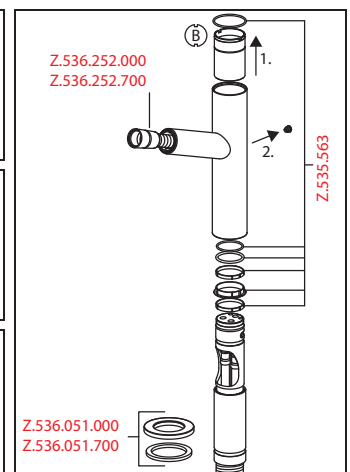

Lever mixer • Kitchen • detachable

Lever mixer

- Detachable for installation below windows - detached 55 mm
- Surgical-grade hardened stainless steel lever
- TouchProtect - anti-scald protection thanks to the "double skin" principle
- Intrinsically safe against backflow
- Pull-out spray
  - SprayClean - easy to clean and actively prevents limescale buildup
  - up to 700 mm pull-out length
  - PowerClean - needle spray mode, with automatic diverter reset
  - hose surface to fit faucet surface
- Hose guide, swivelling 105°
- EasyLock - a pull-out spray that easily slides back into place
- KWC cartridge M 35 H
  - with ceramic discs
  - flow rate and temperature continuously variable
- Flexible connection hoses 3/8"
- Fastening by means of threaded sleeve M35 x 1.5 (preassembled socket)
- Mounting hole size ø35 - 37 mm

Flow rate normal spray 9 l/min (3 bar)
Flow rate needle spray 9 l/min (3 bar)
Acoustic group II