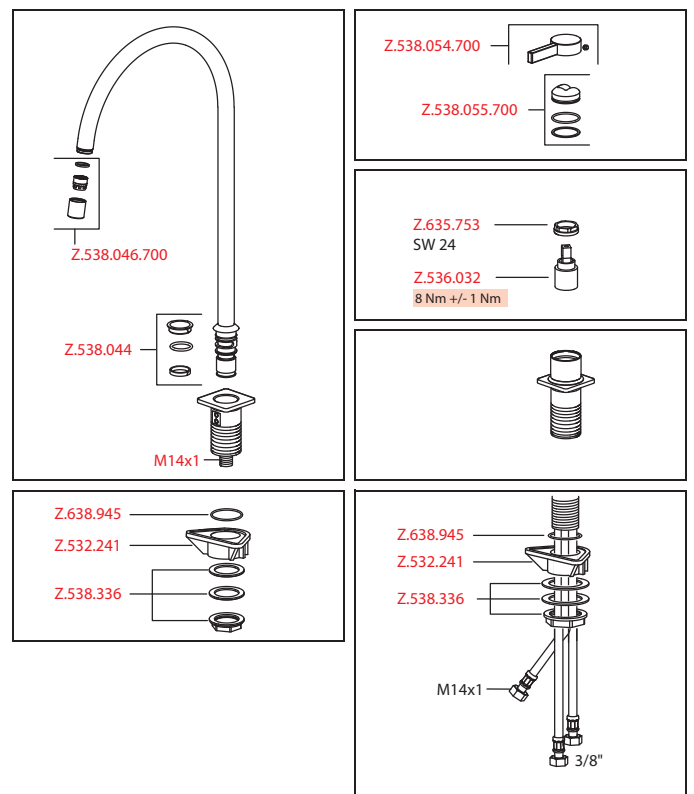

Flow rate 8 l/min (3 bar)
Acoustic group I