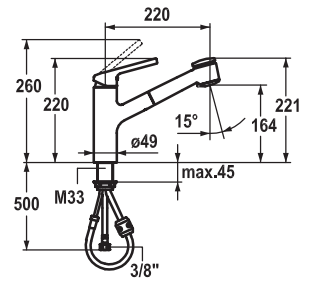

Lever mixer • Kitchen

Lever mixer

- Swivel spout 160°
  - Neoperl® Cascade®
- KWC cartridge M 35
  - with ceramic discs
  - flow rate and temperature continuously variable
- Flexible connection hoses 3/8"
- Fastening by means of threaded sleeve M33 x 1.5
- Mounting hole size $\varnothing 35$ mm

Flow rate normal spray 11 l/min (3 bar)
Flow rate 12 l/min (3 bar)
Acoustic group I