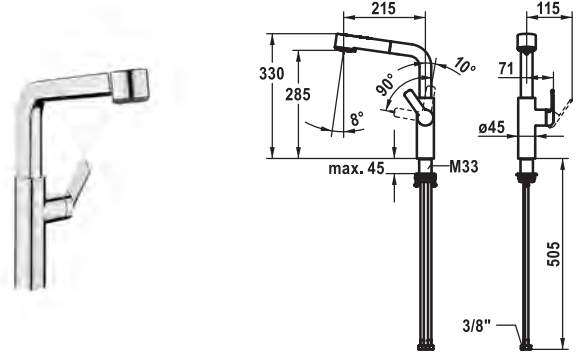

Art.-No.	KWC-No.	FUN
124926	10.661.013.000FL	115.0604.276
all chrome, A 225, flexible connection hoses		

Art.-No.	KWC-No.	FUN
124928	10.661.003.000FL	115.0604.277
all chrome, A 215, flexible connection hoses		

Lever mixer • Kitchen

Lever mixer

- Lever installation only possible on the right side
  - Child safety: cold water flow in lever position towards the front
- gap between wall and centre of mounting hole min. 26 mm
- SwivelStop - swivel spout 150°, extensible to 360°
  - Neoperl® Cascade® SLC
- OptimalSpace - ample space for washing or working
- KWC cartridge M 35 S
  - with ceramic discs
  - flow rate and temperature continuously variable
  - temperature limitation
- Flexible connection hoses 3/8"
- QuickInstallation - Fastening via threaded connection with locking screws
- Mounting hole size ø35 mm
- To be ordered separately (optional or if necessary):
  - Swivel range limited to 120°, Z.538.320

Lever mixer • Kitchen

Lever mixer