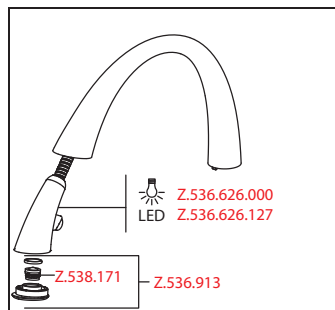

- Covered pull-out spray
  - ergonomic spout alignment, shape and handling
  - SprayClean - easy to clean and actively prevents limescale buildup
  - Neoperl® Cascade®
  - PowerClean - needle spray mode, with automatic diverter reset
  - integrated ON/OFF push-button with automatic shut-off after 30 minutes
  - up to 500 mm pull-out length
- SwivelStop - hose guide, swivelling 270° , limitable to 120°
- EasyLock - a pull-out spray that easily slides back into place
- OptimalSpace - ample space for washing or working
- touch light PRO control unit, maintenance-free
  - up-to-date microprocessor and drive technology
  - tried-and-tested valve technology
  - incl. installation materials
  - designed for wired connection to 1 operating unit (standard)
- Flexible connection hoses 3/8"
- Fastening by means of threaded sleeve M33 x 1.5
- Mounting hole size ø35 mm
- Scope of delivery:
  - Mains receiver 100-240 V / operating voltage 15 V / cable length 900 mm
- To be ordered separately (optional or if necessary):
  - Extension set 1500 mm Z.536.352, comprising: stainless steel hose 1500 mm, 3/8" x 3/8", double nipple, sealing material

Flow rate normal spray 9 l/min (3 bar)
Flow rate needle spray 10 l/min (3 bar)
Acoustic group I