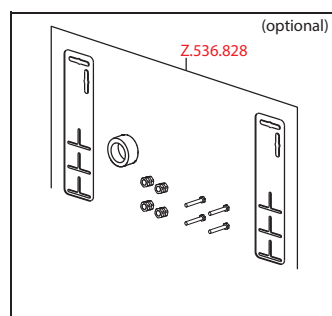

Concealed unit

Concealed unit wall two hole

- Connecting thread 1/2"
- To be ordered separately:
  - Installation kit Z.536.828
- Suitable for:
  - KWC AVA
  - KWC ZOE

Acoustic group I