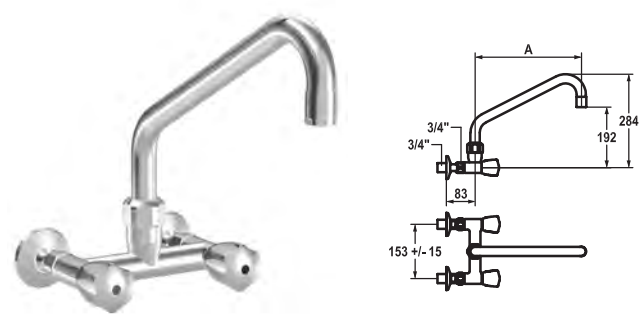

Two-handle mixer • Commercial kitchen

Two-handle mixer

- Pillar 300 mm
- KWC CORONA metal handles, removable
- Automatic outlet draining
- Preassembled socket
- Swivel spout 360°
  - with adjustable gland
  - Jet regulator
- OptimalSpace - ample space for washing or working
- Flat valves M20 x 1.25
  - stainless steel valve seat
- Copper tubes ø15 mm
- Mounting hole size ø62 mm

Flow rate 60 l/min (3 bar)
Acoustic group U