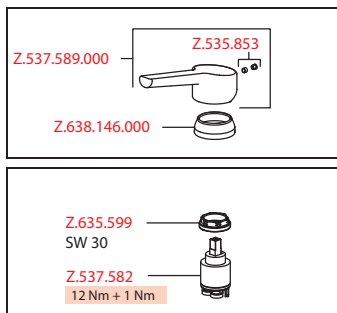

Lever mixer • Kitchen

Lever mixer

- TouchProtect - anti-scald protection thanks to the "double skin" principle
- Pull-out spray
  - SprayClean - easy to clean and actively prevents limescale buildup
  - up to 600 mm pull-out length
  - PowerClean - needle spray mode, with automatic diverter reset
  - hose surface to fit faucet surface
- Hose guide, swivelling 130°
- EasyLock - a pull-out spray that easily slides back into place
- KWC cartridge M 35 H
  - with ceramic discs
  - flow rate and temperature continuously variable
- Flexible connection hoses 3/8"
- Fastening by means of threaded sleeve M33 x 1.5
- Mounting hole size ø35 mm

Flow rate 12 l/min (3 bar)
Acoustic group I