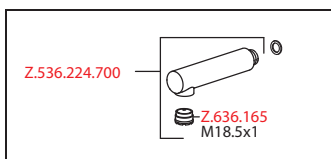

Lever mixer • Kitchen • detachable

Lever mixer

- Detachable for installation below windows - detached 55 mm
- Lever installation only possible on the right side
  - Child safety: cold water flow in lever position towards the front
- gap between wall and centre of mounting hole min. 65 mm
- TouchProtect - anti-scald protection thanks to the "double skin" principle
- Intrinsically safe against backflow
- Pull-out aerator
  - Neoperl® Caché®
  - up to 600 mm pull-out length
  - hose surface to fit faucet surface
- Hose guide, swivelling 360°
- EasyLock - a pull-out spray that easily slides back into place
- OptimalSpace - ample space for washing or working
- KWC cartridge M 35 H
  - with ceramic discs
  - flow rate and temperature continuously variable
- Flexible connection hoses 3/8"
- Fastening by means of threaded sleeve M35 x 1.5 (preassembled socket)
- Mounting hole size ø35 - 37 mm

Flow rate 11 l/min (3 bar)
Acoustic group II