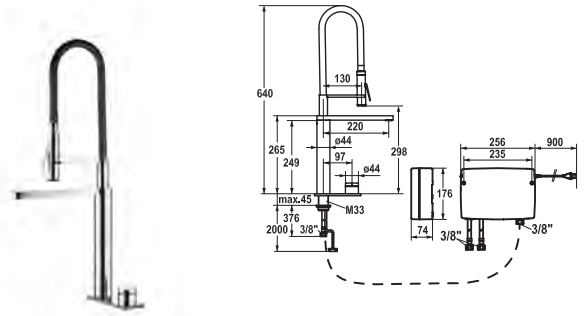

Art.-No.	KWC-No.	FUN
122386	10.651.122.000FL	115.0308.222
all chrome, A 220, flexible connection hoses, mains receiver		

Kitchen • with LED-technology

IntelligentControl - electronic control

- touch light PRO technology
- HighFlex patented spring hose technology
- touch'n'flow 1-2-3
  - 3 preset temperatures and flow rates
- TouchProtect - anti-scald protection thanks to the "double skin" principle
- Microprocessor-control
  - touch'n'flow 1: cold water, 50% flow rate can be individually adjusted and saved
  - touch'n'flow 2: warm water, 50% flow rate can be individually adjusted and saved
  - touch'n'flow 3: hot water, 50% flow rate can be individually adjusted and saved
  - with cleaning programme
  - duration of water flow - safety indication: switch off automatically after 10 minutes
  - temperature limit can be adjusted
  - hot water disinfection (5 minutes) can be adjusted
  - can be restored to factory settings
- EasyLock - a pull-out spray that easily slides back into place
- Swivel spout 360°
  - Neoperl® SLIM®
- Professional spray 360° turn
  - SprayClean - easy to clean and actively prevents limescale buildup
  - PowerClean - needle spray mode
- OptimalSpace - ample space for washing or working
- touch light PRO control unit, maintenance-free
  - up-to-date microprocessor and drive technology
  - tried-and-tested valve technology
  - incl. installation materials
  - designed for wired connection to 1 operating unit (standard) , wireless connection to 1 operating unit (optional)
- Flexible connection hoses 3/8"
- Fastening by means of threaded sleeve M33 x 1.5
- Mounting hole size ø35 mm
- Scope of delivery:
  - Mains receiver 100-240 V / operating voltage 15 V / cable length 900 mm
  - Control unit and wired operating unit / cable length 2000 mm
- To be ordered separately (optional or if necessary):
  - Extension set 1500 mm Z.536.352, comprising: stainless steel hose 1500 mm, 3/8" x 3/8", double nipple, sealing material
  - KWC ONO touch light PRO wireless operating unit Z.536.351.000
- Go to www.kwc.com for comprehensive information on planning, installation and operation, or get in touch with your KWC contact person.

Flow rate 8 l/min (3 bar)
Spray: Flow rate 4 l/min (3 bar)
Acoustic group I