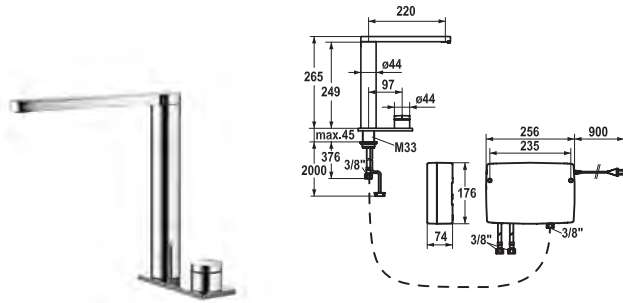

Art.-No.	KWC-No.	FUN
122383	10.651.022.000FL	115.0308.219
all chrome, A 220, flexible connection hoses, mains receiver		

Kitchen • with LED-technology

IntelligentControl - electronic control

- touch light PRO technology
- touch'n'flow 1-2-3
  - 3 preset temperatures and flow rates
- Microprocessor-control
  - touch'n'flow 1: cold water, 50% flow rate can be individually adjusted and saved
  - touch'n'flow 2: warm water, 50% flow rate can be individually adjusted and saved
  - touch'n'flow 3: hot water, 50% flow rate can be individually adjusted and saved
  - with cleaning programme
  - duration of water flow - safety indication: switch off automatically after 10 minutes
  - temperature limit can be adjusted
  - hot water disinfection (5 minutes) can be adjusted
  - can be restored to factory settings
- Swivel spout 360°
  - Neoperl® SLIM®
- OptimalSpace - ample space for washing or working
- touch light PRO control unit, maintenance-free
  - up-to-date microprocessor and drive technology
  - tried-and-tested valve technology
  - incl. installation materials
  - designed for wired connection to 1 operating unit (standard) , wireless connection to 1 operating unit (optional)
- Flexible connection hoses 3/8"
- Fastening by means of threaded sleeve M33 x 1.5
- Mounting hole size ø35 mm
- Scope of delivery:
  - Mains receiver 100-240 V / operating voltage 15 V / cable length 900 mm
  - Control unit and wired operating unit / cable length 2000 mm
- To be ordered separately (optional or if necessary):
  - Extension set 1500 mm Z.536.352, comprising: stainless steel hose 1500 mm, 3/8" x 3/8", double nipple, sealing material
  - KWC ONO touch light PRO wireless operating unit Z.536.351.000
- Go to www.kwc.com for comprehensive information on planning, installation and operation, or get in touch with your KWC contact person.

Flow rate 12 l/min (3 bar)
Acoustic group I