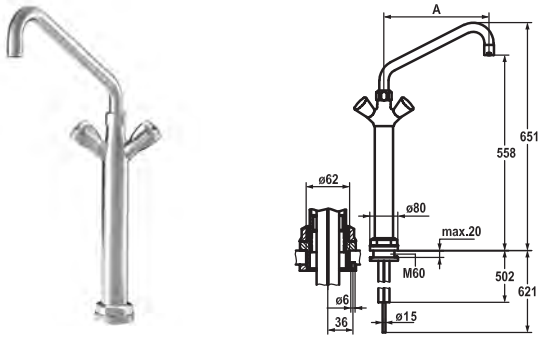

Art.-No.	KWC-No.	FUN
100931	K.24.41.32.000C07	115.0315.622
all chrome, A 300		
100933	K.24.41.34.000C07	115.0315.623
all chrome, A 450		

Two-handle mixer • Commercial kitchen

Two-handle mixer

- Pillar 300 mm
- KWC CORONA metal handles, removable
- Automatic outlet draining
- Preassembled socket
- Swivel spout 360°
  - with adjustable gland
  - Jet regulator
- OptimalSpace - ample space for washing or working
- Flat valves M20 x 1.25
  - stainless steel valve seat
- Copper tubes ø15 mm
- Mounting hole size ø62 mm

Flow rate 60 l/min (3 bar)
Acoustic group U

Art.-No.	KWC-No.	FUN
118403	K.24.42.21.000C86	115.0315.637
all chrome, AD 153 +/- 15 mm, A 300		
118406	K.24.42.24.000C86	115.0315.638
all chrome, AD 153 +/- 15 mm, A 450		

Two-handle mixer • Commercial kitchen

Two-handle mixer

- KWC CORONA metal handles, removable
- Swivel spout
  - with adjustable gland
  - Jet regulator
- OptimalSpace - ample space for washing or working
- Flat valves M20 x 1.25
  - stainless steel valve seat
- Wall connections 3/4" x 3/4", with shut-off valve L 40 eccentric 7.5 mm

Flow rate 120 l/min (3 bar)
Acoustic group U