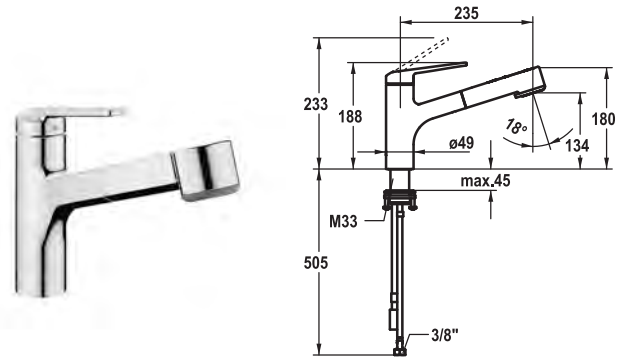

Art.-No.	KWC-No.	FUN
<b>125481</b>	<b>10.661.533.000FL</b>	115.0674.160
all chrome, A 235, flexible connection hoses		

**Lever mixer • Kitchen • Low pressure**

Lever mixer

- TouchProtect - anti-scald protection thanks to the "double skin" principle
- Intrinsically safe against backflow
- Pull-out spray
  - SprayClean - easy to clean and actively prevents limescale buildup
  - up to 600 mm pull-out length
  - TripleClean - Normal, soft, and power stream modes
  - hose surface to fit faucet surface
- Hose guide, swivelling 120°
- EasyLock - a pull-out spray that easily slides back into place
- OptimalSpace - ample space for washing or working
- KWC cartridge M 35 S
  - with ceramic discs
  - flow rate and temperature continuously variable
  - temperature limitation
- Flexible connection hoses 3/8"
- QuickInstallation - Fastening via threaded connection with locking screws
- Mounting hole size ø35 mm