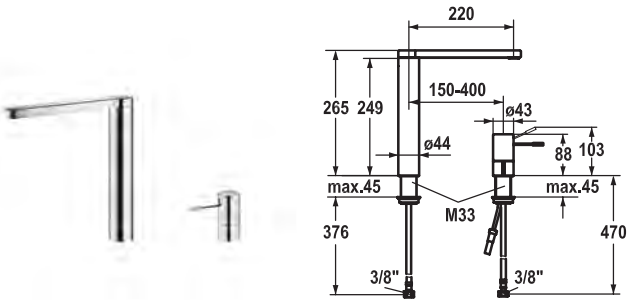

Art.-No.	KWC-No.	FUN
122090	10.152.413.000FL	115.0308.196
all chrome, A 220, flexible connection hoses		

Lever mixer • Kitchen

Lever mixer

- 2-hole
- Lever installation possible on the right or left side
- Surgical-grade hardened stainless steel lever
- Swivel spout 360°
  - Neoperl® SLIM®
- OptimalSpace - ample space for washing or working
- KWC cartridge M 35 H
  - with ceramic discs
  - flow rate and temperature continuously variable
- Flexible connection hoses 3/8"
- Fastening by means of threaded sleeve M33 x 1.5
- Mounting hole size ø35 mm

Flow rate 12 l/min (3 bar)
Acoustic group II

Art.-No.	KWC-No.	FUN
122088	10.152.322.000FL	115.0308.194
all chrome, A 200, flexible connection hoses		

Lever mixer • Kitchen

Lever mixer

- 2-hole
- Lever installation possible on the right or left side
- Surgical-grade hardened stainless steel lever
- TouchProtect - anti-scald protection thanks to the "double skin" principle
- Pull-out aerator covered
  - Neoperl® Caché®
  - hose surface to fit faucet surface
- Hose guide, swivelling 360°
- EasyLock - a pull-out spray that easily slides back into place
- OptimalSpace - ample space for washing or working
- KWC cartridge M 35 H
  - with ceramic discs
  - flow rate and temperature continuously variable
- Flexible connection hoses 3/8"
- Fastening by means of threaded sleeve M33 x 1.5
- Mounting hole size ø35 mm

Flow rate 10 l/min (3 bar)
Acoustic group II