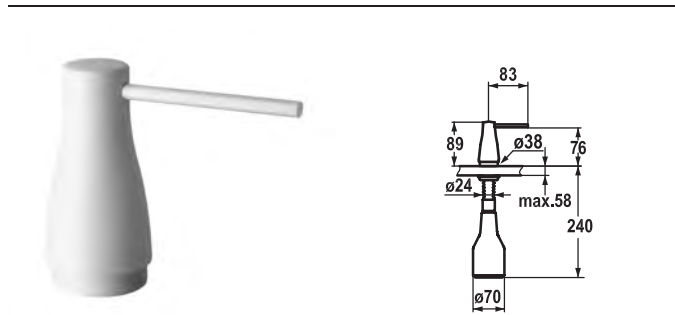

Art.-No.	KWC-No.	FUN
536262	Z.536.063.150	119.0308.348
glacier white		

Soap dispenser KWC EVE

- Easily refillable from top without disassembly
- Mounting hole size $\varnothing 26$ mm
- Scope of delivery:
  - Pump
  - Soap container, filling capacity 350 ml Z.635.713
- To be ordered separately (optional or if necessary):
  - Escutcheon Z.536.291.000 or Z.536.292.700