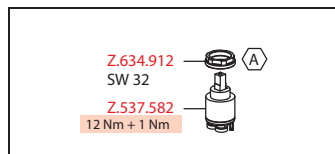

Lever mixer • Kitchen • detachable

Lever mixer

- Detachable for installation below windows - detached 55 mm
- Surgical-grade hardened stainless steel lever
- Intrinsically safe against backflow
- Swivel spout 270°
  - Neoperl® Caché®
- KWC cartridge M 35 H
  - with ceramic discs
  - flow rate and temperature continuously variable
- Flexible connection hoses 3/8"
- Fastening by means of threaded sleeve M35 x 1.5 (preassembled socket)
- Mounting hole size ø35 - 37 mm

Flow rate 11 l/min (3 bar)
Acoustic group I