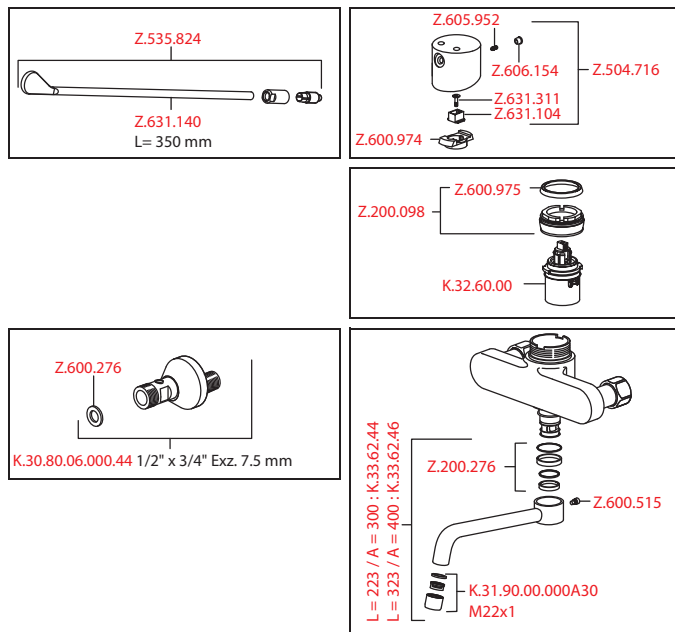

Lever mixer • Commercial kitchen

Lever mixer

- Swivel spout 120°
  - Neoperl® Cascade®
- OptimalSpace - ample space for washing or working
- KWC cartridge L 39 - universal
  - with ceramic discs
  - flow rate and temperature continuously variable
  - temperature and flow rate limitation
- Wall connections 1/2" x 3/4", with shut-off valve L 40 eccentric 7.5 mm

Flow rate 12 l/min (3 bar)
Acoustic group I