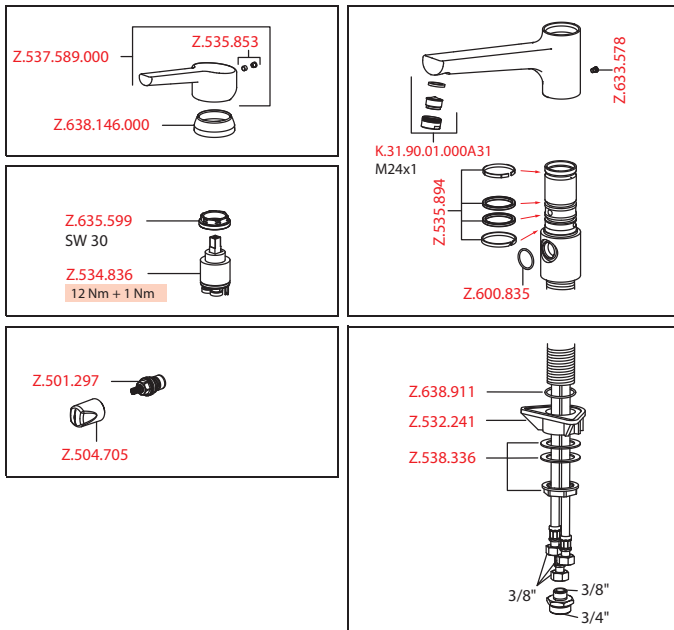

Lever mixer • Kitchen • Integrated shut-off valve

Lever mixer

- Default shut-off valve position
- Swivel spout 160°
  - Neoperl® Cascade®
- KWC cartridge M 35 H
  - with ceramic discs
  - flow rate and temperature continuously variable
- Flexible connection hoses 3/8"
- Fastening by means of threaded sleeve M33 x 1.5
- Mounting hole size ø35 mm

Flow rate 12 l/min (3 bar)
Acoustic group II