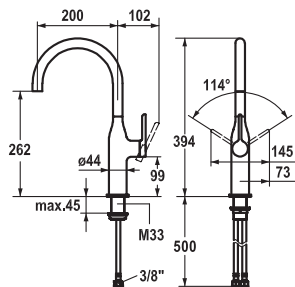

Art.-No.	KWC-No.	FUN
122286	10.261.012.000FL	115.0308.212
all chrome, A 200, flexible connection hoses		

Lever mixer • Kitchen

Lever mixer

- Lever installation possible on the right or left side
- Swivel spout 160°
  - Neoperl® Caché®
- OptimalSpace - ample space for washing or working
- KWC cartridge S 25
  - with ceramic discs
  - flow rate and temperature continuously variable
- Flexible connection hoses 3/8"
- Fastening by means of threaded sleeve M33 x 1.5
- Mounting hole size ø35 mm

Flow rate 12 l/min (3 bar)
Acoustic group I