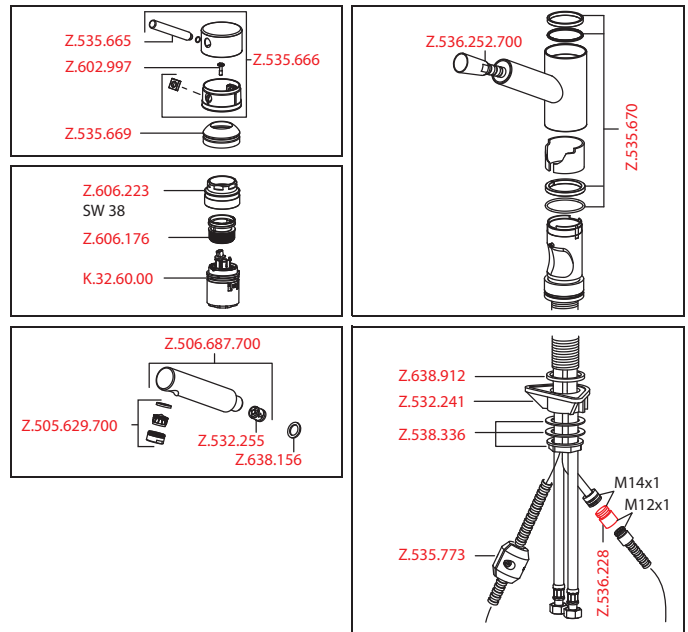

Lever mixer • Kitchen

Lever mixer

- TouchProtect - anti-scald protection thanks to the "double skin" principle
- Pull-out aerator
  - Neoperl® Cascade®
  - up to 700 mm pull-out length
  - hose surface to fit faucet surface
- Hose guide, swivelling 130°
- EasyLock - a pull-out spray that easily slides back into place
- KWC cartridge L 39 - universal
  - with ceramic discs
  - flow rate and temperature continuously variable
  - temperature and flow rate limitation
- Flexible connection hoses 3/8"
- Fastening by means of threaded sleeve M33 x 1.5
- Mounting hole size ø35 mm

Flow rate 12 l/min (3 bar)
Acoustic group I