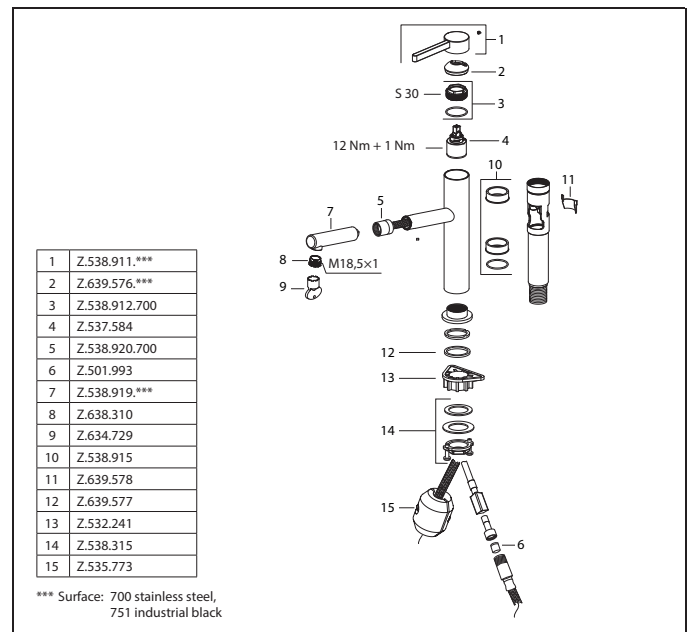

Flow rate 6 l/min (3 bar)
Acoustic group I