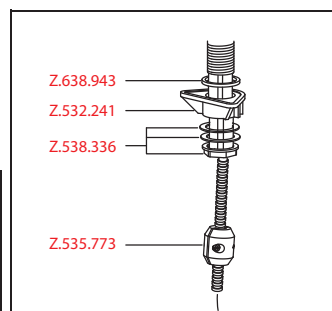

- Covered pull-out spray
  - ergonomic spout alignment, shape and handling
  - SprayClean - easy to clean and actively prevents limescale buildup
  - Neoperl® Cascade®
  - PowerClean - needle spray mode, with automatic diverter reset
  - integrated ON/OFF push-button with automatic shut-off after 30 minutes
  - up to 500 mm pull-out length
  - hose surface to fit faucet surface
- SwivelStop - hose guide, swivelling 270°, limitable to 120°
- EasyLock - a pull-out spray that easily slides back into place
- OptimalSpace - ample space for washing or working
- touch light PRO control unit, maintenance-free
  - up-to-date microprocessor and drive technology
  - tried-and-tested valve technology
  - incl. installation materials
  - designed for wired connection to 1 operating unit (standard)
- Flexible connection hoses 3/8"
- Fastening by means of threaded sleeve M33 x 1.5
- Mounting hole size ø35 mm
- Scope of delivery:
  - Mains receiver 100-240 V / operating voltage 15 V / cable length 900 mm
- To be ordered separately (optional or if necessary):
  - Extension set 1500 mm Z.536.352, comprising: stainless steel hose 1500 mm, 3/8" x 3/8", double nipple, sealing material

Flow rate normal spray 9 l/min (3 bar)
Flow rate needle spray 10 l/min (3 bar)
Acoustic group I