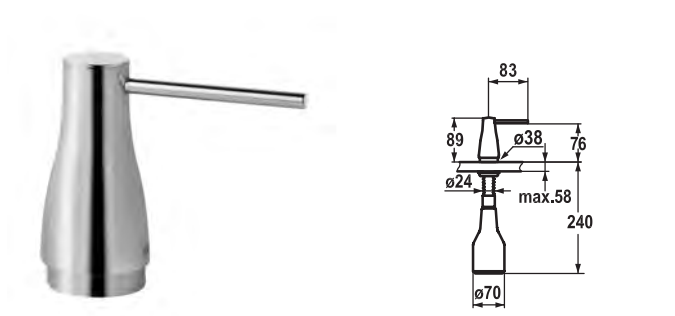

Art.-No.	KWC-No.	FUN
536063	Z.536.063.000	119.0307.870
all chrome		
536064	Z.536.063.700	119.0307.901
stainless steel		

Soap dispenser KWC EVE

- Easily refillable from top without disassembly
- Mounting hole size $\varnothing 26$ mm
- Scope of delivery:
  - Pump
  - Soap container, filling capacity 350 ml Z.635.713
- To be ordered separately (optional or if necessary):
  - Escutcheon Z.536.291.000 or Z.536.292.700