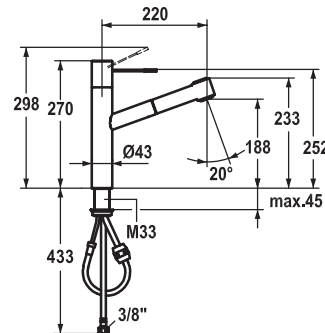

Lever mixer • Kitchen

Lever mixer

- Surgical-grade hardened stainless steel lever
- TouchProtect - anti-scald protection thanks to the "double skin" principle
- Pull-out aerator
  - Neoperl® Cascade®
  - up to 700 mm pull-out length
  - hose surface to fit faucet surface
- Hose guide, swivelling 105°
- EasyLock - a pull-out spray that easily slides back into place
- KWC cartridge M 35 H
  - with ceramic discs
  - flow rate and temperature continuously variable
- Flexible connection hoses 3/8"
- Fastening by means of threaded sleeve M33 x 1.5
- Mounting hole size Ø35 mm

Flow rate 10 l/min (3 bar)
Acoustic group I