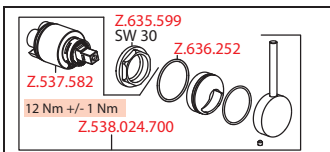

Lever mixer • Kitchen • detachable

Lever mixer

- Detachable for installation below windows - detached 55 mm
- Lever installation only possible on the right side
  - Child safety: cold water flow in lever position towards the front
- gap between wall and centre of mounting hole min. 65 mm
- Intrinsically safe against backflow
- Swivel spout 125°, extensible to 360°
  - Neoperl® Caché®
- OptimalSpace - ample space for washing or working
- KWC cartridge M 35 H
  - with ceramic discs
  - flow rate and temperature continuously variable
- Flexible connection hoses 3/8"
- Fastening by means of threaded sleeve M35 x 1.5 (preassembled socket)
- Mounting hole size ø35 - 37 mm

Flow rate 12 l/min (3 bar)
Acoustic group II