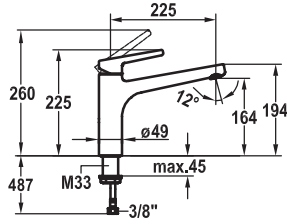

Art.-No.	KWC-No.	FUN
123952	10.171.023.000FL	115.0480.418
all chrome, A 225, flexible connection hoses