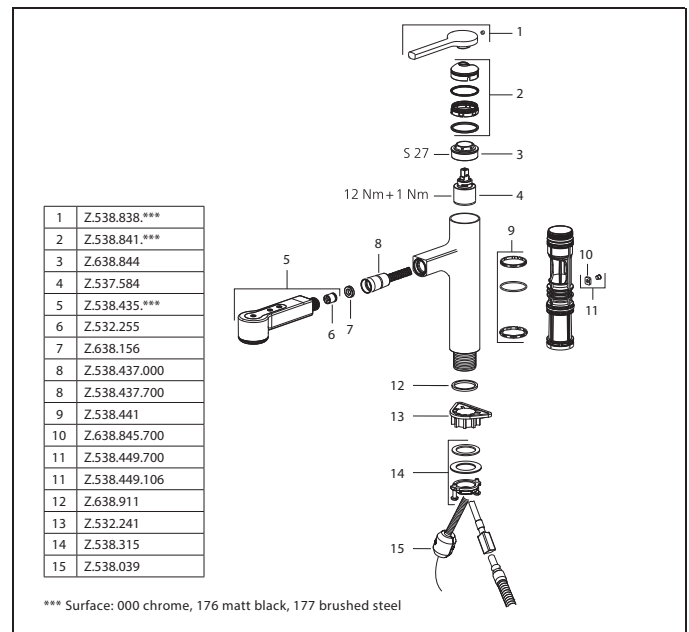

**NEW**  
Coming soon

Acoustic group I

Spray outlet: Flow rate 11 l/min (3 bar)

Flow rate normal spray 8 l/min (3 bar)

Flow rate needle spray 9 l/min (3 bar)

Acoustic group I

Art.-No. **125371** KWC-No. **10.461.012.176FL** FUN  
 matt black, A 220, flexible connection hoses