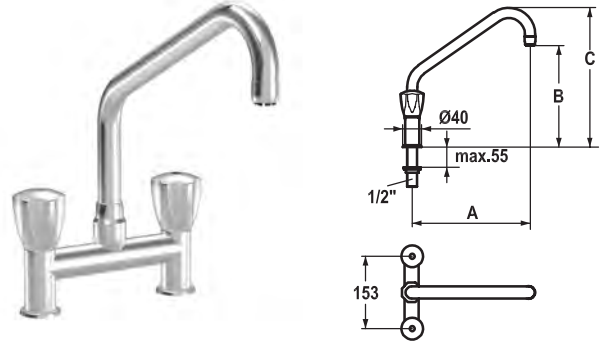

Art.-No.	KWC-No.	FUN
105829	K.24.42.K1.000C34	115.0315.632
all chrome, AD 153, A 250, B 215, C 297		
105826	K.24.42.K3.000C34	115.0315.630
all chrome, AD 153, A 250, B 310, C 392		
105828	K.24.42.K5.000C34	115.0315.631
all chrome, AD 153, A 350, B 215, C 297		

Two-handle mixer • Commercial kitchen

Two-handle mixer

- KWC CORONA metal handles, removable
- Swivel spout 180°
  - Jet regulator
- OptimalSpace - ample space for washing or working
- Flat valves M20 x 1.25
  - stainless steel valve seat
- Connecting thread 1/2"
- Mounting hole size ø22 mm

Flow rate 88 l/min (3 bar)
Acoustic group U

A 250 K.33.42.K1	A 350 K.33.42.K5
A 250 K.33.42.K3	
Z.503.009	Z.503.008