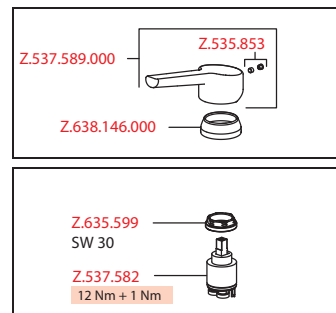

Flow rate normal spray 11 l/min (3 bar)
Flow rate needle spray 11 l/min (3 bar)
Acoustic group I