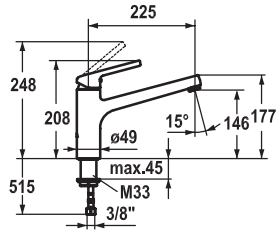

Art.-No.	KWC-No.	FUN
123818	10.441.023.000FL	115.0457.304
all chrome, A 225, flexible connection hoses		

Lever mixer • Kitchen

Lever mixer

- Swivel spout 160°
  - Neoperl® Cascade®
- KWC cartridge M 35
  - with ceramic discs
  - flow rate and temperature continuously variable
- Flexible connection hoses 3/8"
- Fastening by means of threaded sleeve M33 x 1.5
- Mounting hole size ø35 mm

Flow rate normal spray 11 l/min (3 bar)
Flow rate 12 l/min (3 bar)
Acoustic group I

Art.-No.	KWC-No.	FUN
123820	10.441.033.000FL	115.0457.309
all chrome, A 220, flexible connection hoses		

Lever mixer • Kitchen

Lever mixer

- TouchProtect - anti-scald protection thanks to the "double skin" principle
- Pull-out spray
  - SprayClean - easy to clean and actively prevents limescale buildup
  - up to 600 mm pull-out length
  - PowerClean - needle spray mode, with automatic diverter reset
  - QuickConnect - Simple hose connection system
- Hose guide, swivelling 130°
- EasyLock - a pull-out spray that easily slides back into place
- KWC cartridge M 35
  - with ceramic discs
  - flow rate and temperature continuously variable
- Flexible connection hoses 3/8"
- Fastening by means of threaded sleeve M33 x 1.5
- Mounting hole size ø35 mm

Flow rate normal spray 10 l/min (3 bar)
Flow rate needle spray 10 l/min (3 bar)
Acoustic group II