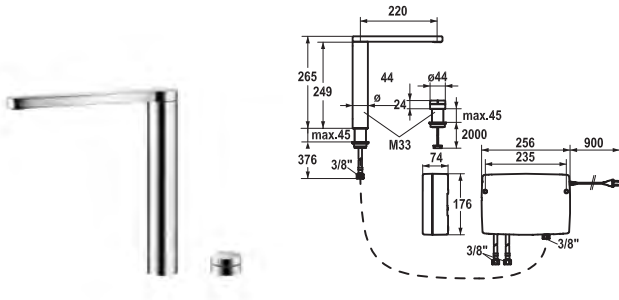

Art.-No.	KWC-No.	FUN
122381	10.652.012.000FL	115.0308.217
all chrome, A 220, flexible connection hoses, mains receiver		

Kitchen • with LED-technology

IntelligentControl - electronic control

- touch light PRO technology
- touch'n'flow 1-2-3
  - 3 preset temperatures and flow rates
- 2-hole
- Microprocessor-control
  - touch'n'flow 1: cold water, 50% flow rate can be individually adjusted and saved
  - touch'n'flow 2: warm water, 50% flow rate can be individually adjusted and saved
  - touch'n'flow 3: hot water, 50% flow rate can be individually adjusted and saved
  - with cleaning programme
  - duration of water flow - safety indication: switch off automatically after 10 minutes
  - temperature limit can be adjusted
  - hot water disinfection (5 minutes) can be adjusted
  - can be restored to factory settings
- Swivel spout 360°
  - Neoperl® SLIM®
- OptimalSpace - ample space for washing or working
- touch light PRO control unit, maintenance-free
  - up-to-date microprocessor and drive technology
  - tried-and-tested valve technology
  - incl. installation materials
  - designed for wired connection to 1 operating unit (standard) , wireless connection to 1 operating unit (optional)
- Flexible connection hoses 3/8"
- Fastening by means of threaded sleeve M33 x 1.5
- Mounting hole size $\varnothing 35$ mm
- Scope of delivery:
  - Mains receiver 100-240 V / operating voltage 15 V / cable length 900 mm
  - Control unit and wired operating unit / cable length 2000 mm
- To be ordered separately (optional or if necessary):
  - Extension set 1500 mm Z.536.352, comprising: stainless steel hose 1500 mm, 3/8" x 3/8", double nipple, sealing material
  - KWC ONO touch light PRO wireless operating unit Z.536.351.000
- Go to www.kwc.com for comprehensive information on planning, installation and operation, or get in touch with your KWC contact person.

Flow rate 12 l/min (3 bar)
Acoustic group I