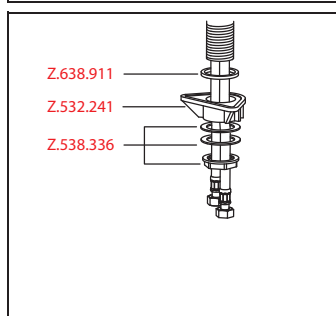

Lever mixer • Kitchen

Lever mixer

- TouchProtect - anti-scald protection thanks to the "double skin" principle
- Pull-out spray
  - SprayClean - easy to clean and actively prevents limescale buildup
  - up to 600 mm pull-out length
  - PowerClean - needle spray mode, with automatic diverter reset
  - hose surface to fit faucet surface
- Hose guide, swivelling 130°
- EasyLock - a pull-out spray that easily slides back into place
- KWC cartridge M 35 H
  - with ceramic discs
  - flow rate and temperature continuously variable
- Flexible connection hoses 3/8"
- Fastening by means of threaded sleeve M33 x 1.5
- Mounting hole size ø35 mm

Flow rate 12 l/min (3 bar)
Acoustic group I