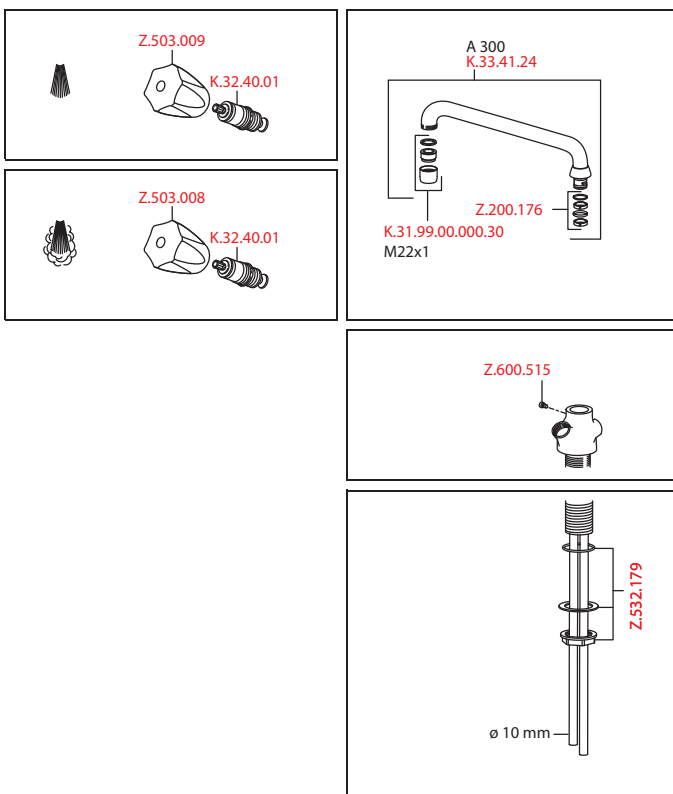

Two-handle mixer • Commercial kitchen

Two-handle mixer

- KWC CORONA metal handles, removable
- Swivel spout 160°
  - Jet regulator
- Flat valves M20 x 1.25
  - stainless steel valve seat
- Copper tubes ø10 mm
- Fastening by means of threaded sleeve M33 x 1.5
- Mounting hole size ø35 mm

Flow rate 60 l/min (3 bar)
Acoustic group U