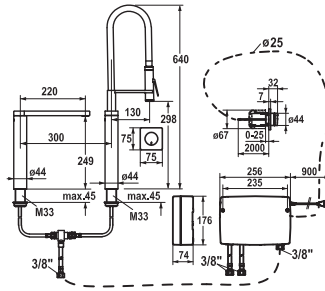

Art.-No.	KWC-No.	FUN
122385	10.652.132.000FL	115.0308.221
all chrome, A 220, flexible connection hoses, mains receiver		
636183	Z.636.183	112.0308.152
Concealed unit		

Kitchen • with LED-technology

IntelligentControl - electronic control

- touch light PRO technology
- HighFlex patented spring hose technology
- touch'n'flow 1-2-3
  - 3 preset temperatures and flow rates
- 2-hole
- TouchProtect - anti-scald protection thanks to the "double skin" principle
- Microprocessor-control
  - touch'n'flow 1: cold water, 50% flow rate can be individually adjusted and saved
  - touch'n'flow 2: warm water, 50% flow rate can be individually adjusted and saved
  - touch'n'flow 3: hot water, 50% flow rate can be individually adjusted and saved
  - with cleaning programme
  - duration of water flow - safety indication: switch off automatically after 10 minutes
  - temperature limit can be adjusted
  - hot water disinfection (5 minutes) can be adjusted
  - can be restored to factory settings
- EasyLock - a pull-out spray that easily slides back into place
- Swivel spout 360°
  - Neoperl® SLIM®
- Professional spray 360° turn
  - SprayClean - easy to clean and actively prevents limescale buildup
  - PowerClean - needle spray mode
- OptimalSpace - ample space for washing or working
- touch light PRO control unit, maintenance-free
  - up-to-date microprocessor and drive technology
  - tried-and-tested valve technology
  - incl. installation materials
  - designed for wired connection to 1 operating unit (standard) , wireless connection to 1 operating unit (optional)
- Flexible connection hoses 3/8"
- Fastening by means of threaded sleeve M33 x 1.5
- Mounting hole size ø35 mm

- Scope of delivery:
  - Mains receiver 100-240 V / operating voltage 15 V / cable length 900 mm
  - Control unit and wired operating unit / cable length 2000 mm
- To be ordered separately:
  - Rough in for operating unit Z.636.183
- To be ordered separately (optional or if necessary):
  - Extension set 1500 mm Z.536.352, comprising: stainless steel hose 1500 mm, 3/8" x 3/8", double nipple, sealing material
  - KWC ONO touch light PRO wireless operating unit Z.536.351.000
- Go to www.kwc.com for comprehensive information on planning, installation and operation, or get in touch with your KWC contact person.

Flow rate 9 l/min (3 bar)

Spray: Flow rate 4 l/min (3 bar)

Acoustic group I