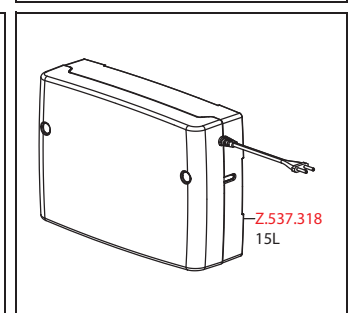

- Covered pull-out spray
  - ergonomic spout alignment, shape and handling
  - SprayClean - easy to clean and actively prevents limescale buildup
  - Neoperl® Cascade®
  - PowerClean - needle spray mode, with automatic diverter reset
  - integrated ON/OFF push-button with automatic shut-off after 30 minutes
  - up to 500 mm pull-out length
- SwivelStop - hose guide, swivelling 270° , limitable to 120°
- EasyLock - a pull-out spray that easily slides back into place
- OptimalSpace - ample space for washing or working
- touch light PRO control unit, maintenance-free
  - up-to-date microprocessor and drive technology
  - tried-and-tested valve technology
  - incl. installation materials
  - designed for wired connection to 1 operating unit (standard)
- Flexible connection hoses 3/8"
- Fastening by means of threaded sleeve M33 x 1.5
- Mounting hole size ø35 mm
- Scope of delivery:
  - Mains receiver 100-240 V / operating voltage 15 V / cable length 900 mm
- To be ordered separately (optional or if necessary):
  - Extension set 1500 mm Z.536.352, comprising: stainless steel hose 1500 mm, 3/8" x 3/8", double nipple, sealing material

Flow rate normal spray 9 l/min (3 bar)
Flow rate needle spray 10 l/min (3 bar)
Acoustic group I