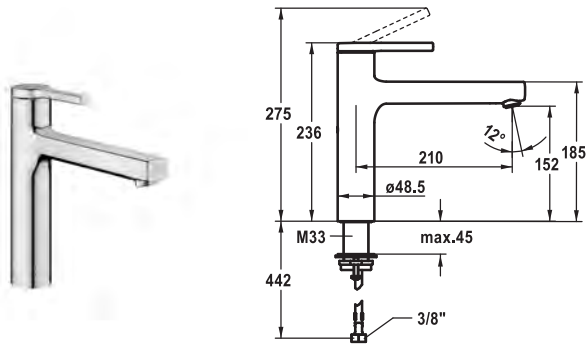

Art.-No.	KWC-No.	FUN
125361	10.461.022.000FL	
all chrome, A 210, flexible connection hoses