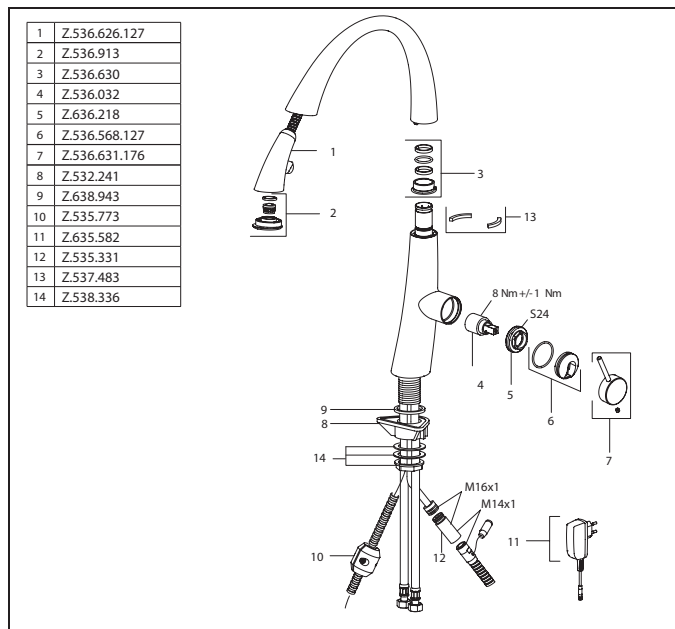

Lever mixer • Kitchen • with LEDShine

Lever mixer

- Lever installation only possible on the right side
  - Child safety: cold water flow in lever position towards the front
- gap between wall and centre of mounting hole min. 42 mm
- TouchProtect - anti-scald protection thanks to the “double skin” principle
- Covered pull-out spray
  - ergonomic spout alignment, shape and handling
  - SprayClean - easy to clean and actively prevents limescale buildup
  - Neoperl® Cascade®
  - PowerClean - needle spray mode, with automatic diverter reset
  - integrated ON/OFF push-button with automatic shut-off after 30 minutes
  - up to 500 mm pull-out length

- SwivelStop - hose guide, swivelling 270°, limitable to 120°
- EasyLock - a pull-out spray that easily slides back into place
- OptimalSpace - ample space for washing or working
- KWC cartridge S 25
  - with ceramic discs
  - flow rate and temperature continuously variable
- Flexible connection hoses 3/8"
- Fastening by means of threaded sleeve M33 x 1.5
- Mounting hole size ø35 mm
- Scope of delivery:
  - Mains receiver 100-240 V / operating voltage 6.75 V / cable length 1100 mm

Flow rate normal spray 8 l/min (3 bar)
Flow rate needle spray 9 l/min (3 bar)
Acoustic group II