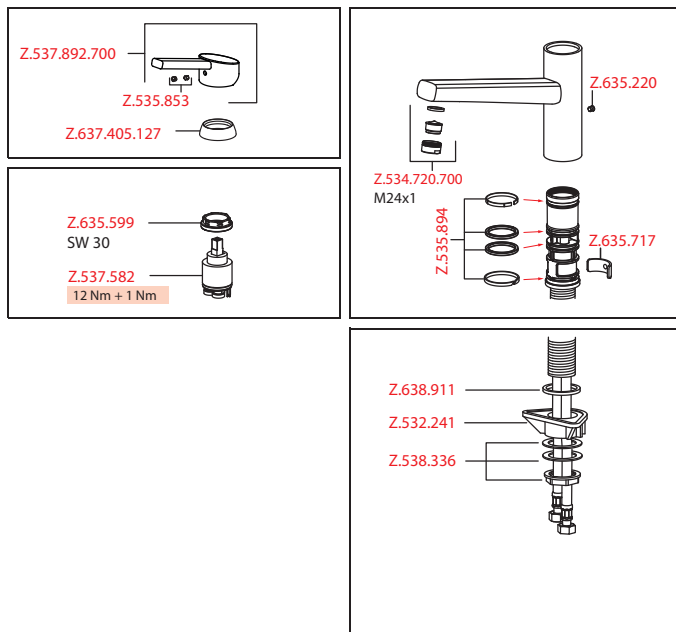

Lever mixer • Kitchen

Lever mixer

- Swivel spout 160°
  - Neoperl® Cascade®
- KWC cartridge M 35
  - with ceramic discs
  - flow rate and temperature continuously variable
- Flexible connection hoses 3/8"
- Fastening by means of threaded sleeve M33 x 1.5
- Mounting hole size ø35 mm

Flow rate normal spray 11 l/min (3 bar)
Flow rate 12 l/min (3 bar)
Acoustic group I