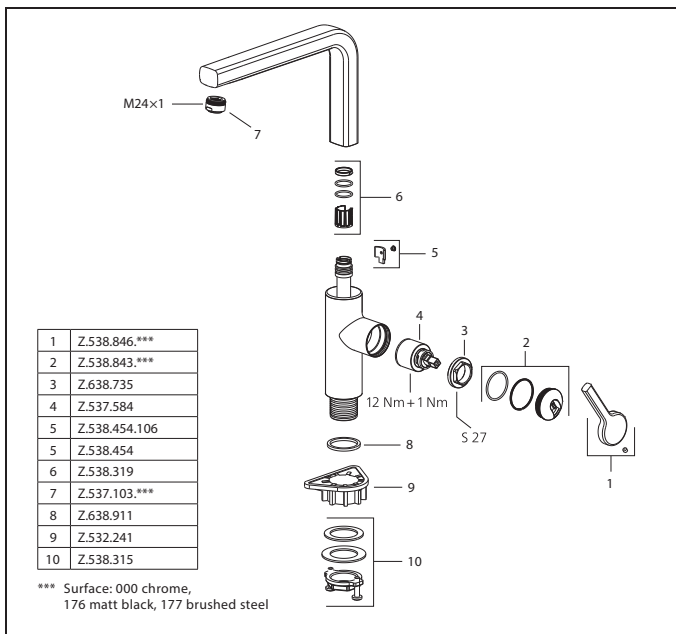

Lever mixer • Kitchen

Lever mixer

- Lever installation only possible on the right side
  - Child safety: cold water flow in lever position towards the front
- gap between wall and centre of mounting hole min. 20 mm
- TouchProtect - anti-scald protection thanks to the "double skin" principle
- Intrinsically safe against backflow
- Pull-out spray
  - SprayClean - easy to clean and actively prevents limescale buildup
  - up to 600 mm pull-out length
  - TripleClean - Normal, soft, and power stream modes
  - hose surface to fit faucet surface
  - QuickConnect - Simple hose connection system
- Hose guide, swivelling 150°
- EasyLock - a pull-out spray that easily slides back into place
- OptimalSpace - ample space for washing or working
- KWC cartridge M 35 S
  - with ceramic discs
  - flow rate and temperature continuously variable
  - temperature limitation
- Flexible connection hoses 3/8"
- QuickInstallation - Fastening via threaded connection with locking screws
- Mounting hole size ø35 mm
- To be ordered separately (optional or if necessary):
  - Swivel range limited to 120°, Z.538.320

Acoustic group I
Spray outlet: Flow rate 12 l/min (3 bar)