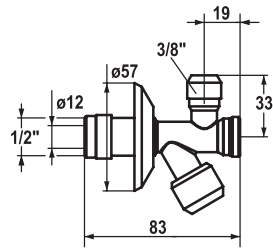

Art.-No.	KWC-No.	FUN
536576	Z.536.576.000	112.0315.872
all chrome		

Shut-off valve

Shut-off valve with filter

- Connecting thread 1/2"
- Compression fitting length compensation for copper tube