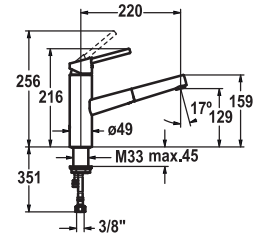

Lever mixer • Kitchen

Lever mixer

- Swivel spout 160°
  - Neoperl® Cascade®
- KWC cartridge M 35
  - with ceramic discs
  - flow rate and temperature continuously variable
- Flexible connection hoses 3/8"
- Fastening by means of threaded sleeve M33 x 1.5
- Mounting hole size ø35 mm

Flow rate normal spray 11 l/min (3 bar)
Flow rate 12 l/min (3 bar)
Acoustic group I