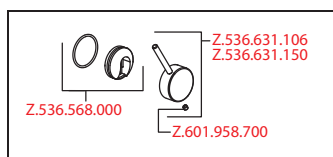

Lever mixer • Kitchen • with LEDShine

Lever mixer

- Lever installation only possible on the right side
  - Child safety: cold water flow in lever position towards the front
- gap between wall and centre of mounting hole min. 42 mm
- TouchProtect - anti-scald protection thanks to the “double skin” principle
- Covered pull-out spray
  - ergonomic spout alignment, shape and handling
  - SprayClean - easy to clean and actively prevents limescale buildup
  - Neoperl® Cascade®
  - PowerClean - needle spray mode, with automatic diverter reset
  - integrated ON/OFF push-button with automatic shut-off after 30 minutes
  - up to 500 mm pull-out length

- SwivelStop - hose guide, swivelling 270°, limitable to 120°
- EasyLock - a pull-out spray that easily slides back into place
- OptimalSpace - ample space for washing or working
- KWC cartridge S 25
  - with ceramic discs
  - flow rate and temperature continuously variable
- Flexible connection hoses 3/8"
- Fastening by means of threaded sleeve M33 x 1.5
- Mounting hole size ø35 mm
- Scope of delivery:
  - Mains receiver 100-240 V / operating voltage 6.75 V / cable length 1100 mm

Flow rate normal spray 8 l/min (3 bar)
Flow rate needle spray 9 l/min (3 bar)
Acoustic group II