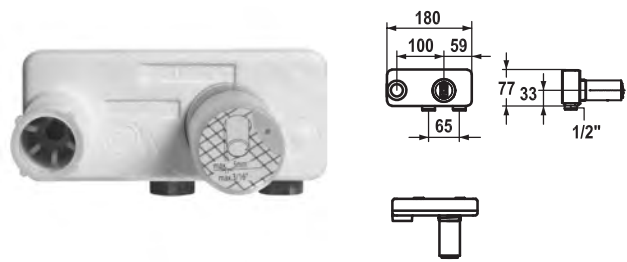

Art.-No.	KWC-No.	FUN
124315	39.001.401.931	112.0521.689
931 roh, Concealed unit		

Concealed unit

Concealed unit wall two hole

- Connecting thread 1/2"
- To be ordered separately:
  - Installation kit Z.536.828
- Suitable for:
  - KWC DOMO 6.0
  - KWC ELLA
  - KWC BEVO