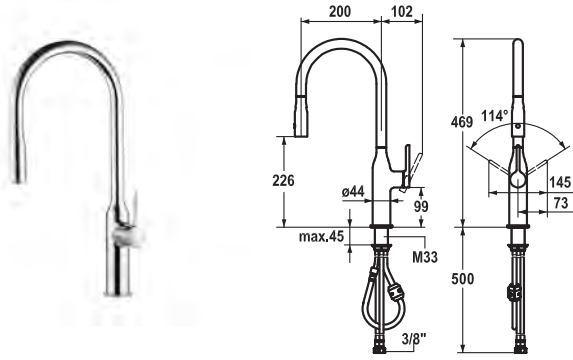

Art.-No.	KWC-No.	FUN
122282	10.261.002.000FL	115.0308.210
all chrome, A 200, flexible connection hoses		

Lever mixer • Kitchen

Lever mixer

- Lever installation possible on the right or left side
- TouchProtect - anti-scald protection thanks to the "double skin" principle
- Pull-out spray 360° turn
  - SprayClean - easy to clean and actively prevents limescale buildup
  - Neoperl® Caché®
  - PowerClean - needle spray mode, with automatic diverter reset
  - up to 500 mm pull-out length
  - hose surface to fit faucet surface
- Hose guide, swivelling 360°
- EasyLock - a pull-out spray that easily slides back into place
- OptimalSpace - ample space for washing or working
- KWC cartridge S 25
  - with ceramic discs
  - flow rate and temperature continuously variable
- Flexible connection hoses 3/8"
- Fastening by means of threaded sleeve M33 x 1.5
- Mounting hole size ø35 mm

Flow rate normal spray 7 l/min (3 bar)
Flow rate needle spray 6 l/min (3 bar)
Acoustic group I

Art.-No.	KWC-No.	FUN
122280	10.261.432.000FL	115.0308.209
all chrome, A 200, flexible connection hoses		

Lever mixer • Kitchen

Lever mixer

- HighFlex patented spring hose technology
- Lever installation possible on the right or left side
- TouchProtect - anti-scald protection thanks to the "double skin" principle
- Spray 360° turn
  - SprayClean - easy to clean and actively prevents limescale buildup
  - Neoperl® Caché®
  - PowerClean - needle spray mode, with automatic diverter reset
- EasyLock - a pull-out spray that easily slides back into place
- Swivel spout 360°
- OptimalSpace - ample space for washing or working
- KWC cartridge S 25
  - with ceramic discs
  - flow rate and temperature continuously variable
- Flexible connection hoses 3/8"
- Fastening by means of threaded sleeve M33 x 1.5
- Mounting hole size ø35 mm