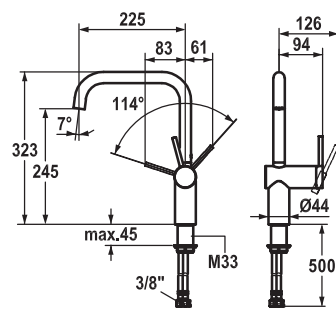

Lever mixer • Kitchen

Lever mixer

- Lever installation only possible on the right side
  - Child safety: cold water flow in lever position towards the front
- gap between wall and centre of mounting hole min. 60 mm
- Swivel spout 125°, extensible to 360°
  - Neoperl® Caché®
- OptimalSpace - ample space for washing or working
- KWC cartridge M 35 H
  - with ceramic discs
  - flow rate and temperature continuously variable
- Flexible connection hoses 3/8"
- Fastening by means of threaded sleeve M33 x 1.5
- Mounting hole size ø35 mm

Flow rate 11 l/min (3 bar)
Acoustic group II