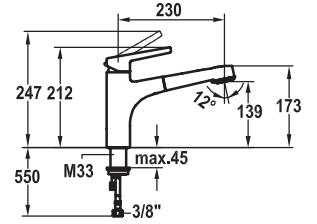

Art.-No.	KWC-No.	FUN
123952	10.171.023.000FL	115.0480.418
all chrome, A 225, flexible connection hoses		

Art.-No.	KWC-No.	FUN
123959	10.171.033.000FL	115.0480.633
all chrome, A 230, flexible connection hoses		

Lever mixer • Kitchen

Lever mixer

- Swivel spout 160°
  - Neoperl® Cascade®
- KWC cartridge M 35 H
  - with ceramic discs
  - flow rate and temperature continuously variable
- Flexible connection hoses 3/8"
- Fastening by means of threaded sleeve M33 x 1.5
- Mounting hole size ø35 mm

Lever mixer • Kitchen

Lever mixer

- TouchProtect - anti-scald protection thanks to the "double skin" principle
- Pull-out spray
  - SprayClean - easy to clean and actively prevents limescale buildup
  - up to 600 mm pull-out length
  - PowerClean - needle spray mode, with automatic diverter reset
  - hose surface to fit faucet surface
- Hose guide, swivelling 130°
- EasyLock - a pull-out spray that easily slides back into place
- KWC cartridge M 35 H
  - with ceramic discs
  - flow rate and temperature continuously variable
- Flexible connection hoses 3/8"
- Fastening by means of threaded sleeve M33 x 1.5
- Mounting hole size ø35 mm

Flow rate 12 l/min (3 bar)
Acoustic group I

Flow rate normal spray 11 l/min (3 bar)
Flow rate needle spray 11 l/min (3 bar)
Acoustic group I