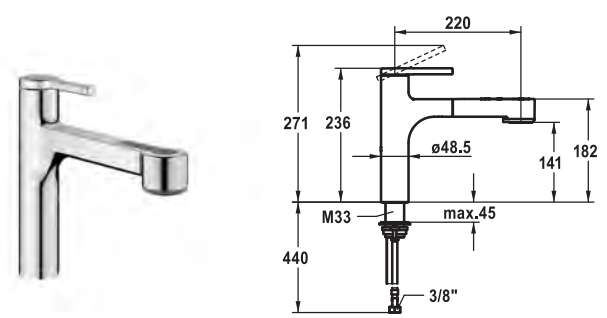

Art.-No.	KWC-No.	FUN
125361	10.461.022.000FL	
all chrome, A 210, flexible connection hoses		

Art.-No.	KWC-No.	FUN
125364	10.461.032.000FL	
all chrome, A 220, flexible connection hoses		

Lever mixer • Kitchen

Lever mixer

- Swivel spout 150°
  - Neoperl® Cascade® SLC
- KWC cartridge M 35 S
  - with ceramic discs
  - flow rate and temperature continuously variable
  - temperature limitation
- Flexible connection hoses 3/8"
- QuickInstallation - Fastening via threaded connection with locking screws
- Mounting hole size 435 mm

Lever mixer • Kitchen

Lever mixer

- TouchProtect - anti-scald protection thanks to the "double skin" principle
- Intrinsically safe against backflow
- Pull-out spray
  - SprayClean - easy to clean and actively prevents limescale buildup
  - up to 600 mm pull-out length
  - TripleClean - Normal, soft, and power stream modes
  - hose surface to fit faucet surface
  - QuickConnect - Simple hose connection system
- Hose guide, swivelling 120°
- EasyLock - a pull-out spray that easily slides back into place
- KWC cartridge M 35 S
  - with ceramic discs
  - flow rate and temperature continuously variable
  - temperature limitation
- Flexible connection hoses 3/8"
- QuickInstallation - Fastening via threaded connection with locking screws
- Mounting hole size 435 mm

Acoustic group I

Spray outlet: Flow rate 11 l/min (3 bar)

Flow rate normal spray 8 l/min (3 bar)

Flow rate needle spray 9 l/min (3 bar)

Acoustic group I