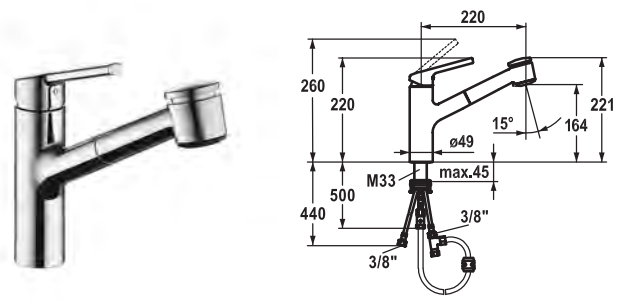

Lever mixer • Kitchen • Low pressure

Lever mixer

- Swivel spout 160°
  - Neoperl® Cascade®
- KWC cartridge M 35
  - with ceramic discs
  - flow rate and temperature continuously variable
- Flexible connection hoses 3/8"
- QuickInstallation - Fastening via threaded connection with locking screws
- Mounting hole size ø35 mm

Flow rate 6 l/min (3 bar)
Acoustic group I