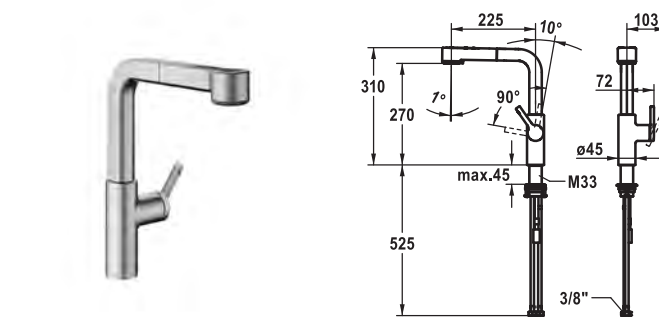

Art.-No. **KWC-No.** **FUN**
125372 **10.461.012.177FL**
brushed steel, A 220, flexible connection hoses

Lever mixer • Kitchen

Lever mixer

- Lever installation only possible on the right side
  - Child safety: cold water flow in lever position towards the front
- gap between wall and centre of mounting hole min. 20 mm
- SwivelStop - swivel spout 150°, extensible to 360°
  - Neoperl® Cascade® SLC
- OptimalSpace - ample space for washing or working
- KWC cartridge M 35 S
  - with ceramic discs
  - flow rate and temperature continuously variable
  - temperature limitation
- Flexible connection hoses 3/8"
- QuickInstallation - Fastening via threaded connection with locking screws
- Mounting hole size ø35 mm
- To be ordered separately (optional or if necessary):
  - Swivel range limited to 120°, Z.538.320

Art.-No. **KWC-No.** **FUN**
125375 **10.461.002.177FL**
brushed steel, A 225, flexible connection hoses

Lever mixer • Kitchen

Lever mixer