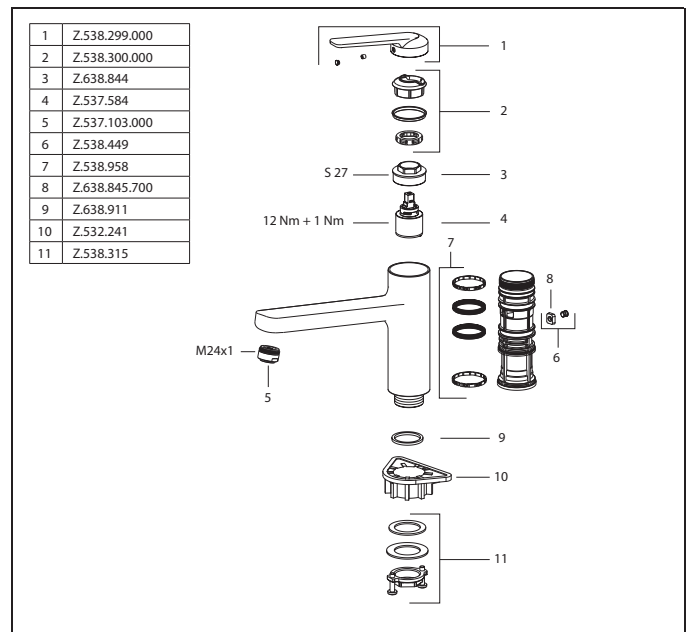

Flow rate 12 l/min (3 bar)
Acoustic group I