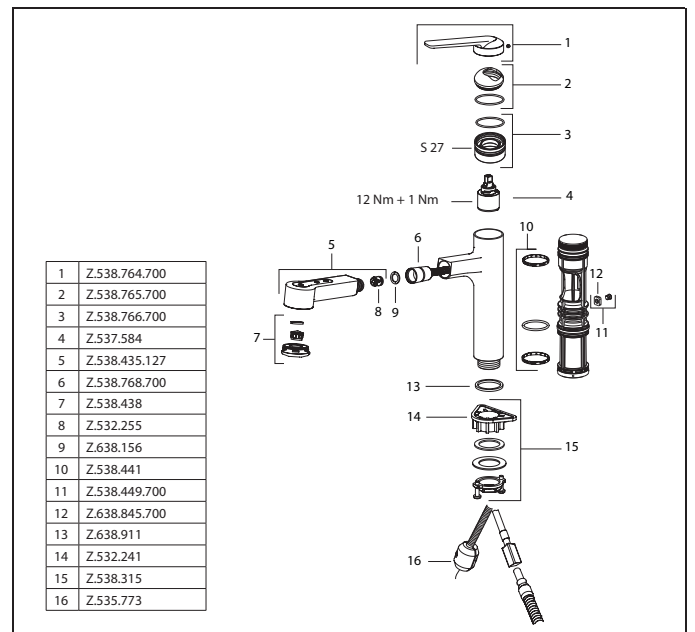

Lever mixer • Kitchen

Lever mixer

- TouchProtect - anti-scald protection thanks to the "double skin" principle
- Intrinsically safe against backflow
- Pull-out spray
  - SprayClean - easy to clean and actively prevents limescale buildup
  - up to 600 mm pull-out length
  - TripleClean - Normal, soft, and power stream modes
  - hose surface to fit faucet surface
  - QuickConnect - Simple hose connection system
- Hose guide, swivelling 120°
- EasyLock - a pull-out spray that easily slides back into place
- OptimalSpace - ample space for washing or working
- KWC cartridge M 35 S
  - with ceramic discs
  - flow rate and temperature continuously variable
  - temperature limitation
- Flexible connection hoses 3/8"
- QuickInstallation - Fastening via threaded connection with locking screws
- Mounting hole size ø35 mm

Flow rate normal spray 8 l/min (3 bar)
Flow rate needle spray 9 l/min (3 bar)
Acoustic group I