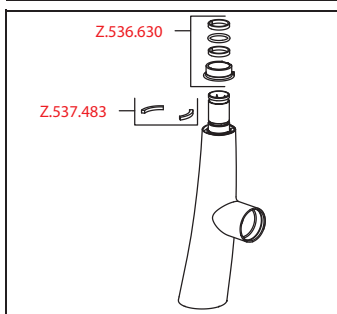

Lever mixer • Kitchen

Lever mixer

- Lever installation only possible on the right side
  - Child safety: cold water flow in lever position towards the front
- gap between wall and centre of mounting hole min. 42 mm
- TouchProtect - anti-scald protection thanks to the “double skin” principle
- Covered pull-out spray
  - ergonomic spout alignment, shape and handling
  - SprayClean - easy to clean and actively prevents limescale buildup
  - Neoperl® Cascade®
  - PowerClean - needle spray mode, with automatic diverter reset
  - up to 500 mm pull-out length
  - hose surface to fit faucet surface
- SwivelStop - hose guide, swivelling 270°, limitable to 120°
- EasyLock - a pull-out spray that easily slides back into place
- OptimalSpace - ample space for washing or working
- KWC cartridge S 25
  - with ceramic discs
  - flow rate and temperature continuously variable
- Flexible connection hoses 3/8"
- Fastening by means of threaded sleeve M33 x 1.5
- Mounting hole size ø35 mm

Flow rate normal spray 8 l/min (3 bar)

Flow rate needle spray 9 l/min (3 bar)

Acoustic group II