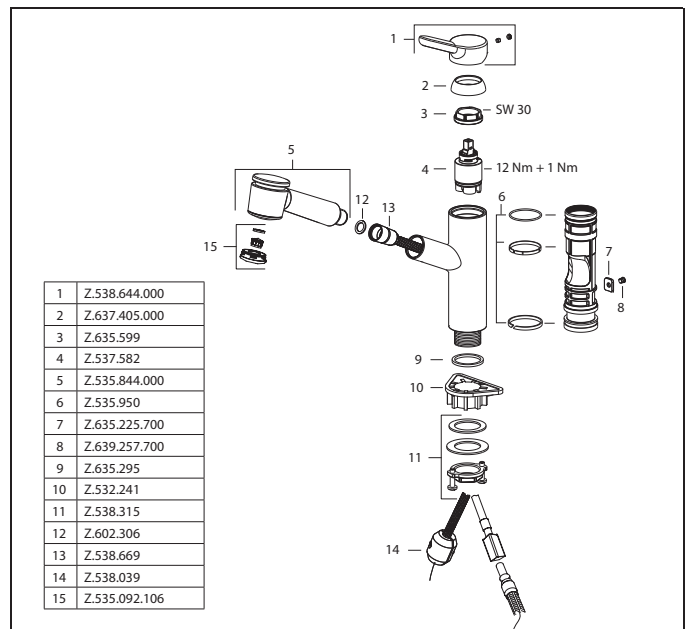

Lever mixer • Kitchen

Lever mixer

- TouchProtect - anti-scald protection thanks to the "double skin" principle
- Intrinsically safe against backflow
- Pull-out spray
  - SprayClean - easy to clean and actively prevents limescale buildup
  - up to 600 mm pull-out length
  - hose surface to fit faucet surface
  - QuickConnect - Simple hose connection system
- Hose guide, swivelling 130°
- EasyLock - a pull-out spray that easily slides back into place
- OptimalSpace - ample space for washing or working
- KWC cartridge M 35 H
  - with ceramic discs
  - flow rate and temperature continuously variable
- Flexible connection hoses 3/8"
- QuickInstallation - Fastening via threaded connection with locking screws
- Mounting hole size ø35 mm

NEW

Flow rate normal spray 10 l/min (3 bar)
Flow rate needle spray 10 l/min (3 bar)
Acoustic group II