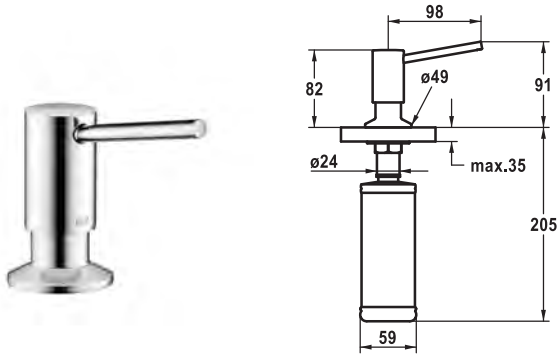

Art.-No.	KWC-No.	FUN
538409	Z.538.409.000	112.0605.207
all chrome		

Soap dispenser KWC BASIC

- Easily refillable from top without disassembly
- Mounting hole size $\varnothing 26$ mm
- Scope of delivery:
  - Pump
  - Soap container, filling capacity 320 ml Z.639.549