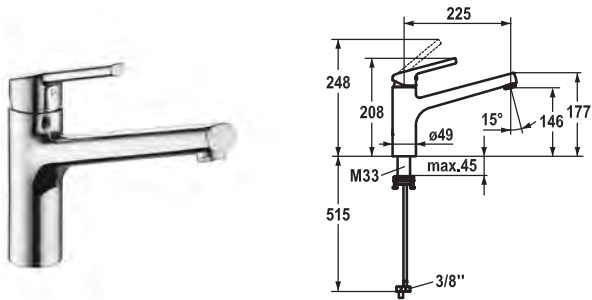

Art.-No.	KWC-No.	FUN
125137	10.445.023.000FL	115.0603.291
all chrome, A 225, flexible connection hoses		

Lever mixer • Kitchen • Low pressure

Lever mixer

- Swivel spout 160°
  - Neoperl® Cascade®
- KWC cartridge M 35
  - with ceramic discs
  - flow rate and temperature continuously variable
- Flexible connection hoses 3/8"
- QuickInstallation - Fastening via threaded connection with locking screws
- Mounting hole size ø35 mm

Flow rate 6 l/min (3 bar)
Acoustic group I

Art.-No.	KWC-No.	FUN
125138	10.445.033.000FL	115.0603.292
all chrome, A 220, flexible connection hoses		

Lever mixer • Kitchen • Low pressure

Lever mixer

- TouchProtect - anti-scald protection thanks to the "double skin" principle
- Intrinsically safe against backflow
- Pull-out spray
  - SprayClean - easy to clean and actively prevents limescale buildup
  - up to 600 mm pull-out length
  - PowerClean - needle spray mode, with automatic diverter reset
- Hose guide, swivelling 130°
- EasyLock - a pull-out spray that easily slides back into place
- KWC cartridge M 35
  - with ceramic discs
  - flow rate and temperature continuously variable
- Flexible connection hoses 3/8"
- QuickInstallation - Fastening via threaded connection with locking screws
- Mounting hole size ø35 mm

Flow rate normal spray 7 l/min (3 bar)
Flow rate needle spray 7 l/min (3 bar)
Acoustic group I