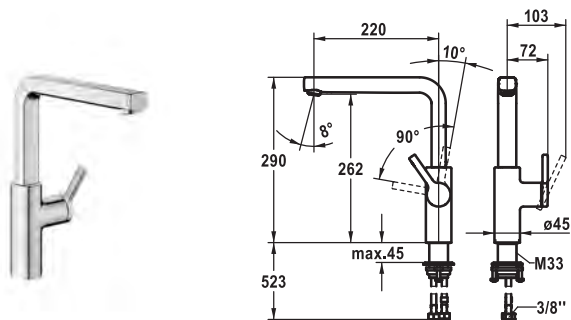

Art.-No.	KWC-No.	FUN
125370	10.461.012.000FL	
all chrome, A 220, flexible connection hoses		

Lever mixer • Kitchen

Lever mixer

- Lever installation only possible on the right side
  - Child safety: cold water flow in lever position towards the front
- gap between wall and centre of mounting hole min. 20 mm
- SwivelStop - swivel spout 150°, extensible to 360°
  - Neoperl® Cascade® SLC
- OptimalSpace - ample space for washing or working
- KWC cartridge M 35 S
  - with ceramic discs
  - flow rate and temperature continuously variable
  - temperature limitation
- Flexible connection hoses 3/8"
- QuickInstallation - Fastening via threaded connection with locking screws
- Mounting hole size ø35 mm
- To be ordered separately (optional or if necessary):
  - Swivel range limited to 120°, Z.538.320

Acoustic group I
Spray outlet: Flow rate 12 l/min (3 bar)

Art.-No.	KWC-No.	FUN
125373	10.461.002.000FL	
all chrome, A 225, flexible connection hoses		

Lever mixer • Kitchen

Lever mixer