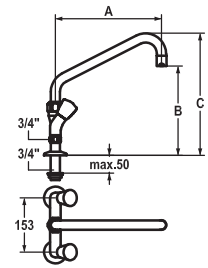

Art.-No.	KWC-No.	FUN
118411	K.24.42.41.000C74	115.0315.639
all chrome, AD 153, A 300, B 252, C 345		
118412	K.24.42.42.000C74	115.0315.640
all chrome, AD 153, A 300, B 356, C 449		

Two-handle mixer • Commercial kitchen

1. Two-handle mixer
2. KWC CORONA metal handles, removable
   - Swivel spout 360°
     - with adjustable gland
     - Jet regulator
   - OptimalSpace - ample space for washing or working
   - Flat valves M20 x 1.25
     - stainless steel valve seat
   - Pillar connections 3/4" x 3/4" L 45
   - Mounting hole size ø28 mm

Flow rate 120 l/min (3 bar)
Acoustic group U

A 300 K.33.42.A1 M38x1.5 Z.200.177 Z.534.706 3/4"	A 300 K.33.42.A2 M38x1.5 Z.534.706 3/4" Z.200.177
Z.503.009 K.32.40.01	Z.503.009 K.32.40.01
Z.503.008 K.32.40.01	K.30.99.35.000.46 3/4" x 3/4" L=45 mm Z.600.276 Z.606.622 Z.532.590 3/4"