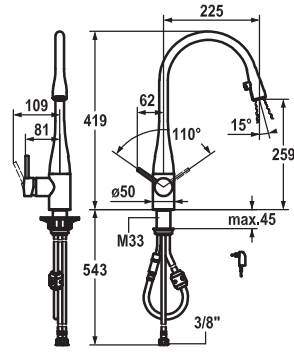

Art.-No.	KWC-No.	FUN
121240	10.121.103.000FL	115.0308.180
all chrome, A 225, flexible connection hoses, mains receiver		
121325	10.121.103.700FL	115.0308.182
stainless steel, A 225, flexible connection hoses, mains receiver		

Lever mixer • Kitchen • with LEDShine

Lever mixer

- Lever installation possible on the right or left side
- TouchProtect - anti-scald protection thanks to the "double skin" principle
- Pull-out aerator covered
  - Neoperl® Caché®
  - integrated ON/OFF push-button with automatic shut-off after 45 minutes
  - up to 600 mm pull-out length
  - hose surface to fit faucet surface
- Hose guide, swivelling 320°
- EasyLock - a pull-out spray that easily slides back into place
- OptimalSpace - ample space for washing or working
- KWC cartridge M 35
  - with ceramic discs
  - flow rate and temperature continuously variable
- Flexible connection hoses 3/8"
- Fastening by means of threaded sleeve M33 x 1.5
- Mounting hole size ø35 mm
- Scope of delivery:
  - Mains receiver 100-240 V / operating voltage 6.75 V / cable length 1100 mm

Flow rate 10 l/min (3 bar)

Acoustic group I