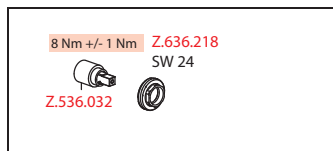

Lever mixer • Kitchen • with LEDShine

Lever mixer

- Lever installation only possible on the right side
  - Child safety: cold water flow in lever position towards the front
- gap between wall and centre of mounting hole min. 42 mm
- TouchProtect - anti-scald protection thanks to the "double skin" principle
- Covered pull-out spray
  - ergonomic spout alignment, shape and handling
  - SprayClean - easy to clean and actively prevents limescale buildup
  - Neoperl® Cascade®
  - PowerClean - needle spray mode, with automatic diverter reset
  - integrated ON/OFF push-button with automatic shut-off after 30 minutes
  - up to 500 mm pull-out length
  - hose surface to fit faucet surface

- SwivelStop - hose guide, swivelling 270°, limitable to 120°
- EasyLock - a pull-out spray that easily slides back into place
- OptimalSpace - ample space for washing or working
- KWC cartridge S 25
  - with ceramic discs
  - flow rate and temperature continuously variable
- Flexible connection hoses 3/8"
- Fastening by means of threaded sleeve M33 x 1.5
- Mounting hole size ø35 mm
- Scope of delivery:
  - Mains receiver 100-240 V / operating voltage 6.75 V / cable length 1100 mm

Flow rate normal spray 8 l/min (3 bar)
Flow rate needle spray 9 l/min (3 bar)
Acoustic group II