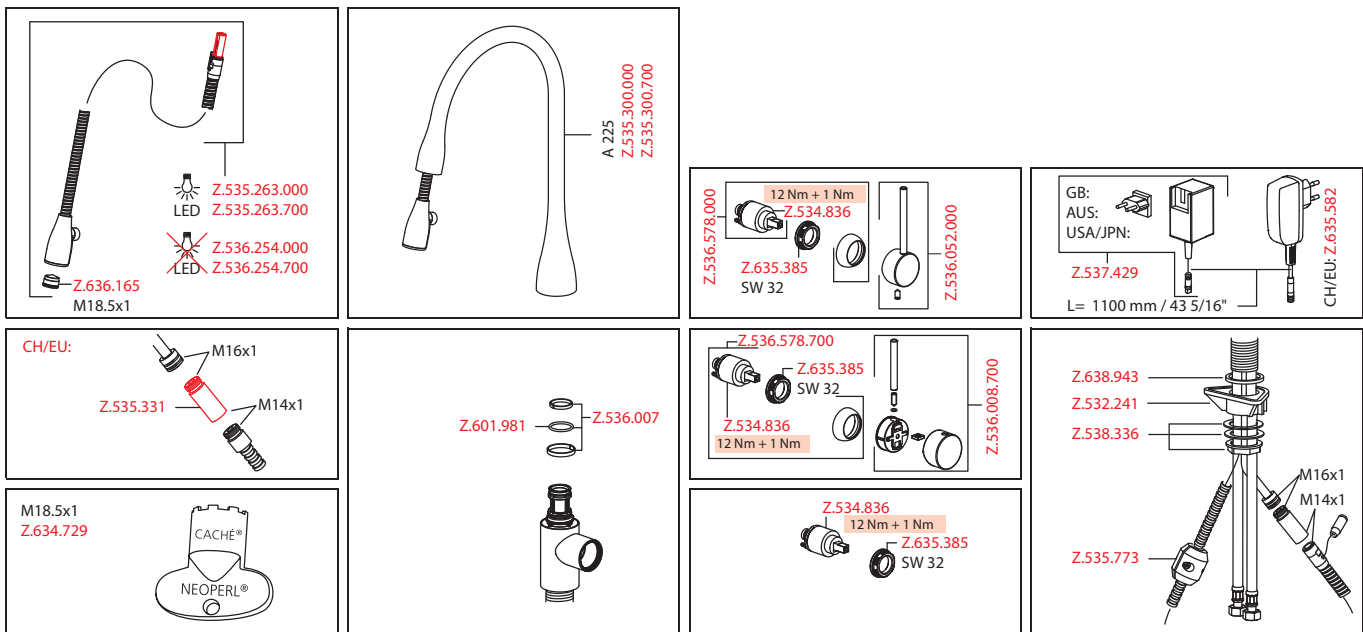

Lever mixer • Kitchen • with LEDShine

Lever mixer

- Lever installation possible on the right or left side
- TouchProtect - anti-scald protection thanks to the "double skin" principle
- Pull-out aerator covered
  - Neoperl® Caché®
  - integrated ON/OFF push-button with automatic shut-off after 45 minutes
  - up to 600 mm pull-out length
  - hose surface to fit faucet surface
- Hose guide, swivelling 320°
- EasyLock - a pull-out spray that easily slides back into place
- OptimalSpace - ample space for washing or working
- KWC cartridge M 35
  - with ceramic discs
  - flow rate and temperature continuously variable
- Flexible connection hoses 3/8"
- Fastening by means of threaded sleeve M33 x 1.5
- Mounting hole size ø35 mm
- Scope of delivery:
  - Mains receiver 100-240 V / operating voltage 6.75 V / cable length 1100 mm

Flow rate 10 l/min (3 bar)

Acoustic group I