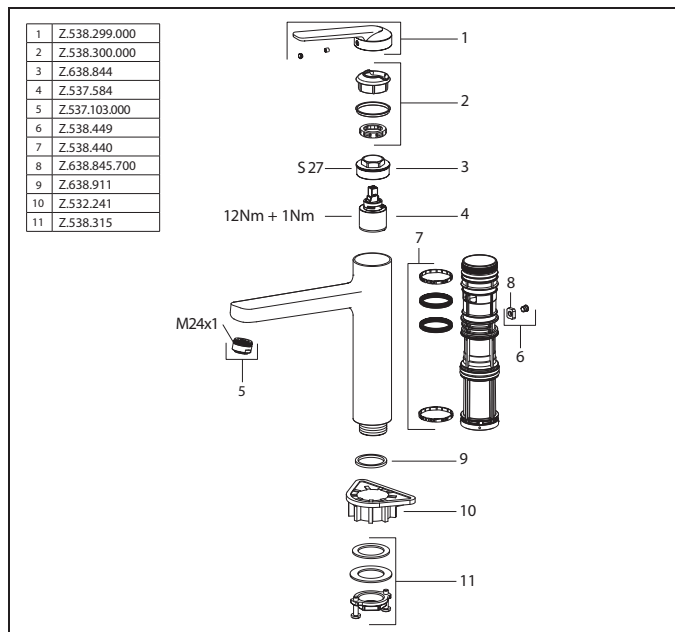

Lever mixer • Kitchen

Lever mixer

- Swivel spout 150°
  - Neoperl® Cascade® SLC
- OptimalSpace - ample space for washing or working
- KWC cartridge M 35 S
  - with ceramic discs
  - flow rate and temperature continuously variable
  - temperature limitation
- Flexible connection hoses 3/8"
- QuickInstallation - Fastening via threaded connection with locking screws
- Mounting hole size ø35 mm

Flow rate 12 l/min (3 bar)
Acoustic group I