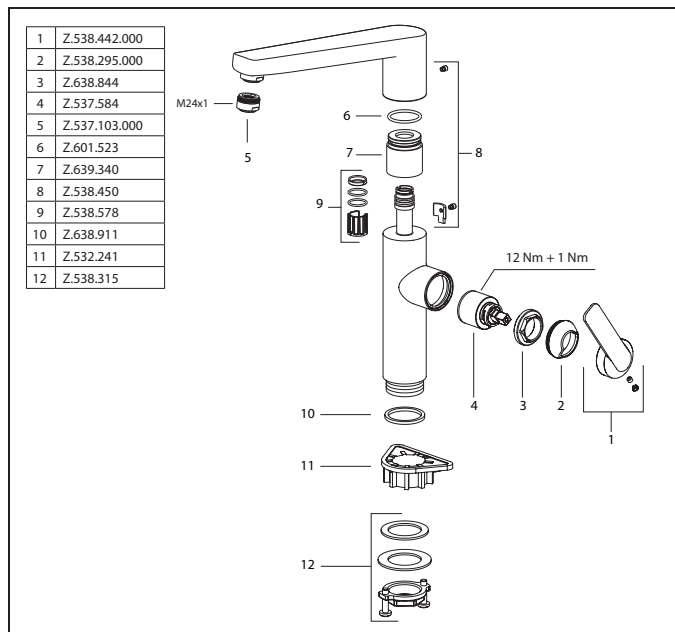

Lever mixer • Kitchen

Lever mixer

- Lever installation only possible on the right side
  - Child safety: cold water flow in lever position towards the front
- gap between wall and centre of mounting hole min. 26 mm
- TouchProtect - anti-scald protection thanks to the "double skin" principle
- Intrinsically safe against backflow
- Pull-out spray
  - SprayClean - easy to clean and actively prevents limescale buildup
  - up to 600 mm pull-out length
  - TripleClean - Normal, soft, and power stream modes
  - hose surface to fit faucet surface
  - QuickConnect - Simple hose connection system
- Hose guide, swivelling 150°
- EasyLock - a pull-out spray that easily slides back into place
- OptimalSpace - ample space for washing or working
- KWC cartridge M 35 S
  - with ceramic discs
  - flow rate and temperature continuously variable
  - temperature limitation
- Flexible connection hoses 3/8"
- QuickInstallation - Fastening via threaded connection with locking screws
- Mounting hole size ø35 mm
- To be ordered separately (optional or if necessary):
  - Swivel range limited to 120°, Z.538.320

Flow rate 11 l/min (3 bar)
Acoustic group I