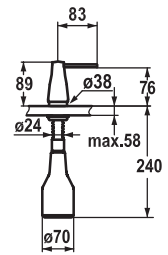

Art.-No.	KWC-No.	FUN
536263	Z.536.063.151	119.0308.349
black chrome-plated		

Soap dispenser KWC EVE

- Easily refillable from top without disassembly
- Mounting hole size $\varnothing 26$ mm
- Scope of delivery:
  - Pump
  - Soap container, filling capacity 350 ml Z.635.713
- To be ordered separately (optional or if necessary):
  - Escutcheon Z.536.291.000 or Z.536.292.700