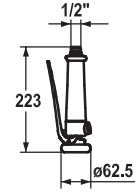

Art.-No.	KWC-No.	FUN
115086	K.24.40.00.000C35	115.0315.671
all chrome, G 3/4"		

Lever mixer • Commercial kitchen

Shut-off valve

- KWC CORONA metal handle, removable (hot water to be requested when ordering)
- Flat valves M25 x 1.25
  - stainless steel valve seat
- Connecting thread 3/4"
- Fastening by means of threaded sleeve M33 x 1.5
- Mounting hole size ø35 mm

Flow rate 110 l/min (3 bar)
Acoustic group U

Art.-No.	KWC-No.	FUN
536530	Z.536.530.145	133.0324.479
graphite gray		

Pre-rinse spray

- with integrated delayed closing device to minimize water hammer
- with valve maintenance unit for cleaning
- Connecting thread 1/2"

Spray: Flow rate 15 l/min (3 bar)