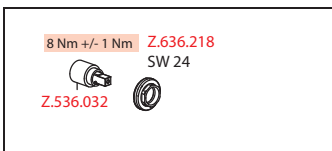

Lever mixer • Kitchen

Lever mixer

- Lever installation only possible on the right side
  - Child safety: cold water flow in lever position towards the front
- gap between wall and centre of mounting hole min. 42 mm
- TouchProtect - anti-scald protection thanks to the “double skin” principle
- Covered pull-out spray
  - ergonomic spout alignment, shape and handling
  - SprayClean - easy to clean and actively prevents limescale buildup
  - Neoperl® Cascade®
  - PowerClean - needle spray mode, with automatic diverter reset
  - up to 500 mm pull-out length
  - hose surface to fit faucet surface
- SwivelStop - hose guide, swivelling 270°, limitable to 120°
- EasyLock - a pull-out spray that easily slides back into place
- OptimalSpace - ample space for washing or working
- KWC cartridge S 25
  - with ceramic discs
  - flow rate and temperature continuously variable
- Flexible connection hoses 3/8"
- Fastening by means of threaded sleeve M33 x 1.5
- Mounting hole size ø35 mm

Flow rate normal spray 8 l/min (3 bar)

Flow rate needle spray 9 l/min (3 bar)

Acoustic group II