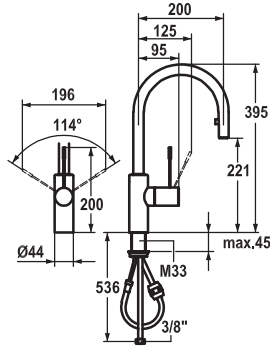

Art.-No.	KWC-No.	FUN
121797	10.151.102.000FL	115.0308.191
all chrome, A 200, flexible connection hoses		
121496	10.151.102.700FL	115.0308.185
stainless steel, A 200, flexible connection hoses		

Lever mixer • Kitchen

Lever mixer

- Lever installation possible on the right or left side
- Surgical-grade hardened stainless steel lever
- TouchProtect - anti-scald protection thanks to the "double skin" principle
- Pull-out aerator covered
  - Neoperl® Caché®
  - up to 700 mm pull-out length
  - hose surface to fit faucet surface
- Hose guide, swivelling 360°
- EasyLock - a pull-out spray that easily slides back into place
- OptimalSpace - ample space for washing or working
- KWC cartridge M 35 H
  - with ceramic discs
  - flow rate and temperature continuously variable
- Flexible connection hoses 3/8"
- Fastening by means of threaded sleeve M33 x 1.5
- Mounting hole size ø35 mm
- To be ordered separately (optional or if necessary):
  - Short lever, L 70 mm Z.535.995

Flow rate 10 l/min (3 bar)
Acoustic group II

Art.-No.	KWC-No.	FUN
121855	10.151.003.000FL	115.0308.192
all chrome, A 225, flexible connection hoses		

Lever mixer • Kitchen

Lever mixer