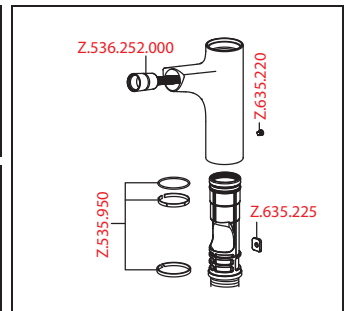

Art.-No.	KWC-No.	FUN
123954	10.175.023.000FL	115.0480.492
all chrome, A 225, flexible connection hoses		

Art.-No.	KWC-No.	FUN
123962	10.175.033.000FL	115.0480.636
all chrome, A 230, flexible connection hoses		

Lever mixer • Kitchen • Low pressure

Lever mixer

- Swivel spout 160°
  - Jet regulator
- KWC cartridge M 35 H
  - with ceramic discs
  - flow rate and temperature continuously variable
- Flexible connection hoses 3/8"
- Fastening by means of threaded sleeve M33 x 1.5
- Mounting hole size ø35 mm

Lever mixer • Kitchen • Low pressure

Lever mixer

- TouchProtect - anti-scald protection thanks to the "double skin" principle
- Pull-out spray
  - SprayClean - easy to clean and actively prevents limescale buildup
  - up to 600 mm pull-out length
  - PowerClean - needle spray mode, with automatic diverter reset
  - hose surface to fit faucet surface
- Hose guide, swivelling 130°
- EasyLock - a pull-out spray that easily slides back into place
- KWC cartridge M 35 H
  - with ceramic discs
  - flow rate and temperature continuously variable
- Flexible connection hoses 3/8"
- Fastening by means of threaded sleeve M33 x 1.5
- Mounting hole size ø35 mm

Flow rate 6 l/min (3 bar)
Acoustic group I

Flow rate normal spray 7 l/min (3 bar)
Flow rate needle spray 7 l/min (3 bar)
Acoustic group I