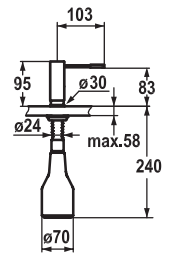

Art.-No.	KWC-No.	FUN
536060	Z.536.060.000	119.0307.908
all chrome		
536061	Z.536.060.700	119.0308.343
stainless steel		

Soap dispensers

Soap dispenser KWC ONO

- Easily refillable from top without disassembly
- Mounting hole size $\varnothing 26$ mm
- Scope of delivery:
  - Pump
  - Soap container, filling capacity 350 ml Z.635.713
- To be ordered separately (optional or if necessary):
  - Escutcheon Z.536.291.000 or Z.536.292.700