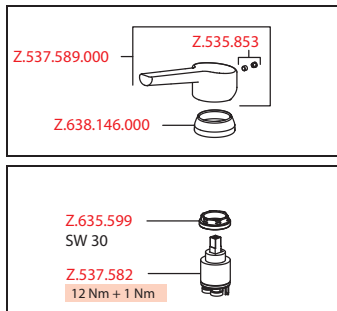

Art.-No.	KWC-No.	FUN
123954	10.175.023.000FL	115.0480.492
all chrome, A 225, flexible connection hoses		

Art.-No.	KWC-No.	FUN
123962	10.175.033.000FL	115.0480.636
all chrome, A 230, flexible connection hoses		

Lever mixer • Kitchen • Low pressure

Lever mixer

- Swivel spout 160°
  - Jet regulator
- KWC cartridge M 35 H
  - with ceramic discs
  - flow rate and temperature continuously variable
- Flexible connection hoses 3/8"
- Fastening by means of threaded sleeve M33 x 1.5
- Mounting hole size ø35 mm

Lever mixer • Kitchen • Low pressure

Lever mixer

- TouchProtect - anti-scald protection thanks to the "double skin" principle
- Pull-out spray
  - SprayClean - easy to clean and actively prevents limescale buildup
  - up to 600 mm pull-out length
  - PowerClean - needle spray mode, with automatic diverter reset
  - hose surface to fit faucet surface
- Hose guide, swivelling 130°
- EasyLock - a pull-out spray that easily slides back into place
- KWC cartridge M 35 H
  - with ceramic discs
  - flow rate and temperature continuously variable
- Flexible connection hoses 3/8"
- Fastening by means of threaded sleeve M33 x 1.5
- Mounting hole size ø35 mm

Flow rate 6 l/min (3 bar)
Acoustic group I

Flow rate normal spray 7 l/min (3 bar)
Flow rate needle spray 7 l/min (3 bar)
Acoustic group I