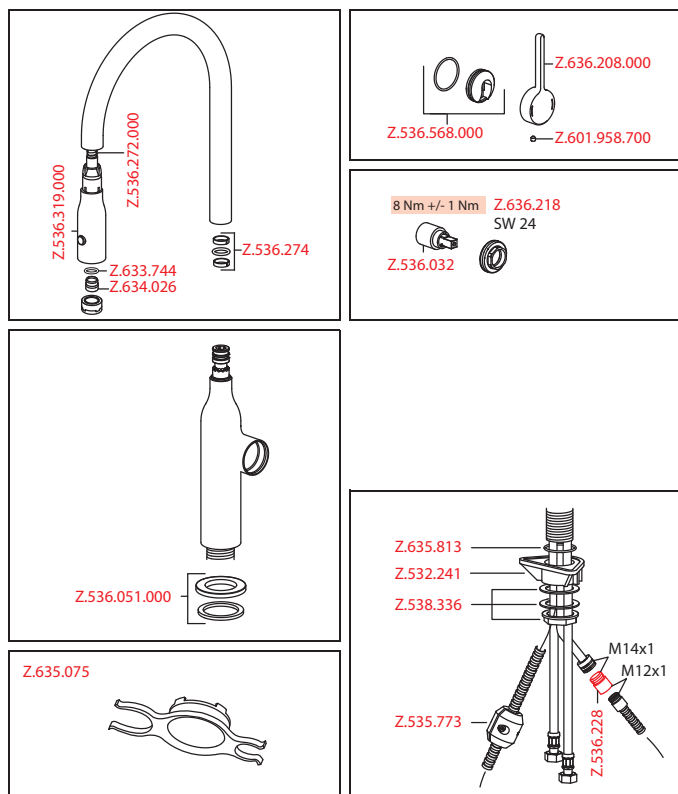

Lever mixer • Kitchen

Lever mixer

- Lever installation possible on the right or left side
- TouchProtect - anti-scald protection thanks to the "double skin" principle
- Pull-out spray 360° turn
  - SprayClean - easy to clean and actively prevents limescale buildup
  - Neoperl® Caché®
  - PowerClean - needle spray mode, with automatic diverter reset
  - up to 500 mm pull-out length
  - hose surface to fit faucet surface
- Hose guide, swivelling 360°
- EasyLock - a pull-out spray that easily slides back into place
- OptimalSpace - ample space for washing or working
- KWC cartridge S 25
  - with ceramic discs
  - flow rate and temperature continuously variable
- Flexible connection hoses 3/8"
- Fastening by means of threaded sleeve M33 x 1.5
- Mounting hole size ø35 mm

Flow rate normal spray 7 l/min (3 bar)
Flow rate needle spray 6 l/min (3 bar)
Acoustic group I