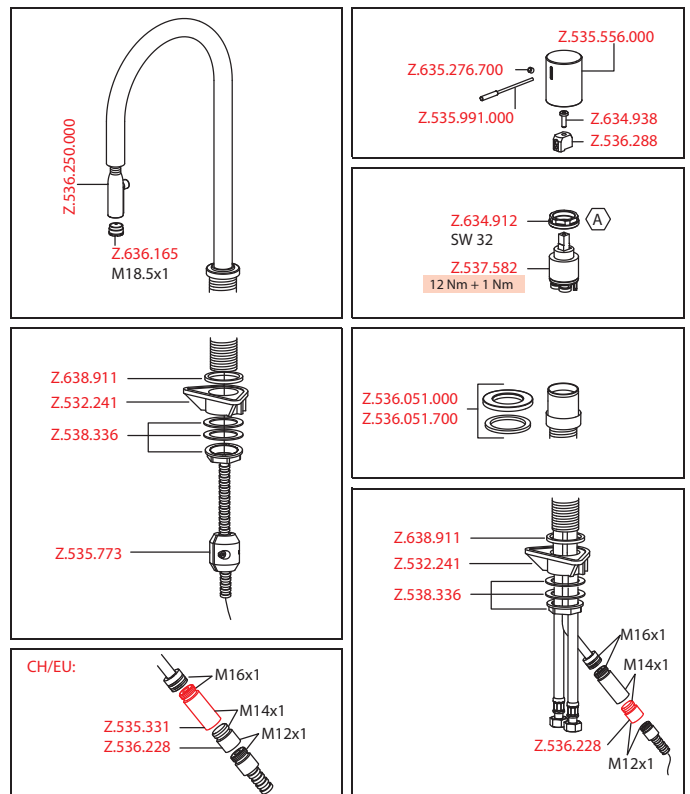

Lever mixer • Kitchen

Lever mixer

- 2-hole
- Lever installation possible on the right or left side
- Surgical-grade hardened stainless steel lever
- TouchProtect - anti-scald protection thanks to the "double skin" principle
- Pull-out aerator covered
  - Neoperl® Caché®
  - hose surface to fit faucet surface
- Hose guide, swivelling 360°
- EasyLock - a pull-out spray that easily slides back into place
- OptimalSpace - ample space for washing or working
- KWC cartridge M 35 H
  - with ceramic discs
  - flow rate and temperature continuously variable
- Flexible connection hoses 3/8"
- Fastening by means of threaded sleeve M33 x 1.5
- Mounting hole size ø35 mm

Flow rate 10 l/min (3 bar)
Acoustic group II