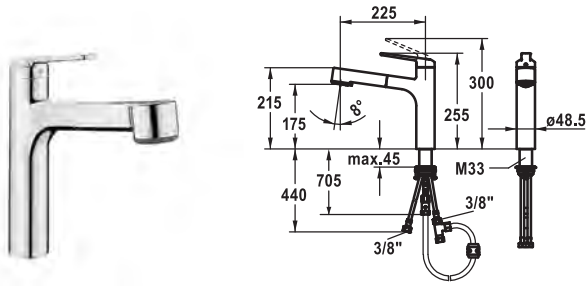

Art.-No.	KWC-No.	FUN
124924	10.665.033.000FL	115.0604.273
all chrome, A 225, flexible connection hoses		

Art.-No.	KWC-No.	FUN
125481	10.661.533.000FL	115.0674.160
all chrome, A 235, flexible connection hoses		

Lever mixer • Kitchen • Low pressure

Lever mixer

- TouchProtect - anti-scald protection thanks to the "double skin" principle
- Intrinsically safe against backflow
- Pull-out spray
  - SprayClean - easy to clean and actively prevents limescale buildup
  - up to 600 mm pull-out length
  - TripleClean - Normal, soft, and power stream modes
  - hose surface to fit faucet surface
- Hose guide, swivelling 120°
- EasyLock - a pull-out spray that easily slides back into place
- OptimalSpace - ample space for washing or working
- KWC cartridge M 35 S
  - with ceramic discs
  - flow rate and temperature continuously variable
  - temperature limitation
- Flexible connection hoses 3/8"
- QuickInstallation - Fastening via threaded connection with locking screws
- Mounting hole size ø35 mm

Flow rate normal spray 7 l/min (3 bar)
Flow rate needle spray 7 l/min (3 bar)
Acoustic group I

Lever mixer • Kitchen

Lever mixer