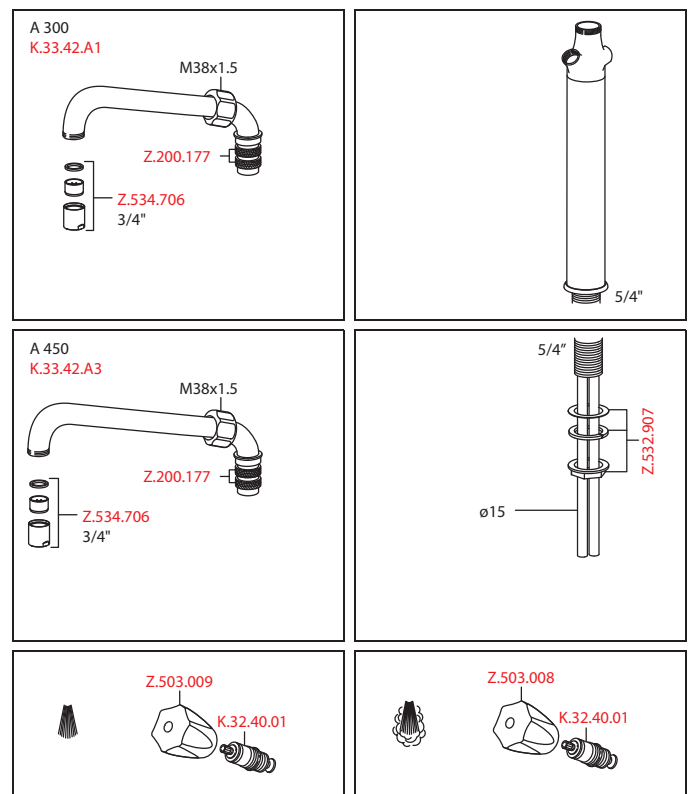

Two-handle mixer • Commercial kitchen

1. Two-handle mixer
2. Pillar 300 mm
   - KWC CORONA metal handles, removable
   - Swivel spout 360°
     - with adjustable gland
     - Jet regulator
   - OptimalSpace - ample space for washing or working
   - Flat valves M20 x 1.25
     - stainless steel valve seat
   - Copper tubes ø15 mm
   - Fastening by means of threaded sleeve 1 1/4"
   - Mounting hole size ø42 mm

Flow rate 98 l/min (3 bar)
Acoustic group U