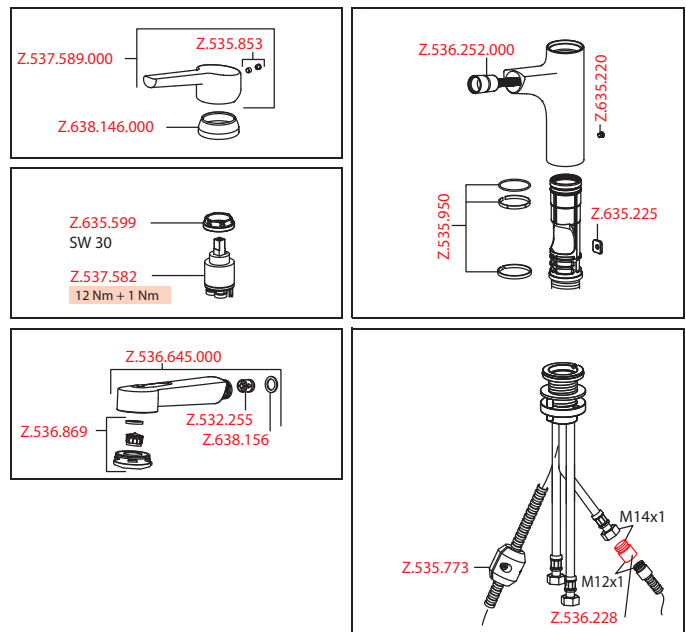

Lever mixer • Kitchen • detachable

Lever mixer

- Detachable for installation below windows - detached 55 mm
- TouchProtect - anti-scald protection thanks to the "double skin" principle
- Intrinsically safe against backflow
- Pull-out spray
  - SprayClean - easy to clean and actively prevents limescale buildup
  - up to 600 mm pull-out length
  - PowerClean - needle spray mode, with automatic diverter reset
  - hose surface to fit faucet surface
- Hose guide, swivelling 130°
- EasyLock - a pull-out spray that easily slides back into place
- KWC cartridge M 35 H
  - with ceramic discs
  - flow rate and temperature continuously variable
- Flexible connection hoses 3/8"
- Fastening by means of threaded sleeve M35 x 1.5 (preassembled socket)
- Mounting hole size $\varnothing 35 - 37$ mm

Flow rate normal spray 11 l/min (3 bar)
Flow rate needle spray 11 l/min (3 bar)
Acoustic group I