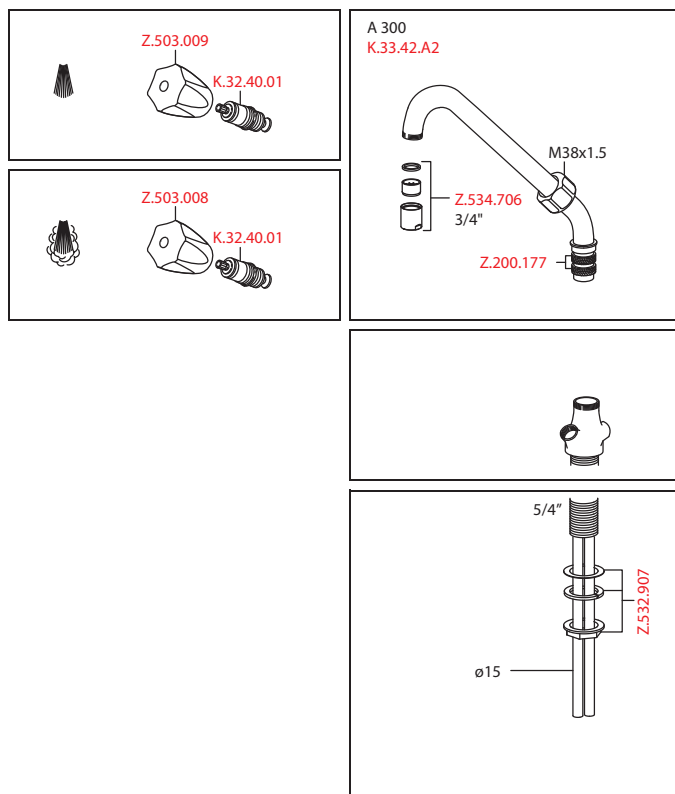

Two-handle mixer • Commercial kitchen

1. Two-handle mixer
2. KWC CORONA metal handles, removable
   - Swivel spout 360°
     - with adjustable gland
     - Jet regulator
   - OptimalSpace - ample space for washing or working
   - Flat valves M20 x 1.25
     - stainless steel valve seat
   - Copper tubes ø15 mm
   - Fastening by means of threaded sleeve 1 1/4"
   - Mounting hole size ø42 mm

Flow rate 98 l/min (3 bar)
Acoustic group U