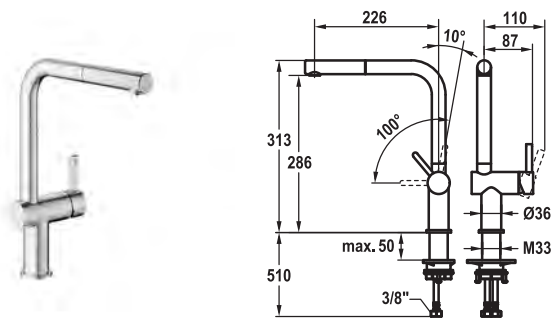

Art.-No.	KWC-No.	FUN
125350	10.531.103.700FL	115.0656.293
stainless steel, A 225, flexible connection hoses		
125351	10.531.103.751FL	115.0656.294
industrial black, A 225, flexible connection hoses