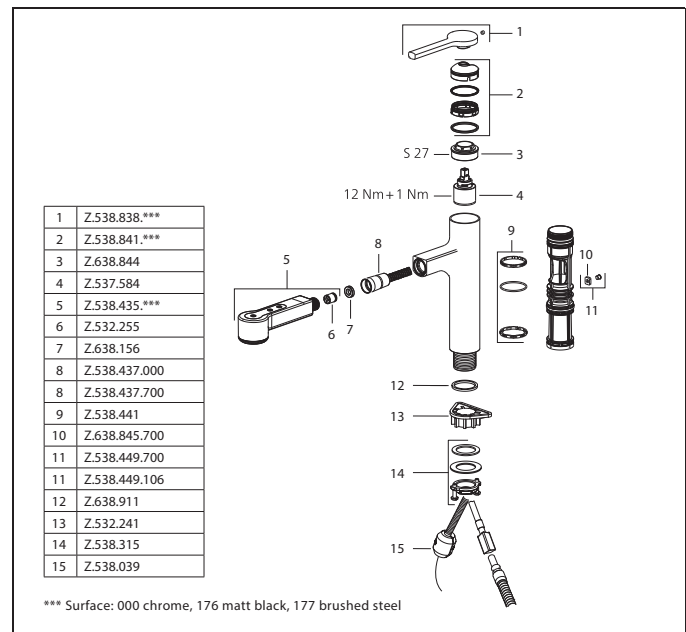

Flow rate normal spray 8 l/min (3 bar)

Flow rate needle spray 9 l/min (3 bar)

Acoustic group I