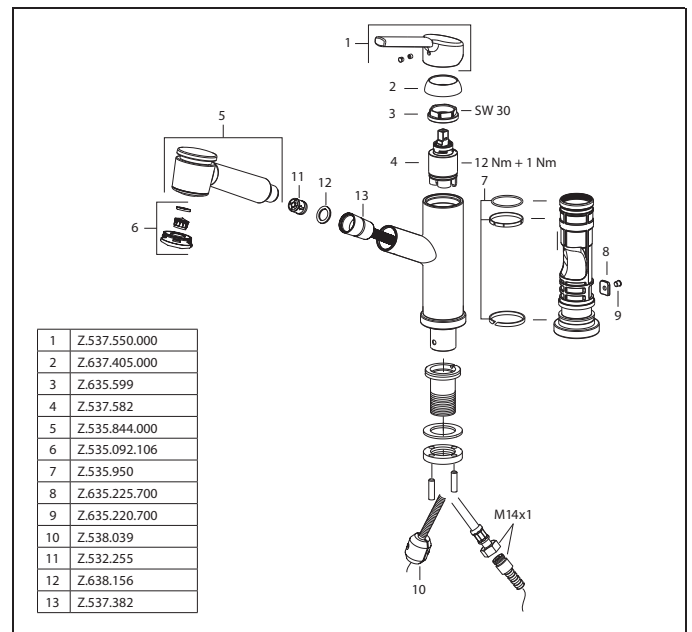

Flow rate normal spray 10 l/min (3 bar)
Flow rate needle spray 9 l/min (3 bar)
Acoustic group I