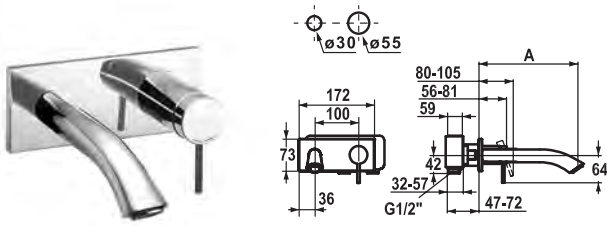

Art.-No.	KWC-No.	FUN
123339	11.202.033.000	113.0360.379
all chrome, A 175, Trim kit		
123335	11.202.034.000	113.0360.380
all chrome, A 225, Trim kit		

Trim kit • Lever mixer • Basin

Trim kit Lever mixer

- Fixed spout
  - Neoperl® Caché®
- OptimalSpace - ample space for washing or working
- KWC cartridge S 25
  - with ceramic discs
  - flow rate and temperature continuously variable
- To be ordered separately:
  - Unit for concealed installation 1/2" 39.193.400.931
- To be ordered separately (optional or if necessary):
  - Extension set 20 mm Z.536.333

Flow rate 5 l/min (3 bar)
Acoustic group I

Art.-No.	KWC-No.	FUN
122253	39.193.400.931	112.0308.149
931 roh, Concealed unit		

Concealed unit

Concealed unit wall two hole

- Connecting thread 1/2"
- To be ordered separately:
  - Installation kit Z.536.828
- Suitable for:
  - KWC AVA
  - KWC ZOE

Acoustic group I