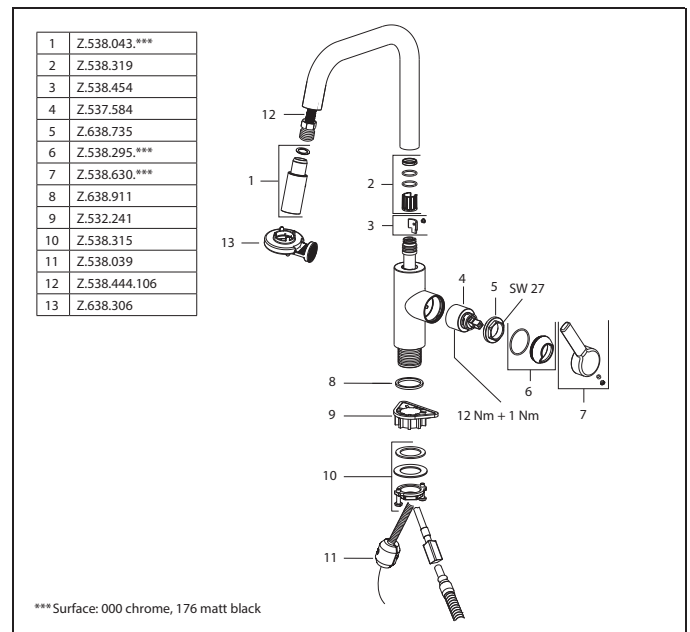

Lever mixer • Kitchen

Lever mixer

- Lever installation only possible on the right side
  - Child safety: cold water flow in lever position towards the front
- gap between wall and centre of mounting hole min. 25 mm
- TouchProtect - anti-scald protection thanks to the "double skin" principle
- Pull-out spray
  - Neoperl® Cascade®
  - PowerClean - needle spray mode, with automatic diverter reset
  - up to 400 mm pull-out length
  - black fabric hose
  - QuickConnect - Simple hose connection system
- SwivelStop - hose guide, swivelling 360°, limitable to 150°
- KWC cartridge M 35 S
  - with ceramic discs
  - flow rate and temperature continuously variable
- Flexible connection hoses 3/8"
- QuickInstallation - Fastening via threaded connection with locking screws
- Mounting hole size ø35 mm

Flow rate normal spray 8 l/min (3 bar)
Flow rate needle spray 8 l/min (3 bar)
Acoustic group I