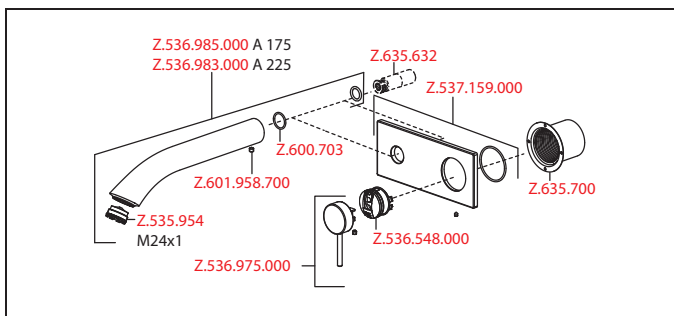

Trim kit • Lever mixer • Basin

Trim kit Lever mixer

- Fixed spout
  - Neoperl® Caché®
- OptimalSpace - ample space for washing or working
- KWC cartridge S 25
  - with ceramic discs
  - flow rate and temperature continuously variable
- To be ordered separately:
  - Unit for concealed installation 1/2" 39.193.400.931
- To be ordered separately (optional or if necessary):
  - Extension set 20 mm Z.536.333

Flow rate 5 l/min (3 bar)
Acoustic group I