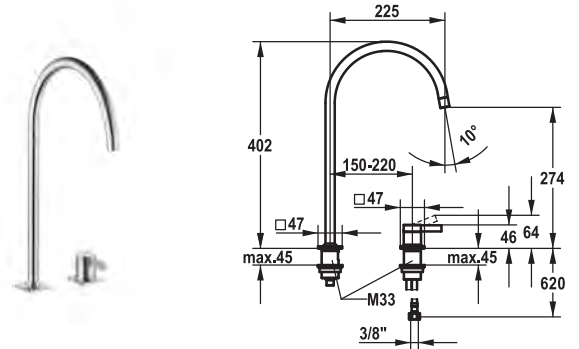

Art.-No.	KWC-No.	FUN
<b>124396</b>	<b>10.392.023.700FL</b>	115.0517.891
stainless steel, A 225, flexible connection hoses		

**Lever mixer • Kitchen**

- Lever mixer
- 2-hole
  - Lever installation possible on the right or left side
  - Swivel spout 150°, extensible to 360°
    - Neoperl® Perlator® laminar
  - OptimalSpace - ample space for washing or working
  - KWC cartridge S 25
    - with ceramic discs
    - flow rate and temperature continuously variable
  - Flexible connection hoses 3/8"
  - Fastening by means of threaded sleeve M33 x 1.5
  - Mounting hole size ø35 mm