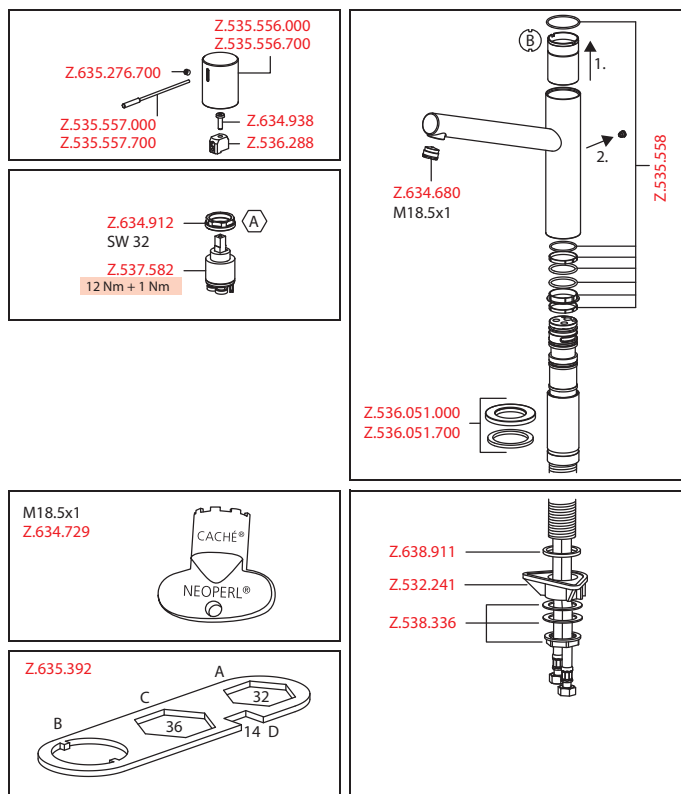

Lever mixer • Kitchen

Lever mixer

- Surgical-grade hardened stainless steel lever
- Swivel spout 270°
  – Neoperl® Caché®
- KWC cartridge M 35 H
  – with ceramic discs
  – flow rate and temperature continuously variable
- Flexible connection hoses 3/8"
- Fastening by means of threaded sleeve M33 x 1.5
- Mounting hole size ø35 mm

Flow rate 12 l/min (3 bar)
Acoustic group I