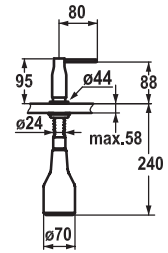

Art.-No.	KWC-No.	FUN
536332	Z.536.332.000	119.0308.350
all chrome		

Soap dispenser KWC SIN

- Easily refillable from top without disassembly
- Mounting hole size $\varnothing 26$ mm
- Scope of delivery:
  - Pump
  - Soap container, filling capacity 350 ml Z.635.713