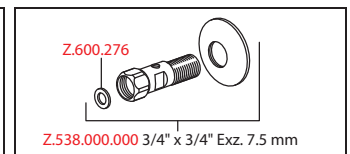

Two-handle mixer • Commercial kitchen

1. Two-handle mixer
2. KWC CORONA metal handles, removable
   - Swivel spout
     - with adjustable gland
     - Jet regulator
   - OptimalSpace - ample space for washing or working
   - Flat valves M20 x 1.25
     - stainless steel valve seat
   - Wall connections 3/4" x 3/4", with shut-off valve L 40 eccentric 7.5 mm

Flow rate 120 l/min (3 bar)
Acoustic group U