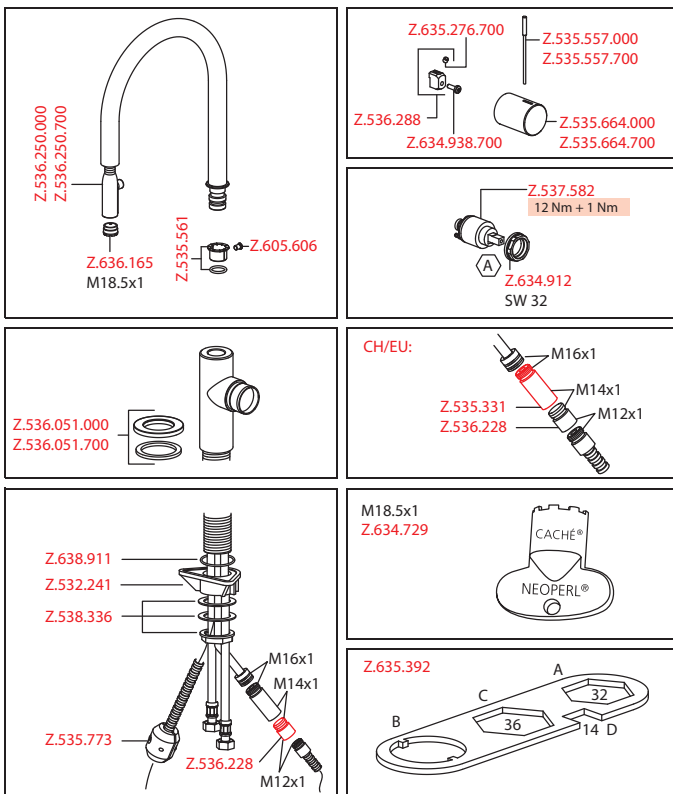

Lever mixer • Kitchen

Lever mixer

- Lever installation possible on the right or left side
- Surgical-grade hardened stainless steel lever
- TouchProtect - anti-scald protection thanks to the "double skin" principle
- Pull-out aerator covered
  - Neoperl® Caché®
  - up to 700 mm pull-out length
  - hose surface to fit faucet surface
- Hose guide, swivelling 360°
- EasyLock - a pull-out spray that easily slides back into place
- OptimalSpace - ample space for washing or working
- KWC cartridge M 35 H
  - with ceramic discs
  - flow rate and temperature continuously variable
- Flexible connection hoses 3/8"
- Fastening by means of threaded sleeve M33 x 1.5
- Mounting hole size ø35 mm
- To be ordered separately (optional or if necessary):
  - Short lever, L 70 mm Z.535.995

Flow rate 10 l/min (3 bar)
Acoustic group II