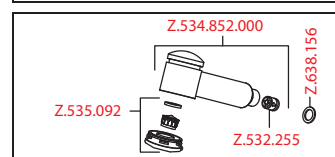

Lever mixer • Kitchen

Lever mixer

- ShieldProtect - Tightly sealed
- Operation designed for a secure grip, as well as safe and easy handling
- Ergonomic and robust operating lever, made of polyamide
  - to adjust the handling even better to suit personal requirements, the offset lever can be installed so that it is twisted into the cap (standard: see illustration)
- TouchProtect - anti-scald protection thanks to the “double skin” principle
- Pull-out spray
  - SprayClean - easy to clean and actively prevents limescale buildup
  - up to 700 mm pull-out length
  - SprayLock - lockable jet spray
  - PowerClean - needle spray mode, with automatic diverter reset
  - hose surface to fit faucet surface
- Hose guide, swivelling 130°
- KWC cartridge with safety device L 39 - universal
  - with ceramic discs
  - flow rate and temperature continuously variable
  - temperature and flow rate limitation
- Flexible connection hoses 3/8"
- Fastening by means of threaded sleeve M33 x 1.5
- Mounting hole size ø35 mm

Flow rate normal spray 12 l/min (3 bar)

Flow rate needle spray 12 l/min (3 bar)

Acoustic group I