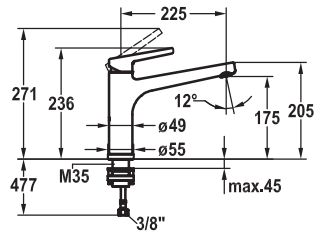

Art.-No.	KWC-No.	FUN
123955	10.171.043.000FL	115.0480.498
all chrome, A 225, flexible connection hoses