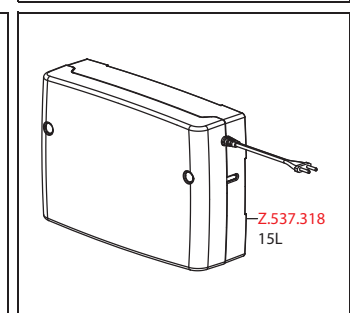

- Covered pull-out spray
  - ergonomic spout alignment, shape and handling
  - SprayClean - easy to clean and actively prevents limescale buildup
  - Neoperl® Cascade®
  - PowerClean - needle spray mode, with automatic diverter reset
  - integrated ON/OFF push-button with automatic shut-off after 30 minutes
  - up to 500 mm pull-out length
  - hose surface to fit faucet surface
- SwivelStop - hose guide, swivelling 270°, limitable to 120°
- EasyLock - a pull-out spray that easily slides back into place
- OptimalSpace - ample space for washing or working
- touch light PRO control unit, maintenance-free
  - up-to-date microprocessor and drive technology
  - tried-and-tested valve technology
  - incl. installation materials
  - designed for wired connection to 1 operating unit (standard)
- Flexible connection hoses 3/8"
- Fastening by means of threaded sleeve M33 x 1.5
- Mounting hole size ø35 mm
- Scope of delivery:
  - Mains receiver 100-240 V / operating voltage 15 V / cable length 900 mm
- To be ordered separately (optional or if necessary):
  - Extension set 1500 mm Z.536.352, comprising: stainless steel hose 1500 mm, 3/8" x 3/8", double nipple, sealing material

Flow rate normal spray 9 l/min (3 bar)
Flow rate needle spray 10 l/min (3 bar)
Acoustic group I