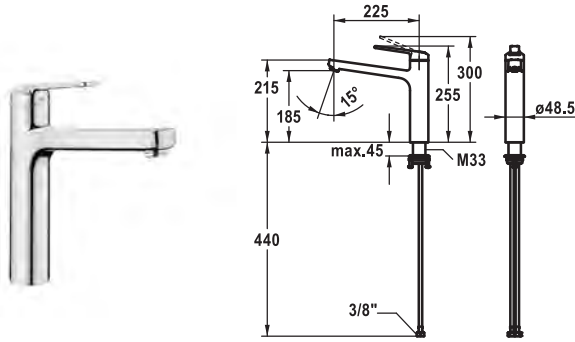

Art.-No.	KWC-No.	FUN
124918	10.661.023.000FL	115.0604.247
all chrome, A 225, flexible connection hoses