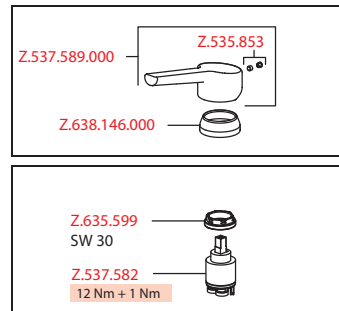

Art.-No.	KWC-No.	FUN
123954	10.175.023.000FL	115.0480.492
all chrome, A 225, flexible connection hoses		

Art.-No.	KWC-No.	FUN
123962	10.175.033.000FL	115.0480.636
all chrome, A 230, flexible connection hoses		

Lever mixer • Kitchen • Low pressure

Lever mixer

- Swivel spout 160°
  - Jet regulator
- KWC cartridge M 35 H
  - with ceramic discs
  - flow rate and temperature continuously variable
- Flexible connection hoses 3/8"
- Fastening by means of threaded sleeve M33 x 1.5
- Mounting hole size ø35 mm

Lever mixer • Kitchen • Low pressure

Lever mixer

- TouchProtect - anti-scald protection thanks to the "double skin" principle
- Pull-out spray
  - SprayClean - easy to clean and actively prevents limescale buildup
  - up to 600 mm pull-out length
  - PowerClean - needle spray mode, with automatic diverter reset
  - hose surface to fit faucet surface
- Hose guide, swivelling 130°
- EasyLock - a pull-out spray that easily slides back into place
- KWC cartridge M 35 H
  - with ceramic discs
  - flow rate and temperature continuously variable
- Flexible connection hoses 3/8"
- Fastening by means of threaded sleeve M33 x 1.5
- Mounting hole size ø35 mm

Flow rate 6 l/min (3 bar)
Acoustic group I

Flow rate normal spray 7 l/min (3 bar)
Flow rate needle spray 7 l/min (3 bar)
Acoustic group I