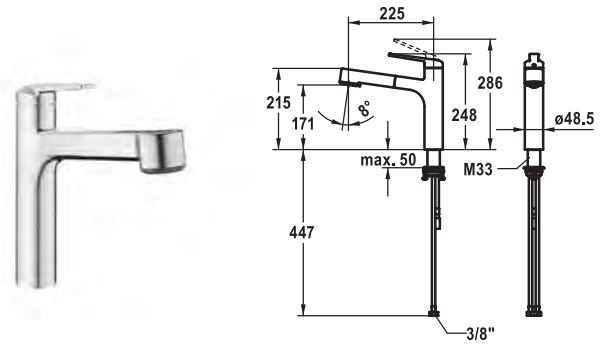

Art.-No.	KWC-No.	FUN
124933	10.701.023.700FL	115.0634.708
stainless steel, A 225, flexible connection hoses		

Art.-No.	KWC-No.	FUN
124934	10.701.033.700FL	115.0634.709
stainless steel, A 225, flexible connection hoses		

Lever mixer • Kitchen

Lever mixer

- Swivel spout 150°
  - Neoperl® Cascade® SLC
- OptimalSpace - ample space for washing or working
- KWC cartridge M 35 S
  - with ceramic discs
  - flow rate and temperature continuously variable
  - temperature limitation
- Flexible connection hoses 3/8"
- QuickInstallation - Fastening via threaded connection with locking screws
- Mounting hole size ø35 mm

Flow rate 12 l/min (3 bar)
Acoustic group I

Lever mixer • Kitchen

Lever mixer

- TouchProtect - anti-scald protection thanks to the "double skin" principle
- Intrinsically safe against backflow
- Pull-out spray
  - SprayClean - easy to clean and actively prevents limescale buildup
  - up to 600 mm pull-out length
  - TripleClean - Normal, soft, and power stream modes
  - hose surface to fit faucet surface
  - QuickConnect - Simple hose connection system
- Hose guide, swivelling 120°
- EasyLock - a pull-out spray that easily slides back into place
- OptimalSpace - ample space for washing or working
- KWC cartridge M 35 S
  - with ceramic discs
  - flow rate and temperature continuously variable
  - temperature limitation
- Flexible connection hoses 3/8"
- QuickInstallation - Fastening via threaded connection with locking screws
- Mounting hole size ø35 mm

Flow rate normal spray 8 l/min (3 bar)
Flow rate needle spray 9 l/min (3 bar)
Acoustic group I