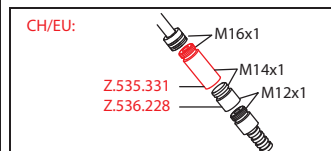

Lever mixer • Kitchen

Lever mixer

- Lever installation only possible on the right side
  - Child safety: cold water flow in lever position towards the front
- gap between wall and centre of mounting hole min. 42 mm
- TouchProtect - anti-scald protection thanks to the “double skin” principle
- Covered pull-out spray
  - ergonomic spout alignment, shape and handling
  - SprayClean - easy to clean and actively prevents limescale buildup
  - Neoperl® Cascade®
  - PowerClean - needle spray mode, with automatic diverter reset
  - up to 500 mm pull-out length
  - hose surface to fit faucet surface
- SwivelStop - hose guide, swivelling 270°, limitable to 120°
- EasyLock - a pull-out spray that easily slides back into place
- OptimalSpace - ample space for washing or working
- KWC cartridge S 25
  - with ceramic discs
  - flow rate and temperature continuously variable
- Flexible connection hoses 3/8"
- Fastening by means of threaded sleeve M33 x 1.5
- Mounting hole size ø35 mm

Flow rate normal spray 8 l/min (3 bar)

Flow rate needle spray 9 l/min (3 bar)

Acoustic group II