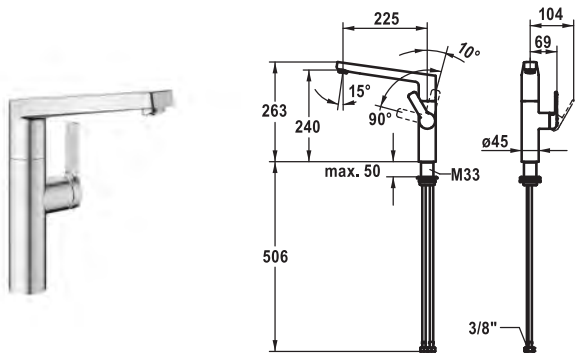

Art.-No.	KWC-No.	FUN
124936	10.701.013.700FL	115.0634.710
stainless steel, A 225, flexible connection hoses		

Lever mixer • Kitchen

Lever mixer

- Lever installation only possible on the right side
  - Child safety: cold water flow in lever position towards the front
- gap between wall and centre of mounting hole min. 26 mm
- SwivelStop - swivel spout 360°, limitable to 150°
  - Neoperl® Cascade® SLC
- OptimalSpace - ample space for washing or working
- KWC cartridge M 35 S
  - with ceramic discs
  - flow rate and temperature continuously variable
  - temperature limitation
- Flexible connection hoses 3/8"
- QuickInstallation - Fastening via threaded connection with locking screws
- Mounting hole size ø35 mm

Flow rate 11 l/min (3 bar)
Acoustic group I

Art.-No.	KWC-No.	FUN
124937	10.701.003.700FL	115.0634.761
stainless steel, A 215, flexible connection hoses		

Lever mixer • Kitchen

Lever mixer