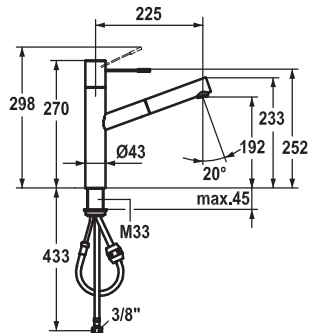

Art.-No.	KWC-No.	FUN
122098	10.151.113.000FL	115.0308.198
all chrome, A 225, flexible connection hoses		
122099	10.151.113.700FL	115.0308.199
stainless steel, A 225, flexible connection hoses		

Lever mixer • Kitchen

Lever mixer

- Surgical-grade hardened stainless steel lever
- TouchProtect - anti-scald protection thanks to the "double skin" principle
- Pull-out aerator
  - Neoperl® Cascade®
  - up to 700 mm pull-out length
  - hose surface to fit faucet surface
- Hose guide, swivelling 105°
- EasyLock - a pull-out spray that easily slides back into place
- KWC cartridge M 35 H
  - with ceramic discs
  - flow rate and temperature continuously variable
- Flexible connection hoses 3/8"
- Fastening by means of threaded sleeve M33 x 1.5
- Mounting hole size Ø35 mm

Flow rate 10 l/min (3 bar)
Acoustic group I

Art.-No.	KWC-No.	FUN
121791	10.151.033.000FL	115.0308.177
all chrome, A 220, flexible connection hoses		
121488	10.151.033.700FL	115.0308.169
stainless steel, A 220, flexible connection hoses		

Lever mixer • Kitchen

Lever mixer

- Surgical-grade hardened stainless steel lever
- TouchProtect - anti-scald protection thanks to the "double skin" principle
- Pull-out spray
  - SprayClean - easy to clean and actively prevents limescale buildup
  - up to 700 mm pull-out length
  - PowerClean - needle spray mode, with automatic diverter reset
  - hose surface to fit faucet surface
- Hose guide, swivelling 105°
- EasyLock - a pull-out spray that easily slides back into place
- KWC cartridge M 35 H
  - with ceramic discs
  - flow rate and temperature continuously variable
- Flexible connection hoses 3/8"
- Fastening by means of threaded sleeve M33 x 1.5
- Mounting hole size Ø35 mm

Flow rate normal spray 12 l/min (3 bar)
Flow rate needle spray 13 l/min (3 bar)
Acoustic group II