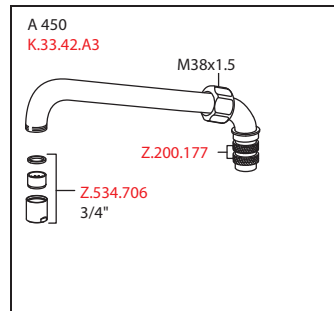

Lever mixer • Commercial kitchen

Lever mixer

- Swivel spout
  - with adjustable gland
  - Jet regulator
- OptimalSpace - ample space for washing or working
- KWC cartridge XL 46 - high capacity
  - with ceramic discs
  - flow rate and temperature continuously variable
  - temperature limitation
- Wall connections 3/4" x 3/4", with shut-off valve L 40 eccentric 7.5 mm

Flow rate 50 l/min (3 bar)
Acoustic group U