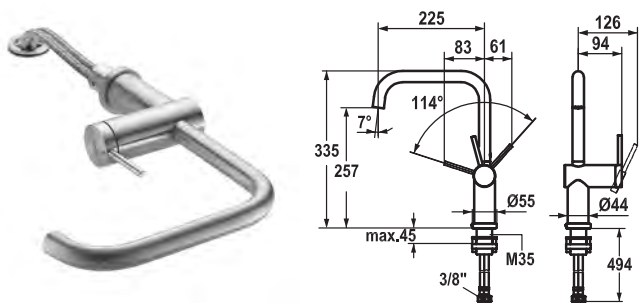

Art.-No.	KWC-No.	FUN
123115	10.231.043.700FL	115.0308.256
stainless steel, A 225, flexible connection hoses		

Lever mixer • Kitchen • detachable

Lever mixer

- Detachable for installation below windows - detached 55 mm
- Lever installation only possible on the right side
  - Child safety: cold water flow in lever position towards the front
- gap between wall and centre of mounting hole min. 65 mm
- Intrinsically safe against backflow
- Swivel spout 125°, extensible to 360°
  - Neoperl® Caché®
- OptimalSpace - ample space for washing or working
- KWC cartridge M 35 H
  - with ceramic discs
  - flow rate and temperature continuously variable
- Flexible connection hoses 3/8"
- Fastening by means of threaded sleeve M35 x 1.5 (preassembled socket)
- Mounting hole size ø35 - 37 mm

Flow rate 12 l/min (3 bar)
Acoustic group II

Art.-No.	KWC-No.	FUN
123116	10.231.053.700FL	115.0308.257
stainless steel, A 225, flexible connection hoses		

Lever mixer • Kitchen • detachable

Lever mixer