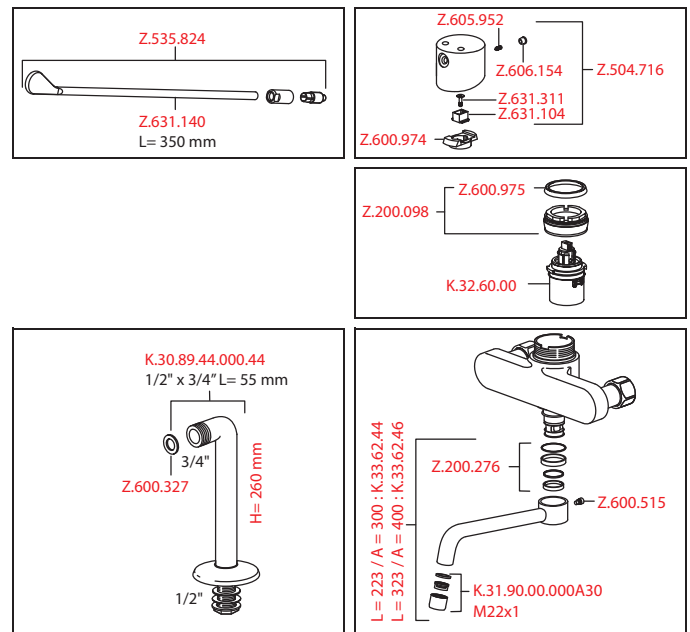

Lever mixer • Commercial kitchen

Lever mixer

- Swivel spout 120°
  - Neoperl® Cascade®
- OptimalSpace - ample space for washing or working
- KWC cartridge L 39 - universal
  - with ceramic discs
  - flow rate and temperature continuously variable
  - temperature and flow rate limitation
- Pillar connections 1/2" x 3/4" L 55
- Mounting hole size ø22 mm

Flow rate 12 l/min (3 bar)
Acoustic group I