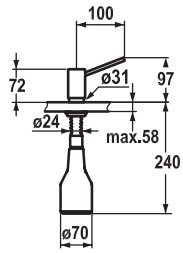

Art.-No.	KWC-No.	FUN
536062	Z.536.062.700	119.0310.326
stainless steel		

Soap dispensers

Soap dispenser KWC INOX

- Easily refillable from top without disassembly
- Mounting hole size $\varnothing 26$ mm
- Scope of delivery:
  - Pump
  - Soap container, filling capacity 350 ml Z.635.713