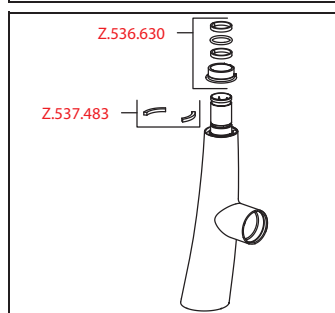

- Covered pull-out spray
  - ergonomic spout alignment, shape and handling
  - SprayClean - easy to clean and actively prevents limescale buildup
  - Neoperl® Cascade®
  - PowerClean - needle spray mode, with automatic diverter reset
  - integrated ON/OFF push-button with automatic shut-off after 30 minutes
  - up to 500 mm pull-out length
- SwivelStop - hose guide, swivelling 270° , limitable to 120°
- EasyLock - a pull-out spray that easily slides back into place
- OptimalSpace - ample space for washing or working
- touch light PRO control unit, maintenance-free
  - up-to-date microprocessor and drive technology
  - tried-and-tested valve technology
  - incl. installation materials
  - designed for wired connection to 1 operating unit (standard)
- Flexible connection hoses 3/8"
- Fastening by means of threaded sleeve M33 x 1.5
- Mounting hole size ø35 mm
- Scope of delivery:
  - Mains receiver 100-240 V / operating voltage 15 V / cable length 900 mm
- To be ordered separately (optional or if necessary):
  - Extension set 1500 mm Z.536.352, comprising: stainless steel hose 1500 mm, 3/8" x 3/8", double nipple, sealing material

Flow rate normal spray 9 l/min (3 bar)
Flow rate needle spray 10 l/min (3 bar)
Acoustic group I