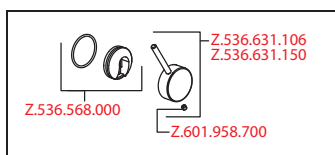

Lever mixer • Kitchen

Lever mixer

- Lever installation only possible on the right side
  - Child safety: cold water flow in lever position towards the front
- gap between wall and centre of mounting hole min. 42 mm
- TouchProtect - anti-scald protection thanks to the "double skin" principle
- Covered pull-out spray
  - ergonomic spout alignment, shape and handling
  - SprayClean - easy to clean and actively prevents limescale buildup
  - Neoperl® Cascade®
  - PowerClean - needle spray mode, with automatic diverter reset
  - up to 500 mm pull-out length
- SwivelStop - hose guide, swivelling 270°, limitable to 120°
- EasyLock - a pull-out spray that easily slides back into place
- OptimalSpace - ample space for washing or working
- KWC cartridge S 25
  - with ceramic discs
  - flow rate and temperature continuously variable
- Flexible connection hoses 3/8"
- Fastening by means of threaded sleeve M33 x 1.5
- Mounting hole size ø35 mm

Flow rate normal spray 8 l/min (3 bar)

Flow rate needle spray 9 l/min (3 bar)

Acoustic group II