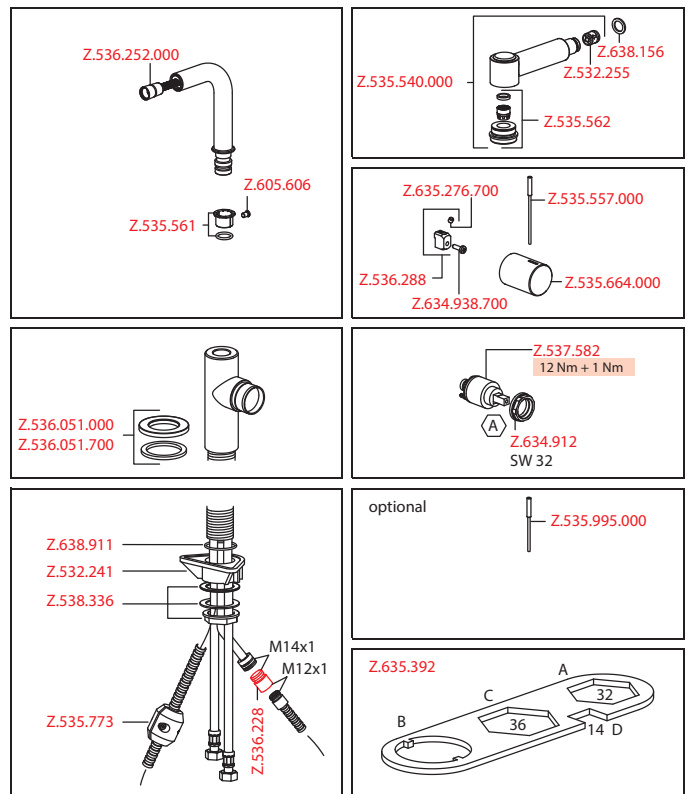

Lever mixer • Kitchen

Lever mixer

- Lever installation possible on the right or left side
- Surgical-grade hardened stainless steel lever
- TouchProtect - anti-scald protection thanks to the "double skin" principle
- Pull-out spray
  - SprayClean - easy to clean and actively prevents limescale buildup
  - up to 700 mm pull-out length
  - PowerClean - needle spray mode, with automatic diverter reset
  - hose surface to fit faucet surface
- Hose guide, swivelling 360°
- EasyLock - a pull-out spray that easily slides back into place
- OptimalSpace - ample space for washing or working
- KWC cartridge M 35 H
  - with ceramic discs
  - flow rate and temperature continuously variable
- Flexible connection hoses 3/8"
- Fastening by means of threaded sleeve M33 x 1.5
- Mounting hole size ø35 mm
- To be ordered separately (optional or if necessary):
  - Short lever, L 70 mm Z.535.995

Flow rate normal spray 12 l/min (3 bar)
Flow rate needle spray 13 l/min (3 bar)
Acoustic group II