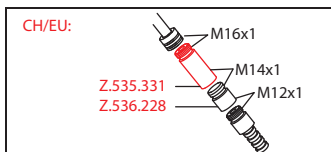

Lever mixer • Kitchen • detachable

Lever mixer

- Detachable for installation below windows - detached 55 mm
- Lever installation only possible on the right side
  - Child safety: cold water flow in lever position towards the front
- gap between wall and centre of mounting hole min. 65 mm
- TouchProtect - anti-scald protection thanks to the "double skin" principle
- Intrinsically safe against backflow
- Pull-out aerator
  - Neoperl® Caché®
  - up to 600 mm pull-out length
  - hose surface to fit faucet surface
- Hose guide, swivelling 360°
- EasyLock - a pull-out spray that easily slides back into place
- OptimalSpace - ample space for washing or working
- KWC cartridge M 35 H
  - with ceramic discs
  - flow rate and temperature continuously variable
- Flexible connection hoses 3/8"
- Fastening by means of threaded sleeve M35 x 1.5 (preassembled socket)
- Mounting hole size ø35 - 37 mm

Flow rate 11 l/min (3 bar)
Acoustic group II