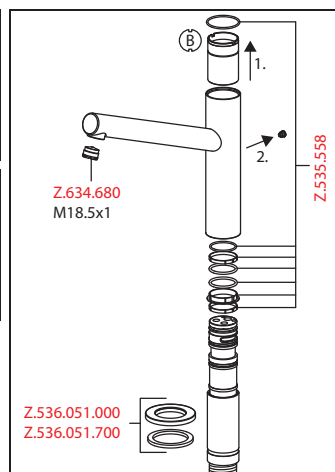

Art.-No.	KWC-No.	FUN
123113	10.151.043.700FL	115.0308.254
stainless steel, A 225, flexible connection hoses		

Art.-No.	KWC-No.	FUN
123114	10.151.053.700FL	115.0308.255
stainless steel, A 220, flexible connection hoses		

Lever mixer • Kitchen • detachable

Lever mixer

- Detachable for installation below windows - detached 55 mm
- Surgical-grade hardened stainless steel lever
- Intrinsically safe against backflow
- Swivel spout 270°
  - Neoperl® Caché®
- KWC cartridge M 35 H
  - with ceramic discs
  - flow rate and temperature continuously variable
- Flexible connection hoses 3/8"
- Fastening by means of threaded sleeve M35 x 1.5 (preassembled socket)
- Mounting hole size ø35 - 37 mm

Flow rate 11 l/min (3 bar)
Acoustic group I

Lever mixer • Kitchen • detachable

Lever mixer

- Detachable for installation below windows - detached 55 mm
- Surgical-grade hardened stainless steel lever
- TouchProtect - anti-scald protection thanks to the "double skin" principle
- Intrinsically safe against backflow
- Pull-out spray
  - SprayClean - easy to clean and actively prevents limescale buildup
  - up to 700 mm pull-out length
  - PowerClean - needle spray mode, with automatic diverter reset
  - hose surface to fit faucet surface
- Hose guide, swivelling 105°
- EasyLock - a pull-out spray that easily slides back into place
- KWC cartridge M 35 H
  - with ceramic discs
  - flow rate and temperature continuously variable
- Flexible connection hoses 3/8"
- Fastening by means of threaded sleeve M35 x 1.5 (preassembled socket)
- Mounting hole size ø35 - 37 mm

Flow rate normal spray 9 l/min (3 bar)
Flow rate needle spray 9 l/min (3 bar)
Acoustic group II