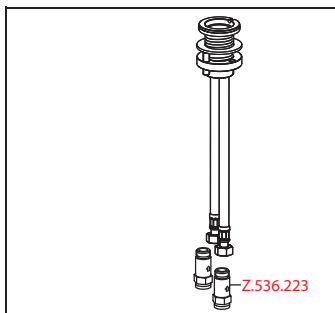

Lever mixer • Kitchen • detachable

Lever mixer

- Detachable for installation below windows - detached 55 mm
- Lever installation only possible on the right side
  - Child safety: cold water flow in lever position towards the front
- gap between wall and centre of mounting hole min. 65 mm
- Intrinsically safe against backflow
- Swivel spout 125°, extensible to 360°
  - Neoperl® Caché®
- OptimalSpace - ample space for washing or working
- KWC cartridge M 35 H
  - with ceramic discs
  - flow rate and temperature continuously variable
- Flexible connection hoses 3/8"
- Fastening by means of threaded sleeve M35 x 1.5 (preassembled socket)
- Mounting hole size ø35 - 37 mm

Flow rate 12 l/min (3 bar)
Acoustic group II