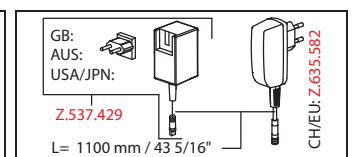

Lever mixer • Kitchen • with LEDShine

Lever mixer

- Lever installation only possible on the right side
  - Child safety: cold water flow in lever position towards the front
- gap between wall and centre of mounting hole min. 42 mm
- TouchProtect - anti-scald protection thanks to the “double skin” principle
- Covered pull-out spray
  - ergonomic spout alignment, shape and handling
  - SprayClean - easy to clean and actively prevents limescale buildup
  - Neoperl® Cascade®
  - PowerClean - needle spray mode, with automatic diverter reset
  - integrated ON/OFF push-button with automatic shut-off after 30 minutes
  - up to 500 mm pull-out length

- SwivelStop - hose guide, swivelling 270°, limitable to 120°
- EasyLock - a pull-out spray that easily slides back into place
- OptimalSpace - ample space for washing or working
- KWC cartridge S 25
  - with ceramic discs
  - flow rate and temperature continuously variable
- Flexible connection hoses 3/8"
- Fastening by means of threaded sleeve M33 x 1.5
- Mounting hole size ø35 mm
- Scope of delivery:
  - Mains receiver 100-240 V / operating voltage 6.75 V / cable length 1100 mm

Flow rate normal spray 8 l/min (3 bar)
Flow rate needle spray 9 l/min (3 bar)
Acoustic group II