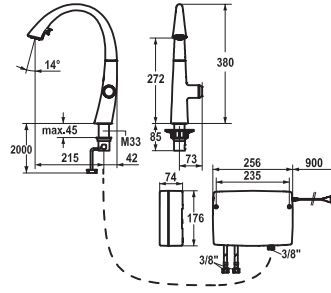

Art.-No.	KWC-No.	FUN
123783	10.201.242.127FL	115.0393.163
decor steel, A 215, flexible connection hoses, mains receiver		

Kitchen • with LEDShine, touch light PRO

IntelligentControl - electronic control

- touch light PRO technology
- touch'n'flow 1-2-3
  - 3 preset temperatures and flow rates
- Position of control unit only possible on the right side
- gap between wall and centre of mounting hole min. 42 mm
- TouchProtect - anti-scald protection thanks to the "double skin" principle
- Microprocessor-control
  - touch'n'flow 1: cold water, 50% flow rate can be individually adjusted and saved
  - touch'n'flow 2: warm water, 50% flow rate can be individually adjusted and saved
  - touch'n'flow 3: hot water, 50% flow rate can be individually adjusted and saved
  - with cleaning programme
  - duration of water flow - safety indication: switch off automatically after 10 minutes
  - temperature limit can be adjusted
  - hot water disinfection (5 minutes) can be adjusted
  - can be restored to factory settings