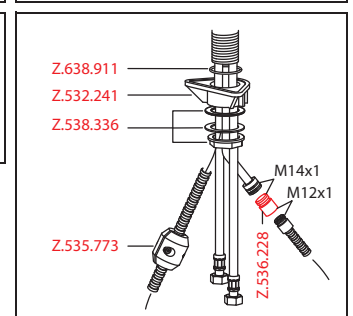

Flow rate normal spray 11 l/min (3 bar)
Flow rate needle spray 11 l/min (3 bar)
Acoustic group I