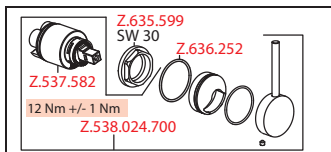

Lever mixer • Kitchen • detachable

Lever mixer

- Detachable for installation below windows - detached 55 mm
- Lever installation only possible on the right side
  - Child safety: cold water flow in lever position towards the front
- gap between wall and centre of mounting hole min. 65 mm
- TouchProtect - anti-scald protection thanks to the "double skin" principle
- Intrinsically safe against backflow
- Pull-out aerator
  - Neoperl® Caché®
  - up to 600 mm pull-out length
  - hose surface to fit faucet surface
- Hose guide, swivelling 360°
- EasyLock - a pull-out spray that easily slides back into place
- OptimalSpace - ample space for washing or working
- KWC cartridge M 35 H
  - with ceramic discs
  - flow rate and temperature continuously variable
- Flexible connection hoses 3/8"
- Fastening by means of threaded sleeve M35 x 1.5 (preassembled socket)
- Mounting hole size ø35 - 37 mm

Flow rate 11 l/min (3 bar)
Acoustic group II