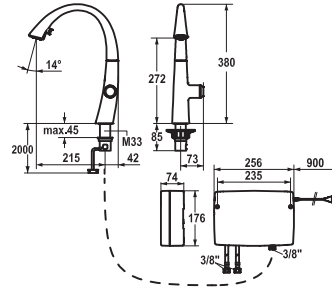

Art.-No.	KWC-No.	FUN
124345	10.201.242.176FL	115.0583.552
matt black, A 215, flexible connection hoses, mains receiver		

Kitchen • with LEDShine, touch light PRO

IntelligentControl - electronic control

- touch light PRO technology
- touch'n'flow 1-2-3
  - 3 preset temperatures and flow rates
- Position of control unit only possible on the right side
- gap between wall and centre of mounting hole min. 42 mm
- TouchProtect - anti-scald protection thanks to the "double skin" principle
- Microprocessor-control
  - touch'n'flow 1: cold water, 50% flow rate can be individually adjusted and saved
  - touch'n'flow 2: warm water, 50% flow rate can be individually adjusted and saved
  - touch'n'flow 3: hot water, 50% flow rate can be individually adjusted and saved
  - with cleaning programme
  - duration of water flow - safety indication: switch off automatically after 10 minutes
  - temperature limit can be adjusted
  - hot water disinfection (5 minutes) can be adjusted
  - can be restored to factory settings