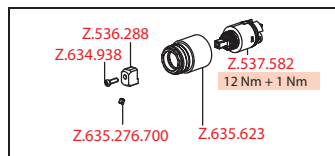

Trim kit • Lever mixer • Basin

Trim kit Lever mixer

- Surgical-grade hardened stainless steel lever
- Fixed spout
  - Neoperl® Caché®
- OptimalSpace - ample space for washing or working
- KWC cartridge M 35
  - with ceramic discs
  - flow rate and temperature continuously variable
  - temperature limitation
- To be ordered separately:
  - Unit for concealed installation 1/2" 39.151.400.931
- To be ordered separately (optional or if necessary):
  - Extension set 20 mm Z.536.333

Flow rate 5 l/min (3 bar)
Acoustic group I

Art.-No.	KWC-No.	FUN
122047	39.151.400.931	112.0308.148
all chrome, Concealed unit		

Concealed unit

Concealed unit wall two hole

- Connecting thread 1/2"
- To be ordered separately:
  - Installation kit Z.536.828
- Suitable for:
  - KWC ONO