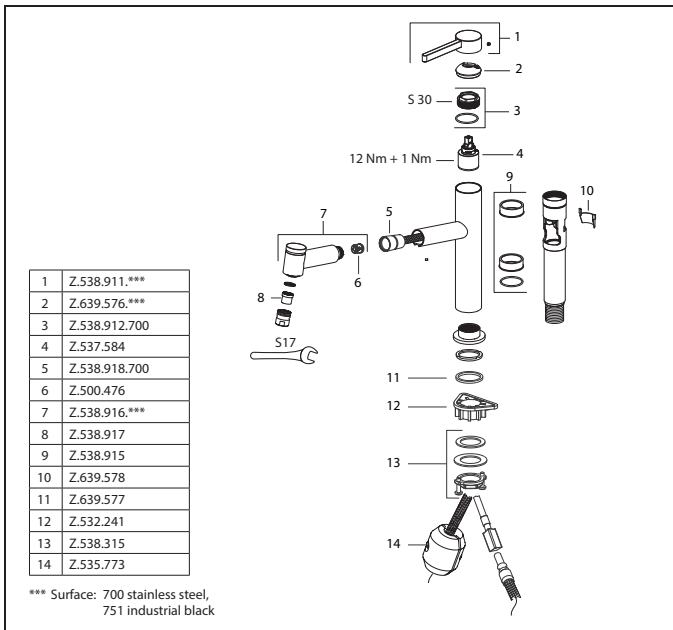

Lever mixer • Kitchen

Lever mixer

- TouchProtect - anti-scald protection thanks to the "double skin" principle
- Pull-out spray
  - SprayClean - easy to clean and actively prevents limescale buildup
  - up to 700 mm pull-out length
  - PowerClean - needle spray mode, with automatic diverter reset
  - QuickConnect - Simple hose connection system
- Hose guide, swivelling 120°
- EasyLock - a pull-out spray that easily slides back into place
- KWC cartridge M 35 S
  - with ceramic discs
  - flow rate and temperature continuously variable
- Flexible connection hoses 3/8"
- QuickInstallation - Fastening via threaded connection with locking screws
- Mounting hole size ø35 mm

Flow rate normal spray 8 l/min (3 bar)
Flow rate needle spray 7 l/min (3 bar)
Acoustic group I