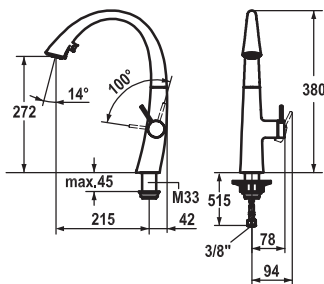

Art.-No.	KWC-No.	FUN
122926	10.201.102.000FL	115.0307.911
all chrome, A 215, flexible connection hoses		
122931	10.201.102.127FL	115.0308.235
decor steel, A 215, flexible connection hoses		

Lever mixer • Kitchen

Lever mixer

- Lever installation only possible on the right side
  - Child safety: cold water flow in lever position towards the front
- gap between wall and centre of mounting hole min. 42 mm
- TouchProtect - anti-scald protection thanks to the “double skin” principle
- Covered pull-out spray
  - ergonomic spout alignment, shape and handling
  - SprayClean - easy to clean and actively prevents limescale buildup
  - Neoperl® Cascade®
  - PowerClean - needle spray mode, with automatic diverter reset
  - up to 500 mm pull-out length
  - hose surface to fit faucet surface
- SwivelStop - hose guide, swivelling 270°, limitable to 120°
- EasyLock - a pull-out spray that easily slides back into place
- OptimalSpace - ample space for washing or working
- KWC cartridge S 25
  - with ceramic discs
  - flow rate and temperature continuously variable
- Flexible connection hoses 3/8"
- Fastening by means of threaded sleeve M33 x 1.5
- Mounting hole size ø35 mm

Flow rate normal spray 8 l/min (3 bar)

Flow rate needle spray 9 l/min (3 bar)

Acoustic group II