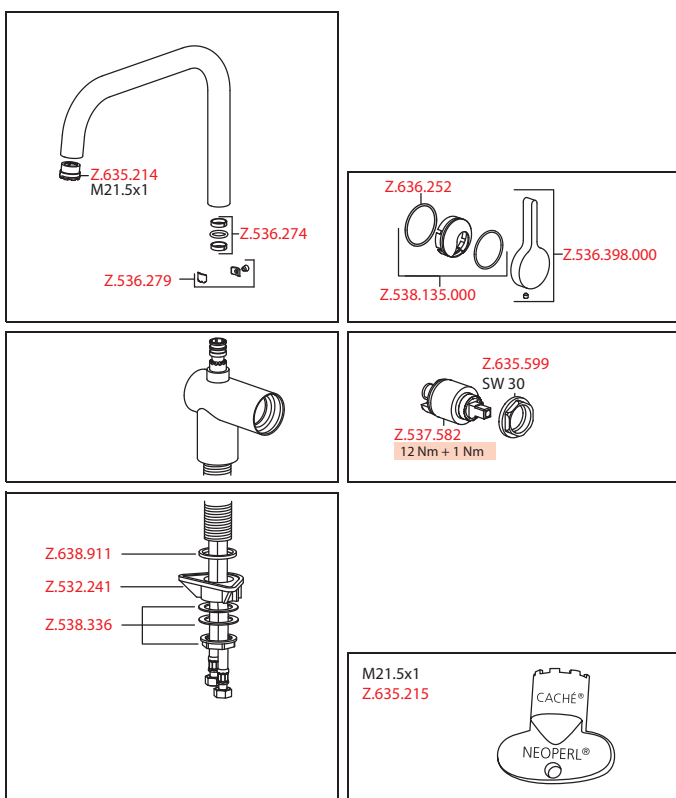

Lever mixer • Kitchen

Lever mixer

- Lever installation only possible on the right side
  - Child safety: cold water flow in lever position towards the front
- gap between wall and centre of mounting hole min. 60 mm
- Swivel spout 125°, extensible to 360°
  - Neoperl® Caché®
- OptimalSpace - ample space for washing or working
- KWC cartridge M 35 H
  - with ceramic discs
  - flow rate and temperature continuously variable
- Flexible connection hoses 3/8"
- Fastening by means of threaded sleeve M33 x 1.5
- Mounting hole size ø35 mm

Flow rate 11 l/min (3 bar)
Acoustic group II