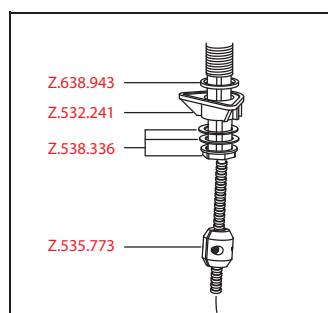

- Covered pull-out spray
  - ergonomic spout alignment, shape and handling
  - SprayClean - easy to clean and actively prevents limescale buildup
  - Neoperl® Cascade®
  - PowerClean - needle spray mode, with automatic diverter reset
  - integrated ON/OFF push-button with automatic shut-off after 30 minutes
  - up to 500 mm pull-out length
  - hose surface to fit faucet surface
- SwivelStop - hose guide, swivelling 270°, limitable to 120°
- EasyLock - a pull-out spray that easily slides back into place
- OptimalSpace - ample space for washing or working
- touch light PRO control unit, maintenance-free
  - up-to-date microprocessor and drive technology
  - tried-and-tested valve technology
  - incl. installation materials
  - designed for wired connection to 1 operating unit (standard)
- Flexible connection hoses 3/8"
- Fastening by means of threaded sleeve M33 x 1.5
- Mounting hole size ø35 mm
- Scope of delivery:
  - Mains receiver 100-240 V / operating voltage 15 V / cable length 900 mm
- To be ordered separately (optional or if necessary):
  - Extension set 1500 mm Z.536.352, comprising: stainless steel hose 1500 mm, 3/8" x 3/8", double nipple, sealing material

Flow rate normal spray 9 l/min (3 bar)
Flow rate needle spray 10 l/min (3 bar)
Acoustic group I