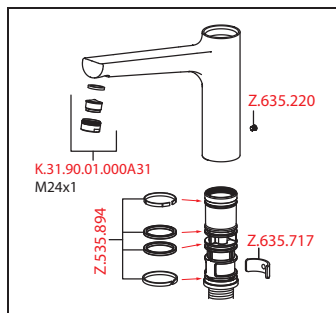

Lever mixer • Kitchen

Lever mixer

- TouchProtect - anti-scald protection thanks to the "double skin" principle
- Pull-out spray
  - SprayClean - easy to clean and actively prevents limescale buildup
  - up to 600 mm pull-out length
  - PowerClean - needle spray mode, with automatic diverter reset
  - hose surface to fit faucet surface
- Hose guide, swivelling 130°
- EasyLock - a pull-out spray that easily slides back into place
- KWC cartridge M 35 H
  - with ceramic discs
  - flow rate and temperature continuously variable
- Flexible connection hoses 3/8"
- Fastening by means of threaded sleeve M33 x 1.5
- Mounting hole size ø35 mm

Flow rate 12 l/min (3 bar)
Acoustic group I