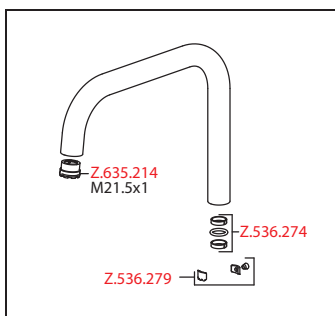

Lever mixer • Kitchen • detachable

Lever mixer

- Detachable for installation below windows - detached 55 mm
- Lever installation only possible on the right side
  - Child safety: cold water flow in lever position towards the front
- gap between wall and centre of mounting hole min. 65 mm
- Intrinsically safe against backflow
- Swivel spout 125°, extensible to 360°
  - Neoperl® Caché®
- OptimalSpace - ample space for washing or working
- KWC cartridge M 35 H
  - with ceramic discs
  - flow rate and temperature continuously variable
- Flexible connection hoses 3/8"
- Fastening by means of threaded sleeve M35 x 1.5 (preassembled socket)
- Mounting hole size ø35 - 37 mm

Flow rate 12 l/min (3 bar)
Acoustic group II