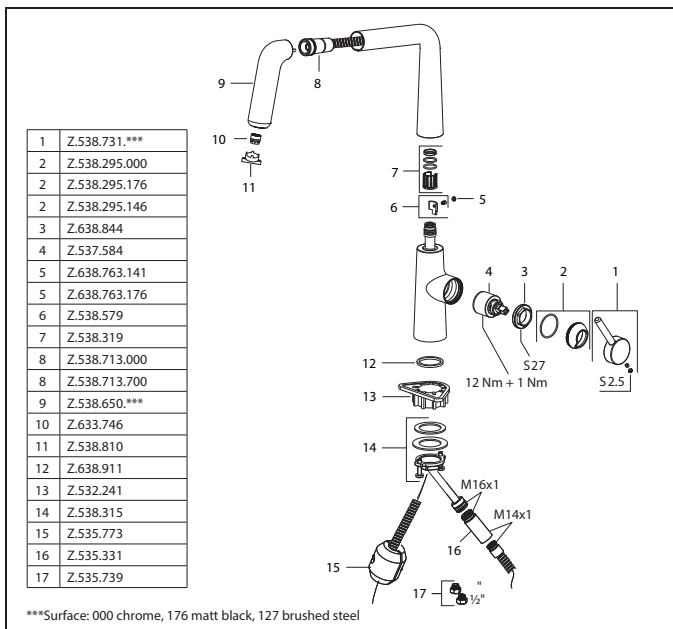

Lever mixer • Kitchen

Lever mixer

- Lever installation only possible on the right side
  - Child safety: cold water flow in lever position towards the front
- gap between wall and centre of mounting hole min. 26 mm
- TouchProtect - anti-scald protection thanks to the "double skin" principle
- Pull-out spray
  - ergonomic spout alignment, shape and handling
  - SprayClean - easy to clean and actively prevents limescale buildup
  - Neoperl® Perlator® laminar
  - PowerClean - needle spray mode, with automatic diverter reset
  - up to 500 mm pull-out length

- Hose guide, swivelling 150°, can be extended to 360°
- EasyLock - a pull-out spray that easily slides back into place
- OptimalSpace - ample space for washing or working
- KWC cartridge M 35 S
  - with ceramic discs
  - flow rate and temperature continuously variable
- Flexible connection hoses 3/8"
- QuickInstallation - Fastening via threaded connection with locking screws
- Mounting hole size $\varnothing 35$ mm
- To be ordered separately (optional or if necessary):
  - Swivel range limited to 120°, Z.538.320

Flow rate normal spray 10 l/min (3 bar)

Flow rate needle spray 9 l/min (3 bar)

Acoustic group I