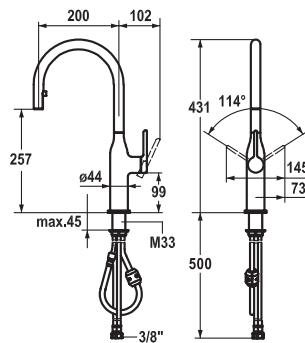

Art.-No.	KWC-No.	FUN
122284	10.261.102.000FL	115.0308.211
all chrome, A 200, flexible connection hoses		

Lever mixer • Kitchen

Lever mixer

- Lever installation possible on the right or left side
- TouchProtect - anti-scald protection thanks to the "double skin" principle
- Pull-out aerator covered
  - Neoperl® Caché®
  - up to 500 mm pull-out length
  - hose surface to fit faucet surface
- Hose guide, swivelling 360°
- EasyLock - a pull-out spray that easily slides back into place
- OptimalSpace - ample space for washing or working
- KWC cartridge S 25
  - with ceramic discs
  - flow rate and temperature continuously variable
- Flexible connection hoses 3/8"
- Fastening by means of threaded sleeve M33 x 1.5
- Mounting hole size ø35 mm

Flow rate 10 l/min (3 bar)
Acoustic group I