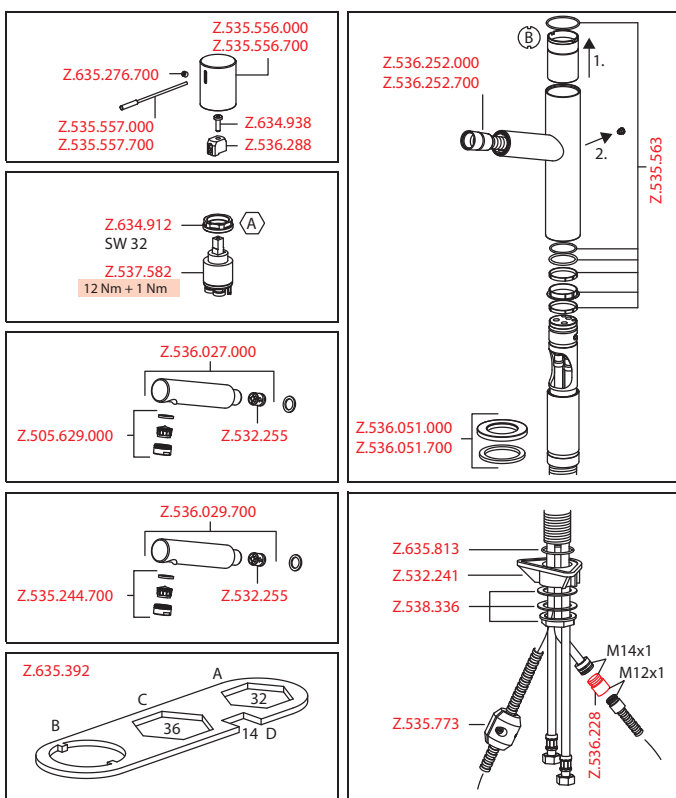

Lever mixer • Kitchen

Lever mixer

- Surgical-grade hardened stainless steel lever
- TouchProtect - anti-scald protection thanks to the "double skin" principle
- Pull-out aerator
  - Neoperl® Cascade®
  - up to 700 mm pull-out length
  - hose surface to fit faucet surface
- Hose guide, swivelling 105°
- EasyLock - a pull-out spray that easily slides back into place
- KWC cartridge M 35 H
  - with ceramic discs
  - flow rate and temperature continuously variable
- Flexible connection hoses 3/8"
- Fastening by means of threaded sleeve M33 x 1.5
- Mounting hole size Ø35 mm

Flow rate 10 l/min (3 bar)
Acoustic group I