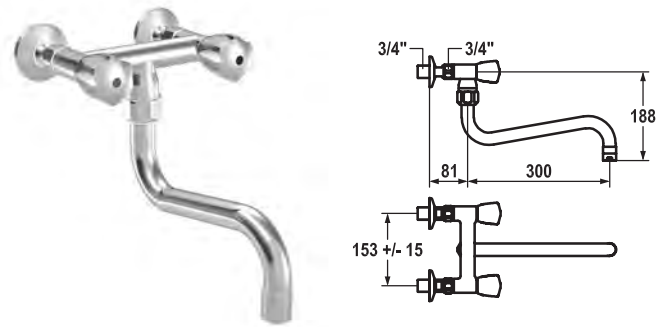

Two-handle mixer • Commercial kitchen

1. Two-handle mixer
2. KWC CORONA metal handles, removable
   - Swivel spout
     - with adjustable gland
     - Jet regulator
   - OptimalSpace - ample space for washing or working
   - Flat valves M20 x 1.25
     - stainless steel valve seat
   - Wall connections 3/4" x 3/4", without shut-off valve L 160

Flow rate 120 l/min (3 bar)
Acoustic group U