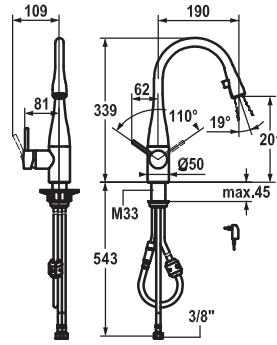

Art.-No.	KWC-No.	FUN
121618	10.121.102.000FL	115.0307.894
all chrome, A 190, flexible connection hoses, mains receiver		
121616	10.121.102.700FL	115.0307.869
stainless steel, A 190, flexible connection hoses, mains receiver		

Lever mixer • Kitchen • with LEDShine

Lever mixer

- Lever installation possible on the right or left side
- TouchProtect - anti-scald protection thanks to the "double skin" principle
- Pull-out aerator covered
  - Neoperl® Caché®
  - integrated ON/OFF push-button with automatic shut-off after 45 minutes
  - up to 600 mm pull-out length
  - hose surface to fit faucet surface
- Hose guide, swivelling 320°
- EasyLock - a pull-out spray that easily slides back into place
- KWC cartridge M 35
  - with ceramic discs
  - flow rate and temperature continuously variable
- Flexible connection hoses 3/8"
- Fastening by means of threaded sleeve M33 x 1.5
- Mounting hole size ø35 mm
- Scope of delivery:
  - Mains receiver 100-240 V / operating voltage 6.75 V / cable length 1100 mm

Flow rate 10 l/min (3 bar)
Acoustic group I

Z.535.263.000 LED Z.535.263.700 ~~Z.536.254.000~~ ~~LED Z.536.254.700~~ Z.636.165 M18.5x1	A 190 Z.535.583.000 Z.535.583.700	Z.536.578.000 12 Nm + 1 Nm Z.534.836 Z.635.385 SW 32 Z.536.052.000	GB: AUS: USA/JPN: Z.537.429 L = 1100 mm / 43 5/16" CH/EU: Z.635.582
CH/EU: M16x1 Z.535.331 M14x1	Z.601.981 Z.536.007	Z.536.578.700 Z.635.385 SW 32 Z.534.836 12 Nm + 1 Nm Z.536.008.700	Z.638.943 Z.532.241 Z.538.336
M18.5x1 Z.634.729 CACHE® NEOPERL®	Z.534.836 12 Nm + 1 Nm Z.635.385 SW 32	Z.535.773 M16x1 M14x1