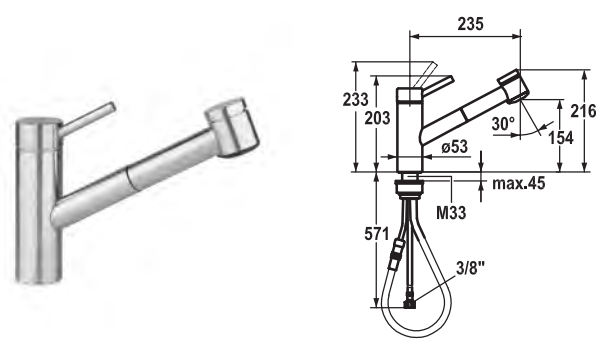

Lever mixer • Kitchen

1. Lever mixer
2. Socket 50 mm
   - TouchProtect - anti-scald protection thanks to the "double skin" principle
   - Pull-out aerator
     - Neoperl® Cascade®
     - up to 700 mm pull-out length
     - hose surface to fit faucet surface
   - Hose guide, swivelling 130°
   - EasyLock - a pull-out spray that easily slides back into place
   - OptimalSpace - ample space for washing or working
   - KWC cartridge L 39 - universal
     - with ceramic discs
     - flow rate and temperature continuously variable
     - temperature and flow rate limitation
   - Flexible connection hoses 3/8"
   - Fastening by means of threaded sleeve M33 x 1.5
   - Mounting hole size 35 mm

Flow rate 12 l/min (3 bar)
Acoustic group I