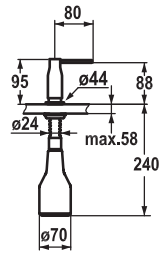

Art.-No.	KWC-No.	FUN
536332	Z.536.332.000	119.0308.350
all chrome		

Soap dispensers

Soap dispenser KWC SIN

- Easily refillable from top without disassembly
- Mounting hole size $\varnothing 26$ mm
- Scope of delivery:
  - Pump
  - Soap container, filling capacity 350 ml Z.635.713