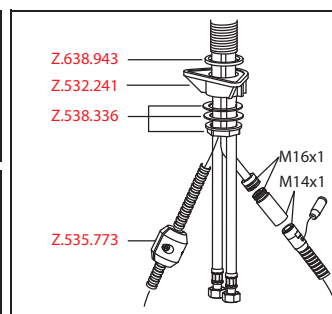

Lever mixer • Kitchen • with LEDShine

Lever mixer

- Lever installation only possible on the right side
  - Child safety: cold water flow in lever position towards the front
- gap between wall and centre of mounting hole min. 42 mm
- TouchProtect - anti-scald protection thanks to the “double skin” principle
- Covered pull-out spray
  - ergonomic spout alignment, shape and handling
  - SprayClean - easy to clean and actively prevents limescale buildup
  - Neoperl® Cascade®
  - PowerClean - needle spray mode, with automatic diverter reset
  - integrated ON/OFF push-button with automatic shut-off after 30 minutes
  - up to 500 mm pull-out length

- SwivelStop - hose guide, swivelling 270°, limitable to 120°
- EasyLock - a pull-out spray that easily slides back into place
- OptimalSpace - ample space for washing or working
- KWC cartridge S 25
  - with ceramic discs
  - flow rate and temperature continuously variable
- Flexible connection hoses 3/8"
- Fastening by means of threaded sleeve M33 x 1.5
- Mounting hole size ø35 mm
- Scope of delivery:
  - Mains receiver 100-240 V / operating voltage 6.75 V / cable length 1100 mm

Flow rate normal spray 8 l/min (3 bar)
Flow rate needle spray 9 l/min (3 bar)
Acoustic group II