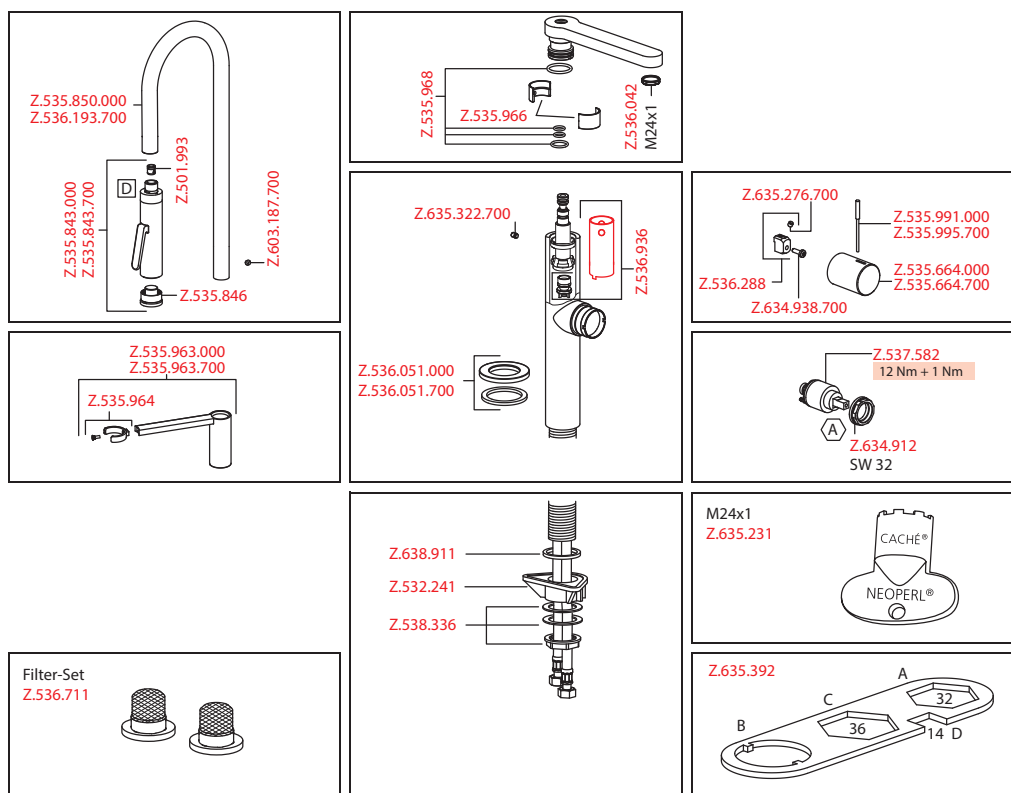

Lever mixer • Kitchen

Lever mixer

- HighFlex patented spring hose technology
- Lever installation possible on the right or left side
- Surgical-grade hardened stainless steel lever
- TouchProtect - anti-scald protection thanks to the "double skin" principle
- Integrated vacuum diversion
- EasyLock - a pull-out spray that easily slides back into place
- Swivel spout 360°
  - Neoperl® SLIM®

- Professional spray 360° turn
  - SprayClean - easy to clean and actively prevents limescale buildup
  - PowerClean - needle spray mode
- OptimalSpace - ample space for washing or working
- KWC cartridge M 35 H
  - with ceramic discs
  - flow rate and temperature continuously variable
- Flexible connection hoses 3/8"
- Fastening by means of threaded sleeve M33 x 1.5
- Mounting hole size ø35 mm
- Scope of delivery:
  - Spray holder Z.535.963

Flow rate 11 l/min (3 bar)
Spray: Flow rate 3 l/min (3 bar)
Acoustic group I