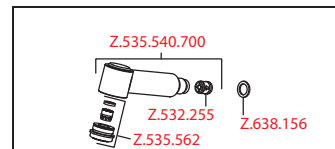

Lever mixer • Kitchen • detachable

Lever mixer

- Detachable for installation below windows - detached 55 mm
- Surgical-grade hardened stainless steel lever
- TouchProtect - anti-scald protection thanks to the "double skin" principle
- Intrinsically safe against backflow
- Pull-out spray
  - SprayClean - easy to clean and actively prevents limescale buildup
  - up to 700 mm pull-out length
  - PowerClean - needle spray mode, with automatic diverter reset
  - hose surface to fit faucet surface
- Hose guide, swivelling 105°
- EasyLock - a pull-out spray that easily slides back into place
- KWC cartridge M 35 H
  - with ceramic discs
  - flow rate and temperature continuously variable
- Flexible connection hoses 3/8"
- Fastening by means of threaded sleeve M35 x 1.5 (preassembled socket)
- Mounting hole size ø35 - 37 mm

Flow rate normal spray 9 l/min (3 bar)
Flow rate needle spray 9 l/min (3 bar)
Acoustic group II