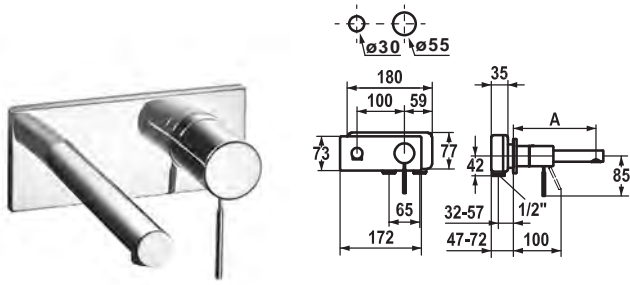

Art.-No.	KWC-No.	FUN
122045	11.152.033.000	115.0308.178
all chrome, A 175, Trim kit		
122046	11.152.034.000	115.0308.179
all chrome, A 225, Trim kit		

Trim kit • Lever mixer • Basin

Trim kit Lever mixer

- Surgical-grade hardened stainless steel lever
- Fixed spout
  - Neoperl® Caché®
- OptimalSpace - ample space for washing or working
- KWC cartridge M 35
  - with ceramic discs
  - flow rate and temperature continuously variable
  - temperature limitation
- To be ordered separately:
  - Unit for concealed installation 1/2" 39.151.400.931
- To be ordered separately (optional or if necessary):
  - Extension set 20 mm Z.536.333

Flow rate 5 l/min (3 bar)
Acoustic group I