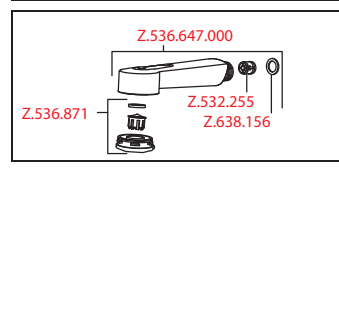

Art.-No.	KWC-No.	FUN
123954	10.175.023.000FL	115.0480.492
all chrome, A 225, flexible connection hoses		

Art.-No.	KWC-No.	FUN
123962	10.175.033.000FL	115.0480.636
all chrome, A 230, flexible connection hoses		

Lever mixer • Kitchen • Low pressure

Lever mixer

- Swivel spout 160°
  - Jet regulator
- KWC cartridge M 35 H
  - with ceramic discs
  - flow rate and temperature continuously variable
- Flexible connection hoses 3/8"
- Fastening by means of threaded sleeve M33 x 1.5
- Mounting hole size ø35 mm

Lever mixer • Kitchen • Low pressure

Lever mixer

- TouchProtect - anti-scald protection thanks to the "double skin" principle
- Pull-out spray
  - SprayClean - easy to clean and actively prevents limescale buildup
  - up to 600 mm pull-out length
  - PowerClean - needle spray mode, with automatic diverter reset
  - hose surface to fit faucet surface
- Hose guide, swivelling 130°
- EasyLock - a pull-out spray that easily slides back into place
- KWC cartridge M 35 H
  - with ceramic discs
  - flow rate and temperature continuously variable
- Flexible connection hoses 3/8"
- Fastening by means of threaded sleeve M33 x 1.5
- Mounting hole size ø35 mm

Flow rate 6 l/min (3 bar)
Acoustic group I

Flow rate normal spray 7 l/min (3 bar)
Flow rate needle spray 7 l/min (3 bar)
Acoustic group I