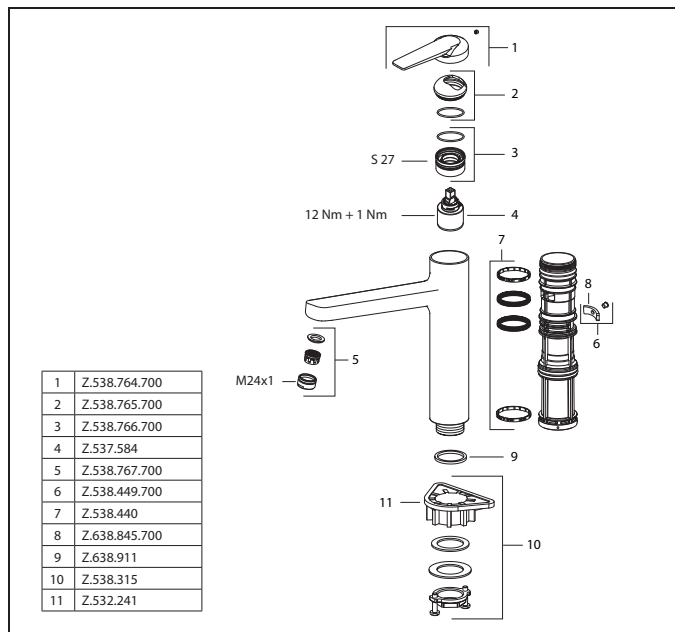

Lever mixer • Kitchen

Lever mixer

- Swivel spout 150°
  - Neoperl® Cascade® SLC
- OptimalSpace - ample space for washing or working
- KWC cartridge M 35 S
  - with ceramic discs
  - flow rate and temperature continuously variable
  - temperature limitation
- Flexible connection hoses 3/8"
- QuickInstallation - Fastening via threaded connection with locking screws
- Mounting hole size ø35 mm

Flow rate 12 l/min (3 bar)
Acoustic group I