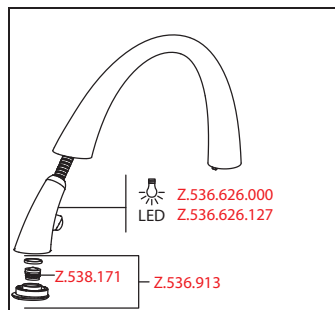

- Covered pull-out spray
  - ergonomic spout alignment, shape and handling
  - SprayClean - easy to clean and actively prevents limescale buildup
  - Neoperl® Cascade®
  - PowerClean - needle spray mode, with automatic diverter reset
  - integrated ON/OFF push-button with automatic shut-off after 30 minutes
  - up to 500 mm pull-out length
  - hose surface to fit faucet surface
- SwivelStop - hose guide, swivelling 270°, limitable to 120°
- EasyLock - a pull-out spray that easily slides back into place
- OptimalSpace - ample space for washing or working
- touch light PRO control unit, maintenance-free
  - up-to-date microprocessor and drive technology
  - tried-and-tested valve technology
  - incl. installation materials
  - designed for wired connection to 1 operating unit (standard)
- Flexible connection hoses 3/8"
- Fastening by means of threaded sleeve M33 x 1.5
- Mounting hole size ø35 mm
- Scope of delivery:
  - Mains receiver 100-240 V / operating voltage 15 V / cable length 900 mm
- To be ordered separately (optional or if necessary):
  - Extension set 1500 mm Z.536.352, comprising: stainless steel hose 1500 mm, 3/8" x 3/8", double nipple, sealing material

Flow rate normal spray 9 l/min (3 bar)
Flow rate needle spray 10 l/min (3 bar)
Acoustic group I