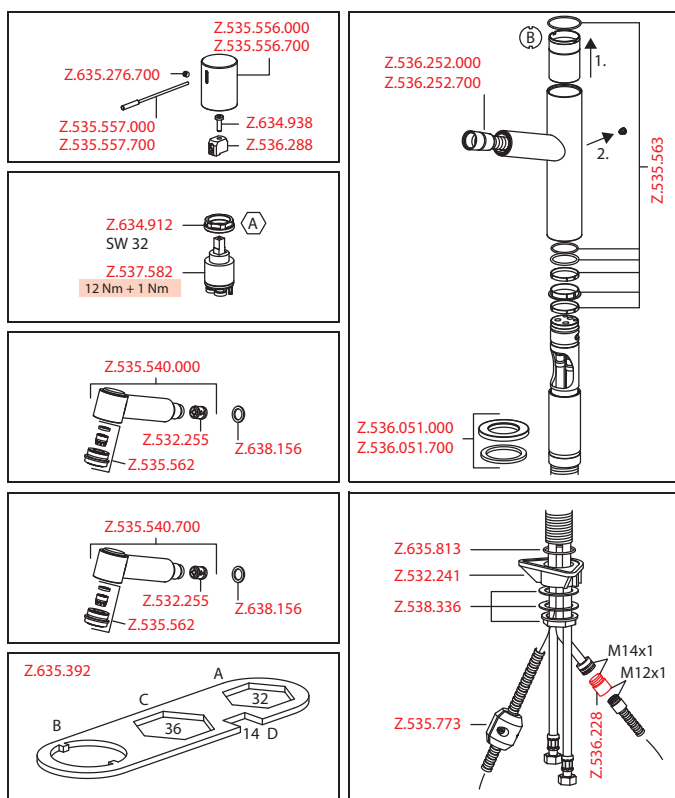

Lever mixer • Kitchen

Lever mixer

- Surgical-grade hardened stainless steel lever
- TouchProtect - anti-scald protection thanks to the "double skin" principle
- Pull-out spray
  - SprayClean - easy to clean and actively prevents limescale buildup
  - up to 700 mm pull-out length
  - PowerClean - needle spray mode, with automatic diverter reset
  - hose surface to fit faucet surface
- Hose guide, swivelling 105°
- EasyLock - a pull-out spray that easily slides back into place
- KWC cartridge M 35 H
  - with ceramic discs
  - flow rate and temperature continuously variable
- Flexible connection hoses 3/8"
- Fastening by means of threaded sleeve M33 x 1.5
- Mounting hole size Ø35 mm

Flow rate normal spray 12 l/min (3 bar)
Flow rate needle spray 13 l/min (3 bar)
Acoustic group II