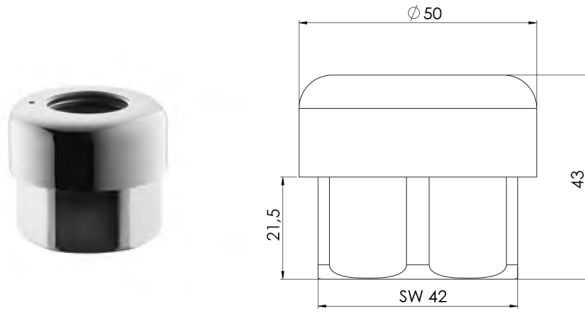

Art.-No.	KWC-No.	FUN
537565	Z.537.565.000	133.0493.135
all chrome		

Outlet swivel limiter M 38 x 15

- Suitable for:
  - KWC GASTRO
  - 2-handle and lever mixer
  - one hole / 2-hole + wall mixer 3/4"
  - limitation individually adjustable