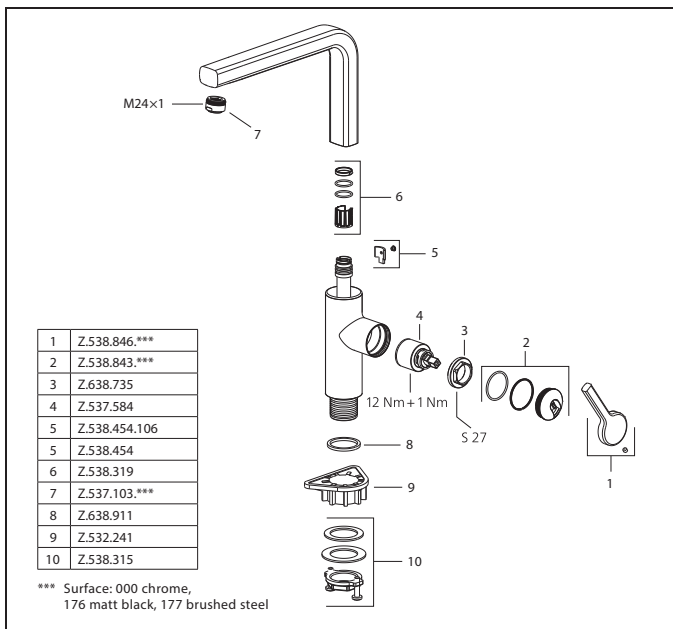

Lever mixer • Kitchen

Lever mixer

- Lever installation only possible on the right side
  - Child safety: cold water flow in lever position towards the front
- gap between wall and centre of mounting hole min. 20 mm
- SwivelStop - swivel spout 150°, extensible to 360°
  - Neoperl® Cascade® SLC
- OptimalSpace - ample space for washing or working
- KWC cartridge M 35 S
  - with ceramic discs
  - flow rate and temperature continuously variable
  - temperature limitation
- Flexible connection hoses 3/8"
- QuickInstallation - Fastening via threaded connection with locking screws
- Mounting hole size $\varnothing 35$ mm
- To be ordered separately (optional or if necessary):
  - Swivel range limited to 120°, Z.538.320

NEW

Coming soon

Acoustic group I

Spray outlet: Flow rate 12 l/min (3 bar)

Art.-No. **125374** KWC-No. **10.461.002.176FL** FUN
matt black, A 225, flexible connection hoses