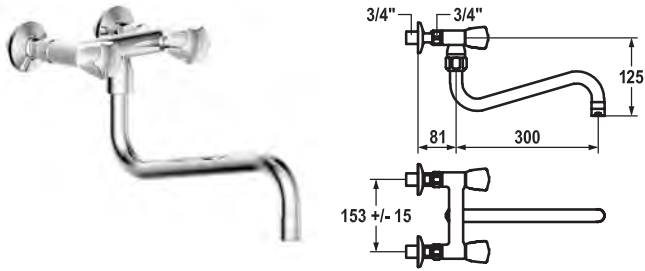

Art.-No.	KWC-No.	FUN
124036	K.24.42.13.000C86	115.0493.133
all chrome, AD 153 +/- 15 mm, A 300		

Commercial kitchen

1. Two-handle mixer
2. KWC CORONA metal handles, removable
   - Swivel spout
     - with adjustable gland
     - Jet regulator
   - OptimalSpace - ample space for washing or working
   - Flat valves M20 x 1.25
     - stainless steel valve seat
   - Wall connections 3/4" x 3/4", with shut-off valve L 40 eccentric 7.5 mm

Flow rate 120 l/min (3 bar)
Acoustic group U

Art.-No.	KWC-No.	FUN
118397	K.24.42.17.000C86	115.0315.635
all chrome, AD 153 +/- 15 mm, G 3/4"		
118401	K.24.42.19.000C86	115.0315.636
all chrome, AD 153 +/- 15 mm, G 3/4" x DN 20		

Two-handle mixer • Commercial kitchen

1. Two-handle mixer
2. KWC CORONA metal handles, removable
   - Intrinsically safe against backflow
   - Threaded outlet for hose connection
   - OptimalSpace - ample space for washing or working
   - Flat valves M20 x 1.25
     - stainless steel valve seat
   - Wall connections 3/4" x 3/4", with shut-off valve L 40 eccentric 7.5 mm

Flow rate 60 l/min (3 bar)
Acoustic group U