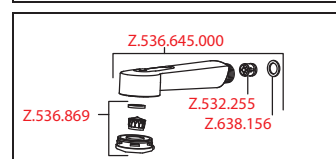

Flow rate normal spray 11 l/min (3 bar)
Flow rate needle spray 11 l/min (3 bar)
Acoustic group I