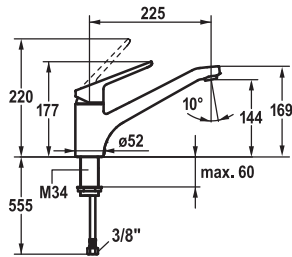

Art.-No.	KWC-No.	FUN
123995	10.371.023.000FL	115.0473.854
all chrome, A 225, flexible connection hoses