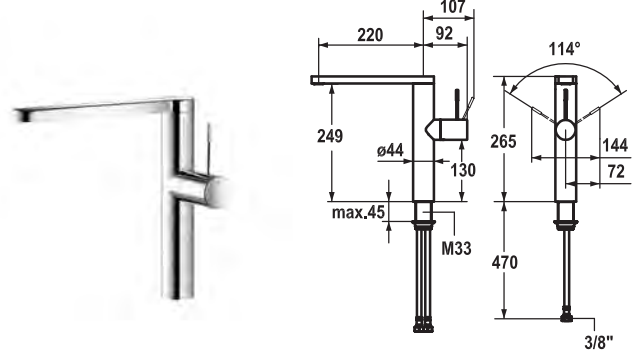

Art.-No.	KWC-No.	FUN
121751	10.151.413.000FL	115.0308.170
all chrome, A 220, flexible connection hoses		
122257	10.151.413.700FL	115.0308.208
stainless steel, A 220, flexible connection hoses		

Lever mixer • Kitchen

Lever mixer

- Lever installation possible on the right or left side
- Surgical-grade hardened stainless steel lever
- Swivel spout 360°
  - Neoperl® Caché®
- OptimalSpace - ample space for washing or working
- KWC cartridge M 35 H
  - with ceramic discs
  - flow rate and temperature continuously variable
- Flexible connection hoses 3/8"
- Fastening by means of threaded sleeve M33 x 1.5
- Mounting hole size Ø35 mm
- To be ordered separately (optional or if necessary):
  - Short lever, L 70 mm Z.535.995

Flow rate 12 l/min (3 bar)
Acoustic group I

Lever mixer • Kitchen

Lever mixer

- Lever installation possible on the right or left side
- Surgical-grade hardened stainless steel lever
- Swivel spout 360°
  - Neoperl® SLIM®
- OptimalSpace - ample space for washing or working
- KWC cartridge M 35 H
  - with ceramic discs
  - flow rate and temperature continuously variable
- Flexible connection hoses 3/8"
- Fastening by means of threaded sleeve M33 x 1.5
- Mounting hole size Ø35 mm

Flow rate 11 l/min (3 bar)
Acoustic group II