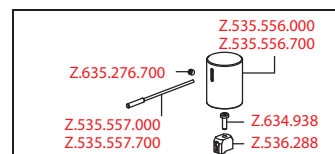

Lever mixer • Kitchen • detachable

Lever mixer

- Detachable for installation below windows - detached 55 mm
- Surgical-grade hardened stainless steel lever
- TouchProtect - anti-scald protection thanks to the "double skin" principle
- Intrinsically safe against backflow
- Pull-out spray
  - SprayClean - easy to clean and actively prevents limescale buildup
  - up to 700 mm pull-out length
  - PowerClean - needle spray mode, with automatic diverter reset
  - hose surface to fit faucet surface
- Hose guide, swivelling 105°
- EasyLock - a pull-out spray that easily slides back into place
- KWC cartridge M 35 H
  - with ceramic discs
  - flow rate and temperature continuously variable
- Flexible connection hoses 3/8"
- Fastening by means of threaded sleeve M35 x 1.5 (preassembled socket)
- Mounting hole size ø35 - 37 mm

Flow rate normal spray 9 l/min (3 bar)
Flow rate needle spray 9 l/min (3 bar)
Acoustic group II