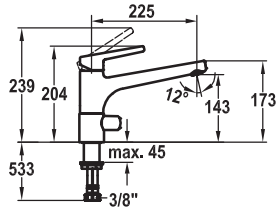

Art.-No.	KWC-No.	FUN
123956	10.171.063.000FL	115.0480.480
all chrome, A 225, flexible connection hoses		

Lever mixer • Kitchen • Integrated shut-off valve

Lever mixer

- Default shut-off valve position
- Swivel spout 160°
  - Neoperl® Cascade®
- KWC cartridge M 35 H
  - with ceramic discs
  - flow rate and temperature continuously variable
- Flexible connection hoses 3/8"
- Fastening by means of threaded sleeve M33 x 1.5
- Mounting hole size ø35 mm

Flow rate 12 l/min (3 bar)
Acoustic group II

Art.-No.	KWC-No.	FUN
123967	10.171.013.000FL	115.0480.661
all chrome, A 225, flexible connection hoses		

Lever mixer • Kitchen

Lever mixer

- Lever installation only possible on the right side
  - Child safety: cold water flow in lever position towards the front
- gap between wall and centre of mounting hole min. 42 mm
- Swivel spout 360°
  - Neoperl® Cascade®
- OptimalSpace - ample space for washing or working
- KWC cartridge S 25
  - with ceramic discs
  - flow rate and temperature continuously variable
- Flexible connection hoses 3/8"
- Fastening by means of threaded sleeve M33 x 1.5
- Mounting hole size ø35 mm

Flow rate 10 l/min (3 bar)
Acoustic group II