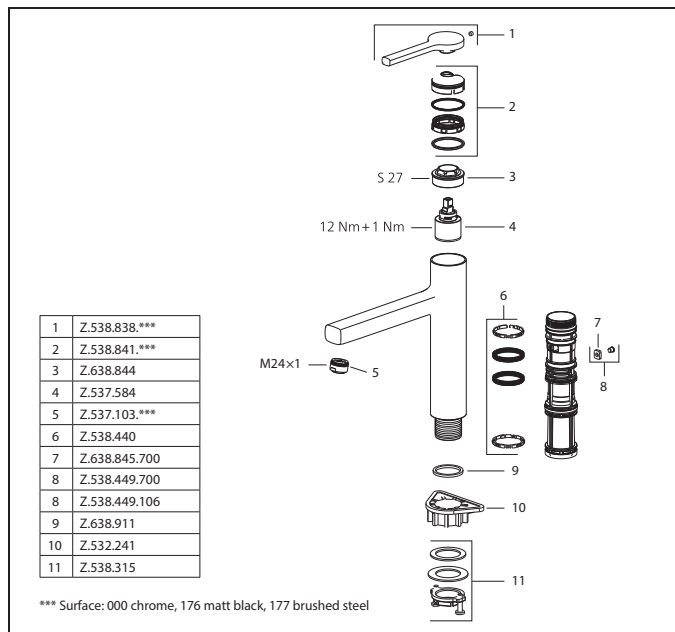

Lever mixer • Kitchen

Lever mixer

- TouchProtect - anti-scald protection thanks to the "double skin" principle
- Intrinsically safe against backflow
- Pull-out spray
  - SprayClean - easy to clean and actively prevents limescale buildup
  - up to 600 mm pull-out length
  - TripleClean - Normal, soft, and power stream modes
  - QuickConnect - Simple hose connection system
- Hose guide, swivelling 120°
- EasyLock - a pull-out spray that easily slides back into place
- KWC cartridge M 35 S
  - with ceramic discs
  - flow rate and temperature continuously variable
  - temperature limitation
- Flexible connection hoses 3/8"
- QuickInstallation - Fastening via threaded connection with locking screws
- Mounting hole size ø35 mm

NEW
Coming soon

Acoustic group I

Spray outlet: Flow rate 11 l/min (3 bar)