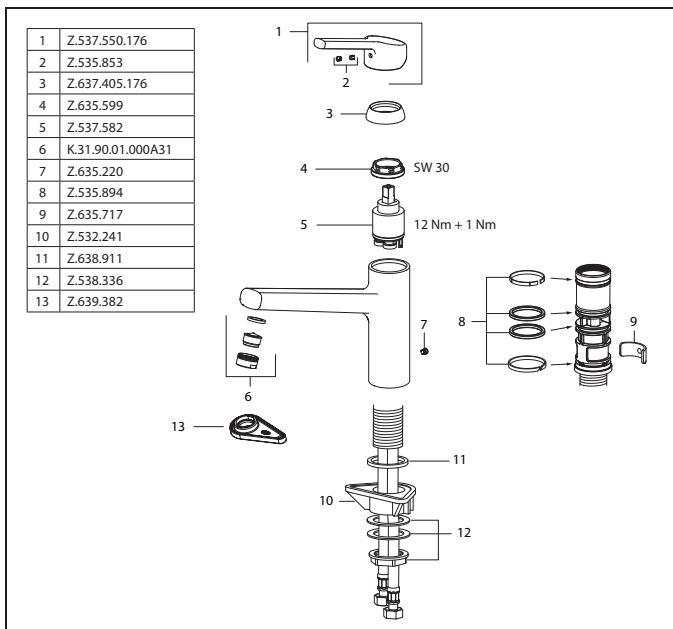

Lever mixer • Kitchen

Lever mixer

- Swivel spout 160°
  - Neoperl® Cascade®
- KWC cartridge M 35
  - with ceramic discs
  - flow rate and temperature continuously variable
- Flexible connection hoses 3/8"
- Fastening by means of threaded sleeve M33 x 1.5
- Mounting hole size $\varnothing 35$ mm

Flow rate normal spray 11 l/min (3 bar)
Flow rate 12 l/min (3 bar)
Acoustic group I