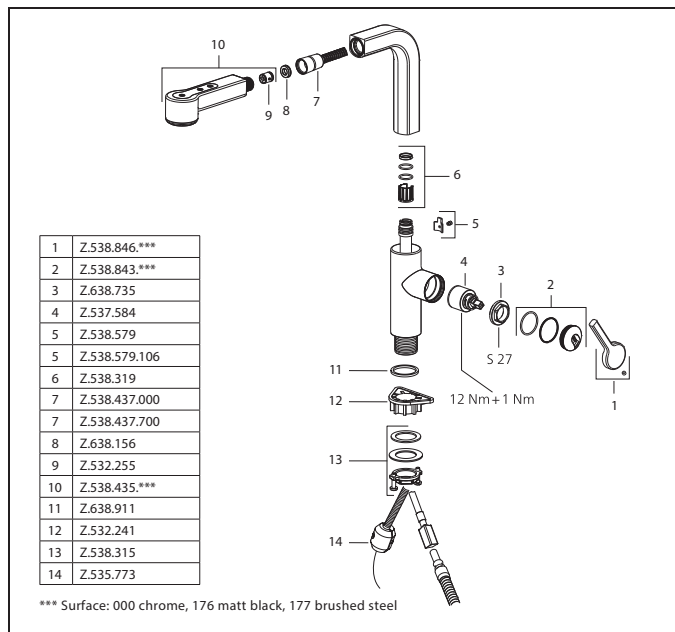

Lever mixer • Kitchen

Lever mixer

- Lever installation only possible on the right side
  - Child safety: cold water flow in lever position towards the front
- gap between wall and centre of mounting hole min. 20 mm
- TouchProtect - anti-scald protection thanks to the "double skin" principle
- Intrinsically safe against backflow
- Pull-out spray
  - SprayClean - easy to clean and actively prevents limescale buildup
  - up to 600 mm pull-out length
  - TripleClean - Normal, soft, and power stream modes
  - hose surface to fit faucet surface
  - QuickConnect - Simple hose connection system
- Hose guide, swivelling 150°
- EasyLock - a pull-out spray that easily slides back into place
- OptimalSpace - ample space for washing or working
- KWC cartridge M 35 S
  - with ceramic discs
  - flow rate and temperature continuously variable
  - temperature limitation
- Flexible connection hoses 3/8"
- QuickInstallation - Fastening via threaded connection with locking screws
- Mounting hole size ø35 mm
- To be ordered separately (optional or if necessary):
  - Swivel range limited to 120°, Z.538.320

Flow rate normal spray 8 l/min (3 bar)
Flow rate needle spray 9 l/min (3 bar)
Acoustic group I