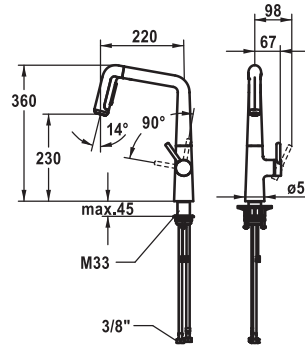

Art.-No.	KWC-No.	FUN
125202	10.481.002.000FL	115.0634.810
all chrome, A 220, flexible connection hoses		
125203	10.481.002.176FL	115.0634.821
matt black, A 220, flexible connection hoses		
125204	10.481.002.127FL	115.0634.822
decor steel, A 220, flexible connection hoses		

Lever mixer • Kitchen

Lever mixer

- Lever installation only possible on the right side
  - Child safety: cold water flow in lever position towards the front
- gap between wall and centre of mounting hole min. 26 mm
- TouchProtect - anti-scald protection thanks to the "double skin" principle
- Pull-out spray
  - ergonomic spout alignment, shape and handling
  - SprayClean - easy to clean and actively prevents limescale buildup
  - Neoperl® Perlator® laminar
  - PowerClean - needle spray mode, with automatic diverter reset
  - up to 500 mm pull-out length

- Hose guide, swivelling 150°, can be extended to 360°
- EasyLock - a pull-out spray that easily slides back into place
- OptimalSpace - ample space for washing or working
- KWC cartridge M 35 S
  - with ceramic discs
  - flow rate and temperature continuously variable
- Flexible connection hoses 3/8"
- QuickInstallation - Fastening via threaded connection with locking screws
- Mounting hole size $\varnothing 35$ mm
- To be ordered separately (optional or if necessary):
  - Swivel range limited to 120°, Z.538.320

Flow rate normal spray 10 l/min (3 bar)

Flow rate needle spray 9 l/min (3 bar)

Acoustic group I