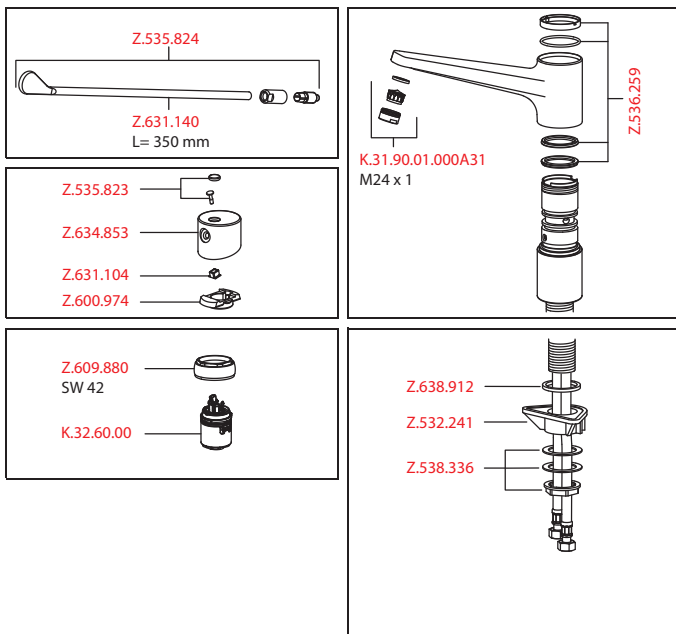

Lever mixer • Commercial kitchen

Lever mixer

- Socket 85 mm
- Swivel spout 160°
  - Neoperl® Cascade®
- OptimalSpace - ample space for washing or working
- KWC cartridge L 39 - universal
  - with ceramic discs
  - flow rate and temperature continuously variable
  - temperature and flow rate limitation
- Flexible connection hoses 3/8"
- Fastening by means of threaded sleeve M33 x 1.5
- Mounting hole size ø35 mm

Flow rate 12 l/min (3 bar)
Acoustic group I