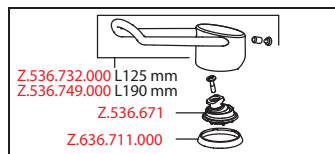

Lever mixer • Kitchen

Lever mixer

- ShieldProtect - Tightly sealed
- Operation designed for a secure grip, as well as safe and easy handling
- Ergonomic and robust operating lever, made of polyamide
  - to adjust the handling even better to suit personal requirements, the offset lever can be installed so that it is twisted into the cap (standard: see illustration)
- TouchProtect - anti-scald protection thanks to the “double skin” principle
- Pull-out spray
  - SprayClean - easy to clean and actively prevents limescale buildup
  - up to 700 mm pull-out length
  - SprayLock - lockable jet spray
  - PowerClean - needle spray mode, with automatic diverter reset
  - hose surface to fit faucet surface
- Hose guide, swivelling 130°
- KWC cartridge with safety device L 39 - universal
  - with ceramic discs
  - flow rate and temperature continuously variable
  - temperature and flow rate limitation
- Flexible connection hoses 3/8"
- Fastening by means of threaded sleeve M33 x 1.5
- Mounting hole size ø35 mm

Flow rate normal spray 12 l/min (3 bar)

Flow rate needle spray 12 l/min (3 bar)

Acoustic group I