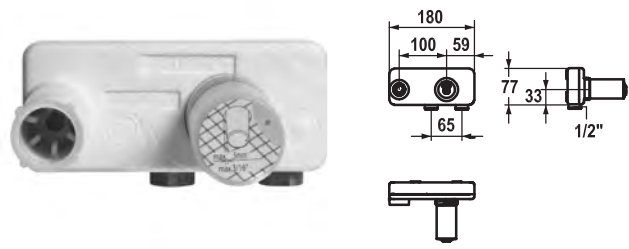

Trim kit • Lever mixer • Basin

Trim kit Lever mixer

- Fixed spout
  - Neoperl® Caché®
- OptimalSpace - ample space for washing or working
- KWC cartridge S 25
  - with ceramic discs
  - flow rate and temperature continuously variable
- To be ordered separately:
  - Unit for concealed installation 1/2" 39.193.400.931
- To be ordered separately (optional or if necessary):
  - Extension set 20 mm Z.536.333

Flow rate 5 l/min (3 bar)
Acoustic group I