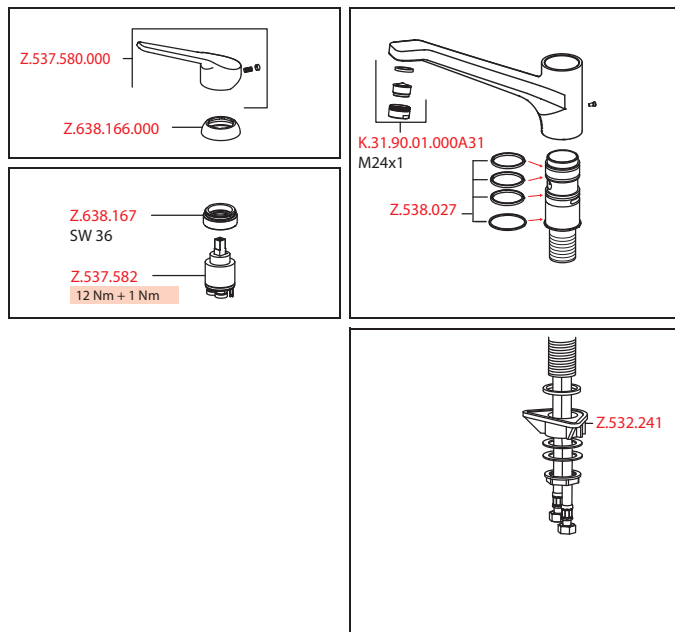

Lever mixer • Kitchen

Lever mixer

- Swivel spout 160°
  - Neoperl® Cascade®
- KWC cartridge M 35 H
  - with ceramic discs
  - flow rate and temperature continuously variable
- Flexible connection hoses 3/8"
- Fastening by means of threaded sleeve M34 x 1
- Mounting hole size ø35 mm

Flow rate 14 l/min (3 bar)
Acoustic group II