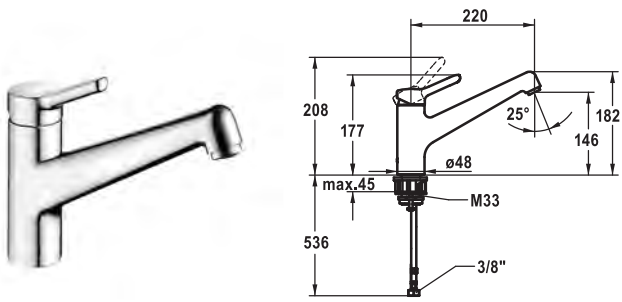

Art.-No.	KWC-No.	FUN
125176	10.471.022.000FL	115.0674.157
all chrome, A 220, flexible connection hoses		

Lever mixer • Kitchen

Lever mixer

- Swivel spout 160°
  - Neoperl® Perlator® SJR, swivelling jet regulator
- OptimalSpace - ample space for washing or working
- KWC cartridge M 35 H
  - with ceramic discs
  - flow rate and temperature continuously variable
- Flexible connection hoses 3/8"
- QuickInstallation - Fastening via threaded connection with locking screws
- Mounting hole size ø35 mm

NEW

Flow rate 12 l/min (3 bar)
Acoustic group I

Art.-No.	KWC-No.	FUN
125178	10.471.032.000FL	115.0674.158
all chrome, A 220, flexible connection hoses		

Lever mixer • Kitchen

Lever mixer

- TouchProtect - anti-scald protection thanks to the "double skin" principle
- Intrinsically safe against backflow
- Pull-out spray
  - SprayClean - easy to clean and actively prevents limescale buildup
  - up to 600 mm pull-out length
  - hose surface to fit faucet surface
  - QuickConnect - Simple hose connection system
- Hose guide, swivelling 130°
- EasyLock - a pull-out spray that easily slides back into place
- OptimalSpace - ample space for washing or working
- KWC cartridge M 35 H
  - with ceramic discs
  - flow rate and temperature continuously variable
- Flexible connection hoses 3/8"
- QuickInstallation - Fastening via threaded connection with locking screws
- Mounting hole size ø35 mm

NEW

Flow rate normal spray 10 l/min (3 bar)
Flow rate needle spray 10 l/min (3 bar)
Acoustic group II