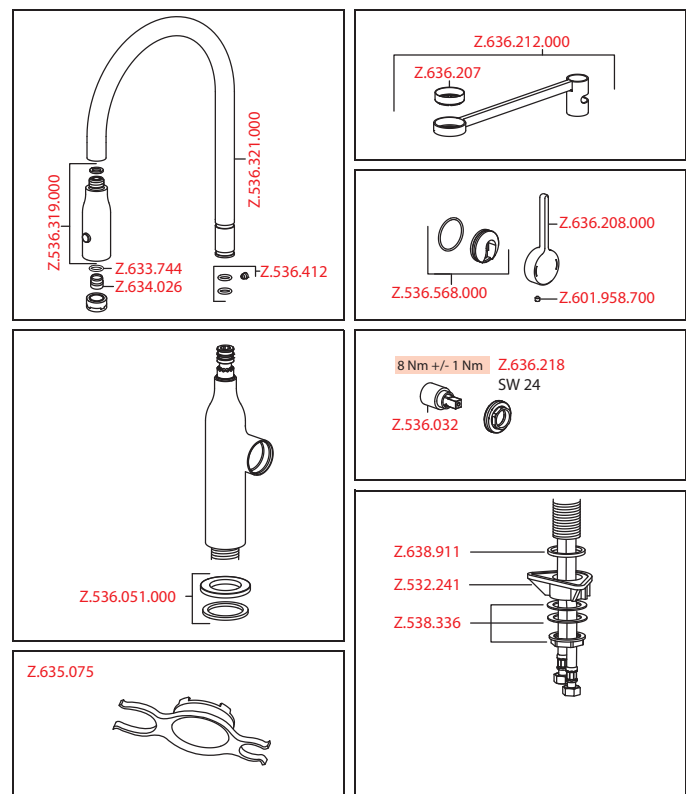

Lever mixer • Kitchen

Lever mixer

- HighFlex patented spring hose technology
- Lever installation possible on the right or left side
- TouchProtect - anti-scald protection thanks to the "double skin" principle
- Spray 360° turn
  - SprayClean - easy to clean and actively prevents limescale buildup
  - Neoperl® Caché®
  - PowerClean - needle spray mode, with automatic diverter reset
- EasyLock - a pull-out spray that easily slides back into place
- Swivel spout 360°
- OptimalSpace - ample space for washing or working
- KWC cartridge S 25
  - with ceramic discs
  - flow rate and temperature continuously variable
- Flexible connection hoses 3/8"
- Fastening by means of threaded sleeve M33 x 1.5
- Mounting hole size ø35 mm

Flow rate normal spray 8 l/min (3 bar)
Flow rate needle spray 6 l/min (3 bar)
Acoustic group I