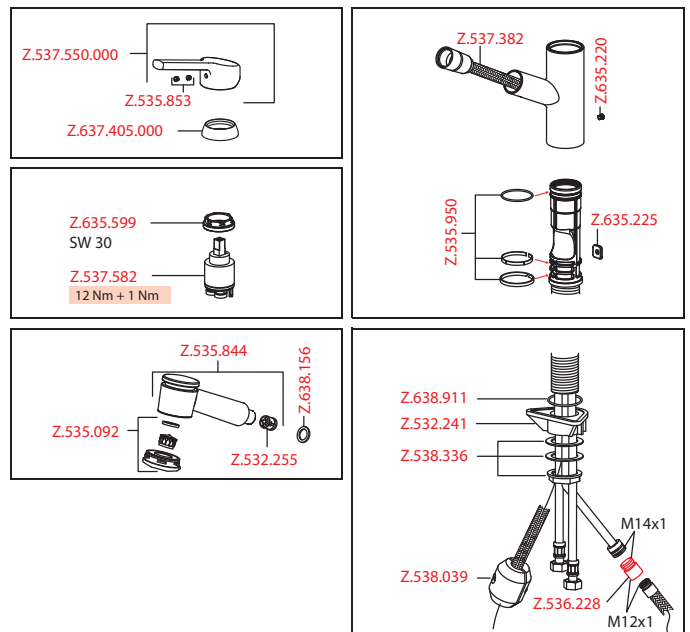

Lever mixer • Kitchen

Lever mixer

- TouchProtect - anti-scald protection thanks to the "double skin" principle
- Pull-out spray
  - SprayClean - easy to clean and actively prevents limescale buildup
  - up to 600 mm pull-out length
  - PowerClean - needle spray mode, with automatic diverter reset
  - QuickConnect - Simple hose connection system
- Hose guide, swivelling 130°
- EasyLock - a pull-out spray that easily slides back into place
- KWC cartridge M 35
  - with ceramic discs
  - flow rate and temperature continuously variable
- Flexible connection hoses 3/8"
- Fastening by means of threaded sleeve M33 x 1.5
- Mounting hole size ø35 mm

Flow rate normal spray 10 l/min (3 bar)
Flow rate needle spray 10 l/min (3 bar)
Acoustic group II