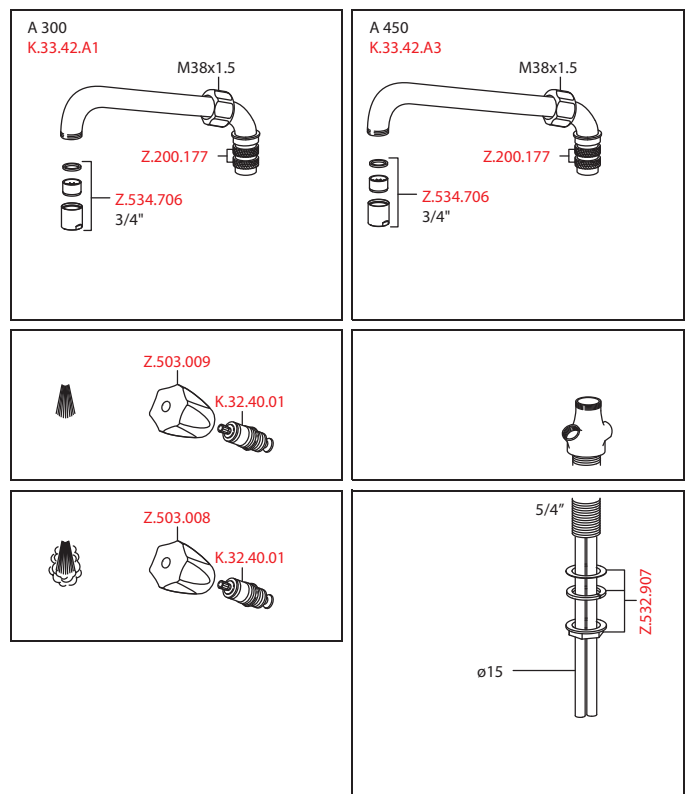

Two-handle mixer • Commercial kitchen

Two-handle mixer

- KWC CORONA metal handles, removable
- Swivel spout 360°
  - with adjustable gland
  - Jet regulator
- OptimalSpace - ample space for washing or working
- Flat valves M20 x 1.25
  - stainless steel valve seat
- Copper tubes ø15 mm
- Fastening by means of threaded sleeve 1 1/4"
- Mounting hole size ø42 mm

Flow rate 65 l/min (3 bar)
Acoustic group II