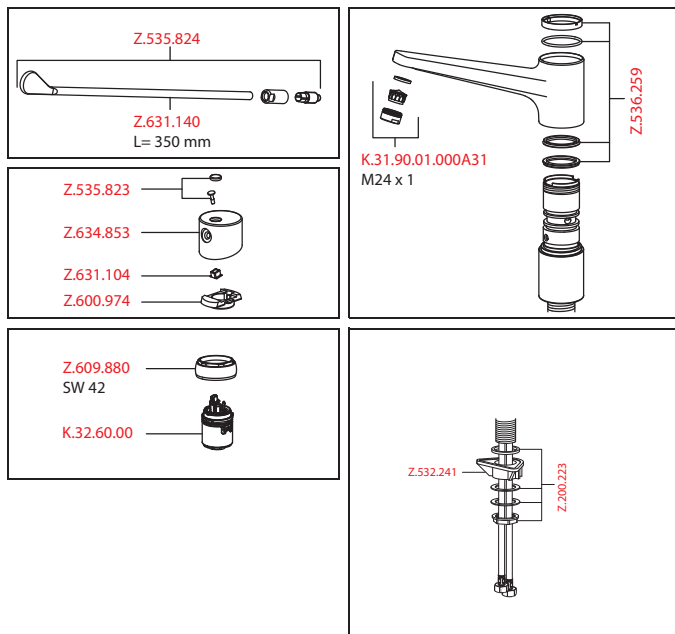

Lever mixer • Commercial kitchen

Lever mixer

- Swivel spout 160°
  - Neoperl® Cascade®
- OptimalSpace - ample space for washing or working
- KWC cartridge L 39 - universal
  - with ceramic discs
  - flow rate and temperature continuously variable
  - temperature and flow rate limitation
- Copper tubes ø10 mm
- Fastening by means of threaded sleeve M33 x 1.5
- Mounting hole size ø35 mm

Flow rate 12 l/min (3 bar)
Acoustic group I