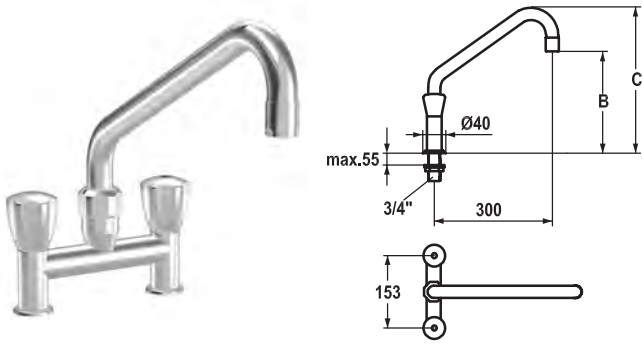

Art.-No.	KWC-No.	FUN
105823	K.24.42.E1.000C35	115.0315.628
all chrome, AD 153, A 300, B 210, C 305		
105824	K.24.42.E2.000C35	115.0315.629
all chrome, AD 153, A 300, B 315, C 410		

Two-handle mixer • Commercial kitchen

Two-handle mixer

- KWC CORONA metal handles, removable
- Swivel spout 360°
  - with adjustable gland
  - Jet regulator
- OptimalSpace - ample space for washing or working
- Flat valves M20 x 1.25
  - stainless steel valve seat
- Connecting thread 3/4"
- Mounting hole size ø28 mm

Flow rate 120 l/min (3 bar)
Acoustic group U

A 300 K.33.42.A1	A 300 K.33.42.A2
Z.503.009	
Z.503.008