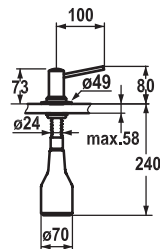

Art.-No.	KWC-No.	FUN
536109	Z.536.109.000	119.0307.927
all chrome		

Soap dispenser KWC PRIMO

- Easily refillable from top without disassembly
- Mounting hole size $\varnothing 26$ mm
- Scope of delivery:
  - Pump
  - Soap container, filling capacity 350 ml Z.635.713