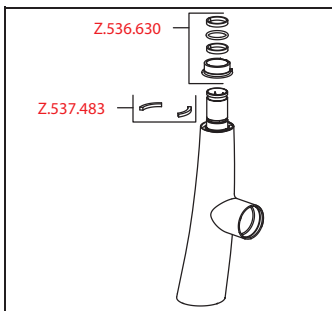

Lever mixer • Kitchen • with LEDShine

Lever mixer

- Lever installation only possible on the right side
  - Child safety: cold water flow in lever position towards the front
- gap between wall and centre of mounting hole min. 42 mm
- TouchProtect - anti-scald protection thanks to the "double skin" principle
- Covered pull-out spray
  - ergonomic spout alignment, shape and handling
  - SprayClean - easy to clean and actively prevents limescale buildup
  - Neoperl® Cascade®
  - PowerClean - needle spray mode, with automatic diverter reset
  - integrated ON/OFF push-button with automatic shut-off after 30 minutes
  - up to 500 mm pull-out length
  - hose surface to fit faucet surface

- SwivelStop - hose guide, swivelling 270°, limitable to 120°
- EasyLock - a pull-out spray that easily slides back into place
- OptimalSpace - ample space for washing or working
- KWC cartridge S 25
  - with ceramic discs
  - flow rate and temperature continuously variable
- Flexible connection hoses 3/8"
- Fastening by means of threaded sleeve M33 x 1.5
- Mounting hole size ø35 mm
- Scope of delivery:
  - Mains receiver 100-240 V / operating voltage 6.75 V / cable length 1100 mm

Flow rate normal spray 8 l/min (3 bar)
Flow rate needle spray 9 l/min (3 bar)
Acoustic group II