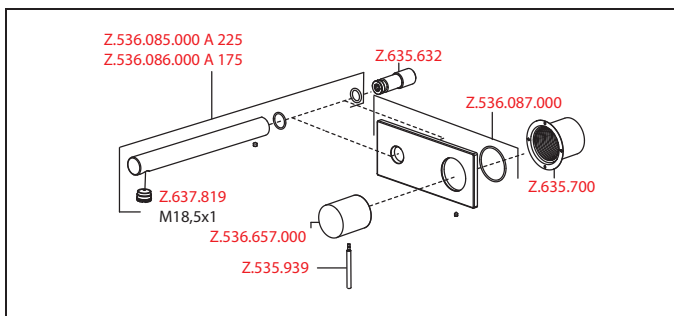

Art.-No.	KWC-No.	FUN
122047	39.151.400.931	112.0308.148
all chrome, Concealed unit		

Concealed unit

Concealed unit wall two hole

- Connecting thread 1/2"
- To be ordered separately:
  - Installation kit Z.536.828
- Suitable for:
  - KWC ONO