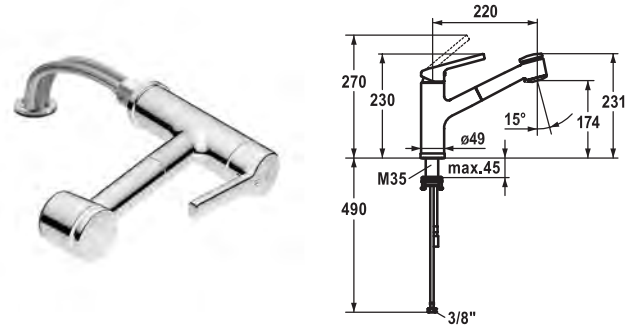

Art.-No.	KWC-No.	FUN
125135	10.441.043.000FL	115.0603.259
all chrome, A 225, flexible connection hoses