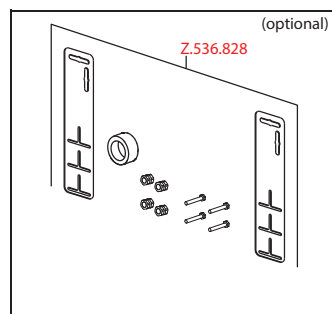

Art.-No.	KWC-No.	FUN
122045	11.152.033.000	115.0308.178
all chrome, A 175, Trim kit		
122046	11.152.034.000	115.0308.179
all chrome, A 225, Trim kit		

Trim kit • Lever mixer • Basin

Trim kit Lever mixer

- Surgical-grade hardened stainless steel lever
- Fixed spout
  - Neoperl® Caché®
- OptimalSpace - ample space for washing or working
- KWC cartridge M 35
  - with ceramic discs
  - flow rate and temperature continuously variable
  - temperature limitation
- To be ordered separately:
  - Unit for concealed installation 1/2" 39.151.400.931
- To be ordered separately (optional or if necessary):
  - Extension set 20 mm Z.536.333

Flow rate 5 l/min (3 bar)
Acoustic group I

Art.-No.	KWC-No.	FUN
122047	39.151.400.931	112.0308.148
all chrome, Concealed unit		

Concealed unit

Concealed unit wall two hole

- Connecting thread 1/2"
- To be ordered separately:
  - Installation kit Z.536.828
- Suitable for:
  - KWC ONO