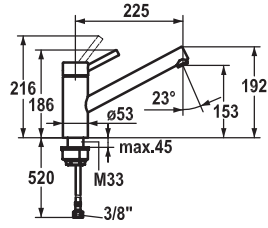

Art.-No.	KWC-No.	FUN
121501	10.271.023.700FL	115.0315.697
stainless steel, A 225, flexible connection hoses		

Lever mixer • Kitchen

Lever mixer

- Swivel spout 160°
  - Neoperl® Cascade®
- KWC cartridge L 39 - universal
  - with ceramic discs
  - flow rate and temperature continuously variable
  - temperature and flow rate limitation
- Flexible connection hoses 3/8"
- Fastening by means of threaded sleeve M33 x 1.5
- Mounting hole size ø35 mm

Flow rate 12 l/min (3 bar)
Acoustic group I

Art.-No.	KWC-No.	FUN
121513	10.271.103.700FL	115.0315.658
stainless steel, A 230, flexible connection hoses		

Lever mixer • Kitchen

Lever mixer

- TouchProtect - anti-scald protection thanks to the "double skin" principle
- Pull-out aerator
  - Neoperl® Cascade®
  - up to 700 mm pull-out length
  - hose surface to fit faucet surface
- Hose guide, swivelling 130°
- EasyLock - a pull-out spray that easily slides back into place
- KWC cartridge L 39 - universal
  - with ceramic discs
  - flow rate and temperature continuously variable
  - temperature and flow rate limitation
- Flexible connection hoses 3/8"
- Fastening by means of threaded sleeve M33 x 1.5
- Mounting hole size ø35 mm

Flow rate 12 l/min (3 bar)
Acoustic group I