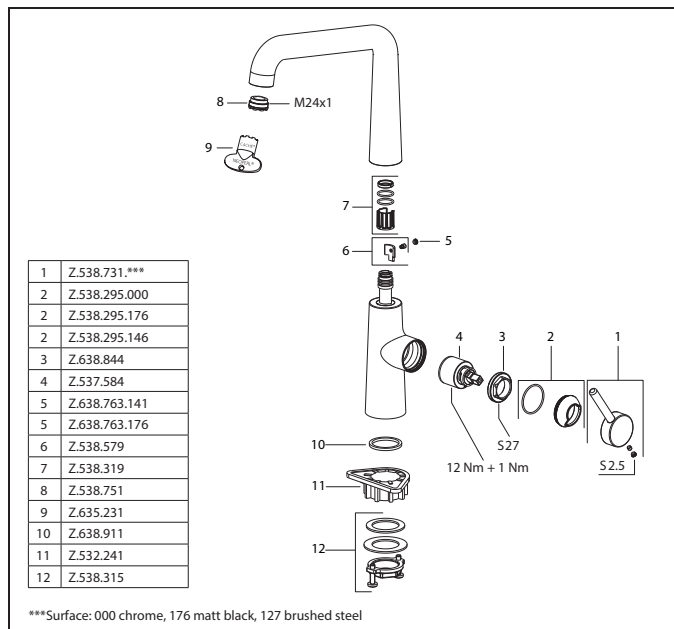

Lever mixer • Kitchen

Lever mixer

- Lever installation only possible on the right side
  - Child safety: cold water flow in lever position towards the front
- gap between wall and centre of mounting hole min. 26 mm
- Swivel spout 150°, extensible to 360°
  - Neoperl® Caché® laminar
- OptimalSpace - ample space for washing or working
- KWC cartridge M 35 S
  - with ceramic discs
  - flow rate and temperature continuously variable
- Flexible connection hoses 3/8"
- QuickInstallation - Fastening via threaded connection with locking screws
- Mounting hole size ø35 mm
- To be ordered separately (optional or if necessary):
  - Swivel range limited to 120°, Z.538.320

Flow rate 11 l/min (3 bar)

Acoustic group I