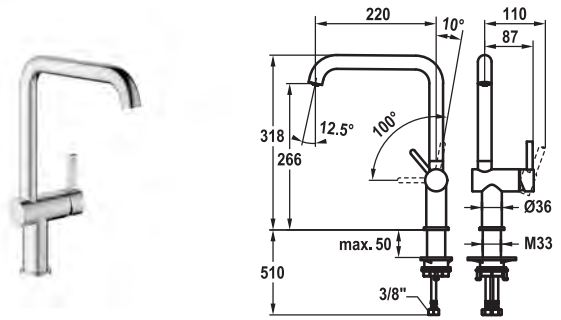

Lever mixer • Kitchen

Lever mixer

- TouchProtect - anti-scald protection thanks to the "double skin" principle
- Pull-out spray
  - SprayClean - easy to clean and actively prevents limescale buildup
  - up to 700 mm pull-out length
  - PowerClean - needle spray mode, with automatic diverter reset
  - QuickConnect - Simple hose connection system
- Hose guide, swivelling 120°
- EasyLock - a pull-out spray that easily slides back into place
- KWC cartridge M 35 S
  - with ceramic discs
  - flow rate and temperature continuously variable
- Flexible connection hoses 3/8"
- QuickInstallation - Fastening via threaded connection with locking screws
- Mounting hole size ø35 mm

Flow rate normal spray 8 l/min (3 bar)
Flow rate needle spray 7 l/min (3 bar)
Acoustic group I