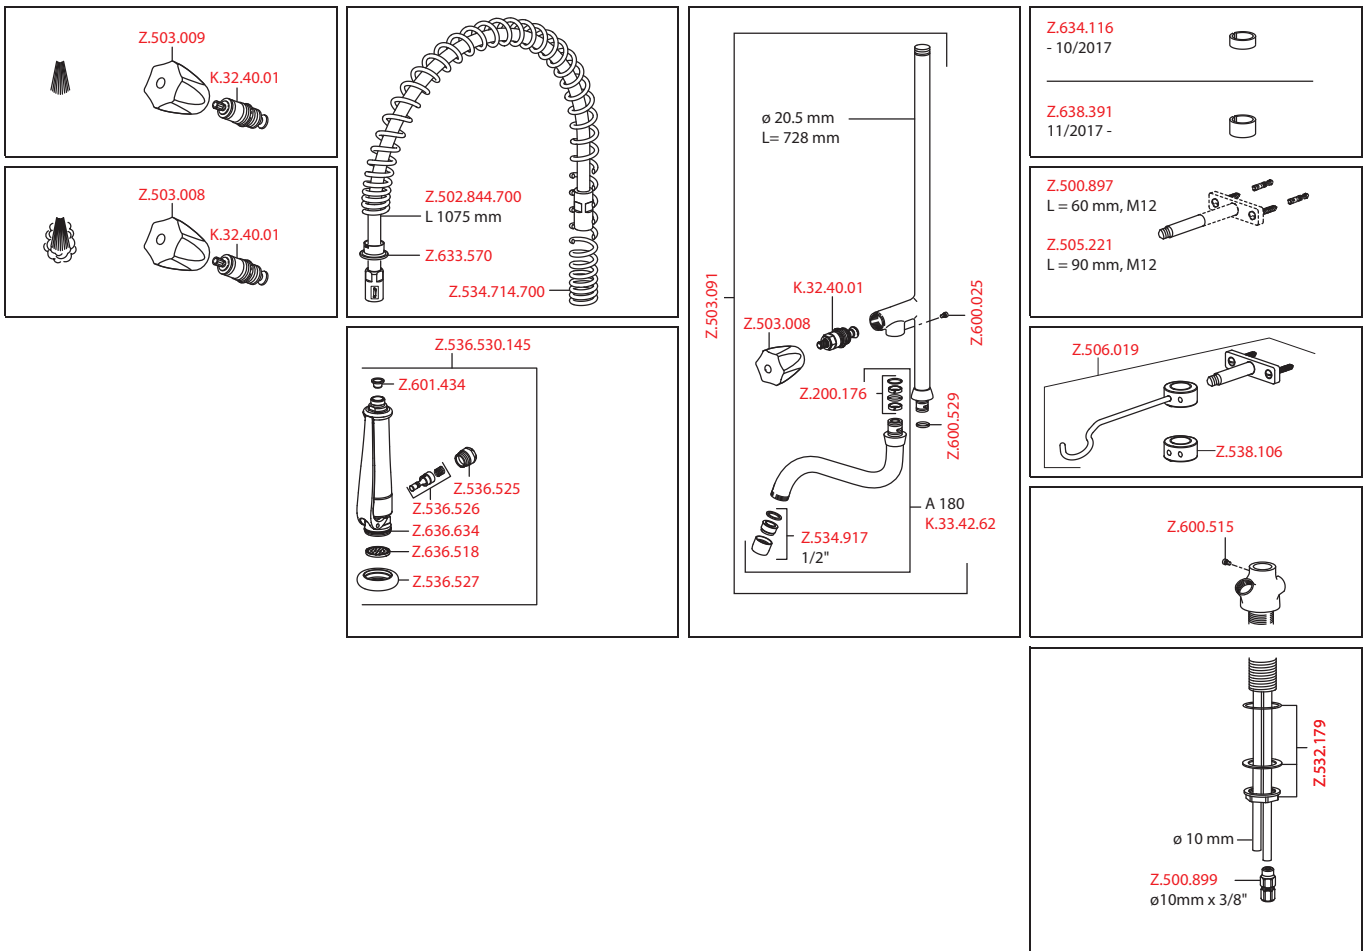

Two-handle mixer • Commercial kitchen

Two-handle mixer

- Suspension spring
- KWC CORONA metal handles, removable
- TouchProtect - anti-scald protection thanks to the "double skin" principle
- Inherently safe against backflow
- Swivel spout 180°
  - Jet regulator

- Pre-rinse spray
  - with integrated delayed closing device to minimize water hammer
  - with valve maintenance unit for cleaning
  - SprayClean - easy to clean and actively prevents limescale buildup
  - SprayLock - lockable jet spray
  - PowerClean - needle spray mode
- OptimalSpace - ample space for washing or working
- Flat valves M20 x 1.25
  - stainless steel valve seat
- Copper tubes ø10 mm
- Fastening by means of threaded sleeve M33 x 1.5
- Mounting hole size ø35 mm

Flow rate 41 l/min (3 bar)

Spray: Flow rate 18 l/min (3 bar)

Acoustic group II