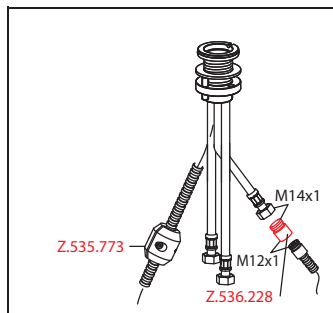

Lever mixer • Kitchen • detachable

Lever mixer

- Detachable for installation below windows - detached 55 mm
- Lever installation only possible on the right side
  - Child safety: cold water flow in lever position towards the front
- gap between wall and centre of mounting hole min. 65 mm
- TouchProtect - anti-scald protection thanks to the "double skin" principle
- Intrinsically safe against backflow
- Pull-out aerator
  - Neoperl® Caché®
  - up to 600 mm pull-out length
  - hose surface to fit faucet surface
- Hose guide, swivelling 360°
- EasyLock - a pull-out spray that easily slides back into place
- OptimalSpace - ample space for washing or working
- KWC cartridge M 35 H
  - with ceramic discs
  - flow rate and temperature continuously variable
- Flexible connection hoses 3/8"
- Fastening by means of threaded sleeve M35 x 1.5 (preassembled socket)
- Mounting hole size ø35 - 37 mm

Flow rate 11 l/min (3 bar)
Acoustic group II