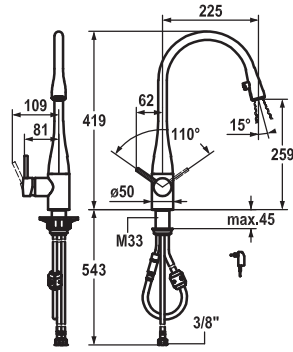

Art.-No.	KWC-No.	FUN
122169	10.121.103.151FL	115.0308.204

black chrome-plated, A 225, flexible connection hoses, mains receiver

Lever mixer • Kitchen • with LEDShine

Lever mixer

- Lever installation possible on the right or left side
- TouchProtect - anti-scald protection thanks to the "double skin" principle
- Pull-out aerator covered
  - Neoperl® Caché®
  - integrated ON/OFF push-button with automatic shut-off after 45 minutes
  - up to 600 mm pull-out length
- Hose guide, swivelling 320°
- EasyLock - a pull-out spray that easily slides back into place
- OptimalSpace - ample space for washing or working
- KWC cartridge M 35
  - with ceramic discs
  - flow rate and temperature continuously variable
- Flexible connection hoses 3/8"
- Fastening by means of threaded sleeve M33 x 1.5
- Mounting hole size ø35 mm
- Scope of delivery:
  - Mains receiver 100-240 V / operating voltage 6.75 V / cable length 1100 mm

Flow rate 10 l/min (3 bar)
Acoustic group I

Z.636.165 M18.5x1 Z.535.263.000 LED	A 225 Z.535.300.000 Z.535.300.150 Z.535.300.700 Z.535.300.151		CH/EU: Z.635.582 L= 1100 mm / 31 1/2"
CH/EU: M16x1 M14x1 Z.535.331	Z.601.981 Z.536.007	Z.536.578.150 Z.536.578.151 Z.634.612.150 Z.634.612.151 Z.534.836 12 Nm + 1 Nm Z.536.052.150 Z.536.052.151	Z.638.943 Z.532.241 Z.538.336 M16x1 M14x1
M18.5x1 Z.634.729 CACHE® NEOPERL®		Z.534.836 12 Nm + 1 Nm Z.635.385 SW 32	Z.535.773