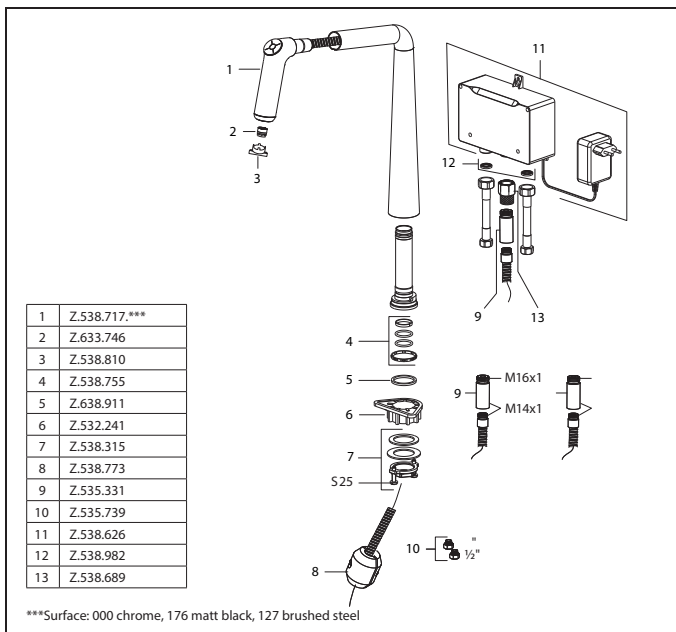

- KWC control unit, maintenance-free
  - up-to-date microprocessor and drive technology
  - tried-and-tested valve technology
  - with-out installation materials
  - designed for wired connection to 1 operating unit (standard)
- Flexible connection hoses 3/8"
- QuickInstallation - Fastening via threaded connection with locking screws
- Mounting hole size ø35 mm
- Scope of delivery:
  - Mains receiver 100-240 V / operating voltage 12 V / cable length 2000 mm
- To be ordered separately (optional or if necessary):
  - Swivel range limited to 120°, Z.538.320

Flow rate 10 l/min (3 bar)
Acoustic group I