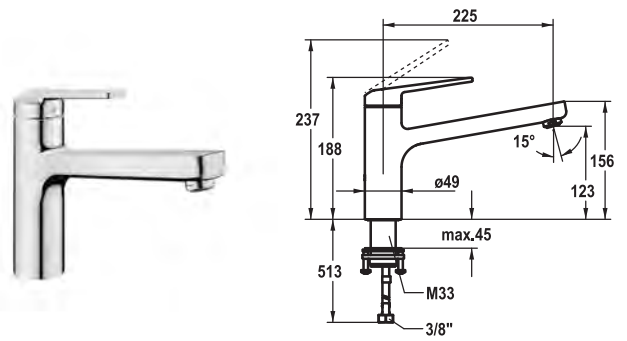

Art.-No.	KWC-No.	FUN
124921	10.665.023.000FL	115.0604.248
all chrome, A 225, flexible connection hoses		

Art.-No.	KWC-No.	FUN
125480	10.661.523.000FL	115.0674.159
all chrome, A 225, flexible connection hoses		

Lever mixer • Kitchen • Low pressure

Lever mixer

- Swivel spout 150°
  - Jet regulator
- OptimalSpace - ample space for washing or working
- KWC cartridge M 35 S
  - with ceramic discs
  - flow rate and temperature continuously variable
  - temperature limitation
- Flexible connection hoses 3/8"
- QuickInstallation - Fastening via threaded connection with locking screws
- Mounting hole size $\varnothing 35$ mm

Lever mixer • Kitchen

Lever mixer

- Swivel spout 150°
  - Neoperl® Cascade® SLC
- OptimalSpace - ample space for washing or working
- KWC cartridge M 35 S
  - with ceramic discs
  - flow rate and temperature continuously variable
  - temperature limitation
- Flexible connection hoses 3/8"
- QuickInstallation - Fastening via threaded connection with locking screws
- Mounting hole size $\varnothing 35$ mm

Flow rate 6 l/min (3 bar)
Acoustic group I

Flow rate 12 l/min (3 bar)
Acoustic group I