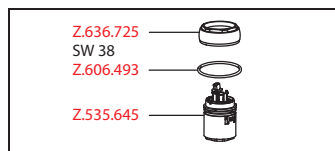

Lever mixer • Kitchen

Lever mixer

- ShieldProtect - Tightly sealed
- Operation designed for a secure grip, as well as safe and easy handling
- Ergonomic and robust operating lever, made of polyamide
  - to adjust the handling even better to suit personal requirements, the offset lever can be installed so that it is twisted into the cap (standard: see illustration)
- TouchProtect - anti-scald protection thanks to the “double skin” principle
- Pull-out spray
  - SprayClean - easy to clean and actively prevents limescale buildup
  - up to 700 mm pull-out length
  - SprayLock - lockable jet spray
  - PowerClean - needle spray mode, with automatic diverter reset
  - hose surface to fit faucet surface
- Hose guide, swivelling 130°
- KWC cartridge with safety device L 39 - universal
  - with ceramic discs
  - flow rate and temperature continuously variable
  - temperature and flow rate limitation
- Flexible connection hoses 3/8"
- Fastening by means of threaded sleeve M33 x 1.5
- Mounting hole size ø35 mm

Flow rate normal spray 12 l/min (3 bar)

Flow rate needle spray 12 l/min (3 bar)

Acoustic group I