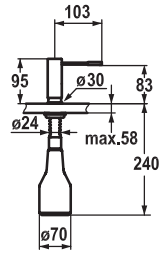

Art.-No.	KWC-No.	FUN
536060	Z.536.060.000	119.0307.908
all chrome		
536061	Z.536.060.700	119.0308.343
stainless steel		

Soap dispenser KWC ONO

- Easily refillable from top without disassembly
- Mounting hole size $\varnothing 26$ mm
- Scope of delivery:
  - Pump
  - Soap container, filling capacity 350 ml Z.635.713
- To be ordered separately (optional or if necessary):
  - Escutcheon Z.536.291.000 or Z.536.292.700