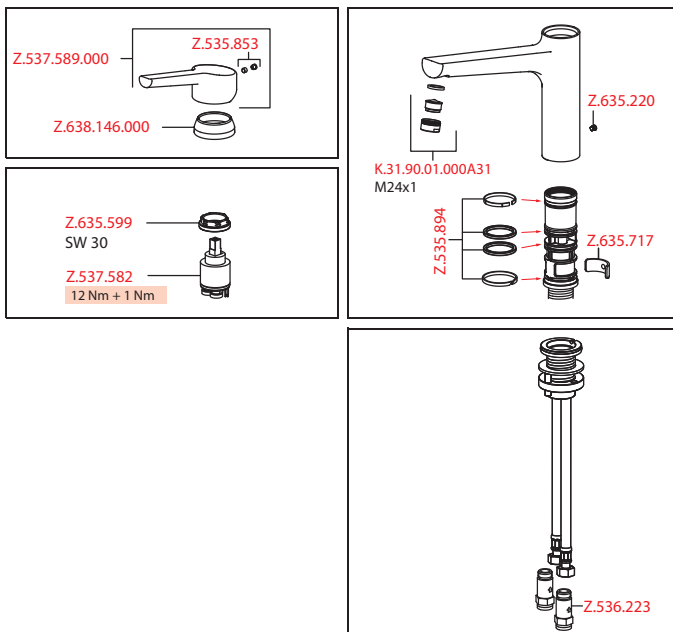

Lever mixer • Kitchen • detachable

Lever mixer

- Detachable for installation below windows - detached 55 mm
- Intrinsically safe against backflow
- Swivel spout 160°
  - Neoperl® Cascade®
- KWC cartridge M 35 H
  - with ceramic discs
  - flow rate and temperature continuously variable
- Flexible connection hoses 3/8"
- Fastening by means of threaded sleeve M35 x 1.5 (preassembled socket)
- Mounting hole size $\varnothing 35 - 37$ mm

Flow rate 12 l/min (3 bar)
Acoustic group I