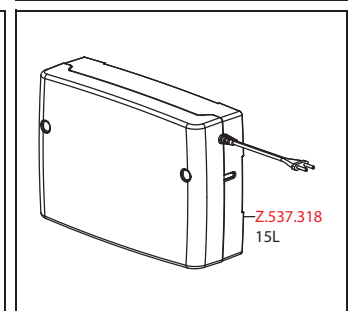

- Covered pull-out spray
  - ergonomic spout alignment, shape and handling
  - SprayClean - easy to clean and actively prevents limescale buildup
  - Neoperl® Cascade®
  - PowerClean - needle spray mode, with automatic diverter reset
  - integrated ON/OFF push-button with automatic shut-off after 30 minutes
  - up to 500 mm pull-out length
  - hose surface to fit faucet surface
- SwivelStop - hose guide, swivelling 270°, limitable to 120°
- EasyLock - a pull-out spray that easily slides back into place
- OptimalSpace - ample space for washing or working
- touch light PRO control unit, maintenance-free
  - up-to-date microprocessor and drive technology
  - tried-and-tested valve technology
  - incl. installation materials
  - designed for wired connection to 1 operating unit (standard)
- Flexible connection hoses 3/8"
- Fastening by means of threaded sleeve M33 x 1.5
- Mounting hole size ø35 mm
- Scope of delivery:
  - Mains receiver 100-240 V / operating voltage 15 V / cable length 900 mm
- To be ordered separately (optional or if necessary):
  - Extension set 1500 mm Z.536.352, comprising: stainless steel hose 1500 mm, 3/8" x 3/8", double nipple, sealing material

Flow rate normal spray 9 l/min (3 bar)
Flow rate needle spray 10 l/min (3 bar)
Acoustic group I