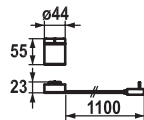

Art.-No.	KWC-No.	FUN
536351	Z.536.351.000	112.0308.151
all chrome, mains receiver		

KWC ONO touch light PRO wireless operating unit, with charging station
rechargeable battery life 3-4 months

- Scope of delivery:
  - Mains receiver 100-240 V / operating voltage 6.75 V / cable length 1100 mm