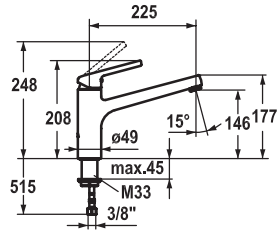

Art.-No.	KWC-No.	FUN
124748	10.441.023.176FL	115.0605.194
matt black, A 225, flexible connection hoses		

Lever mixer • Kitchen

Lever mixer

- Swivel spout 160°
  - Neoperl® Cascade®
- KWC cartridge M 35
  - with ceramic discs
  - flow rate and temperature continuously variable
- Flexible connection hoses 3/8"
- Fastening by means of threaded sleeve M33 x 1.5
- Mounting hole size $\varnothing 35$ mm

Flow rate normal spray 11 l/min (3 bar)
Flow rate 12 l/min (3 bar)
Acoustic group I

Art.-No.	KWC-No.	FUN
124751	10.441.033.176FL	115.0605.197
matt black, A 220, flexible connection hoses		

Lever mixer • Kitchen

Lever mixer

- TouchProtect - anti-scald protection thanks to the "double skin" principle
- Pull-out spray
  - SprayClean - easy to clean and actively prevents limescale buildup
  - up to 600 mm pull-out length
  - SprayLock - lockable jet spray
  - PowerClean - needle spray mode, with automatic diverter reset
  - QuickConnect - Simple hose connection system
- Hose guide, swivelling 130°
- EasyLock - a pull-out spray that easily slides back into place
- KWC cartridge M 35
  - with ceramic discs
  - flow rate and temperature continuously variable
- Flexible connection hoses 3/8"
- Fastening by means of threaded sleeve M33 x 1.5
- Mounting hole size $\varnothing 35$ mm

Flow rate normal spray 10 l/min (3 bar)
Flow rate needle spray 10 l/min (3 bar)
Acoustic group I