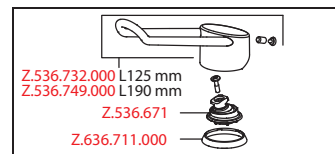

Lever mixer • Kitchen

Lever mixer

- ShieldProtect - Tightly sealed
- Operation designed for a secure grip, as well as safe and easy handling
- Ergonomic and robust operating lever, made of polyamide
  - to adjust the handling even better to suit personal requirements, the offset lever can be installed so that it is twisted into the cap (standard: see illustration)
- TouchProtect - anti-scald protection thanks to the “double skin” principle
- Pull-out spray
  - SprayClean - easy to clean and actively prevents limescale buildup
  - up to 700 mm pull-out length
  - SprayLock - lockable jet spray
  - PowerClean - needle spray mode, with automatic diverter reset
  - hose surface to fit faucet surface
- Hose guide, swivelling 130°
- KWC cartridge with safety device L 39 - universal
  - with ceramic discs
  - flow rate and temperature continuously variable
  - temperature and flow rate limitation
- Flexible connection hoses 3/8"
- Fastening by means of threaded sleeve M33 x 1.5
- Mounting hole size ø35 mm

Flow rate normal spray 12 l/min (3 bar)

Flow rate needle spray 12 l/min (3 bar)

Acoustic group I