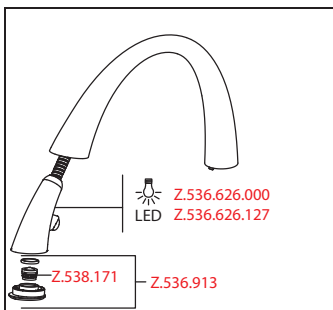

- Covered pull-out spray
  - ergonomic spout alignment, shape and handling
  - SprayClean - easy to clean and actively prevents limescale buildup
  - Neoperl® Cascade®
  - PowerClean - needle spray mode, with automatic diverter reset
  - integrated ON/OFF push-button with automatic shut-off after 30 minutes
  - up to 500 mm pull-out length
  - hose surface to fit faucet surface
- SwivelStop - hose guide, swivelling 270°, limitable to 120°
- EasyLock - a pull-out spray that easily slides back into place
- OptimalSpace - ample space for washing or working
- touch light PRO control unit, maintenance-free
  - up-to-date microprocessor and drive technology
  - tried-and-tested valve technology
  - incl. installation materials
  - designed for wired connection to 1 operating unit (standard)
- Flexible connection hoses 3/8"
- Fastening by means of threaded sleeve M33 x 1.5
- Mounting hole size ø35 mm
- Scope of delivery:
  - Mains receiver 100-240 V / operating voltage 15 V / cable length 900 mm
- To be ordered separately (optional or if necessary):
  - Extension set 1500 mm Z.536.352, comprising: stainless steel hose 1500 mm, 3/8" x 3/8", double nipple, sealing material

Flow rate normal spray 9 l/min (3 bar)
Flow rate needle spray 10 l/min (3 bar)
Acoustic group I