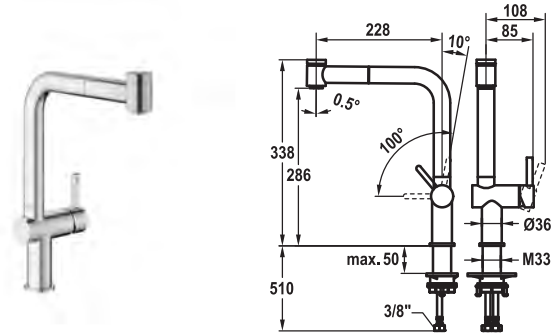

Art.-No.	KWC-No.	FUN
125350	10.531.103.700FL	115.0656.293
stainless steel, A 225, flexible connection hoses		
125351	10.531.103.751FL	115.0656.294
industrial black, A 225, flexible connection hoses		

Art.-No.	KWC-No.	FUN
125354	10.531.003.700FL	115.0656.297
stainless steel, A 230, flexible connection hoses		
125355	10.531.003.751FL	115.0656.298
industrial black, A 230, flexible connection hoses		

Lever mixer • Kitchen

Lever mixer

- Lever installation only possible on the right side
  - Child safety: cold water flow in lever position towards the front
- TouchProtect - anti-scald protection thanks to the “double skin” principle
- Pull-out aerator
  - Neoperl® Caché®
  - up to 600 mm pull-out length
  - QuickConnect - Simple hose connection system
- Hose guide, swivelling 150°
- EasyLock - a pull-out spray that easily slides back into place
- OptimalSpace - ample space for washing or working
- KWC cartridge S 25
  - with ceramic discs
  - flow rate and temperature continuously variable
- Flexible connection hoses 3/8"
- QuickInstallation - Fastening via threaded connection with locking screws
- Mounting hole size ø35 mm

Coming soon

Flow rate 8 l/min (3 bar)
Acoustic group I

Lever mixer • Kitchen

Lever mixer