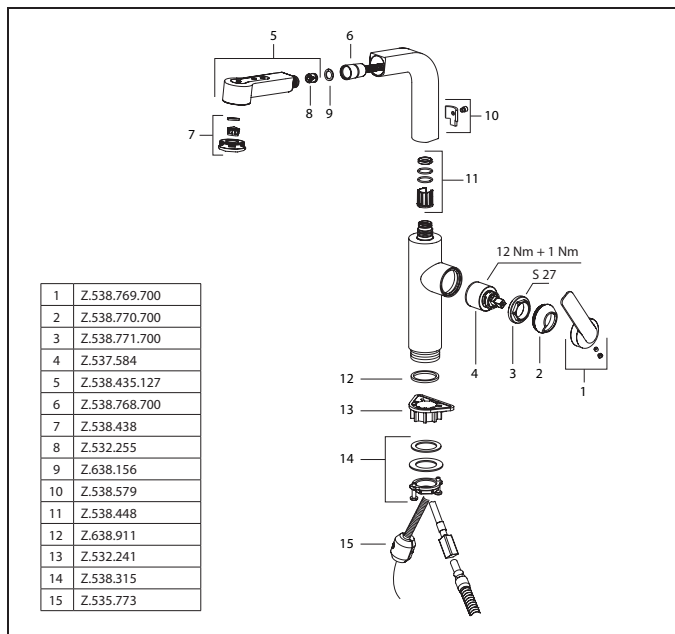

Lever mixer • Kitchen

Lever mixer

- Lever installation only possible on the right side
  - Child safety: cold water flow in lever position towards the front
- gap between wall and centre of mounting hole min. 26 mm
- TouchProtect - anti-scald protection thanks to the "double skin" principle
- Intrinsically safe against backflow
- Pull-out spray
  - SprayClean - easy to clean and actively prevents limescale buildup
  - up to 600 mm pull-out length
  - TripleClean - Normal, soft, and power stream modes
  - hose surface to fit faucet surface
  - QuickConnect - Simple hose connection system
- Hose guide, swivelling 150°
- EasyLock - a pull-out spray that easily slides back into place
- OptimalSpace - ample space for washing or working
- KWC cartridge M 35 S
  - with ceramic discs
  - flow rate and temperature continuously variable
  - temperature limitation
- Flexible connection hoses 3/8"
- QuickInstallation - Fastening via threaded connection with locking screws
- Mounting hole size ø35 mm

Flow rate normal spray 8 l/min (3 bar)
Flow rate needle spray 8 l/min (3 bar)
Acoustic group I