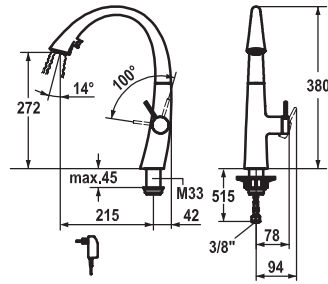

Art.-No.	KWC-No.	FUN
122916	10.201.122.000FL	115.0307.913
all chrome, A 215, flexible connection hoses, mains receiver		
122921	10.201.122.127FL	115.0308.233
decor steel, A 215, flexible connection hoses, mains receiver		

Lever mixer • Kitchen • with LEDShine

Lever mixer

- Lever installation only possible on the right side
  - Child safety: cold water flow in lever position towards the front
- gap between wall and centre of mounting hole min. 42 mm
- TouchProtect - anti-scald protection thanks to the "double skin" principle
- Covered pull-out spray
  - ergonomic spout alignment, shape and handling
  - SprayClean - easy to clean and actively prevents limescale buildup
  - Neoperl® Cascade®
  - PowerClean - needle spray mode, with automatic diverter reset
  - integrated ON/OFF push-button with automatic shut-off after 30 minutes
  - up to 500 mm pull-out length
  - hose surface to fit faucet surface

- SwivelStop - hose guide, swivelling 270°, limitable to 120°
- EasyLock - a pull-out spray that easily slides back into place
- OptimalSpace - ample space for washing or working
- KWC cartridge S 25
  - with ceramic discs
  - flow rate and temperature continuously variable
- Flexible connection hoses 3/8"
- Fastening by means of threaded sleeve M33 x 1.5
- Mounting hole size ø35 mm
- Scope of delivery:
  - Mains receiver 100-240 V / operating voltage 6.75 V / cable length 1100 mm

Flow rate normal spray 8 l/min (3 bar)
Flow rate needle spray 9 l/min (3 bar)
Acoustic group II