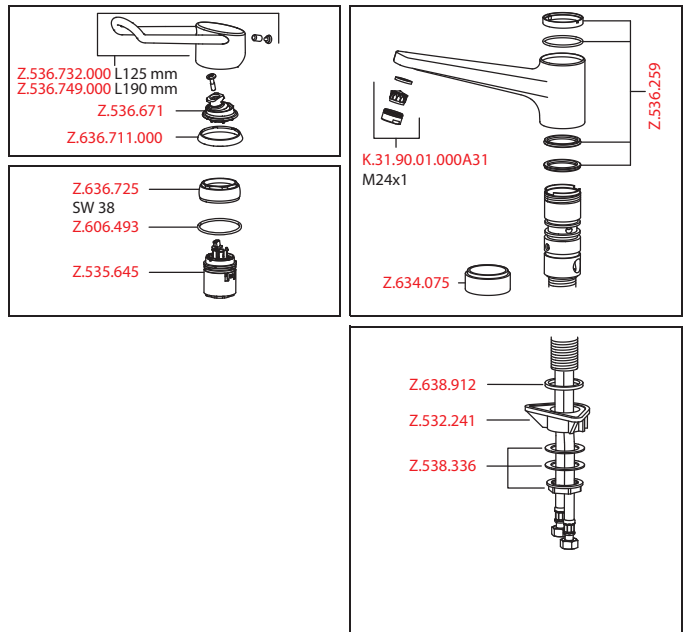

Lever mixer • Kitchen

Lever mixer

- ShieldProtect - Tightly sealed
- Operation designed for a secure grip, as well as safe and easy handling
- Ergonomic and robust operating lever, made of polyamide
  - to adjust the handling even better to suit personal requirements, the offset lever can be installed so that it is twisted into the cap (standard: see illustration)
- Swivel spout 160°
  - Neoperl® Perlator®
- KWC cartridge with safety device L 39 - universal
  - with ceramic discs
  - flow rate and temperature continuously variable
  - temperature and flow rate limitation
- Flexible connection hoses 3/8"
- Fastening by means of threaded sleeve M33 x 1.5
- Mounting hole size Ø35 mm

Flow rate 12 l/min (3 bar)
Acoustic group I