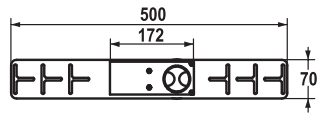

Art.-No.	KWC-No.	FUN
122403	39.004.500.931	112.0308.150
Concealed unit		

Concealed unit wall two hole