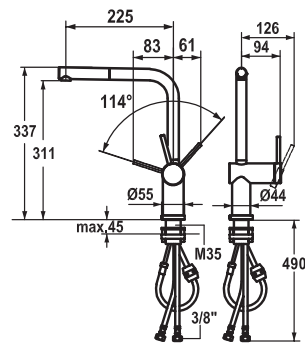

Lever mixer • Kitchen • detachable

Lever mixer

- Detachable for installation below windows - detached 55 mm
- Lever installation only possible on the right side
  - Child safety: cold water flow in lever position towards the front
- gap between wall and centre of mounting hole min. 65 mm
- Intrinsically safe against backflow
- Swivel spout 125°, extensible to 360°
  - Neoperl® Caché®
- OptimalSpace - ample space for washing or working
- KWC cartridge M 35 H
  - with ceramic discs
  - flow rate and temperature continuously variable
- Flexible connection hoses 3/8"
- Fastening by means of threaded sleeve M35 x 1.5 (preassembled socket)
- Mounting hole size ø35 - 37 mm

Flow rate 12 l/min (3 bar)
Acoustic group II