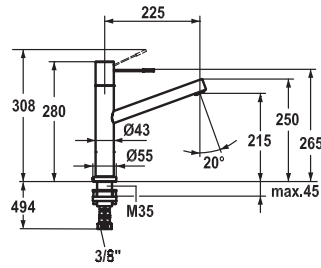

Art.-No.	KWC-No.	FUN
123113	10.151.043.700FL	115.0308.254
stainless steel, A 225, flexible connection hoses