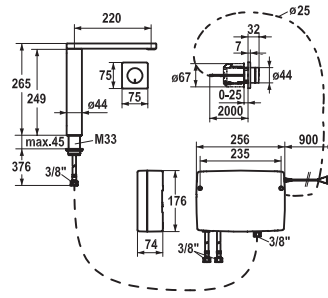

Art.-No.	KWC-No.	FUN
122382	10.651.032.000FL	115.0308.218
all chrome, A 220, flexible connection hoses, mains receiver		
636183	Z.636.183	112.0308.152
Concealed unit		

Kitchen • with LED-technology

IntelligentControl - electronic control

- touch light PRO technology
- touch'n'flow 1-2-3
  - 3 preset temperatures and flow rates
- Microprocessor-control
  - touch'n'flow 1: cold water, 50% flow rate can be individually adjusted and saved
  - touch'n'flow 2: warm water, 50% flow rate can be individually adjusted and saved
  - touch'n'flow 3: hot water, 50% flow rate can be individually adjusted and saved
  - with cleaning programme
  - duration of water flow - safety indication: switch off automatically after 10 minutes
  - temperature limit can be adjusted
  - hot water disinfection (5 minutes) can be adjusted
  - can be restored to factory settings
- Swivel spout 360°
  - Neoperl® SLIM®
- OptimalSpace - ample space for washing or working
- touch light PRO control unit, maintenance-free
  - up-to-date microprocessor and drive technology
  - tried-and-tested valve technology
  - incl. installation materials
  - designed for wired connection to 1 operating unit (standard), wireless connection to 1 operating unit (optional)
- Flexible connection hoses 3/8"
- Fastening by means of threaded sleeve M33 x 1.5
- Mounting hole size ø35 mm

• Scope of delivery:

- Mains receiver 100-240 V / operating voltage 15 V / cable length 900 mm
- Control unit and wired operating unit / cable length 2000 mm
- To be ordered separately:
  - Rough in for operating unit Z.636.183
- To be ordered separately (optional or if necessary):
  - Extension set 1500 mm Z.536.352, comprising: stainless steel hose 1500 mm, 3/8" x 3/8", double nipple, sealing material
  - KWC ONO touch light PRO wireless operating unit Z.536.351.000
- Go to www.kwc.com for comprehensive information on planning, installation and operation, or get in touch with your KWC contact person.