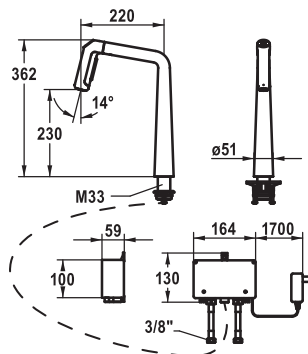

Art.-No.	KWC-No.	FUN
125193	10.481.232.000FL	115.0634.801
all chrome, A 220, flexible connection hoses, mains receiver		
125194	10.481.232.176FL	115.0634.802
matt black, A 220, flexible connection hoses, mains receiver		
125195	10.481.232.127FL	115.0634.803
decor steel, A 220, flexible connection hoses, mains receiver		

Kitchen • with LED-technology

IntelligentControl - electronic control

- gap between wall and centre of mounting hole min. 26 mm
- TouchProtect - anti-scald protection thanks to the "double skin" principle
- Microprocessor-control
  - touch'n'flow 1: cold water, 50% flow rate can be individually adjusted and saved
  - touch'n'flow 2: warm water, 50% flow rate can be individually adjusted and saved
  - touch'n'flow 3: hot water, 50% flow rate can be individually adjusted and saved
  - with cleaning programme
- Pull-out spray
  - ergonomic spout alignment, shape and handling
  - SprayClean - easy to clean and actively prevents limescale buildup
  - Neoperl® Perlator® laminar
  - PowerClean - needle spray mode, with automatic diverter reset
  - Integrated control unit
  - up to 500 mm pull-out length
- Hose guide, swivelling 150°, can be extended to 360°
- EasyLock - a pull-out spray that easily slides back into place
- OptimalSpace - ample space for washing or working