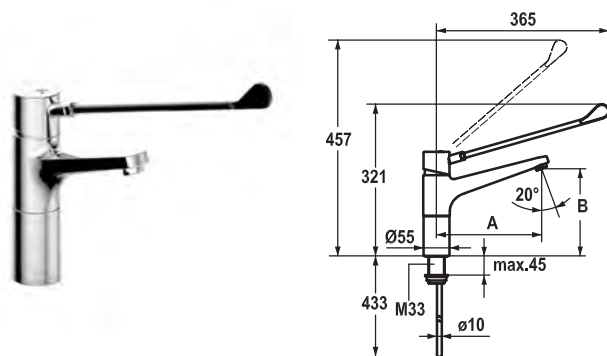

Lever mixer • Commercial kitchen

Lever mixer

- Socket 85 mm
- Swivel spout 160°
  - Neoperl® Cascade®
- OptimalSpace - ample space for washing or working
- KWC cartridge L 39 - universal
  - with ceramic discs
  - flow rate and temperature continuously variable
  - temperature and flow rate limitation
- Flexible connection hoses 3/8"
- Fastening by means of threaded sleeve M33 x 1.5
- Mounting hole size ø35 mm

Flow rate 12 l/min (3 bar)
Acoustic group I