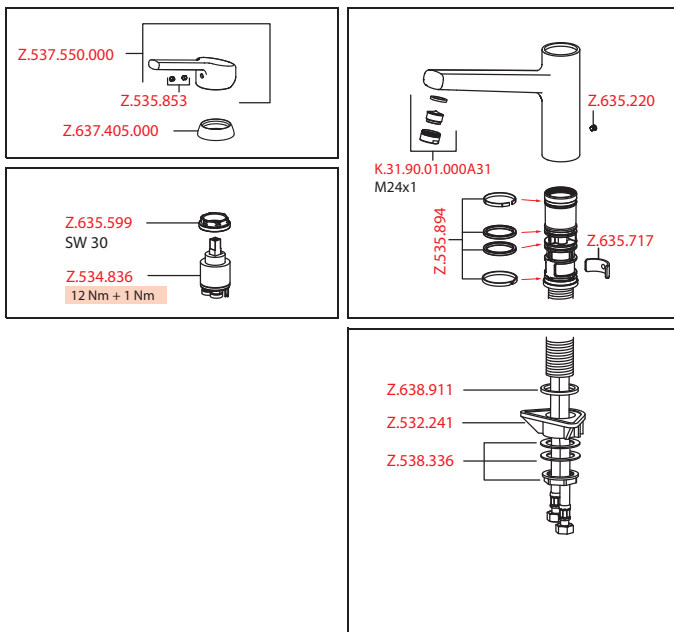

Lever mixer • Kitchen

Lever mixer

- Swivel spout 160°
  - Neoperl® Cascade®
- KWC cartridge M 35
  - with ceramic discs
  - flow rate and temperature continuously variable
- Flexible connection hoses 3/8"
- Fastening by means of threaded sleeve M33 x 1.5
- Mounting hole size ø35 mm

Flow rate normal spray 11 l/min (3 bar)
Flow rate 12 l/min (3 bar)
Acoustic group I