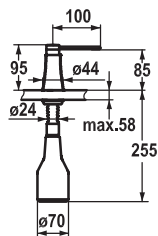

Art.-No.	KWC-No.	FUN
536932	Z.536.586.150	119.0340.011
glacier white		

Soap dispenser KWC ZOE

- Easily refillable from top without disassembly
- Mounting hole size $\varnothing 26$ mm
- Scope of delivery:
  - Pump
  - Soap container, filling capacity 350 ml Z.635.713
- To be ordered separately (optional or if necessary):
  - Escutcheon Z.536.291.000 or Z.536.292.700