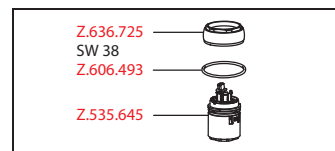

Lever mixer • Kitchen

Lever mixer

- ShieldProtect - Tightly sealed
- Operation designed for a secure grip, as well as safe and easy handling
- Ergonomic and robust operating lever, made of polyamide
  - to adjust the handling even better to suit personal requirements, the offset lever can be installed so that it is twisted into the cap (standard: see illustration)
- TouchProtect - anti-scald protection thanks to the “double skin” principle
- Pull-out spray
  - SprayClean - easy to clean and actively prevents limescale buildup
  - up to 700 mm pull-out length
  - SprayLock - lockable jet spray
  - PowerClean - needle spray mode, with automatic diverter reset
  - hose surface to fit faucet surface
- Hose guide, swivelling 130°
- KWC cartridge with safety device L 39 - universal
  - with ceramic discs
  - flow rate and temperature continuously variable
  - temperature and flow rate limitation
- Flexible connection hoses 3/8"
- Fastening by means of threaded sleeve M33 x 1.5
- Mounting hole size ø35 mm

Flow rate normal spray 12 l/min (3 bar)

Flow rate needle spray 12 l/min (3 bar)

Acoustic group I