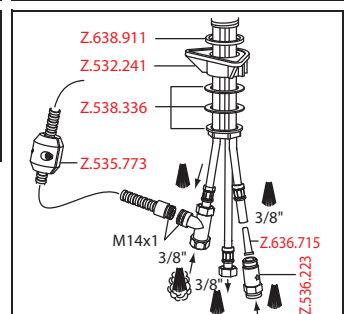

Art.-No.	KWC-No.	FUN
123954	10.175.023.000FL	115.0480.492
all chrome, A 225, flexible connection hoses		

Art.-No.	KWC-No.	FUN
123962	10.175.033.000FL	115.0480.636
all chrome, A 230, flexible connection hoses		

Lever mixer • Kitchen • Low pressure

Lever mixer

- Swivel spout 160°
  - Jet regulator
- KWC cartridge M 35 H
  - with ceramic discs
  - flow rate and temperature continuously variable
- Flexible connection hoses 3/8"
- Fastening by means of threaded sleeve M33 x 1.5
- Mounting hole size ø35 mm

Lever mixer • Kitchen • Low pressure

Lever mixer

- TouchProtect - anti-scald protection thanks to the "double skin" principle
- Pull-out spray
  - SprayClean - easy to clean and actively prevents limescale buildup
  - up to 600 mm pull-out length
  - PowerClean - needle spray mode, with automatic diverter reset
  - hose surface to fit faucet surface
- Hose guide, swivelling 130°
- EasyLock - a pull-out spray that easily slides back into place
- KWC cartridge M 35 H
  - with ceramic discs
  - flow rate and temperature continuously variable
- Flexible connection hoses 3/8"
- Fastening by means of threaded sleeve M33 x 1.5
- Mounting hole size ø35 mm

Flow rate 6 l/min (3 bar)
Acoustic group I

Flow rate normal spray 7 l/min (3 bar)
Flow rate needle spray 7 l/min (3 bar)
Acoustic group I