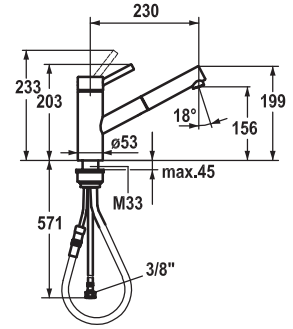

Lever mixer • Kitchen

Lever mixer

- Swivel spout 160°
  - Neoperl® Cascade®
- KWC cartridge L 39 - universal
  - with ceramic discs
  - flow rate and temperature continuously variable
  - temperature and flow rate limitation
- Flexible connection hoses 3/8"
- Fastening by means of threaded sleeve M33 x 1.5
- Mounting hole size ø35 mm

Flow rate 12 l/min (3 bar)
Acoustic group I