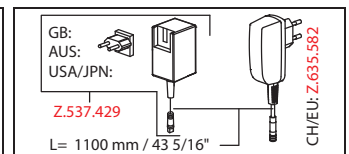

Lever mixer • Kitchen • with LEDShine

Lever mixer

- Lever installation only possible on the right side
  - Child safety: cold water flow in lever position towards the front
- gap between wall and centre of mounting hole min. 42 mm
- TouchProtect - anti-scald protection thanks to the "double skin" principle
- Covered pull-out spray
  - ergonomic spout alignment, shape and handling
  - SprayClean - easy to clean and actively prevents limescale buildup
  - Neoperl® Cascade®
  - PowerClean - needle spray mode, with automatic diverter reset
  - integrated ON/OFF push-button with automatic shut-off after 30 minutes
  - up to 500 mm pull-out length
  - hose surface to fit faucet surface

- SwivelStop - hose guide, swivelling 270°, limitable to 120°
- EasyLock - a pull-out spray that easily slides back into place
- OptimalSpace - ample space for washing or working
- KWC cartridge S 25
  - with ceramic discs
  - flow rate and temperature continuously variable
- Flexible connection hoses 3/8"
- Fastening by means of threaded sleeve M33 x 1.5
- Mounting hole size ø35 mm
- Scope of delivery:
  - Mains receiver 100-240 V / operating voltage 6.75 V / cable length 1100 mm

Flow rate normal spray 8 l/min (3 bar)
Flow rate needle spray 9 l/min (3 bar)
Acoustic group II