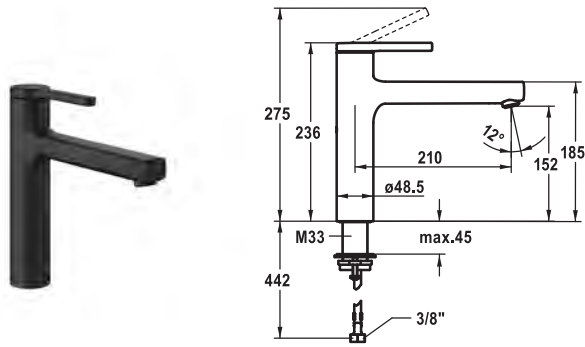

Art.-No.	KWC-No.	FUN
125362	10.461.022.176FL	
matt black, A 210, flexible connection hoses