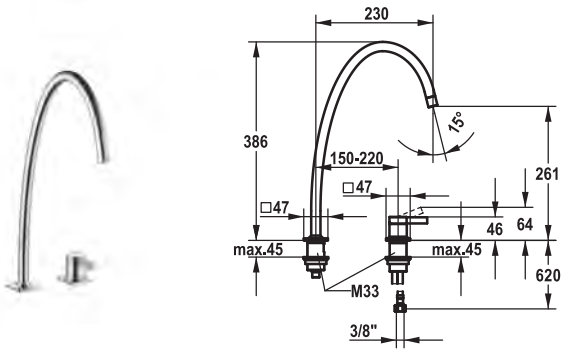

Art.-No.	KWC-No.	FUN
124399	10.392.024.700FL	115.0517.896
stainless steel, A 230, flexible connection hoses