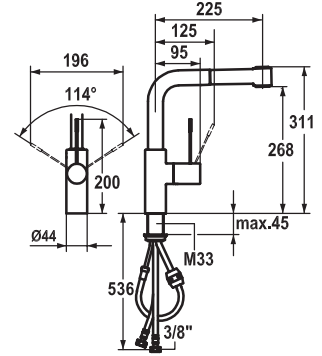

Lever mixer • Kitchen

Lever mixer

- Lever installation possible on the right or left side
- Surgical-grade hardened stainless steel lever
- TouchProtect - anti-scald protection thanks to the "double skin" principle
- Pull-out aerator covered
  - Neoperl® Caché®
  - up to 700 mm pull-out length
  - hose surface to fit faucet surface
- Hose guide, swivelling 360°
- EasyLock - a pull-out spray that easily slides back into place
- OptimalSpace - ample space for washing or working
- KWC cartridge M 35 H
  - with ceramic discs
  - flow rate and temperature continuously variable
- Flexible connection hoses 3/8"
- Fastening by means of threaded sleeve M33 x 1.5
- Mounting hole size ø35 mm
- To be ordered separately (optional or if necessary):
  - Short lever, L 70 mm Z.535.995

Flow rate 10 l/min (3 bar)
Acoustic group II