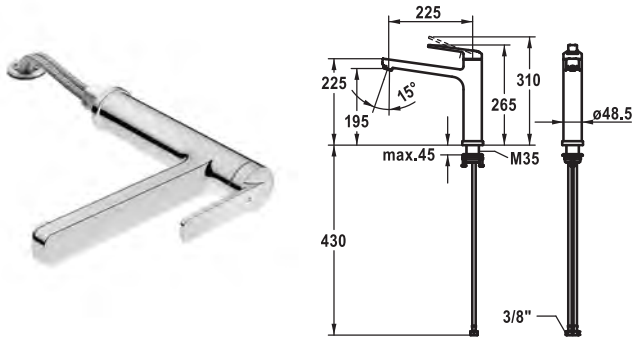

Art.-No.	KWC-No.	FUN
124920	10.661.043.000FL	115.0604.249
all chrome, A 225, flexible connection hoses