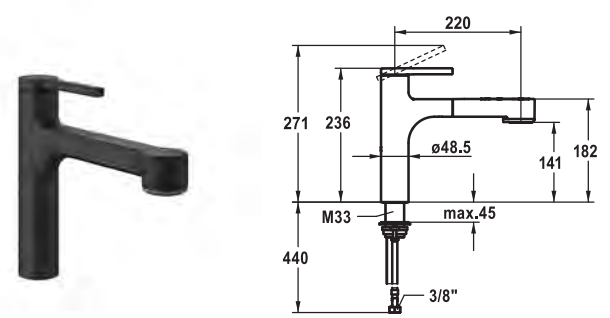

Art.-No.	KWC-No.	FUN
125362	10.461.022.176FL	
matt black, A 210, flexible connection hoses		

Art.-No.	KWC-No.	FUN
125365	10.461.032.176FL	
matt black, A 220, flexible connection hoses		

Lever mixer • Kitchen

Lever mixer

- Swivel spout 150°
  - Neoperl® Cascade® SLC
- KWC cartridge M 35 S
  - with ceramic discs
  - flow rate and temperature continuously variable
  - temperature limitation
- Flexible connection hoses 3/8"
- QuickInstallation - Fastening via threaded connection with locking screws
- Mounting hole size ø35 mm

NEW
Coming soon

Lever mixer • Kitchen

Lever mixer

- TouchProtect - anti-scald protection thanks to the "double skin" principle
- Intrinsically safe against backflow
- Pull-out spray
  - SprayClean - easy to clean and actively prevents limescale buildup
  - up to 600 mm pull-out length
  - TripleClean - Normal, soft, and power stream modes
  - QuickConnect - Simple hose connection system
- Hose guide, swivelling 120°
- EasyLock - a pull-out spray that easily slides back into place
- KWC cartridge M 35 S
  - with ceramic discs
  - flow rate and temperature continuously variable
  - temperature limitation
- Flexible connection hoses 3/8"
- QuickInstallation - Fastening via threaded connection with locking screws
- Mounting hole size ø35 mm

NEW
Coming soon

Acoustic group I

Spray outlet: Flow rate 11 l/min (3 bar)

Flow rate normal spray 8 l/min (3 bar)

Flow rate needle spray 9 l/min (3 bar)

Acoustic group I