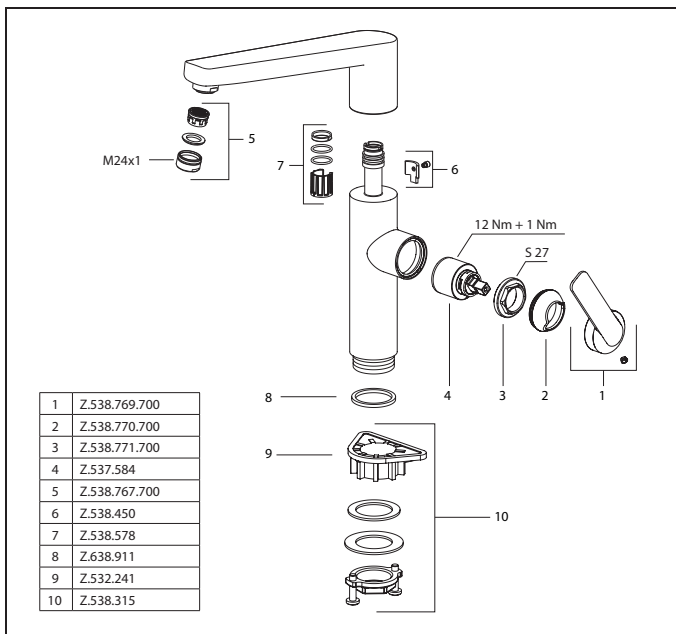

Lever mixer • Kitchen

Lever mixer

- Lever installation only possible on the right side
  - Child safety: cold water flow in lever position towards the front
- gap between wall and centre of mounting hole min. 26 mm
- SwivelStop - swivel spout 360°, limitable to 150°
  - Neoperl® Cascade® SLC
- OptimalSpace - ample space for washing or working
- KWC cartridge M 35 S
  - with ceramic discs
  - flow rate and temperature continuously variable
  - temperature limitation
- Flexible connection hoses 3/8"
- QuickInstallation - Fastening via threaded connection with locking screws
- Mounting hole size ø35 mm

Flow rate 11 l/min (3 bar)
Acoustic group I