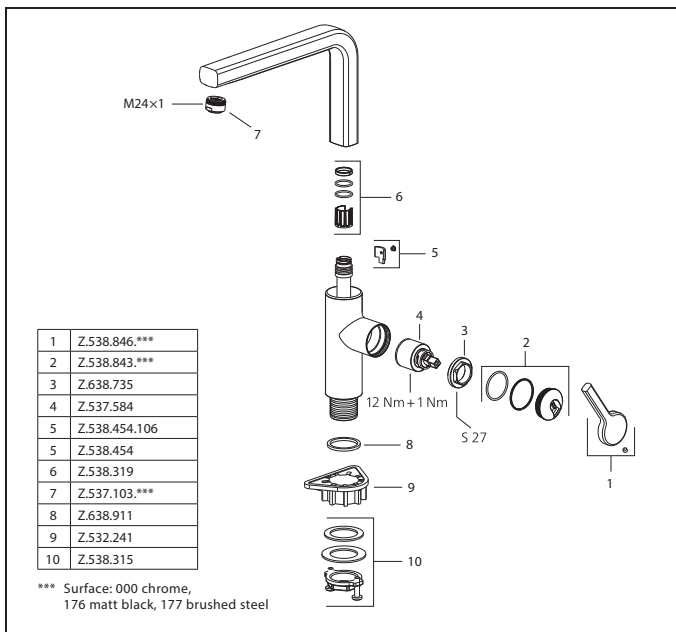

Lever mixer • Kitchen

Lever mixer

- Lever installation only possible on the right side
  - Child safety: cold water flow in lever position towards the front
- gap between wall and centre of mounting hole min. 20 mm
- SwivelStop - swivel spout 150°, extensible to 360°
  - Neoperl® Cascade® SLC
- OptimalSpace - ample space for washing or working
- KWC cartridge M 35 S
  - with ceramic discs
  - flow rate and temperature continuously variable
  - temperature limitation
- Flexible connection hoses 3/8"
- QuickInstallation - Fastening via threaded connection with locking screws
- Mounting hole size ø35 mm
- To be ordered separately (optional or if necessary):
  - Swivel range limited to 120°, Z.538.320

Acoustic group I
Spray outlet: Flow rate 12 l/min (3 bar)