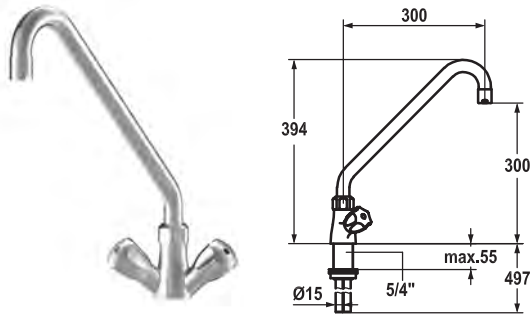

Art.-No.	KWC-No.	FUN
101755	K.24.41.A2.000C07	115.0315.665
all chrome, A 300, B 300, C 394		

Two-handle mixer • Commercial kitchen

1. Two-handle mixer
2. KWC CORONA metal handles, removable
   - Swivel spout 360°
     - with adjustable gland
     - Jet regulator
   - OptimalSpace - ample space for washing or working
   - Flat valves M20 x 1.25
     - stainless steel valve seat
   - Copper tubes ø15 mm
   - Fastening by means of threaded sleeve 1 1/4"
   - Mounting hole size ø42 mm

Flow rate 98 l/min (3 bar)
Acoustic group U

Art.-No.	KWC-No.	FUN
112149	K.24.41.20.000C07	115.0315.668
all chrome, A 300		
112150	K.24.41.21.000C07	115.0315.669
all chrome, A 450		

Two-handle mixer • Commercial kitchen

1. Two-handle mixer
2. Pillar 300 mm
   - KWC CORONA metal handles, removable
   - Swivel spout 360°
     - with adjustable gland
     - Jet regulator
   - OptimalSpace - ample space for washing or working
   - Flat valves M20 x 1.25
     - stainless steel valve seat
   - Copper tubes ø15 mm
   - Fastening by means of threaded sleeve 1 1/4"
   - Mounting hole size ø42 mm

Flow rate 98 l/min (3 bar)
Acoustic group U