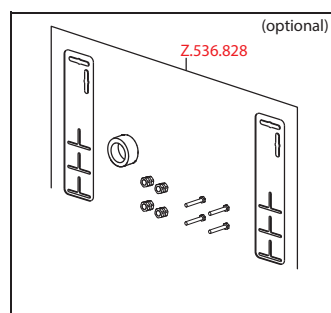

### Concealed unit

Concealed unit wall two hole

- Connecting thread 1/2"
- To be ordered separately:
  - Installation kit Z.536.828
- Suitable for:
  - KWC DOMO 6.0
  - KWC ELLA
  - KWC BEVO

Art.-No.	KWC-No.	FUN
<b>536828</b>	<b>Z.536.828</b>	112.0362.929