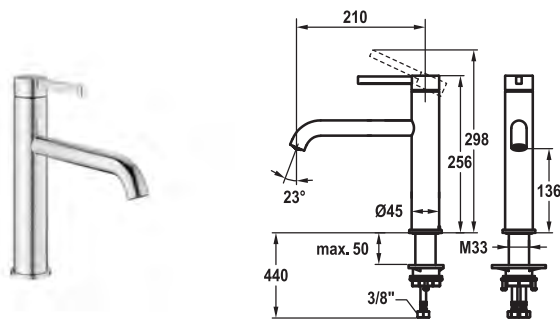

Art.-No.	KWC-No.	FUN
125343	10.531.022.700FL	115.0656.286 stainless steel, A 215, flexible connection hoses
125589	10.531.022.751FL	industrial black, A 215, flexible connection hoses