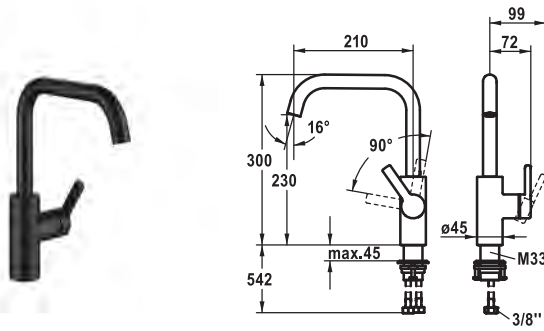

Art.-No.	KWC-No.	FUN
125132	10.441.013.176FL	115.0603.256
matt black, A 210, flexible connection hoses