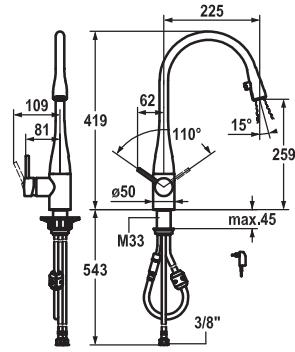

Art.-No.	KWC-No.	FUN
122168	10.121.103.150FL	115.0308.203
glacier white, A 225, flexible connection hoses, mains receiver		

Lever mixer • Kitchen • with LEDShine

Lever mixer

- Lever installation possible on the right or left side
- TouchProtect - anti-scald protection thanks to the “double skin” principle
- Pull-out aerator covered
  - Neoperl® Caché®
  - integrated ON/OFF push-button with automatic shut-off after 45 minutes
  - up to 600 mm pull-out length
- Hose guide, swivelling 320°
- EasyLock - a pull-out spray that easily slides back into place
- OptimalSpace - ample space for washing or working
- KWC cartridge M 35
  - with ceramic discs
  - flow rate and temperature continuously variable
- Flexible connection hoses 3/8"
- Fastening by means of threaded sleeve M33 x 1.5
- Mounting hole size ø35 mm
- Scope of delivery:
  - Mains receiver 100-240 V / operating voltage 6.75 V / cable length 1100 mm

Flow rate 10 l/min (3 bar)
Acoustic group I

Z.535.263.000 LED Z.636.165 M18.5x1	A 225 Z.535.300.150 Z.535.300.151	GB: AUS: USA/JPN: Z.537.429 L = 1100 mm / 43 5/16" CH/EU: Z.635.582
CH/EU: M16x1 Z.535.331 M14x1	Z.601.981 Z.536.007	Z.536.578.150 Z.536.578.151 Z.634.612.150 Z.634.612.151 Z.534.836 12 Nm + 1 Nm Z.536.052.150 Z.536.052.151
M18.5x1 Z.634.729 CACHE® NEOPERL®	Z.534.836 12 Nm + 1 Nm Z.635.385 SW 32	Z.638.943 Z.532.241 Z.538.336 Z.535.773 M16x1 M14x1