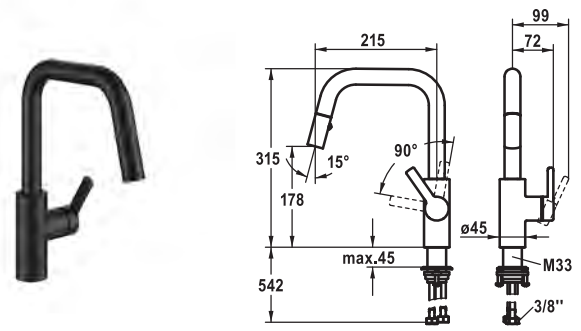

Art.-No.	KWC-No.	FUN
125132	10.441.013.176FL	115.0603.256
matt black, A 210, flexible connection hoses		

Art.-No.	KWC-No.	FUN
125134	10.441.004.176FL	115.0603.258
matt black, A 215, flexible connection hoses		

Lever mixer • Kitchen

Lever mixer

- Lever installation only possible on the right side
  - Child safety: cold water flow in lever position towards the front
- gap between wall and centre of mounting hole min. 25 mm
- SwivelStop - swivel spout 360°, limitable to 150°
  - Neoperl® Caché®
- KWC cartridge M 35 S
  - with ceramic discs
  - flow rate and temperature continuously variable
- Flexible connection hoses 3/8"
- QuickInstallation - Fastening via threaded connection with locking screws
- Mounting hole size ø35 mm

Flow rate 12 l/min (3 bar)
Acoustic group I

Lever mixer • Kitchen

Lever mixer

- Lever installation only possible on the right side
  - Child safety: cold water flow in lever position towards the front
- gap between wall and centre of mounting hole min. 25 mm
- TouchProtect - anti-scald protection thanks to the "double skin" principle
- Pull-out spray
  - Neoperl® Cascade®
  - PowerClean - needle spray mode, with automatic diverter reset
  - up to 400 mm pull-out length
  - black fabric hose
  - QuickConnect - Simple hose connection system
- SwivelStop - hose guide, swivelling 360°, limitable to 150°
- KWC cartridge M 35 S
  - with ceramic discs
  - flow rate and temperature continuously variable
- Flexible connection hoses 3/8"
- QuickInstallation - Fastening via threaded connection with locking screws
- Mounting hole size ø35 mm

Flow rate normal spray 8 l/min (3 bar)
Flow rate needle spray 8 l/min (3 bar)
Acoustic group I