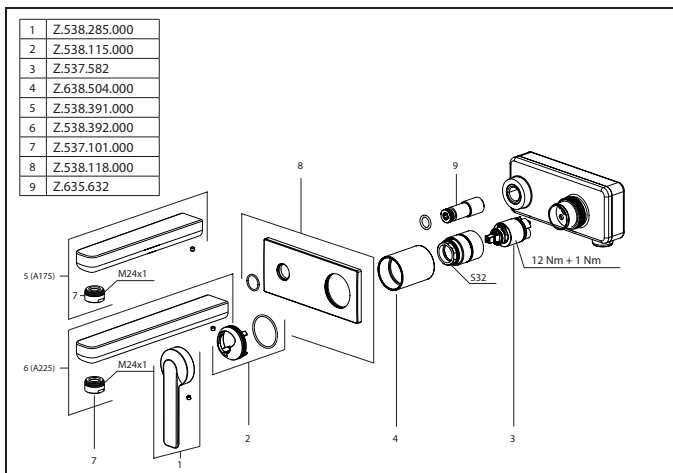

Trim kit • Lever mixer • Basin

Trim kit Lever mixer

- EcoProtect - water-saving device
- Fixed spout
  - Neoperl® Cascade® SLC
- OptimalSpace - ample space for washing or working
- KWC cartridge M 35 H
  - with ceramic discs
  - flow rate and temperature continuously variable
- To be ordered separately:
  - Unit for concealed installation 1/2" 39.001.401.931
- To be ordered separately (optional or if necessary):
  - Extension set 20 mm Z.536.333

Flow rate 5 l/min (3 bar)
Acoustic group I

Z.536.333
20mm
(optional)