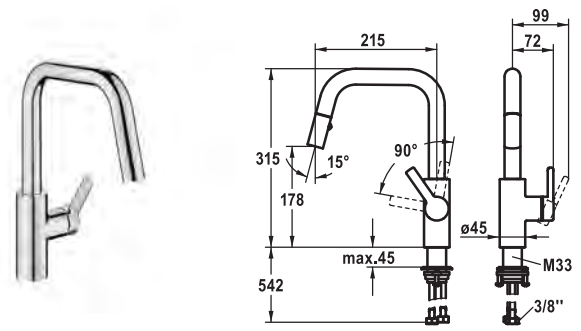

Lever mixer • Kitchen

Lever mixer

- Lever installation only possible on the right side
  - Child safety: cold water flow in lever position towards the front
- gap between wall and centre of mounting hole min. 25 mm
- SwivelStop - swivel spout 360°, limitable to 150°
  - Neoperl® Caché®
- KWC cartridge M 35 S
  - with ceramic discs
  - flow rate and temperature continuously variable
- Flexible connection hoses 3/8"
- QuickInstallation - Fastening via threaded connection with locking screws
- Mounting hole size 35 mm

Flow rate 12 l/min (3 bar)
Acoustic group I