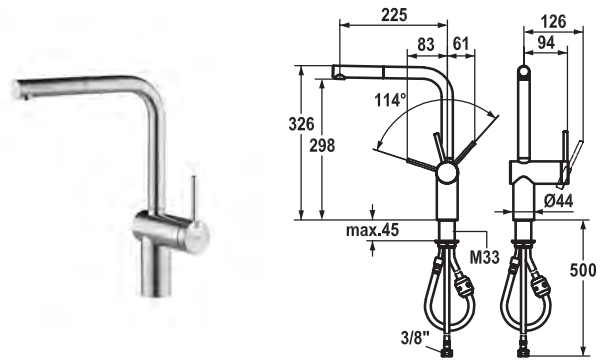

Art.-No.	KWC-No.	FUN
122296	10.231.103.700FL	115.0308.214
stainless steel, A 225, flexible connection hoses		

Lever mixer • Kitchen

Lever mixer

- Lever installation only possible on the right side
  - Child safety: cold water flow in lever position towards the front
- gap between wall and centre of mounting hole min. 60 mm
- TouchProtect - anti-scald protection thanks to the "double skin" principle
- Pull-out aerator
  - Neoperl® Caché®
  - up to 600 mm pull-out length
  - hose surface to fit faucet surface
- Hose guide, swivelling 360°
- EasyLock - a pull-out spray that easily slides back into place
- OptimalSpace - ample space for washing or working
- KWC cartridge M 35 H
  - with ceramic discs
  - flow rate and temperature continuously variable
- Flexible connection hoses 3/8"
- Fastening by means of threaded sleeve M33 x 1.5
- Mounting hole size ø35 mm

Flow rate 11 l/min (3 bar)
Acoustic group II

Lever mixer • Kitchen

Lever mixer

- Lever installation only possible on the right side
  - Child safety: cold water flow in lever position towards the front
- gap between wall and centre of mounting hole min. 65 mm
- TouchProtect - anti-scald protection thanks to the "double skin" principle
- Pull-out aerator
  - Neoperl® Caché®
  - up to 600 mm pull-out length
  - hose surface to fit faucet surface
- Hose guide, swivelling 360°
- EasyLock - a pull-out spray that easily slides back into place
- OptimalSpace - ample space for washing or working
- KWC cartridge M 35 H
  - with ceramic discs
  - flow rate and temperature continuously variable
- Flexible connection hoses 3/8"
- Fastening by means of threaded sleeve M33 x 1.5
- Mounting hole size ø35 mm

Flow rate 11 l/min (3 bar)
Acoustic group II