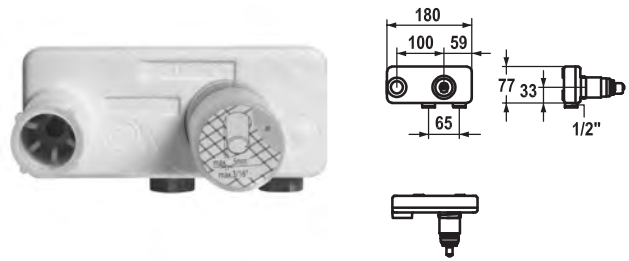

Art.-No.	KWC-No.	FUN
122047	39.151.400.931	112.0308.148
all chrome, Concealed unit		

Concealed unit

Concealed unit wall two hole

- Connecting thread 1/2"
- To be ordered separately:
  - Installation kit Z.536.828
- Suitable for:
  - KWC ONO