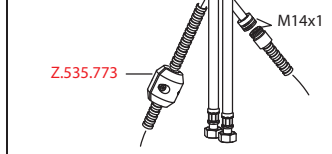

Lever mixer • Kitchen

Lever mixer

- ShieldProtect - Tightly sealed
- Operation designed for a secure grip, as well as safe and easy handling
- Ergonomic and robust operating lever, made of polyamide
  - to adjust the handling even better to suit personal requirements, the offset lever can be installed so that it is twisted into the cap (standard: see illustration)
- TouchProtect - anti-scald protection thanks to the “double skin” principle
- Pull-out spray
  - SprayClean - easy to clean and actively prevents limescale buildup
  - up to 700 mm pull-out length
  - SprayLock - lockable jet spray
  - PowerClean - needle spray mode, with automatic diverter reset
  - hose surface to fit faucet surface
- Hose guide, swivelling 130°
- KWC cartridge with safety device L 39 - universal
  - with ceramic discs
  - flow rate and temperature continuously variable
  - temperature and flow rate limitation
- Flexible connection hoses 3/8"
- Fastening by means of threaded sleeve M33 x 1.5
- Mounting hole size ø35 mm

Flow rate normal spray 12 l/min (3 bar)

Flow rate needle spray 12 l/min (3 bar)

Acoustic group I