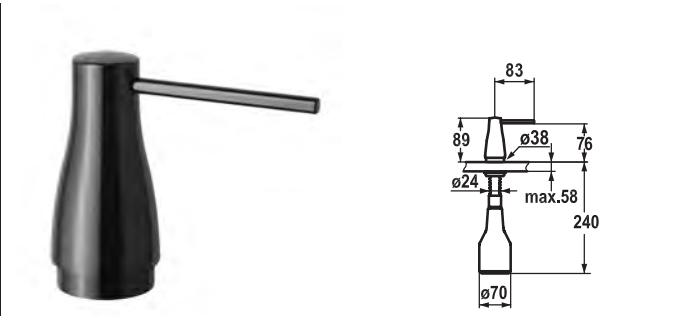

Art.-No.	KWC-No.	FUN
<b>536063</b>	<b>Z.536.063.000</b>	119.0307.870
all chrome		
<b>536064</b>	<b>Z.536.063.700</b>	119.0307.901
stainless steel		

**Soap dispenser KWC EVE**

- Easily refillable from top without disassembly
- Mounting hole size  $\varnothing 26$  mm
- Scope of delivery:
  - Pump
  - Soap container, filling capacity 350 ml Z.635.713
- To be ordered separately (optional or if necessary):
  - Escutcheon Z.536.291.000 or Z.536.292.700