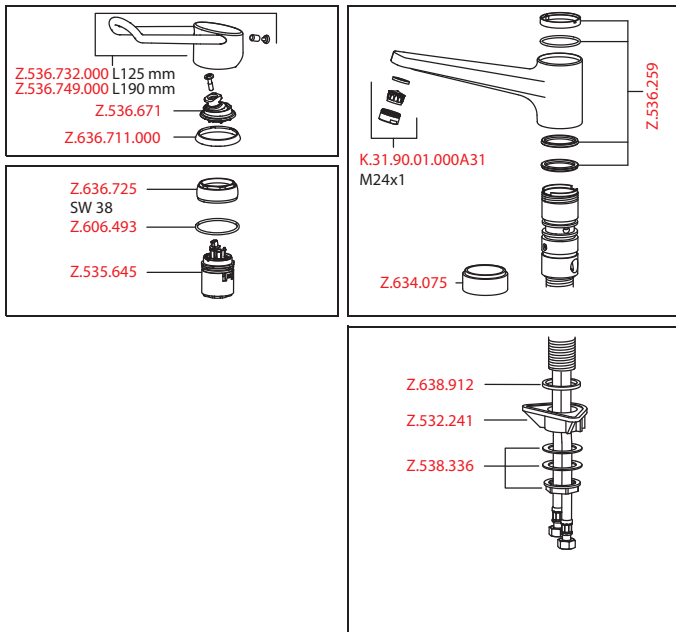

Lever mixer • Kitchen

Lever mixer

- ShieldProtect - Tightly sealed
- Operation designed for a secure grip, as well as safe and easy handling
- Ergonomic and robust operating lever, made of polyamide
  - to adjust the handling even better to suit personal requirements, the offset lever can be installed so that it is twisted into the cap (standard: see illustration)
- Swivel spout 160°
  - Neoperl® Perlator®
- KWC cartridge with safety device L 39 - universal
  - with ceramic discs
  - flow rate and temperature continuously variable
  - temperature and flow rate limitation
- Flexible connection hoses 3/8"
- Fastening by means of threaded sleeve M33 x 1.5
- Mounting hole size Ø35 mm

Flow rate 12 l/min (3 bar)
Acoustic group I