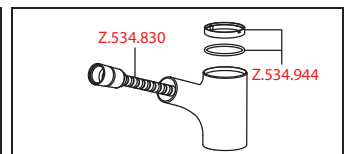

Lever mixer • Kitchen

Lever mixer

- ShieldProtect - Tightly sealed
- Operation designed for a secure grip, as well as safe and easy handling
- Ergonomic and robust operating lever, made of polyamide
  - to adjust the handling even better to suit personal requirements, the offset lever can be installed so that it is twisted into the cap (standard: see illustration)
- TouchProtect - anti-scald protection thanks to the “double skin” principle
- Pull-out spray
  - SprayClean - easy to clean and actively prevents limescale buildup
  - up to 700 mm pull-out length
  - SprayLock - lockable jet spray
  - PowerClean - needle spray mode, with automatic diverter reset
  - hose surface to fit faucet surface
- Hose guide, swivelling 130°
- KWC cartridge with safety device L 39 - universal
  - with ceramic discs
  - flow rate and temperature continuously variable
  - temperature and flow rate limitation
- Flexible connection hoses 3/8"
- Fastening by means of threaded sleeve M33 x 1.5
- Mounting hole size ø35 mm

Flow rate normal spray 12 l/min (3 bar)

Flow rate needle spray 12 l/min (3 bar)

Acoustic group I