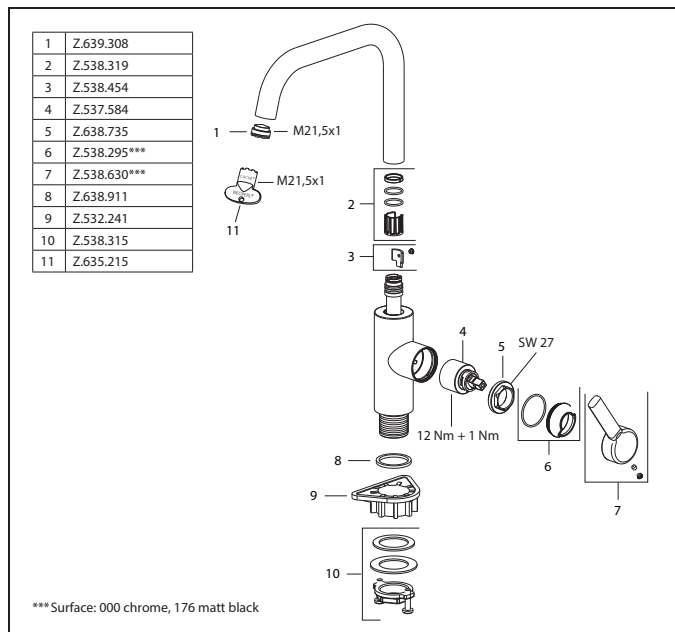

Lever mixer • Kitchen

Lever mixer

- Lever installation only possible on the right side
  - Child safety: cold water flow in lever position towards the front
- gap between wall and centre of mounting hole min. 25 mm
- SwivelStop - swivel spout 360°, limitable to 150°
  - Neoperl® Caché®
- KWC cartridge M 35 S
  - with ceramic discs
  - flow rate and temperature continuously variable
- Flexible connection hoses 3/8"
- QuickInstallation - Fastening via threaded connection with locking screws
- Mounting hole size 35 mm

Flow rate 12 l/min (3 bar)
Acoustic group I