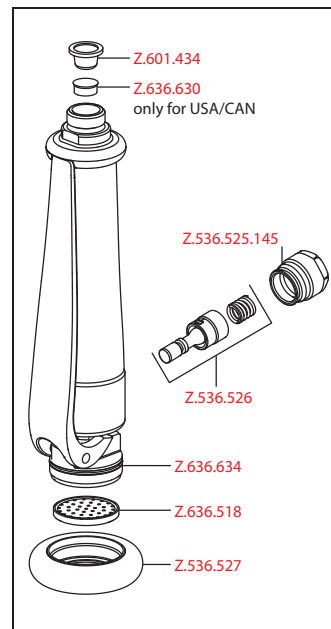

Art.-No.	KWC-No.	FUN
115086	K.24.40.00.000C35	115.0315.671
all chrome, G 3/4"		

Lever mixer • Commercial kitchen

Shut-off valve

- KWC CORONA metal handle, removable (hot water to be requested when ordering)
- Flat valves M25 x 1.25
  - stainless steel valve seat
- Connecting thread 3/4"
- Fastening by means of threaded sleeve M33 x 1.5
- Mounting hole size ø35 mm

Flow rate 110 l/min (3 bar)
Acoustic group U

Art.-No.	KWC-No.	FUN
536530	Z.536.530.145	133.0324.479
graphite gray		

Pre-rinse spray

- with integrated delayed closing device to minimize water hammer
- with valve maintenance unit for cleaning
- Connecting thread 1/2"

Spray: Flow rate 15 l/min (3 bar)