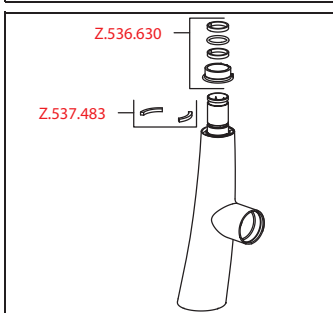

- Covered pull-out spray
  - ergonomic spout alignment, shape and handling
  - SprayClean - easy to clean and actively prevents limescale buildup
  - Neoperl® Cascade®
  - PowerClean - needle spray mode, with automatic diverter reset
  - integrated ON/OFF push-button with automatic shut-off after 30 minutes
  - up to 500 mm pull-out length
  - hose surface to fit faucet surface
- SwivelStop - hose guide, swivelling 270°, limitable to 120°
- EasyLock - a pull-out spray that easily slides back into place
- OptimalSpace - ample space for washing or working
- touch light PRO control unit, maintenance-free
  - up-to-date microprocessor and drive technology
  - tried-and-tested valve technology
  - incl. installation materials
  - designed for wired connection to 1 operating unit (standard)
- Flexible connection hoses 3/8"
- Fastening by means of threaded sleeve M33 x 1.5
- Mounting hole size ø35 mm
- Scope of delivery:
  - Mains receiver 100-240 V / operating voltage 15 V / cable length 900 mm
- To be ordered separately (optional or if necessary):
  - Extension set 1500 mm Z.536.352, comprising: stainless steel hose 1500 mm, 3/8" x 3/8", double nipple, sealing material

Flow rate normal spray 9 l/min (3 bar)
Flow rate needle spray 10 l/min (3 bar)
Acoustic group I