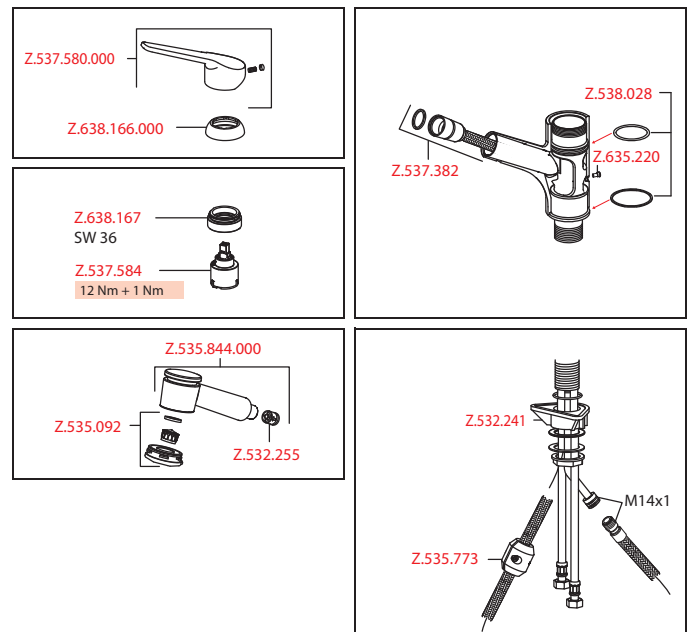

Lever mixer • Kitchen

Lever mixer

- TouchProtect - anti-scald protection thanks to the "double skin" principle
- Pull-out spray
  - SprayClean - easy to clean and actively prevents limescale buildup
  - up to 700 mm pull-out length
  - PowerClean - needle spray mode, with automatic diverter reset
  - TwistProtect - 360° swiveling spray
- Hose guide, swivelling 95°
- EasyLock - a pull-out spray that easily slides back into place
- KWC cartridge M 35 S
  - with ceramic discs
  - flow rate and temperature continuously variable
- Flexible connection hoses 3/8"
- Fastening by means of threaded sleeve M34 x 1
- Mounting hole size ø35 mm

Flow rate normal spray 9 l/min (3 bar)
Flow rate needle spray 9 l/min (3 bar)
Acoustic group II