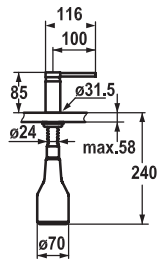

Art.-No.	KWC-No.	FUN
536159	Z.536.159.000	119.0200.126
all chrome		
536177	Z.536.159.127	119.0308.347
decor steel		

Soap dispensers

Soap dispenser KWC AVA

- Easily refillable from top without disassembly
- Mounting hole size $\varnothing 26$ mm
- Scope of delivery:
  - Pump
  - Soap container, filling capacity 350 ml Z.635.713