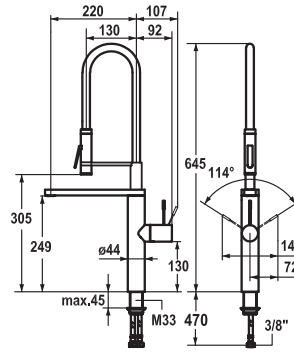

Art.-No.	KWC-No.	FUN
121753	10.151.423.000FL	115.0307.905 all chrome, A 220, flexible connection hoses
122252	10.151.423.700FL	115.0308.207 stainless steel, A 220, flexible connection hoses

Lever mixer • Kitchen

Lever mixer

- HighFlex patented spring hose technology
- Lever installation possible on the right or left side
- Surgical-grade hardened stainless steel lever
- TouchProtect - anti-scald protection thanks to the "double skin" principle
- Integrated vacuum diversion
- EasyLock - a pull-out spray that easily slides back into place
- Swivel spout 360°
  - Neoperl® SLIM®

- Professional spray 360° turn
  - SprayClean - easy to clean and actively prevents limescale buildup
  - PowerClean - needle spray mode
- OptimalSpace - ample space for washing or working
- KWC cartridge M 35 H
  - with ceramic discs
  - flow rate and temperature continuously variable
- Flexible connection hoses 3/8"
- Fastening by means of threaded sleeve M33 x 1.5
- Mounting hole size ø35 mm
- Scope of delivery:
  - Spray holder Z.535.963

Flow rate 11 l/min (3 bar)
Spray: Flow rate 3 l/min (3 bar)
Acoustic group I