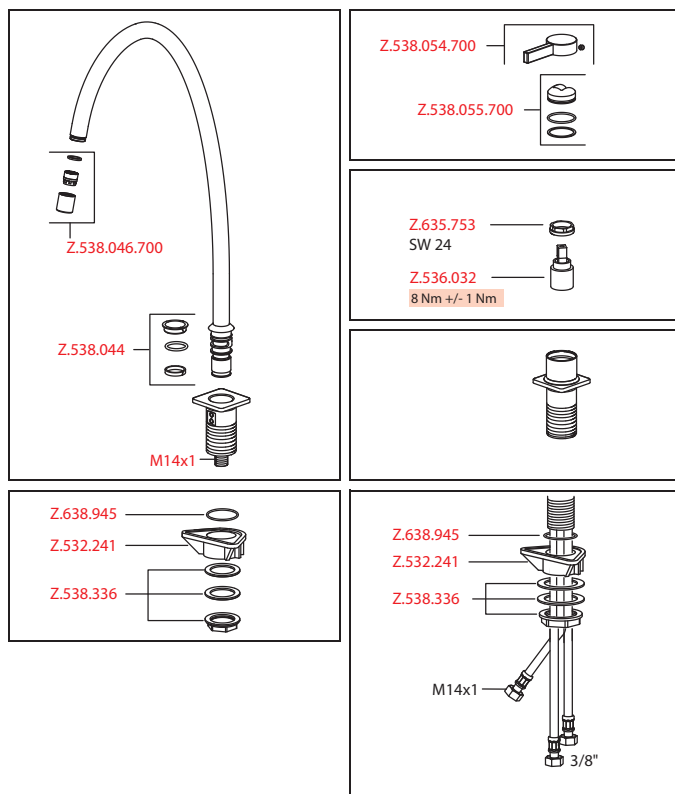

Lever mixer • Kitchen

1. Lever mixer
- 2-hole
  - Lever installation possible on the right or left side
  - Swivel spout 150°, extensible to 360°
    - Neoperl® Perlator® laminar
  - OptimalSpace - ample space for washing or working
  - KWC cartridge S 25
    - with ceramic discs
    - flow rate and temperature continuously variable
  - Flexible connection hoses 3/8"
  - Fastening by means of threaded sleeve M33 x 1.5
  - Mounting hole size ø35 mm

Flow rate 8 l/min (3 bar)
Acoustic group I