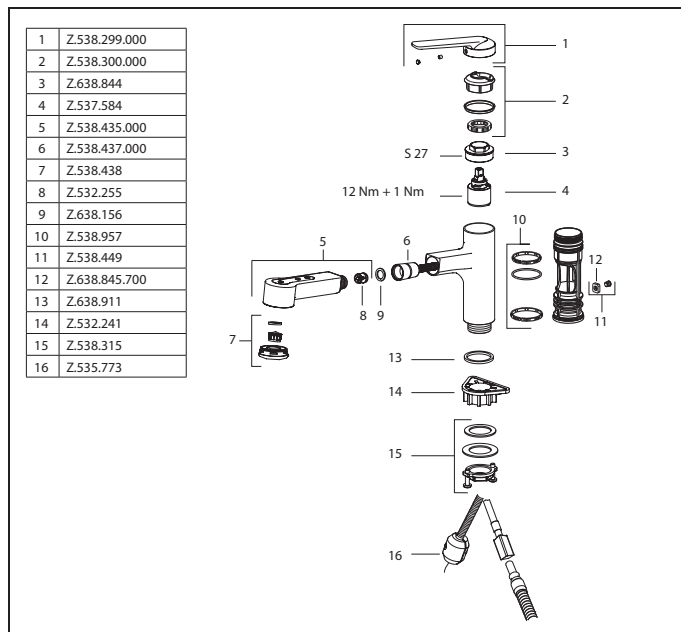

Lever mixer • Kitchen

Lever mixer

- TouchProtect - anti-scald protection thanks to the "double skin" principle
- Intrinsically safe against backflow
- Pull-out spray
  - SprayClean - easy to clean and actively prevents limescale buildup
  - up to 600 mm pull-out length
  - TripleClean - Normal, soft, and power stream modes
  - hose surface to fit faucet surface
  - QuickConnect - Simple hose connection system
- Hose guide, swivelling 120°
- EasyLock - a pull-out spray that easily slides back into place
- OptimalSpace - ample space for washing or working
- KWC cartridge M 35 S
  - with ceramic discs
  - flow rate and temperature continuously variable
  - temperature limitation
- Flexible connection hoses 3/8"
- QuickInstallation - Fastening via threaded connection with locking screws
- Mounting hole size ø35 mm

Flow rate normal spray 8 l/min (3 bar)
Flow rate needle spray 9 l/min (3 bar)
Acoustic group I