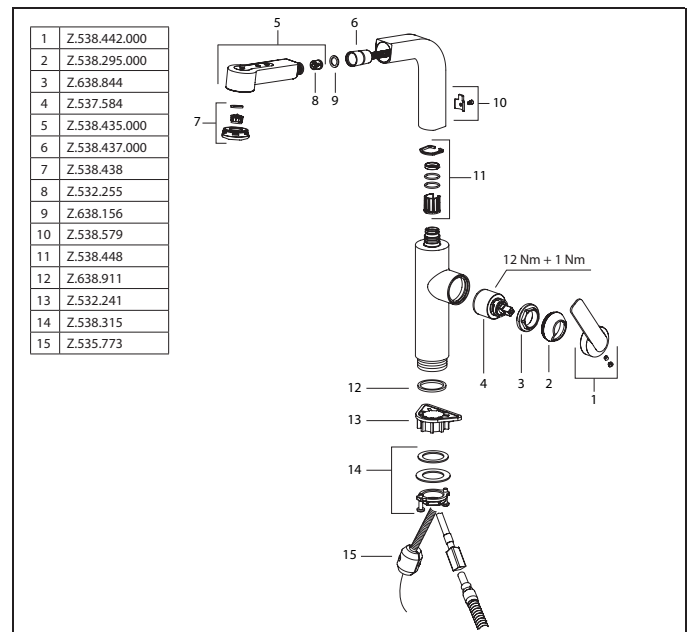

Flow rate normal spray 8 l/min (3 bar)
Flow rate needle spray 8 l/min (3 bar)
Acoustic group I