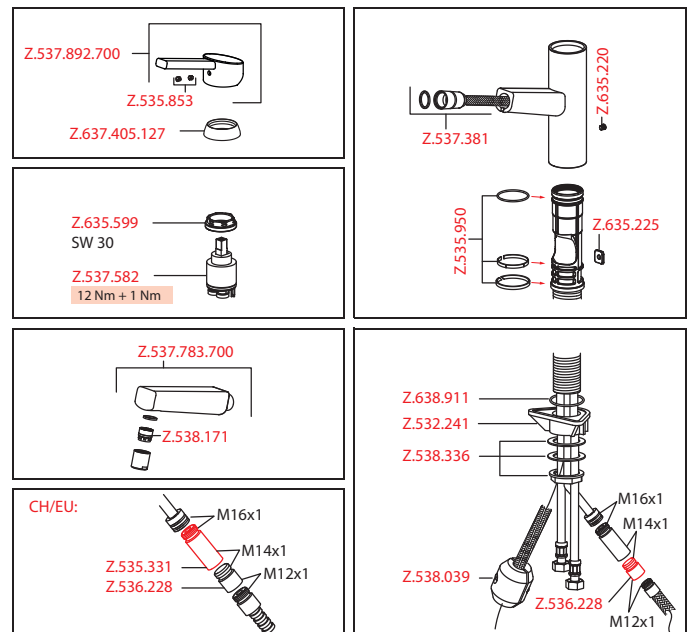

Lever mixer • Kitchen

Lever mixer

- TouchProtect - anti-scald protection thanks to the "double skin" principle
- Pull-out aerator
  - Neoperl® Caché®
  - up to 600 mm pull-out length
- Hose guide, swivelling 130°
- EasyLock - a pull-out spray that easily slides back into place
- KWC cartridge M 35
  - with ceramic discs
  - flow rate and temperature continuously variable
- Flexible connection hoses 3/8"
- Fastening by means of threaded sleeve M33 x 1.5
- Mounting hole size ø35 mm

Flow rate normal spray 9 l/min (3 bar)
Flow rate needle spray 9 l/min (3 bar)
Acoustic group II