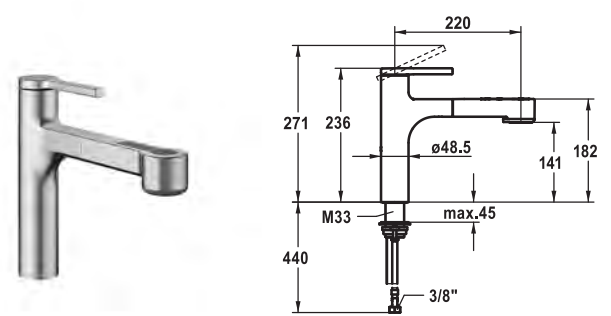

**NEW**

Coming soon

Art.-No.	KWC-No.	FUN
<b>125366</b>	<b>10.461.032.177FL</b>	
brushed steel, A 220, flexible connection hoses		

**Lever mixer • Kitchen**

Lever mixer

- TouchProtect - anti-scald protection thanks to the "double skin" principle
- Intrinsically safe against backflow
- Pull-out spray
  - SprayClean - easy to clean and actively prevents limescale buildup
  - up to 600 mm pull-out length
  - TripleClean - Normal, soft, and power stream modes
  - hose surface to fit faucet
  - QuickConnect - Simple hose connection system
- Hose guide, swivelling 120°
- EasyLock - a pull-out spray that easily slides back into place
- KWC cartridge M 35 S
  - with ceramic discs
  - flow rate and temperature continuously variable
  - temperature limitation
- Flexible connection hoses 3/8"
- QuickInstallation - Fastening via threaded connection with locking screws
- Mounting hole size  $\varnothing 35$  mm