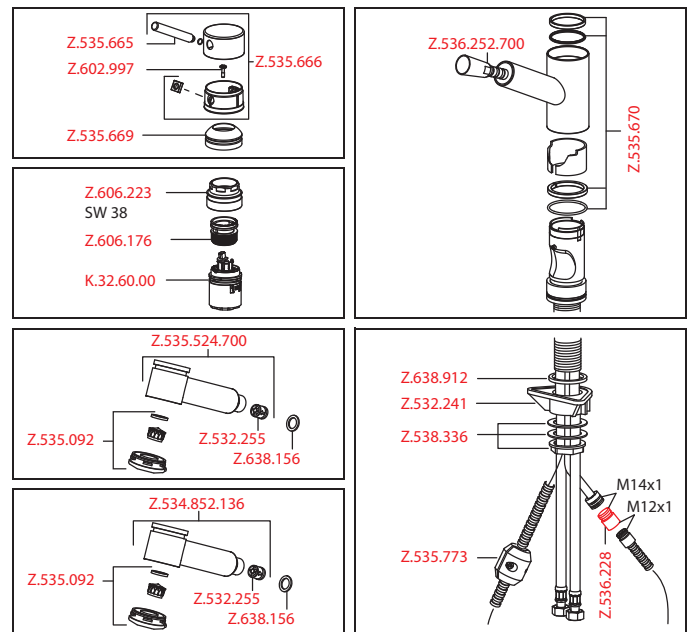

Lever mixer • Kitchen

1. Lever mixer
2. TouchProtect - anti-scald protection thanks to the "double skin" principle
   - Pull-out spray
     - SprayClean - easy to clean and actively prevents limescale buildup
     - up to 700 mm pull-out length
     - SprayLock - lockable jet spray
     - PowerClean - needle spray mode, with automatic diverter reset
     - hose surface to fit faucet surface
   - Hose guide, swivelling 130°
   - EasyLock - a pull-out spray that easily slides back into place
   - KWC cartridge L 39 - universal
     - with ceramic discs
     - flow rate and temperature continuously variable
     - temperature and flow rate limitation
   - Flexible connection hoses 3/8"
   - Fastening by means of threaded sleeve M33 x 1.5
   - Mounting hole size 35 mm

Flow rate normal spray 12 l/min (3 bar)
Flow rate needle spray 13 l/min (3 bar)
Acoustic group I