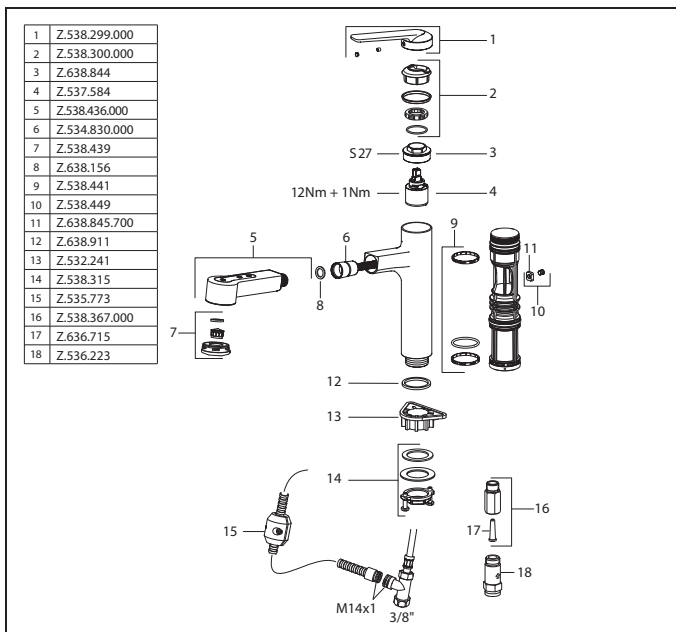

Lever mixer • Kitchen • Low pressure

Lever mixer

- TouchProtect - anti-scald protection thanks to the "double skin" principle
- Intrinsically safe against backflow
- Pull-out spray
  - SprayClean - easy to clean and actively prevents limescale buildup
  - up to 600 mm pull-out length
  - TripleClean - Normal, soft, and power stream modes
  - hose surface to fit faucet surface
- Hose guide, swivelling 120°
- EasyLock - a pull-out spray that easily slides back into place
- OptimalSpace - ample space for washing or working
- KWC cartridge M 35 S
  - with ceramic discs
  - flow rate and temperature continuously variable
  - temperature limitation
- Flexible connection hoses 3/8"
- QuickInstallation - Fastening via threaded connection with locking screws
- Mounting hole size ø35 mm

Flow rate normal spray 7 l/min (3 bar)
Flow rate needle spray 7 l/min (3 bar)
Acoustic group I