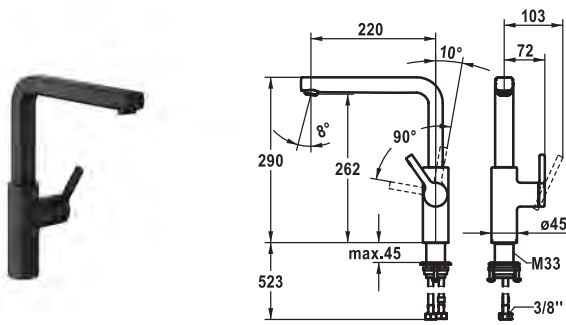

Art.-No. **125371** KWC-No. **10.461.012.176FL** FUN
matt black, A 220, flexible connection hoses