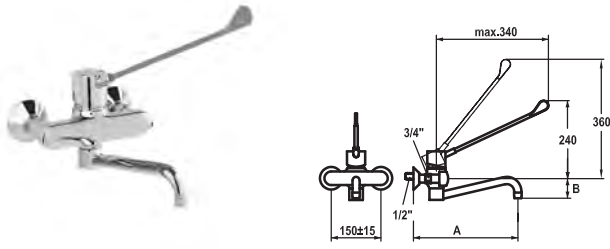

Art.-No.	KWC-No.	FUN
115401	K.24.62.14.000B91	115.0315.672
all chrome, AD 150 +/- 15 mm, A 300, B 60		
115402	K.24.62.16.000B91	115.0315.673
all chrome, AD 150 +/- 15 mm, A 400, B 35		

Lever mixer • Commercial kitchen

Lever mixer

- Swivel spout 120°
  - Neoperl® Cascade®
- OptimalSpace - ample space for washing or working
- KWC cartridge L 39 - universal
  - with ceramic discs
  - flow rate and temperature continuously variable
  - temperature and flow rate limitation
- Wall connections 1/2" x 3/4", with shut-off valve L 40 eccentric 7.5 mm

Flow rate 12 l/min (3 bar)
Acoustic group I

Art.-No.	KWC-No.	FUN
117408	K.24.62.44.000B87	115.0315.674
all chrome, AD 150, A 300, B 200		
117409	K.24.62.46.000B87	115.0315.675
all chrome, AD 150, A 400, B 227		

Lever mixer • Commercial kitchen

Lever mixer

- Swivel spout 120°
  - Neoperl® Cascade®
- OptimalSpace - ample space for washing or working
- KWC cartridge L 39 - universal
  - with ceramic discs
  - flow rate and temperature continuously variable
  - temperature and flow rate limitation
- Pillar connections 1/2" x 3/4" L 55
- Mounting hole size ø22 mm

Flow rate 12 l/min (3 bar)
Acoustic group I