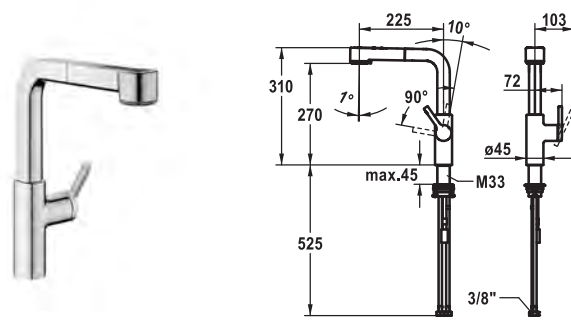

Lever mixer • Kitchen

Lever mixer

- Lever installation only possible on the right side
  - Child safety: cold water flow in lever position towards the front
- gap between wall and centre of mounting hole min. 20 mm
- SwivelStop - swivel spout 150°, extensible to 360°
  - Neoperl® Cascade® SLC
- OptimalSpace - ample space for washing or working
- KWC cartridge M 35 S
  - with ceramic discs
  - flow rate and temperature continuously variable
  - temperature limitation
- Flexible connection hoses 3/8"
- QuickInstallation - Fastening via threaded connection with locking screws
- Mounting hole size ø35 mm
- To be ordered separately (optional or if necessary):
  - Swivel range limited to 120°, Z.538.320

Acoustic group I
Spray outlet: Flow rate 12 l/min (3 bar)