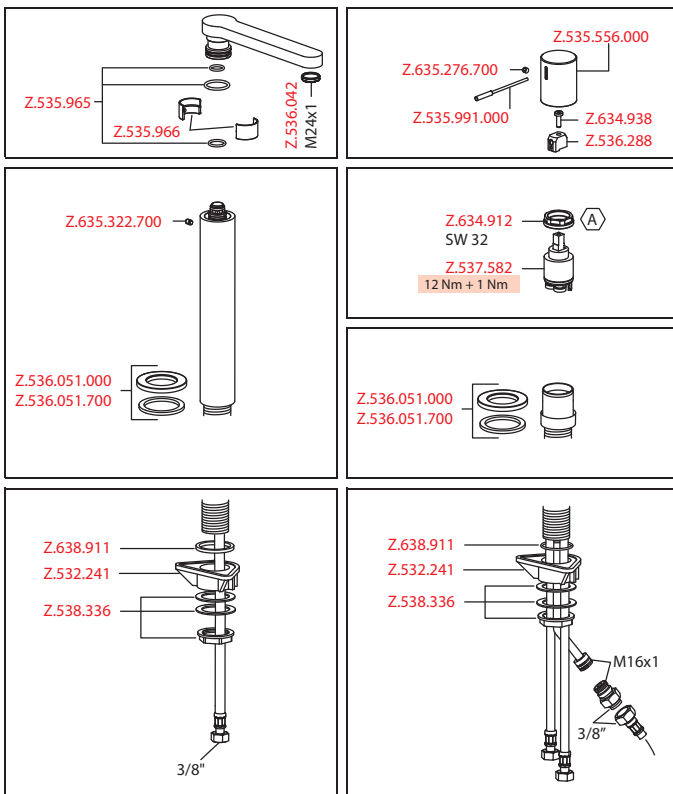

Lever mixer • Kitchen

Lever mixer

- 2-hole
- Lever installation possible on the right or left side
- Surgical-grade hardened stainless steel lever
- Swivel spout 360°
  - Neoperl® SLIM®
- OptimalSpace - ample space for washing or working
- KWC cartridge M 35 H
  - with ceramic discs
  - flow rate and temperature continuously variable
- Flexible connection hoses 3/8"
- Fastening by means of threaded sleeve M33 x 1.5
- Mounting hole size ø35 mm

Flow rate 12 l/min (3 bar)
Acoustic group II