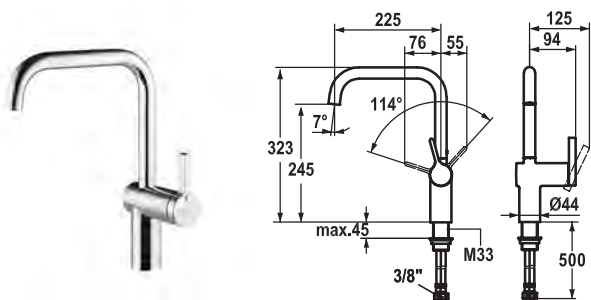

Art.-No.	KWC-No.	FUN
122297	10.231.013.000FL	115.0308.215
all chrome, A 225, flexible connection hoses		

Lever mixer • Kitchen

Lever mixer

- Lever installation only possible on the right side
  - Child safety: cold water flow in lever position towards the front
- gap between wall and centre of mounting hole min. 60 mm
- Swivel spout 125°, extensible to 360°
  - Neoperl® Caché®
- OptimalSpace - ample space for washing or working
- KWC cartridge M 35 H
  - with ceramic discs
  - flow rate and temperature continuously variable
- Flexible connection hoses 3/8"
- Fastening by means of threaded sleeve M33 x 1.5
- Mounting hole size ø35 mm

Flow rate 11 l/min (3 bar)
Acoustic group II

Art.-No.	KWC-No.	FUN
122298	10.231.013.700FL	115.0308.216
stainless steel, A 225, flexible connection hoses		

Lever mixer • Kitchen

Lever mixer

- Lever installation only possible on the right side
  - Child safety: cold water flow in lever position towards the front
- gap between wall and centre of mounting hole min. 65 mm
- Swivel spout 125°, extensible to 360°
  - Neoperl® Caché®
- OptimalSpace - ample space for washing or working
- KWC cartridge M 35 H
  - with ceramic discs
  - flow rate and temperature continuously variable
- Flexible connection hoses 3/8"
- Fastening by means of threaded sleeve M33 x 1.5
- Mounting hole size ø35 mm

Flow rate 11 l/min (3 bar)
Acoustic group II