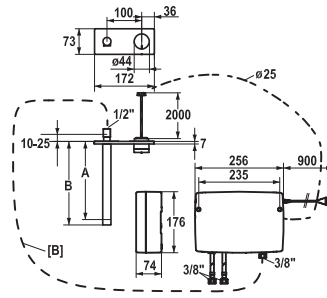

Art.-No.	KWC-No.	FUN
122387	11.654.003.000	115.0308.223
all chrome, A 175, mains receiver, Trim kit		
122388	11.654.004.000	115.0308.224
all chrome, A 225, mains receiver, Trim kit		
122403	39.004.500.931	112.0308.150
Concealed unit		

Trim kit • Basin • with LED-technology

IntelligentControl - electronic control

- touch light PRO technology
- touch'n'flow 1-2-3
  - 3 preset temperatures and flow rates
- Microprocessor-control
  - touch'n'flow 1: cold water, 50% flow rate can be individually adjusted and saved
  - touch'n'flow 2: warm water, 50% flow rate can be individually adjusted and saved
  - touch'n'flow 3: hot water, 50% flow rate can be individually adjusted and saved
  - with cleaning programme
  - duration of water flow - safety indication: switch off automatically after 10 minutes
  - temperature limit can be adjusted
  - hot water disinfection (5 minutes) can be adjusted
  - can be restored to factory settings
- Fixed spout
  - Neoperl® SLIM®
- OptimalSpace - ample space for washing or working
- touch light PRO control unit, maintenance-free
  - up-to-date microprocessor and drive technology
  - tried-and-tested valve technology
  - incl. installation materials
  - designed for wired connection to 1 operating unit (standard), wireless connection to 1 operating unit (optional)
- Connecting thread 1/2"
  - [B] - Water guidance from control unit to spout: responsibility of client
- Flexible connection hoses 3/8"

- Scope of delivery:
  - Mains receiver 100-240 V / operating voltage 15 V / cable length 900 mm
  - Control unit and wired operating unit / cable length 2000 mm
- To be ordered separately:
  - Unit for concealed installation 39.004.500.931
- To be ordered separately (optional or if necessary):
  - Extension set 1500 mm Z.536.352, comprising: stainless steel hose 1500 mm, 3/8" x 3/8", double nipple, sealing material
  - KWC ONO touch light PRO wireless operating unit Z.536.351.000
- Go to www.kwc.com for comprehensive information on planning, installation and operation, or get in touch with your KWC contact person.