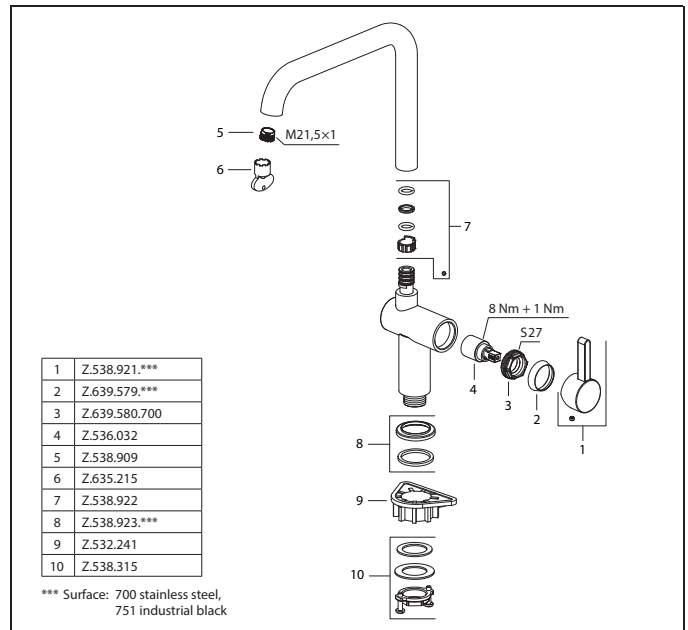

Lever mixer • Kitchen

Lever mixer

- Lever installation only possible on the right side
  - Child safety: cold water flow in lever position towards the front
- TouchProtect - anti-scald protection thanks to the "double skin" principle
- Swivel spout 150°
  - Neoperl® Caché® laminar
- OptimalSpace - ample space for washing or working
- KWC cartridge S 25
  - with ceramic discs
  - flow rate and temperature continuously variable
- Flexible connection hoses 3/8"
- QuickInstallation - Fastening via threaded connection with locking screws
- Mounting hole size ø35 mm

Flow rate 8 l/min (3 bar)
Acoustic group I