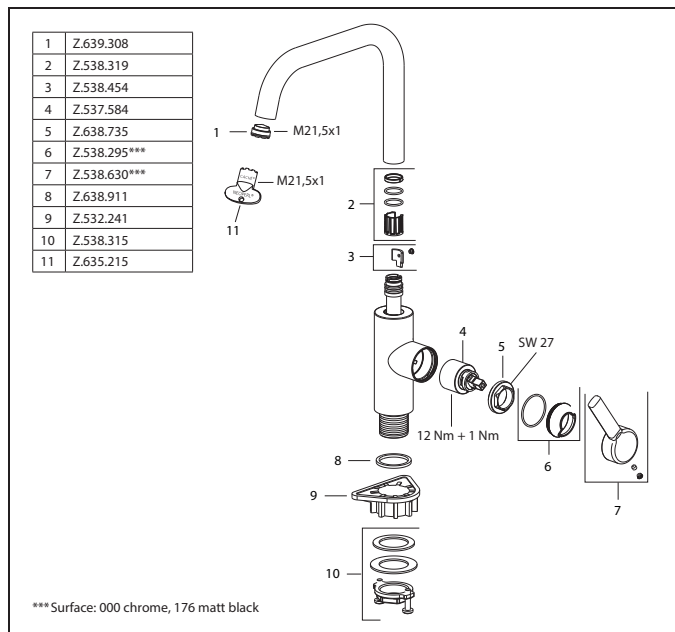

Lever mixer • Kitchen

Lever mixer

- Lever installation only possible on the right side
  - Child safety: cold water flow in lever position towards the front
- gap between wall and centre of mounting hole min. 25 mm
- SwivelStop - swivel spout 360°, limitable to 150°
  - Neoperl® Caché®
- KWC cartridge M 35 S
  - with ceramic discs
  - flow rate and temperature continuously variable
- Flexible connection hoses 3/8"
- QuickInstallation - Fastening via threaded connection with locking screws
- Mounting hole size ø35 mm

Flow rate 12 l/min (3 bar)
Acoustic group I