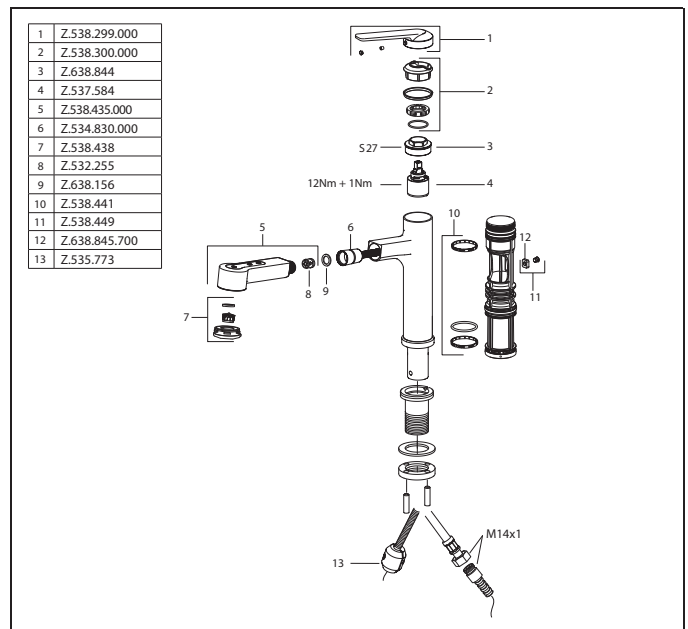

Lever mixer • Kitchen • detachable

Lever mixer

- Detachable for installation below windows - detached 55 mm
- TouchProtect - anti-scald protection thanks to the "double skin" principle
- Intrinsically safe against backflow
- Pull-out spray
  - SprayClean - easy to clean and actively prevents limescale buildup
  - up to 600 mm pull-out length
  - TripleClean - Normal, soft, and power stream modes
  - hose surface to fit faucet surface
- Hose guide, swivelling 120°
- EasyLock - a pull-out spray that easily slides back into place
- OptimalSpace - ample space for washing or working
- KWC cartridge M 35 S
  - with ceramic discs
  - flow rate and temperature continuously variable
  - temperature limitation
- Flexible connection hoses 3/8"
- Fastening by means of threaded sleeve M35 x 1.5 (preassembled socket)
- Mounting hole size $\varnothing 35 - 37$ mm

Flow rate normal spray 8 l/min (3 bar)
Flow rate needle spray 9 l/min (3 bar)
Acoustic group I