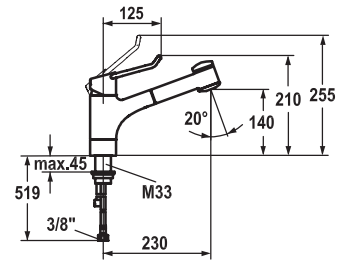

Art.-No.	KWC-No.	FUN
123032	10.291.033.000FL	115.0315.706
all chrome, A 230, flexible connection hoses		

Art.-No.	KWC-No.	FUN
123032	10.291.033.000FL	115.0315.706
all chrome, A 230, flexible connection hoses		

Lever mixer • Kitchen

Lever mixer

- ShieldProtect - Tightly sealed
- Operation designed for a secure grip, as well as safe and easy handling
- Ergonomic and robust operating lever, made of polyamide
  - to adjust the handling even better to suit personal requirements, the offset lever can be installed so that it is twisted into the cap (standard: see illustration)
- TouchProtect - anti-scald protection thanks to the “double skin” principle
- Pull-out spray
  - SprayClean - easy to clean and actively prevents limescale buildup
  - up to 700 mm pull-out length
  - SprayLock - lockable jet spray
  - PowerClean - needle spray mode, with automatic diverter reset
  - hose surface to fit faucet surface
- Hose guide, swivelling 130°
- KWC cartridge with safety device L 39 - universal
  - with ceramic discs
  - flow rate and temperature continuously variable
  - temperature and flow rate limitation
- Flexible connection hoses 3/8"
- Fastening by means of threaded sleeve M33 x 1.5
- Mounting hole size ø35 mm

Flow rate normal spray 12 l/min (3 bar)

Flow rate needle spray 12 l/min (3 bar)

Acoustic group I

Lever mixer • Kitchen

Lever mixer