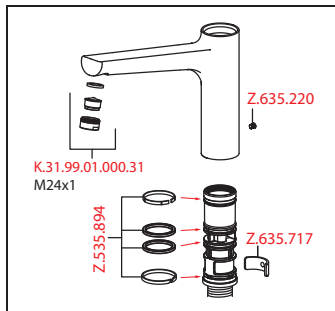

Art.-No.	KWC-No.	FUN
123954	10.175.023.000FL	115.0480.492
all chrome, A 225, flexible connection hoses		

Art.-No.	KWC-No.	FUN
123962	10.175.033.000FL	115.0480.636
all chrome, A 230, flexible connection hoses		

Lever mixer • Kitchen • Low pressure

Lever mixer

- Swivel spout 160°
  - Jet regulator
- KWC cartridge M 35 H
  - with ceramic discs
  - flow rate and temperature continuously variable
- Flexible connection hoses 3/8"
- Fastening by means of threaded sleeve M33 x 1.5
- Mounting hole size ø35 mm

Lever mixer • Kitchen • Low pressure

Lever mixer

- TouchProtect - anti-scald protection thanks to the "double skin" principle
- Pull-out spray
  - SprayClean - easy to clean and actively prevents limescale buildup
  - up to 600 mm pull-out length
  - PowerClean - needle spray mode, with automatic diverter reset
  - hose surface to fit faucet surface
- Hose guide, swivelling 130°
- EasyLock - a pull-out spray that easily slides back into place
- KWC cartridge M 35 H
  - with ceramic discs
  - flow rate and temperature continuously variable
- Flexible connection hoses 3/8"
- Fastening by means of threaded sleeve M33 x 1.5
- Mounting hole size ø35 mm

Flow rate 6 l/min (3 bar)
Acoustic group I

Flow rate normal spray 7 l/min (3 bar)
Flow rate needle spray 7 l/min (3 bar)
Acoustic group I