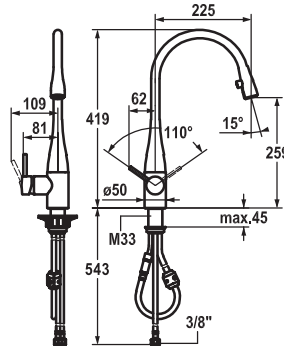

Art.-No.	KWC-No.	FUN
121241	10.111.103.000FL	115.0308.181
all chrome, A 225, flexible connection hoses		
121326	10.111.103.700FL	115.0308.183
stainless steel, A 225, flexible connection hoses		

Lever mixer • Kitchen

Lever mixer

- Lever installation possible on the right or left side
- TouchProtect - anti-scald protection thanks to the "double skin" principle
- Pull-out aerator covered
  - Neoperl® Caché®
  - up to 600 mm pull-out length
  - hose surface to fit faucet surface
- Hose guide, swivelling 320°
- EasyLock - a pull-out spray that easily slides back into place
- OptimalSpace - ample space for washing or working
- KWC cartridge M 35
  - with ceramic discs
  - flow rate and temperature continuously variable
- Flexible connection hoses 3/8"
- Fastening by means of threaded sleeve M33 x 1.5
- Mounting hole size ø35 mm

Flow rate 11 l/min (3 bar)
Acoustic group I

Z.535.263.000 LED Z.535.263.700 ~~Z.536.254.000~~ ~~LED~~ ~~Z.536.254.700~~ Z.636.165 M18.5x1	A 225 Z.535.300.000 Z.535.300.700	12 Nm + 1 Nm Z.534.836 Z.635.385 SW 32 Z.536.578.000 Z.536.052.000
CH/EU: M16x1 Z.535.331 M14x1 Z.536.228 M12x1	Z.601.981 Z.536.007	Z.536.578.700 12 Nm + 1 Nm Z.635.385 SW 32 Z.534.836 12 Nm + 1 Nm Z.536.008.700
M18.5x1 Z.634.729 CACHE® NEOPERL®		Z.534.836 12 Nm + 1 Nm Z.635.385 SW 32
Z.638.943 Z.532.241 Z.538.336 M16x1 M14x1 Z.535.773 Z.536.228 M12x1