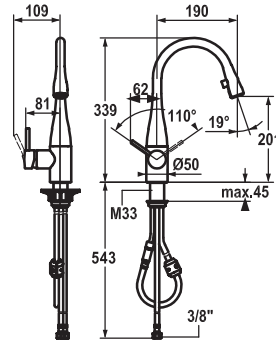

Art.-No.	KWC-No.	FUN
121619	10.111.102.000FL	115.0307.892
all chrome, A 190, flexible connection hoses		
121617	10.111.102.700FL	115.0307.893
stainless steel, A 190, flexible connection hoses		

Lever mixer • Kitchen

Lever mixer

- Lever installation possible on the right or left side
- TouchProtect - anti-scald protection thanks to the "double skin" principle
- Pull-out aerator covered
  - Neoperl® Caché®
  - up to 600 mm pull-out length
  - hose surface to fit faucet surface
- Hose guide, swivelling 320°
- EasyLock - a pull-out spray that easily slides back into place
- KWC cartridge M 35
  - with ceramic discs
  - flow rate and temperature continuously variable
- Flexible connection hoses 3/8"
- Fastening by means of threaded sleeve M33 x 1.5
- Mounting hole size ø35 mm

Flow rate 11 l/min (3 bar)
Acoustic group I

CH/EU:		
M18.5x1 Z.634.729