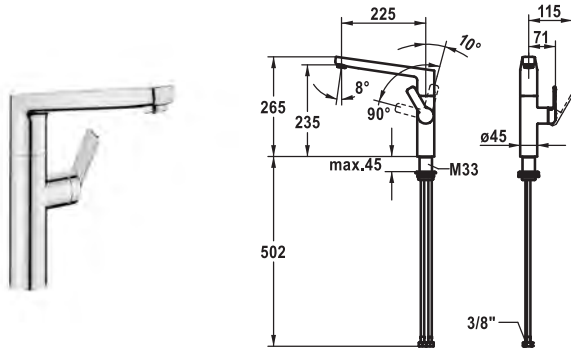

Art.-No.	KWC-No.	FUN
124926	10.661.013.000FL	115.0604.276
all chrome, A 225, flexible connection hoses