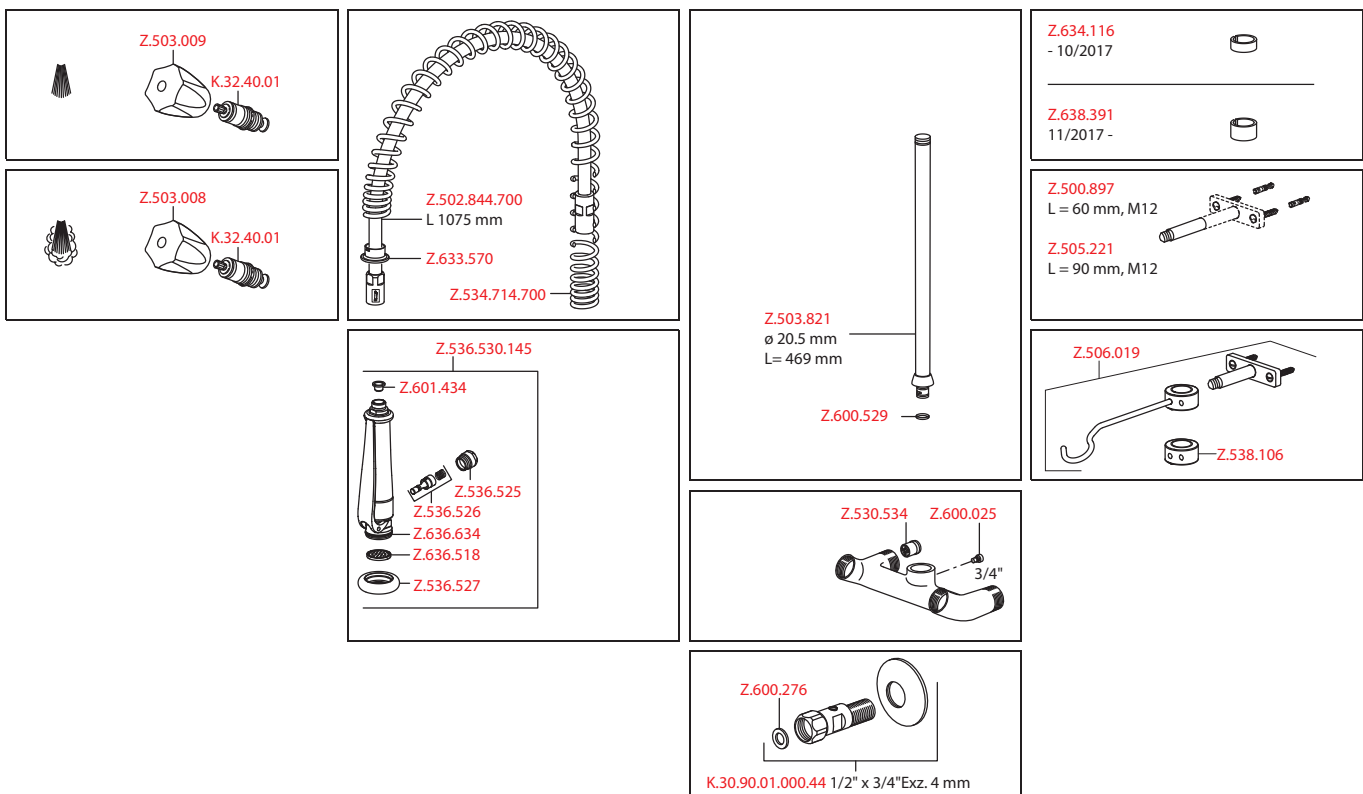

Two-handle mixer • Commercial kitchen

Two-handle mixer

- Suspension spring
- KWC CORONA metal handles, removable
- TouchProtect - anti-scald protection thanks to the "double skin" principle
- Inherently safe against backflow
- Pre-rinse spray
  - with integrated delayed closing device to minimize water hammer
  - with valve maintenance unit for cleaning
  - SprayClean - easy to clean and actively prevents limescale buildup
  - SprayLock - lockable jet spray
  - PowerClean - needle spray mode

- OptimalSpace - ample space for washing or working
- Flat valves M20 x 1.25
  - stainless steel valve seat
- Wall connections 1/2" x 3/4", with shut-off valve L 40 eccentric 4 mm

Spray: Flow rate 15 l/min (3 bar)
Acoustic group I