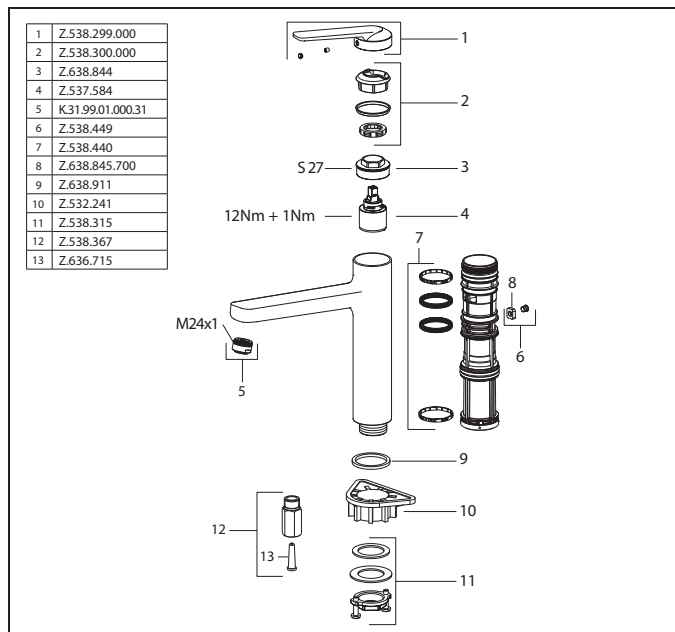

Lever mixer • Kitchen

Lever mixer

- Swivel spout 150°
  - Neoperl® Cascade® SLC
- OptimalSpace - ample space for washing or working
- KWC cartridge M 35 S
  - with ceramic discs
  - flow rate and temperature continuously variable
  - temperature limitation
- Flexible connection hoses 3/8"
- QuickInstallation - Fastening via threaded connection with locking screws
- Mounting hole size $\varnothing 35$ mm

Flow rate 6 l/min (3 bar)
Acoustic group I