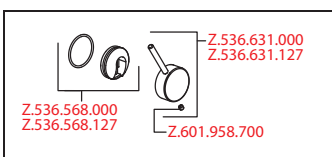

Lever mixer • Kitchen

Lever mixer

- Lever installation only possible on the right side
  - Child safety: cold water flow in lever position towards the front
- gap between wall and centre of mounting hole min. 42 mm
- TouchProtect - anti-scald protection thanks to the “double skin” principle
- Covered pull-out spray
  - ergonomic spout alignment, shape and handling
  - SprayClean - easy to clean and actively prevents limescale buildup
  - Neoperl® Cascade®
  - PowerClean - needle spray mode, with automatic diverter reset
  - up to 500 mm pull-out length
  - hose surface to fit faucet surface
- SwivelStop - hose guide, swivelling 270°, limitable to 120°
- EasyLock - a pull-out spray that easily slides back into place
- OptimalSpace - ample space for washing or working
- KWC cartridge S 25
  - with ceramic discs
  - flow rate and temperature continuously variable
- Flexible connection hoses 3/8"
- Fastening by means of threaded sleeve M33 x 1.5
- Mounting hole size ø35 mm

Flow rate normal spray 8 l/min (3 bar)

Flow rate needle spray 9 l/min (3 bar)

Acoustic group II