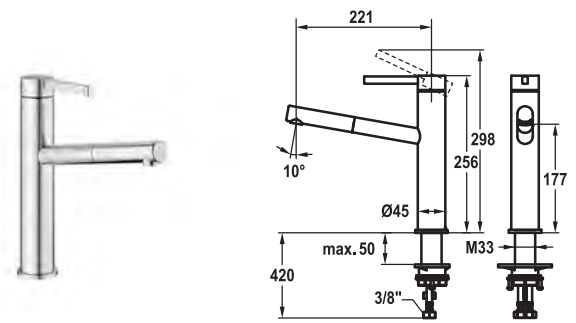

Art.-No.	KWC-No.	FUN
125343	10.531.022.700FL	115.0656.286 stainless steel, A 215, flexible connection hoses
125589	10.531.022.751FL	industrial black, A 215, flexible connection hoses

Art.-No.	KWC-No.	FUN
125344	10.531.112.700FL	115.0656.287 stainless steel, A 220, flexible connection hoses
125590	10.531.112.751FL	industrial black, A 220, flexible connection hoses

Lever mixer • Kitchen

Lever mixer

- Swivel spout 150°
  - Neoperl® Caché® laminar
- KWC cartridge M 35 S
  - with ceramic discs
  - flow rate and temperature continuously variable
- Flexible connection hoses 3/8"
- QuickInstallation - Fastening via threaded connection with locking screws
- Mounting hole size ø35 mm

Lever mixer • Kitchen

Lever mixer

- TouchProtect - anti-scald protection thanks to the "double skin" principle
- Pull-out aerator
  - Neoperl® Caché®
  - up to 700 mm pull-out length
  - QuickConnect - Simple hose connection system
- Hose guide, swivelling 120°
- EasyLock - a pull-out spray that easily slides back into place
- KWC cartridge M 35 S
  - with ceramic discs
  - flow rate and temperature continuously variable
- Flexible connection hoses 3/8"
- QuickInstallation - Fastening via threaded connection with locking screws
- Mounting hole size ø35 mm

Flow rate 12 l/min (3 bar)
Acoustic group I

Flow rate 6 l/min (3 bar)
Acoustic group I