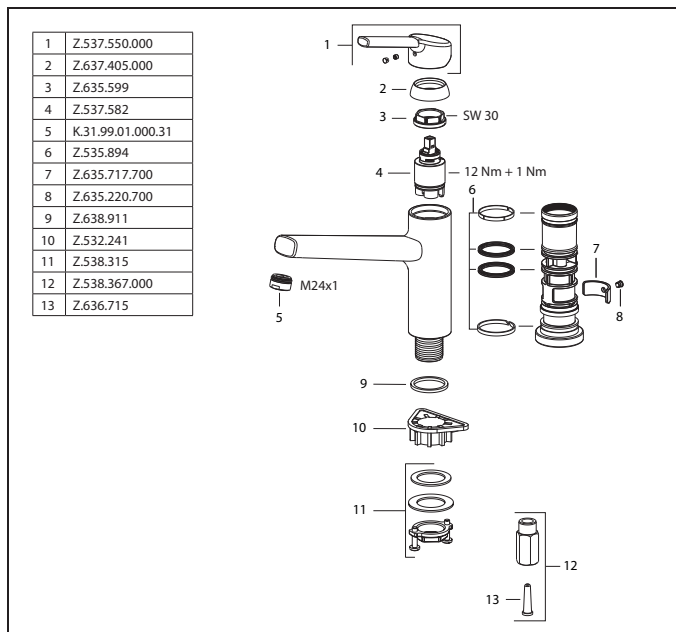

Lever mixer • Kitchen • Low pressure

Lever mixer

- Swivel spout 160°
  - Neoperl® Cascade®
- KWC cartridge M 35
  - with ceramic discs
  - flow rate and temperature continuously variable
- Flexible connection hoses 3/8"
- QuickInstallation - Fastening via threaded connection with locking screws
- Mounting hole size ø35 mm

Flow rate 6 l/min (3 bar)
Acoustic group I