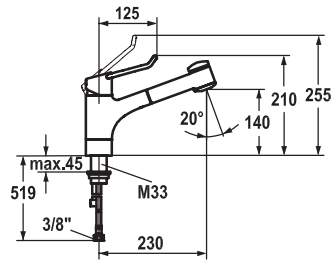

Art.-No.	KWC-No.	FUN
123032	10.291.033.000FL	115.0315.706
all chrome, A 230, flexible connection hoses		

Art.-No.	KWC-No.	FUN
123032	10.291.033.000FL	115.0315.706
all chrome, A 230, flexible connection hoses		

Lever mixer • Kitchen

Lever mixer

- ShieldProtect - Tightly sealed
- Operation designed for a secure grip, as well as safe and easy handling
- Ergonomic and robust operating lever, made of polyamide
  - to adjust the handling even better to suit personal requirements, the offset lever can be installed so that it is twisted into the cap (standard: see illustration)
- TouchProtect - anti-scald protection thanks to the “double skin” principle
- Pull-out spray
  - SprayClean - easy to clean and actively prevents limescale buildup
  - up to 700 mm pull-out length
  - SprayLock - lockable jet spray
  - PowerClean - needle spray mode, with automatic diverter reset
  - hose surface to fit faucet surface
- Hose guide, swivelling 130°
- KWC cartridge with safety device L 39 - universal
  - with ceramic discs
  - flow rate and temperature continuously variable
  - temperature and flow rate limitation
- Flexible connection hoses 3/8"
- Fastening by means of threaded sleeve M33 x 1.5
- Mounting hole size ø35 mm

Flow rate normal spray 12 l/min (3 bar)

Flow rate needle spray 12 l/min (3 bar)

Acoustic group I

Lever mixer • Kitchen

Lever mixer