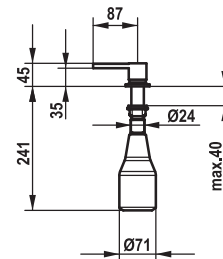

Lever mixer • Kitchen

Lever mixer

- 2-hole
- Lever installation possible on the right or left side
- Swivel spout 150°, extensible to 360°
  - Neoperl® Perlator® laminar
- OptimalSpace - ample space for washing or working
- KWC cartridge S 25
  - with ceramic discs
  - flow rate and temperature continuously variable
- Flexible connection hoses 3/8"
- Fastening by means of threaded sleeve M33 x 1.5
- Mounting hole size ø35 mm

Flow rate 8 l/min (3 bar)
Acoustic group I