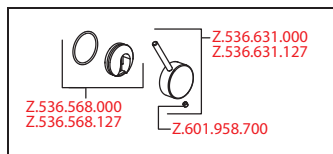

Lever mixer • Kitchen • with LEDShine

Lever mixer

- Lever installation only possible on the right side
  - Child safety: cold water flow in lever position towards the front
- gap between wall and centre of mounting hole min. 42 mm
- TouchProtect - anti-scald protection thanks to the "double skin" principle
- Covered pull-out spray
  - ergonomic spout alignment, shape and handling
  - SprayClean - easy to clean and actively prevents limescale buildup
  - Neoperl® Cascade®
  - PowerClean - needle spray mode, with automatic diverter reset
  - integrated ON/OFF push-button with automatic shut-off after 30 minutes
  - up to 500 mm pull-out length
  - hose surface to fit faucet surface

- SwivelStop - hose guide, swivelling 270°, limitable to 120°
- EasyLock - a pull-out spray that easily slides back into place
- OptimalSpace - ample space for washing or working
- KWC cartridge S 25
  - with ceramic discs
  - flow rate and temperature continuously variable
- Flexible connection hoses 3/8"
- Fastening by means of threaded sleeve M33 x 1.5
- Mounting hole size ø35 mm
- Scope of delivery:
  - Mains receiver 100-240 V / operating voltage 6.75 V / cable length 1100 mm

Flow rate normal spray 8 l/min (3 bar)
Flow rate needle spray 9 l/min (3 bar)
Acoustic group II