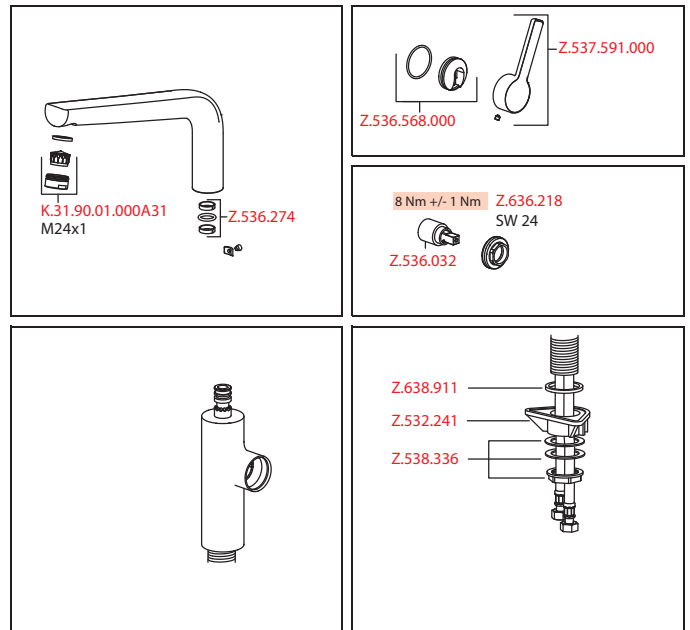

Lever mixer • Kitchen

Lever mixer

- Lever installation only possible on the right side
  - Child safety: cold water flow in lever position towards the front
- gap between wall and centre of mounting hole min. 42 mm
- Swivel spout 360°
  - Neoperl® Cascade®
- OptimalSpace - ample space for washing or working
- KWC cartridge S 25
  - with ceramic discs
  - flow rate and temperature continuously variable
- Flexible connection hoses 3/8"
- Fastening by means of threaded sleeve M33 x 1.5
- Mounting hole size ø35 mm

Flow rate 10 l/min (3 bar)
Acoustic group II