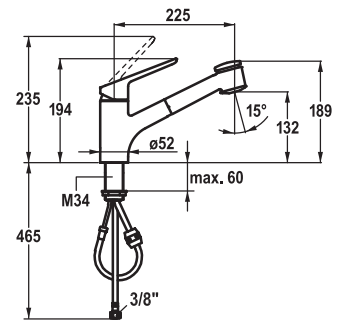

Art.-No.	KWC-No.	FUN
123995	10.371.023.000FL	115.0473.854
all chrome, A 225, flexible connection hoses		

Art.-No.	KWC-No.	FUN
123994	10.371.033.000FL	115.0473.853
all chrome, A 225, flexible connection hoses		

Lever mixer • Kitchen

Lever mixer

- Swivel spout 160°
  - Neoperl® Cascade®
- KWC cartridge M 35 H
  - with ceramic discs
  - flow rate and temperature continuously variable
- Flexible connection hoses 3/8"
- Fastening by means of threaded sleeve M34 x 1
- Mounting hole size ø35 mm

Flow rate 14 l/min (3 bar)
Acoustic group II

Lever mixer • Kitchen

Lever mixer

- TouchProtect - anti-scald protection thanks to the "double skin" principle
- Pull-out spray
  - SprayClean - easy to clean and actively prevents limescale buildup
  - up to 700 mm pull-out length
  - PowerClean - needle spray mode, with automatic diverter reset
  - TwistProtect - 360° swiveling spray
- Hose guide, swivelling 95°
- EasyLock - a pull-out spray that easily slides back into place
- KWC cartridge M 35 S
  - with ceramic discs
  - flow rate and temperature continuously variable
- Flexible connection hoses 3/8"
- Fastening by means of threaded sleeve M34 x 1
- Mounting hole size ø35 mm

Flow rate normal spray 9 l/min (3 bar)
Flow rate needle spray 9 l/min (3 bar)
Acoustic group II