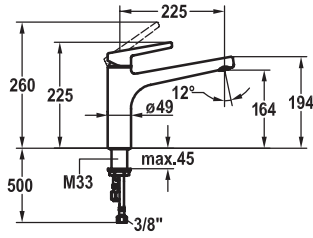

Art.-No.	KWC-No.	FUN
123954	10.175.023.000FL	115.0480.492
all chrome, A 225, flexible connection hoses