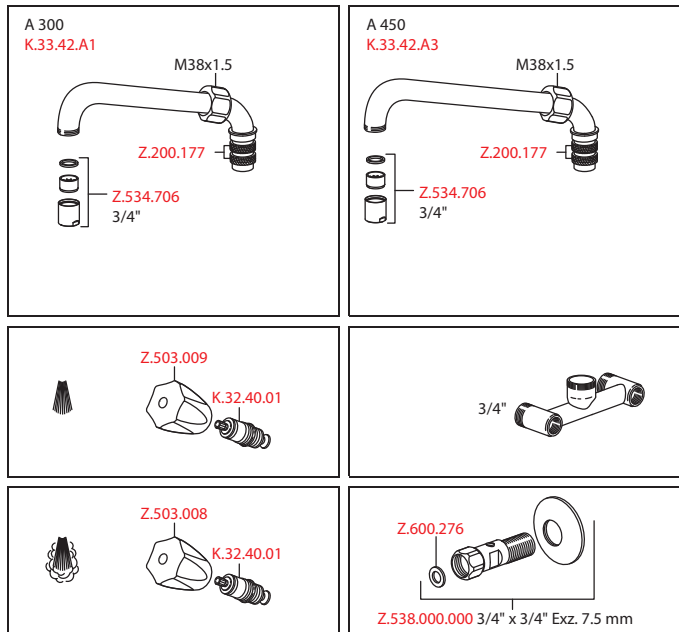

Two-handle mixer • Commercial kitchen

Two-handle mixer

- KWC CORONA metal handles, removable
- Swivel spout
  - with adjustable gland
  - Jet regulator
- OptimalSpace - ample space for washing or working
- Flat valves M20 x 1.25
  - stainless steel valve seat
- Wall connections 3/4" x 3/4", with shut-off valve L 40 eccentric 7.5 mm

Flow rate 120 l/min (3 bar)
Acoustic group U