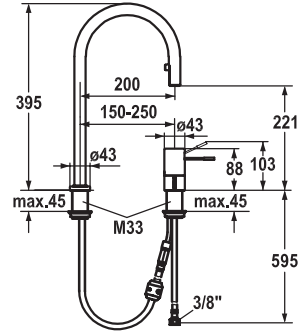

Lever mixer • Kitchen

Lever mixer

- 2-hole
- Lever installation possible on the right or left side
- Surgical-grade hardened stainless steel lever
- Swivel spout 360°
  - Neoperl® SLIM®
- OptimalSpace - ample space for washing or working
- KWC cartridge M 35 H
  - with ceramic discs
  - flow rate and temperature continuously variable
- Flexible connection hoses 3/8"
- Fastening by means of threaded sleeve M33 x 1.5
- Mounting hole size ø35 mm

Flow rate 12 l/min (3 bar)
Acoustic group II