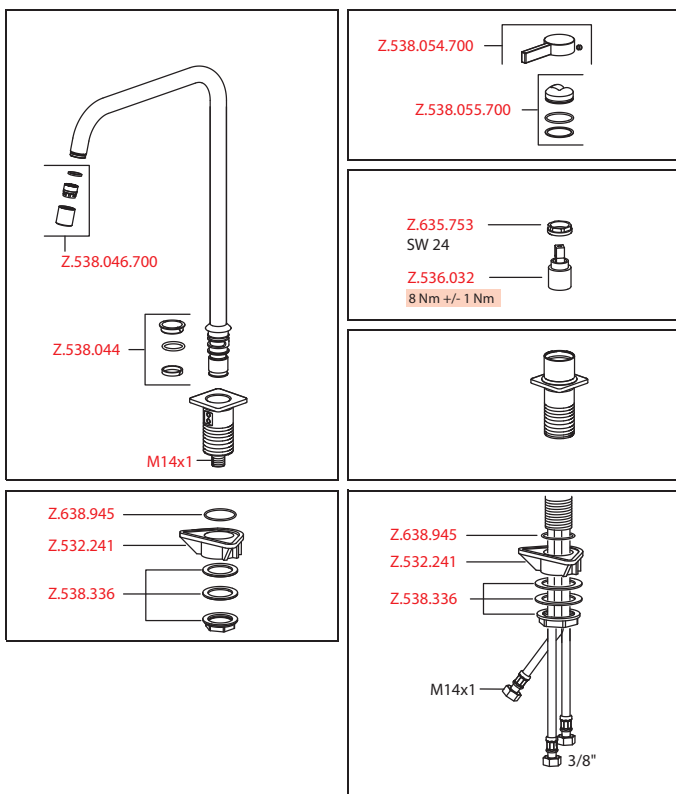

Lever mixer • Kitchen

Lever mixer

- 2-hole
- Lever installation possible on the right or left side
- Swivel spout 150°, extensible to 360°
  - Neoperl® Perlator® laminar
- OptimalSpace - ample space for washing or working
- KWC cartridge S 25
  - with ceramic discs
  - flow rate and temperature continuously variable
- Flexible connection hoses 3/8"
- Fastening by means of threaded sleeve M33 x 1.5
- Mounting hole size ø35 mm

Flow rate 8 l/min (3 bar)
Acoustic group I