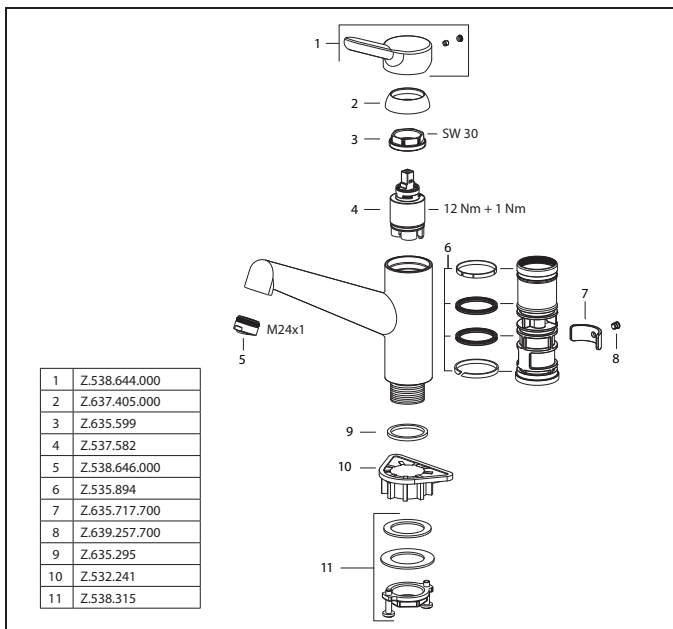

Lever mixer • Kitchen

Lever mixer

- Swivel spout 160°
  - Neoperl® Perlator® SJR, swivelling jet regulator
- OptimalSpace - ample space for washing or working
- KWC cartridge M 35 H
  - with ceramic discs
  - flow rate and temperature continuously variable
- Flexible connection hoses 3/8"
- QuickInstallation - Fastening via threaded connection with locking screws
- Mounting hole size ø35 mm

NEW

Flow rate 12 l/min (3 bar)
Acoustic group I