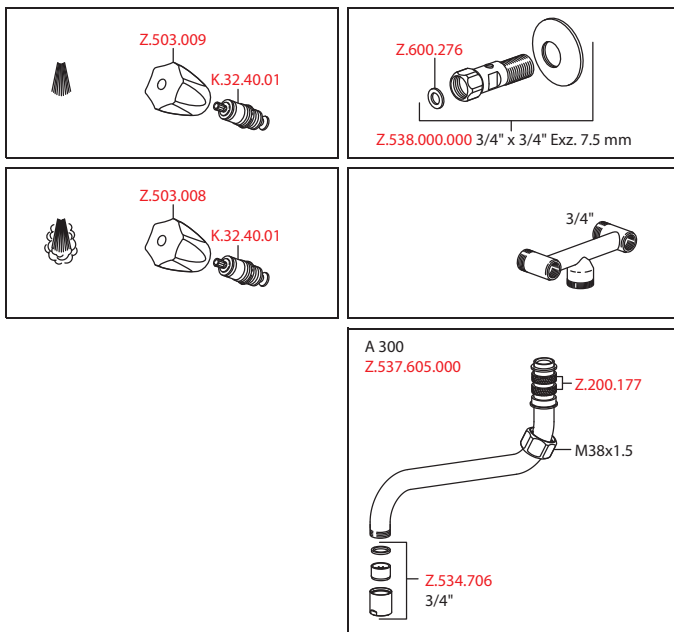

Commercial kitchen

1. Two-handle mixer
2. KWC CORONA metal handles, removable
   - Swivel spout
     - with adjustable gland
     - Jet regulator
   - OptimalSpace - ample space for washing or working
   - Flat valves M20 x 1.25
     - stainless steel valve seat
   - Wall connections 3/4" x 3/4", with shut-off valve L 40 eccentric 7.5 mm

Flow rate 120 l/min (3 bar)
Acoustic group U