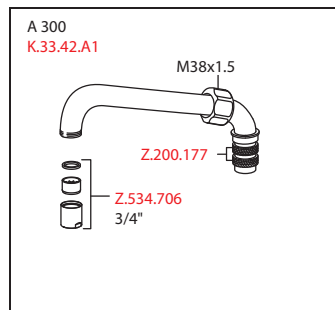

Two-handle mixer • Commercial kitchen

1. Two-handle mixer
2. KWC CORONA metal handles, removable
   - Swivel spout
     - with adjustable gland
     - Jet regulator
   - OptimalSpace - ample space for washing or working
   - Flat valves M20 x 1.25
     - stainless steel valve seat
   - Wall connections 3/4" x 3/4", without shut-off valve L 160

Flow rate 120 l/min (3 bar)
Acoustic group U