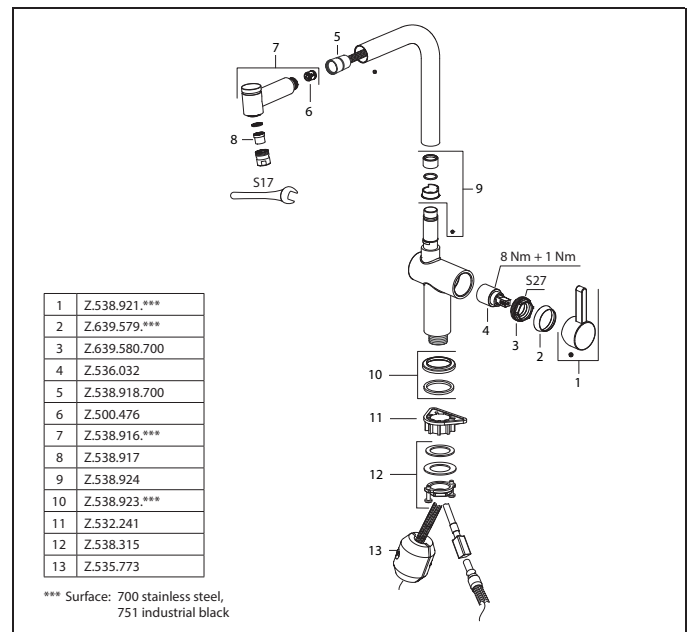

Lever mixer • Kitchen

Lever mixer

- Lever installation only possible on the right side
  - Child safety: cold water flow in lever position towards the front
- TouchProtect - anti-scald protection thanks to the “double skin” principle
- Pull-out spray
  - SprayClean - easy to clean and actively prevents limescale buildup
  - up to 600 mm pull-out length
  - PowerClean - needle spray mode, with automatic diverter reset
  - QuickConnect - Simple hose connection system
- Hose guide, swivelling 150°
- EasyLock - a pull-out spray that easily slides back into place
- OptimalSpace - ample space for washing or working
- KWC cartridge S 25
  - with ceramic discs
  - flow rate and temperature continuously variable
- Flexible connection hoses 3/8"
- QuickInstallation - Fastening via threaded connection with locking screws
- Mounting hole size ø35 mm

Coming soon

Flow rate normal spray 8 l/min (3 bar)
Flow rate needle spray 7 l/min (3 bar)
Acoustic group I