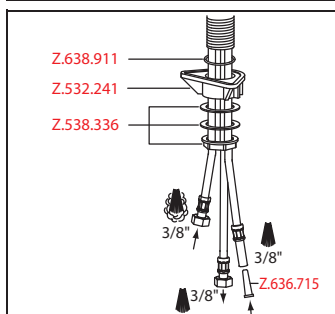

Art.-No.	KWC-No.	FUN
123954	10.175.023.000FL	115.0480.492
all chrome, A 225, flexible connection hoses		

Art.-No.	KWC-No.	FUN
123962	10.175.033.000FL	115.0480.636
all chrome, A 230, flexible connection hoses		

Lever mixer • Kitchen • Low pressure

Lever mixer

- Swivel spout 160°
  - Jet regulator
- KWC cartridge M 35 H
  - with ceramic discs
  - flow rate and temperature continuously variable
- Flexible connection hoses 3/8"
- Fastening by means of threaded sleeve M33 x 1.5
- Mounting hole size ø35 mm

Lever mixer • Kitchen • Low pressure

Lever mixer

- TouchProtect - anti-scald protection thanks to the "double skin" principle
- Pull-out spray
  - SprayClean - easy to clean and actively prevents limescale buildup
  - up to 600 mm pull-out length
  - PowerClean - needle spray mode, with automatic diverter reset
  - hose surface to fit faucet surface
- Hose guide, swivelling 130°
- EasyLock - a pull-out spray that easily slides back into place
- KWC cartridge M 35 H
  - with ceramic discs
  - flow rate and temperature continuously variable
- Flexible connection hoses 3/8"
- Fastening by means of threaded sleeve M33 x 1.5
- Mounting hole size ø35 mm

Flow rate 6 l/min (3 bar)
Acoustic group I

Flow rate normal spray 7 l/min (3 bar)
Flow rate needle spray 7 l/min (3 bar)
Acoustic group I