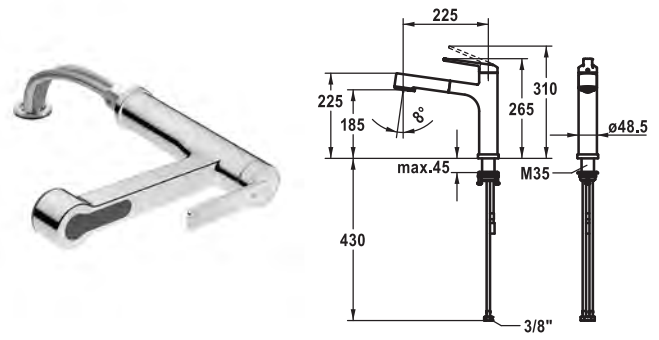

Art.-No.	KWC-No.	FUN
124920	10.661.043.000FL	115.0604.249
all chrome, A 225, flexible connection hoses		

Art.-No.	KWC-No.	FUN
124923	10.661.053.000FL	115.0604.274
all chrome, A 225, flexible connection hoses		

Lever mixer • Kitchen • detachable

Lever mixer

- Detachable for installation below windows - detached 55 mm
- Swivel spout 150°
  - Neoperl® Cascade® SLC
- OptimalSpace - ample space for washing or working
- KWC cartridge M 35 S
  - with ceramic discs
  - flow rate and temperature continuously variable
  - temperature limitation
- Flexible connection hoses 3/8"
- Fastening by means of threaded sleeve M35 x 1.5 (preassembled socket)
- Mounting hole size $\varnothing 35 - 37$ mm

Flow rate 12 l/min (3 bar)
Acoustic group I

Lever mixer • Kitchen • detachable

Lever mixer

- Detachable for installation below windows - detached 55 mm
- TouchProtect - anti-scald protection thanks to the "double skin" principle
- Intrinsically safe against backflow
- Pull-out spray
  - SprayClean - easy to clean and actively prevents limescale buildup
  - up to 600 mm pull-out length
  - TripleClean - Normal, soft, and power stream modes
  - hose surface to fit faucet surface
- Hose guide, swivelling 120°
- EasyLock - a pull-out spray that easily slides back into place
- OptimalSpace - ample space for washing or working
- KWC cartridge M 35 S
  - with ceramic discs
  - flow rate and temperature continuously variable
  - temperature limitation
- Flexible connection hoses 3/8"
- Fastening by means of threaded sleeve M35 x 1.5 (preassembled socket)
- Mounting hole size $\varnothing 35 - 37$ mm

Flow rate normal spray 8 l/min (3 bar)
Flow rate needle spray 9 l/min (3 bar)
Acoustic group I