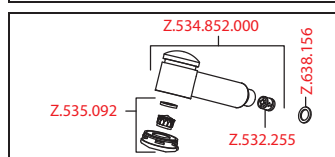

Lever mixer • Kitchen

Lever mixer

- ShieldProtect - Tightly sealed
- Operation designed for a secure grip, as well as safe and easy handling
- Ergonomic and robust operating lever, made of polyamide
  - to adjust the handling even better to suit personal requirements, the offset lever can be installed so that it is twisted into the cap (standard: see illustration)
- TouchProtect - anti-scald protection thanks to the “double skin” principle
- Pull-out spray
  - SprayClean - easy to clean and actively prevents limescale buildup
  - up to 700 mm pull-out length
  - SprayLock - lockable jet spray
  - PowerClean - needle spray mode, with automatic diverter reset
  - hose surface to fit faucet surface
- Hose guide, swivelling 130°
- KWC cartridge with safety device L 39 - universal
  - with ceramic discs
  - flow rate and temperature continuously variable
  - temperature and flow rate limitation
- Flexible connection hoses 3/8"
- Fastening by means of threaded sleeve M33 x 1.5
- Mounting hole size ø35 mm

Flow rate normal spray 12 l/min (3 bar)

Flow rate needle spray 12 l/min (3 bar)

Acoustic group I