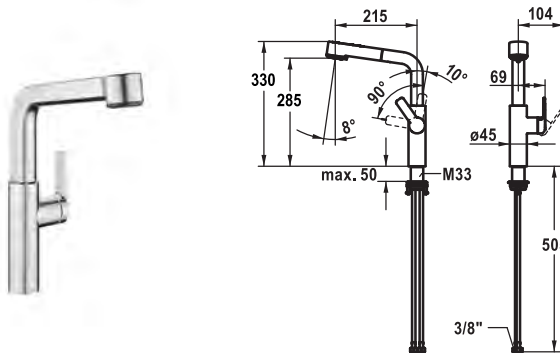

Lever mixer • Kitchen

Lever mixer

- Lever installation only possible on the right side
  - Child safety: cold water flow in lever position towards the front
- gap between wall and centre of mounting hole min. 26 mm
- SwivelStop - swivel spout 360°, limitable to 150°
  - Neoperl® Cascade® SLC
- OptimalSpace - ample space for washing or working
- KWC cartridge M 35 S
  - with ceramic discs
  - flow rate and temperature continuously variable
  - temperature limitation
- Flexible connection hoses 3/8"
- QuickInstallation - Fastening via threaded connection with locking screws
- Mounting hole size ø35 mm

Flow rate 11 l/min (3 bar)
Acoustic group I