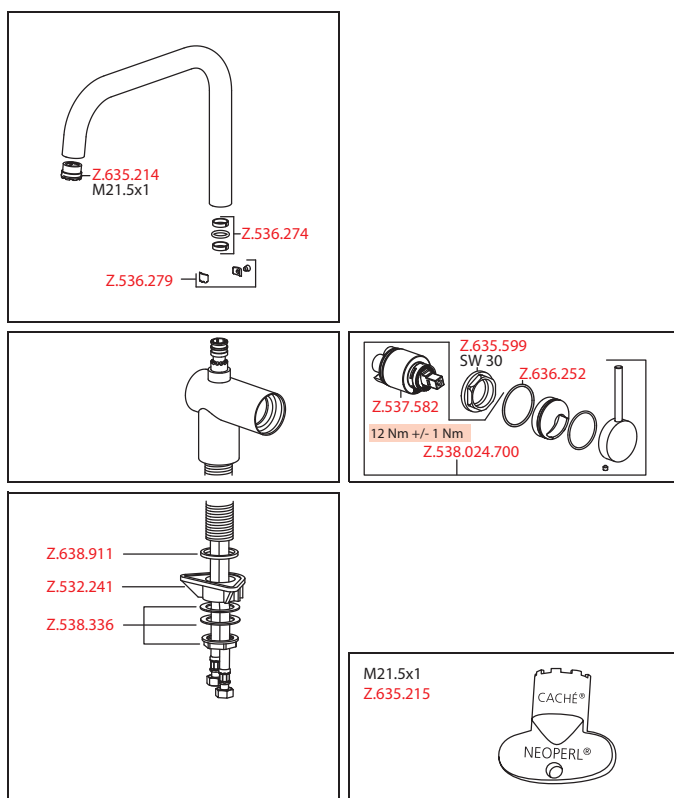

Lever mixer • Kitchen

Lever mixer

- Lever installation only possible on the right side
  - Child safety: cold water flow in lever position towards the front
- gap between wall and centre of mounting hole min. 65 mm
- Swivel spout 125°, extensible to 360°
  - Neoperl® Caché®
- OptimalSpace - ample space for washing or working
- KWC cartridge M 35 H
  - with ceramic discs
  - flow rate and temperature continuously variable
- Flexible connection hoses 3/8"
- Fastening by means of threaded sleeve M33 x 1.5
- Mounting hole size ø35 mm

Flow rate 11 l/min (3 bar)
Acoustic group II