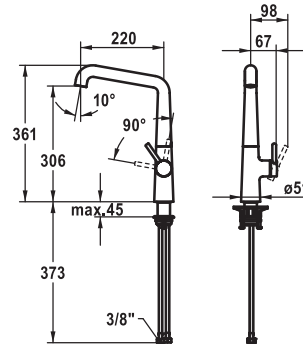

Art.-No.	KWC-No.	FUN
125199	10.481.012.000FL	115.0634.807
all chrome, A 220, flexible connection hoses		
125200	10.481.012.176FL	115.0634.808
matt black, A 220, flexible connection hoses		
125201	10.481.012.127FL	115.0634.809
decor steel, A 220, flexible connection hoses		

Lever mixer • Kitchen

Lever mixer

- Lever installation only possible on the right side
  - Child safety: cold water flow in lever position towards the front
- gap between wall and centre of mounting hole min. 26 mm
- Swivel spout 150°, extensible to 360°
  - Neoperl® Caché® laminar
- OptimalSpace - ample space for washing or working
- KWC cartridge M 35 S
  - with ceramic discs
  - flow rate and temperature continuously variable
- Flexible connection hoses 3/8"
- QuickInstallation - Fastening via threaded connection with locking screws
- Mounting hole size ø35 mm
- To be ordered separately (optional or if necessary):
  - Swivel range limited to 120°, Z.538.320

Flow rate 11 l/min (3 bar)

Acoustic group I