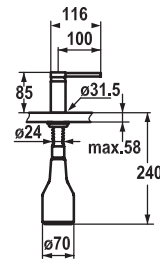

Art.-No.	KWC-No.	FUN
538981	Z.536.159.176	
matt black		

Soap dispensers

Soap dispenser KWC AVA

- Easily refillable from top without disassembly
- Mounting hole size $\varnothing 26$ mm
- Scope of delivery:
  - Pump
  - Soap container, filling capacity 350 ml Z.635.713