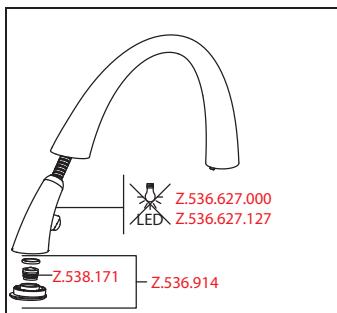

Lever mixer • Kitchen

Lever mixer

- Lever installation only possible on the right side
  - Child safety: cold water flow in lever position towards the front
- gap between wall and centre of mounting hole min. 42 mm
- TouchProtect - anti-scald protection thanks to the “double skin” principle
- Covered pull-out spray
  - ergonomic spout alignment, shape and handling
  - SprayClean - easy to clean and actively prevents limescale buildup
  - Neoperl® Cascade®
  - PowerClean - needle spray mode, with automatic diverter reset
  - up to 500 mm pull-out length
  - hose surface to fit faucet surface
- SwivelStop - hose guide, swivelling 270°, limitable to 120°
- EasyLock - a pull-out spray that easily slides back into place
- OptimalSpace - ample space for washing or working
- KWC cartridge S 25
  - with ceramic discs
  - flow rate and temperature continuously variable
- Flexible connection hoses 3/8"
- Fastening by means of threaded sleeve M33 x 1.5
- Mounting hole size ø35 mm

Flow rate normal spray 8 l/min (3 bar)

Flow rate needle spray 9 l/min (3 bar)

Acoustic group II