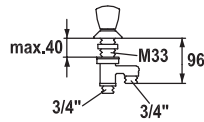

Art.-No.	KWC-No.	FUN
115086	K.24.40.00.000C35	115.0315.671
all chrome, G 3/4"		

Lever mixer • Commercial kitchen

Shut-off valve

- KWC CORONA metal handle, removable (hot water to be requested when ordering)
- Flat valves M25 x 1.25
  - stainless steel valve seat
- Connecting thread 3/4"
- Fastening by means of threaded sleeve M33 x 1.5
- Mounting hole size ø35 mm

Flow rate 110 l/min (3 bar)
Acoustic group U