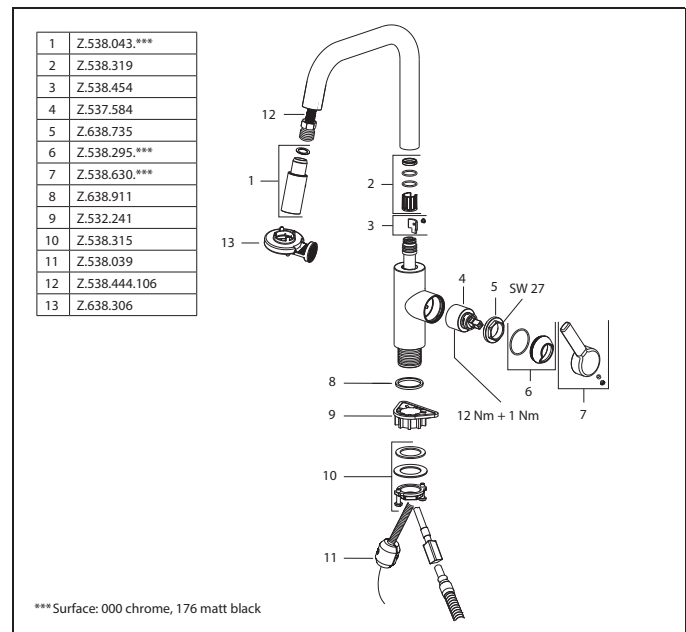

Lever mixer • Kitchen

Lever mixer

- Lever installation only possible on the right side
  - Child safety: cold water flow in lever position towards the front
- gap between wall and centre of mounting hole min. 25 mm
- TouchProtect - anti-scald protection thanks to the "double skin" principle
- Pull-out spray
  - Neoperl® Cascade®
  - PowerClean - needle spray mode, with automatic diverter reset
  - up to 400 mm pull-out length
  - black fabric hose
  - QuickConnect - Simple hose connection system
- SwivelStop - hose guide, swivelling 360°, limitable to 150°
- KWC cartridge M 35 S
  - with ceramic discs
  - flow rate and temperature continuously variable
- Flexible connection hoses 3/8"
- QuickInstallation - Fastening via threaded connection with locking screws
- Mounting hole size 35 mm

Flow rate normal spray 8 l/min (3 bar)
Flow rate needle spray 8 l/min (3 bar)
Acoustic group I