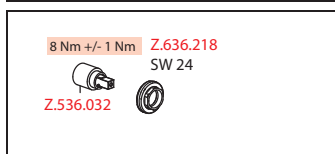

Lever mixer • Kitchen

Lever mixer

- Lever installation only possible on the right side
  - Child safety: cold water flow in lever position towards the front
- gap between wall and centre of mounting hole min. 42 mm
- TouchProtect - anti-scald protection thanks to the "double skin" principle
- Covered pull-out spray
  - ergonomic spout alignment, shape and handling
  - SprayClean - easy to clean and actively prevents limescale buildup
  - Neoperl® Cascade®
  - PowerClean - needle spray mode, with automatic diverter reset
  - up to 500 mm pull-out length
- SwivelStop - hose guide, swivelling 270°, limitable to 120°
- EasyLock - a pull-out spray that easily slides back into place
- OptimalSpace - ample space for washing or working
- KWC cartridge S 25
  - with ceramic discs
  - flow rate and temperature continuously variable
- Flexible connection hoses 3/8"
- Fastening by means of threaded sleeve M33 x 1.5
- Mounting hole size ø35 mm

Flow rate normal spray 8 l/min (3 bar)

Flow rate needle spray 9 l/min (3 bar)

Acoustic group II