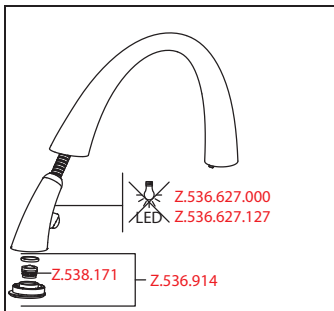

Lever mixer • Kitchen

Lever mixer

- Lever installation only possible on the right side
  - Child safety: cold water flow in lever position towards the front
- gap between wall and centre of mounting hole min. 42 mm
- TouchProtect - anti-scald protection thanks to the "double skin" principle
- Covered pull-out spray
  - ergonomic spout alignment, shape and handling
  - SprayClean - easy to clean and actively prevents limescale buildup
  - Neoperl® Cascade®
  - PowerClean - needle spray mode, with automatic diverter reset
  - up to 500 mm pull-out length
- SwivelStop - hose guide, swivelling 270°, limitable to 120°
- EasyLock - a pull-out spray that easily slides back into place
- OptimalSpace - ample space for washing or working
- KWC cartridge S 25
  - with ceramic discs
  - flow rate and temperature continuously variable
- Flexible connection hoses 3/8"
- Fastening by means of threaded sleeve M33 x 1.5
- Mounting hole size ø35 mm

Flow rate normal spray 8 l/min (3 bar)

Flow rate needle spray 9 l/min (3 bar)

Acoustic group II