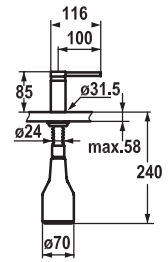

Art.-No.	KWC-No.	FUN
536159	Z.536.159.000	119.0200.126
all chrome		
536177	Z.536.159.127	119.0308.347
decor steel		
538981	Z.536.159.176	
matt black		

Soap dispenser KWC AVA

- Easily refillable from top without disassembly
- Mounting hole size $\varnothing 26$ mm
- Scope of delivery:
  - Pump
  - Soap container, filling capacity 350 ml Z.635.713

NEW