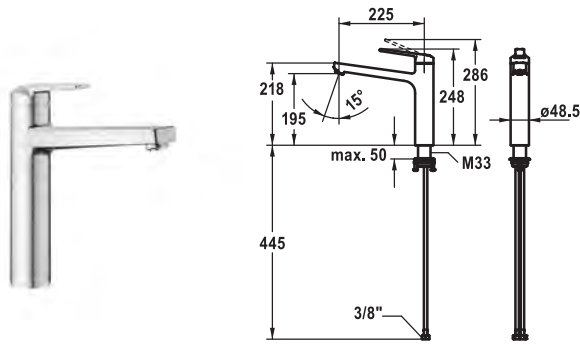

Art.-No.	KWC-No.	FUN
124933	10.701.023.700FL	115.0634.708
stainless steel, A 225, flexible connection hoses