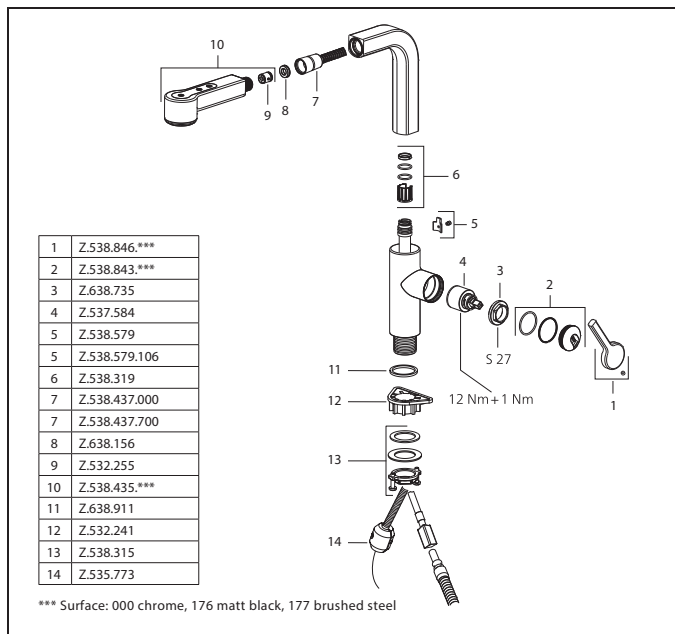

Flow rate normal spray 8 l/min (3 bar)
Flow rate needle spray 9 l/min (3 bar)
Acoustic group I