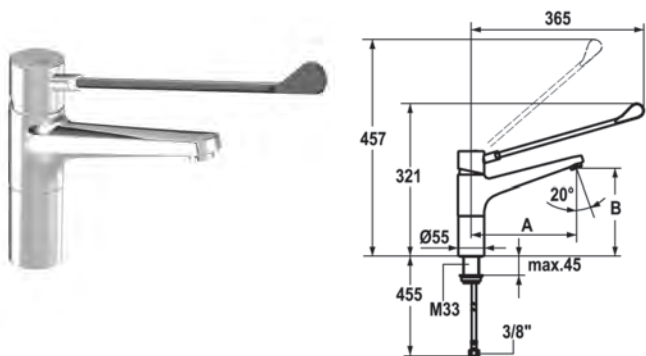

Art.-No.	KWC-No.	FUN
121746	24.501.103.000LLFL	115.0315.700
all chrome, A 225, B 184, flexible connection hoses		
121744	24.501.104.000LLFL	115.0315.699
all chrome, A 300, B 207, flexible connection hoses		

Lever mixer • Commercial kitchen

Lever mixer

- Socket 85 mm
- Swivel spout 160°
  - Neoperl® Cascade®
- OptimalSpace - ample space for washing or working
- KWC cartridge L 39 - universal
  - with ceramic discs
  - flow rate and temperature continuously variable
  - temperature and flow rate limitation
- Flexible connection hoses 3/8"
- Fastening by means of threaded sleeve M33 x 1.5
- Mounting hole size ø35 mm

Flow rate 12 l/min (3 bar)
Acoustic group I

Art.-No.	KWC-No.	FUN
123980	24.501.102.000LL	115.0493.132
all chrome, A 150, B 162, copper tubes		

Lever mixer • Commercial kitchen

Lever mixer

- Swivel spout 160°
  - Neoperl® Cascade®
- OptimalSpace - ample space for washing or working
- KWC cartridge L 39 - universal
  - with ceramic discs
  - flow rate and temperature continuously variable
  - temperature and flow rate limitation
- Copper tubes ø10 mm
- Fastening by means of threaded sleeve M33 x 1.5
- Mounting hole size ø35 mm

Flow rate 12 l/min (3 bar)
Acoustic group I