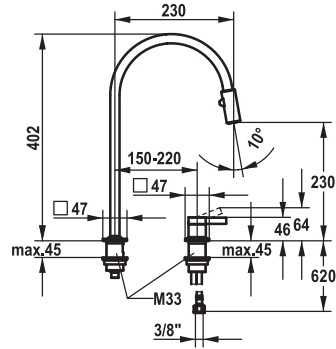

Art.-No.	KWC-No.	FUN
124405	10.392.323.700FL	115.0517.932
stainless steel, A 230, flexible connection hoses		

Lever mixer • Kitchen

Lever mixer

- 2-hole
- Lever installation possible on the right or left side
- TouchProtect - anti-scald protection thanks to the "double skin" principle
- Pull-out spray 360° turn - magnetic tight-fit holder
  - SprayClean - easy to clean and actively prevents limescale buildup
  - Jet regulator
  - PowerClean - needle spray mode, with automatic diverter reset
  - up to 500 mm pull-out length
  - black fabric hose

- Hose guide, swivelling 150°, can be extended to 360°
- OptimalSpace - ample space for washing or working
- KWC cartridge S 25
  - with ceramic discs
  - flow rate and temperature continuously variable
- Flexible connection hoses 3/8"
- Fastening by means of threaded sleeve M33 x 1.5
- Mounting hole size ø35 mm

Flow rate normal spray 7 l/min (3 bar)

Flow rate needle spray 7 l/min (3 bar)

Acoustic group I