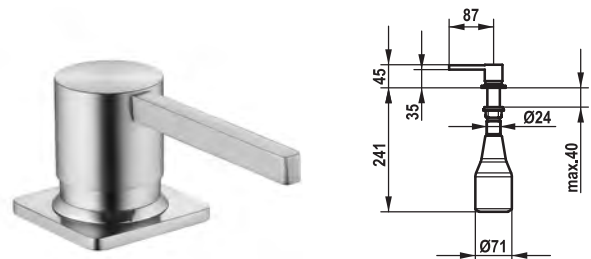

Art.-No.	KWC-No.	FUN
538038	Z.538.038.700	119.0517.935
stainless steel		

Soap dispenser KWC ERA

- Easily refillable from top without disassembly
- Mounting hole size $\varnothing 26$ mm
- Scope of delivery:
  - Pump
  - Soap container, filling capacity 350 ml Z.538.053