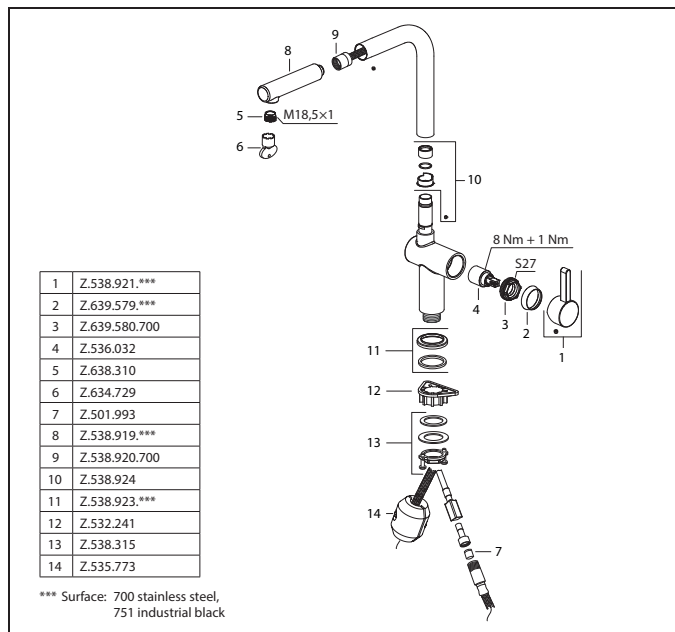

Lever mixer • Kitchen

Lever mixer

- Lever installation only possible on the right side
  - Child safety: cold water flow in lever position towards the front
- TouchProtect - anti-scald protection thanks to the “double skin” principle
- Pull-out aerator
  - Neoperl® Caché®
  - up to 600 mm pull-out length
  - QuickConnect - Simple hose connection system
- Hose guide, swivelling 150°
- EasyLock - a pull-out spray that easily slides back into place
- OptimalSpace - ample space for washing or working
- KWC cartridge S 25
  - with ceramic discs
  - flow rate and temperature continuously variable
- Flexible connection hoses 3/8"
- QuickInstallation - Fastening via threaded connection with locking screws
- Mounting hole size ø35 mm

Coming soon

Flow rate 8 l/min (3 bar)
Acoustic group I