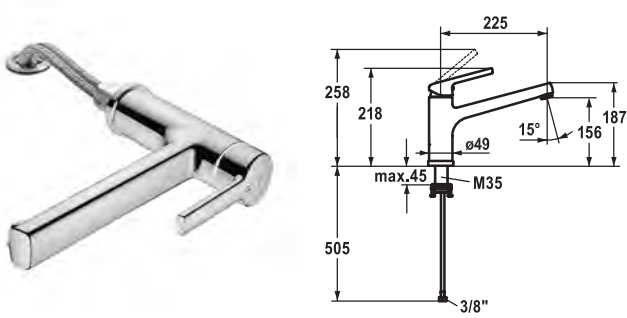

Art.-No.	KWC-No.	FUN
125135	10.441.043.000FL	115.0603.259
all chrome, A 225, flexible connection hoses		

Art.-No.	KWC-No.	FUN
125136	10.441.053.000FL	115.0603.260
all chrome, A 220, flexible connection hoses		

Lever mixer • Kitchen • detachable

Lever mixer

- Detachable for installation below windows - detached 55 mm
- Swivel spout 160°
  - Neoperl® Cascade®
- KWC cartridge M 35
  - with ceramic discs
  - flow rate and temperature continuously variable
- Flexible connection hoses 3/8"
- Fastening by means of threaded sleeve M35 x 1.5 (preassembled socket)
- Mounting hole size ø35 - 37 mm

Lever mixer • Kitchen • detachable

Lever mixer

- Detachable for installation below windows - detached 55 mm
- TouchProtect - anti-scald protection thanks to the "double skin" principle
- Pull-out spray
  - SprayClean - easy to clean and actively prevents limescale buildup
  - up to 600 mm pull-out length
  - PowerClean - needle spray mode, with automatic diverter reset
- Hose guide, swivelling 130°
- EasyLock - a pull-out spray that easily slides back into place
- KWC cartridge M 35
  - with ceramic discs
  - flow rate and temperature continuously variable
- Flexible connection hoses 3/8"
- Fastening by means of threaded sleeve M35 x 1.5 (preassembled socket)
- Mounting hole size ø35 - 37 mm

Flow rate 12 l/min (3 bar)
Acoustic group I

Flow rate normal spray 10 l/min (3 bar)
Flow rate needle spray 9 l/min (3 bar)
Acoustic group I