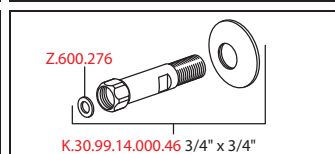

Two-handle mixer • Commercial kitchen

1. Two-handle mixer
2. KWC CORONA metal handles, removable
   - Swivel spout
     - with adjustable gland
     - Jet regulator
   - OptimalSpace - ample space for washing or working
   - Flat valves M20 x 1.25
     - stainless steel valve seat
   - Wall connections 3/4" x 3/4", without shut-off valve L 160

Flow rate 120 l/min (3 bar)
Acoustic group U