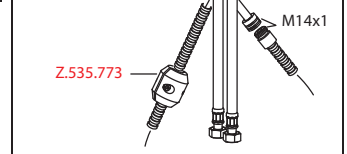

Lever mixer • Kitchen

Lever mixer

- ShieldProtect - Tightly sealed
- Operation designed for a secure grip, as well as safe and easy handling
- Ergonomic and robust operating lever, made of polyamide
  - to adjust the handling even better to suit personal requirements, the offset lever can be installed so that it is twisted into the cap (standard: see illustration)
- TouchProtect - anti-scald protection thanks to the “double skin” principle
- Pull-out spray
  - SprayClean - easy to clean and actively prevents limescale buildup
  - up to 700 mm pull-out length
  - SprayLock - lockable jet spray
  - PowerClean - needle spray mode, with automatic diverter reset
  - hose surface to fit faucet surface
- Hose guide, swivelling 130°
- KWC cartridge with safety device L 39 - universal
  - with ceramic discs
  - flow rate and temperature continuously variable
  - temperature and flow rate limitation
- Flexible connection hoses 3/8"
- Fastening by means of threaded sleeve M33 x 1.5
- Mounting hole size ø35 mm

Flow rate normal spray 12 l/min (3 bar)

Flow rate needle spray 12 l/min (3 bar)

Acoustic group I