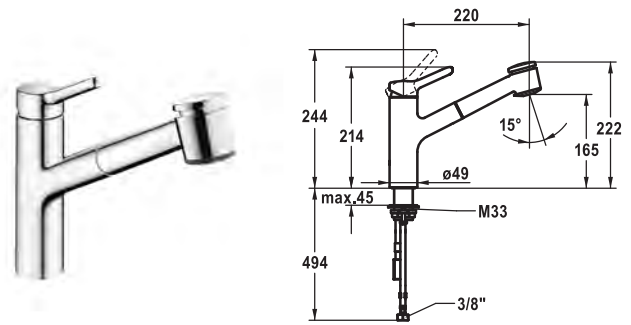

Lever mixer • Kitchen

Lever mixer

- Swivel spout 160°
  - Neoperl® Perlator® SJR, swivelling jet regulator
- OptimalSpace - ample space for washing or working
- KWC cartridge M 35 H
  - with ceramic discs
  - flow rate and temperature continuously variable
- Flexible connection hoses 3/8"
- QuickInstallation - Fastening via threaded connection with locking screws
- Mounting hole size ø35 mm

NEW

Flow rate 12 l/min (3 bar)
Acoustic group I