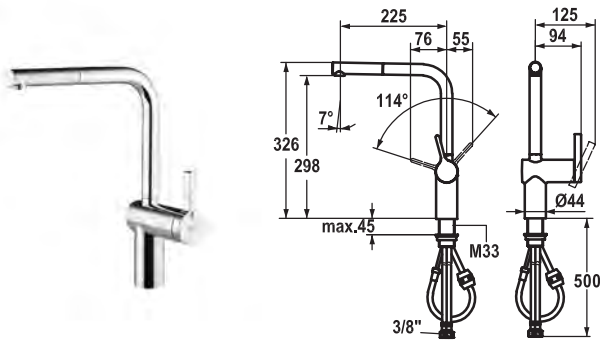

Art.-No.	KWC-No.	FUN
122295	10.231.103.000FL	115.0308.213
all chrome, A 225, flexible connection hoses