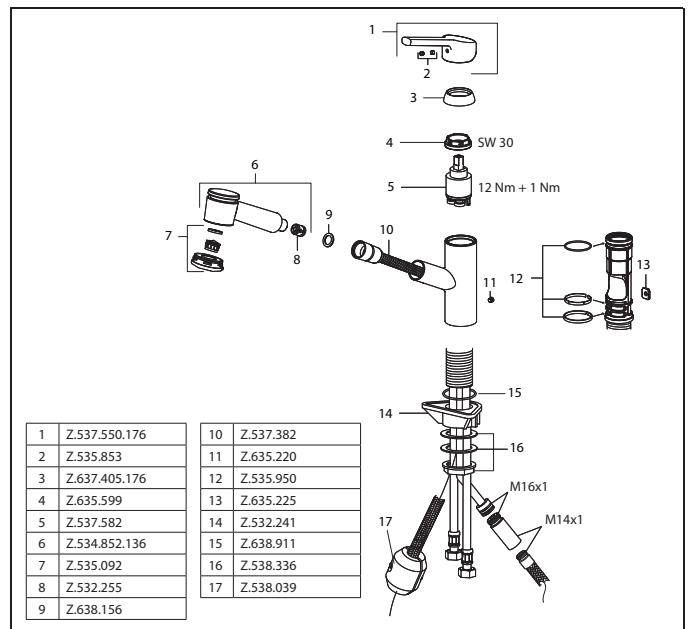

Lever mixer • Kitchen

Lever mixer

- TouchProtect - anti-scald protection thanks to the "double skin" principle
- Pull-out spray
  - SprayClean - easy to clean and actively prevents limescale buildup
  - up to 600 mm pull-out length
  - SprayLock - lockable jet spray
  - PowerClean - needle spray mode, with automatic diverter reset
  - QuickConnect - Simple hose connection system
- Hose guide, swivelling 130°
- EasyLock - a pull-out spray that easily slides back into place
- KWC cartridge M 35
  - with ceramic discs
  - flow rate and temperature continuously variable
- Flexible connection hoses 3/8"
- Fastening by means of threaded sleeve M33 x 1.5
- Mounting hole size $\varnothing 35$ mm

Flow rate normal spray 10 l/min (3 bar)
Flow rate needle spray 10 l/min (3 bar)
Acoustic group I