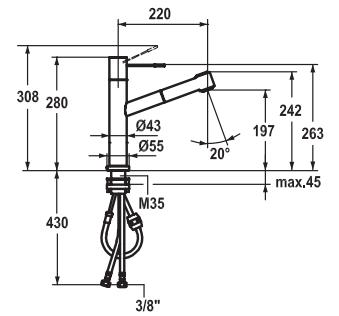

Art.-No.	KWC-No.	FUN
123113	10.151.043.700FL	115.0308.254
stainless steel, A 225, flexible connection hoses		

Art.-No.	KWC-No.	FUN
123114	10.151.053.700FL	115.0308.255
stainless steel, A 220, flexible connection hoses		

Lever mixer • Kitchen • detachable

Lever mixer

- Detachable for installation below windows - detached 55 mm
- Surgical-grade hardened stainless steel lever
- Intrinsically safe against backflow
- Swivel spout 270°
  - Neoperl® Caché®
- KWC cartridge M 35 H
  - with ceramic discs
  - flow rate and temperature continuously variable
- Flexible connection hoses 3/8"
- Fastening by means of threaded sleeve M35 x 1.5 (preassembled socket)
- Mounting hole size ø35 - 37 mm

Flow rate 11 l/min (3 bar)
Acoustic group I

Lever mixer • Kitchen • detachable

Lever mixer

- Detachable for installation below windows - detached 55 mm
- Surgical-grade hardened stainless steel lever
- TouchProtect - anti-scald protection thanks to the "double skin" principle
- Intrinsically safe against backflow
- Pull-out spray
  - SprayClean - easy to clean and actively prevents limescale buildup
  - up to 700 mm pull-out length
  - PowerClean - needle spray mode, with automatic diverter reset
  - hose surface to fit faucet surface
- Hose guide, swivelling 105°
- EasyLock - a pull-out spray that easily slides back into place
- KWC cartridge M 35 H
  - with ceramic discs
  - flow rate and temperature continuously variable
- Flexible connection hoses 3/8"
- Fastening by means of threaded sleeve M35 x 1.5 (preassembled socket)
- Mounting hole size ø35 - 37 mm

Flow rate normal spray 9 l/min (3 bar)
Flow rate needle spray 9 l/min (3 bar)
Acoustic group II