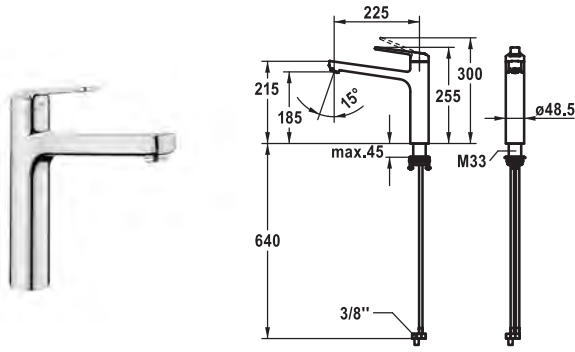

Art.-No.	KWC-No.	FUN
124921	10.665.023.000FL	115.0604.248
all chrome, A 225, flexible connection hoses