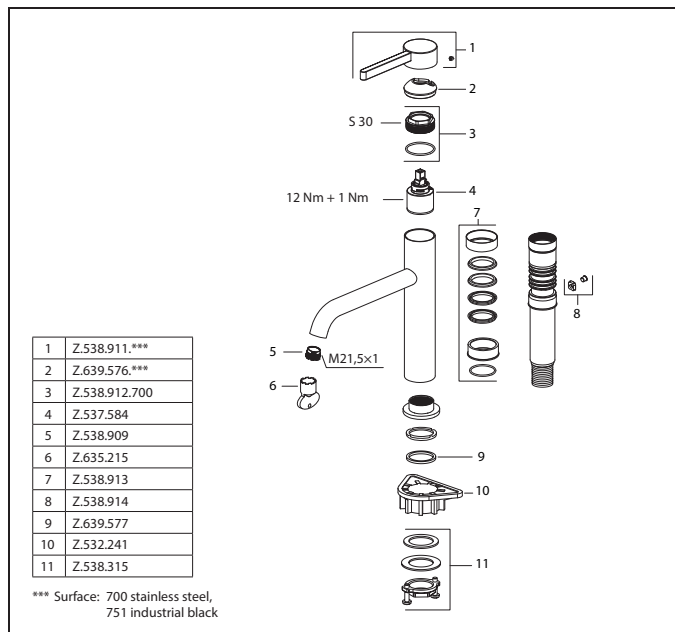

Lever mixer • Kitchen

Lever mixer

- TouchProtect - anti-scald protection thanks to the "double skin" principle
- Pull-out aerator
  - Neoperl® Caché®
  - up to 700 mm pull-out length
  - QuickConnect - Simple hose connection system
- Hose guide, swivelling 120°
- EasyLock - a pull-out spray that easily slides back into place
- KWC cartridge M 35 S
  - with ceramic discs
  - flow rate and temperature continuously variable
- Flexible connection hoses 3/8"
- QuickInstallation - Fastening via threaded connection with locking screws
- Mounting hole size ø35 mm

Flow rate 12 l/min (3 bar)
Acoustic group I