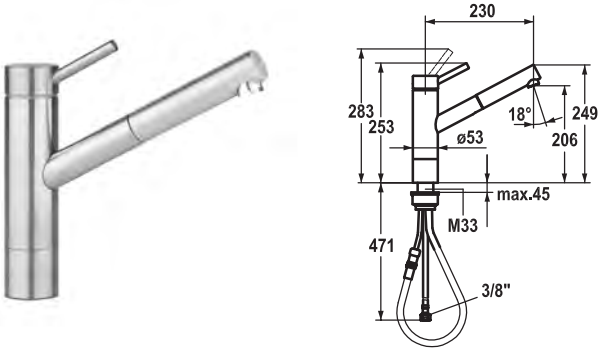

Art.-No.	KWC-No.	FUN
121517	10.271.303.700FL	115.0315.698
stainless steel, A 230, flexible connection hoses		

Lever mixer • Kitchen

1. Lever mixer
2. Socket 50 mm
   - TouchProtect - anti-scald protection thanks to the "double skin" principle
   - Pull-out aerator
     - Neoperl® Cascade®
     - up to 700 mm pull-out length
     - hose surface to fit faucet surface
   - Hose guide, swivelling 130°
   - EasyLock - a pull-out spray that easily slides back into place
   - OptimalSpace - ample space for washing or working
   - KWC cartridge L 39 - universal
     - with ceramic discs
     - flow rate and temperature continuously variable
     - temperature and flow rate limitation
   - Flexible connection hoses 3/8"
   - Fastening by means of threaded sleeve M33 x 1.5
   - Mounting hole size 35 mm

Flow rate 12 l/min (3 bar)
Acoustic group I

Art.-No.	KWC-No.	FUN
121505	10.271.033.700FL	115.0315.656
stainless steel, A 235, flexible connection hoses		
121509	10.271.033.736FL	115.0315.657
stainless steel/matte black, A 235, flexible connection hoses		

Lever mixer • Kitchen

1. Lever mixer
2. TouchProtect - anti-scald protection thanks to the "double skin" principle
   - Pull-out spray
     - SprayClean - easy to clean and actively prevents limescale buildup
     - up to 700 mm pull-out length
     - SprayLock - lockable jet spray
     - PowerClean - needle spray mode, with automatic diverter reset
     - hose surface to fit faucet surface
   - Hose guide, swivelling 130°
   - EasyLock - a pull-out spray that easily slides back into place
   - KWC cartridge L 39 - universal
     - with ceramic discs
     - flow rate and temperature continuously variable
     - temperature and flow rate limitation
   - Flexible connection hoses 3/8"
   - Fastening by means of threaded sleeve M33 x 1.5
   - Mounting hole size 35 mm

Flow rate normal spray 12 l/min (3 bar)
Flow rate needle spray 13 l/min (3 bar)
Acoustic group I