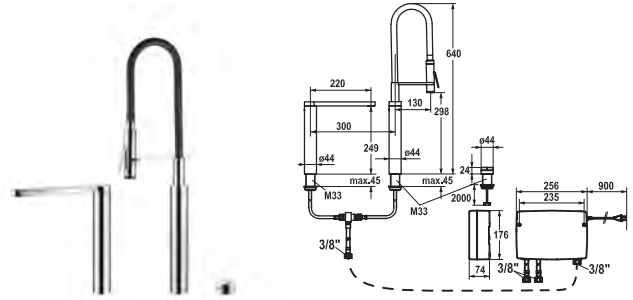

Art.-No.	KWC-No.	FUN
122384	10.653.112.000FL	115.0308.220
all chrome, A 220, flexible connection hoses, mains receiver		

Kitchen • with LED-technology

IntelligentControl - electronic control

- touch light PRO technology
- HighFlex patented spring hose technology
- touch'n'flow 1-2-3
  - 3 preset temperatures and flow rates
- 3-hole
- TouchProtect - anti-scald protection thanks to the "double skin" principle
- Microprocessor-control
  - touch'n'flow 1: cold water, 50% flow rate can be individually adjusted and saved
  - touch'n'flow 2: warm water, 50% flow rate can be individually adjusted and saved
  - touch'n'flow 3: hot water, 50% flow rate can be individually adjusted and saved
  - with cleaning programme
  - duration of water flow - safety indication: switch off automatically after 10 minutes
  - temperature limit can be adjusted
  - hot water disinfection (5 minutes) can be adjusted
  - can be restored to factory settings
- EasyLock - a pull-out spray that easily slides back into place
- Swivel spout 360°
  - Neoperl® SLIM®
- Professional spray 360° turn
  - SprayClean - easy to clean and actively prevents limescale buildup
  - PowerClean - needle spray mode
- OptimalSpace - ample space for washing or working
- touch light PRO control unit, maintenance-free
  - up-to-date microprocessor and drive technology
  - tried-and-tested valve technology
  - incl. installation materials
  - designed for wired connection to 1 operating unit (standard) , wireless connection to 1 operating unit (optional)
- Flexible connection hoses 3/8"
- Fastening by means of threaded sleeve M33 x 1.5
- Mounting hole size $\varnothing 35$ mm
- Scope of delivery:
  - Mains receiver 100-240 V / operating voltage / cable length 900 mm
  - Control unit and wired operating unit / cable length 2000 mm
- To be ordered separately (optional or if necessary):
  - Extension set 1500 mm Z.536.352, comprising: stainless steel hose 1500 mm, 3/8" x 3/8", double nipple, sealing material
  - KWC ONO touch light PRO wireless operating unit Z.536.351.000
- Go to www.kwc.com for comprehensive information on planning, installation and operation, or get in touch with your KWC contact person.

Flow rate 9 l/min (3 bar)
Spray: Flow rate 4 l/min (3 bar)
Acoustic group I