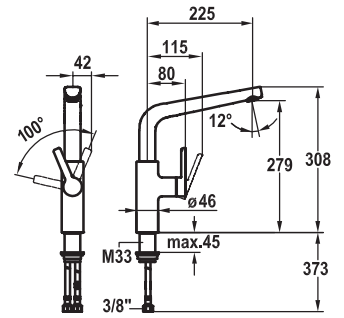

Lever mixer • Kitchen • Integrated shut-off valve

Lever mixer

- Default shut-off valve position
- Swivel spout 160°
  - Neoperl® Cascade®
- KWC cartridge M 35 H
  - with ceramic discs
  - flow rate and temperature continuously variable
- Flexible connection hoses 3/8"
- Fastening by means of threaded sleeve M33 x 1.5
- Mounting hole size ø35 mm

Flow rate 12 l/min (3 bar)
Acoustic group II