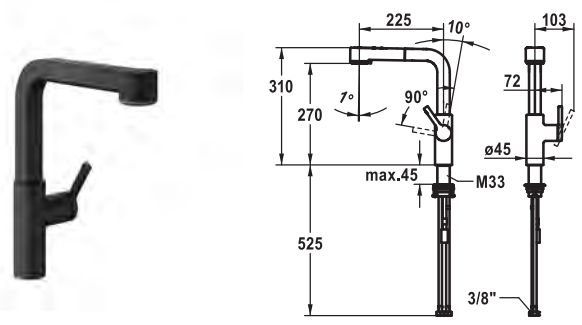

Lever mixer • Kitchen

Lever mixer

- Lever installation only possible on the right side
  - Child safety: cold water flow in lever position towards the front
- gap between wall and centre of mounting hole min. 20 mm
- SwivelStop - swivel spout 150°, extensible to 360°
  - Neoperl® Cascade® SLC
- OptimalSpace - ample space for washing or working
- KWC cartridge M 35 S
  - with ceramic discs
  - flow rate and temperature continuously variable
  - temperature limitation
- Flexible connection hoses 3/8"
- QuickInstallation - Fastening via threaded connection with locking screws
- Mounting hole size $\varnothing 35$ mm
- To be ordered separately (optional or if necessary):
  - Swivel range limited to 120°, Z.538.320

NEW

Coming soon

Acoustic group I

Spray outlet: Flow rate 12 l/min (3 bar)

Art.-No. **125374** KWC-No. **10.461.002.176FL** FUN
matt black, A 225, flexible connection hoses