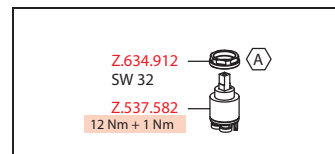

Lever mixer • Kitchen • detachable

Lever mixer

- Detachable for installation below windows - detached 55 mm
- Surgical-grade hardened stainless steel lever
- TouchProtect - anti-scald protection thanks to the "double skin" principle
- Intrinsically safe against backflow
- Pull-out spray
  - SprayClean - easy to clean and actively prevents limescale buildup
  - up to 700 mm pull-out length
  - PowerClean - needle spray mode, with automatic diverter reset
  - hose surface to fit faucet surface
- Hose guide, swivelling 105°
- EasyLock - a pull-out spray that easily slides back into place
- KWC cartridge M 35 H
  - with ceramic discs
  - flow rate and temperature continuously variable
- Flexible connection hoses 3/8"
- Fastening by means of threaded sleeve M35 x 1.5 (preassembled socket)
- Mounting hole size ø35 - 37 mm

Flow rate normal spray 9 l/min (3 bar)
Flow rate needle spray 9 l/min (3 bar)
Acoustic group II