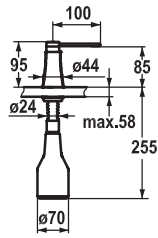

Art.-No.	KWC-No.	FUN
538345	Z.536.586.176	119.0583.600
matt black		

Soap dispenser KWC ZOE

- Easily refillable from top without disassembly
- Mounting hole size $\varnothing 26$ mm
- Scope of delivery:
  - Pump
  - Soap container, filling capacity 350 ml Z.635.713
- To be ordered separately (optional or if necessary):
  - Escutcheon Z.536.291.000 or Z.536.292.700