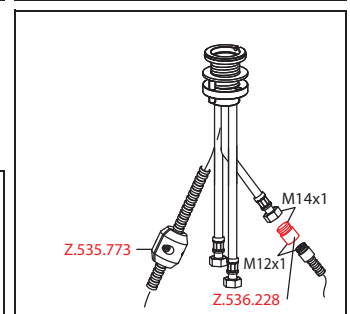

Lever mixer • Kitchen • detachable

Lever mixer

- Detachable for installation below windows - detached 55 mm
- Surgical-grade hardened stainless steel lever
- TouchProtect - anti-scald protection thanks to the "double skin" principle
- Intrinsically safe against backflow
- Pull-out spray
  - SprayClean - easy to clean and actively prevents limescale buildup
  - up to 700 mm pull-out length
  - PowerClean - needle spray mode, with automatic diverter reset
  - hose surface to fit faucet surface
- Hose guide, swivelling 105°
- EasyLock - a pull-out spray that easily slides back into place
- KWC cartridge M 35 H
  - with ceramic discs
  - flow rate and temperature continuously variable
- Flexible connection hoses 3/8"
- Fastening by means of threaded sleeve M35 x 1.5 (preassembled socket)
- Mounting hole size ø35 - 37 mm

Flow rate normal spray 9 l/min (3 bar)
Flow rate needle spray 9 l/min (3 bar)
Acoustic group II