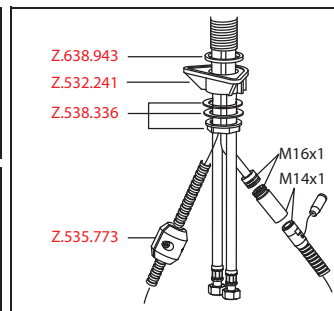

Lever mixer • Kitchen • with LEDShine

Lever mixer

- Lever installation only possible on the right side
  - Child safety: cold water flow in lever position towards the front
- gap between wall and centre of mounting hole min. 42 mm
- TouchProtect - anti-scald protection thanks to the "double skin" principle
- Covered pull-out spray
  - ergonomic spout alignment, shape and handling
  - SprayClean - easy to clean and actively prevents limescale buildup
  - Neoperl® Cascade®
  - PowerClean - needle spray mode, with automatic diverter reset
  - integrated ON/OFF push-button with automatic shut-off after 30 minutes
  - up to 500 mm pull-out length
  - hose surface to fit faucet surface

- SwivelStop - hose guide, swivelling 270°, limitable to 120°
- EasyLock - a pull-out spray that easily slides back into place
- OptimalSpace - ample space for washing or working
- KWC cartridge S 25
  - with ceramic discs
  - flow rate and temperature continuously variable
- Flexible connection hoses 3/8"
- Fastening by means of threaded sleeve M33 x 1.5
- Mounting hole size ø35 mm
- Scope of delivery:
  - Mains receiver 100-240 V / operating voltage 6.75 V / cable length 1100 mm

Flow rate normal spray 8 l/min (3 bar)
Flow rate needle spray 9 l/min (3 bar)
Acoustic group II