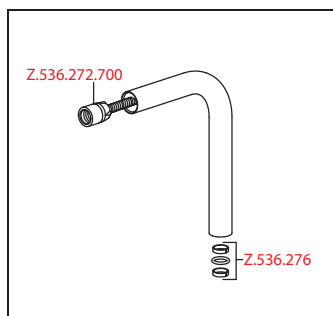

Lever mixer • Kitchen • detachable

Lever mixer

- Detachable for installation below windows - detached 55 mm
- Lever installation only possible on the right side
  - Child safety: cold water flow in lever position towards the front
- gap between wall and centre of mounting hole min. 65 mm
- TouchProtect - anti-scald protection thanks to the "double skin" principle
- Intrinsically safe against backflow
- Pull-out aerator
  - Neoperl® Caché®
  - up to 600 mm pull-out length
  - hose surface to fit faucet surface
- Hose guide, swivelling 360°
- EasyLock - a pull-out spray that easily slides back into place
- OptimalSpace - ample space for washing or working
- KWC cartridge M 35 H
  - with ceramic discs
  - flow rate and temperature continuously variable
- Flexible connection hoses 3/8"
- Fastening by means of threaded sleeve M35 x 1.5 (preassembled socket)
- Mounting hole size ø35 - 37 mm

Flow rate 11 l/min (3 bar)
Acoustic group II