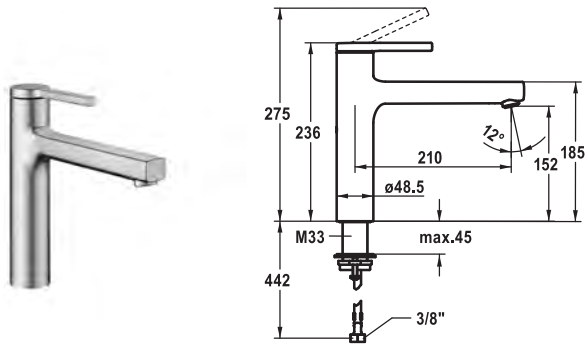

Art.-No.	KWC-No.	FUN
125363	10.461.022.177FL	
brushed steel, A 210, flexible connection hoses		

Lever mixer • Kitchen

Lever mixer

- Swivel spout 150°
  - Neoperl® Cascade® SLC
- KWC cartridge M 35 S
  - with ceramic discs
  - flow rate and temperature continuously variable
  - temperature limitation
- Flexible connection hoses 3/8"
- QuickInstallation - Fastening via threaded connection with locking screws
- Mounting hole size $\varnothing 35$ mm

NEW

Coming soon