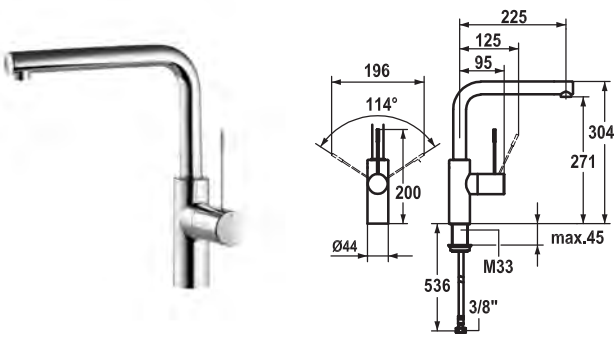

Art.-No.	KWC-No.	FUN
121858	10.151.013.000FL	115.0308.193
all chrome, A 225, flexible connection hoses