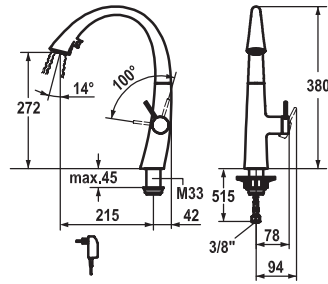

Art.-No.	KWC-No.	FUN
123307	10.201.122.150FL	115.0340.014
glacier white, A 215, flexible connection hoses, mains receiver		

Lever mixer • Kitchen • with LEDShine

Lever mixer

- Lever installation only possible on the right side
  - Child safety: cold water flow in lever position towards the front
- gap between wall and centre of mounting hole min. 42 mm
- TouchProtect - anti-scald protection thanks to the “double skin” principle
- Covered pull-out spray
  - ergonomic spout alignment, shape and handling
  - SprayClean - easy to clean and actively prevents limescale buildup
  - Neoperl® Cascade®
  - PowerClean - needle spray mode, with automatic diverter reset
  - integrated ON/OFF push-button with automatic shut-off after 30 minutes
  - up to 500 mm pull-out length

- SwivelStop - hose guide, swivelling 270°, limitable to 120°
- EasyLock - a pull-out spray that easily slides back into place
- OptimalSpace - ample space for washing or working
- KWC cartridge S 25
  - with ceramic discs
  - flow rate and temperature continuously variable
- Flexible connection hoses 3/8"
- Fastening by means of threaded sleeve M33 x 1.5
- Mounting hole size ø35 mm
- Scope of delivery:
  - Mains receiver 100-240 V / operating voltage 6.75 V / cable length 1100 mm

Flow rate normal spray 8 l/min (3 bar)
Flow rate needle spray 9 l/min (3 bar)
Acoustic group II