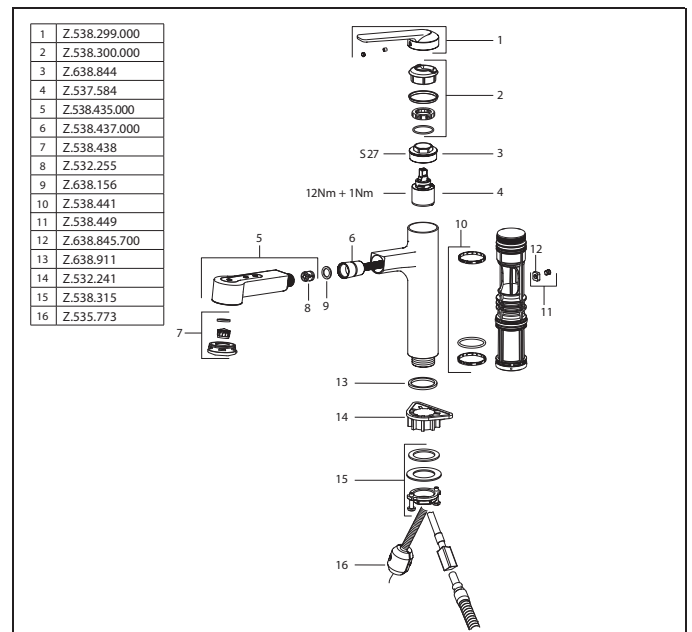

Lever mixer • Kitchen

Lever mixer

- TouchProtect - anti-scald protection thanks to the "double skin" principle
- Intrinsically safe against backflow
- Pull-out spray
  - SprayClean - easy to clean and actively prevents limescale buildup
  - up to 600 mm pull-out length
  - TripleClean - Normal, soft, and power stream modes
  - hose surface to fit faucet surface
  - QuickConnect - Simple hose connection system
- Hose guide, swivelling 120°
- EasyLock - a pull-out spray that easily slides back into place
- OptimalSpace - ample space for washing or working
- KWC cartridge M 35 S
  - with ceramic discs
  - flow rate and temperature continuously variable
  - temperature limitation
- Flexible connection hoses 3/8"
- QuickInstallation - Fastening via threaded connection with locking screws
- Mounting hole size ø35 mm

Flow rate normal spray 8 l/min (3 bar)
Flow rate needle spray 9 l/min (3 bar)
Acoustic group I