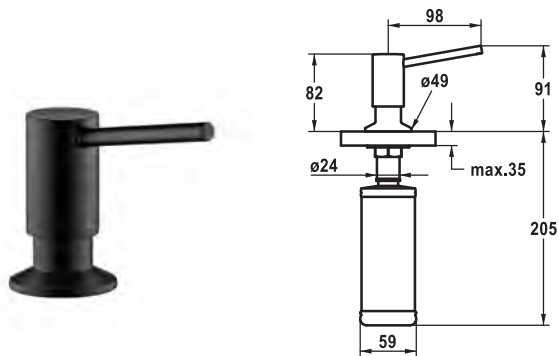

Art.-No.	KWC-No.	FUN
538410	Z.538.409.176	112.0605.208
matt black		

Soap dispenser KWC BASIC

- Easily refillable from top without disassembly
- Mounting hole size $\varnothing 26$ mm
- Scope of delivery:
  - Pump
  - Soap container, filling capacity 320 ml Z.639.549