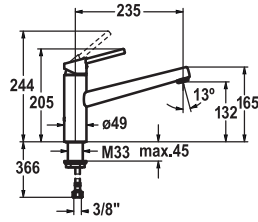

Art.-No.	KWC-No.	FUN
123840	10.441.023.700FL	115.0481.988
stainless steel, A 235, flexible connection hoses		

Lever mixer • Kitchen

Lever mixer

- Swivel spout 160°
  - Neoperl® Cascade®
- KWC cartridge M 35
  - with ceramic discs
  - flow rate and temperature continuously variable
- Flexible connection hoses 3/8"
- Fastening by means of threaded sleeve M33 x 1.5
- Mounting hole size ø35 mm

Flow rate normal spray 11 l/min (3 bar)
Flow rate 12 l/min (3 bar)
Acoustic group I

Art.-No.	KWC-No.	FUN
123841	10.441.113.700FL	115.0481.989
stainless steel, A 220, flexible connection hoses		

Lever mixer • Kitchen

Lever mixer

- TouchProtect - anti-scald protection thanks to the "double skin" principle
- Pull-out aerator
  - Neoperl® Caché®
  - up to 600 mm pull-out length
- Hose guide, swivelling 130°
- EasyLock - a pull-out spray that easily slides back into place
- KWC cartridge M 35
  - with ceramic discs
  - flow rate and temperature continuously variable
- Flexible connection hoses 3/8"
- Fastening by means of threaded sleeve M33 x 1.5
- Mounting hole size ø35 mm

Flow rate normal spray 9 l/min (3 bar)
Flow rate needle spray 9 l/min (3 bar)
Acoustic group II