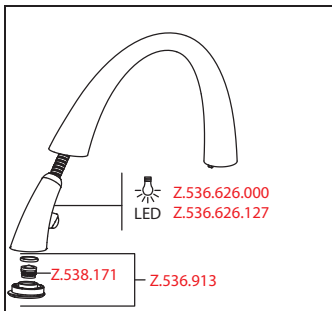

Lever mixer • Kitchen • with LEDShine

Lever mixer

- Lever installation only possible on the right side
  - Child safety: cold water flow in lever position towards the front
- gap between wall and centre of mounting hole min. 42 mm
- TouchProtect - anti-scald protection thanks to the “double skin” principle
- Covered pull-out spray
  - ergonomic spout alignment, shape and handling
  - SprayClean - easy to clean and actively prevents limescale buildup
  - Neoperl® Cascade®
  - PowerClean - needle spray mode, with automatic diverter reset
  - integrated ON/OFF push-button with automatic shut-off after 30 minutes
  - up to 500 mm pull-out length

- SwivelStop - hose guide, swivelling 270°, limitable to 120°
- EasyLock - a pull-out spray that easily slides back into place
- OptimalSpace - ample space for washing or working
- KWC cartridge S 25
  - with ceramic discs
  - flow rate and temperature continuously variable
- Flexible connection hoses 3/8"
- Fastening by means of threaded sleeve M33 x 1.5
- Mounting hole size ø35 mm
- Scope of delivery:
  - Mains receiver 100-240 V / operating voltage 6.75 V / cable length 1100 mm

Flow rate normal spray 8 l/min (3 bar)
Flow rate needle spray 9 l/min (3 bar)
Acoustic group II