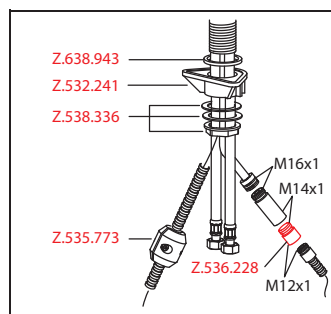

Lever mixer • Kitchen

Lever mixer

- Lever installation only possible on the right side
  - Child safety: cold water flow in lever position towards the front
- gap between wall and centre of mounting hole min. 42 mm
- TouchProtect - anti-scald protection thanks to the "double skin" principle
- Covered pull-out spray
  - ergonomic spout alignment, shape and handling
  - SprayClean - easy to clean and actively prevents limescale buildup
  - Neoperl® Cascade®
  - PowerClean - needle spray mode, with automatic diverter reset
  - up to 500 mm pull-out length
- SwivelStop - hose guide, swivelling 270°, limitable to 120°
- EasyLock - a pull-out spray that easily slides back into place
- OptimalSpace - ample space for washing or working
- KWC cartridge S 25
  - with ceramic discs
  - flow rate and temperature continuously variable
- Flexible connection hoses 3/8"
- Fastening by means of threaded sleeve M33 x 1.5
- Mounting hole size ø35 mm

Flow rate normal spray 8 l/min (3 bar)

Flow rate needle spray 9 l/min (3 bar)

Acoustic group II