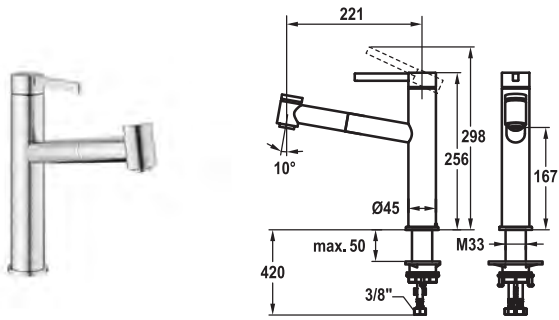

Art.-No.	KWC-No.	FUN
125345	10.531.032.700FL	115.0656.288
stainless steel, A 220, flexible connection hoses		
125591	10.531.032.751FL	
industrial black, A 220, flexible connection hoses		

Lever mixer • Kitchen

Lever mixer

- TouchProtect - anti-scald protection thanks to the "double skin" principle
- Pull-out spray
  - SprayClean - easy to clean and actively prevents limescale buildup
  - up to 700 mm pull-out length
  - PowerClean - needle spray mode, with automatic diverter reset
  - QuickConnect - Simple hose connection system
- Hose guide, swivelling 120°
- EasyLock - a pull-out spray that easily slides back into place
- KWC cartridge M 35 S
  - with ceramic discs
  - flow rate and temperature continuously variable
- Flexible connection hoses 3/8"
- QuickInstallation - Fastening via threaded connection with locking screws
- Mounting hole size ø35 mm

Flow rate normal spray 8 l/min (3 bar)
Flow rate needle spray 7 l/min (3 bar)
Acoustic group I

Art.-No.	KWC-No.	FUN
125346	10.531.012.700FL	115.0656.289
stainless steel, A 220, flexible connection hoses		
125347	10.531.012.751FL	115.0656.290
industrial black, A 220, flexible connection hoses		

Lever mixer • Kitchen

Lever mixer

- Lever installation only possible on the right side
  - Child safety: cold water flow in lever position towards the front
- TouchProtect - anti-scald protection thanks to the "double skin" principle
- Swivel spout 150°
  - Neoperl® Caché® laminar
- OptimalSpace - ample space for washing or working
- KWC cartridge S 25
  - with ceramic discs
  - flow rate and temperature continuously variable
- Flexible connection hoses 3/8"
- QuickInstallation - Fastening via threaded connection with locking screws
- Mounting hole size ø35 mm

Flow rate 8 l/min (3 bar)
Acoustic group I