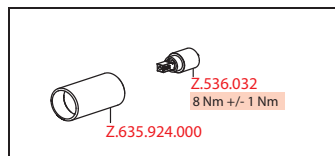

Trim kit • Lever mixer • Basin

Trim kit Lever mixer

- Fixed spout
  - Neoperl® Caché®
- OptimalSpace - ample space for washing or working
- KWC cartridge S 25
  - with ceramic discs
  - flow rate and temperature continuously variable
- To be ordered separately:
  - Unit for concealed installation 1/2" 39.193.400.931
- To be ordered separately (optional or if necessary):
  - Extension set 20 mm Z.536.333

Flow rate 5 l/min (3 bar)
Acoustic group I