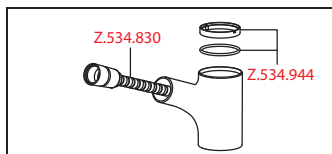

Lever mixer • Kitchen

Lever mixer

- ShieldProtect - Tightly sealed
- Operation designed for a secure grip, as well as safe and easy handling
- Ergonomic and robust operating lever, made of polyamide
  - to adjust the handling even better to suit personal requirements, the offset lever can be installed so that it is twisted into the cap (standard: see illustration)
- TouchProtect - anti-scald protection thanks to the “double skin” principle
- Pull-out spray
  - SprayClean - easy to clean and actively prevents limescale buildup
  - up to 700 mm pull-out length
  - SprayLock - lockable jet spray
  - PowerClean - needle spray mode, with automatic diverter reset
  - hose surface to fit faucet surface
- Hose guide, swivelling 130°
- KWC cartridge with safety device L 39 - universal
  - with ceramic discs
  - flow rate and temperature continuously variable
  - temperature and flow rate limitation
- Flexible connection hoses 3/8"
- Fastening by means of threaded sleeve M33 x 1.5
- Mounting hole size ø35 mm

Flow rate normal spray 12 l/min (3 bar)

Flow rate needle spray 12 l/min (3 bar)

Acoustic group I