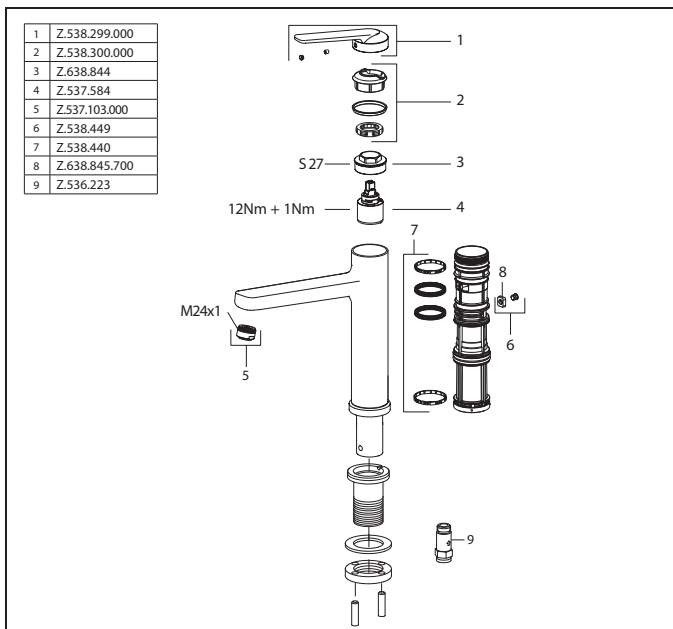

Lever mixer • Kitchen • detachable

Lever mixer

- Detachable for installation below windows - detached 55 mm
- Swivel spout 150°
  - Neoperl® Cascade® SLC
- OptimalSpace - ample space for washing or working
- KWC cartridge M 35 S
  - with ceramic discs
  - flow rate and temperature continuously variable
  - temperature limitation
- Flexible connection hoses 3/8"
- Fastening by means of threaded sleeve M35 x 1.5 (preassembled socket)
- Mounting hole size $\varnothing 35 - 37$ mm

Flow rate 12 l/min (3 bar)
Acoustic group I