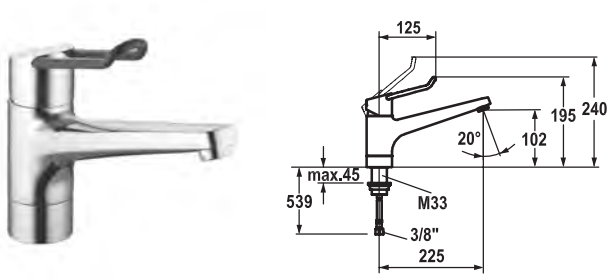

Art.-No.	KWC-No.	FUN
123034	10.291.023.000FL	115.0315.707
all chrome, A 225, flexible connection hoses		

Lever mixer • Kitchen

Lever mixer

- ShieldProtect - Tightly sealed
- Operation designed for a secure grip, as well as safe and easy handling
- Ergonomic and robust operating lever, made of polyamide
  - to adjust the handling even better to suit personal requirements, the offset lever can be installed so that it is twisted into the cap (standard: see illustration)
- Swivel spout 160°
  - Neoperl® Perlator®
- KWC cartridge with safety device L 39 - universal
  - with ceramic discs
  - flow rate and temperature continuously variable
  - temperature and flow rate limitation
- Flexible connection hoses 3/8"
- Fastening by means of threaded sleeve M33 x 1.5
- Mounting hole size Ø35 mm

Flow rate 12 l/min (3 bar)
Acoustic group I

Art.-No.	KWC-No.	FUN
123120	10.291.023.000LLFL	115.0315.709
all chrome, A 225, flexible connection hoses		

Lever mixer • Kitchen

Lever mixer

- ShieldProtect - Tightly sealed
- Operation designed for a secure grip, as well as safe and easy handling
- Ergonomic and robust operating lever, made of polyamide
  - to adjust the handling even better to suit personal requirements, the offset lever can be installed so that it is twisted into the cap (standard: see illustration)
- Swivel spout 160°
  - Neoperl® Perlator®
- KWC cartridge with safety device L 39 - universal
  - with ceramic discs
  - flow rate and temperature continuously variable
  - temperature and flow rate limitation
- Flexible connection hoses 3/8"
- Fastening by means of threaded sleeve M33 x 1.5
- Mounting hole size Ø35 mm

Flow rate 12 l/min (3 bar)
Acoustic group I