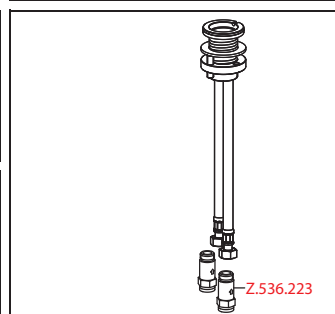

Lever mixer • Kitchen • detachable

Lever mixer

- Detachable for installation below windows - detached 55 mm
- Surgical-grade hardened stainless steel lever
- Intrinsically safe against backflow
- Swivel spout 270°
  - Neoperl® Caché®
- KWC cartridge M 35 H
  - with ceramic discs
  - flow rate and temperature continuously variable
- Flexible connection hoses 3/8"
- Fastening by means of threaded sleeve M35 x 1.5 (preassembled socket)
- Mounting hole size ø35 - 37 mm

Flow rate 11 l/min (3 bar)
Acoustic group I