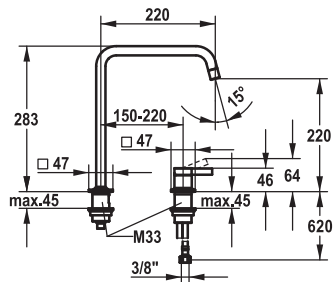

Art.-No.	KWC-No.	FUN
124402	10.392.022.700FL	115.0517.899
stainless steel, A 220, flexible connection hoses		

Lever mixer • Kitchen

Lever mixer

- 2-hole
- Lever installation possible on the right or left side
- Swivel spout 150°, extensible to 360°
  - Neoperl® Perlator® laminar
- OptimalSpace - ample space for washing or working
- KWC cartridge S 25
  - with ceramic discs
  - flow rate and temperature continuously variable
- Flexible connection hoses 3/8"
- Fastening by means of threaded sleeve M33 x 1.5
- Mounting hole size ø35 mm

Flow rate 8 l/min (3 bar)
Acoustic group I

Art.-No.	KWC-No.	FUN
538038	Z.538.038.700	119.0517.935
stainless steel		

Soap dispensers

Soap dispenser KWC ERA

- Easily refillable from top without disassembly
- Mounting hole size ø26 mm
- Scope of delivery:
  - Pump
  - Soap container, filling capacity 350 ml Z.538.053