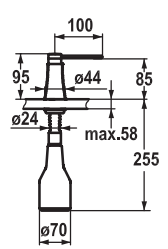

Art.-No.	KWC-No.	FUN
536586	Z.536.586.000	119.0308.341
all chrome		
536587	Z.536.586.127	119.0308.352
decor steel		

Soap dispenser KWC ZOE

- Easily refillable from top without disassembly
- Mounting hole size $\varnothing 26$ mm
- Scope of delivery:
  - Pump
  - Soap container, filling capacity 350 ml Z.635.713
- To be ordered separately (optional or if necessary):
  - Escutcheon Z.536.291.000 or Z.536.292.700