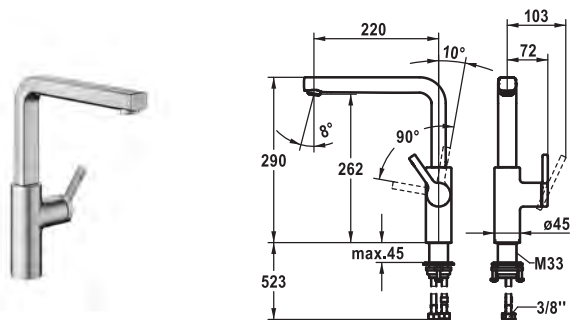

Art.-No. **KWC-No.** **FUN**
125372 **10.461.012.177FL**
brushed steel, A 220, flexible connection hoses

Lever mixer • Kitchen

Lever mixer

- Lever installation only possible on the right side
  - Child safety: cold water flow in lever position towards the front
- gap between wall and centre of mounting hole min. 20 mm
- SwivelStop - swivel spout 150°, extensible to 360°
  - Neoperl® Cascade® SLC
- OptimalSpace - ample space for washing or working
- KWC cartridge M 35 S
  - with ceramic discs
  - flow rate and temperature continuously variable
  - temperature limitation
- Flexible connection hoses 3/8"
- QuickInstallation - Fastening via threaded connection with locking screws
- Mounting hole size ø35 mm
- To be ordered separately (optional or if necessary):
  - Swivel range limited to 120°, Z.538.320