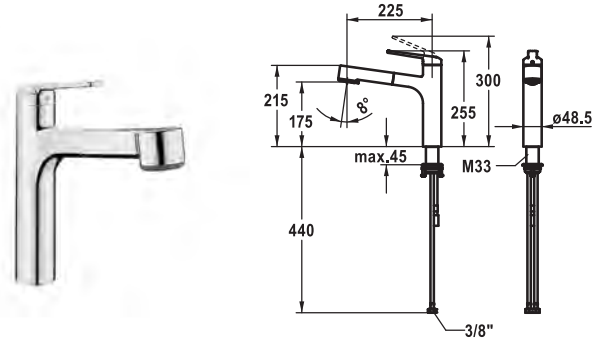

Art.-No.	KWC-No.	FUN
124918	10.661.023.000FL	115.0604.247
all chrome, A 225, flexible connection hoses		

Art.-No.	KWC-No.	FUN
124922	10.661.033.000FL	115.0604.250
all chrome, A 225, flexible connection hoses		

Lever mixer • Kitchen

Lever mixer

- Swivel spout 150°
  - Neoperl® Cascade® SLC
- OptimalSpace - ample space for washing or working
- KWC cartridge M 35 S
  - with ceramic discs
  - flow rate and temperature continuously variable
  - temperature limitation
- Flexible connection hoses 3/8"
- QuickInstallation - Fastening via threaded connection with locking screws
- Mounting hole size ø35 mm

Flow rate 12 l/min (3 bar)
Acoustic group I

Lever mixer • Kitchen

Lever mixer

- TouchProtect - anti-scald protection thanks to the "double skin" principle
- Intrinsically safe against backflow
- Pull-out spray
  - SprayClean - easy to clean and actively prevents limescale buildup
  - up to 600 mm pull-out length
  - TripleClean - Normal, soft, and power stream modes
  - hose surface to fit faucet surface
  - QuickConnect - Simple hose connection system
- Hose guide, swivelling 120°
- EasyLock - a pull-out spray that easily slides back into place
- OptimalSpace - ample space for washing or working
- KWC cartridge M 35 S
  - with ceramic discs
  - flow rate and temperature continuously variable
  - temperature limitation
- Flexible connection hoses 3/8"
- QuickInstallation - Fastening via threaded connection with locking screws
- Mounting hole size ø35 mm

Flow rate normal spray 8 l/min (3 bar)
Flow rate needle spray 9 l/min (3 bar)
Acoustic group I