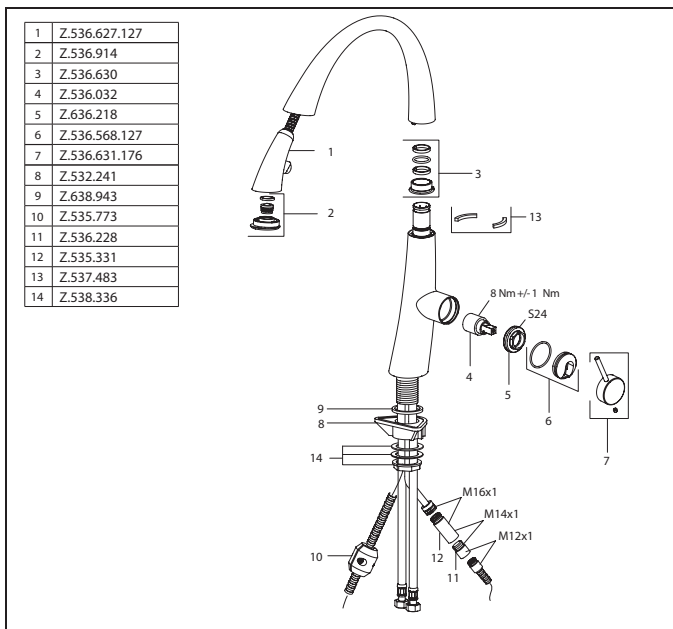

Lever mixer • Kitchen

Lever mixer

- Lever installation only possible on the right side
  - Child safety: cold water flow in lever position towards the front
- gap between wall and centre of mounting hole min. 42 mm
- TouchProtect - anti-scald protection thanks to the "double skin" principle
- Covered pull-out spray
  - ergonomic spout alignment, shape and handling
  - SprayClean - easy to clean and actively prevents limescale buildup
  - Neoperl® Cascade®
  - PowerClean - needle spray mode, with automatic diverter reset
  - up to 500 mm pull-out length
- SwivelStop - hose guide, swivelling 270°, limitable to 120°
- EasyLock - a pull-out spray that easily slides back into place
- OptimalSpace - ample space for washing or working
- KWC cartridge S 25
  - with ceramic discs
  - flow rate and temperature continuously variable
- Flexible connection hoses 3/8"
- Fastening by means of threaded sleeve M33 x 1.5
- Mounting hole size ø35 mm

Flow rate normal spray 8 l/min (3 bar)

Flow rate needle spray 9 l/min (3 bar)

Acoustic group II