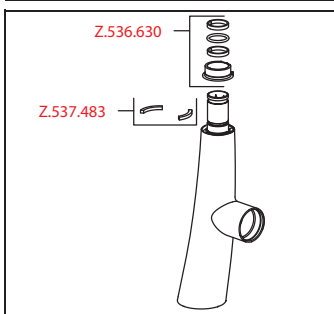

Lever mixer • Kitchen

Lever mixer

- Lever installation only possible on the right side
  - Child safety: cold water flow in lever position towards the front
- gap between wall and centre of mounting hole min. 42 mm
- TouchProtect - anti-scald protection thanks to the "double skin" principle
- Covered pull-out spray
  - ergonomic spout alignment, shape and handling
  - SprayClean - easy to clean and actively prevents limescale buildup
  - Neoperl® Cascade®
  - PowerClean - needle spray mode, with automatic diverter reset
  - up to 500 mm pull-out length
- SwivelStop - hose guide, swivelling 270°, limitable to 120°
- EasyLock - a pull-out spray that easily slides back into place
- OptimalSpace - ample space for washing or working
- KWC cartridge S 25
  - with ceramic discs
  - flow rate and temperature continuously variable
- Flexible connection hoses 3/8"
- Fastening by means of threaded sleeve M33 x 1.5
- Mounting hole size ø35 mm

Flow rate normal spray 8 l/min (3 bar)

Flow rate needle spray 9 l/min (3 bar)

Acoustic group II