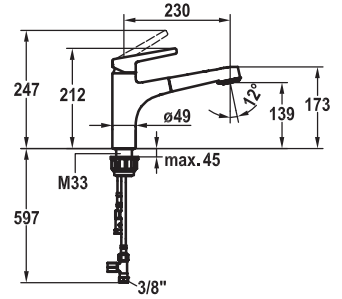

Art.-No.	KWC-No.	FUN
123962	10.175.033.000FL	115.0480.636
all chrome, A 230, flexible connection hoses		

Lever mixer • Kitchen • Low pressure

Lever mixer

- Swivel spout 160°
  - Jet regulator
- KWC cartridge M 35 H
  - with ceramic discs
  - flow rate and temperature continuously variable
- Flexible connection hoses 3/8"
- Fastening by means of threaded sleeve M33 x 1.5
- Mounting hole size ø35 mm

Lever mixer • Kitchen • Low pressure

Lever mixer

- TouchProtect - anti-scald protection thanks to the "double skin" principle
- Pull-out spray
  - SprayClean - easy to clean and actively prevents limescale buildup
  - up to 600 mm pull-out length
  - PowerClean - needle spray mode, with automatic diverter reset
  - hose surface to fit faucet surface
- Hose guide, swivelling 130°
- EasyLock - a pull-out spray that easily slides back into place
- KWC cartridge M 35 H
  - with ceramic discs
  - flow rate and temperature continuously variable
- Flexible connection hoses 3/8"
- Fastening by means of threaded sleeve M33 x 1.5
- Mounting hole size ø35 mm

Flow rate 6 l/min (3 bar)
Acoustic group I

Flow rate normal spray 7 l/min (3 bar)
Flow rate needle spray 7 l/min (3 bar)
Acoustic group I