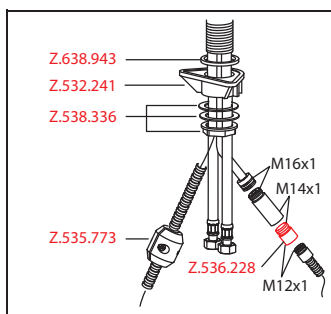

Lever mixer • Kitchen

Lever mixer

- Lever installation only possible on the right side
  - Child safety: cold water flow in lever position towards the front
- gap between wall and centre of mounting hole min. 42 mm
- TouchProtect - anti-scald protection thanks to the “double skin” principle
- Covered pull-out spray
  - ergonomic spout alignment, shape and handling
  - SprayClean - easy to clean and actively prevents limescale buildup
  - Neoperl® Cascade®
  - PowerClean - needle spray mode, with automatic diverter reset
  - up to 500 mm pull-out length
  - hose surface to fit faucet surface
- SwivelStop - hose guide, swivelling 270°, limitable to 120°
- EasyLock - a pull-out spray that easily slides back into place
- OptimalSpace - ample space for washing or working
- KWC cartridge S 25
  - with ceramic discs
  - flow rate and temperature continuously variable
- Flexible connection hoses 3/8"
- Fastening by means of threaded sleeve M33 x 1.5
- Mounting hole size ø35 mm

Flow rate normal spray 8 l/min (3 bar)

Flow rate needle spray 9 l/min (3 bar)

Acoustic group II