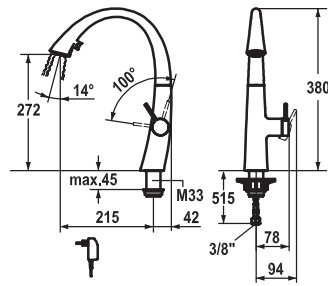

Art.-No.	KWC-No.	FUN
124353	10.201.122.176FL	115.0583.596
matt black, A 215, flexible connection hoses, mains receiver		

Lever mixer • Kitchen • with LEDShine

Lever mixer

- Lever installation only possible on the right side
  - Child safety: cold water flow in lever position towards the front
- gap between wall and centre of mounting hole min. 42 mm
- TouchProtect - anti-scald protection thanks to the “double skin” principle
- Covered pull-out spray
  - ergonomic spout alignment, shape and handling
  - SprayClean - easy to clean and actively prevents limescale buildup
  - Neoperl® Cascade®
  - PowerClean - needle spray mode, with automatic diverter reset
  - integrated ON/OFF push-button with automatic shut-off after 30 minutes
  - up to 500 mm pull-out length

- SwivelStop - hose guide, swivelling 270°, limitable to 120°
- EasyLock - a pull-out spray that easily slides back into place
- OptimalSpace - ample space for washing or working
- KWC cartridge S 25
  - with ceramic discs
  - flow rate and temperature continuously variable
- Flexible connection hoses 3/8"
- Fastening by means of threaded sleeve M33 x 1.5
- Mounting hole size ø35 mm
- Scope of delivery:
  - Mains receiver 100-240 V / operating voltage 6.75 V / cable length 1100 mm

Flow rate normal spray 8 l/min (3 bar)
Flow rate needle spray 9 l/min (3 bar)
Acoustic group II