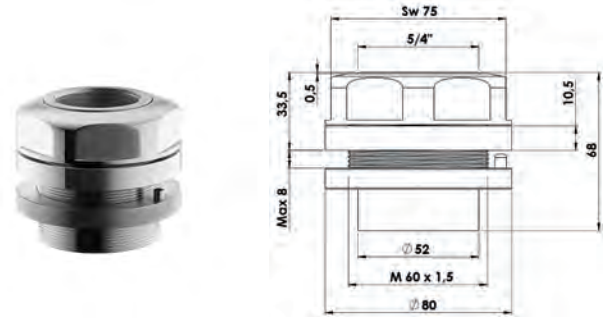

Art.-No.	KWC-No.	FUN
538008	Z.538.008.000	133.0521.972
all chrome		

Preassembled socket 5/4"

- Mounting hole size $\varnothing 60.5$ mm
- Suitable for:
  - KWC GASTRO
  - 2-handle and lever mixer
  - one hole mixer