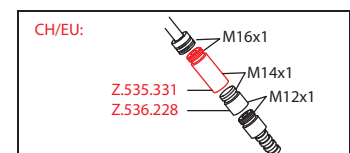

- Covered pull-out spray
  - ergonomic spout alignment, shape and handling
  - SprayClean - easy to clean and actively prevents limescale buildup
  - Neoperl® Cascade®
  - PowerClean - needle spray mode, with automatic diverter reset
  - integrated ON/OFF push-button with automatic shut-off after 30 minutes
  - up to 500 mm pull-out length
  - hose surface to fit faucet surface
- SwivelStop - hose guide, swivelling 270°, limitable to 120°
- EasyLock - a pull-out spray that easily slides back into place
- OptimalSpace - ample space for washing or working
- touch light PRO control unit, maintenance-free
  - up-to-date microprocessor and drive technology
  - tried-and-tested valve technology
  - incl. installation materials
  - designed for wired connection to 1 operating unit (standard)
- Flexible connection hoses 3/8"
- Fastening by means of threaded sleeve M33 x 1.5
- Mounting hole size ø35 mm
- Scope of delivery:
  - Mains receiver 100-240 V / operating voltage 15 V / cable length 900 mm
- To be ordered separately (optional or if necessary):
  - Extension set 1500 mm Z.536.352, comprising: stainless steel hose 1500 mm, 3/8" x 3/8", double nipple, sealing material

Flow rate normal spray 9 l/min (3 bar)
Flow rate needle spray 10 l/min (3 bar)
Acoustic group I