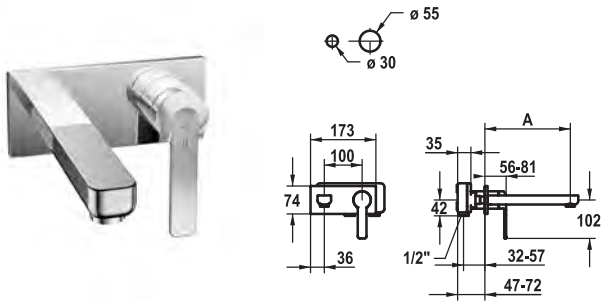

Art.-No.	KWC-No.	FUN
124584	11.662.033.000	615.0583.406
all chrome, A 175, Trim kit		
124585	11.662.034.000	615.0583.407
all chrome, A 225, Trim kit		

Trim kit • Lever mixer • Basin

Trim kit Lever mixer

- EcoProtect - water-saving device
- Fixed spout
  - Neoperl® Cascade® SLC
- OptimalSpace - ample space for washing or working
- KWC cartridge M 35 H
  - with ceramic discs
  - flow rate and temperature continuously variable
- To be ordered separately:
  - Unit for concealed installation 1/2" 39.001.401.931
- To be ordered separately (optional or if necessary):
  - Extension set 20 mm Z.536.333

Flow rate 5 l/min (3 bar)
Acoustic group I

Z.536.333
20mm
(optional)

Art.-No.	KWC-No.	FUN
124315	39.001.401.931	112.0521.689
931 roh, Concealed unit		

Concealed unit

Concealed unit wall two hole

- Connecting thread 1/2"
- To be ordered separately:
  - Installation kit Z.536.828
- Suitable for:
  - KWC DOMO 6.0
  - KWC ELLA
  - KWC BEVO