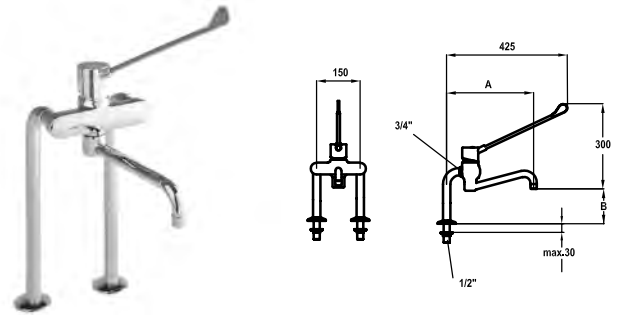

Lever mixer • Commercial kitchen

Lever mixer

- Swivel spout 120°
  - Neoperl® Cascade®
- OptimalSpace - ample space for washing or working
- KWC cartridge L 39 - universal
  - with ceramic discs
  - flow rate and temperature continuously variable
  - temperature and flow rate limitation
- Wall connections 1/2" x 3/4", with shut-off valve L 40 eccentric 7.5 mm

Flow rate 12 l/min (3 bar)
Acoustic group I