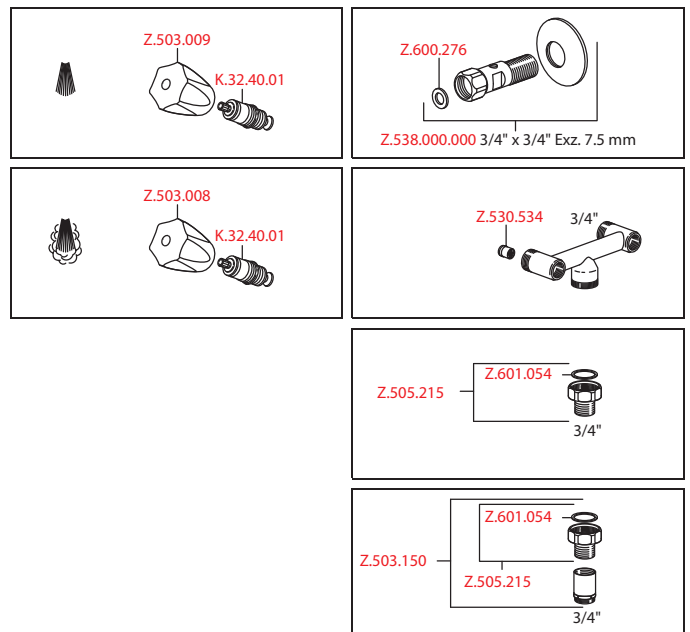

Two-handle mixer • Commercial kitchen

1. Two-handle mixer
2. KWC CORONA metal handles, removable
   - Intrinsically safe against backflow
   - Threaded outlet for hose connection
   - OptimalSpace - ample space for washing or working
   - Flat valves M20 x 1.25
     - stainless steel valve seat
   - Wall connections 3/4" x 3/4", with shut-off valve L 40 eccentric 7.5 mm

Flow rate 60 l/min (3 bar)
Acoustic group U