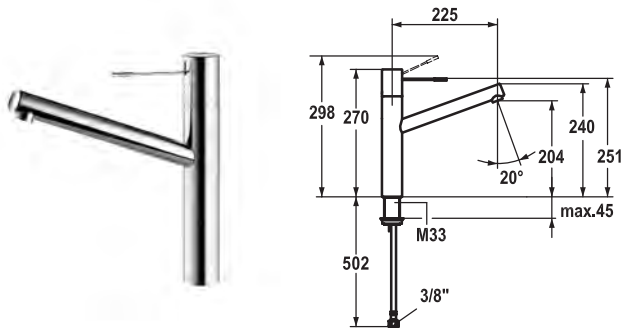

- Scope of delivery:
  - Mains receiver 100-240 V / operating voltage 6.75 V / cable length 1100 mm

Art.-No.	KWC-No.	FUN
<b>121794</b>	<b>10.151.023.000FL</b>	115.0308.190 all chrome, A 225, flexible connection hoses
<b>121492</b>	<b>10.151.023.700FL</b>	115.0308.184 stainless steel, A 225, flexible connection hoses