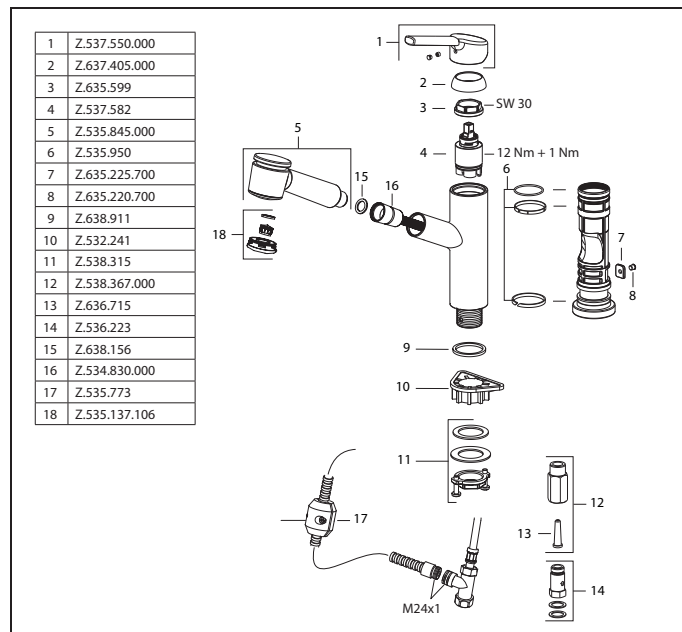

Lever mixer • Kitchen • Low pressure

Lever mixer

- TouchProtect - anti-scald protection thanks to the "double skin" principle
- Intrinsically safe against backflow
- Pull-out spray
  - SprayClean - easy to clean and actively prevents limescale buildup
  - up to 600 mm pull-out length
  - PowerClean - needle spray mode, with automatic diverter reset
- Hose guide, swivelling 130°
- EasyLock - a pull-out spray that easily slides back into place
- KWC cartridge M 35
  - with ceramic discs
  - flow rate and temperature continuously variable
- Flexible connection hoses 3/8"
- QuickInstallation - Fastening via threaded connection with locking screws
- Mounting hole size ø35 mm

Flow rate normal spray 7 l/min (3 bar)
Flow rate needle spray 7 l/min (3 bar)
Acoustic group I