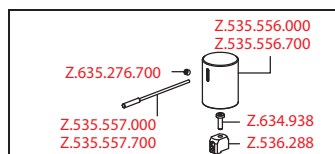

Lever mixer • Kitchen • detachable

Lever mixer

- Detachable for installation below windows - detached 55 mm
- Surgical-grade hardened stainless steel lever
- Intrinsically safe against backflow
- Swivel spout 270°
  - Neoperl® Caché®
- KWC cartridge M 35 H
  - with ceramic discs
  - flow rate and temperature continuously variable
- Flexible connection hoses 3/8"
- Fastening by means of threaded sleeve M35 x 1.5 (preassembled socket)
- Mounting hole size ø35 - 37 mm

Flow rate 11 l/min (3 bar)
Acoustic group I