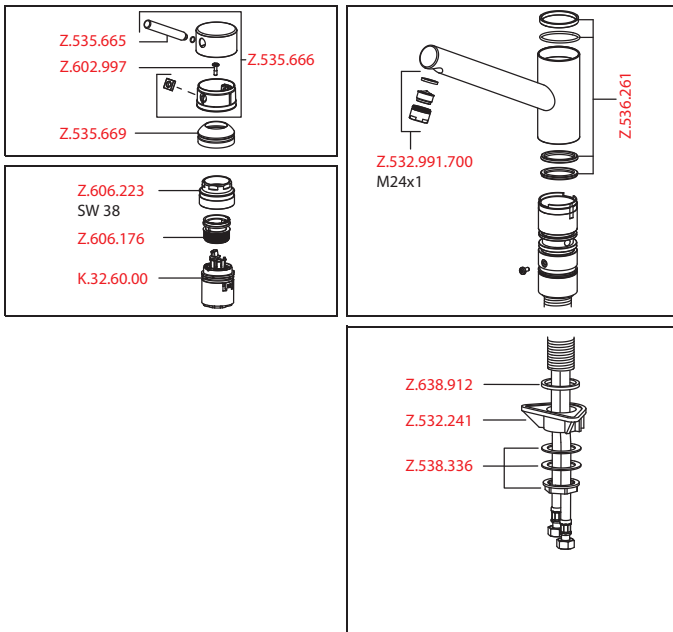

Lever mixer • Kitchen

Lever mixer

- Swivel spout 160°
  - Neoperl® Cascade®
- KWC cartridge L 39 - universal
  - with ceramic discs
  - flow rate and temperature continuously variable
  - temperature and flow rate limitation
- Flexible connection hoses 3/8"
- Fastening by means of threaded sleeve M33 x 1.5
- Mounting hole size ø35 mm

Flow rate 12 l/min (3 bar)
Acoustic group I