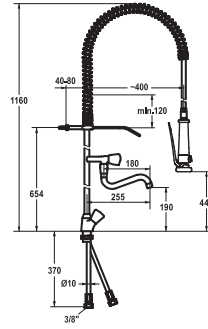

Art.-No.	KWC-No.	FUN
105093	K.24.41.61.000C06	115.0315.627
all chrome, A 180		

Two-handle mixer • Commercial kitchen

Two-handle mixer

- Suspension spring
- KWC CORONA metal handles, removable
- TouchProtect - anti-scald protection thanks to the "double skin" principle
- Inherently safe against backflow
- Swivel spout 180°
  - Jet regulator

- Pre-rinse spray
  - with integrated delayed closing device to minimize water hammer
  - with valve maintenance unit for cleaning
  - SprayClean - easy to clean and actively prevents limescale buildup
  - SprayLock - lockable jet spray
  - PowerClean - needle spray mode
- OptimalSpace - ample space for washing or working
- Flat valves M20 x 1.25
  - stainless steel valve seat
- Copper tubes ø10 mm
- Fastening by means of threaded sleeve M33 x 1.5
- Mounting hole size ø35 mm

Flow rate 41 l/min (3 bar)

Spray: Flow rate 18 l/min (3 bar)

Acoustic group II