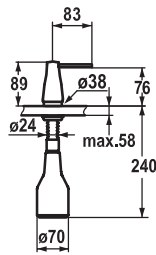

Art.-No.	KWC-No.	FUN
536063	Z.536.063.000	119.0307.870
all chrome		
536064	Z.536.063.700	119.0307.901
stainless steel		

Soap dispenser KWC EVE

- Easily refillable from top without disassembly
- Mounting hole size $\varnothing 26$ mm
- Scope of delivery:
  - Pump
  - Soap container, filling capacity 350 ml Z.635.713
- To be ordered separately (optional or if necessary):
  - Escutcheon Z.536.291.000 or Z.536.292.700