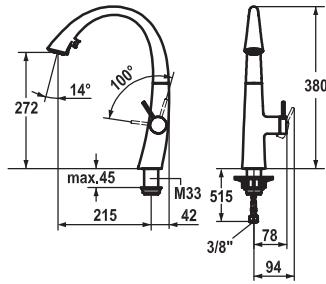

Art.-No.	KWC-No.	FUN
124349	10.201.102.176FL	115.0583.579
matt black, A 215, flexible connection hoses		

Lever mixer • Kitchen

Lever mixer

- Lever installation only possible on the right side
  - Child safety: cold water flow in lever position towards the front
- gap between wall and centre of mounting hole min. 42 mm
- TouchProtect - anti-scald protection thanks to the "double skin" principle
- Covered pull-out spray
  - ergonomic spout alignment, shape and handling
  - SprayClean - easy to clean and actively prevents limescale buildup
  - Neoperl® Cascade®
  - PowerClean - needle spray mode, with automatic diverter reset
  - up to 500 mm pull-out length
- SwivelStop - hose guide, swivelling 270°, limitable to 120°
- EasyLock - a pull-out spray that easily slides back into place
- OptimalSpace - ample space for washing or working
- KWC cartridge S 25
  - with ceramic discs
  - flow rate and temperature continuously variable
- Flexible connection hoses 3/8"
- Fastening by means of threaded sleeve M33 x 1.5
- Mounting hole size ø35 mm

Flow rate normal spray 8 l/min (3 bar)

Flow rate needle spray 9 l/min (3 bar)

Acoustic group II