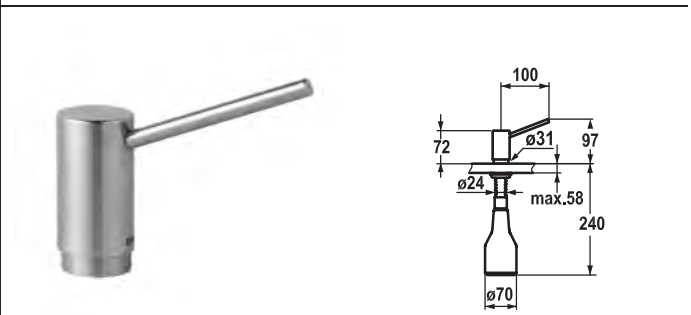

Art.-No.	KWC-No.	FUN
536062	Z.536.062.700	119.0310.326
stainless steel		

Soap dispenser KWC INOX

- Easily refillable from top without disassembly
- Mounting hole size $\varnothing 26$ mm
- Scope of delivery:
  - Pump
  - Soap container, filling capacity 350 ml Z.635.713