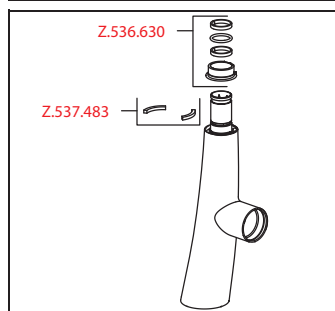

- Covered pull-out spray
  - ergonomic spout alignment, shape and handling
  - SprayClean - easy to clean and actively prevents limescale buildup
  - Neoperl® Cascade®
  - PowerClean - needle spray mode, with automatic diverter reset
  - integrated ON/OFF push-button with automatic shut-off after 30 minutes
  - up to 500 mm pull-out length
  - hose surface to fit faucet surface
- SwivelStop - hose guide, swivelling 270°, limitable to 120°
- EasyLock - a pull-out spray that easily slides back into place
- OptimalSpace - ample space for washing or working
- touch light PRO control unit, maintenance-free
  - up-to-date microprocessor and drive technology
  - tried-and-tested valve technology
  - incl. installation materials
  - designed for wired connection to 1 operating unit (standard)
- Flexible connection hoses 3/8"
- Fastening by means of threaded sleeve M33 x 1.5
- Mounting hole size ø35 mm
- Scope of delivery:
  - Mains receiver 100-240 V / operating voltage 15 V / cable length 900 mm
- To be ordered separately (optional or if necessary):
  - Extension set 1500 mm Z.536.352, comprising: stainless steel hose 1500 mm, 3/8" x 3/8", double nipple, sealing material

Flow rate normal spray 9 l/min (3 bar)
Flow rate needle spray 10 l/min (3 bar)
Acoustic group I