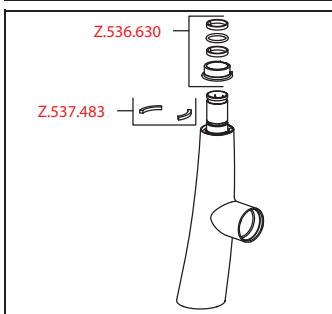

Lever mixer • Kitchen • with LEDShine

Lever mixer

- Lever installation only possible on the right side
  - Child safety: cold water flow in lever position towards the front
- gap between wall and centre of mounting hole min. 42 mm
- TouchProtect - anti-scald protection thanks to the “double skin” principle
- Covered pull-out spray
  - ergonomic spout alignment, shape and handling
  - SprayClean - easy to clean and actively prevents limescale buildup
  - Neoperl® Cascade®
  - PowerClean - needle spray mode, with automatic diverter reset
  - integrated ON/OFF push-button with automatic shut-off after 30 minutes
  - up to 500 mm pull-out length

- SwivelStop - hose guide, swivelling 270°, limitable to 120°
- EasyLock - a pull-out spray that easily slides back into place
- OptimalSpace - ample space for washing or working
- KWC cartridge S 25
  - with ceramic discs
  - flow rate and temperature continuously variable
- Flexible connection hoses 3/8"
- Fastening by means of threaded sleeve M33 x 1.5
- Mounting hole size ø35 mm
- Scope of delivery:
  - Mains receiver 100-240 V / operating voltage 6.75 V / cable length 1100 mm

Flow rate normal spray 8 l/min (3 bar)
Flow rate needle spray 9 l/min (3 bar)
Acoustic group II